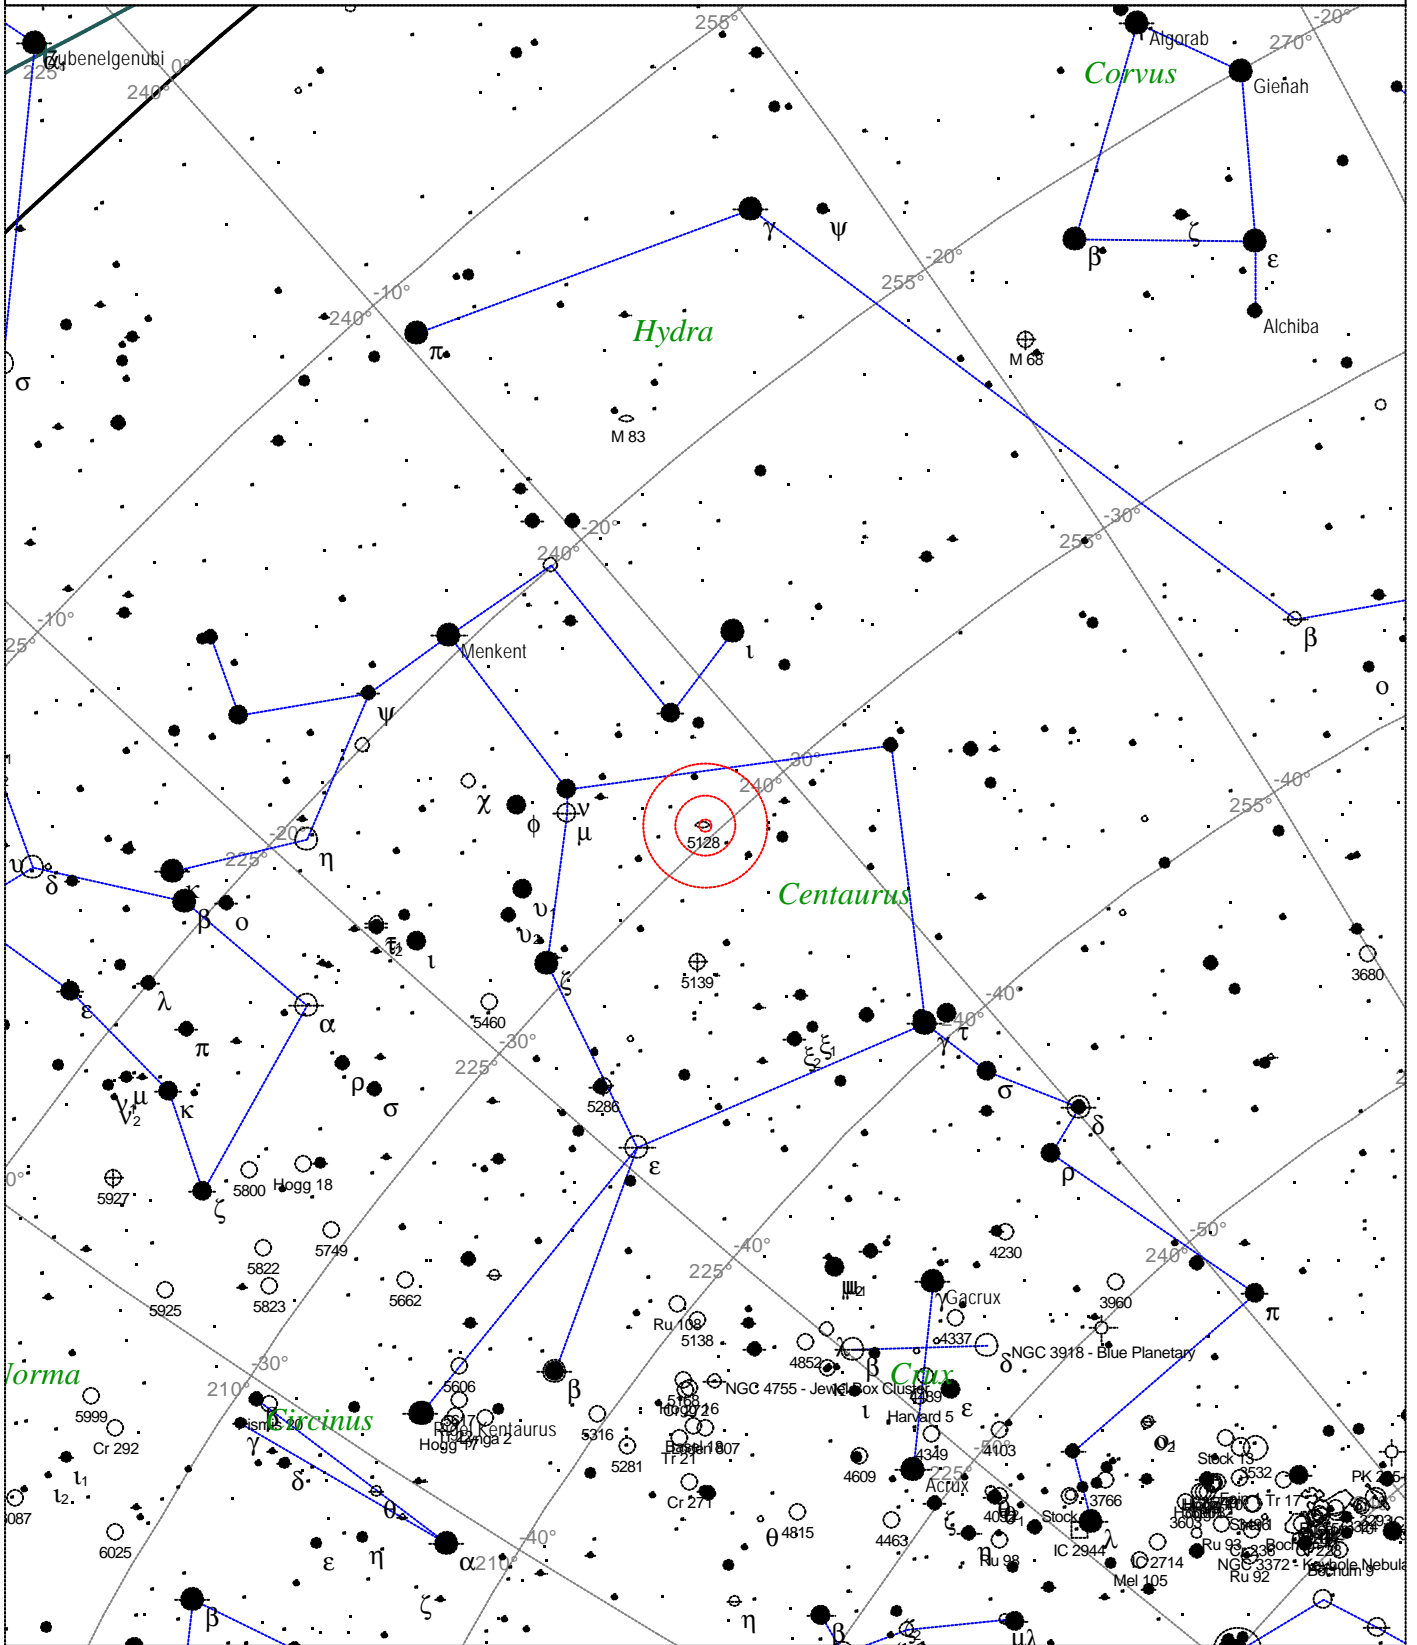

Caldwell 77 - NGC 5128

STARS ● <3 ● 3.5 ● 4 ● 4.5 ● 5 ● 5.5 ● 6 ● 6.5 ● >7	SYMBOLS ● Multiple star ○ Variable star ☄ Comet ☉ Galaxy □ Bright nebula □ Dark nebula ⊕ Globular cluster ○ Open cluster ⊕ Planetary nebula ⊗ Quasar △ Radio source × X-ray source ○ Other object	<i>Caldwell 77 - NGC 5128</i> Type of object: Galaxy Magnitude: 7.6 Surface brightness: 13.6 mag/sq arcmin Size: 27.6'x20.5' Position angle: 35° Right ascension: 13h 25m 36s Declination: -43° 1' 46"

Local Time: 19:40:11 12-Sep-2002   UTC: 19:40:11 12-Sep-2002   Sidereal Time: 18:56:39
Location: 53° 27' 0" N 2° 31' 0" W   RA: 13h25m36s Dec: -43° 01' Field: 45.0°   Julian Day: 2452530.3196