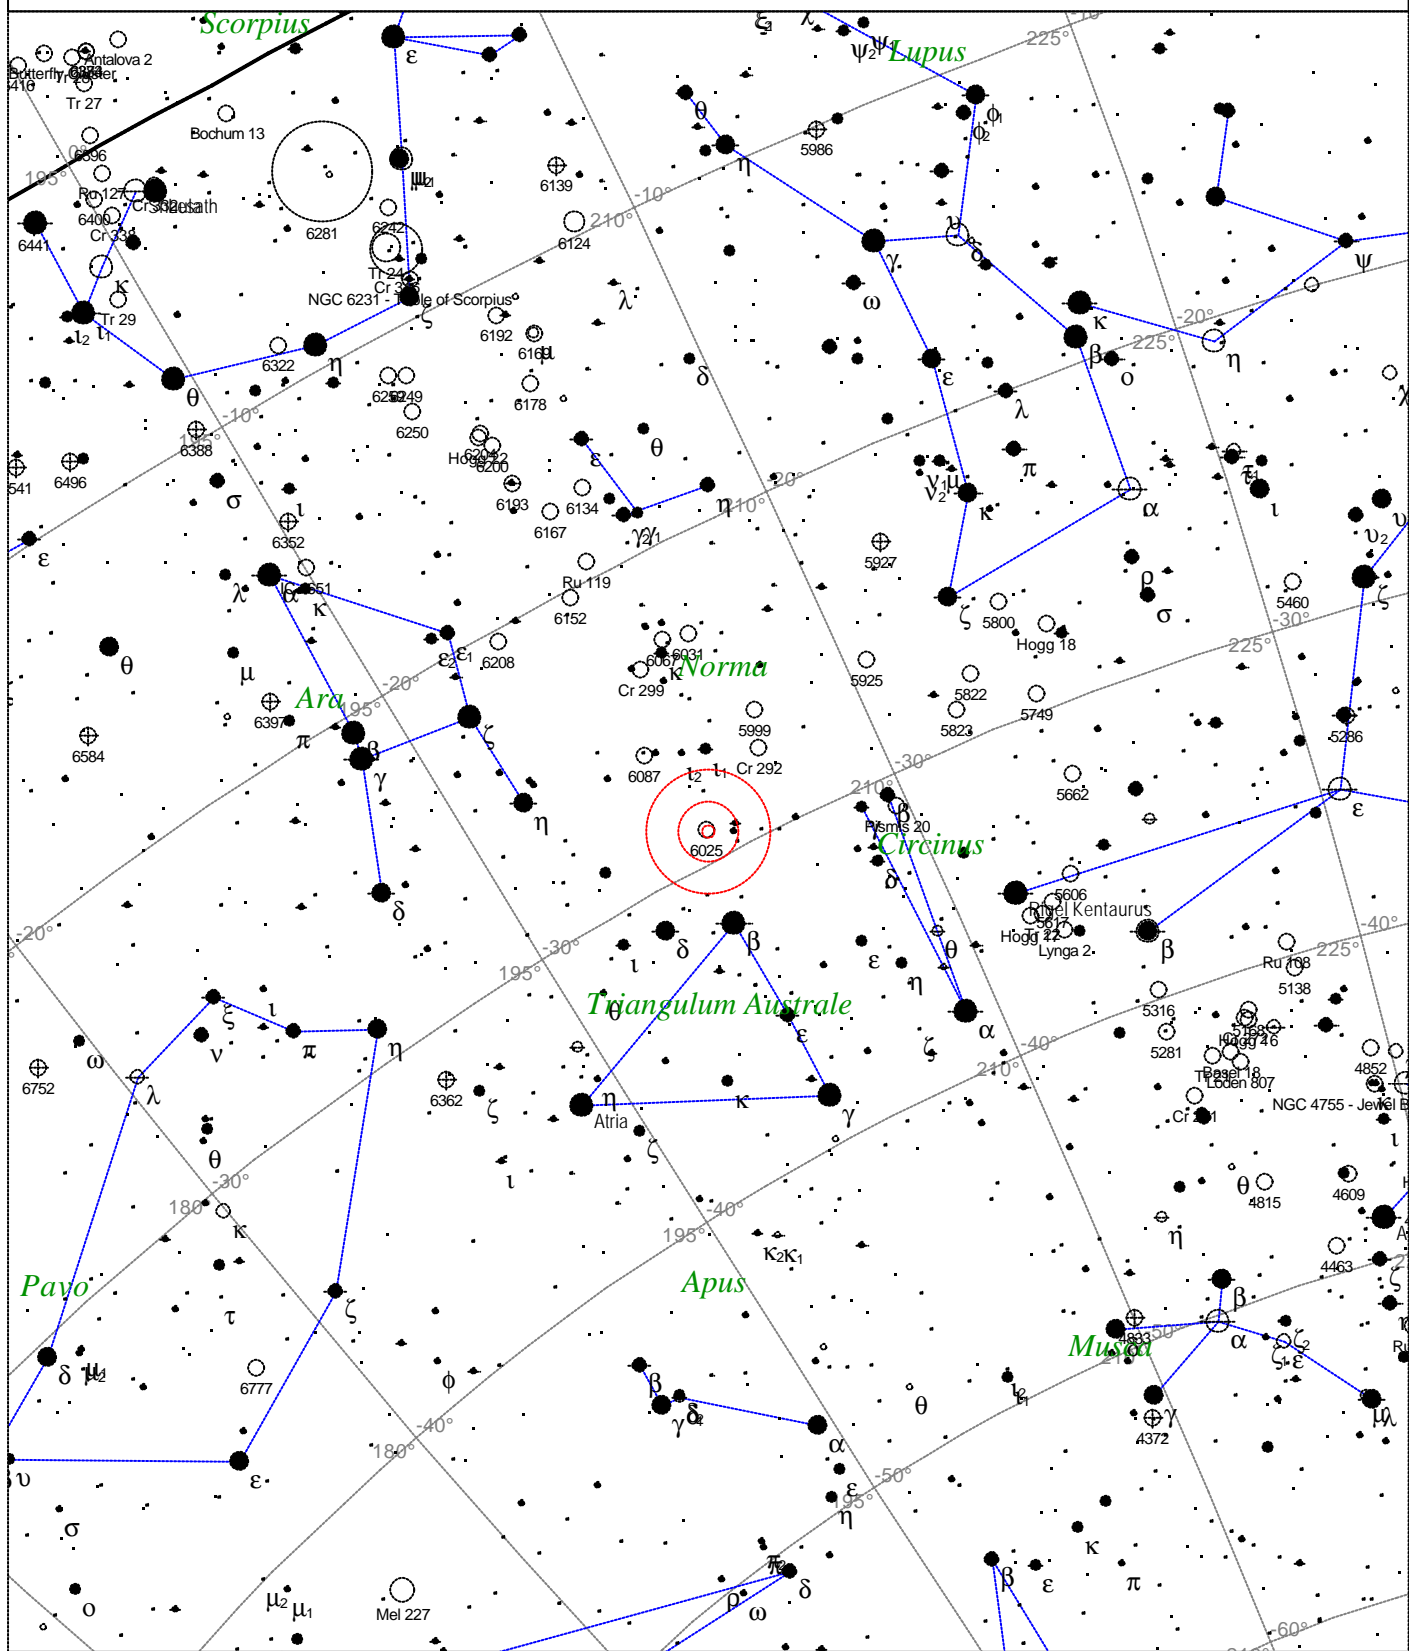

Caldwell 95 - NGC 6025

STARS ● <3 ● 3.5 ● 4 ● 4.5 ● 5 ● 5.5	SYMBOLS ● Multiple star ○ Variable star ☄ Comet ☾ Galaxy □ Bright nebula ◻ Dark nebula ⊕ Globular cluster ○ Open cluster ♁ Planetary nebula ☉ Quasar △ Radio source ✕ X-ray source ○ Other object	<i>Caldwell 95 - NGC 6025</i> Type of object: Open cluster Magnitude: 5.0 Size: 14.0' Right ascension: 16h 3m 29s Declination: -60° 26' 31" Constellation: Triangulum Australe

Local Time: 19:40:11 12-Sep-2002   UTC: 19:40:11 12-Sep-2002   Sidereal Time: 18:56:39
Location: 53° 27' 0" N 2° 31' 0" W   RA: 16h03m29s Dec: -60° 26' Field: 45.0°   Julian Day: 2452530.3196