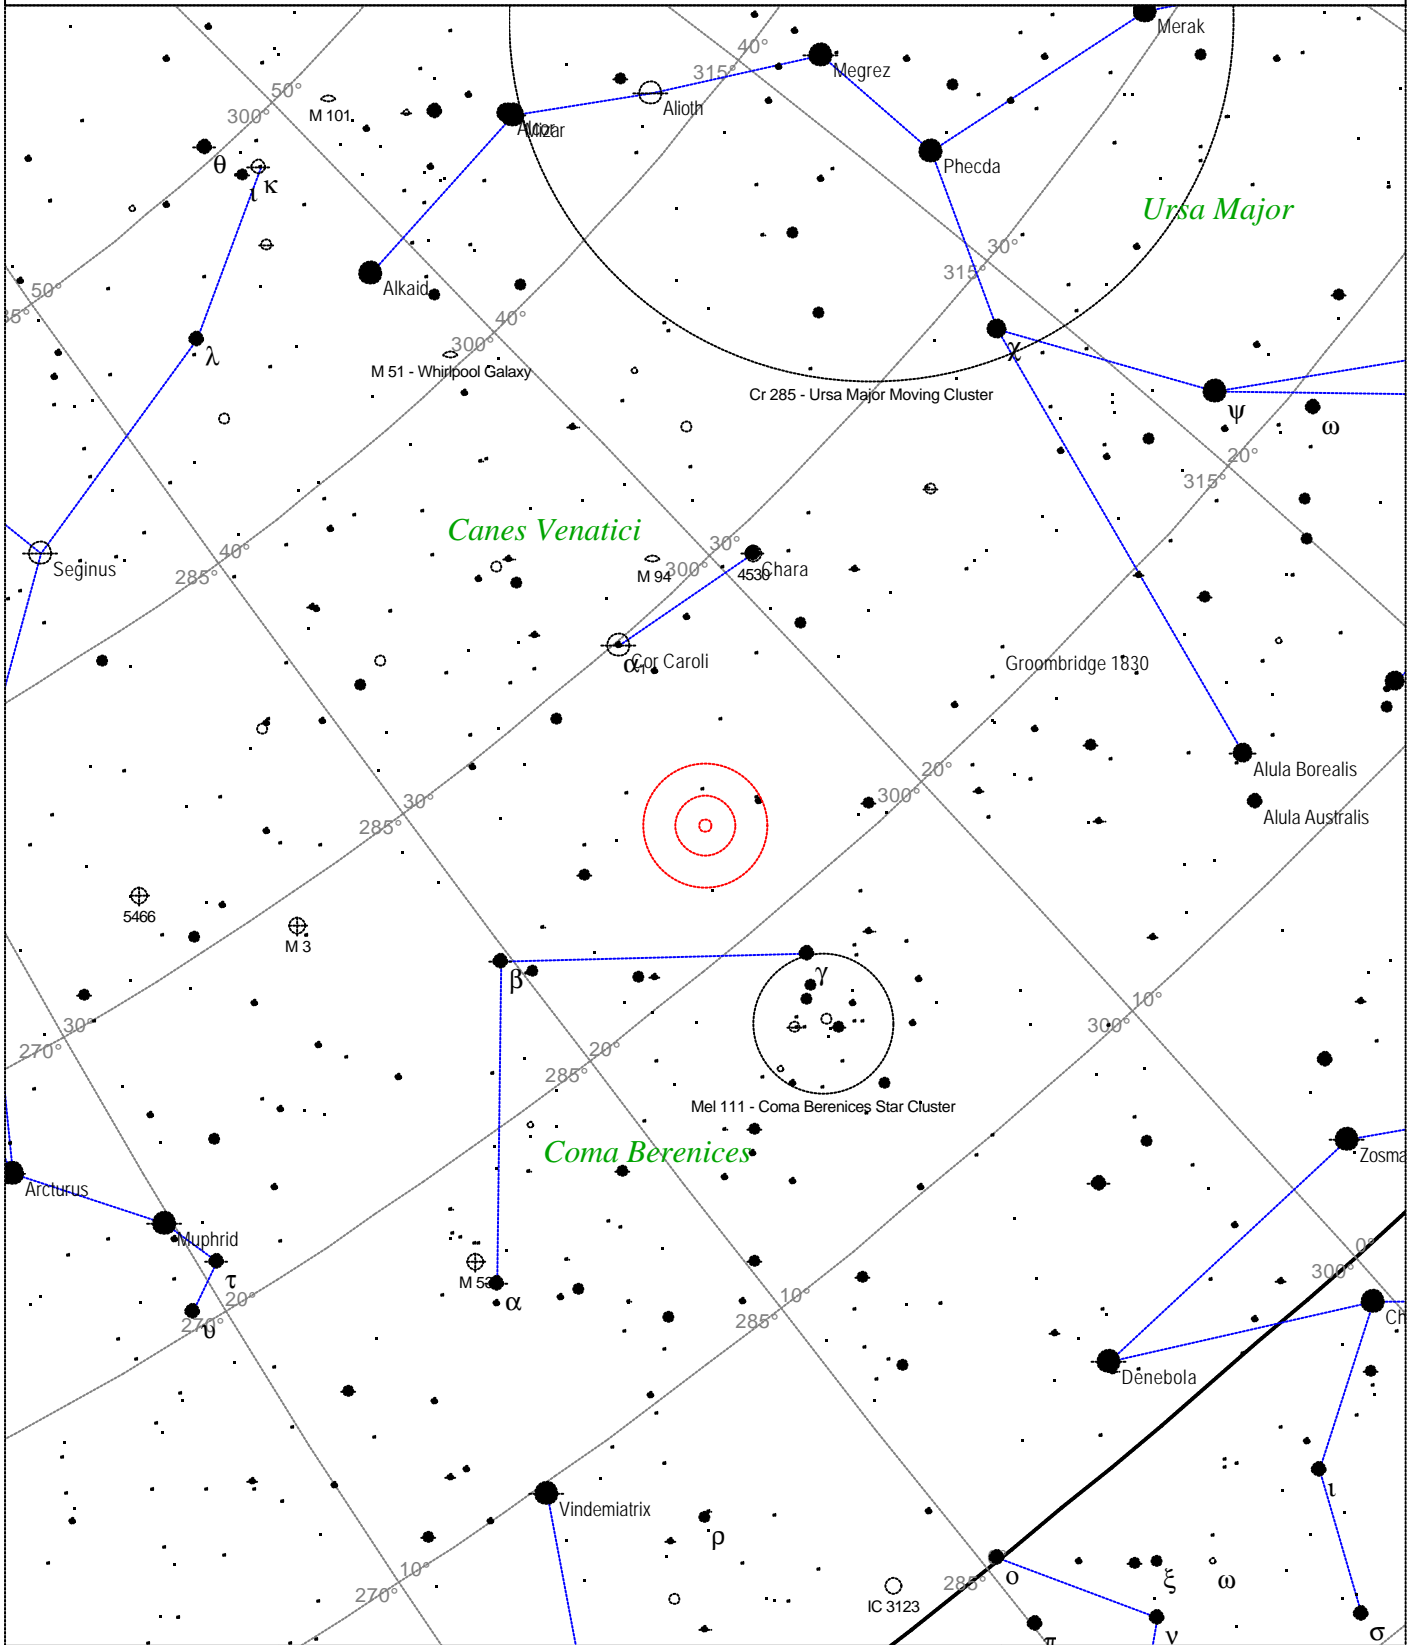

Caldwell 32 - NGC 4631

STARS ● <3 ● 3.5 ● 4 ● 4.5 ● 5 ● 5.5	SYMBOLS ● Multiple star ○ Variable star ☄ Comet ☉ Galaxy □ Bright nebula ◻ Dark nebula ⊕ Globular cluster ○ Open cluster ♁ Planetary nebula ☄ Quasar △ Radio source ✕ X-ray source ○ Other object	<i>Caldwell 32 - NGC 4631</i> Type of object: Galaxy Magnitude: 9.7 Surface brightness: 12.6 mag/sq arcmin Size: 15.2'x2.8' Position angle: 86° Right ascension: 12h 42m 13s Declination: +32° 31' 51"

Local Time: 19:40:11 12-Sep-2002
Location: 53° 27' 0" N 2° 31' 0" W

UTC: 19:40:11 12-Sep-2002
RA: 12h42m13s Dec: +32° 31' Field: 45.0°

Sidereal Time: 18:56:39
Julian Day: 2452530.3196