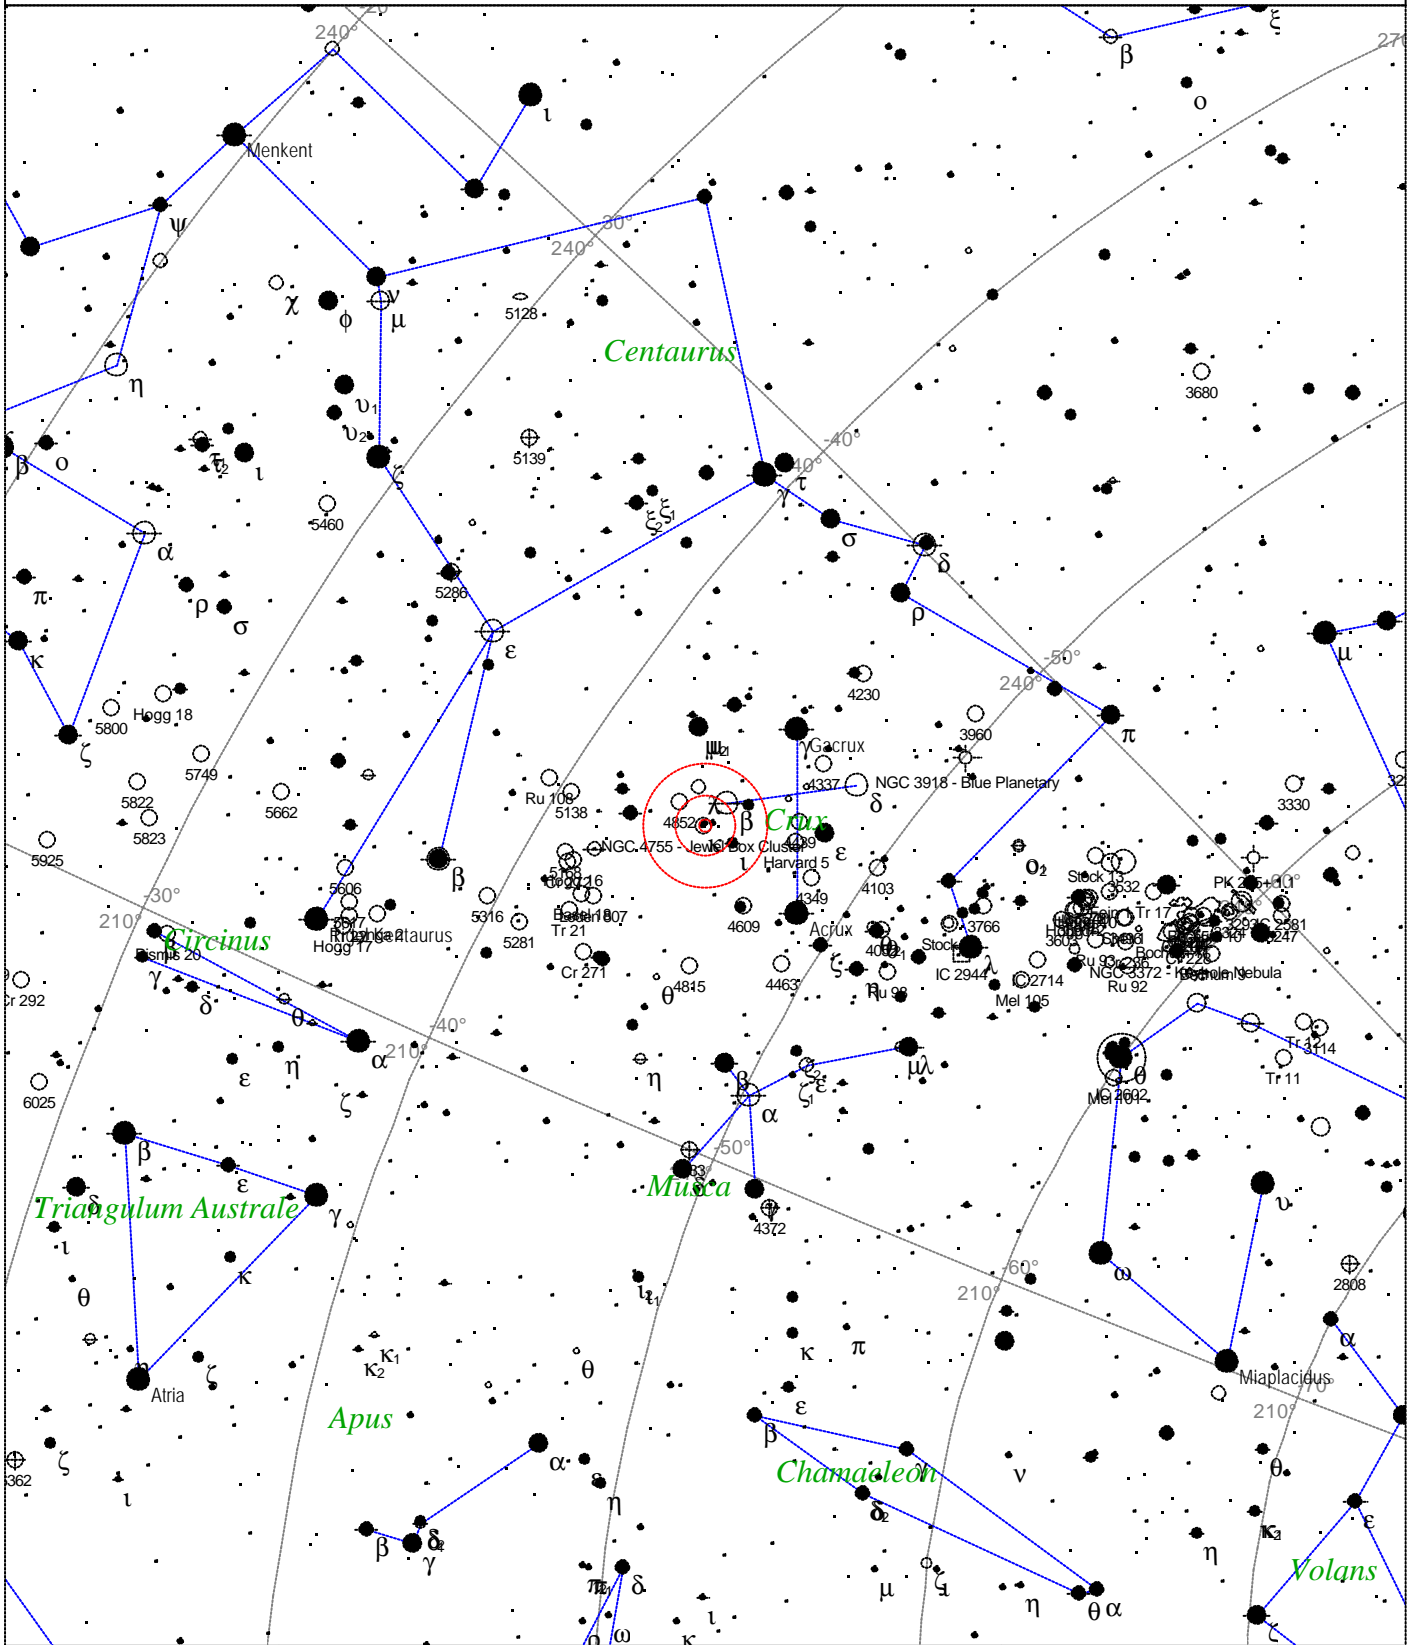

Caldwell 94 - Jewel Box Cluster

STARS ● <3 ● 3.5 ● 4 ● 4.5 ● 5 ● 5.5 ● 6 ● 6.5 ● >7	SYMBOLS ● Multiple star ○ Variable star ☄ Comet ☐ Galaxy ☐ Bright nebula ☐ Dark nebula ⊕ Globular cluster ○ Open cluster ♁ Planetary nebula ☉ Quasar △ Radio source ✕ X-ray source ○ Other object	Caldwell 94 - NGC 4755 Popular name: Jewel Box Cluster Type of object: Open cluster Magnitude: 4.0 Size: 10.0' Right ascension: 12h 53m 43s Declination: -60° 22' 12" Constellation: Crux

Local Time: 19:40:11 12-Sep-2002   UTC: 19:40:11 12-Sep-2002   Sidereal Time: 18:56:39
Location: 53° 27' 0" N 2° 31' 0" W   RA: 12h53m43s Dec: -60° 22' Field: 45.0°   Julian Day: 2452530.3196