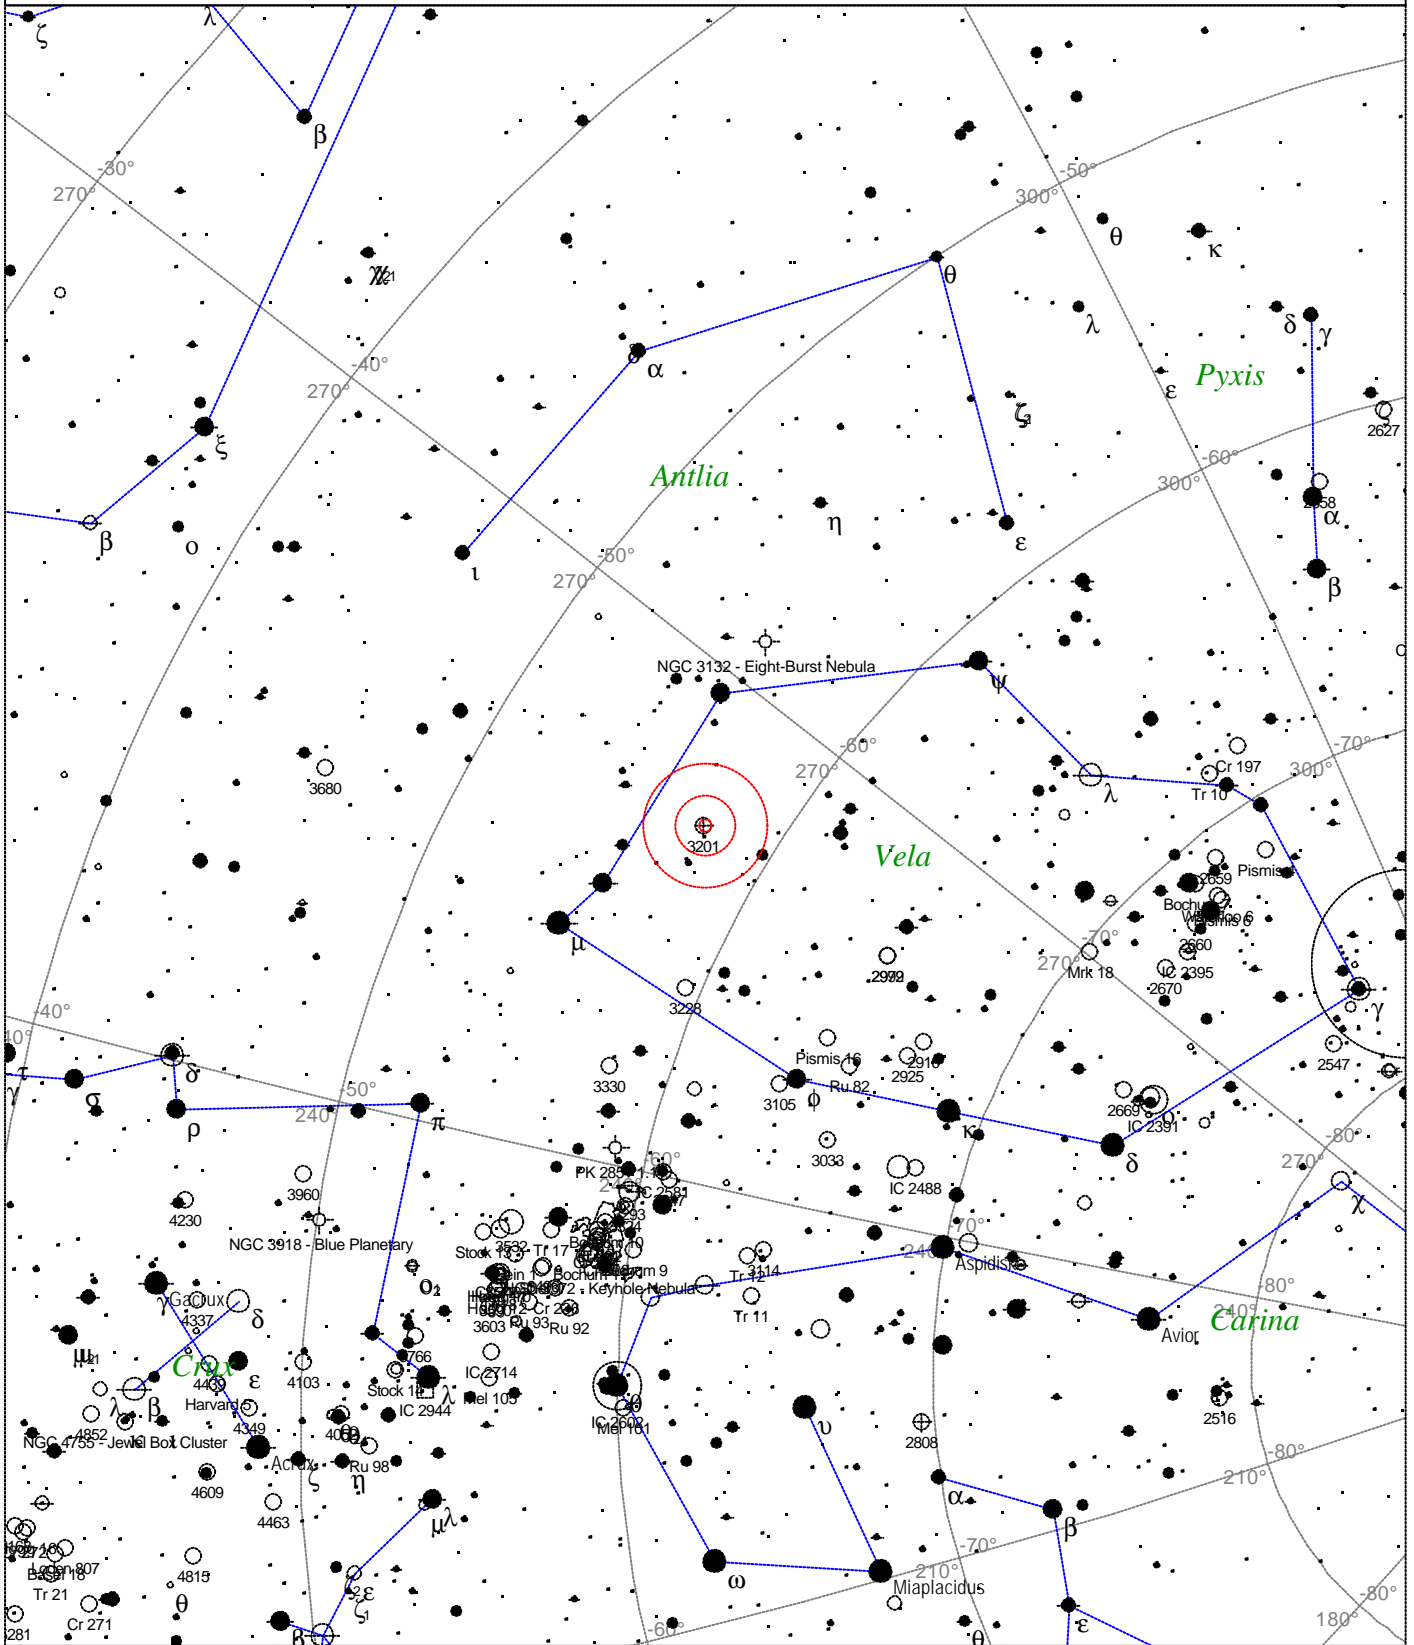

Caldwell 79 - NGC 3201

STARS ● <3 ● 3.5 ● 4 ● 4.5 ● 5 ● 5.5 ● 6 ● 6.5 ● >7	SYMBOLS ● Multiple star ○ Variable star ☄ Comet ☐ Galaxy ☐ Bright nebula ☐ Dark nebula ⊕ Globular cluster ○ Open cluster ⊕ Planetary nebula ☄ Quasar △ Radio source × X-ray source ○ Other object	<i>Caldwell 79 - NGC 3201</i> Type of object: Globular cluster Magnitude: 6.8 Size: 18.2' Right ascension: 10h 17m 41s Declination: -46° 25' 12" Constellation: Vela

Local Time: 19:40:11 12-Sep-2002	UTC: 19:40:11 12-Sep-2002	Sidereal Time: 18:56:39
Location: 53° 27' 0" N 2° 31' 0" W	RA: 10h17m41s Dec: -46° 25' Field: 45.0°	Julian Day: 2452530.3196