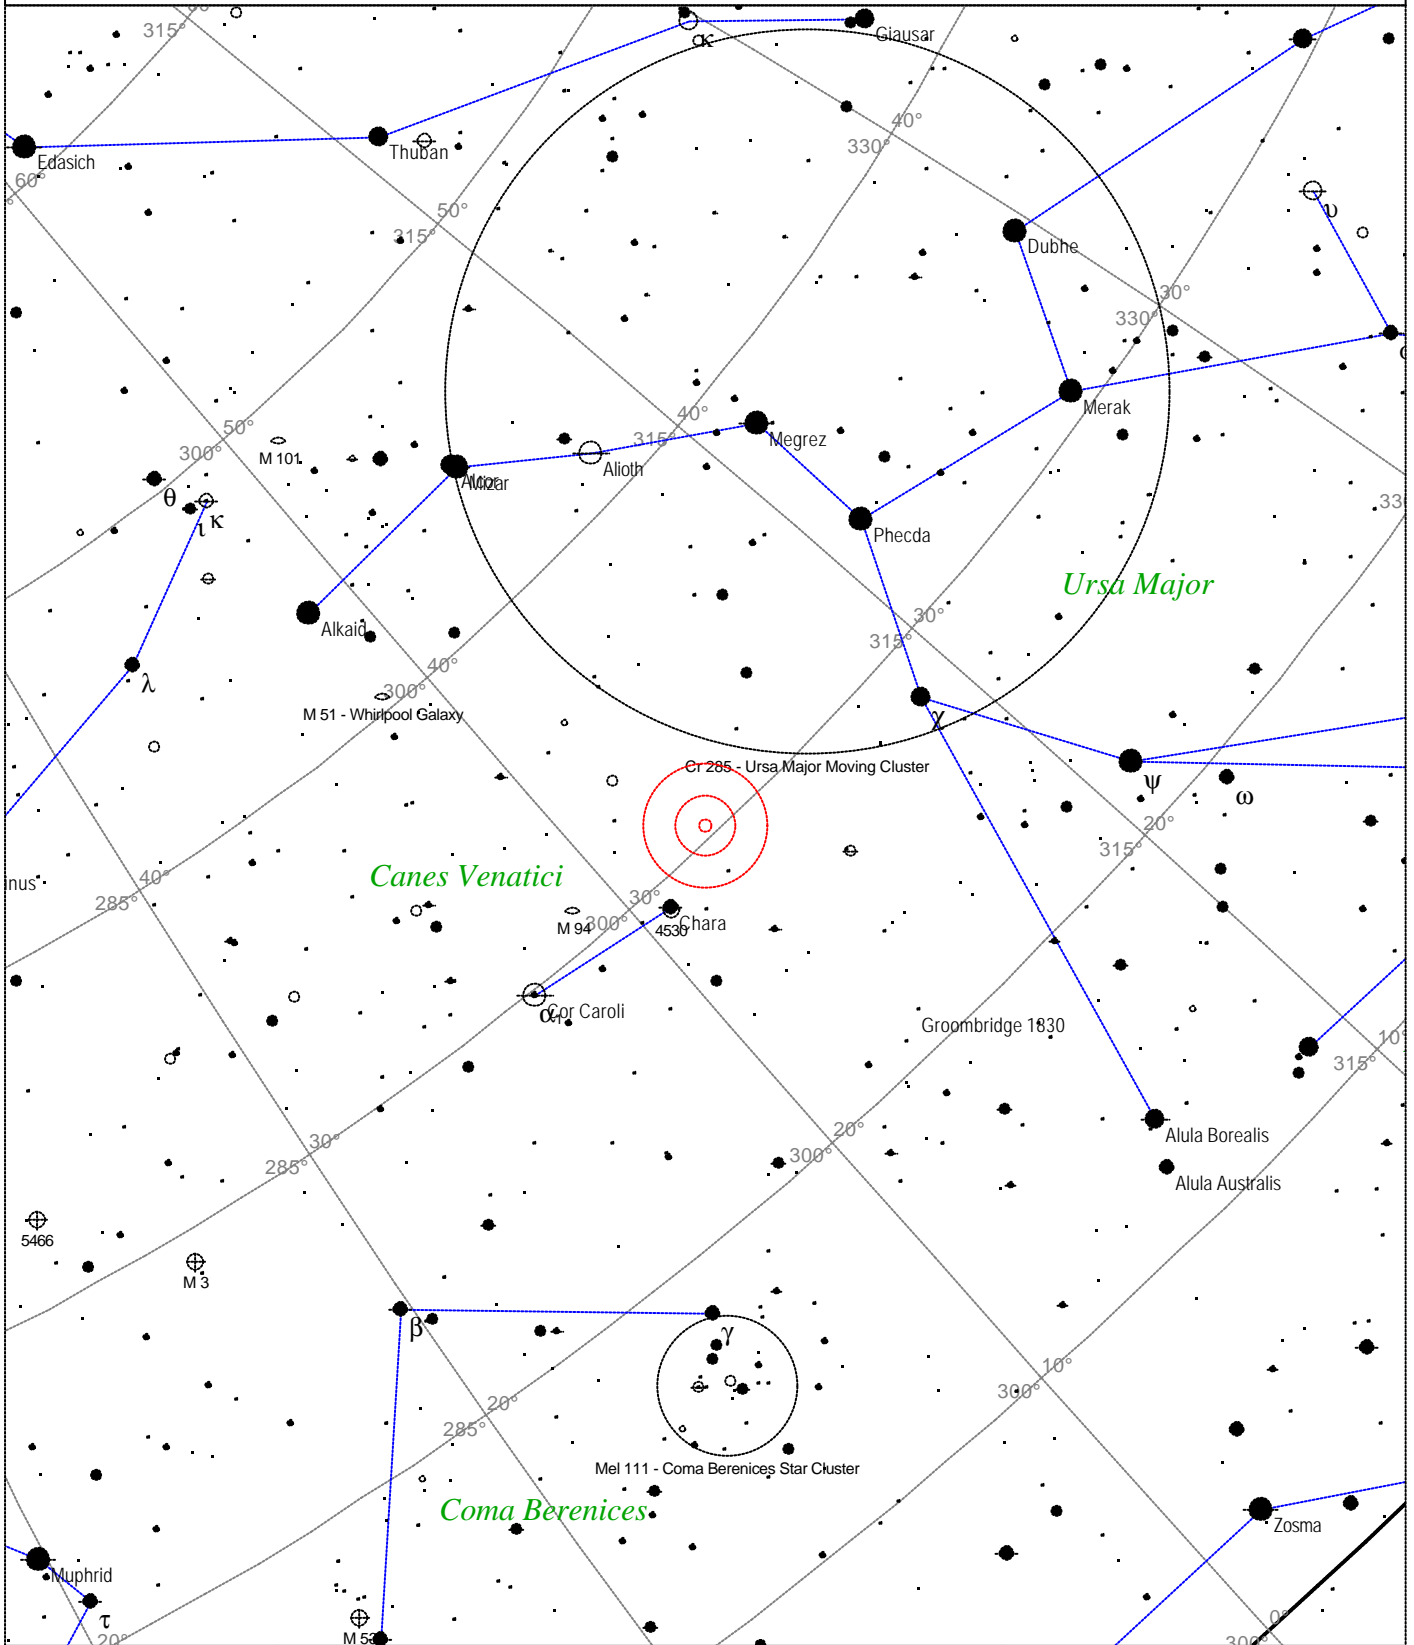

Caldwell 21 - NGC 4449

STARS		SYMBOLS			<i>Caldwell 21 - NGC 4449</i> Type of object: Galaxy Magnitude: 10.0 Surface brightness: 11.5 mag/sq arcmin Size: 6.2'x4.9' Position angle: 45° Right ascension: 12h 28m 17s Declination: +44° 5' 2"
● <3	· 6	● Multiple star	◻ Dark nebula	△ Radio source	
● 3.5	· 6.5	○ Variable star	⊕ Globular cluster	× X-ray source	
● 4	· >7	☄ Comet	○ Open cluster	○ Other object	
● 4.5		☉ Galaxy	♁ Planetary nebula		
● 5		◻ Bright nebula	☉ Quasar		
● 5.5					

Local Time: 19:40:11 12-Sep-2002
Location: 53° 27' 0" N 2° 31' 0" W

UTC: 19:40:11 12-Sep-2002
RA: 12h28m17s Dec: +44° 05' Field: 45.0°

Sidereal Time: 18:56:39
Julian Day: 2452530.3196