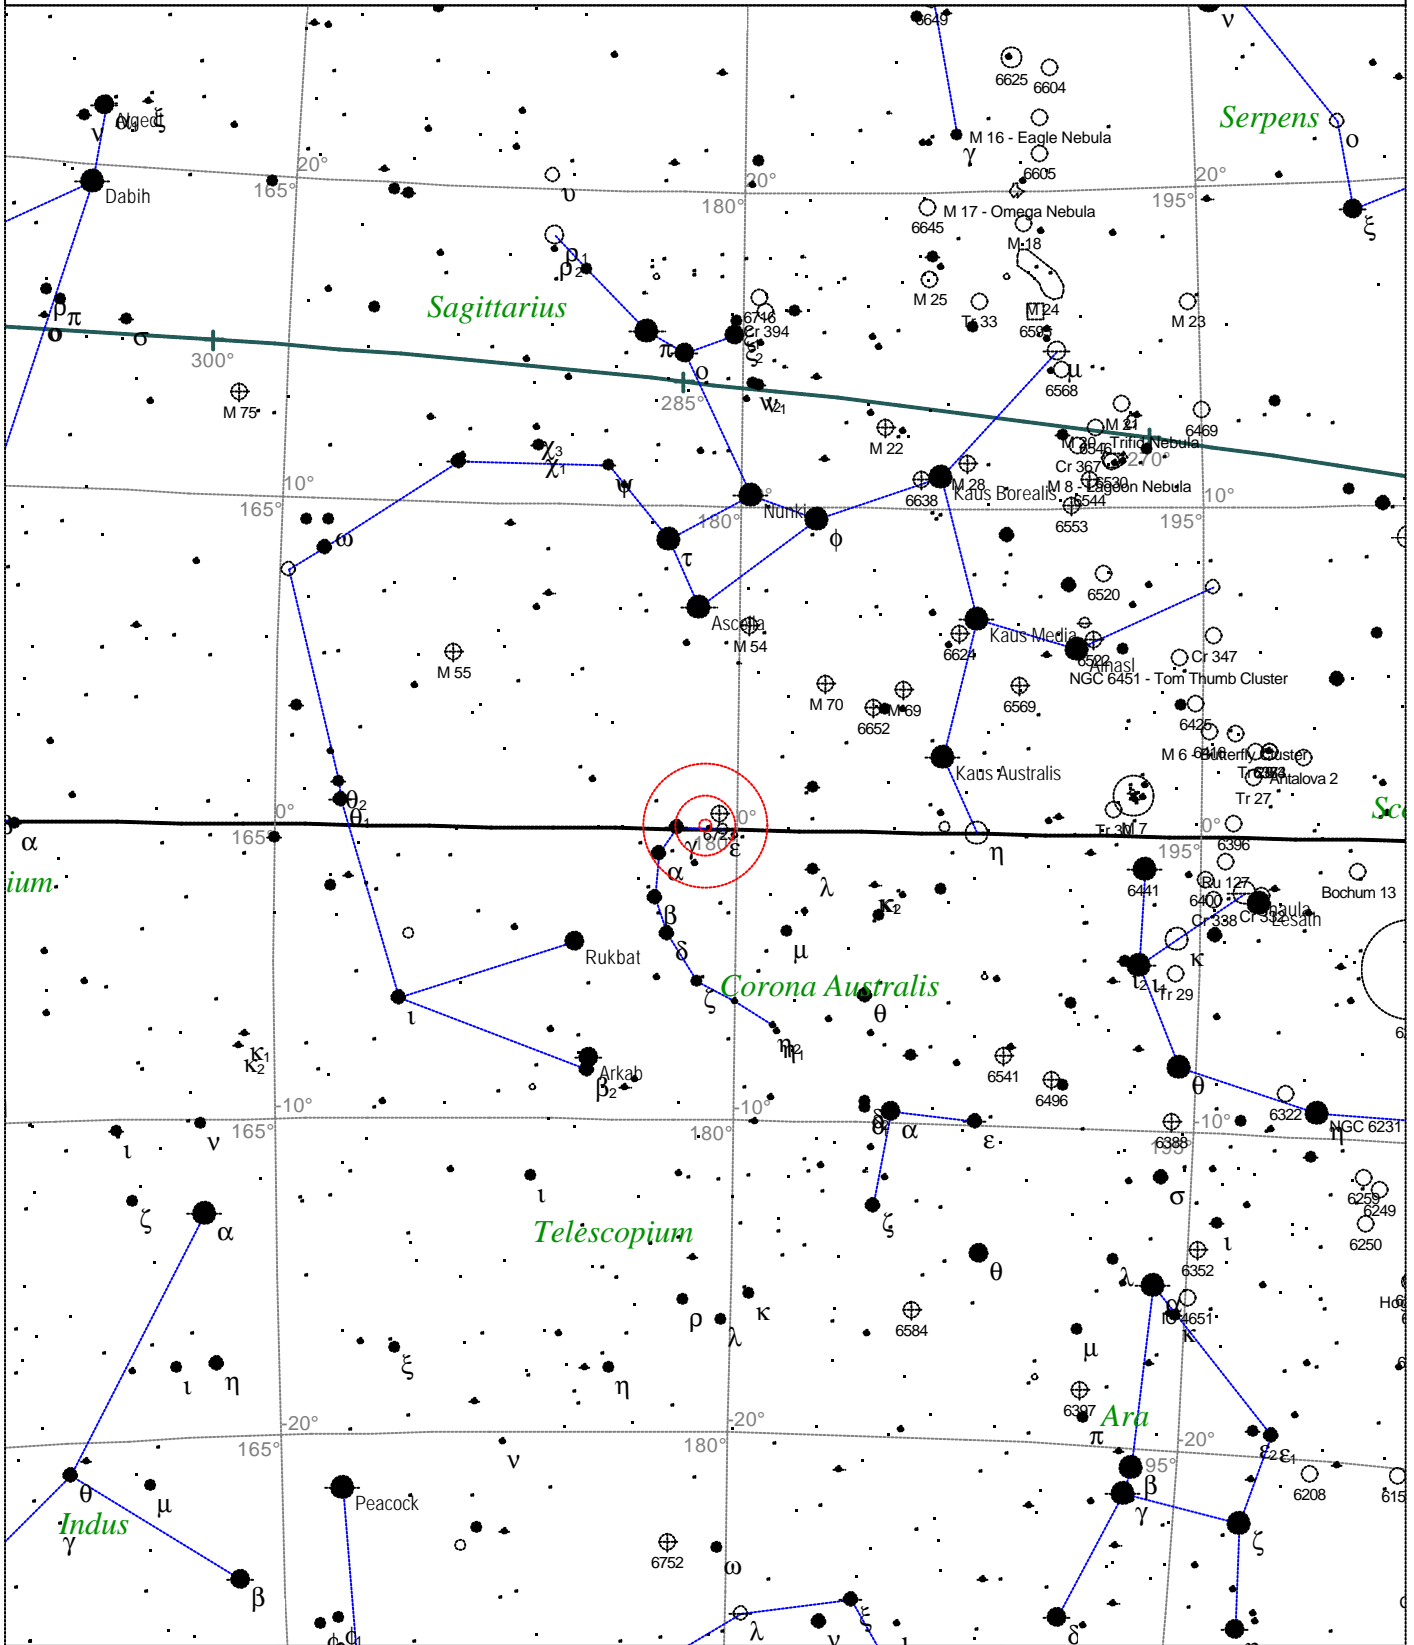

Caldwell 68 - NGC 6729

STARS ● <3 ● 3.5 ● 4 ● 4.5 ● 5 ● 5.5 · 6 · 6.5 · >7	SYMBOLS ● Multiple star ○ Variable star ☄ Comet ☉ Galaxy □ Bright nebula □ Dark nebula ⊕ Globular cluster ○ Open cluster ♁ Planetary nebula ⊞ Quasar △ Radio source × X-ray source ○ Other object	<i>Caldwell 68 - NGC 6729</i> Type of object: Bright nebula Size: 25.0'x20.0' Right ascension: 19h 2m 6s Declination: -36° 57' 22" Constellation: Corona Australis

Local Time: 19:40:11 12-Sep-2002   UTC: 19:40:11 12-Sep-2002   Sidereal Time: 18:56:39
Location: 53° 27' 0" N 2° 31' 0" W   RA: 19h02m06s Dec: -36° 57' Field: 45.0°   Julian Day: 2452530.3196