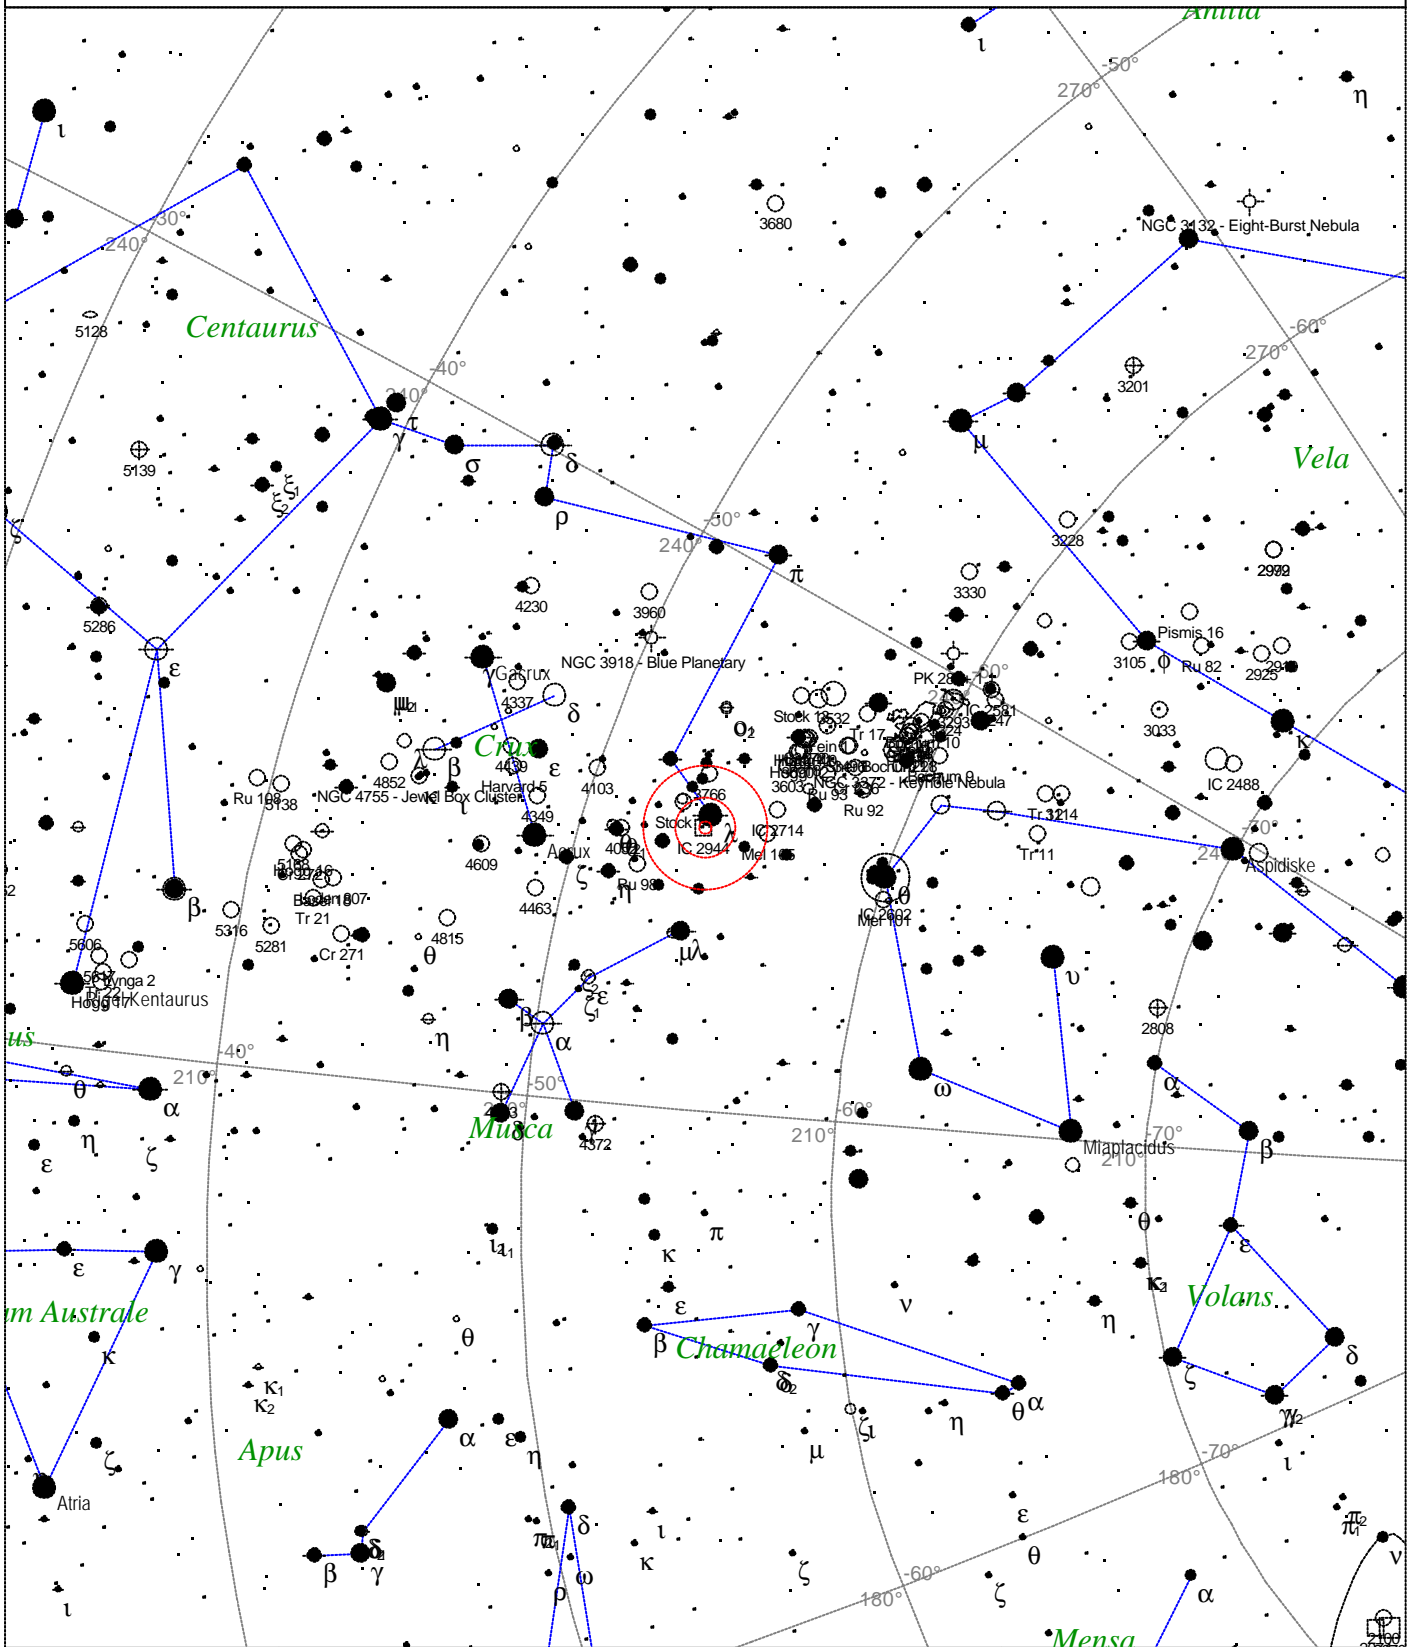

Caldwell 100 - IC 2944

STARS ● <3 ● 3.5 ● 4 ● 4.5 ● 5 ● 5.5	SYMBOLS ● Multiple star ○ Variable star ☄ Comet ☉ Galaxy □ Bright nebula □ Dark nebula ⊕ Globular cluster ○ Open cluster ⊕ Planetary nebula ☉ Quasar △ Radio source × X-ray source ○ Other object	Caldwell 100 - IC 2944 Type of object: Bright nebula Magnitude: 4.5 Size: 35.0' Right ascension: 11h 37m 57s Declination: -63° 21' 58" Constellation: Centaurus

Local Time: 19:40:11 12-Sep-2002	UTC: 19:40:11 12-Sep-2002	Sidereal Time: 18:56:39
Location: 53° 27' 0" N 2° 31' 0" W	RA: 11h37m57s Dec: -63° 21' Field: 45.0°	Julian Day: 2452530.3196