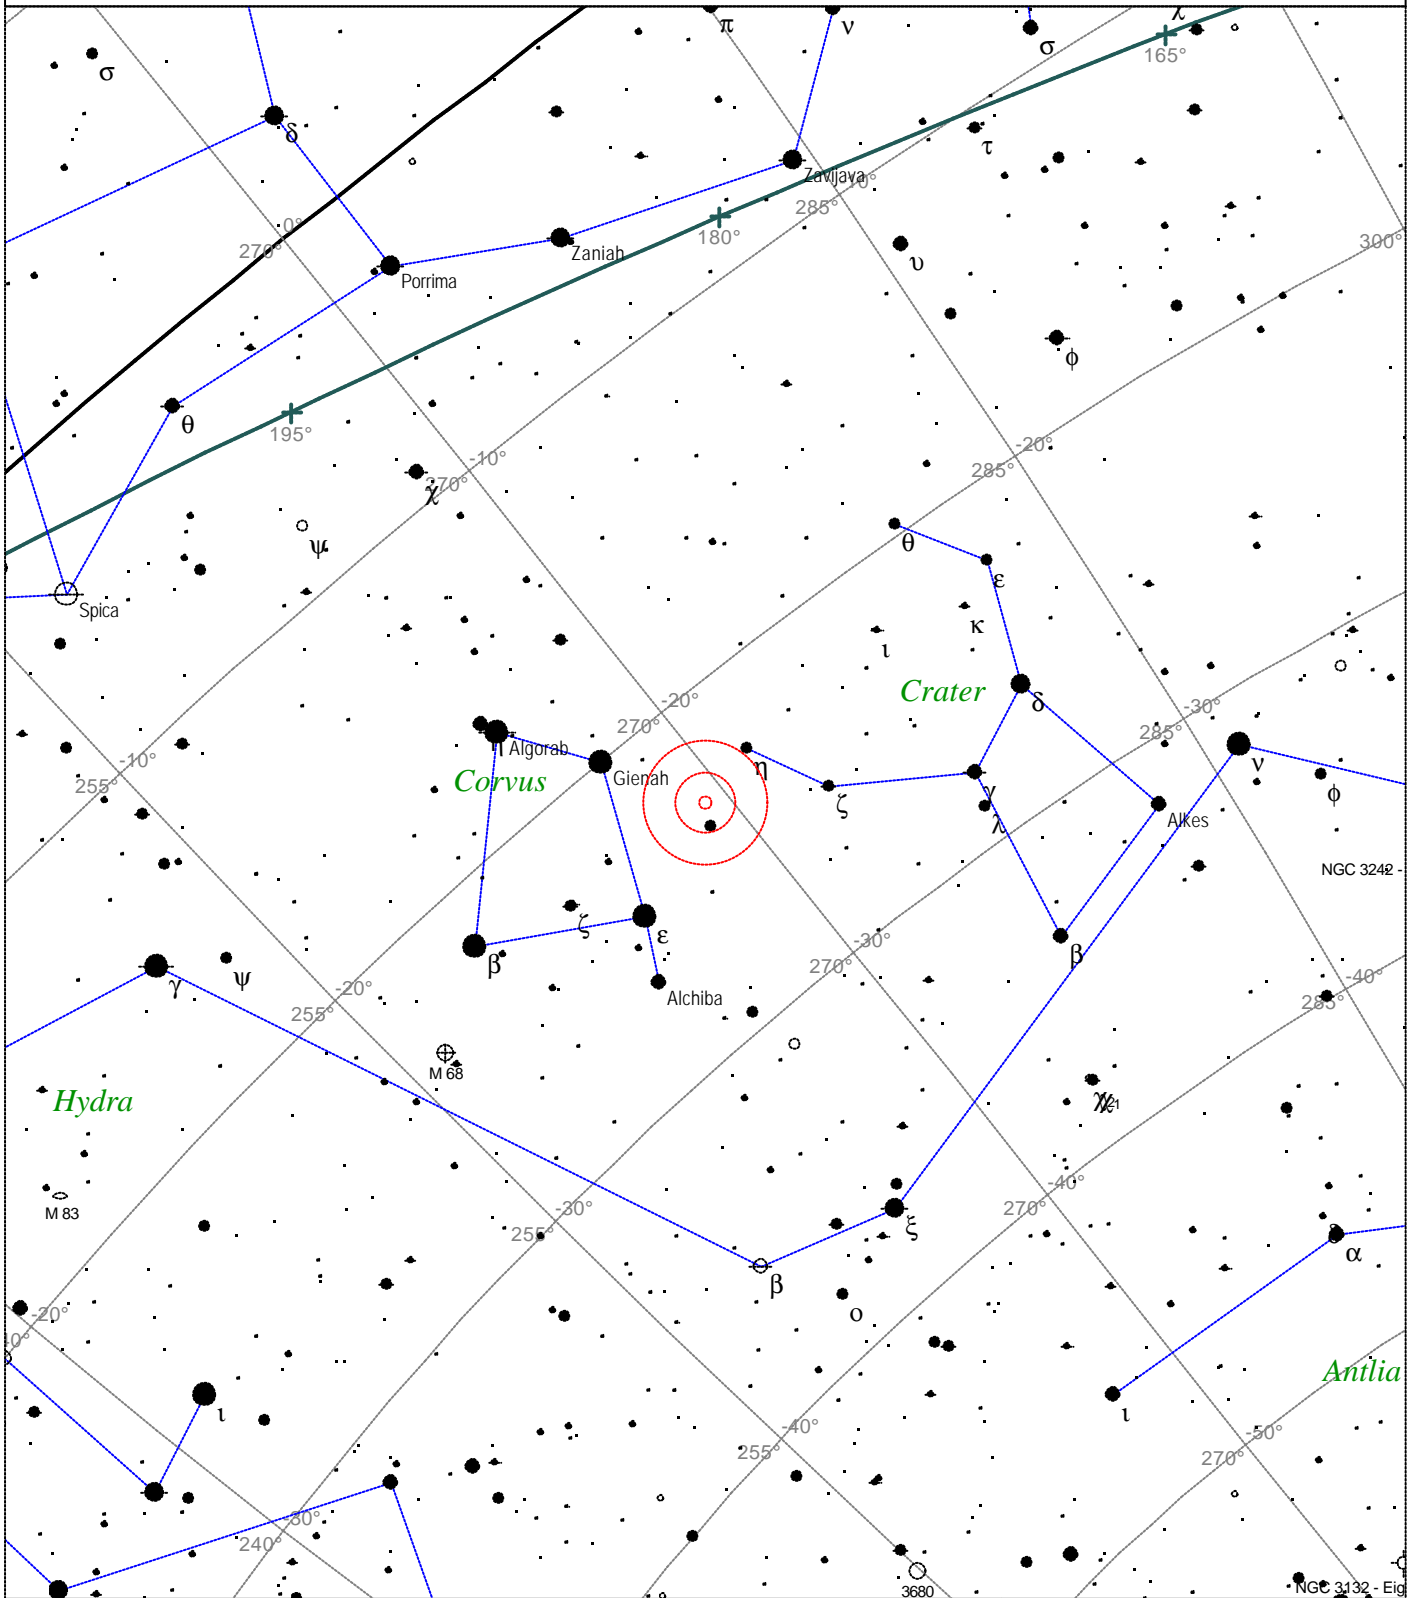

Caldwell 60 - Ringtail Galaxy

STARS ● <3 ● 3.5 ● 4 ● 4.5 ● 5 ● 5.5 ● 6 ● 6.5 ● >7	SYMBOLS ● Multiple star ○ Variable star ☄ Comet ☾ Galaxy □ Bright nebula □ Dark nebula ⊕ Globular cluster ○ Open cluster ⊕ Planetary nebula ⊗ Quasar △ Radio source × X-ray source ○ Other object	<i>Caldwell 60 - NGC 4038</i> <i>Popular name: Ringtail Galaxy</i> <i>Type of object: Galaxy</i> <i>Magnitude: 10.9</i> <i>Surface brightness: 12.8 mag/sq arcmin</i> <i>Size: 3.4'x2.0'</i> <i>Position angle: 80°</i> <i>Right ascension: 12h 1m 59s</i>

Local Time: 19:40:11 12-Sep-2002	UTC: 19:40:11 12-Sep-2002	Sidereal Time: 18:56:39
Location: 53° 27' 0" N 2° 31' 0" W	RA: 12h01m59s Dec: -18° 52' Field: 45.0°	Julian Day: 2452530.3196