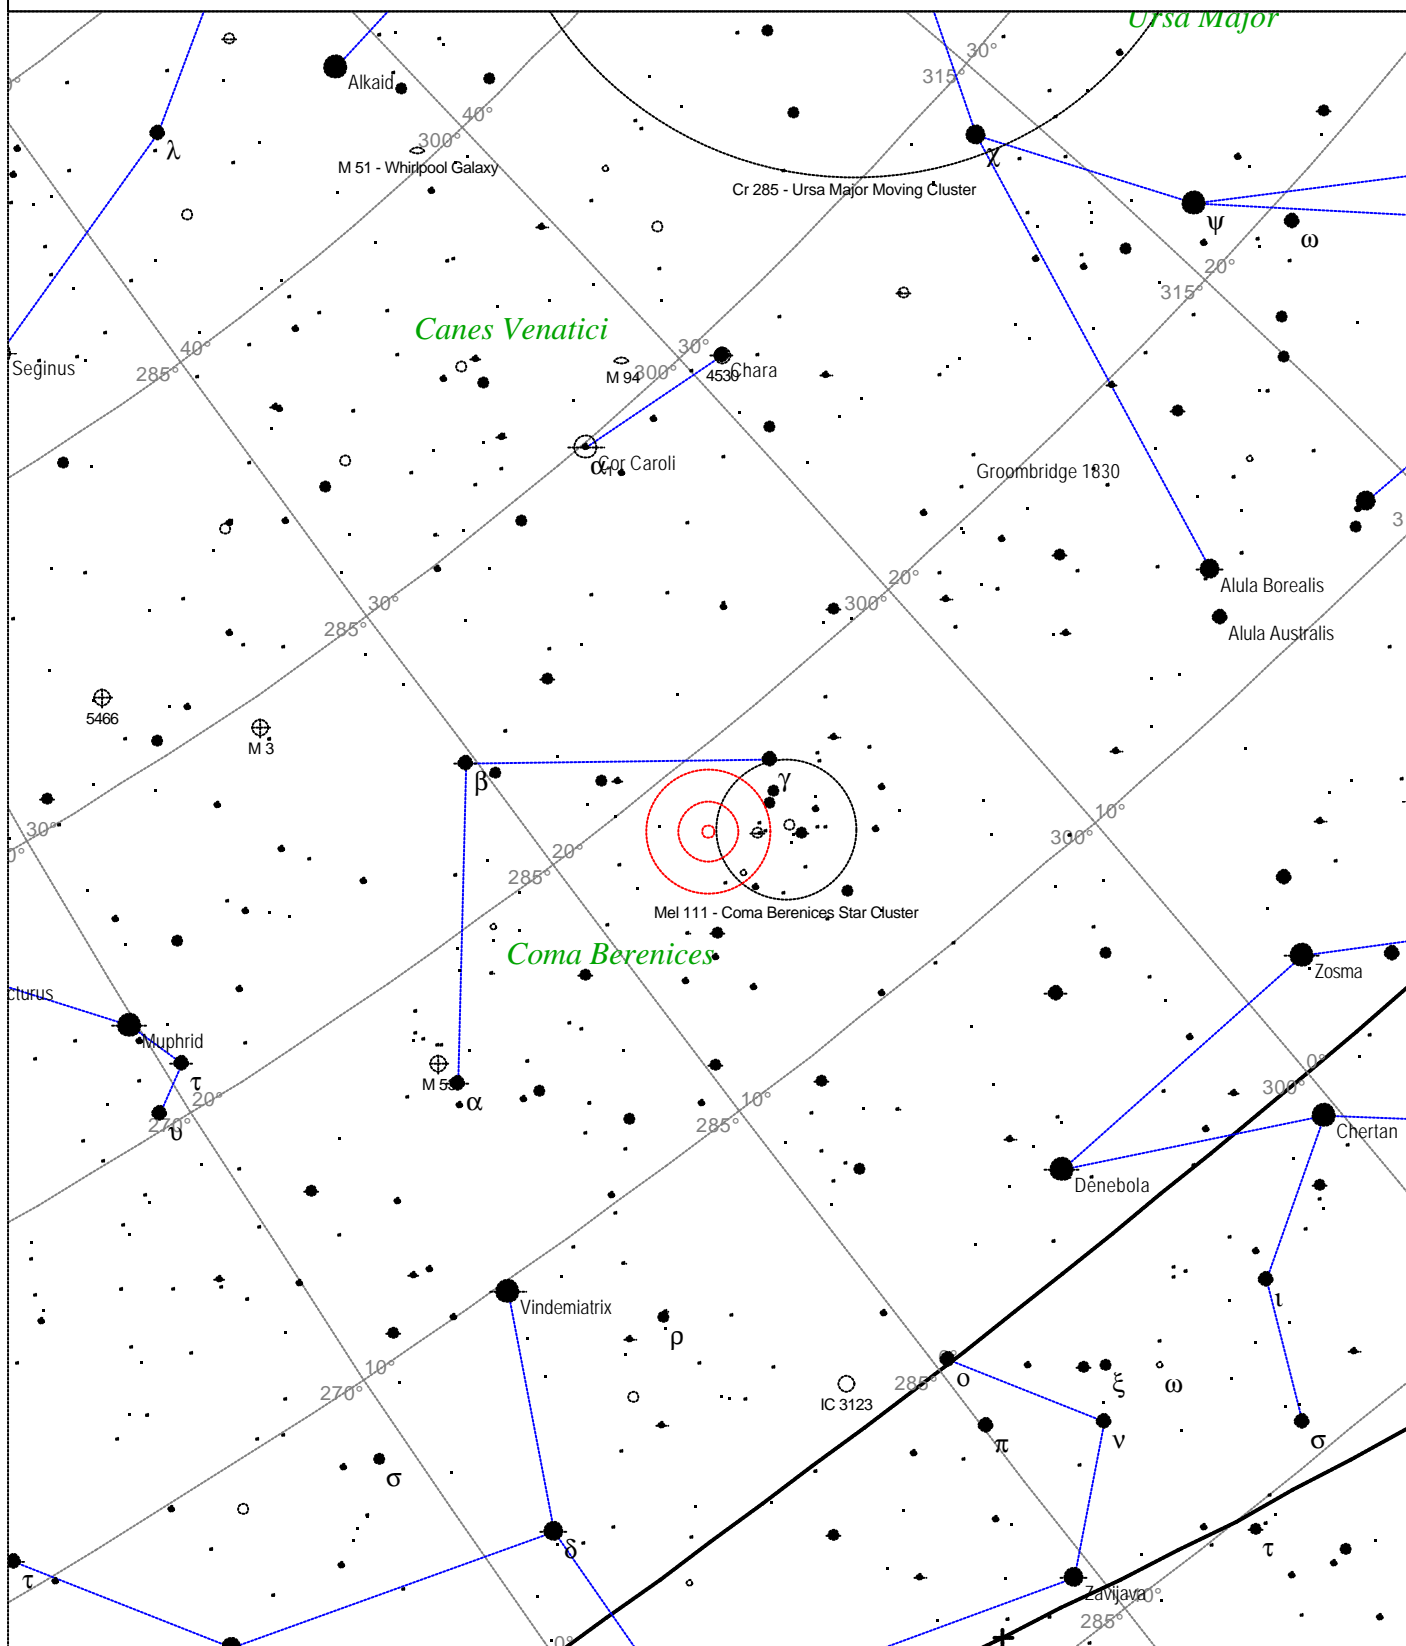

Caldwell 38 - NGC 4565

STARS ● <3 ● 3.5 ● 4 ● 4.5 ● 5 ● 5.5 · 6 · 6.5 · >7	SYMBOLS ● Multiple star ○ Variable star ☄ Comet ☉ Galaxy ☐ Bright nebula ☐ Dark nebula ⊕ Globular cluster ○ Open cluster ⊕ Planetary nebula ☉ Quasar △ Radio source × X-ray source ○ Other object	<i>Caldwell 38 - NGC 4565</i> <i>Type of object: Galaxy</i> <i>Magnitude: 10.3</i> <i>Surface brightness: 12.2 mag/sq arcmin</i> <i>Size: 14.9'x2.0'</i> <i>Position angle: 136°</i> <i>Right ascension: 12h 36m 26s</i> <i>Declination: +25° 58' 36"</i>

Local Time: 19:40:11 12-Sep-2002   UTC: 19:40:11 12-Sep-2002   Sidereal Time: 18:56:39
Location: 53° 27' 0" N 2° 31' 0" W   RA: 12h36m26s Dec: +25° 58' Field: 45.0°   Julian Day: 2452530.3196