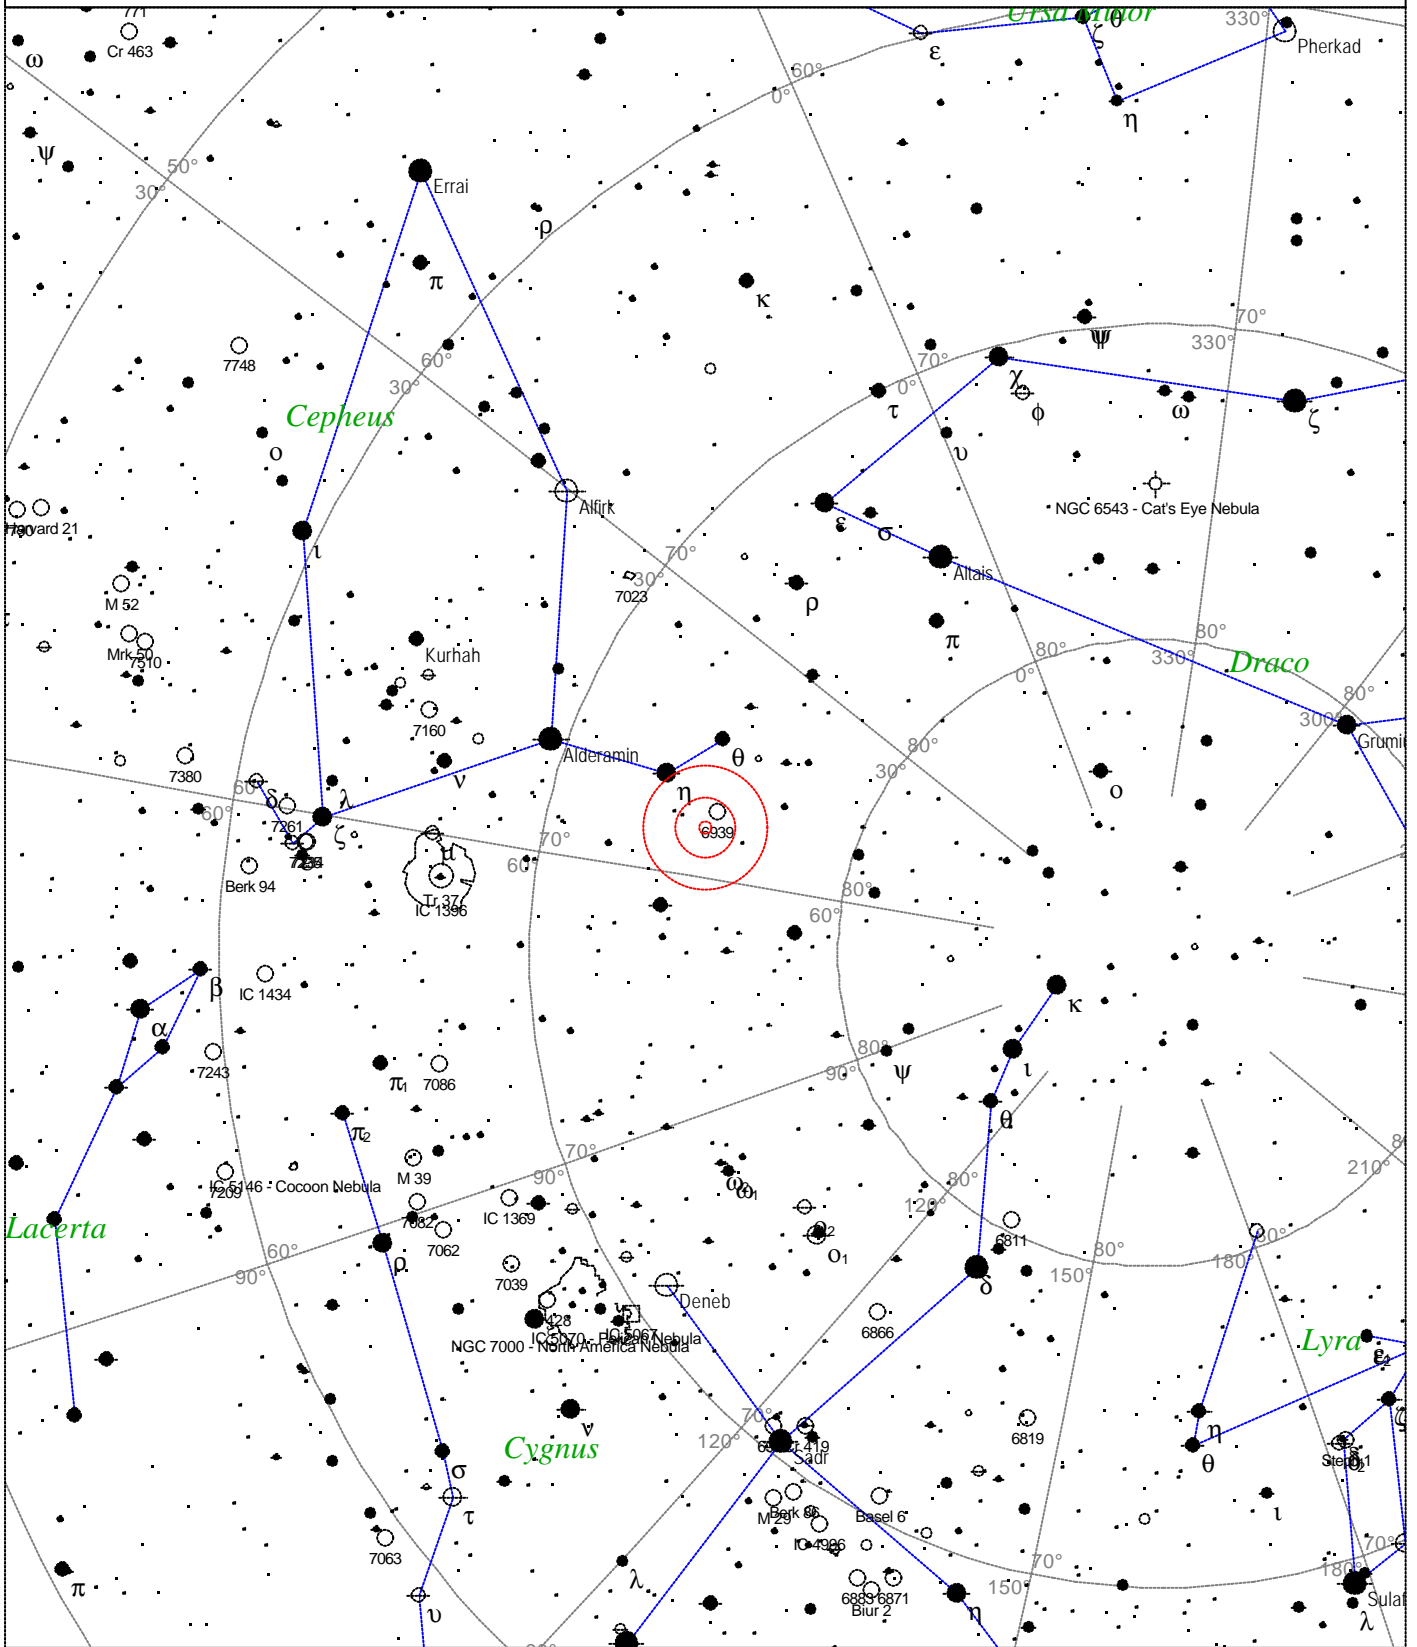

Caldwell 12 - NGC 6946

STARS ● <3 ● 3.5 ● 4 ● 4.5 ● 5 ● 5.5 ● 6 ● 6.5 ● >7	SYMBOLS ● Multiple star ○ Variable star ☄ Comet ☐ Galaxy ☐ Bright nebula ☐ Dark nebula ⊕ Globular cluster ○ Open cluster ⊕ Planetary nebula ☒ Quasar △ Radio source × X-ray source ○ Other object	Caldwell 12 - NGC 6946 Type of object: Spiral Galaxy Magnitude: 9.7 Surface brightness: 14.0 mag/sq arcmin Size: 11.2'x9.8' Right ascension: 20h 34m 57s Declination: +60° 9' 52" Constellation: Cygnus

Local Time: 19:40:11 12-Sep-2002   UTC: 19:40:11 12-Sep-2002   Sidereal Time: 18:56:39
Location: 53° 27' 0" N 2° 31' 0" W   RA: 20h34m57s Dec: +60° 09' Field: 45.0°   Julian Day: 2452530.3196