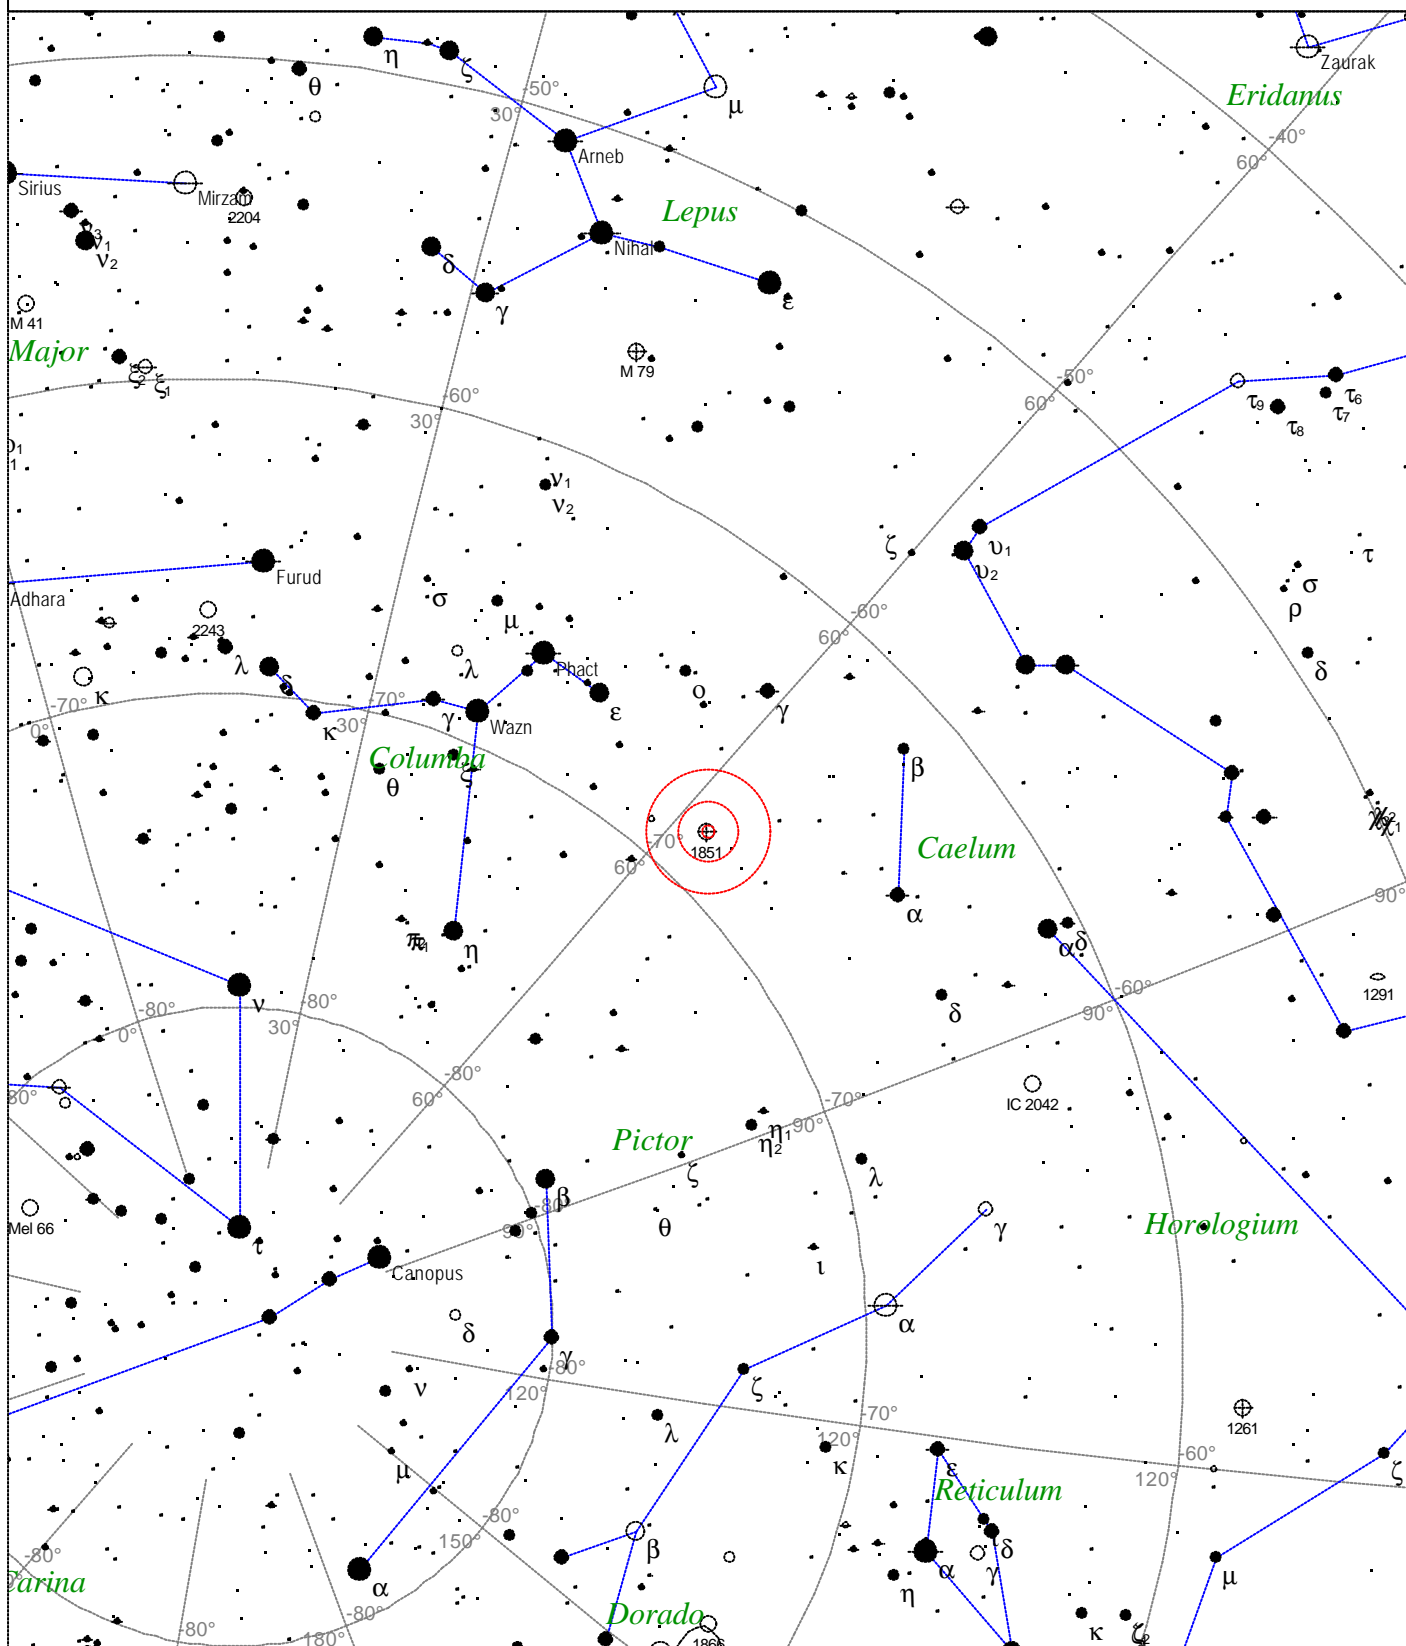

Caldwell 73 - NGC 1851

STARS	SYMBOLS			Caldwell 73 - NGC 1851 Type of object: Globular cluster Magnitude: 7.1 Size: 11.0' Right ascension: 5h 14m 11s Declination: -40° 2' 19" Constellation: Columba
● <3 ● 3.5 ● 4 ● 4.5 ● 5 ● 5.5 • 6 • 6.5 • >7	● Multiple star ○ Variable star ☄ Comet ☾ Galaxy □ Bright nebula	□ Dark nebula ⊕ Globular cluster ○ Open cluster ♁ Planetary nebula ⊞ Quasar	△ Radio source ✕ X-ray source ○ Other object	

Local Time: 19:40:11 12-Sep-2002   UTC: 19:40:11 12-Sep-2002   Sidereal Time: 18:56:39
Location: 53° 27' 0" N 2° 31' 0" W   RA: 5h14m11s Dec: -40° 02' Field: 45.0°   Julian Day: 2452530.3196