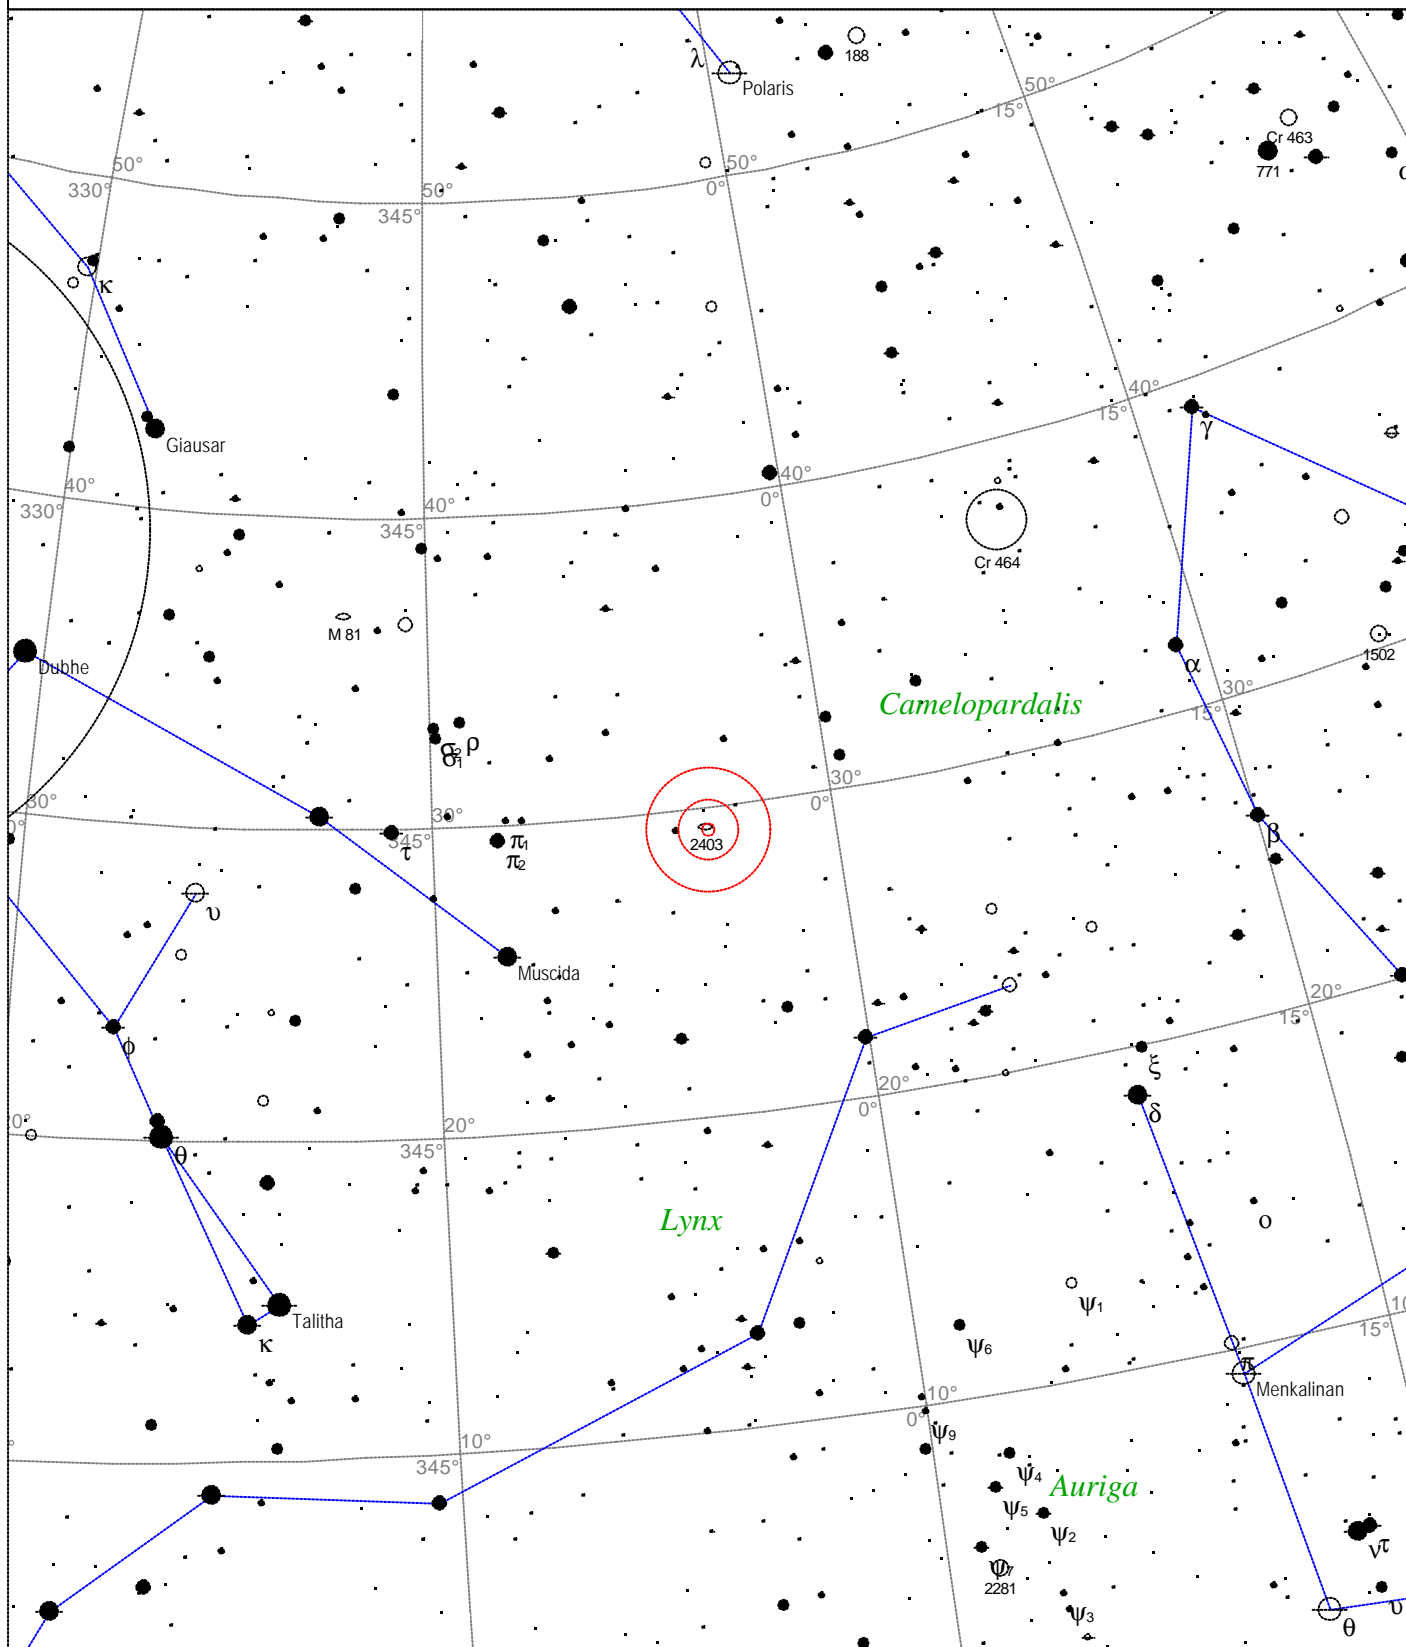

Local Time: 19:40:11 12-Sep-2002	UTC: 19:40:11 12-Sep-2002	Sidereal Time: 18:56:39
Location: 53° 27' 0" N 2° 31' 0" W	RA: 3h47m03s Dec: +68° 05' Field: 45.0°	Julian Day: 2452530.3196

Caldwell 6 - NGC 6543 (Cats Eye Nebula)

<p>STARS</p> <ul style="list-style-type: none"> ● <3 ● 3.5 ● 4 ● 4.5 ● 5 ● 5.5 ● 6 ● 6.5 ● >7 	<p>SYMBOLS</p> <ul style="list-style-type: none"> ● Multiple star ○ Variable star ☄ Comet ☾ Galaxy □ Bright nebula □ Dark nebula ⊕ Globular cluster ○ Open cluster ⊕ Planetary nebula ☄ Quasar △ Radio source × X-ray source ○ Other object 	<p>Caldwell 6 - NGC 6543 Popular name: Cat's Eye Nebula Type of object: Planetary nebula Magnitude: 8.8 Size: 18.0" Right ascension: 17h 58m 34s Declination: +66° 38' 16" Constellation: Draco</p>
---	---	--

Local Time: 19:40:11 12-Sep-2002 UTC: 19:40:11 12-Sep-2002 Sidereal Time: 18:56:39
 Location: 53° 27' 0" N 2° 31' 0" W RA: 17h58m34s Dec: +66° 38' Field: 45.0° Julian Day: 2452530.3196

Caldwell 7 - NGC 2403 (Spiral Galaxy)