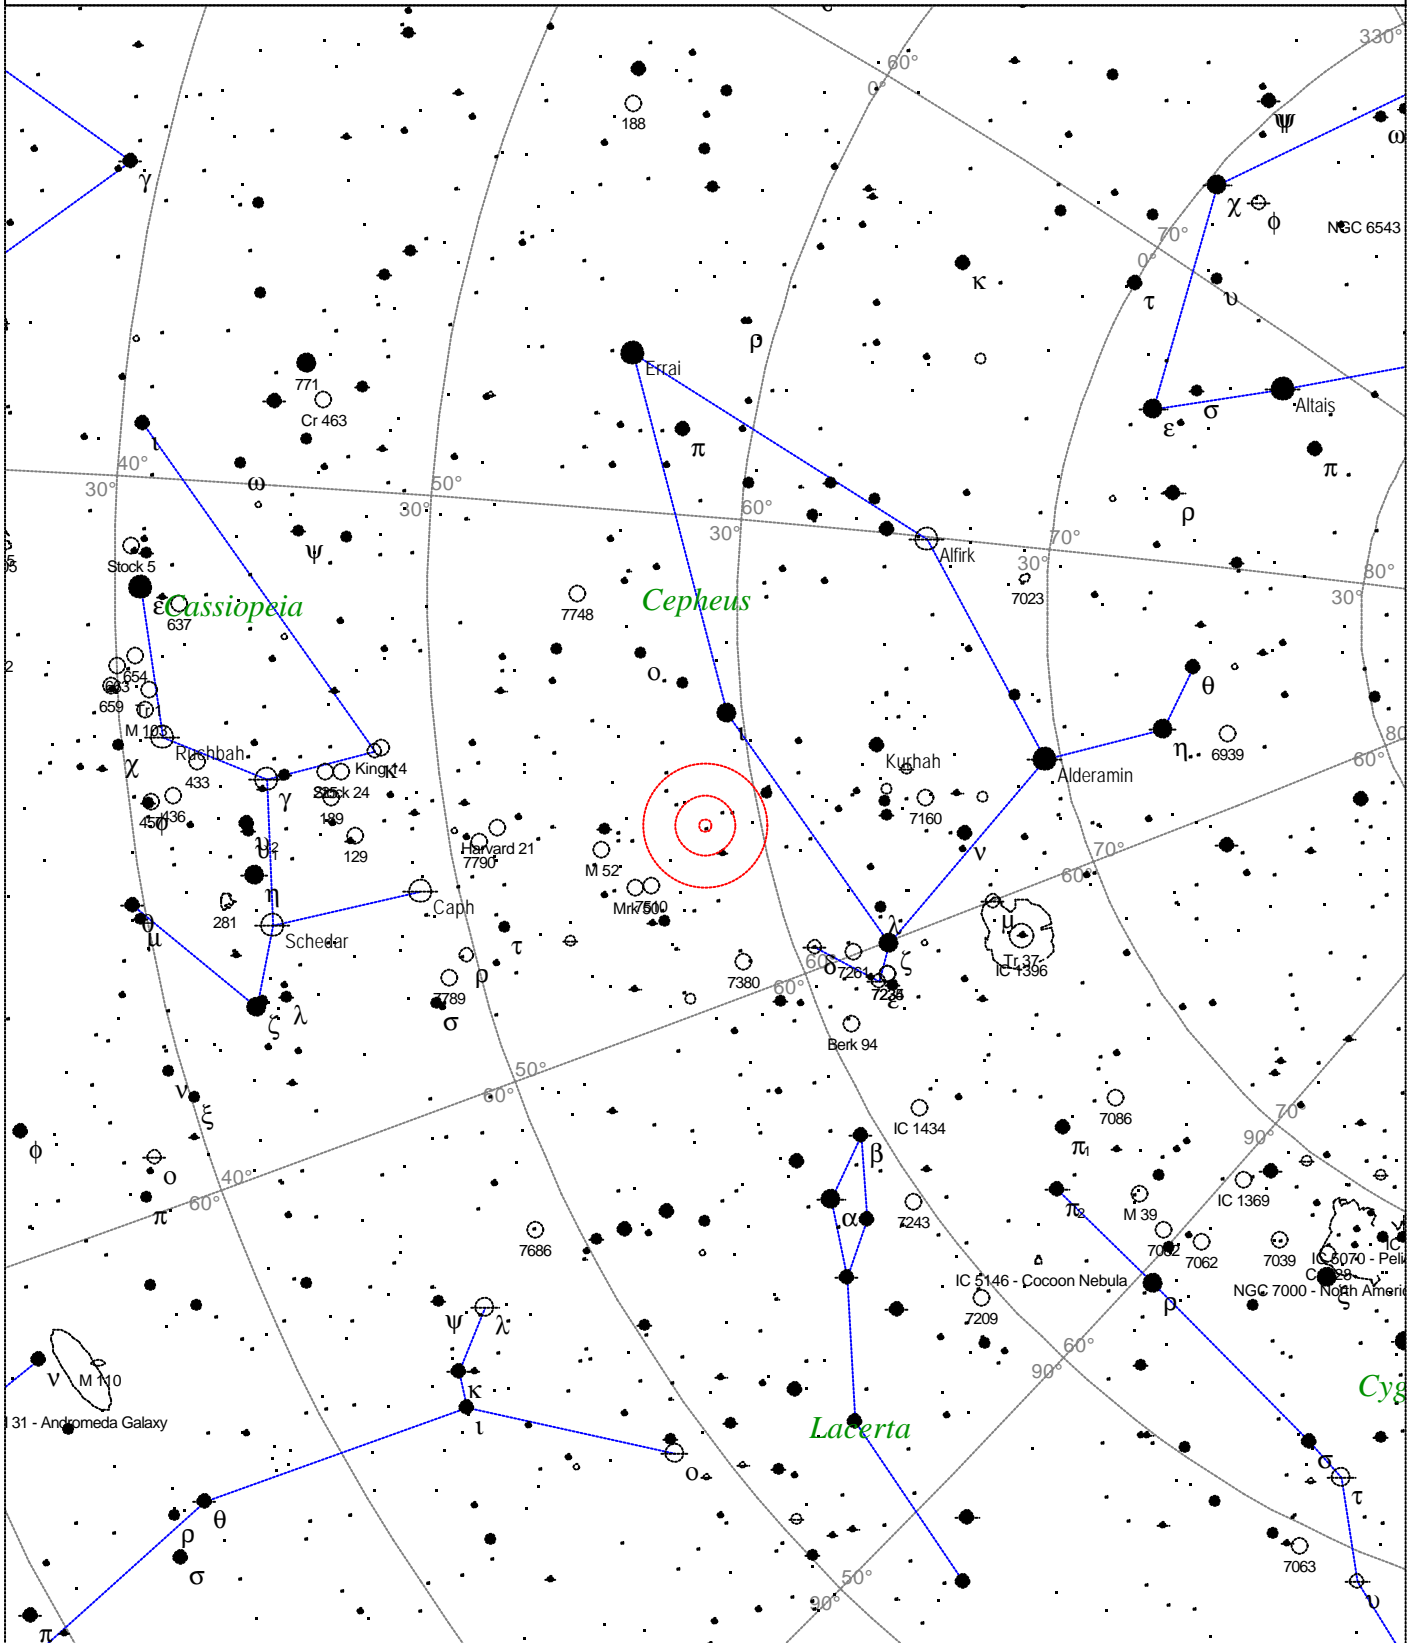

Caldwell 9 - Cave Nebula

STARS ● <3 ● 3.5 ● 4 ● 4.5 ● 5 ● 5.5 ● 6 ● 6.5 ● >7	SYMBOLS ● Multiple star ○ Variable star ☄ Comet ☾ Galaxy □ Bright nebula □ Dark nebula ⊕ Globular cluster ○ Open cluster ⊕ Planetary nebula ⊗ Quasar △ Radio source × X-ray source ○ Other object	<i>Caldwell 9 - Sh2-155</i> Popular name: Cave Nebula Type of object: Bright nebula Size: 50.0'x30.0' Right ascension: 22h 56m 56s Declination: +62° 37' 50" Constellation: Cepheus

Local Time: 19:40:11 12-Sep-2002
Location: 53° 27' 0" N 2° 31' 0" W

UTC: 19:40:11 12-Sep-2002
RA: 22h56m56s Dec: +62° 37' Field: 45.0°

Sidereal Time: 18:56:39
Julian Day: 2452530.3196