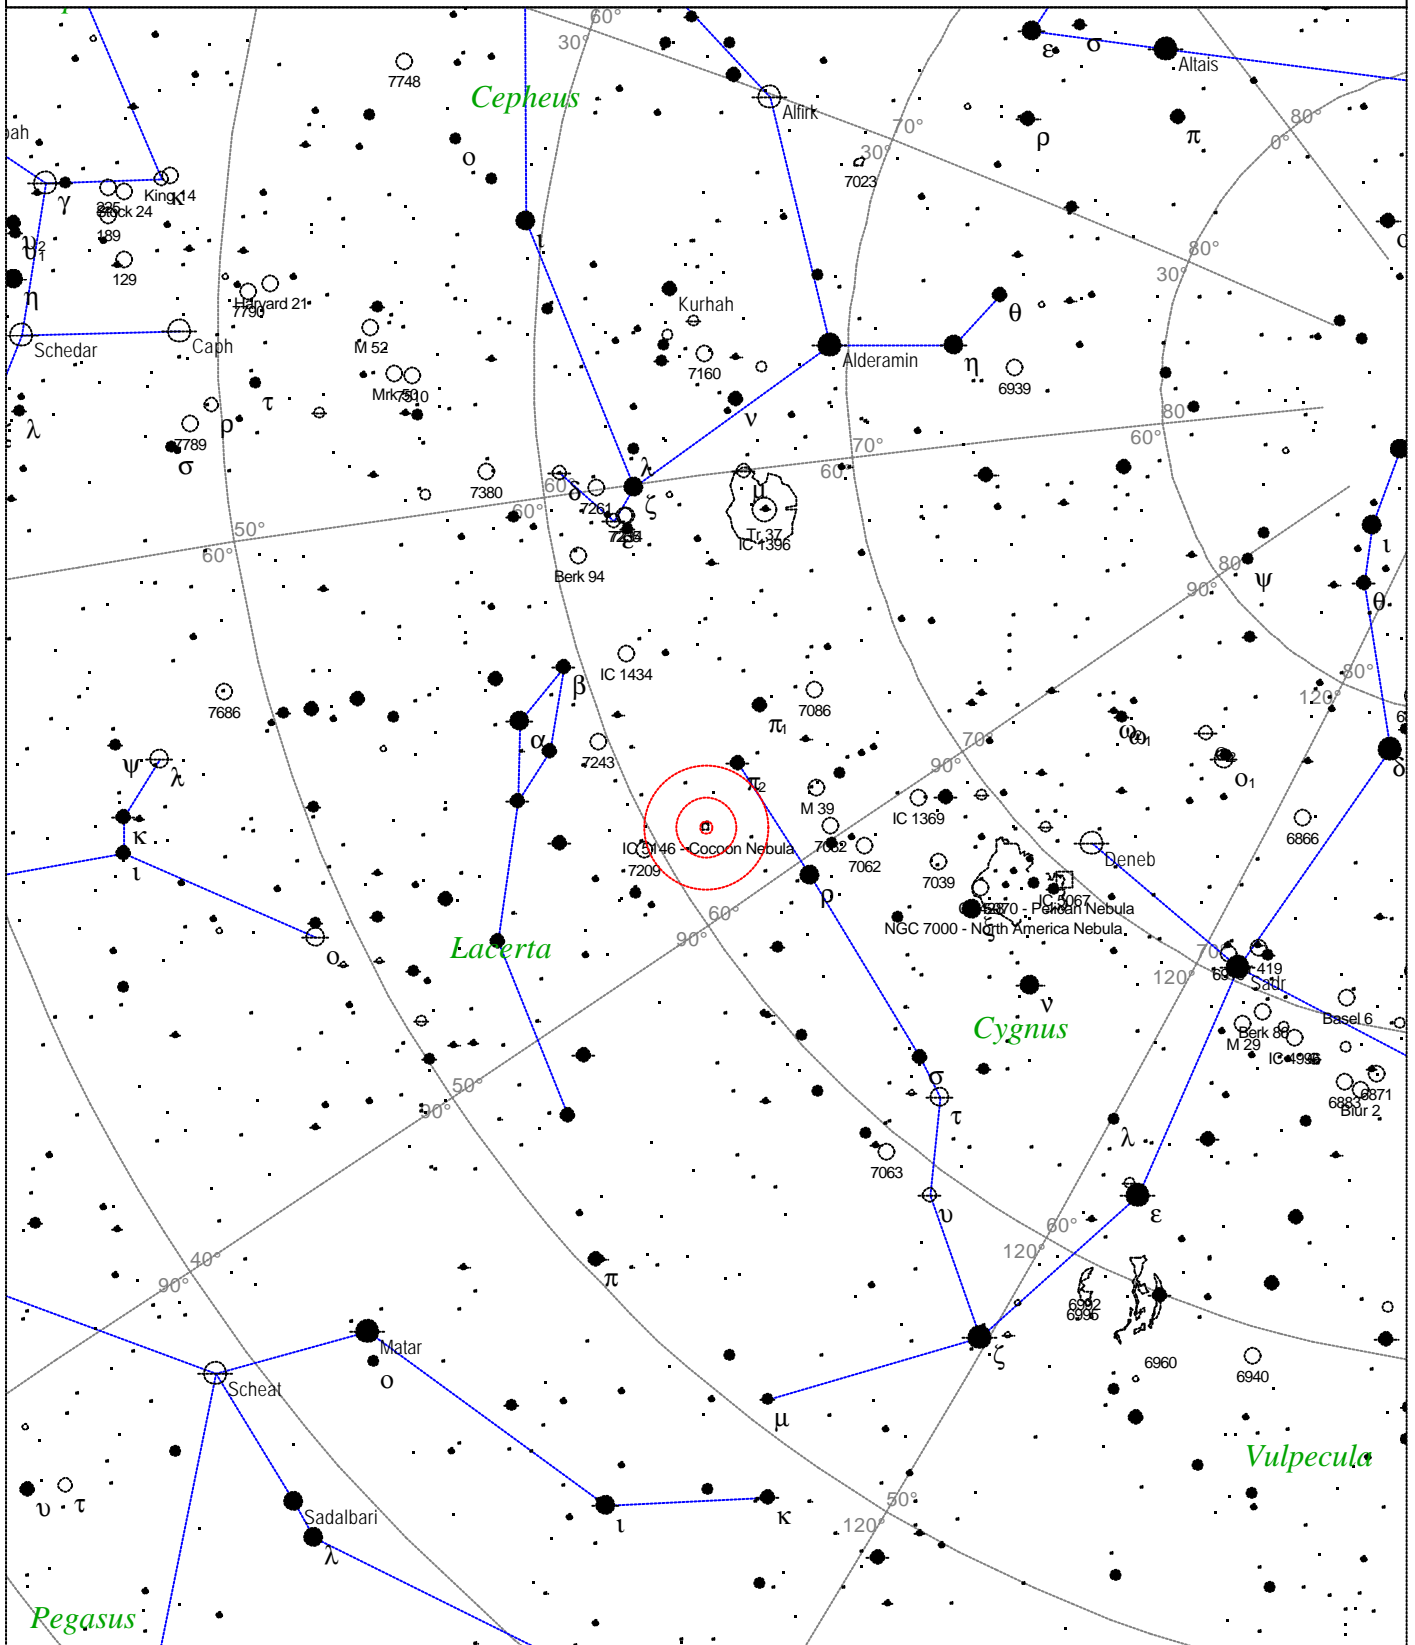

Caldwell 19 - Cocoon Nebula

STARS ● <3 ● 3.5 ● 4 ● 4.5 ● 5 ● 5.5 · 6 · 6.5 · >7	SYMBOLS ● Multiple star ○ Variable star ☄ Comet ☾ Galaxy □ Bright nebula □ Dark nebula ⊕ Globular cluster ○ Open cluster ⊕ Planetary nebula ⊗ Quasar △ Radio source × X-ray source ○ Other object	<i>Caldwell 19 - Cocoon Nebula</i> Name: IC 5146 Popular name: Cocoon Nebula Type of object: Open cluster Magnitude: 7.2 Size: 20.0'x10.0' Right ascension: 21h 53m 31s Declination: +47° 16' 49"

Local Time: 19:40:11 12-Sep-2002
Location: 53° 27' 0" N 2° 31' 0" W

UTC: 19:40:11 12-Sep-2002
RA: 21h53m31s Dec: +47° 16' Field: 45.0°

Sidereal Time: 18:56:39
Julian Day: 2452530.3196