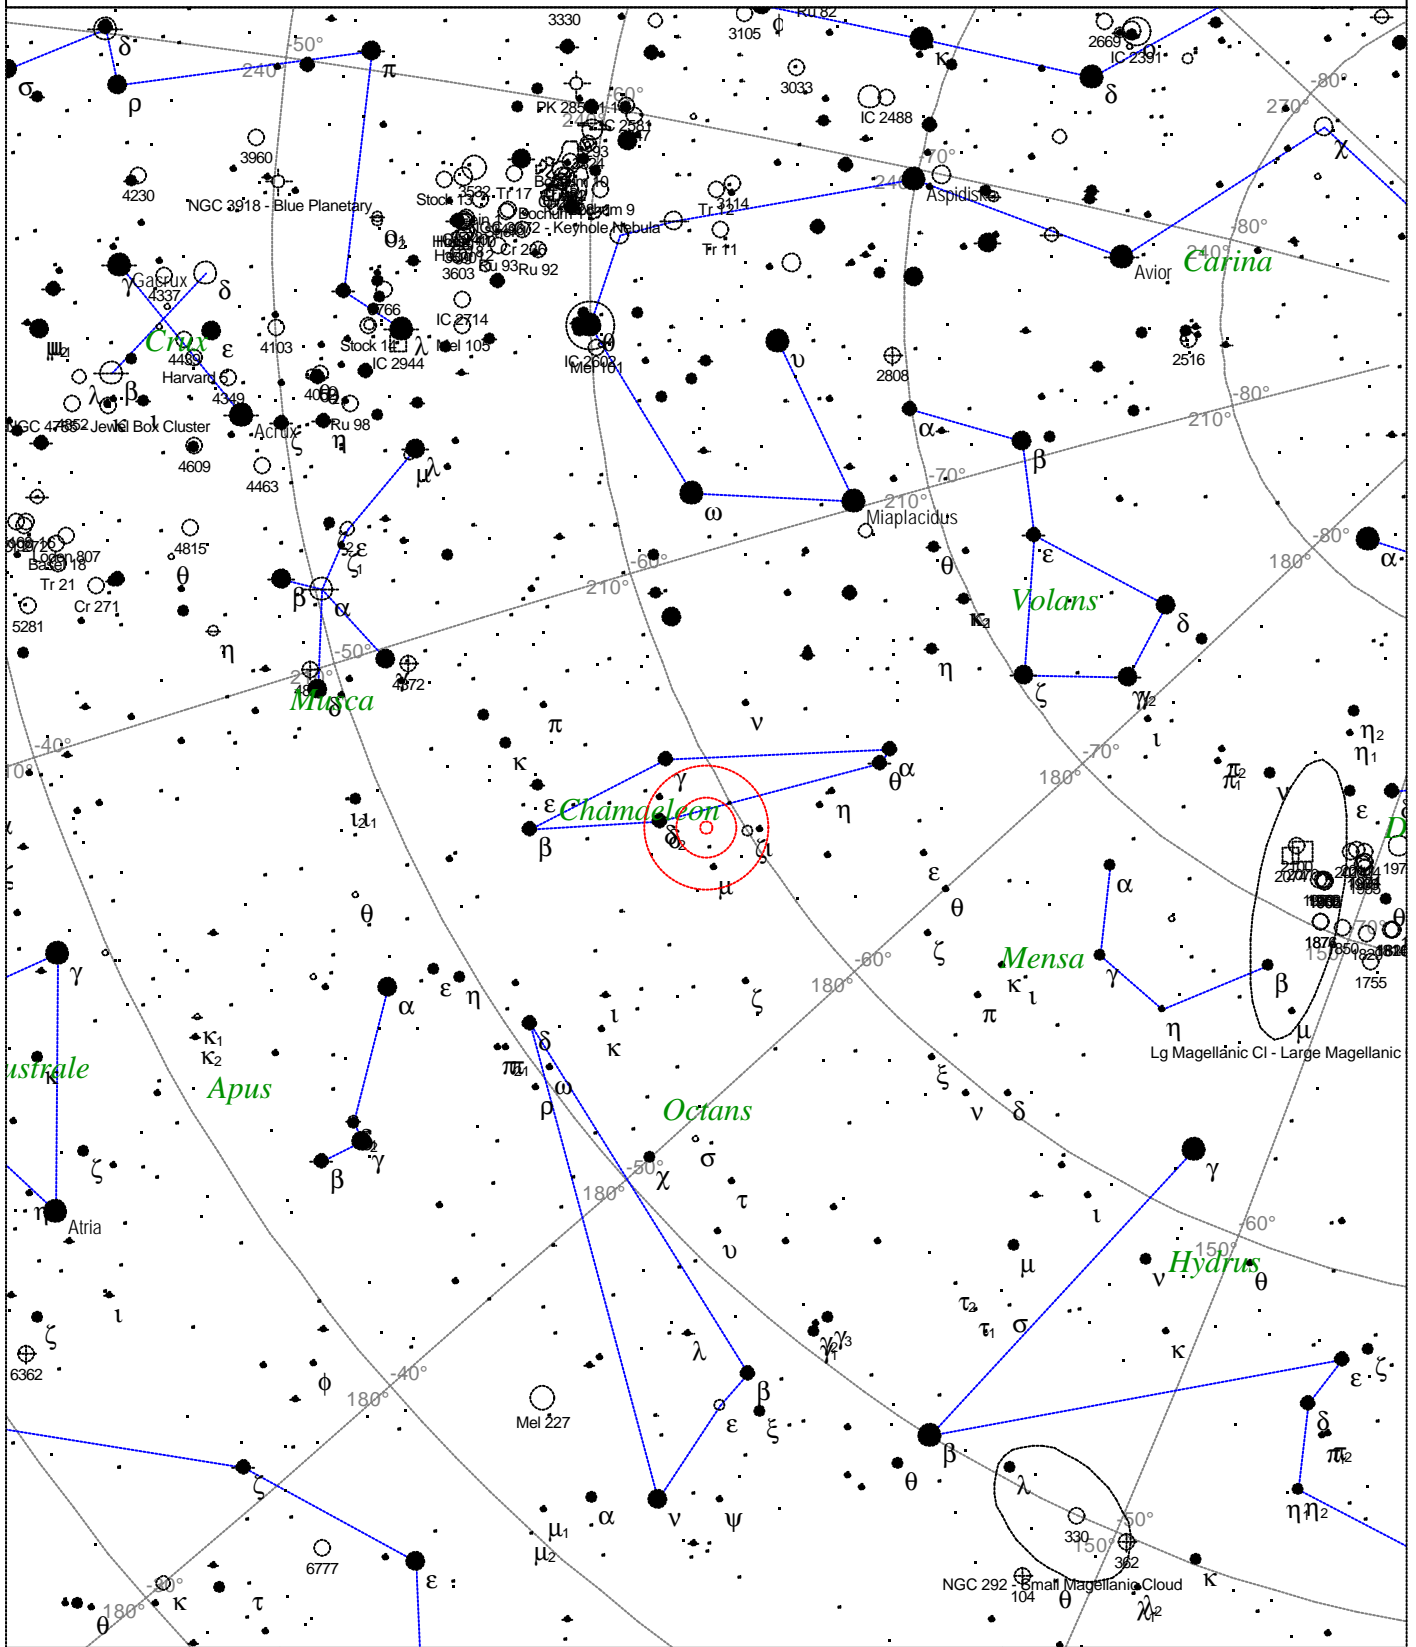

Caldwell 109 - NGC 3195

STARS ● <3 ● 3.5 ● 4 ● 4.5 ● 5 ● 5.5	SYMBOLS ● Multiple star ○ Variable star ☄ Comet ☾ Galaxy □ Bright nebula ◻ Dark nebula ⊕ Globular cluster ○ Open cluster ⊕ Planetary nebula ⊗ Quasar △ Radio source × X-ray source ○ Other object	<i>Caldwell 109 - NGC 3195</i> Type of object: Planetary nebula Magnitude: 10.0 Size: 48.0"x30.0" Right ascension: 10h 9m 11s Declination: -80° 52' 5" Constellation: Chamaeleon

Local Time: 19:40:11 12-Sep-2002   UTC: 19:40:11 12-Sep-2002   Sidereal Time: 18:56:39
Location: 53° 27' 0" N 2° 31' 0" W   RA: 10h09m11s Dec: -80° 52' Field: 45.0°   Julian Day: 2452530.3196