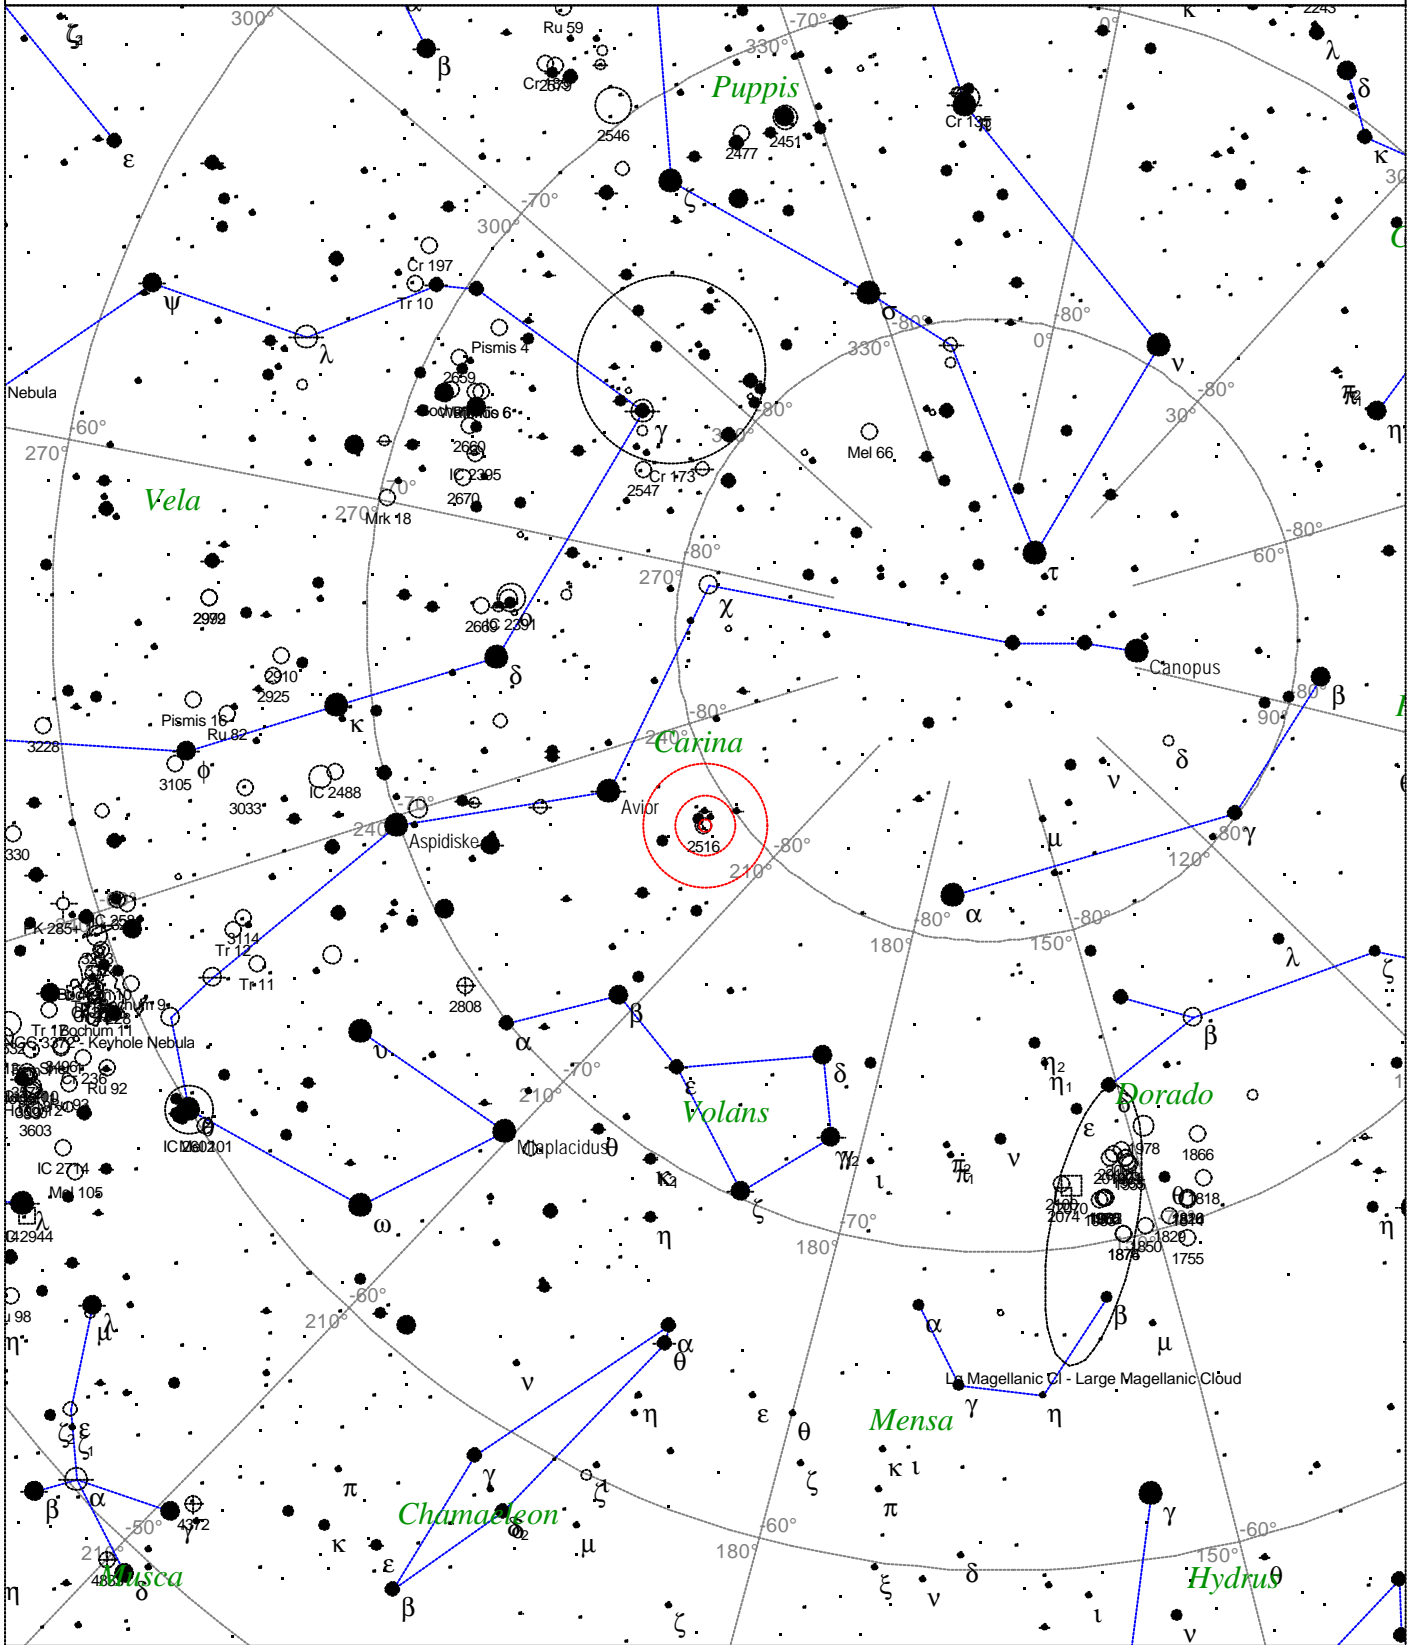

Caldwell 96 - NGC 2516

STARS ● <3 ● 3.5 ● 4 ● 4.5 ● 5 ● 5.5 ● 6 ● 6.5 ● >7	SYMBOLS ● Multiple star ○ Variable star ☄ Comet ☾ Galaxy □ Bright nebula □ Dark nebula ⊕ Globular cluster ○ Open cluster ♁ Planetary nebula ⊠ Quasar △ Radio source × X-ray source ○ Other object	<i>Caldwell 96 - NGC 2516</i> <i>Type of object: Open cluster</i> <i>Magnitude: 3.0</i> <i>Size: 21.0'</i> <i>Right ascension: 7h 58m 8s</i> <i>Declination: -60° 45' 16"</i> <i>Constellation: Carina</i>

Local Time: 19:40:11 12-Sep-2002	UTC: 19:40:11 12-Sep-2002	Sidereal Time: 18:56:39
Location: 53° 27' 0" N 2° 31' 0" W	RA: 7h58m08s Dec: -60° 45' Field: 45.0°	Julian Day: 2452530.3196