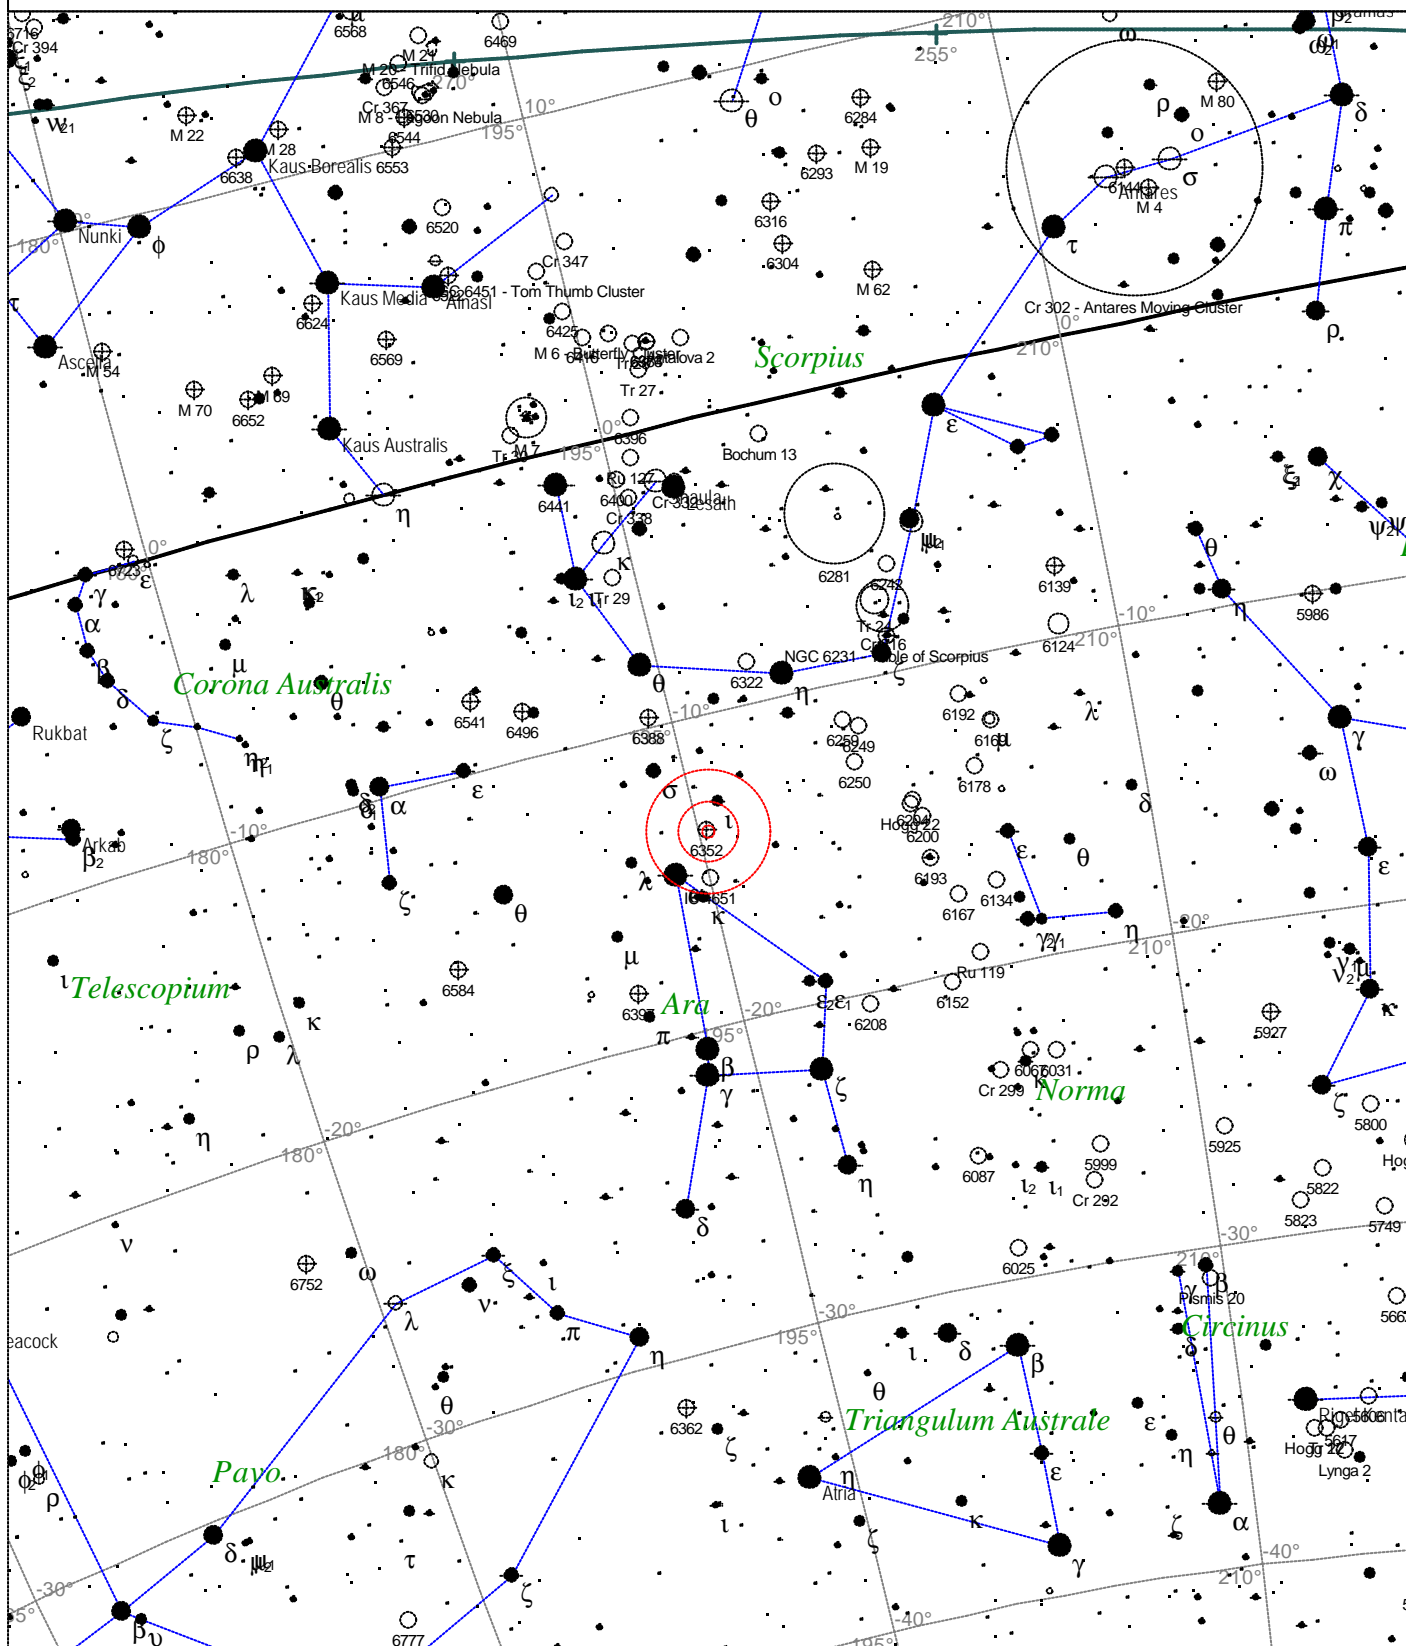

Caldwell 81 - NGC 6352

STARS ● <3 ● 3.5 ● 4 ● 4.5 ● 5 ● 5.5 ● 6 ● 6.5 ● >7	SYMBOLS ● Multiple star ○ Variable star ☄ Comet ☐ Galaxy ☐ Bright nebula ☐ Dark nebula ⊕ Globular cluster ○ Open cluster ☉ Planetary nebula ☒ Quasar △ Radio source × X-ray source ○ Other object	<i>Caldwell 81 - NGC 6352</i> Type of object: Globular cluster Magnitude: 8.0 Size: 7.1' Right ascension: 17h 25m 40s Declination: -48° 25' 41" Constellation: Ara

Local Time: 19:40:11 12-Sep-2002   UTC: 19:40:11 12-Sep-2002   Sidereal Time: 18:56:39
Location: 53° 27' 0" N 2° 31' 0" W   RA: 17h25m40s Dec: -48° 25' Field: 45.0°   Julian Day: 2452530.3196