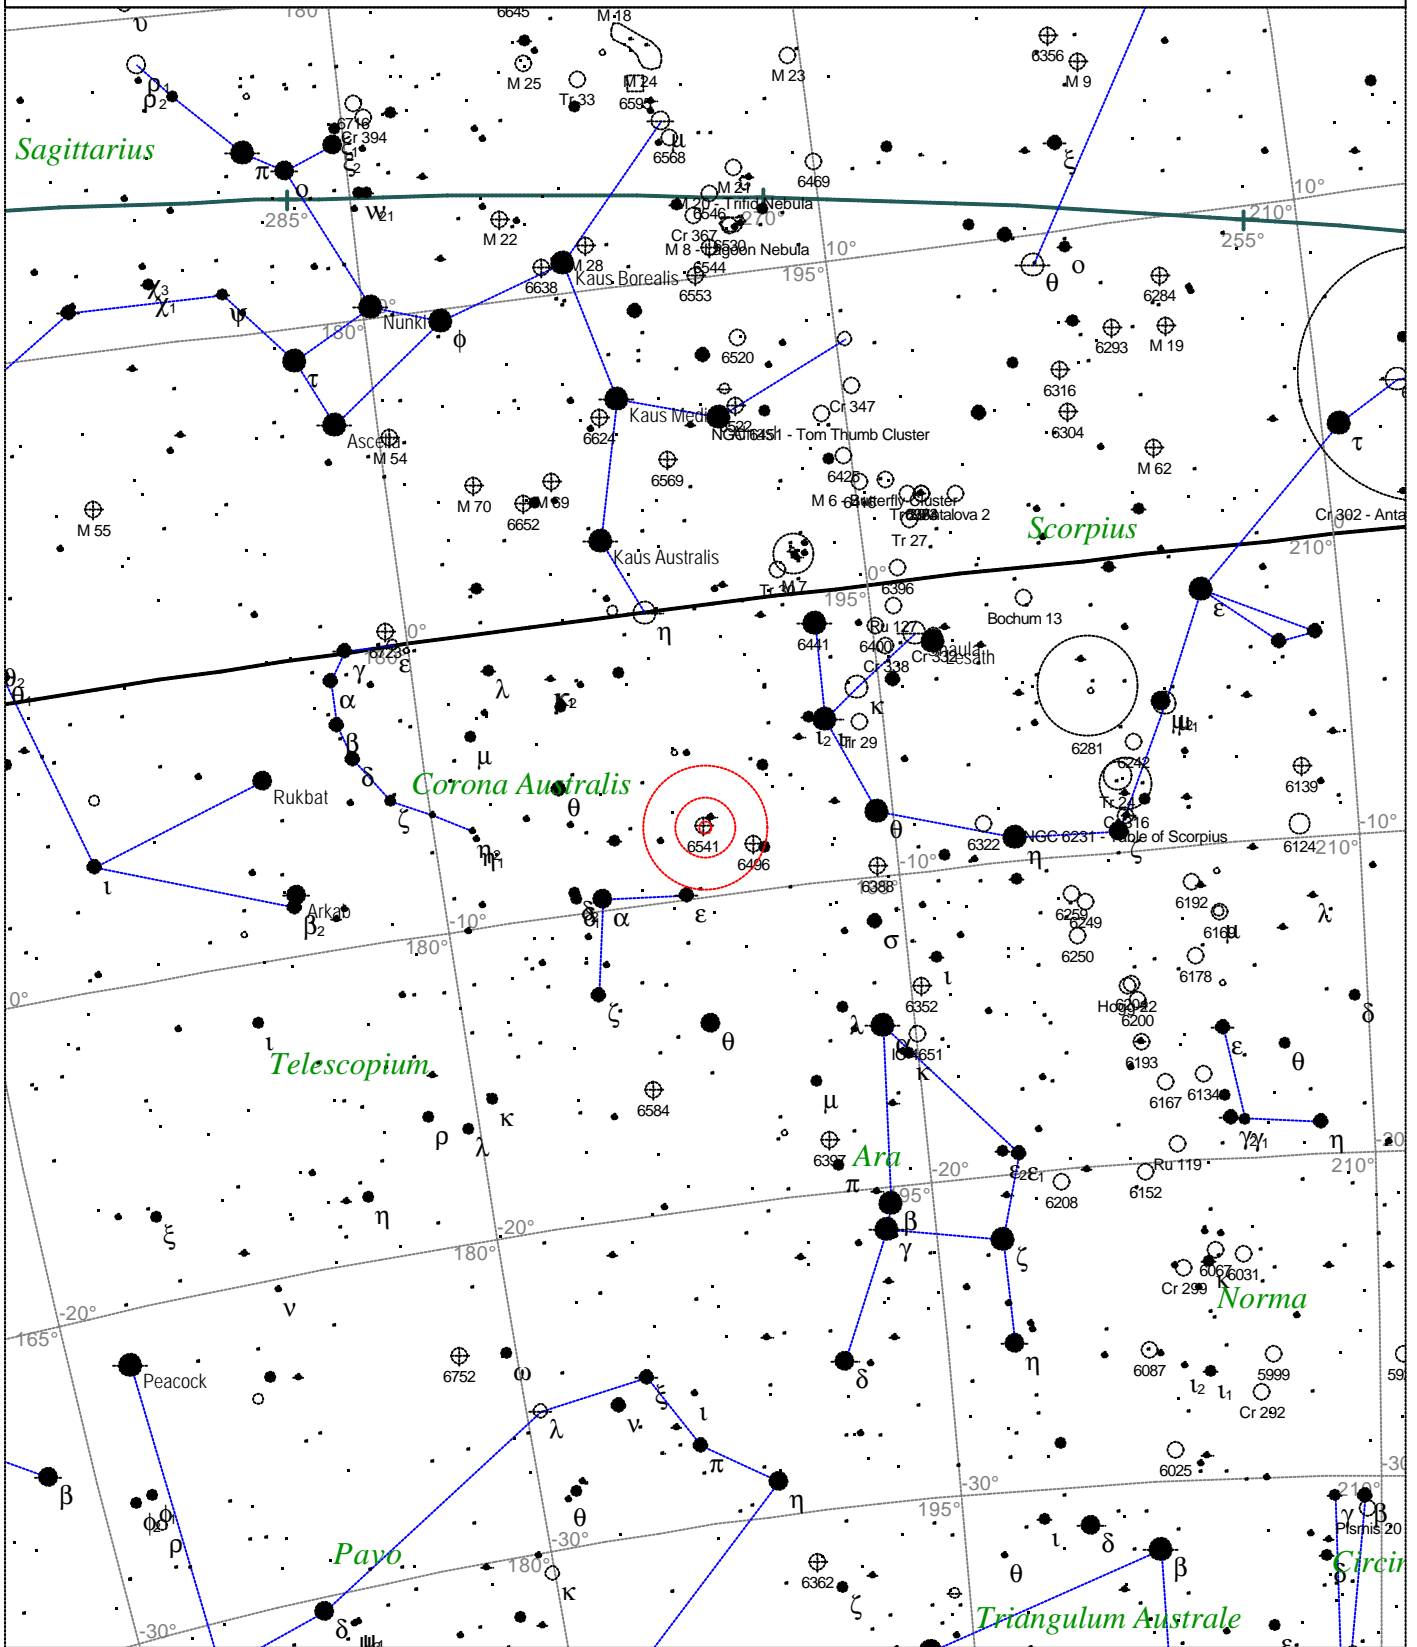

Caldwell 78 - NGC 6541

STARS ● <3 ● 3.5 ● 4 ● 4.5 ● 5 ● 5.5	SYMBOLS ● Multiple star ○ Variable star ☄ Comet ☉ Galaxy ☐ Bright nebula ☐ Dark nebula ⊕ Globular cluster ○ Open cluster ⊕ Planetary nebula ☉ Quasar △ Radio source × X-ray source ○ Other object	<i>Caldwell 78 - NGC 6541</i> Type of object: Globular cluster Magnitude: 6.3 Size: 13.1' Right ascension: 18h 8m 13s Declination: -43° 42' 50" Constellation: Corona Australis

Local Time: 19:40:11 12-Sep-2002
Location: 53° 27' 0" N 2° 31' 0" W

UTC: 19:40:11 12-Sep-2002
RA: 18h08m13s Dec: -43° 42' Field: 45.0°

Sidereal Time: 18:56:39
Julian Day: 2452530.3196