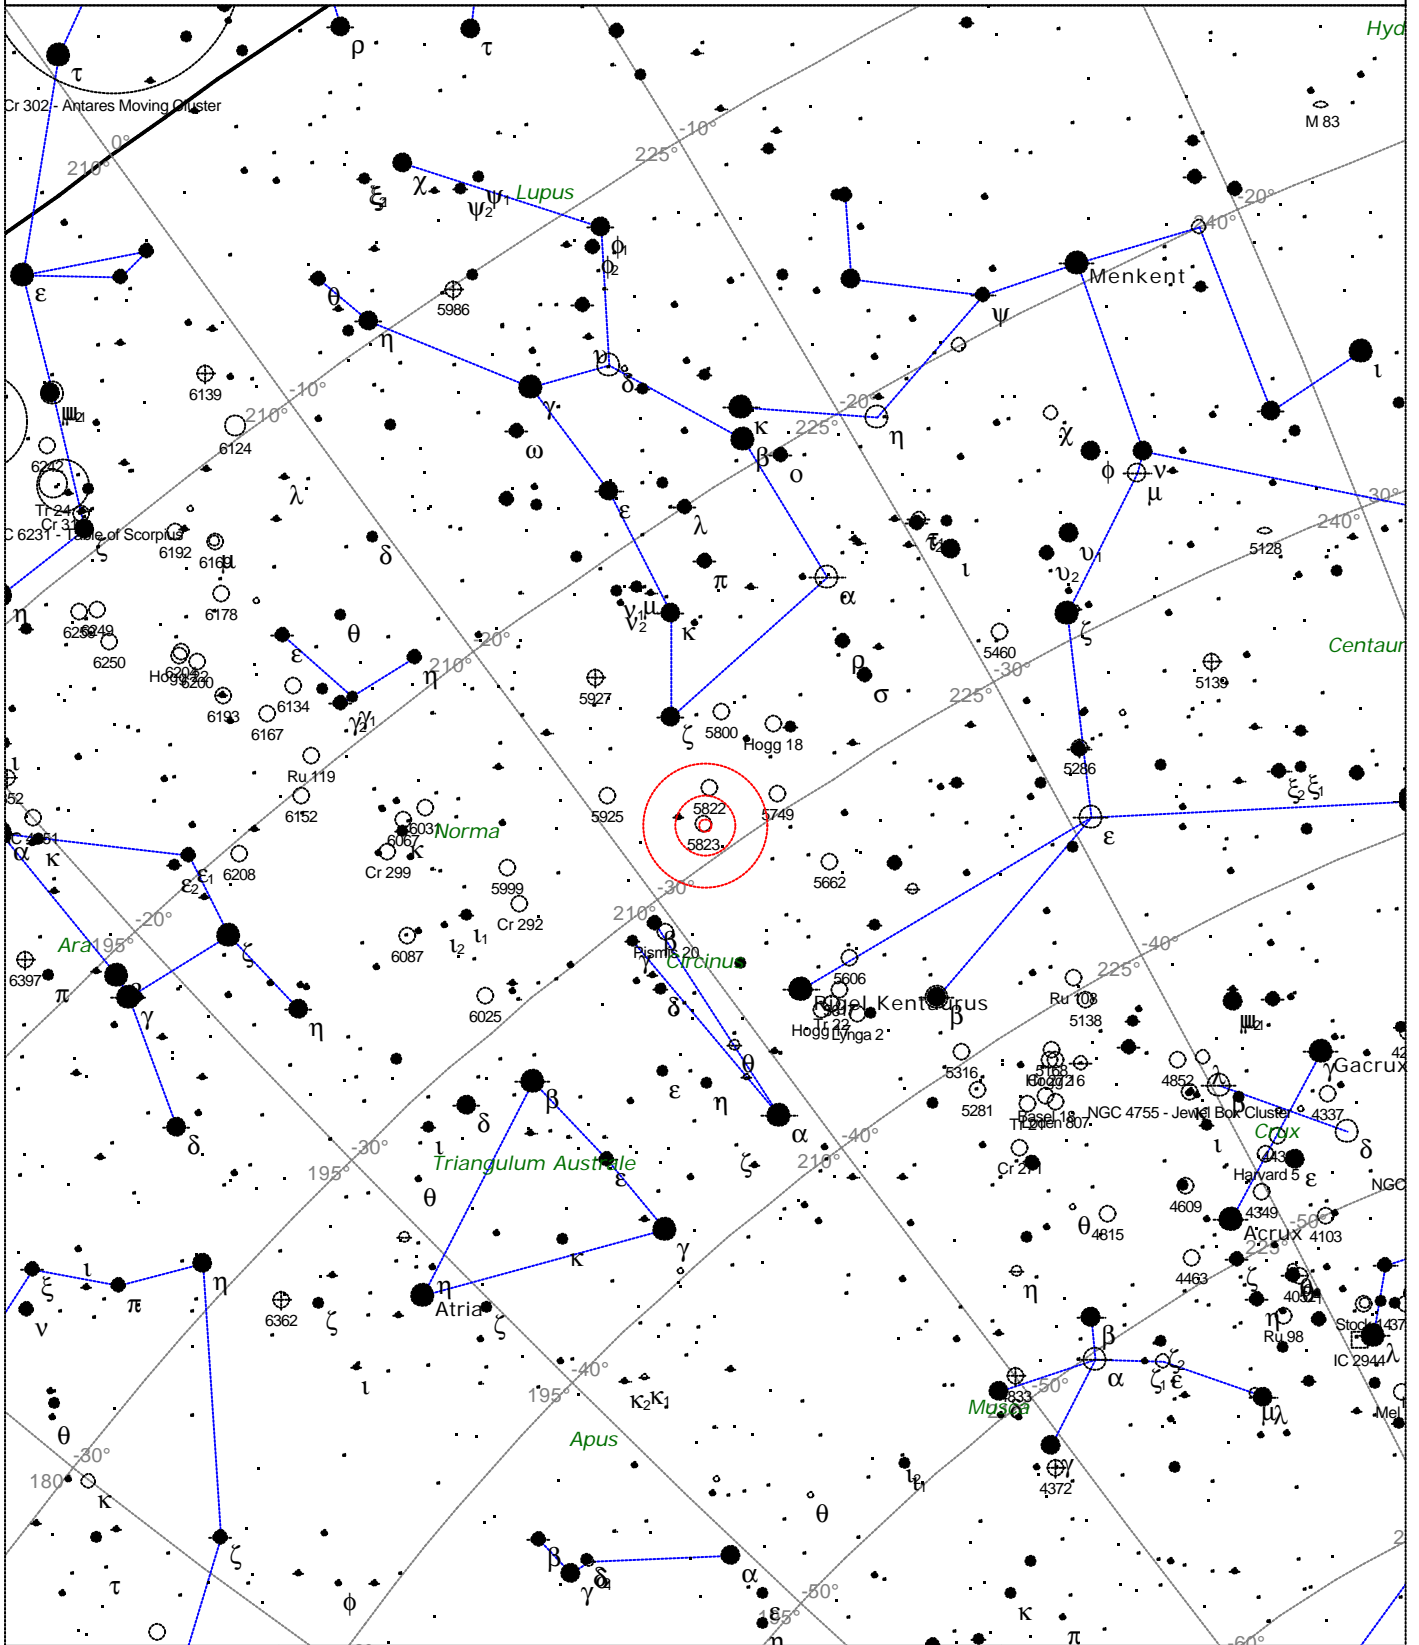

Caldwell 88 - NGC 5823

STARS ● <3 ● 3.5 ● 4 ● 4.5 ● 5 ● 5.5 ● 6 ● 6.5 ● >7	SYMBOLS ● Multiple star ○ Variable star ☄ Comet ☾ Galaxy □ Bright nebula □ Dark nebula ⊕ Globular cluster ○ Open cluster ⊕ Planetary nebula ⊗ Quasar △ Radio source × X-ray source ○ Other object	<i>Caldwell 88 - NGC 5823</i> <i>Type of object: Open cluster</i> <i>Magnitude: 7.0</i> <i>Size: 12.0'</i> <i>Right ascension: 15h 5m 40s</i> <i>Declination: -55° 36' 57"</i> <i>Constellation: Circinus</i>

Local Time: 19:40:11 12-Sep-2002	UTC: 19:40:11 12-Sep-2002	Sidereal Time: 18:56:39
Location: 53° 27' 0" N 2° 31' 0" W	RA: 15h05m40s Dec: -55° 36' Field: 45.0°	Julian Day: 2452530.3196