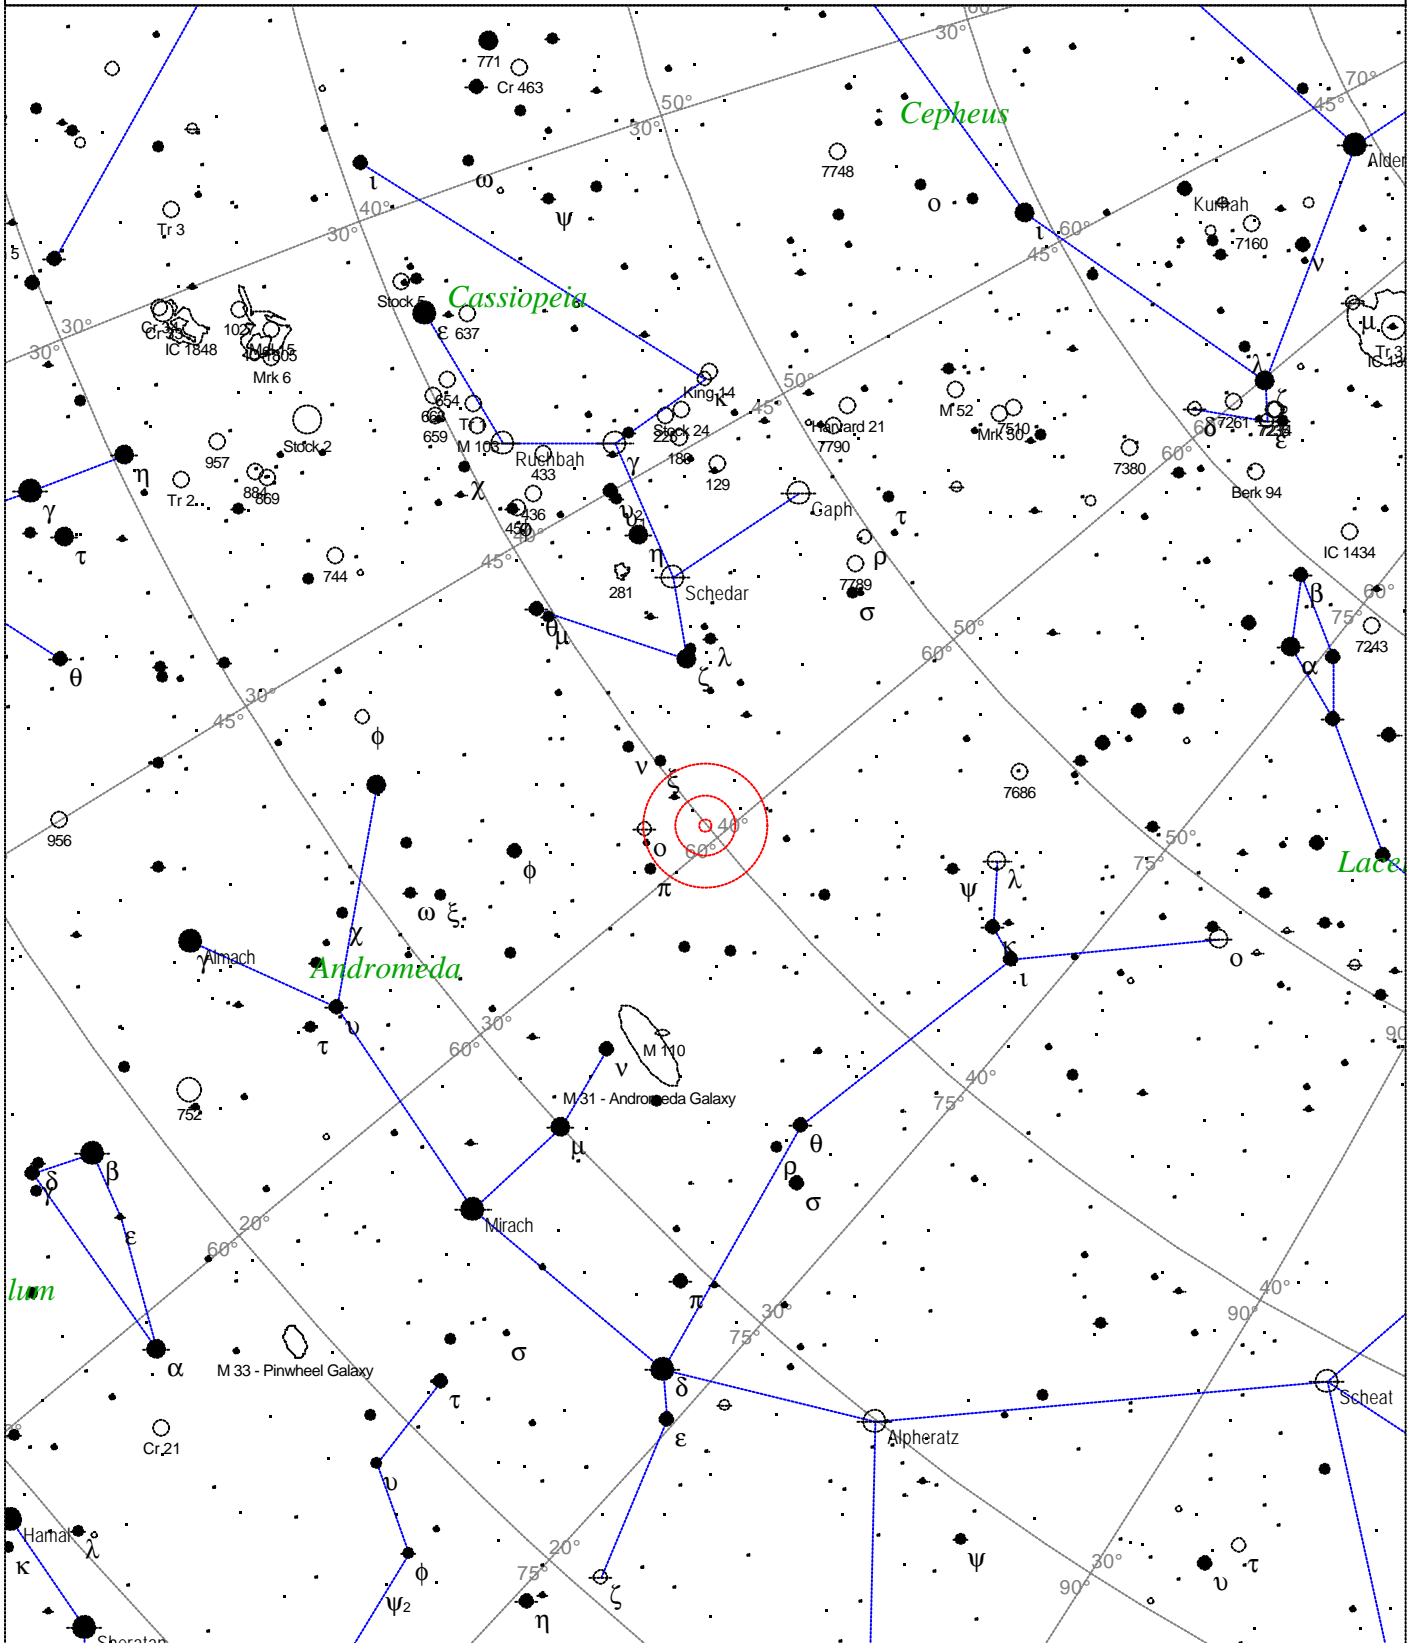

Caldwell 17 - NGC 147

STARS	SYMBOLS			Caldwell 17 - NGC 147
● <3 ● 3.5 ● 4 ● 4.5 ● 5 ● 5.5	● Multiple star ○ Variable star ☄ Comet ☉ Galaxy □ Bright nebula	□ Dark nebula ⊕ Globular cluster ○ Open cluster ⊕ Planetary nebula ☄ Quasar	△ Radio source × X-ray source ○ Other object	<i>Type of object:</i> Galaxy <i>Magnitude:</i> 10.4 <i>Surface brightness:</i> 14.2 mag/sq arcmin <i>Size:</i> 13.5'x8.2' <i>Position angle:</i> 25° <i>Right ascension:</i> 0h 33m 21s <i>Declination:</i> +48° 31' 12"

Local Time: 19:40:11 12-Sep-2002
Location: 53° 27' 0" N 2° 31' 0" W

UTC: 19:40:11 12-Sep-2002
RA: 0h33m21s Dec: +48° 31' Field: 45.0°

Sidereal Time: 18:56:39
Julian Day: 2452530.3196