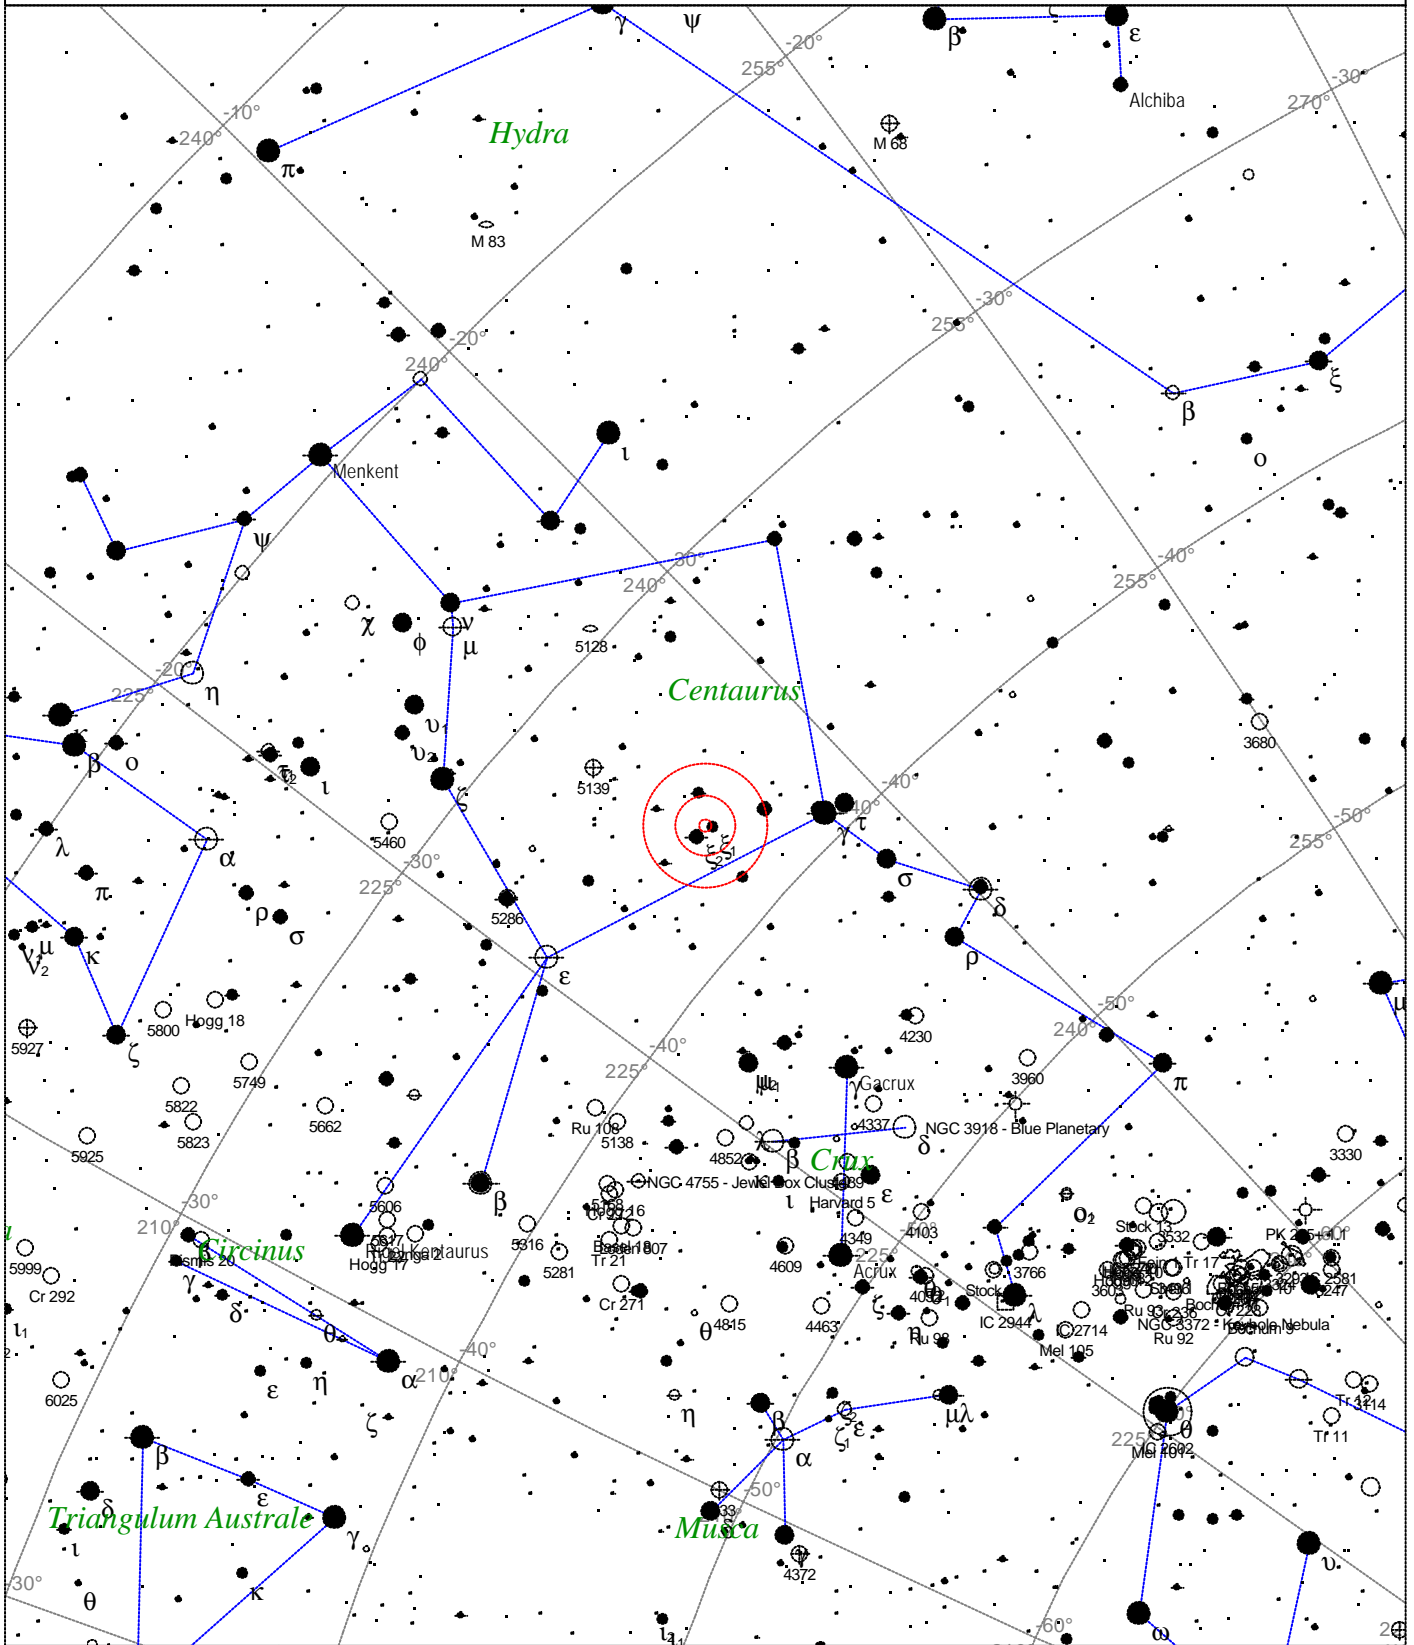

Caldwell 83 - NGC 4945

STARS ● <3 ● 3.5 ● 4 ● 4.5 ● 5 ● 5.5 ● 6 ● 6.5 ● >7	SYMBOLS ● Multiple star ○ Variable star ☄ Comet ☐ Galaxy ☐ Bright nebula ☐ Dark nebula ⊕ Globular cluster ○ Open cluster ⊕ Planetary nebula ☒ Quasar △ Radio source × X-ray source ○ Other object	<i>Caldwell 83 - NGC 4945</i> Type of object: Galaxy Magnitude: 9.3 Surface brightness: 13.6 mag/sq arcmin Size: 19.8'x4.0' Position angle: 43° Right ascension: 13h 5m 32s Declination: -49° 28' 36"

Local Time: 19:40:11 12-Sep-2002	UTC: 19:40:11 12-Sep-2002	Sidereal Time: 18:56:39
Location: 53° 27' 0" N 2° 31' 0" W	RA: 13h05m32s Dec: -49° 28' Field: 45.0°	Julian Day: 2452530.3196