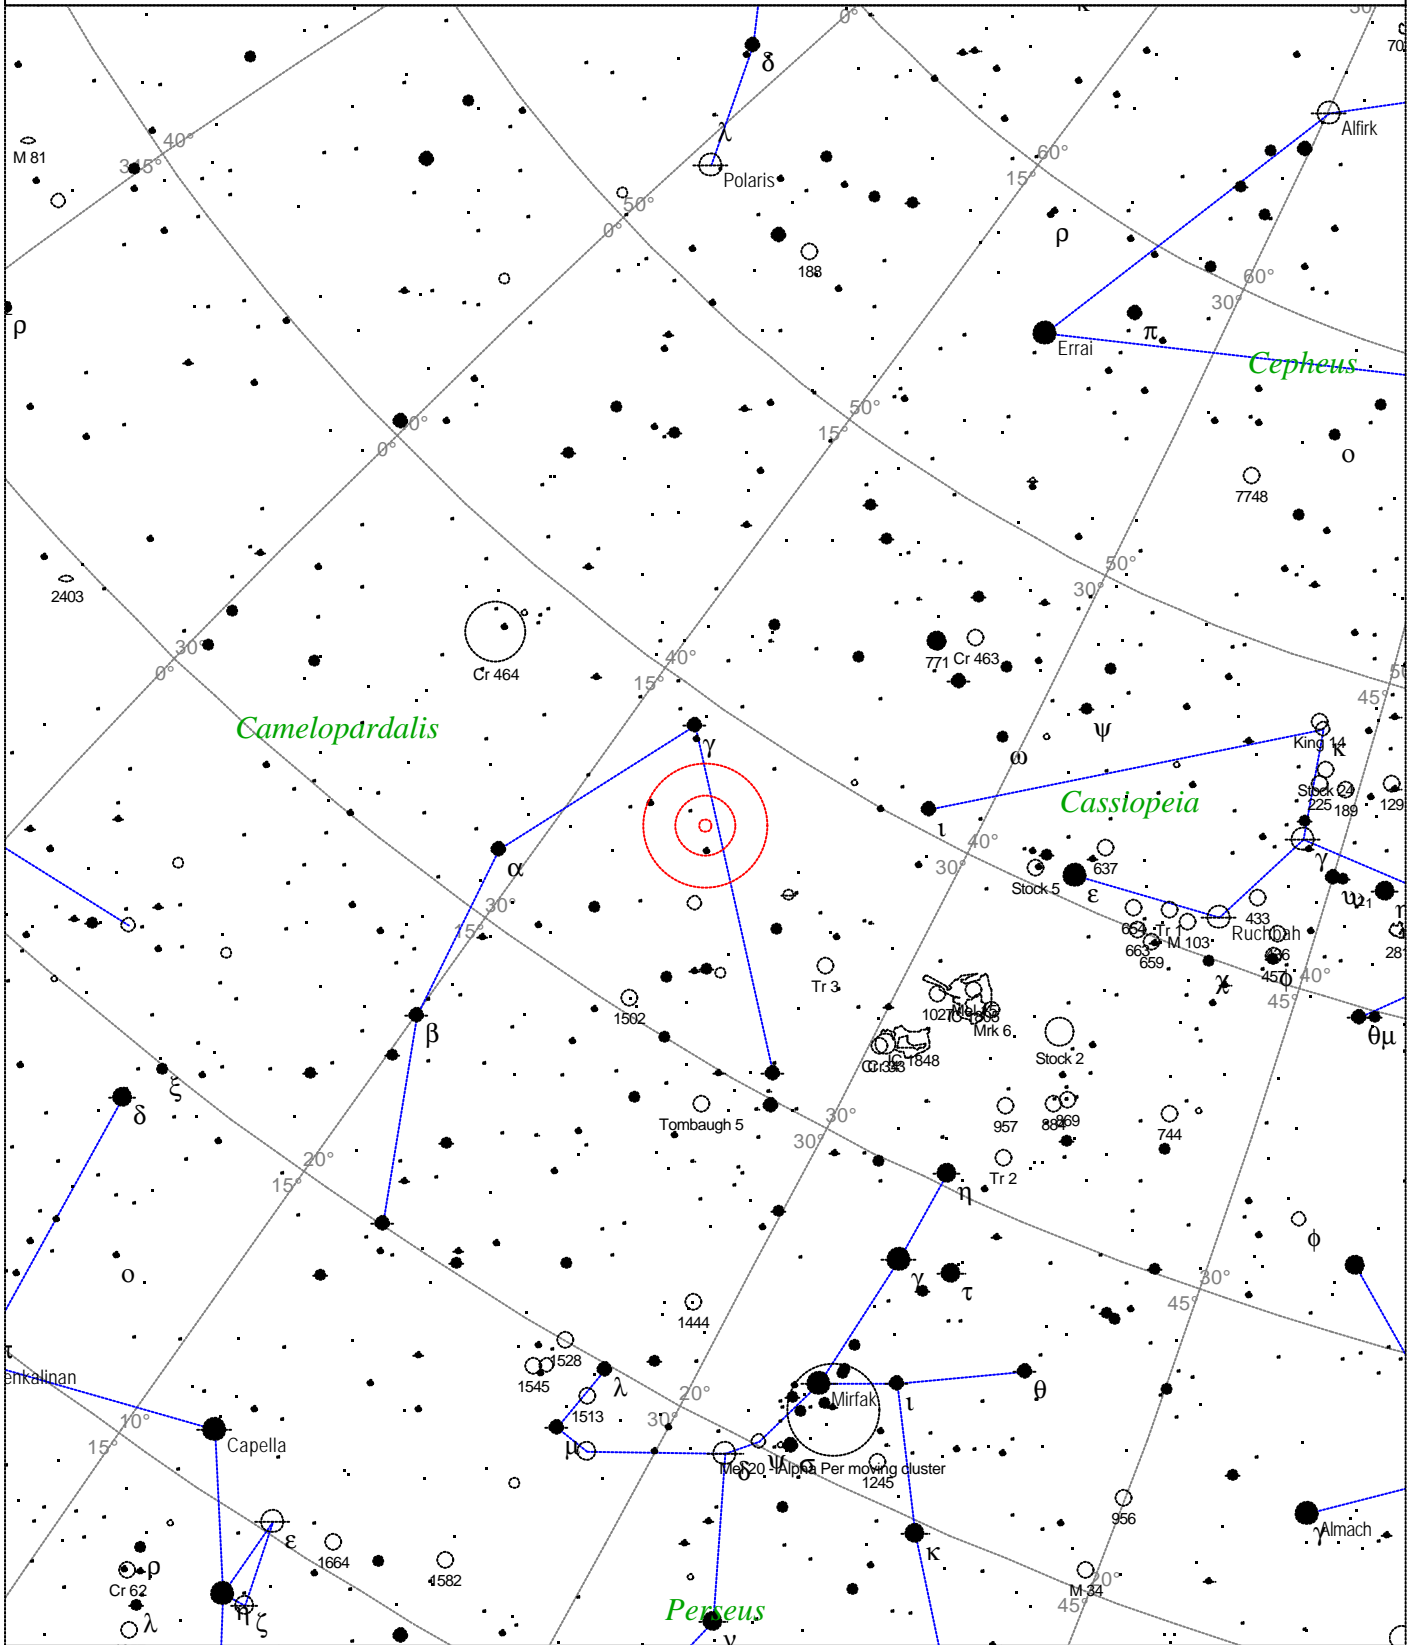

Caldwell 5 - IC 342

STARS ● <3 ● 3.5 ● 4 ● 4.5 ● 5 ● 5.5 ● 6 ● 6.5 ● >7	SYMBOLS ● Multiple star ○ Variable star ☄ Comet ☉ Galaxy □ Bright nebula □ Dark nebula ⊕ Globular cluster ○ Open cluster ⊕ Planetary nebula ⊗ Quasar △ Radio source × X-ray source ○ Other object	<i>Caldwell 5 - IC 342</i> Type of object: Galaxy Magnitude: 9.1 Surface brightness: 15.7 mag/sq arcmin Size: 20.9'x20.4' Right ascension: 3h 47m 3s Declination: +68° 5' 58" Constellation: Camelopardalis

Local Time: 19:40:11 12-Sep-2002	UTC: 19:40:11 12-Sep-2002	Sidereal Time: 18:56:39
Location: 53° 27' 0" N 2° 31' 0" W	RA: 3h47m03s Dec: +68° 05' Field: 45.0°	Julian Day: 2452530.3196