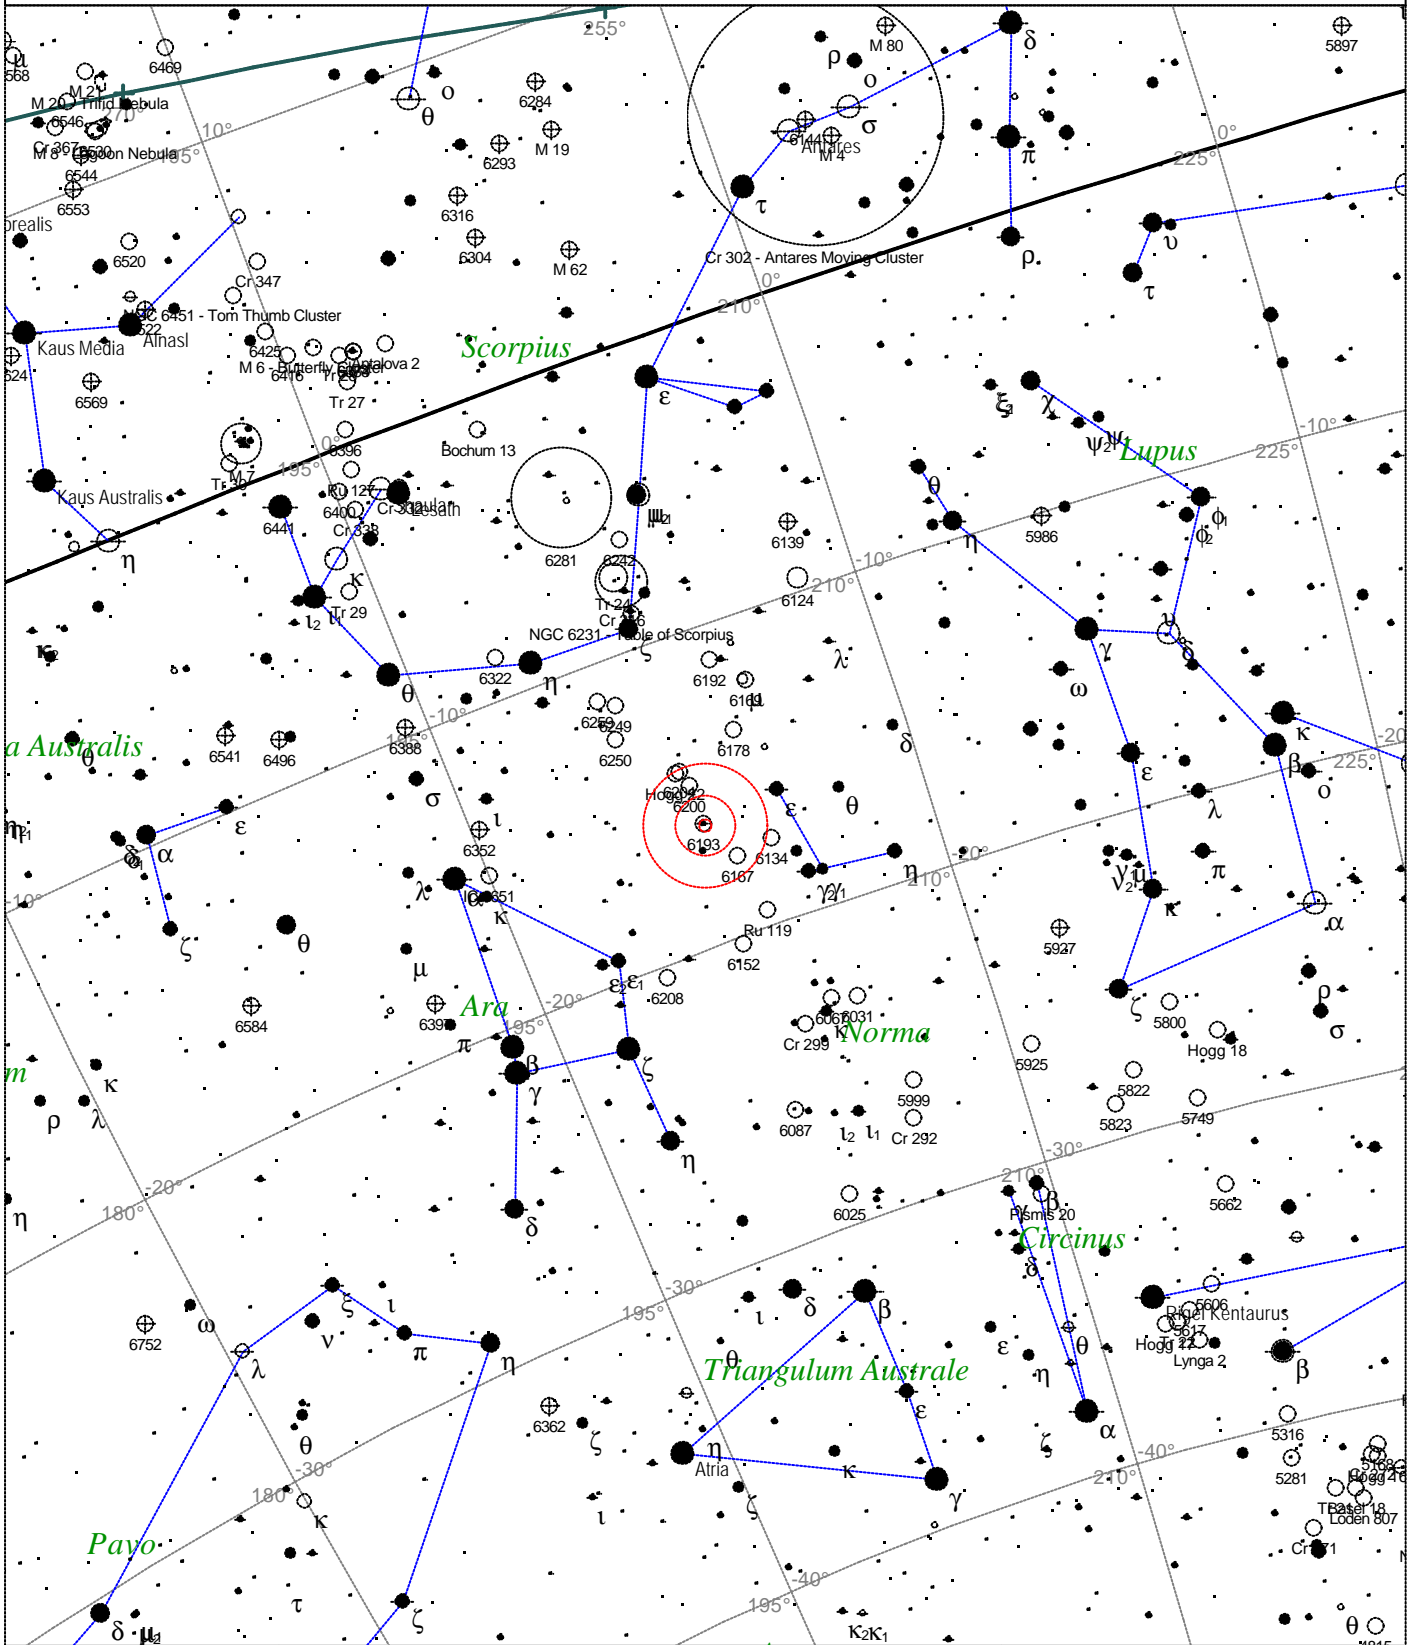

Caldwell 82 - NGC 6193

STARS ● <3 ● 3.5 ● 4 ● 4.5 ● 5 ● 5.5 ● 6 ● 6.5 ● >7	SYMBOLS ● Multiple star ○ Variable star ☄ Comet ☉ Galaxy □ Bright nebula ◻ Dark nebula ⊕ Globular cluster ○ Open cluster ♁ Planetary nebula ⊞ Quasar △ Radio source × X-ray source ○ Other object	Caldwell 82 - NGC 6193 Type of object: Open cluster Magnitude: 5.0 Size: 15.0' Right ascension: 16h 41m 30s Declination: -48° 46' 13" Constellation: Ara

Local Time: 19:40:11 12-Sep-2002   UTC: 19:40:11 12-Sep-2002   Sidereal Time: 18:56:39
Location: 53° 27' 0" N 2° 31' 0" W   RA: 16h41m30s Dec: -48° 46' Field: 45.0°   Julian Day: 2452530.3196