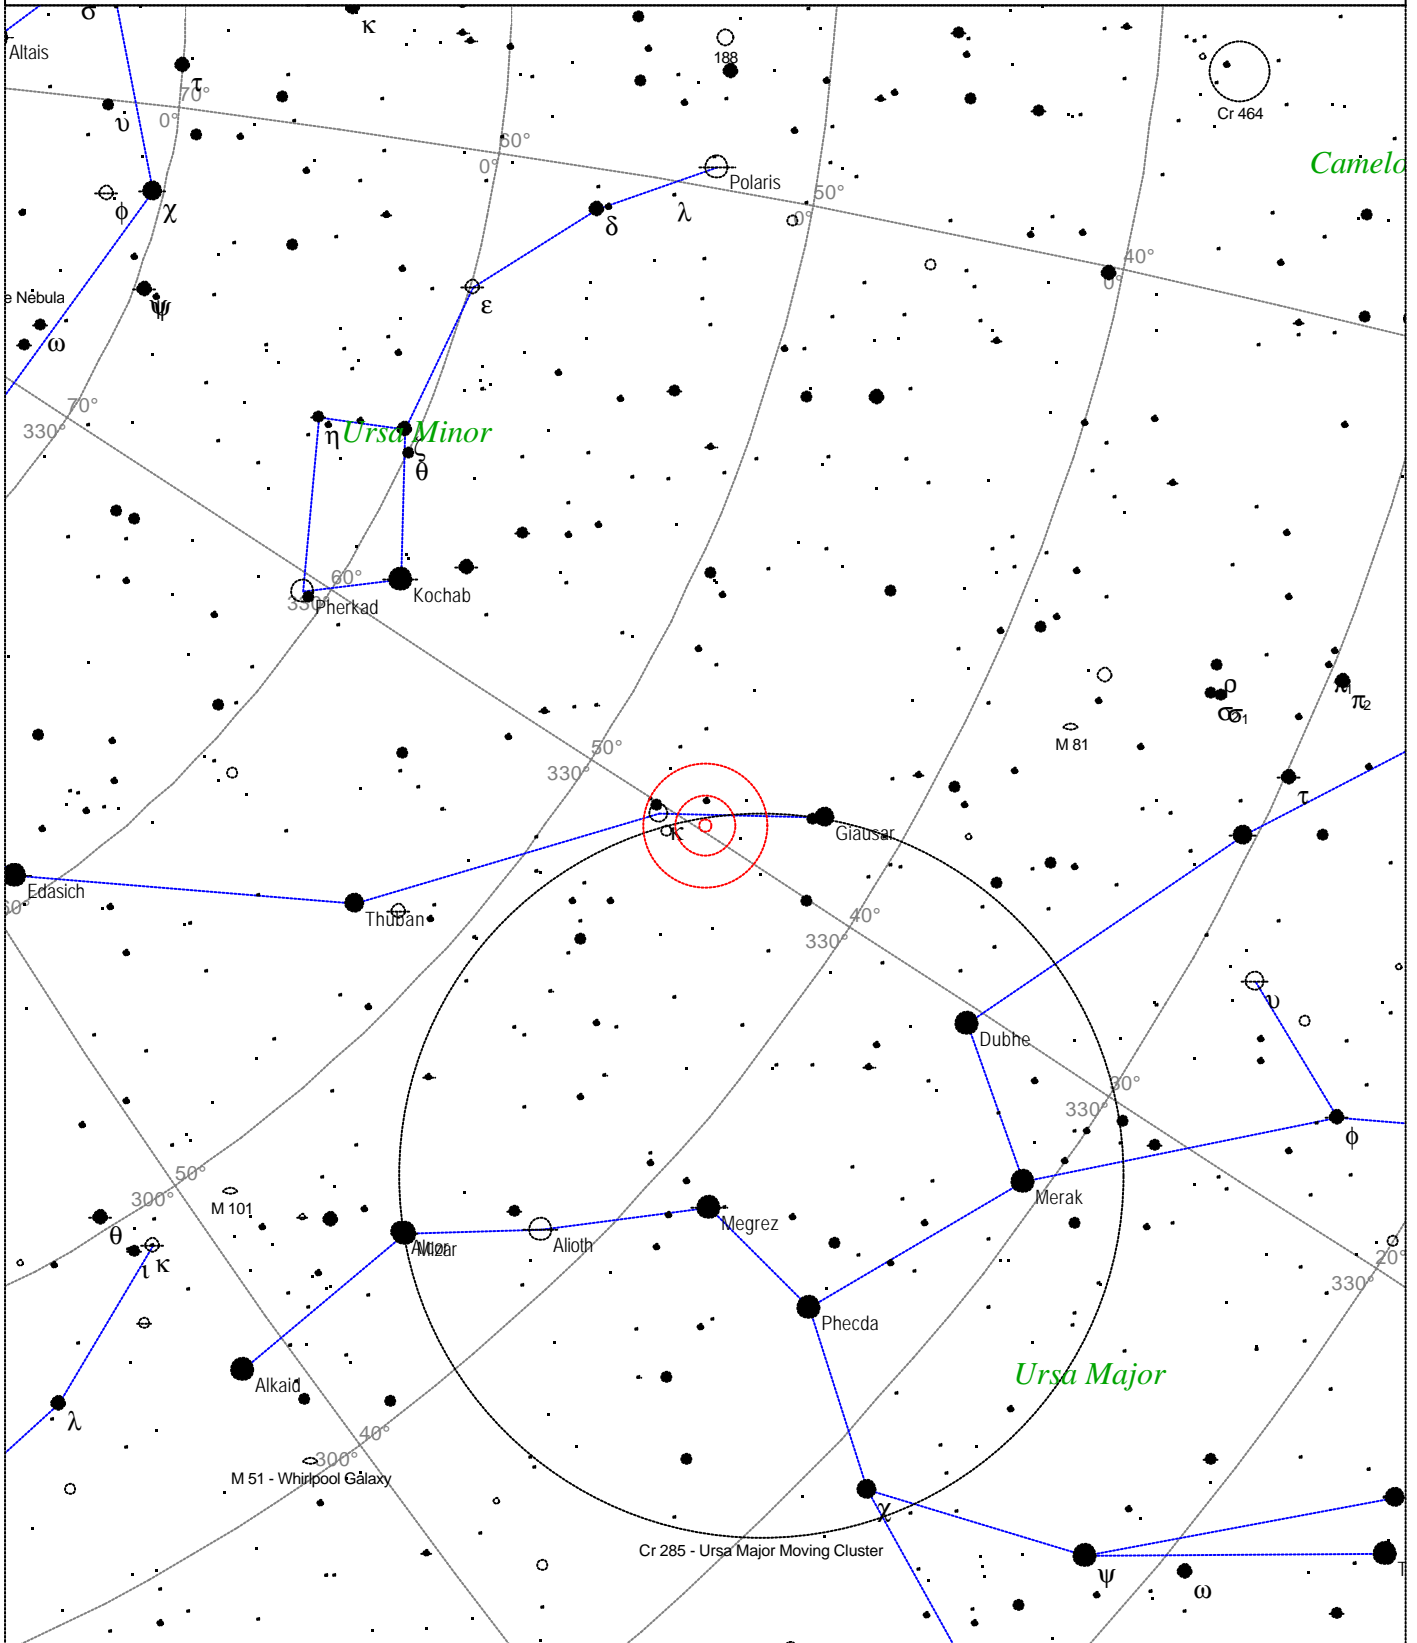

Caldwell 3 - NGC 4236

STARS ● <3 ● 3.5 ● 4 ● 4.5 ● 5 ● 5.5 · 6 · 6.5 · >7	SYMBOLS ● Multiple star ○ Variable star ☄ Comet ☾ Galaxy □ Bright nebula □ Dark nebula ⊕ Globular cluster ○ Open cluster ⊕ Planetary nebula ⊗ Quasar △ Radio source × X-ray source ○ Other object	<i>Caldwell 3 - NGC 4236-1</i> Type of object: Galaxy Magnitude: 10.7 Surface brightness: 14.7 mag/sq arcmin Size: 22.6'x6.9' Position angle: 162° Right ascension: 12h 16m 47s Declination: +69° 27' 6"

Local Time: 19:40:11 12-Sep-2002
Location: 53° 27' 0" N 2° 31' 0" W

UTC: 19:40:11 12-Sep-2002
RA: 12h16m47s Dec: +69° 27' Field: 45.0°

Sidereal Time: 18:56:39
Julian Day: 2452530.3196