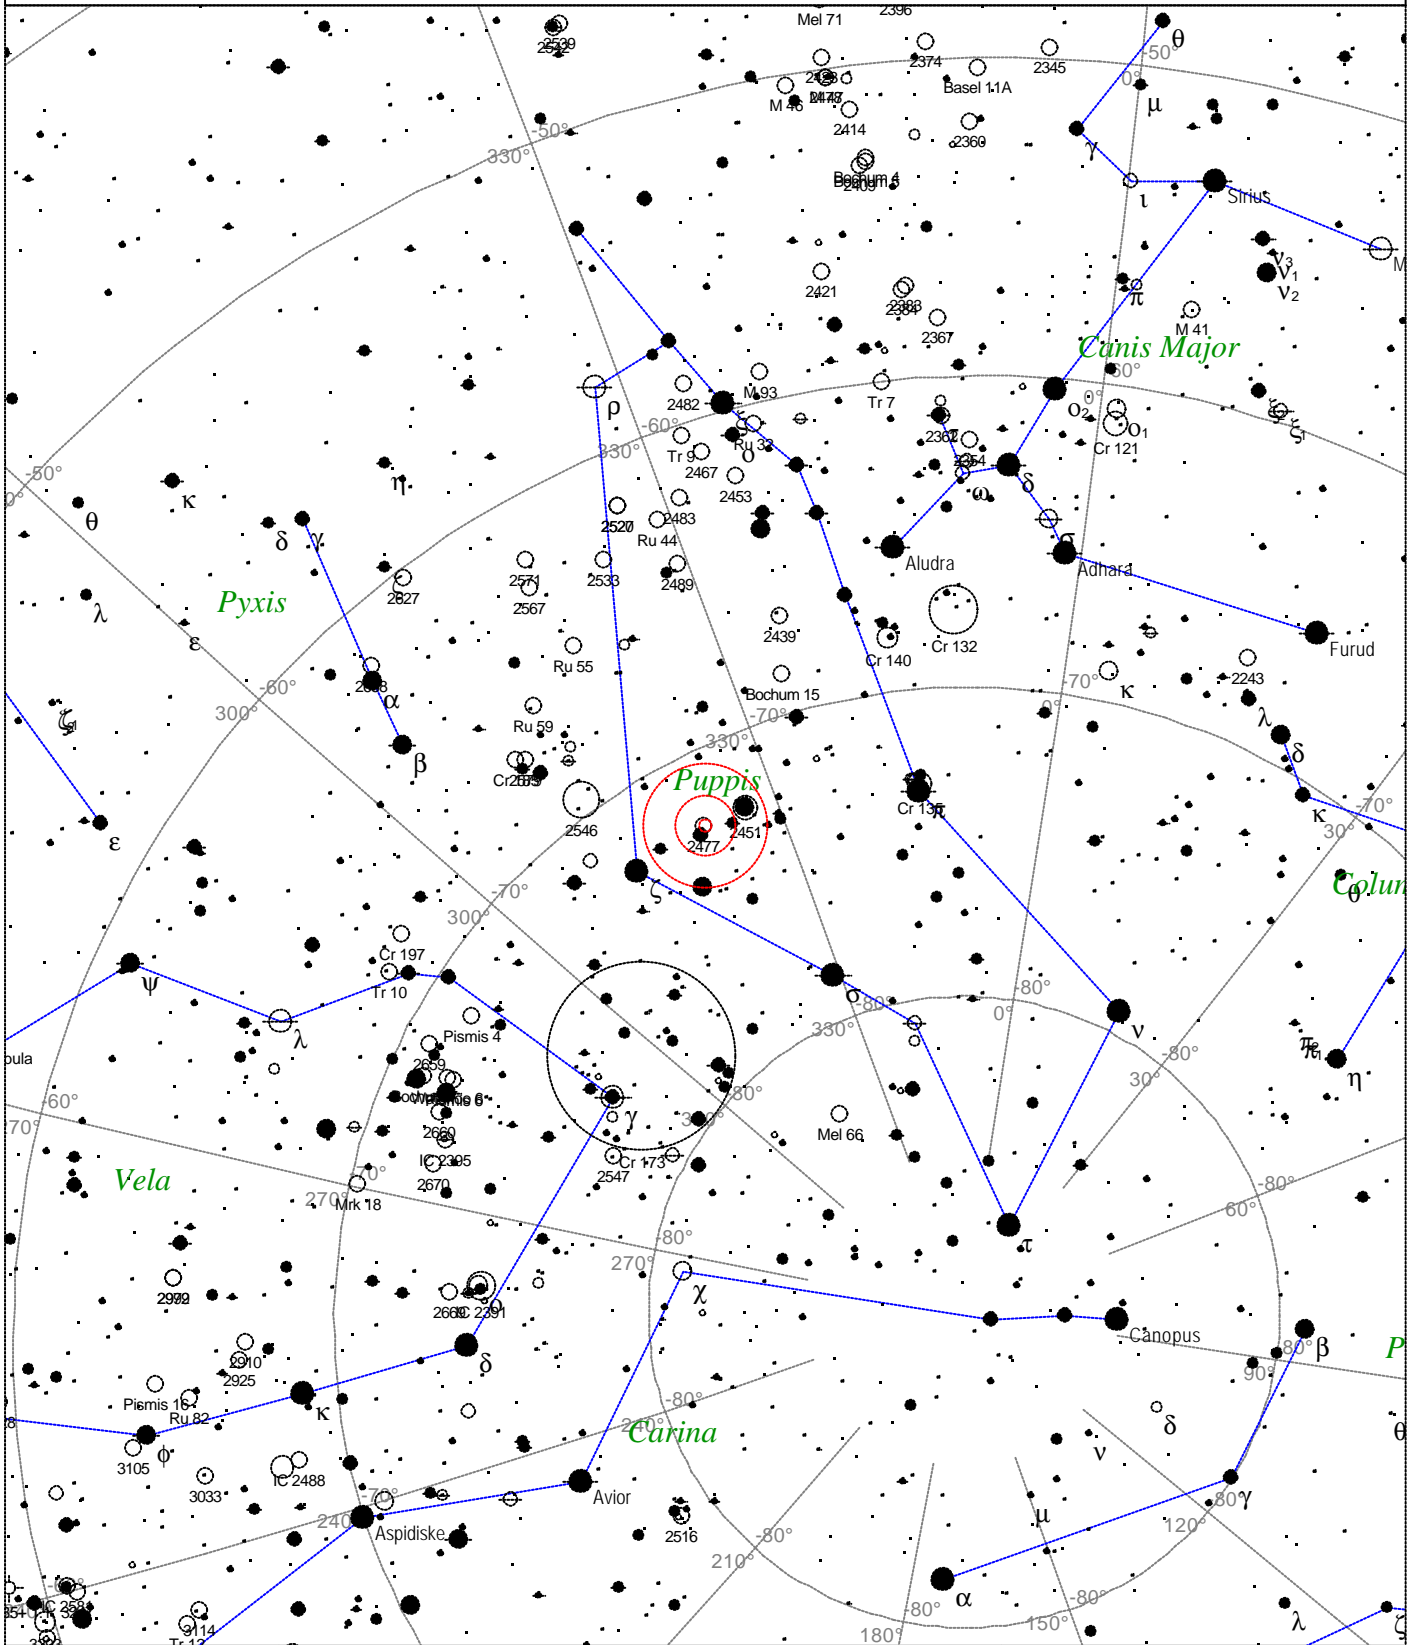

Caldwell 71 - NGC 2477

STARS ● <3 ● 3.5 ● 4 ● 4.5 ● 5 ● 5.5 ● 6 ● 6.5 ● >7	SYMBOLS ● Multiple star ○ Variable star ☄ Comet ☉ Galaxy □ Bright nebula □ Dark nebula ⊕ Globular cluster ○ Open cluster ⊕ Planetary nebula ⊗ Quasar △ Radio source × X-ray source ○ Other object	<i>Caldwell 71 - NGC 2477</i> Type of object: Open cluster Magnitude: 5.0 Size: 20.0' Right ascension: 7h 52m 14s Declination: -38° 32' 4" Constellation: Puppis

Local Time: 19:40:11 12-Sep-2002   UTC: 19:40:11 12-Sep-2002   Sidereal Time: 18:56:39
Location: 53° 27' 0" N 2° 31' 0" W   RA: 7h52m14s Dec: -38° 32' Field: 45.0°   Julian Day: 2452530.3196