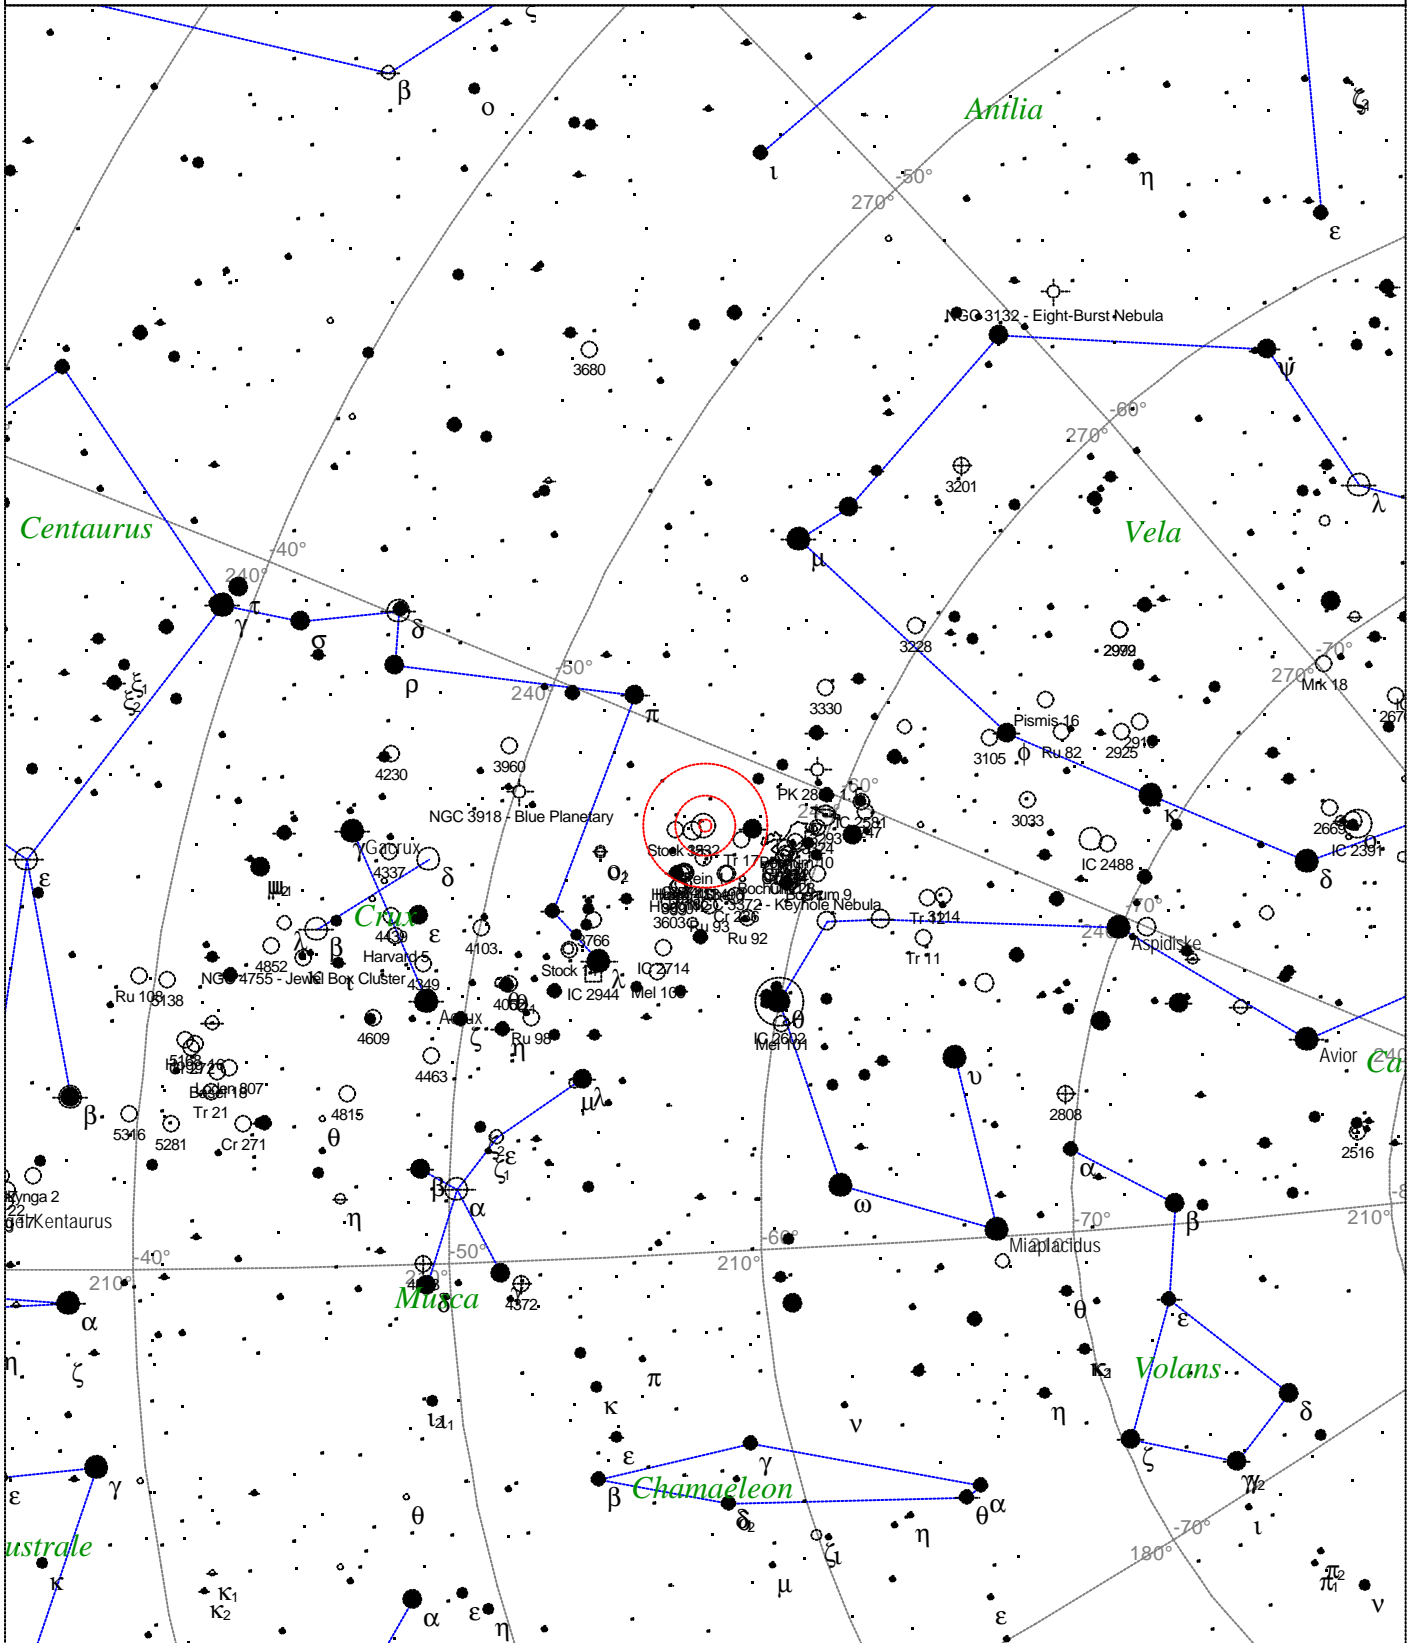

Caldwell 91 - NGC 3532

STARS ● <3 ● 3.5 ● 4 ● 4.5 ● 5 ● 5.5	SYMBOLS ● Multiple star ○ Variable star ☄ Comet ☐ Galaxy ☐ Bright nebula ☐ Dark nebula ⊕ Globular cluster ○ Open cluster ⊕ Planetary nebula ☒ Quasar △ Radio source × X-ray source ○ Other object	<i>Caldwell 91 - NGC 3532</i> Type of object: Open cluster Magnitude: 3.0 Size: 50.0' Right ascension: 11h 5m 42s Declination: -58° 45' 52" Constellation: Carina

Local Time: 19:40:11 12-Sep-2002
Location: 53° 27' 0" N 2° 31' 0" W

UTC: 19:40:11 12-Sep-2002
RA: 11h05m42s Dec: -58° 45' Field: 45.0°

Sidereal Time: 18:56:39
Julian Day: 2452530.3196