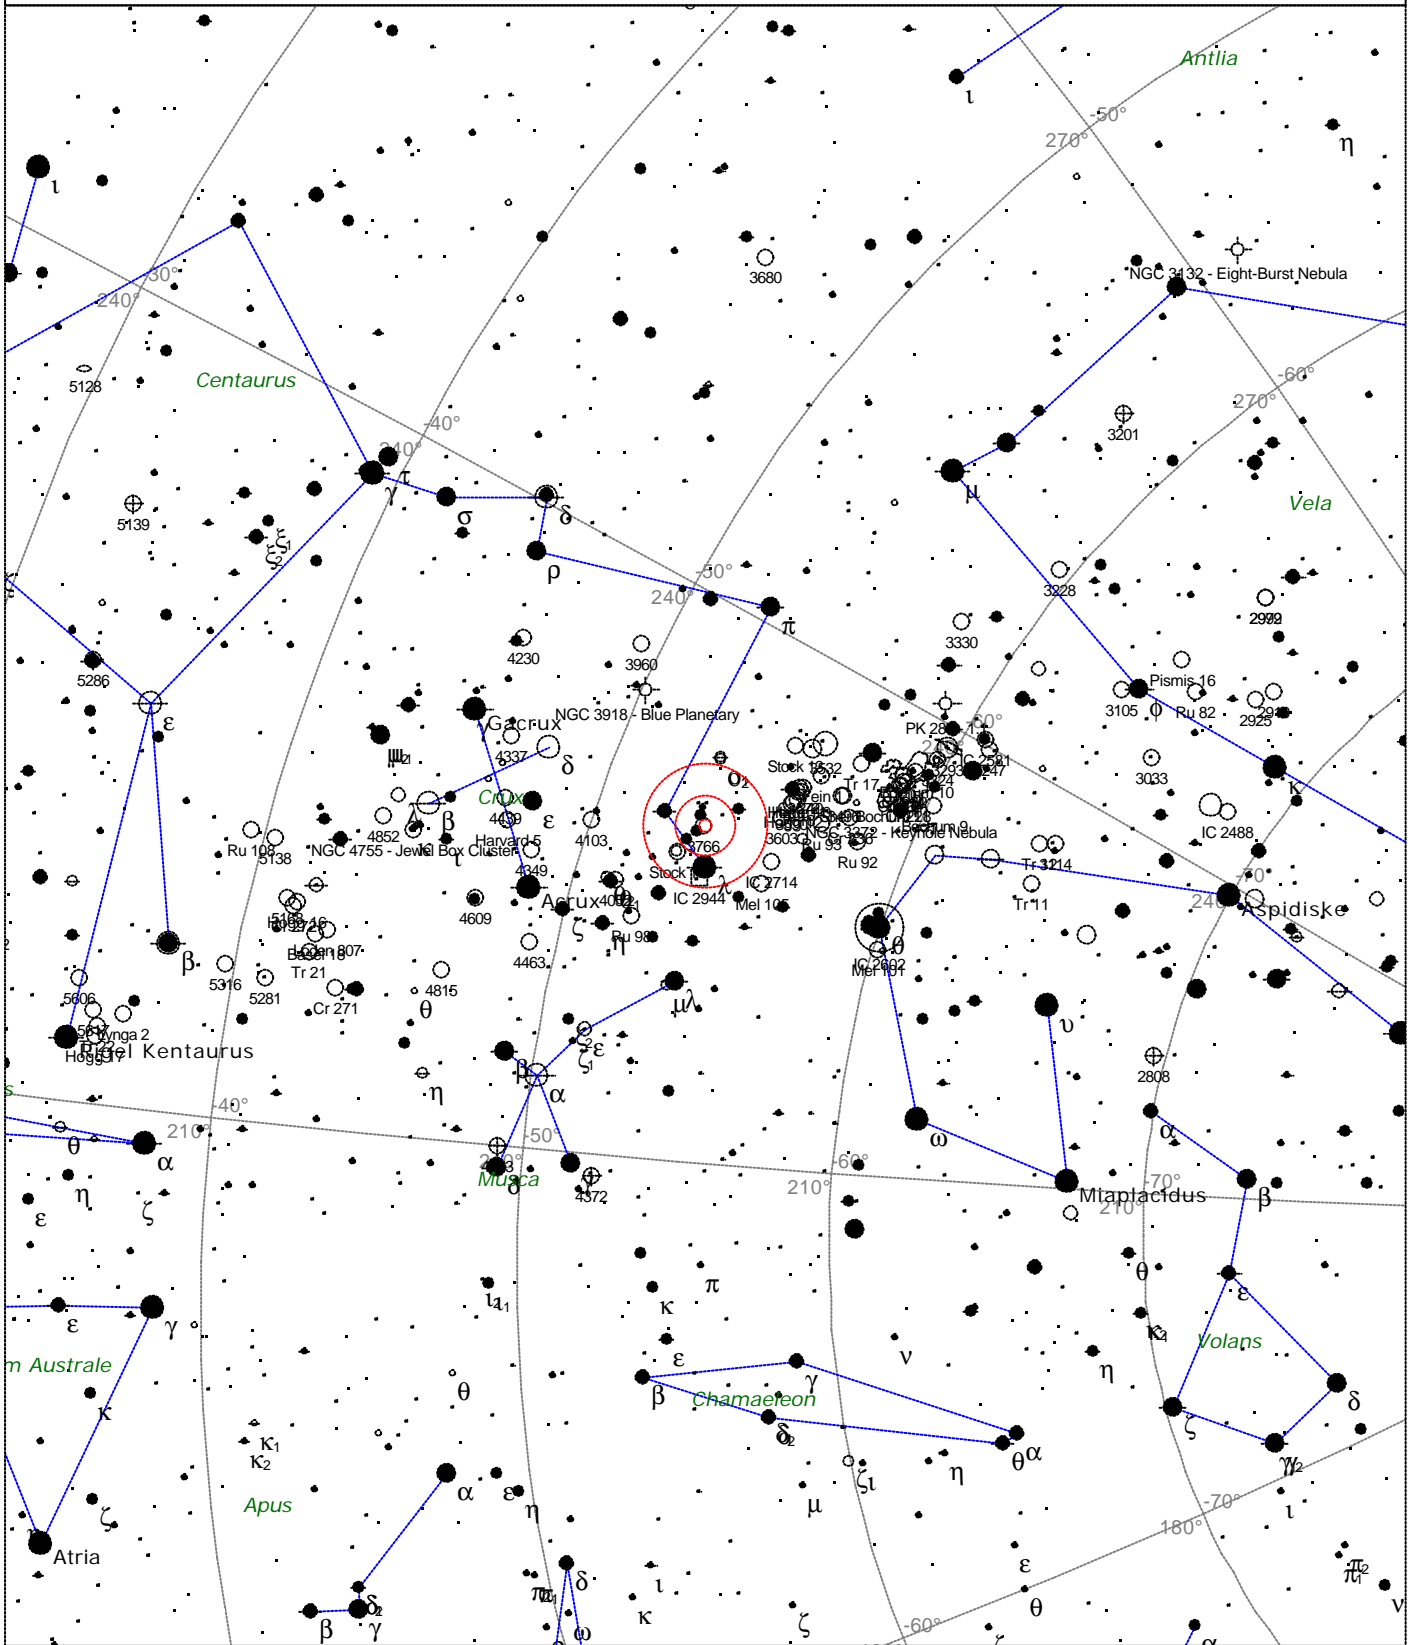

Caldwell 97 - NGC 3766

STARS ● <3 ● 3.5 ● 4 ● 4.5 ● 5 ● 5.5 ● 6 ● 6.5 ● >7	SYMBOLS ● Multiple star ○ Variable star ☄ Comet ☾ Galaxy □ Bright nebula ◻ Dark nebula ⊕ Globular cluster ○ Open cluster ⊕ Planetary nebula ⊗ Quasar △ Radio source × X-ray source ○ Other object	Caldwell 97 - NGC 3766 Type of object: Open cluster Magnitude: 5.0 Size: 14.0' Right ascension: 11h 36m 18s Declination: -61° 37' 20" Constellation: Centaurus

Local Time: 19:40:11 12-Sep-2002   UTC: 19:40:11 12-Sep-2002   Sidereal Time: 18:56:39
Location: 53° 27' 0" N 2° 31' 0" W   RA: 11h36m18s Dec: -61° 37' Field: 45.0°   Julian Day: 2452530.3196