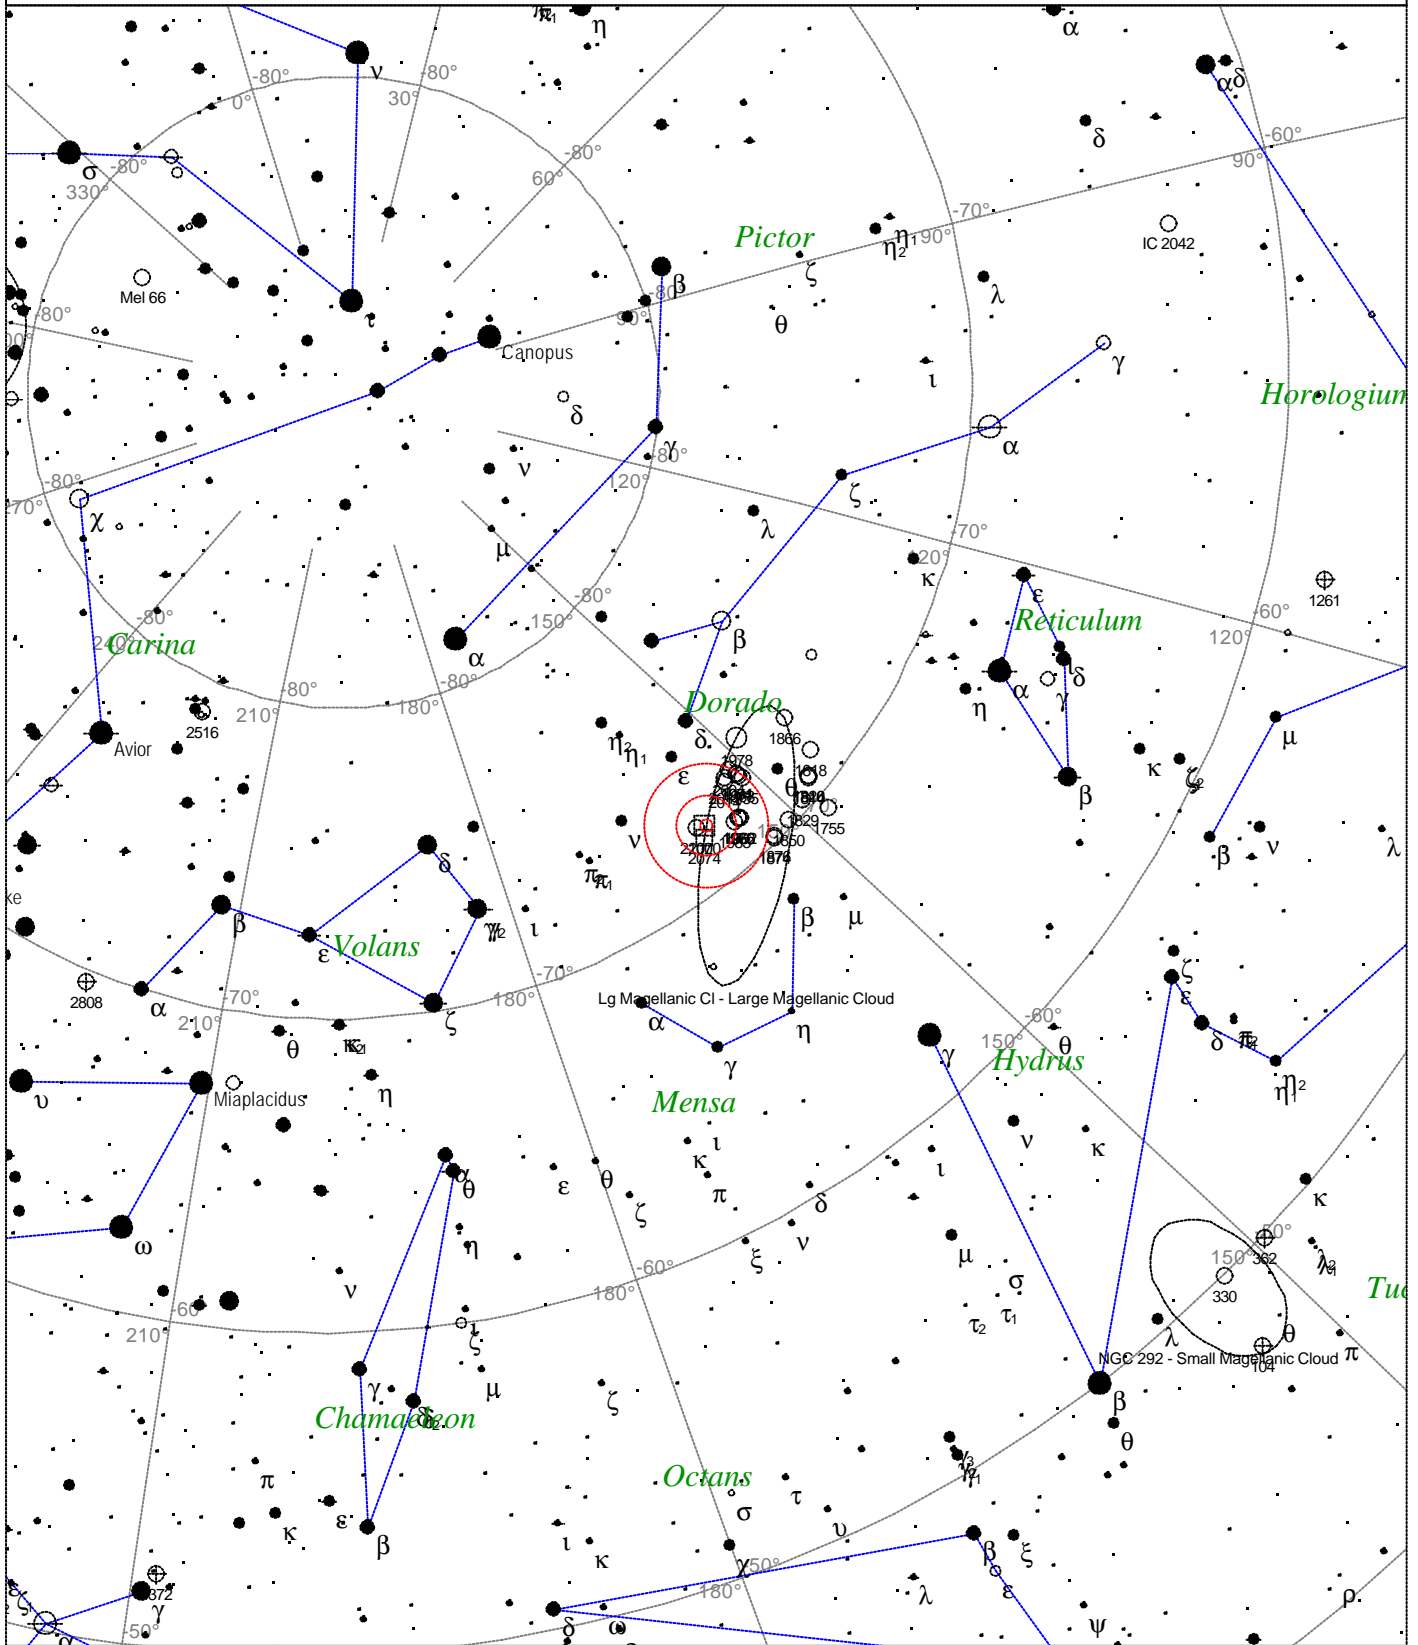

Caldwell 103 - NGC 2070

STARS ● <math><3</math> · 6 ● 3.5 · 6.5 ● 4 · >7 ● 4.5 ● 5 ● 5.5	SYMBOLS ● Multiple star ○ Variable star ☄ Comet ☾ Galaxy □ Bright nebula □ Dark nebula ⊕ Globular cluster ○ Open cluster ⊕ Planetary nebula ⊗ Quasar △ Radio source × X-ray source ○ Other object	<i>Caldwell 103 - NGC 2070</i> Type of object: Bright nebula Magnitude: 5.0 Size: 40.0' Right ascension: 5h 38m 37s Declination: -69° 5' 11" Constellation: Dorado

Local Time: 19:40:11 12-Sep-2002   UTC: 19:40:11 12-Sep-2002   Sidereal Time: 18:56:39
Location: 53° 27' 0" N 2° 31' 0" W   RA: 5h38m37s Dec: -69° 05' Field: 45.0°   Julian Day: 2452530.3196