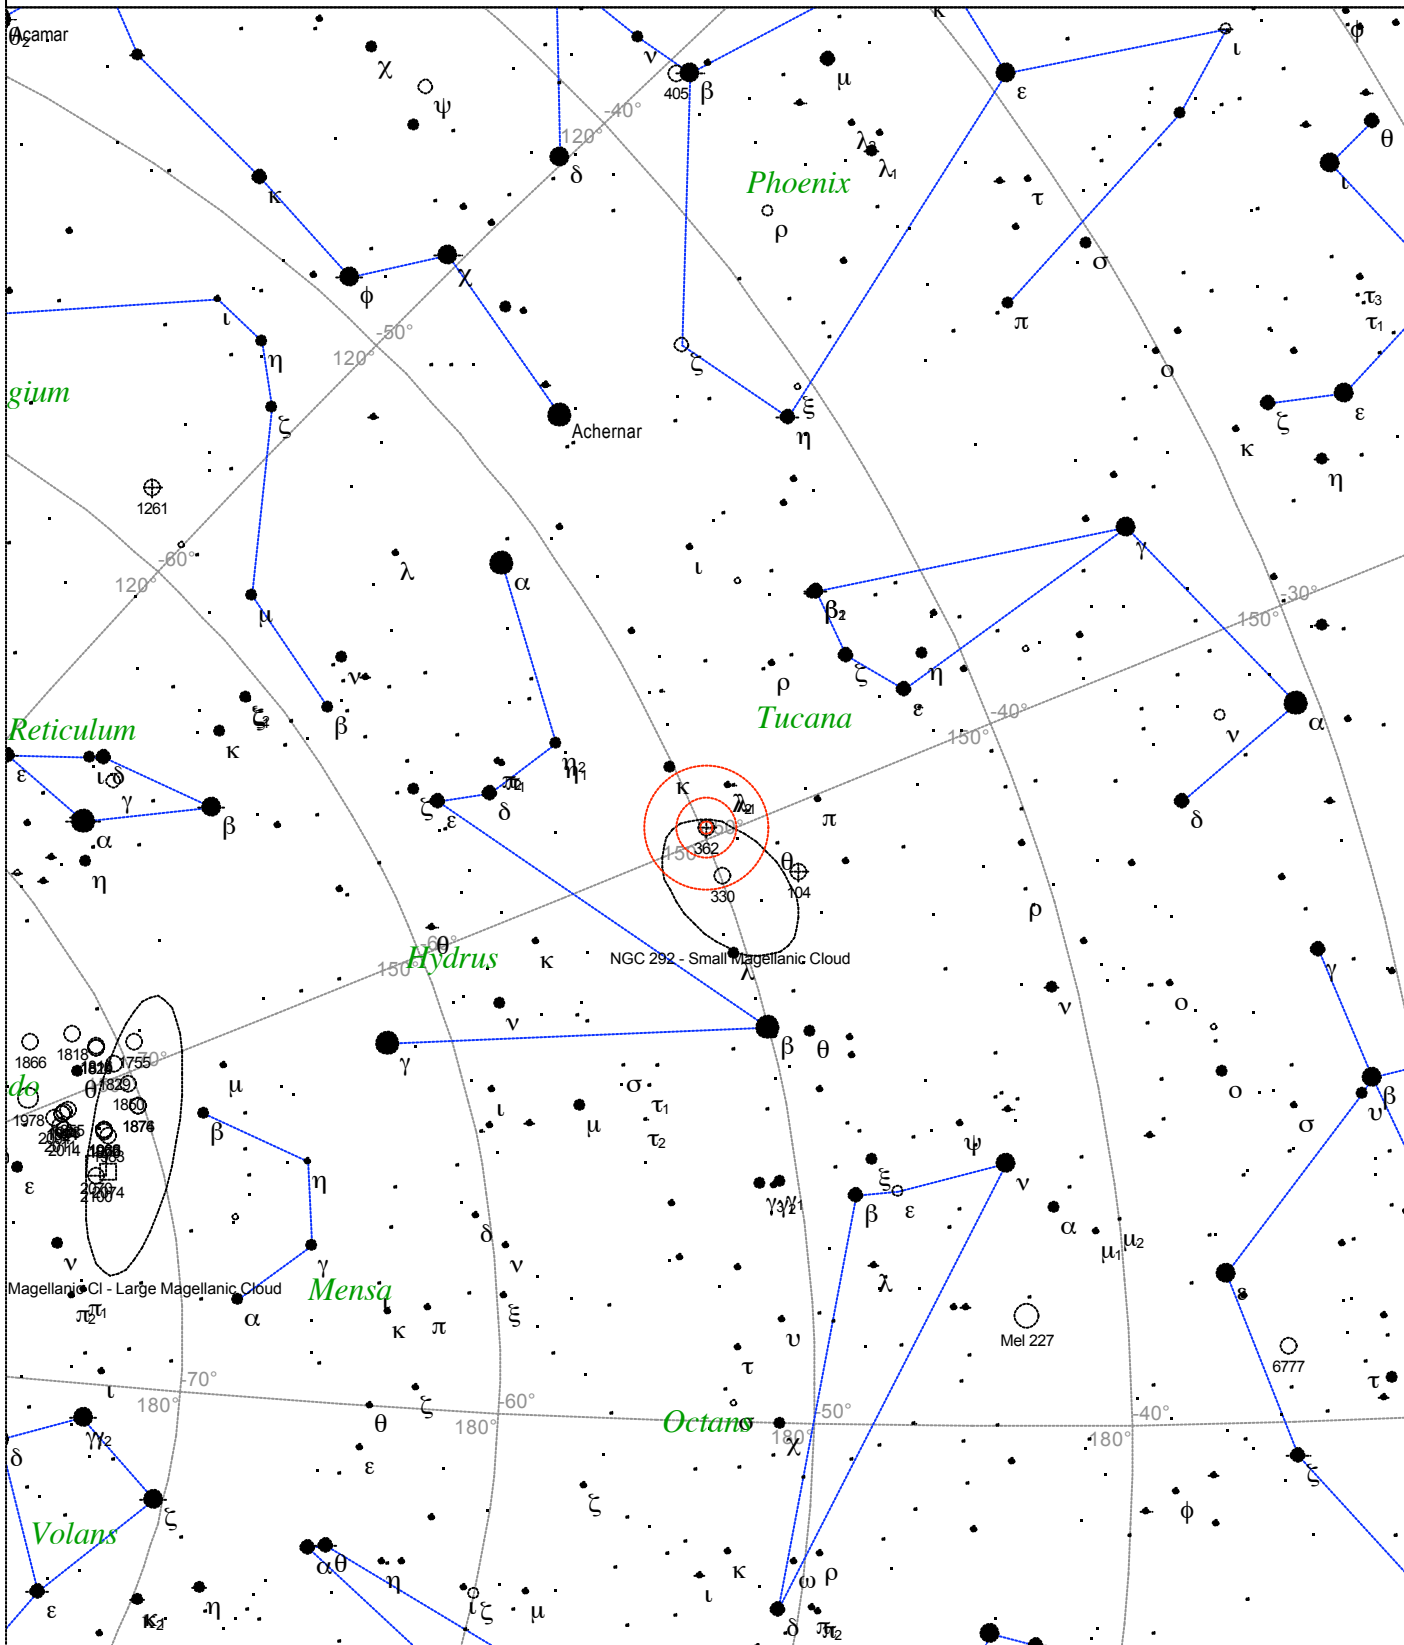

Caldwell 104 - NGC 362

STARS ● <3 ● 3.5 ● 4 ● 4.5 ● 5 ● 5.5 · 6 · 6.5 · >7	SYMBOLS ● Multiple star ○ Variable star ☄ Comet ☾ Galaxy □ Bright nebula □ Dark nebula ⊕ Globular cluster ○ Open cluster ⊕ Planetary nebula ⊗ Quasar △ Radio source × X-ray source ○ Other object	<i>Caldwell 104 - NGC 362</i> <i>Type of object: Globular cluster</i> <i>Magnitude: 6.4</i> <i>Size: 12.9'</i> <i>Right ascension: 1h 3m 23s</i> <i>Declination: -70° 49' 57"</i> <i>Constellation: Tucana</i>

Local Time: 19:40:11 12-Sep-2002
Location: 53° 27' 0" N 2° 31' 0" W

UTC: 19:40:11 12-Sep-2002
RA: 1h03m23s Dec: -70° 49' Field: 45.0°

Sidereal Time: 18:56:39
Julian Day: 2452530.3196