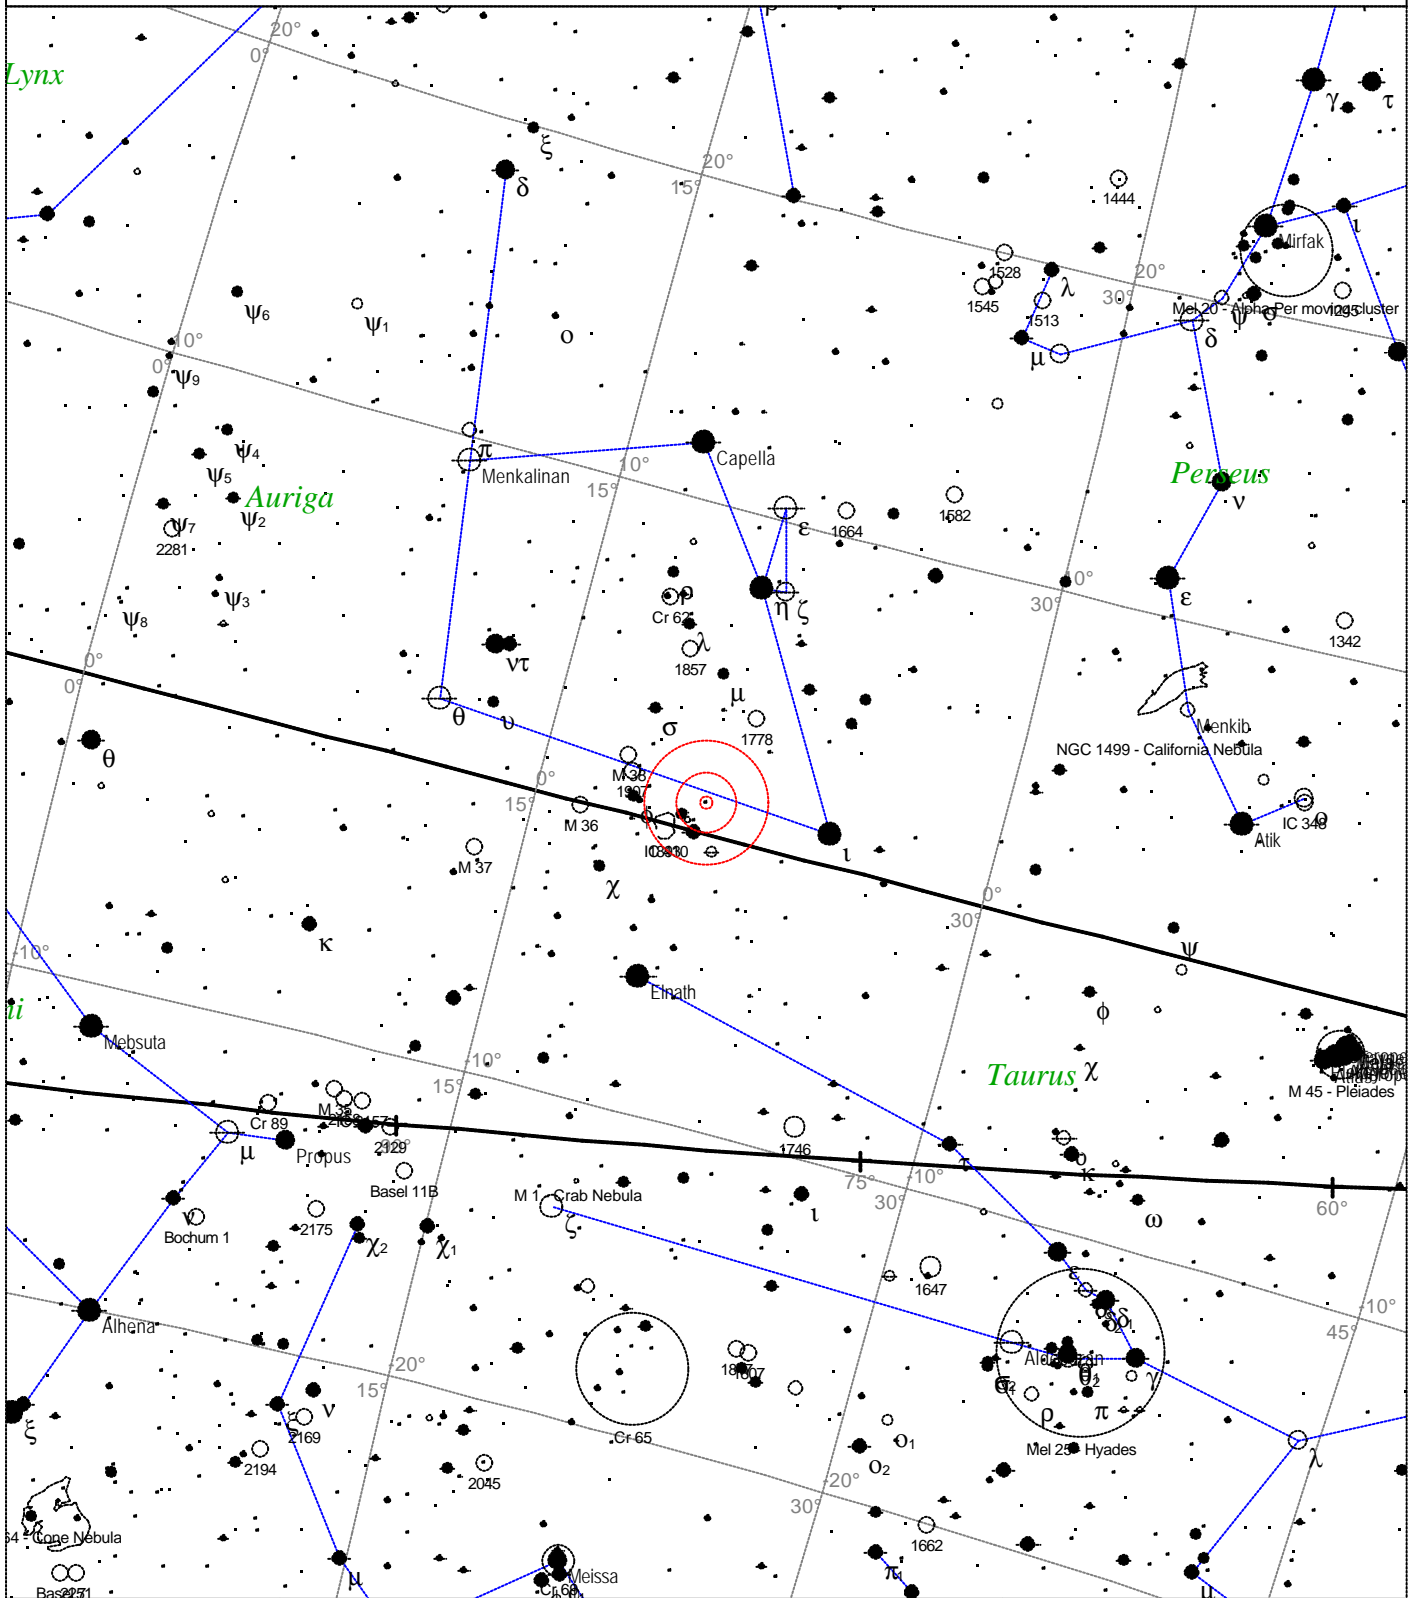

Caldwell 31 - Flaming Star Nebula

STARS ● <3 ● 3.5 ● 4 ● 4.5 ● 5 ● 5.5 ● 6 ● 6.5 ● >7	SYMBOLS ● Multiple star ○ Variable star ☄ Comet ☐ Galaxy ☐ Bright nebula ☐ Dark nebula ⊕ Globular cluster ○ Open cluster ⊕ Planetary nebula ⊗ Quasar △ Radio source × X-ray source ○ Other object	Caldwell 31 - IC 405 Popular name: Flaming Star Nebula Type of object: Bright nebula Magnitude: 10.0 Size: 50.0'x30.0' Right ascension: 5h 16m 39s Declination: +34° 21' 30" Constellation: Auriga

Local Time: 19:40:11 12-Sep-2002   UTC: 19:40:11 12-Sep-2002   Sidereal Time: 18:56:39
Location: 53° 27' 0" N 2° 31' 0" W   RA: 5h16m39s Dec: +34° 21' Field: 45.0°   Julian Day: 2452530.3196