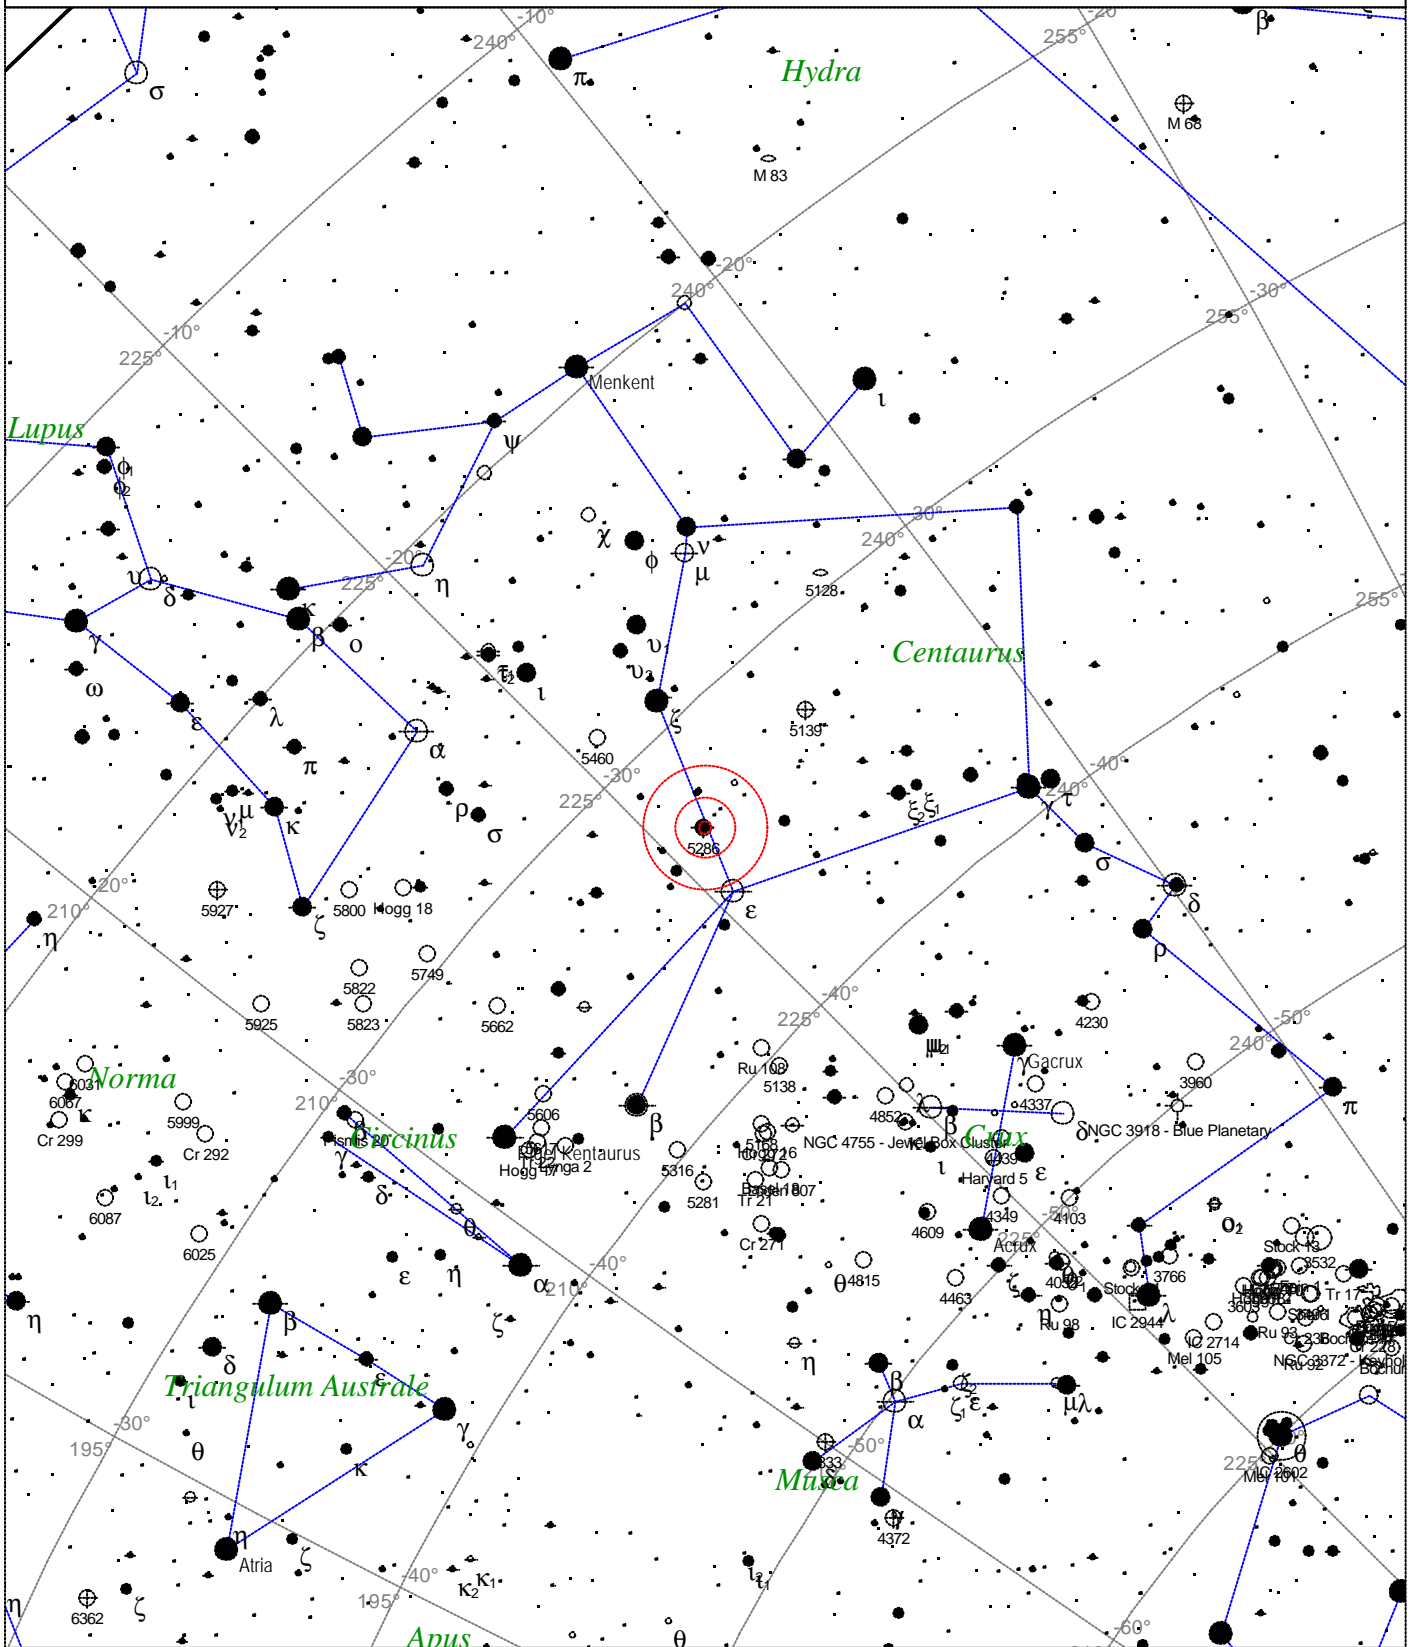

Caldwell 84 - NGC 5286

STARS ● <3 ● 3.5 ● 4 ● 4.5 ● 5 ● 5.5 ● 6 ● 6.5 ● >7	SYMBOLS ● Multiple star ○ Variable star ☄ Comet ☾ Galaxy □ Bright nebula □ Dark nebula ⊕ Globular cluster ○ Open cluster ⊕ Planetary nebula ☄ Quasar △ Radio source × X-ray source ○ Other object	<i>Caldwell 84 - NGC 5286</i> <i>Type of object: Globular cluster</i> <i>Magnitude: 7.3</i> <i>Size: 9.1'</i> <i>Right ascension: 13h 46m 34s</i> <i>Declination: -51° 23' 12"</i> <i>Constellation: Centaurus</i>

Local Time: 19:40:11 12-Sep-2002
Location: 53° 27' 0" N 2° 31' 0" W

UTC: 19:40:11 12-Sep-2002
RA: 13h46m34s Dec: -51° 23' Field: 45.0°

Sidereal Time: 18:56:39
Julian Day: 2452530.3196