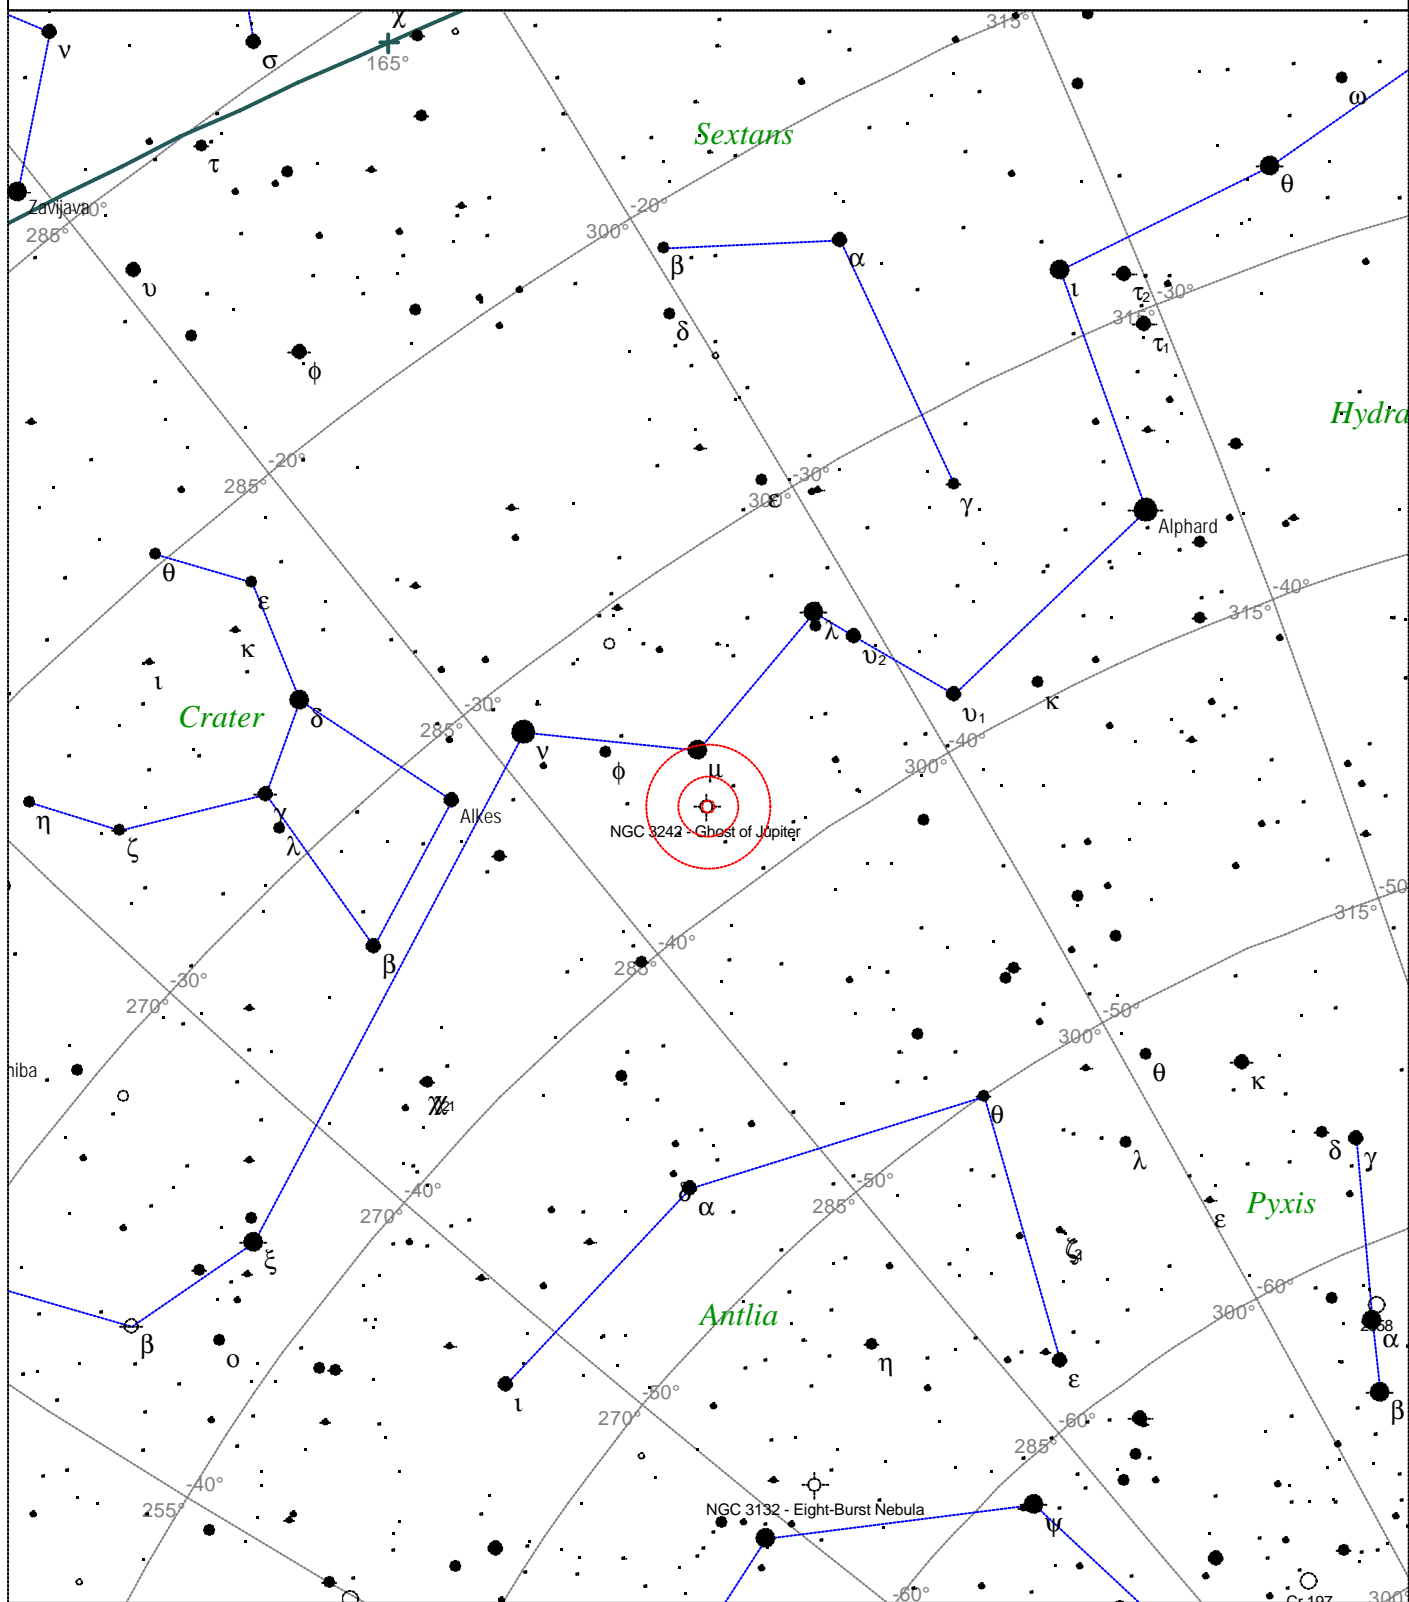

Caldwell 59 - Ghost of Jupiter

STARS ● <3 ● 3.5 ● 4 ● 4.5 ● 5 ● 5.5	SYMBOLS ● Multiple star ○ Variable star ☄ Comet ☉ Galaxy □ Bright nebula □ Dark nebula ⊕ Globular cluster ○ Open cluster ⊕ Planetary nebula ☄ Quasar △ Radio source × X-ray source ○ Other object	Caldwell 59 - NGC 3242 Popular name: Ghost of Jupiter Type of object: Planetary nebula Magnitude: 8.6 Size: 16.0" Right ascension: 10h 24m 52s Declination: -18° 39' 6" Constellation: Hydra

Local Time: 19:40:11 12-Sep-2002   UTC: 19:40:11 12-Sep-2002   Sidereal Time: 18:56:39
Location: 53° 27' 0" N 2° 31' 0" W   RA: 10h24m52s Dec: -18° 39' Field: 45.0°   Julian Day: 2452530.3196