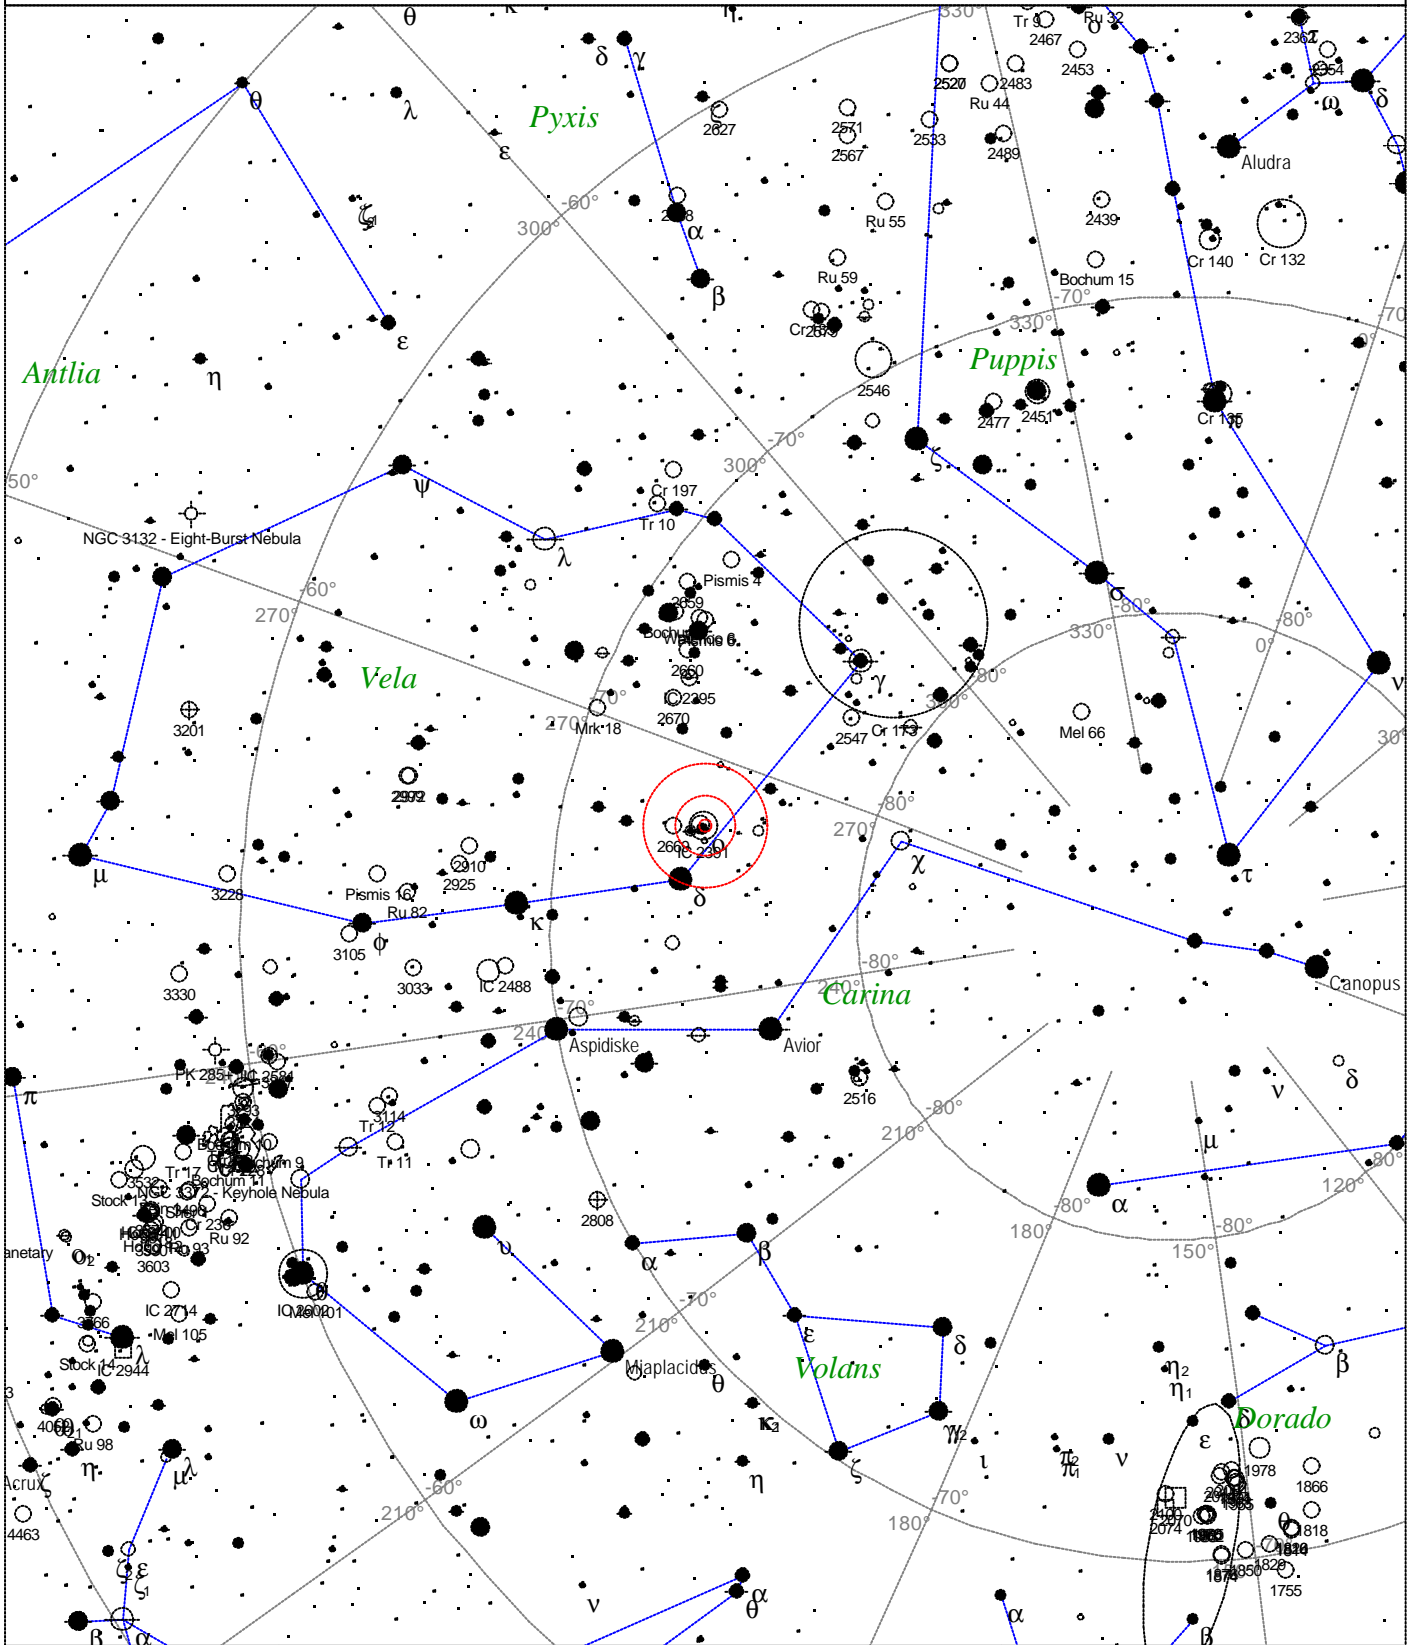

Caldwell 85 - IC 2391

STARS ● <3 ● 3.5 ● 4 ● 4.5 ● 5 ● 5.5 ● 6 ● 6.5 ● >7	SYMBOLS ● Multiple star ○ Variable star ☄ Comet ☉ Galaxy □ Bright nebula ◻ Dark nebula ⊕ Globular cluster ○ Open cluster ⊕ Planetary nebula ⊗ Quasar △ Radio source × X-ray source ○ Other object	<i>Caldwell 85 - IC 2391</i> <i>Type of object: Open cluster</i> <i>Magnitude: 2.5</i> <i>Size: 60.0'</i> <i>Right ascension: 8h 39m 37s</i> <i>Declination: -52° 54' 54"</i> <i>Constellation: Vela</i>

Local Time: 19:40:11 12-Sep-2002	UTC: 19:40:11 12-Sep-2002	Sidereal Time: 18:56:39
Location: 53° 27' 0" N 2° 31' 0" W	RA: 8h39m37s Dec: -52° 54' Field: 45.0°	Julian Day: 2452530.3196