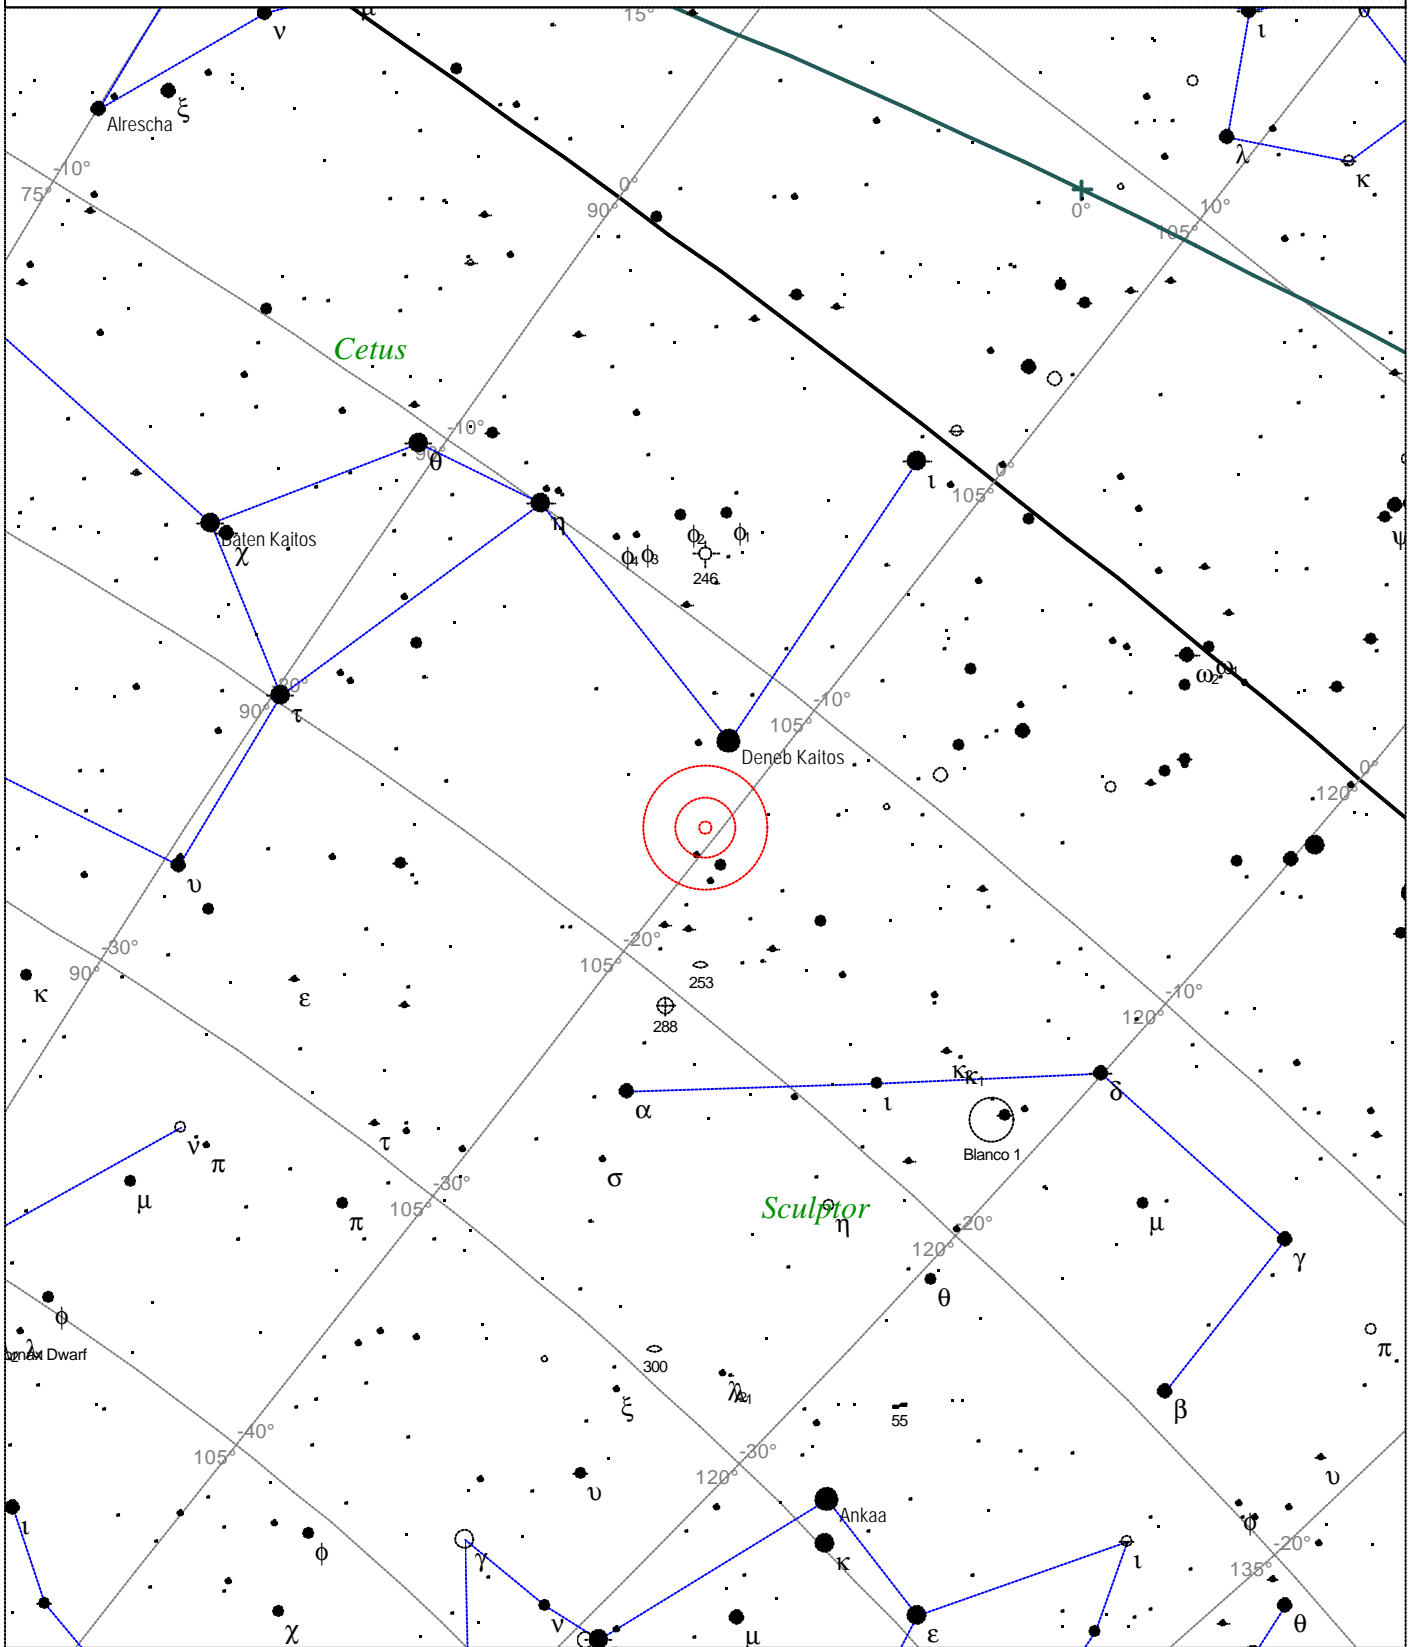

Caldwell 62 - NGC 247

STARS ● <3 ● 3.5 ● 4 ● 4.5 ● 5 ● 5.5	SYMBOLS ● Multiple star ○ Variable star ☄ Comet ☾ Galaxy □ Bright nebula □ Dark nebula ⊕ Globular cluster ○ Open cluster ⊕ Planetary nebula ⊗ Quasar △ Radio source × X-ray source ○ Other object	<i>Caldwell 62 - NGC 247</i> Type of object: Galaxy Magnitude: 9.6 Surface brightness: 14.0 mag/sq arcmin Size: 21.0'x5.6' Position angle: 174° Right ascension: 0h 47m 17s Declination: -20° 44' 41"

Local Time: 19:40:11 12-Sep-2002
Location: 53° 27' 0" N 2° 31' 0" W

UTC: 19:40:11 12-Sep-2002
RA: 0h47m17s Dec: -20° 44' Field: 45.0°

Sidereal Time: 18:56:39
Julian Day: 2452530.3196