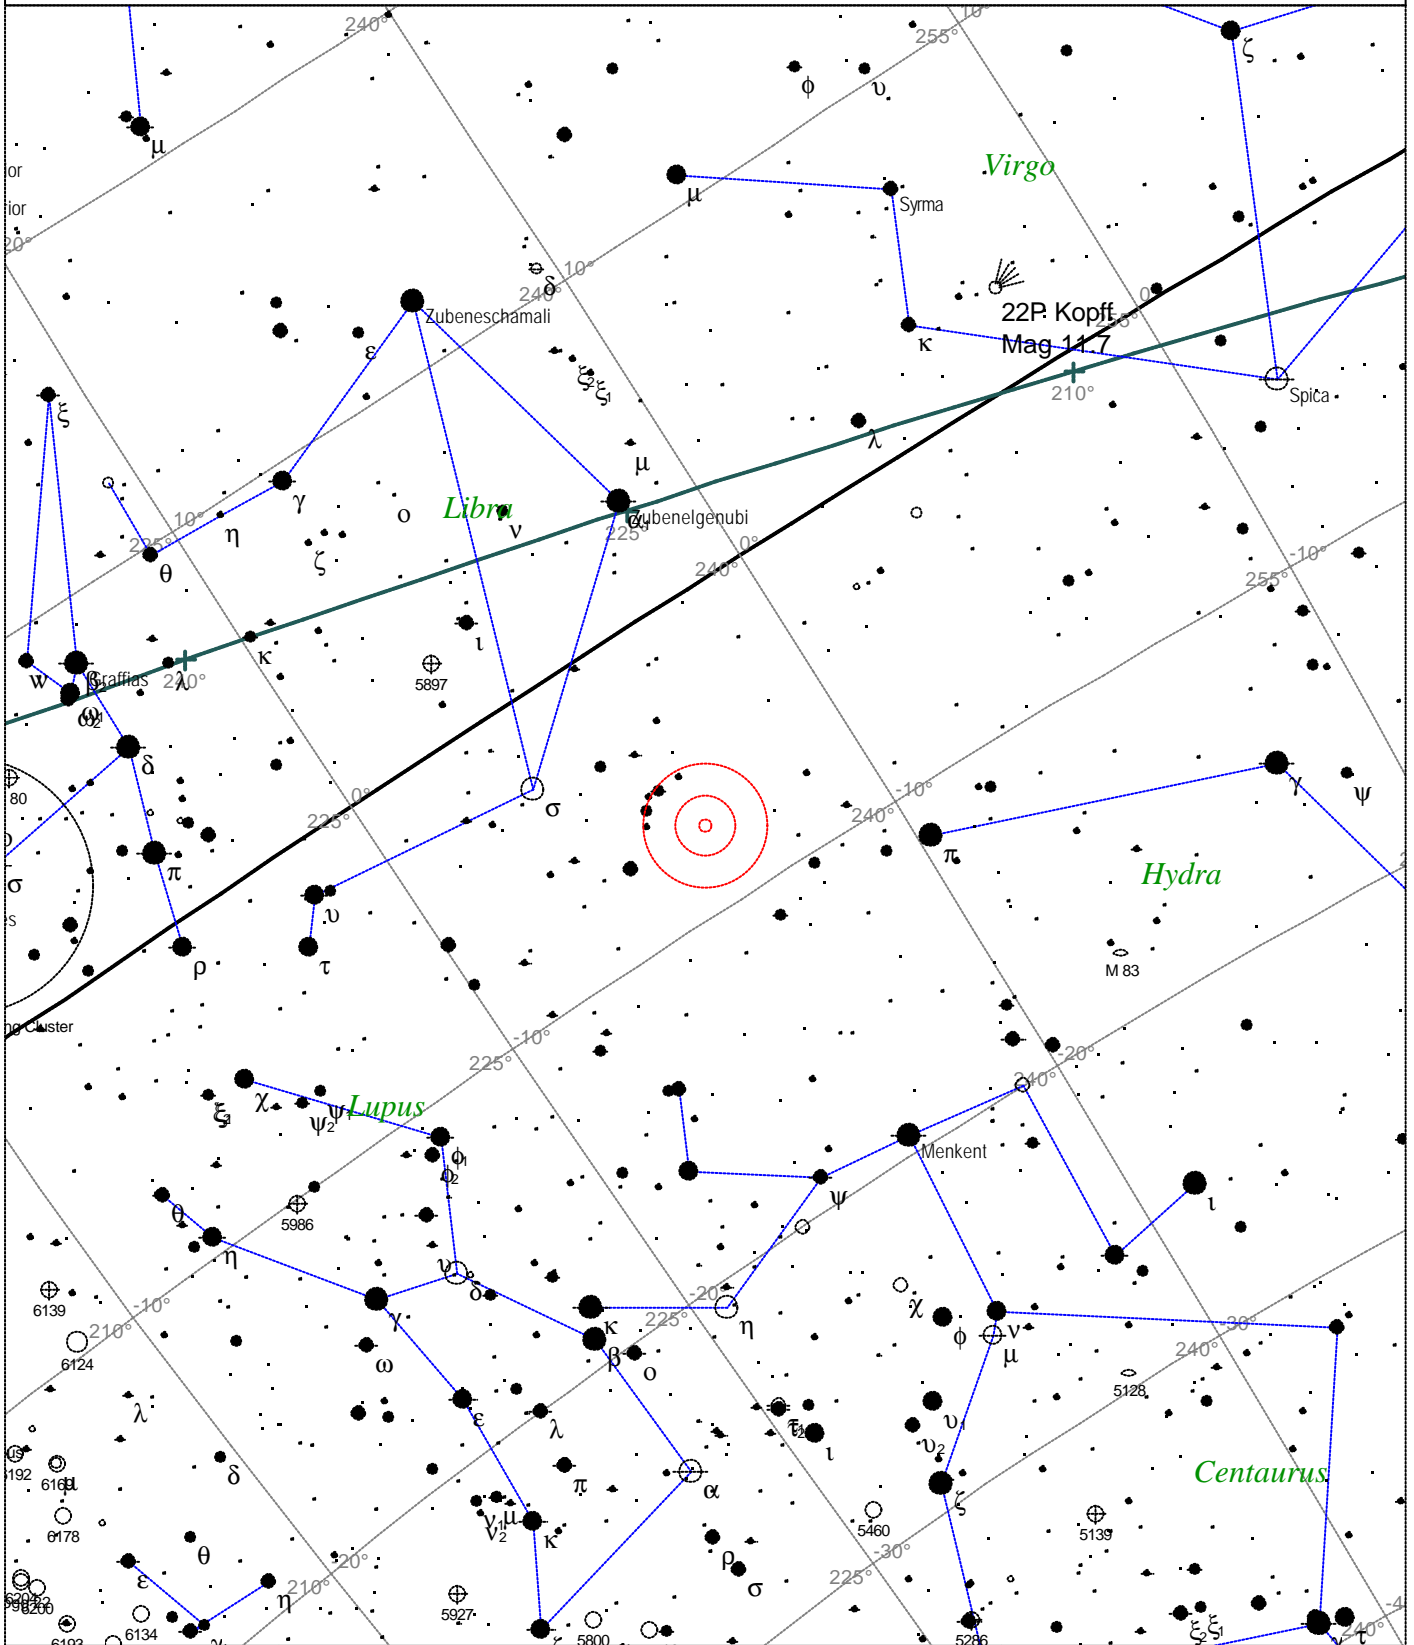

Caldwell 66 - NGC 5694

STARS ● <3 ● 3.5 ● 4 ● 4.5 ● 5 ● 5.5	SYMBOLS ● Multiple star ○ Variable star ☄ Comet ☉ Galaxy □ Bright nebula ◻ Dark nebula ⊕ Globular cluster ○ Open cluster ⊕ Planetary nebula ☄ Quasar △ Radio source × X-ray source ○ Other object	<i>Caldwell 66 - NGC 5694</i> <i>Type of object: Globular cluster</i> <i>Magnitude: 10.2</i> <i>Size: 2.2'</i> <i>Right ascension: 14h 39m 44s</i> <i>Declination: -26° 32' 56"</i> <i>Constellation: Hydra</i>

Local Time: 19:40:11 12-Sep-2002	UTC: 19:40:11 12-Sep-2002	Sidereal Time: 18:56:39
Location: 53° 27' 0" N 2° 31' 0" W	RA: 14h39m44s Dec: -26° 32' Field: 45.0°	Julian Day: 2452530.3196