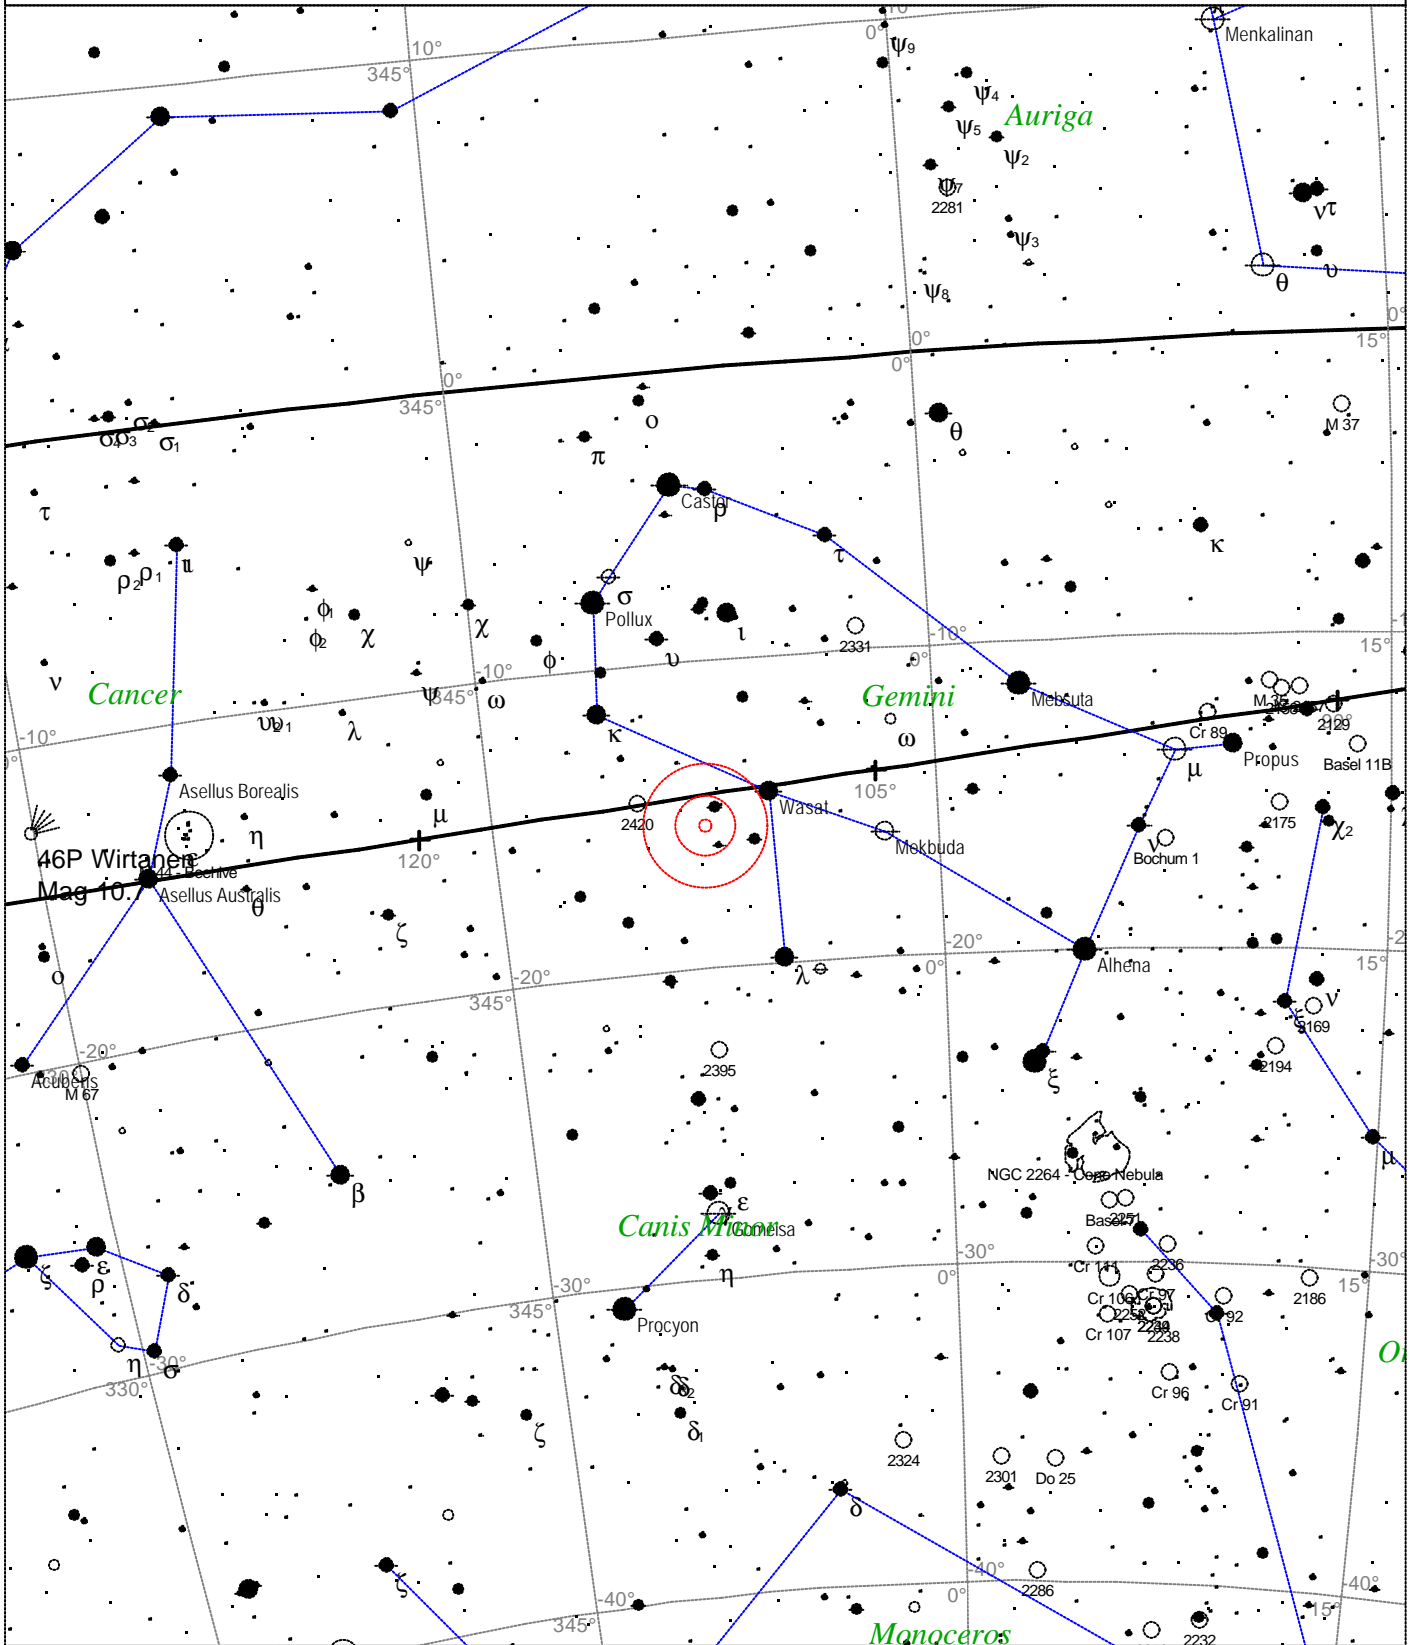

Caldwell 39 - Eskimo Nebula

STARS ● <3 ● 3.5 ● 4 ● 4.5 ● 5 ● 5.5	SYMBOLS ● Multiple star ○ Variable star ☄ Comet ☉ Galaxy □ Bright nebula	SYMBOLS □ Dark nebula ⊕ Globular cluster ○ Open cluster ⊕ Planetary nebula ⊗ Quasar △ Radio source × X-ray source ○ Other object	Caldwell 39 - Eskimo Nebula Name: NGC 2392 Popular name: Eskimo Nebula Type of object: Planetary nebula Magnitude: 9.9 Size: 15.0" Right ascension: 7h 29m 19s Declination: +20° 54' 30"

Local Time: 19:40:11 12-Sep-2002   UTC: 19:40:11 12-Sep-2002   Sidereal Time: 18:56:39
Location: 53° 27' 0" N 2° 31' 0" W   RA: 7h29m19s Dec: +20° 54' Field: 45.0°   Julian Day: 2452530.3196