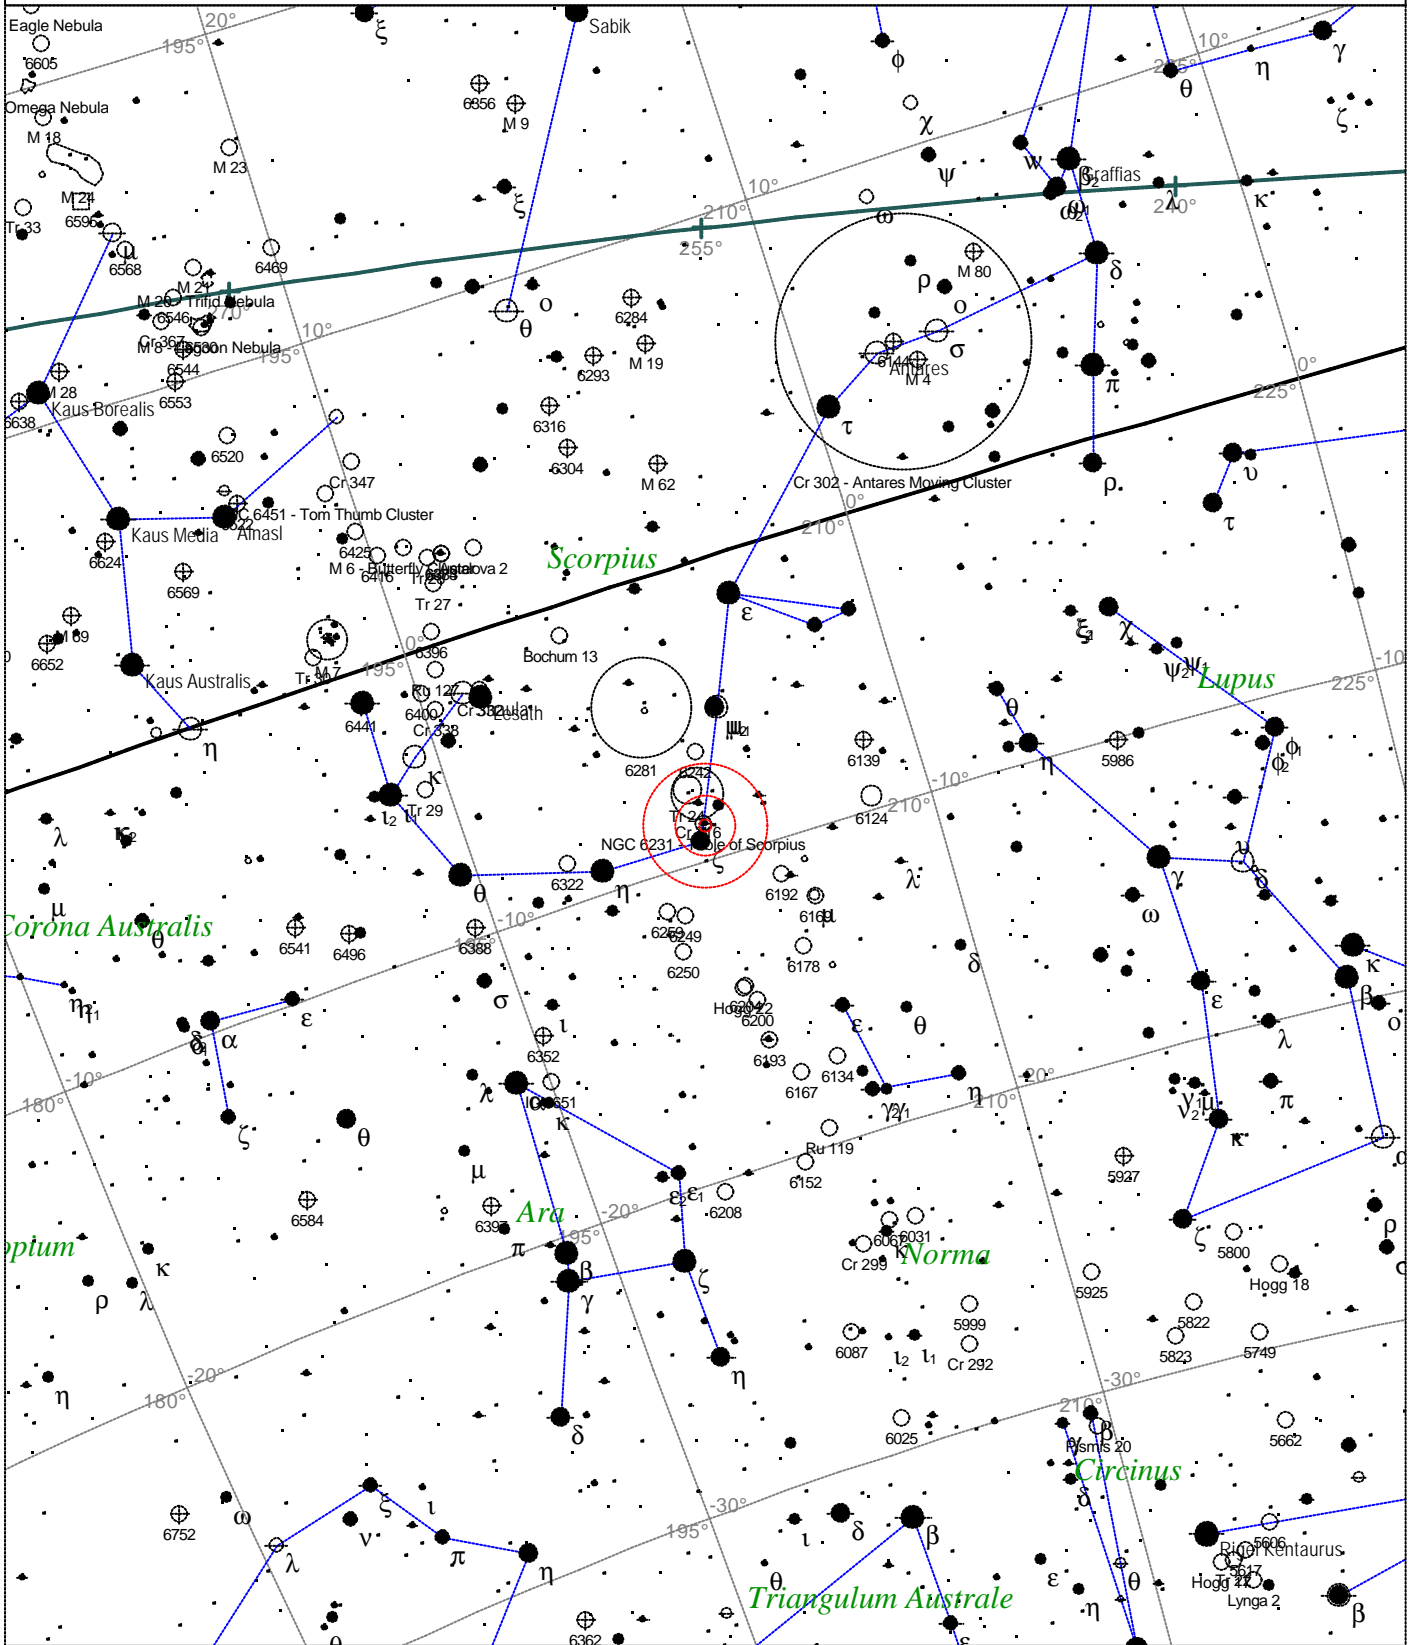

Caldwell 76 - NGC 6231

STARS ● <3 ● 3.5 ● 4 ● 4.5 ● 5 ● 5.5 · 6 · 6.5 · >7	SYMBOLS ● Multiple star ○ Variable star ☄ Comet ☾ Galaxy □ Bright nebula ◻ Dark nebula ⊕ Globular cluster ○ Open cluster ♁ Planetary nebula ☉ Quasar △ Radio source × X-ray source ○ Other object	<i>Caldwell 76 - NGC 6231</i> <i>Popular name: Table of Scorpius</i> <i>Type of object: Open cluster</i> <i>Magnitude: 2.0</i> <i>Size: 15.0'</i> <i>Right ascension: 16h 54m 21s</i> <i>Declination: -41° 49' 50"</i> <i>Constellation: Scorpius</i>

Local Time: 19:40:11 12-Sep-2002	UTC: 19:40:11 12-Sep-2002	Sidereal Time: 18:56:39
Location: 53° 27' 0" N 2° 31' 0" W	RA: 16h54m21s Dec: -41° 49' Field: 45.0°	Julian Day: 2452530.3196