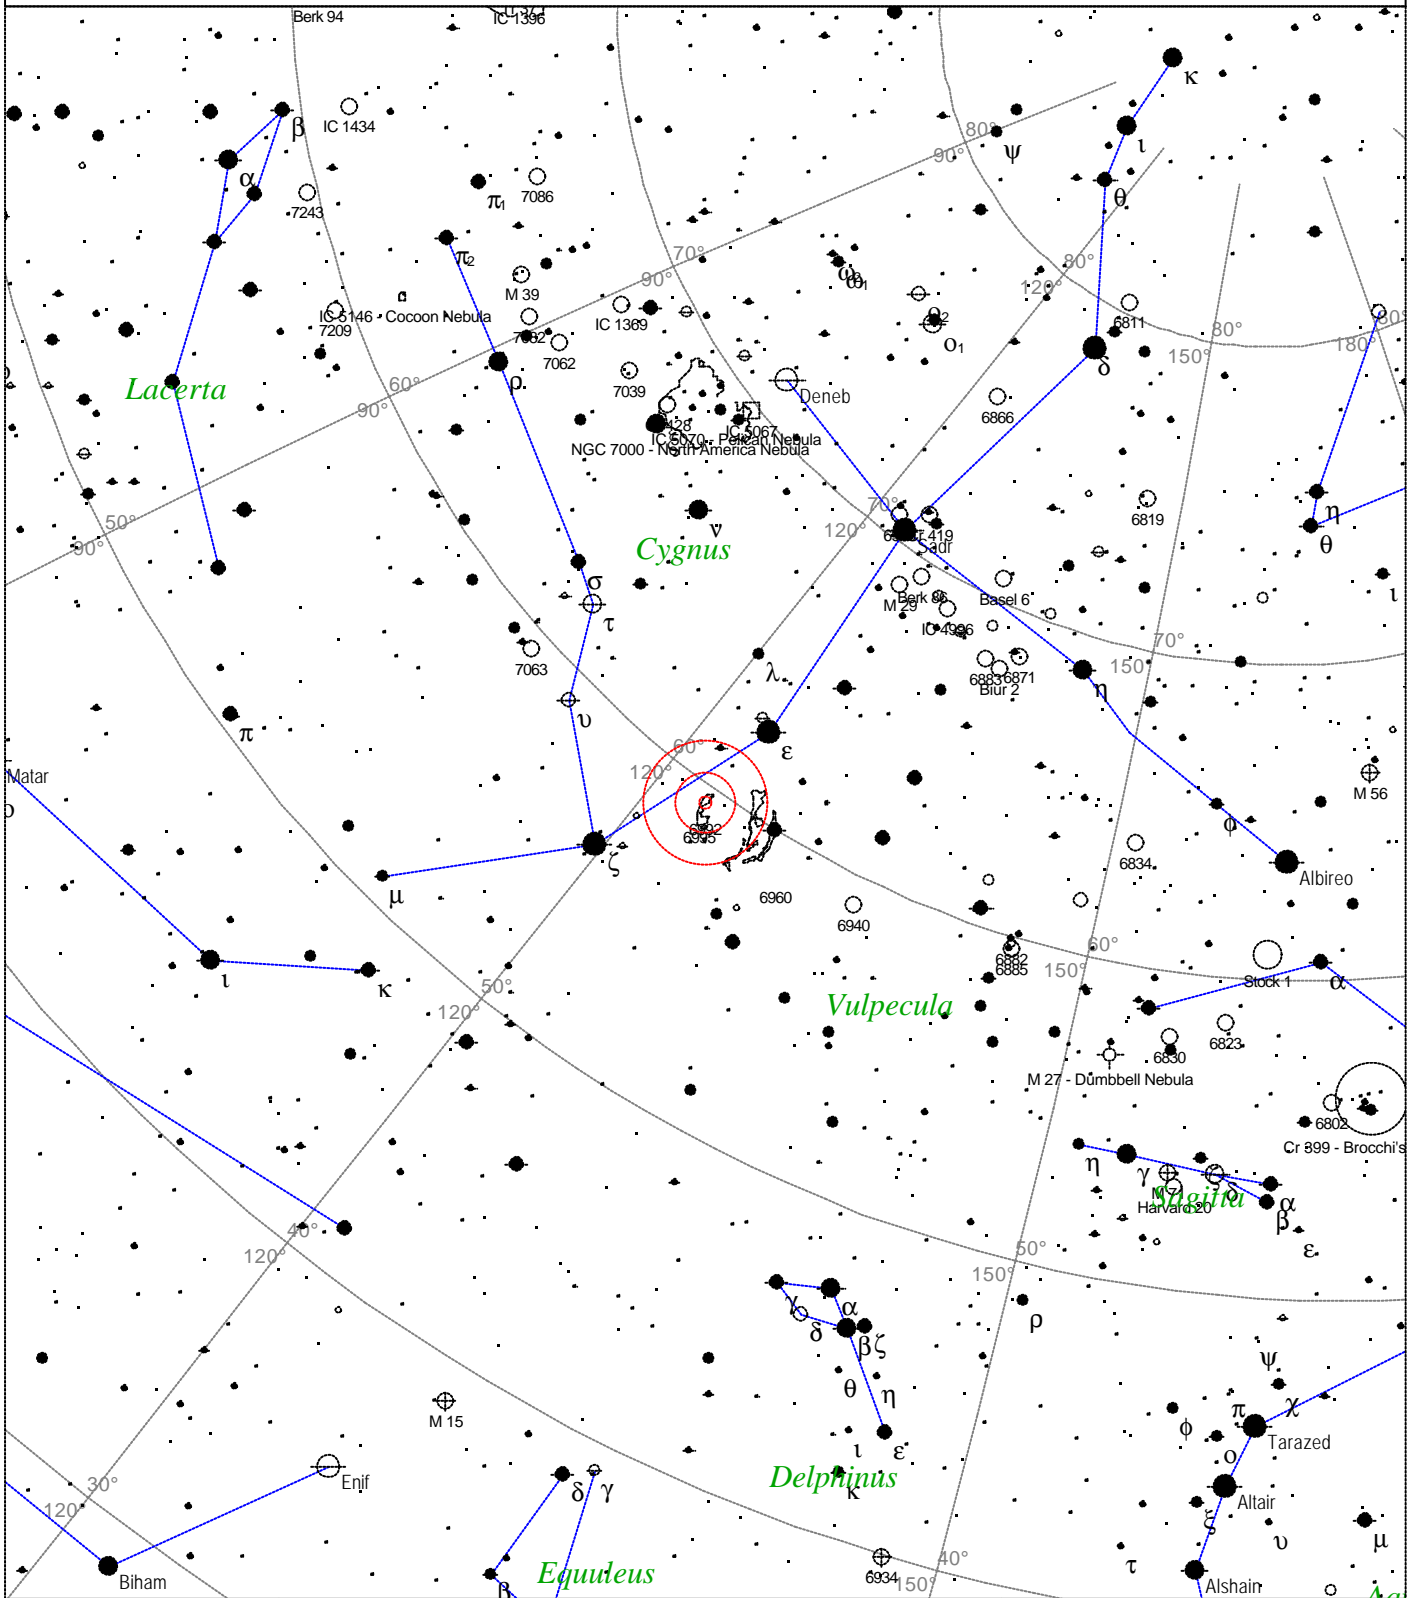

Caldwell 33 - Eastern Veil Nebula

STARS	SYMBOLS			Caldwell 33 - NGC 6992/5 - Eastern Veil Nebula Type of object: Bright nebula Magnitude: 7.0 Size: 60.0' Right ascension: 20h 56m 31s Declination: +31° 43' 43" Constellation: Cygnus
● <3 ● 3.5 ● 4 ● 4.5 ● 5 ● 5.5 ● 6 ● 6.5 ● >7	● Multiple star ○ Variable star ☄ Comet ☾ Galaxy □ Bright nebula	□ Dark nebula ⊕ Globular cluster ○ Open cluster ⊕ Planetary nebula ⊗ Quasar	△ Radio source × X-ray source ○ Other object	

Local Time: 19:40:11 12-Sep-2002   UTC: 19:40:11 12-Sep-2002   Sidereal Time: 18:56:39
Location: 53° 27' 0" N 2° 31' 0" W   RA: 20h56m31s Dec: +31° 43' Field: 45.0°   Julian Day: 2452530.3196