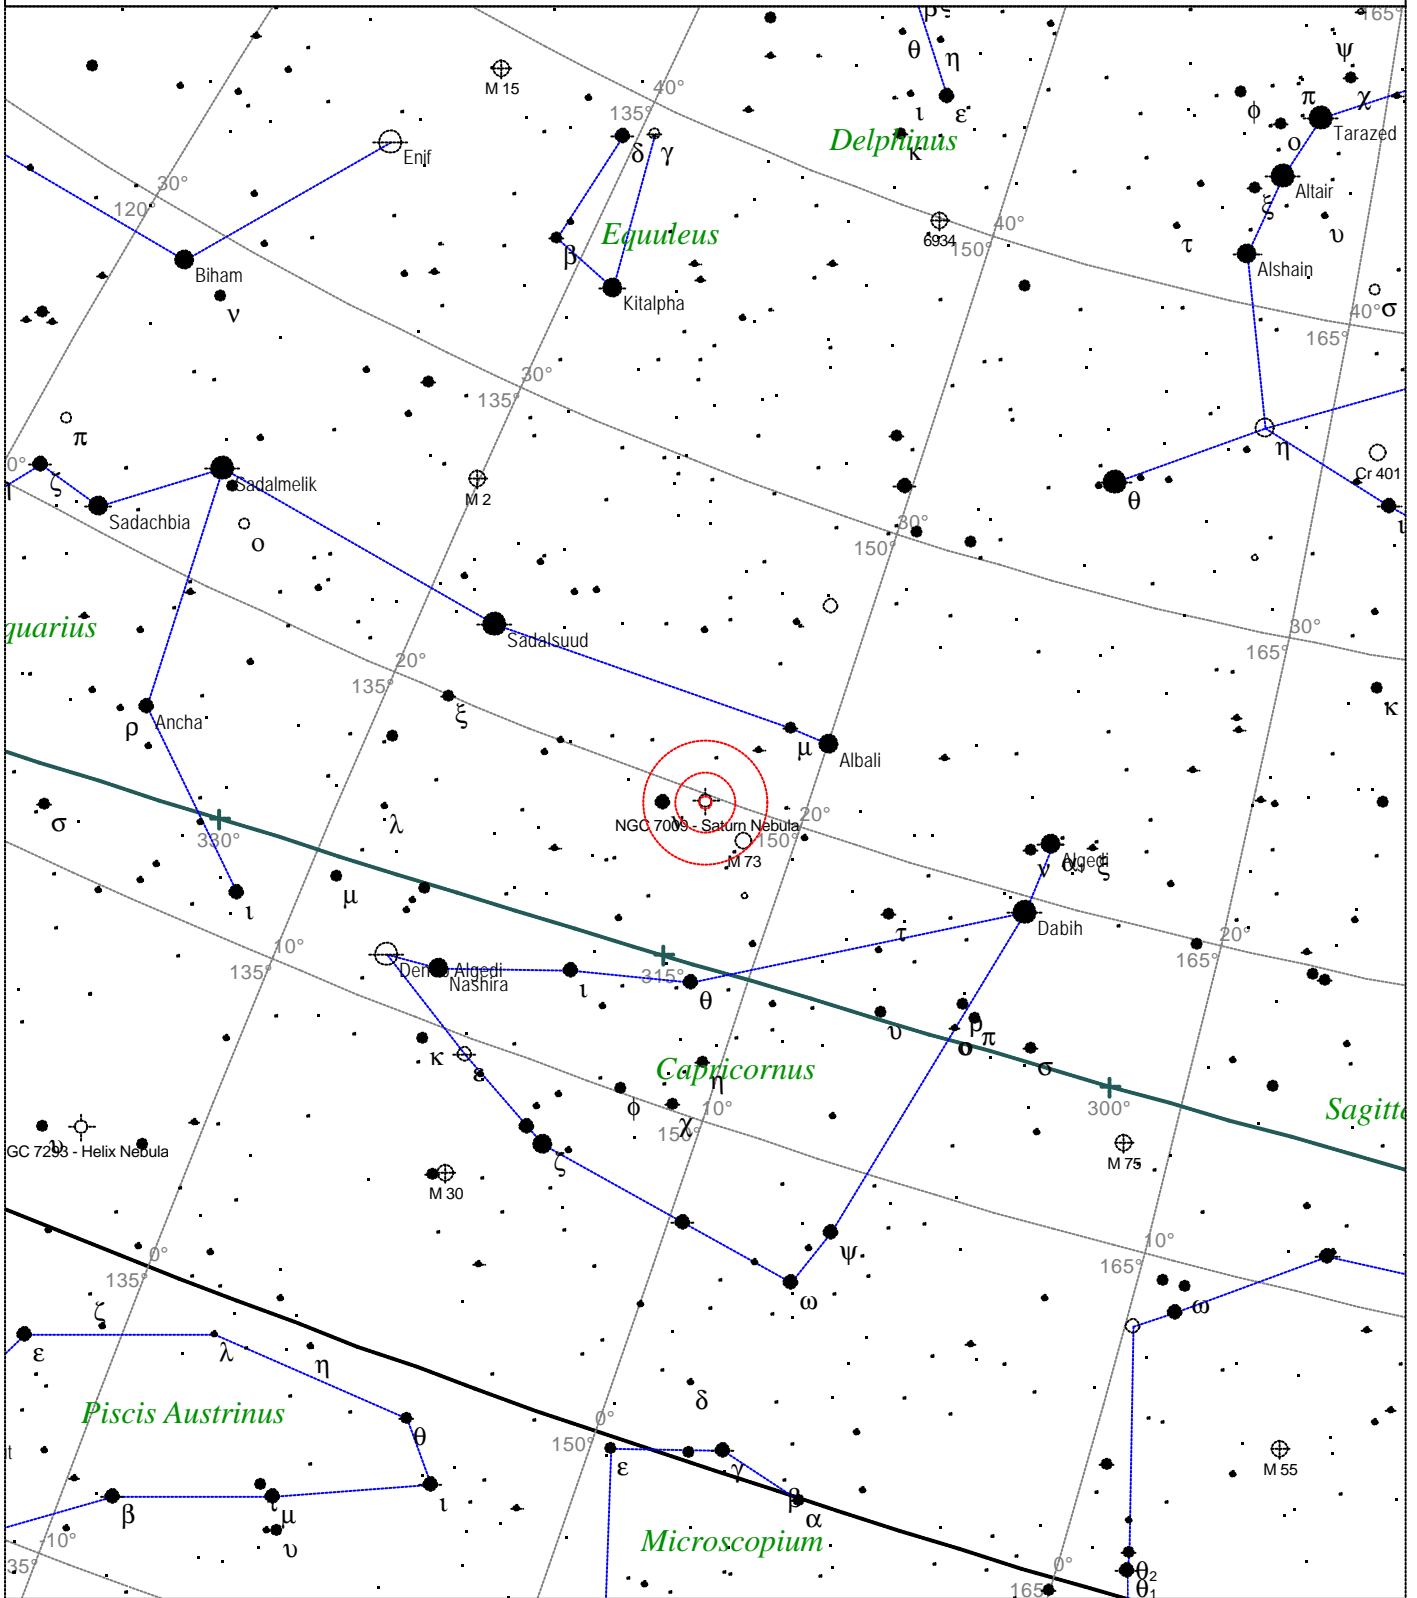

Caldwell 55 - Saturn Nebula

STARS ● <3 ● 3.5 ● 4 ● 4.5 ● 5 ● 5.5 ● 6 ● 6.5 ● >7	SYMBOLS ● Multiple star ○ Variable star ☄ Comet ☾ Galaxy □ Bright nebula □ Dark nebula ⊕ Globular cluster ○ Open cluster ♁ Planetary nebula ⊠ Quasar △ Radio source × X-ray source ○ Other object	<i>Caldwell 55 - NGC 7009</i> Popular name: Saturn Nebula Type of object: Planetary nebula Magnitude: 8.3 Size: 25.0" Right ascension: 21h 4m 20s Declination: -11° 21' 11" Constellation: Aquarius

Local Time: 19:40:11 12-Sep-2002	UTC: 19:40:11 12-Sep-2002	Sidereal Time: 18:56:39
Location: 53° 27' 0" N 2° 31' 0" W	RA: 21h04m20s Dec: -11° 21' Field: 45.0°	Julian Day: 2452530.3196