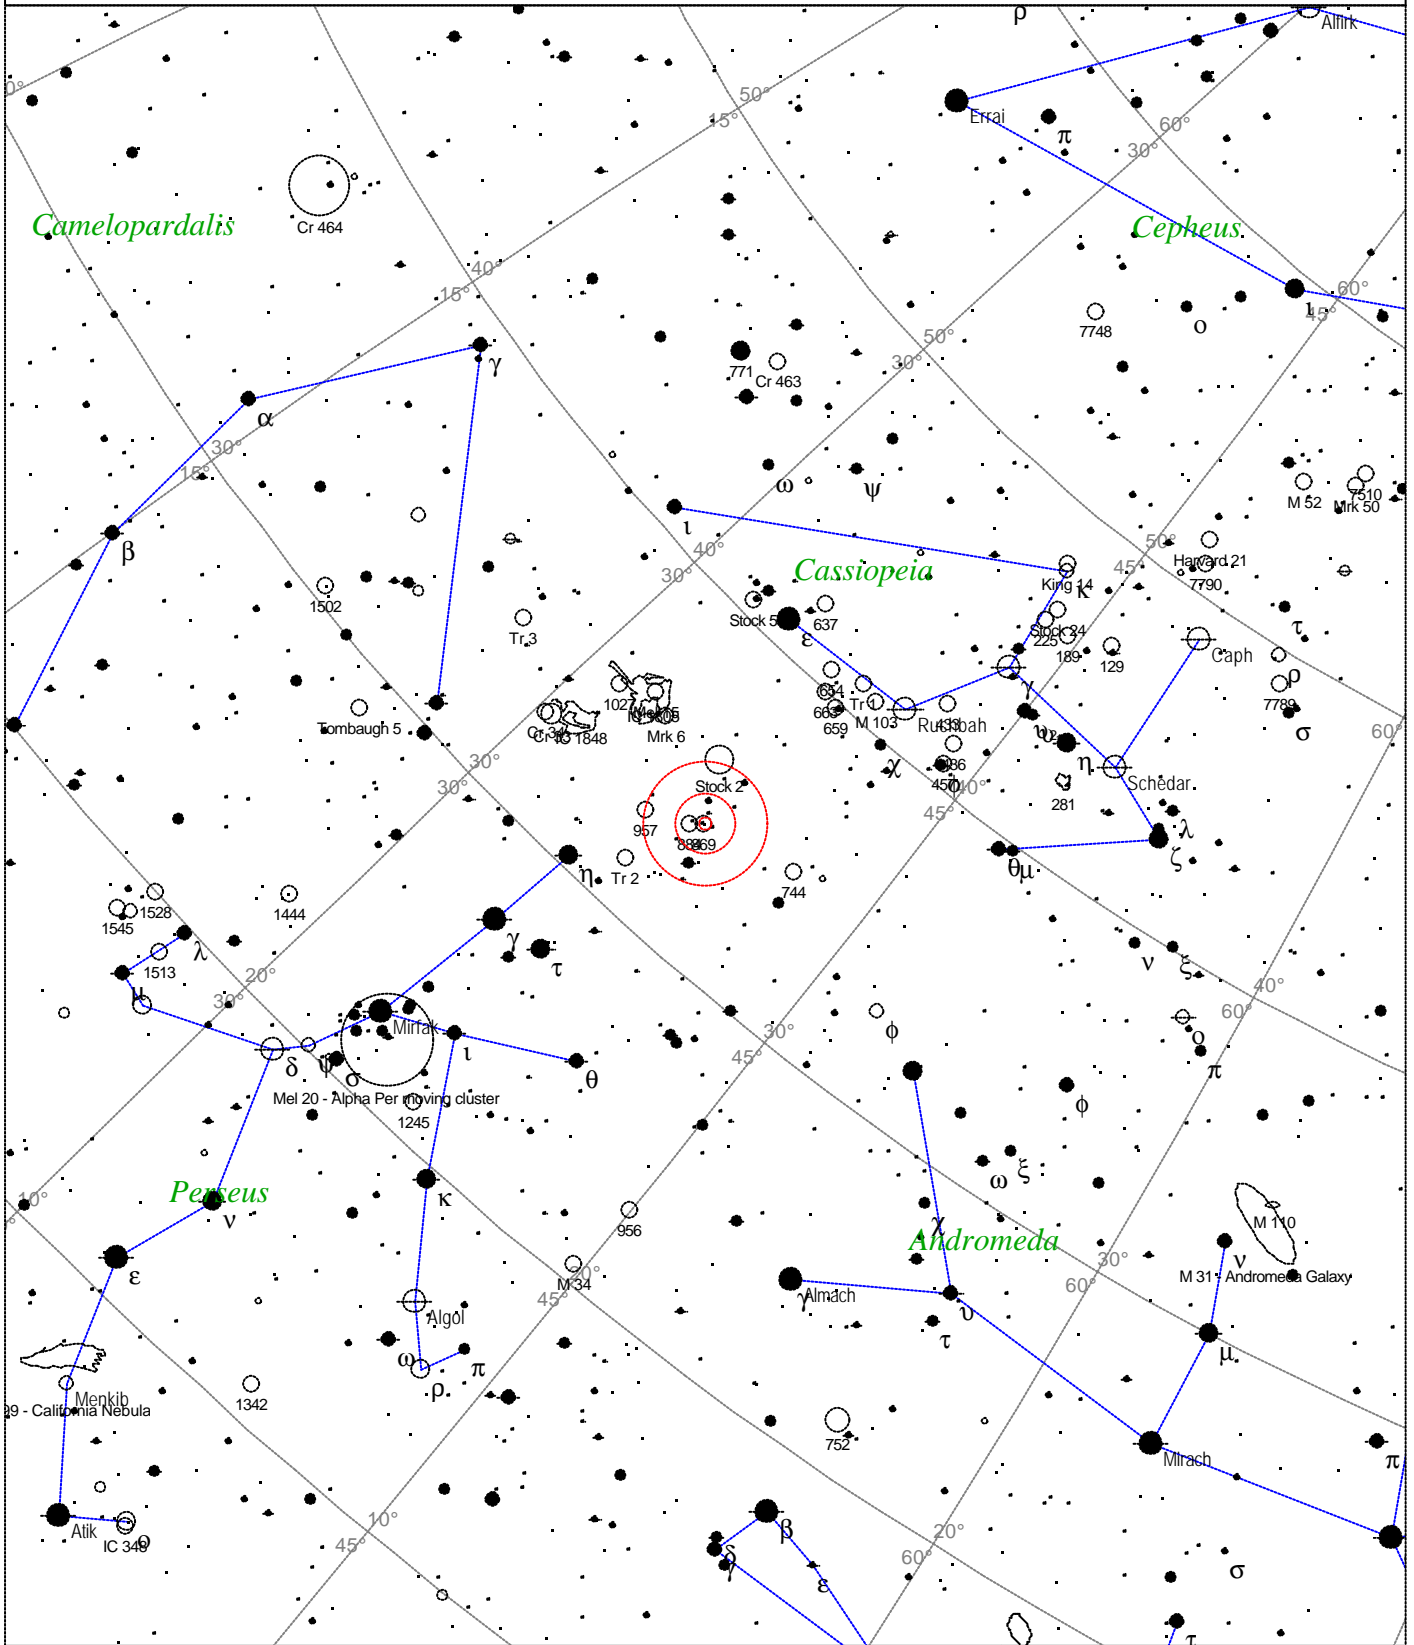

Caldwell 14 - NGC 869 / 884

STARS ● <3 ● 3.5 ● 4 ● 4.5 ● 5 ● 5.5 · 6 · 6.5 · >7	SYMBOLS ● Multiple star ○ Variable star ☄ Comet ☾ Galaxy □ Bright nebula □ Dark nebula ⊕ Globular cluster ○ Open cluster ⊕ Planetary nebula ⊗ Quasar △ Radio source × X-ray source ○ Other object	<i>Caldwell 14 - NGC 869 / 884</i> <i>Type of object: Open cluster</i> <i>Magnitude: 5.3</i> <i>Size: 30.0'</i> <i>Right ascension: 2h 19m 15s</i> <i>Declination: +57° 08' 40"</i> <i>Constellation: Perseus</i>

Local Time: 19:40:11 12-Sep-2002	UTC: 19:40:11 12-Sep-2002	Sidereal Time: 18:56:39
Location: 53° 27' 0" N 2° 31' 0" W	RA: 2h19m15s Dec: +57° 08' Field: 45.0°	Julian Day: 2452530.3196