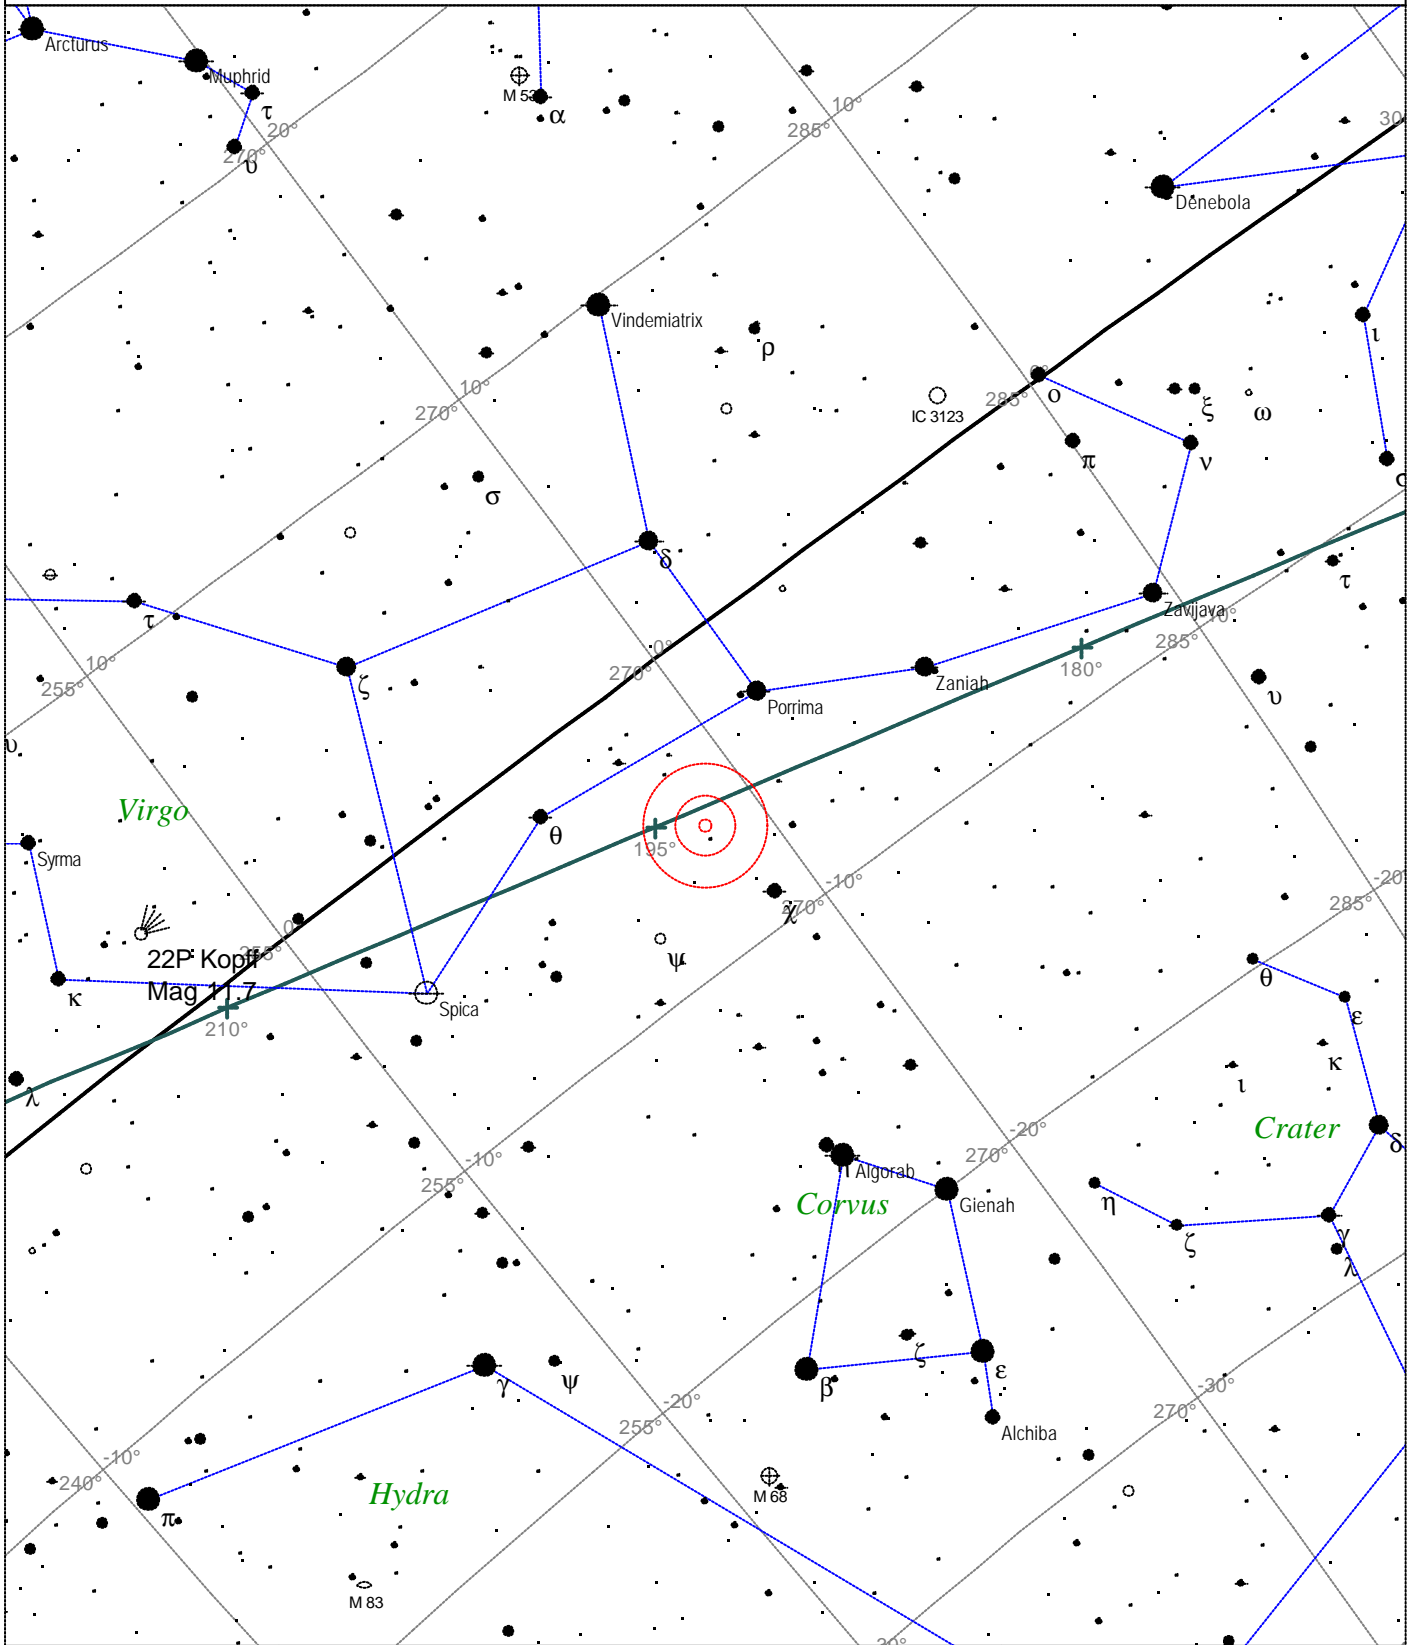

Caldwell 52 - NGC 4697

STARS ● <3 ● 3.5 ● 4 ● 4.5 ● 5 ● 5.5	SYMBOLS ● Multiple star ○ Variable star ☄ Comet ☉ Galaxy □ Bright nebula □ Dark nebula ⊕ Globular cluster ○ Open cluster ♁ Planetary nebula ☉ Quasar △ Radio source × X-ray source ○ Other object	<i>Caldwell 52 - NGC 4697</i> Type of object: Galaxy Magnitude: 10.1 Surface brightness: 12.5 mag/sq arcmin Size: 6.2'x4.5' Position angle: 70° Right ascension: 12h 48m 42s Declination: -5° 48' 42"

Local Time: 19:40:11 12-Sep-2002	UTC: 19:40:11 12-Sep-2002	Sidereal Time: 18:56:39
Location: 53° 27' 0" N 2° 31' 0" W	RA: 12h48m42s Dec: -5° 48' Field: 45.0°	Julian Day: 2452530.3196