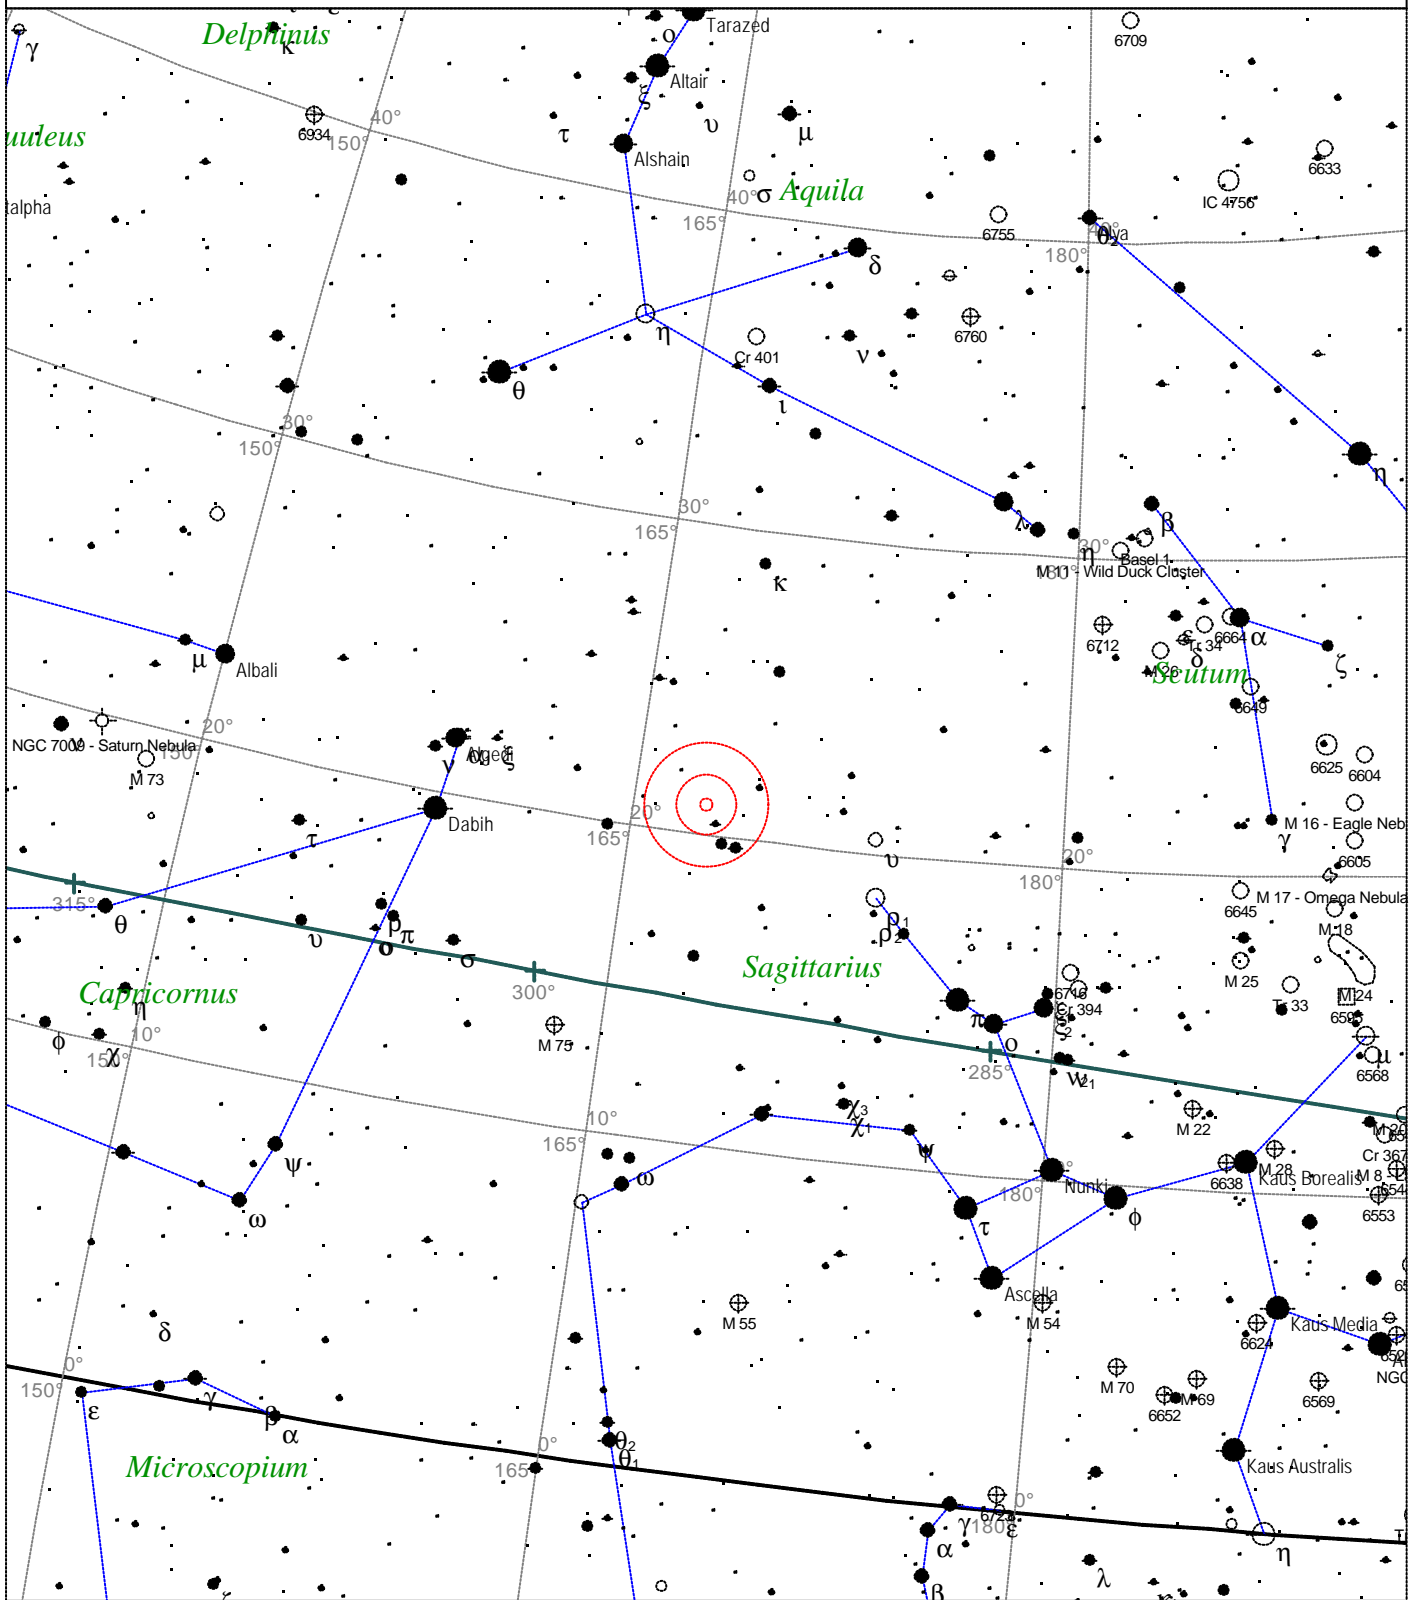

Caldwell 57 - Barnard's Galaxy

STARS ● <3 ● 3.5 ● 4 ● 4.5 ● 5 ● 5.5	SYMBOLS ● Multiple star ○ Variable star ☄ Comet ☾ Galaxy □ Bright nebula □ Dark nebula ⊕ Globular cluster ○ Open cluster ⊕ Planetary nebula ⊗ Quasar △ Radio source × X-ray source ○ Other object	Caldwell 57 - NGC 6822 Popular name: Barnard's Galaxy Type of object: Galaxy Magnitude: 9.3 Surface brightness: 15.0 mag/sq arcmin Size: 15.4'x14.2' Position angle: 5° Right ascension: 19h 45m 5s

Local Time: 19:40:11 12-Sep-2002   UTC: 19:40:11 12-Sep-2002   Sidereal Time: 18:56:39
Location: 53° 27' 0" N 2° 31' 0" W   RA: 19h45m05s Dec: -14° 48' Field: 45.0°   Julian Day: 2452530.3196