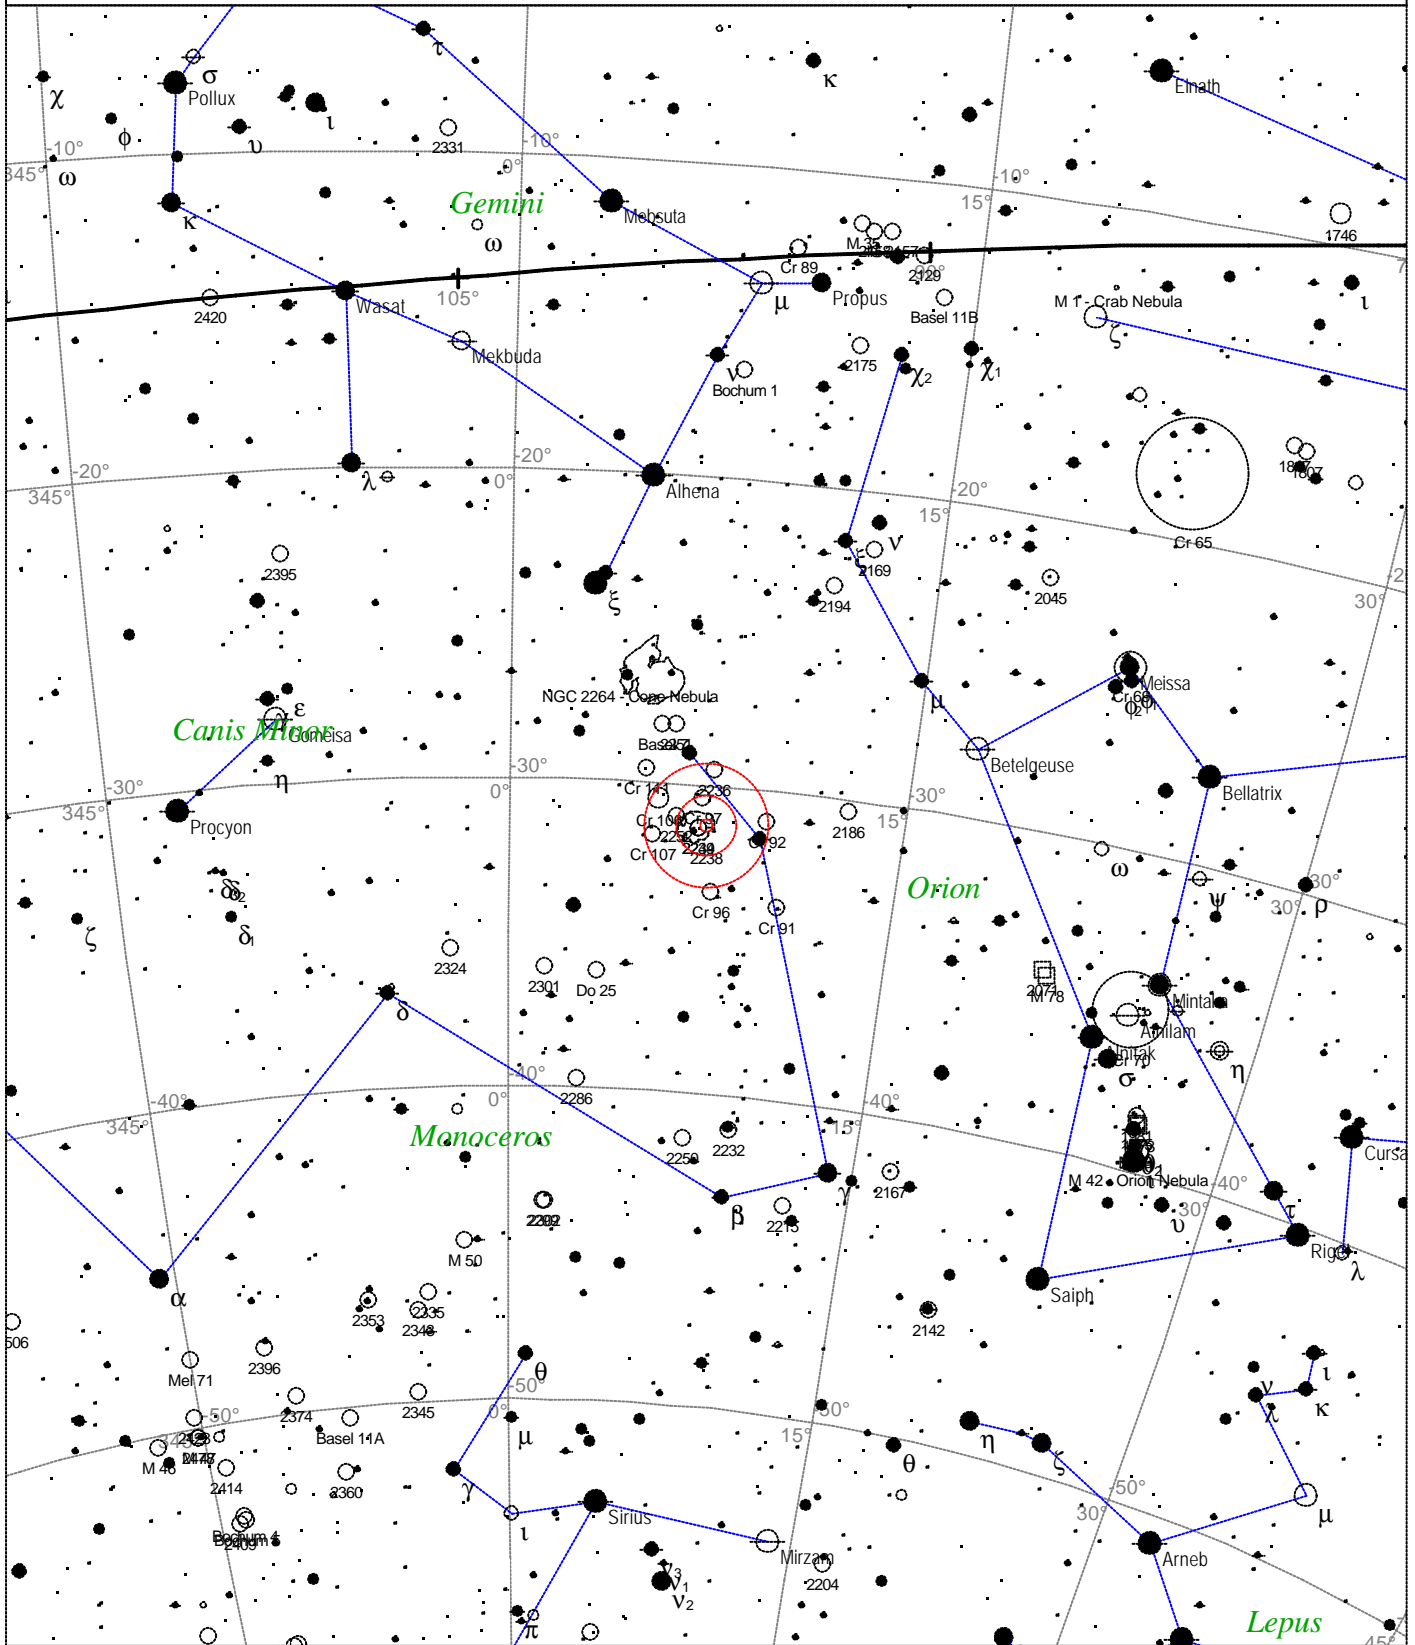

Caldwell 49 - Rosette Nebula

STARS ● <3 ● 3.5 ● 4 ● 4.5 ● 5 ● 5.5 · 6 · 6.5 · >7	SYMBOLS ● Multiple star ○ Variable star ☄ Comet ☾ Galaxy □ Bright nebula □ Dark nebula ⊕ Globular cluster ○ Open cluster ⊕ Planetary nebula ⊗ Quasar △ Radio source × X-ray source ○ Other object	<i>Caldwell 49 - Rosette Nebula</i> Name: NGC 2237 Popular name: Rosette Nebula Type of object: Open cluster Right ascension: 6h 31m 2s Declination: +5° 3' 0" Constellation: Monoceros

Local Time: 19:40:11 12-Sep-2002   UTC: 19:40:11 12-Sep-2002   Sidereal Time: 18:56:39
Location: 53° 27' 0" N 2° 31' 0" W   RA: 6h31m02s Dec: +5° 03' Field: 45.0°   Julian Day: 2452530.3196