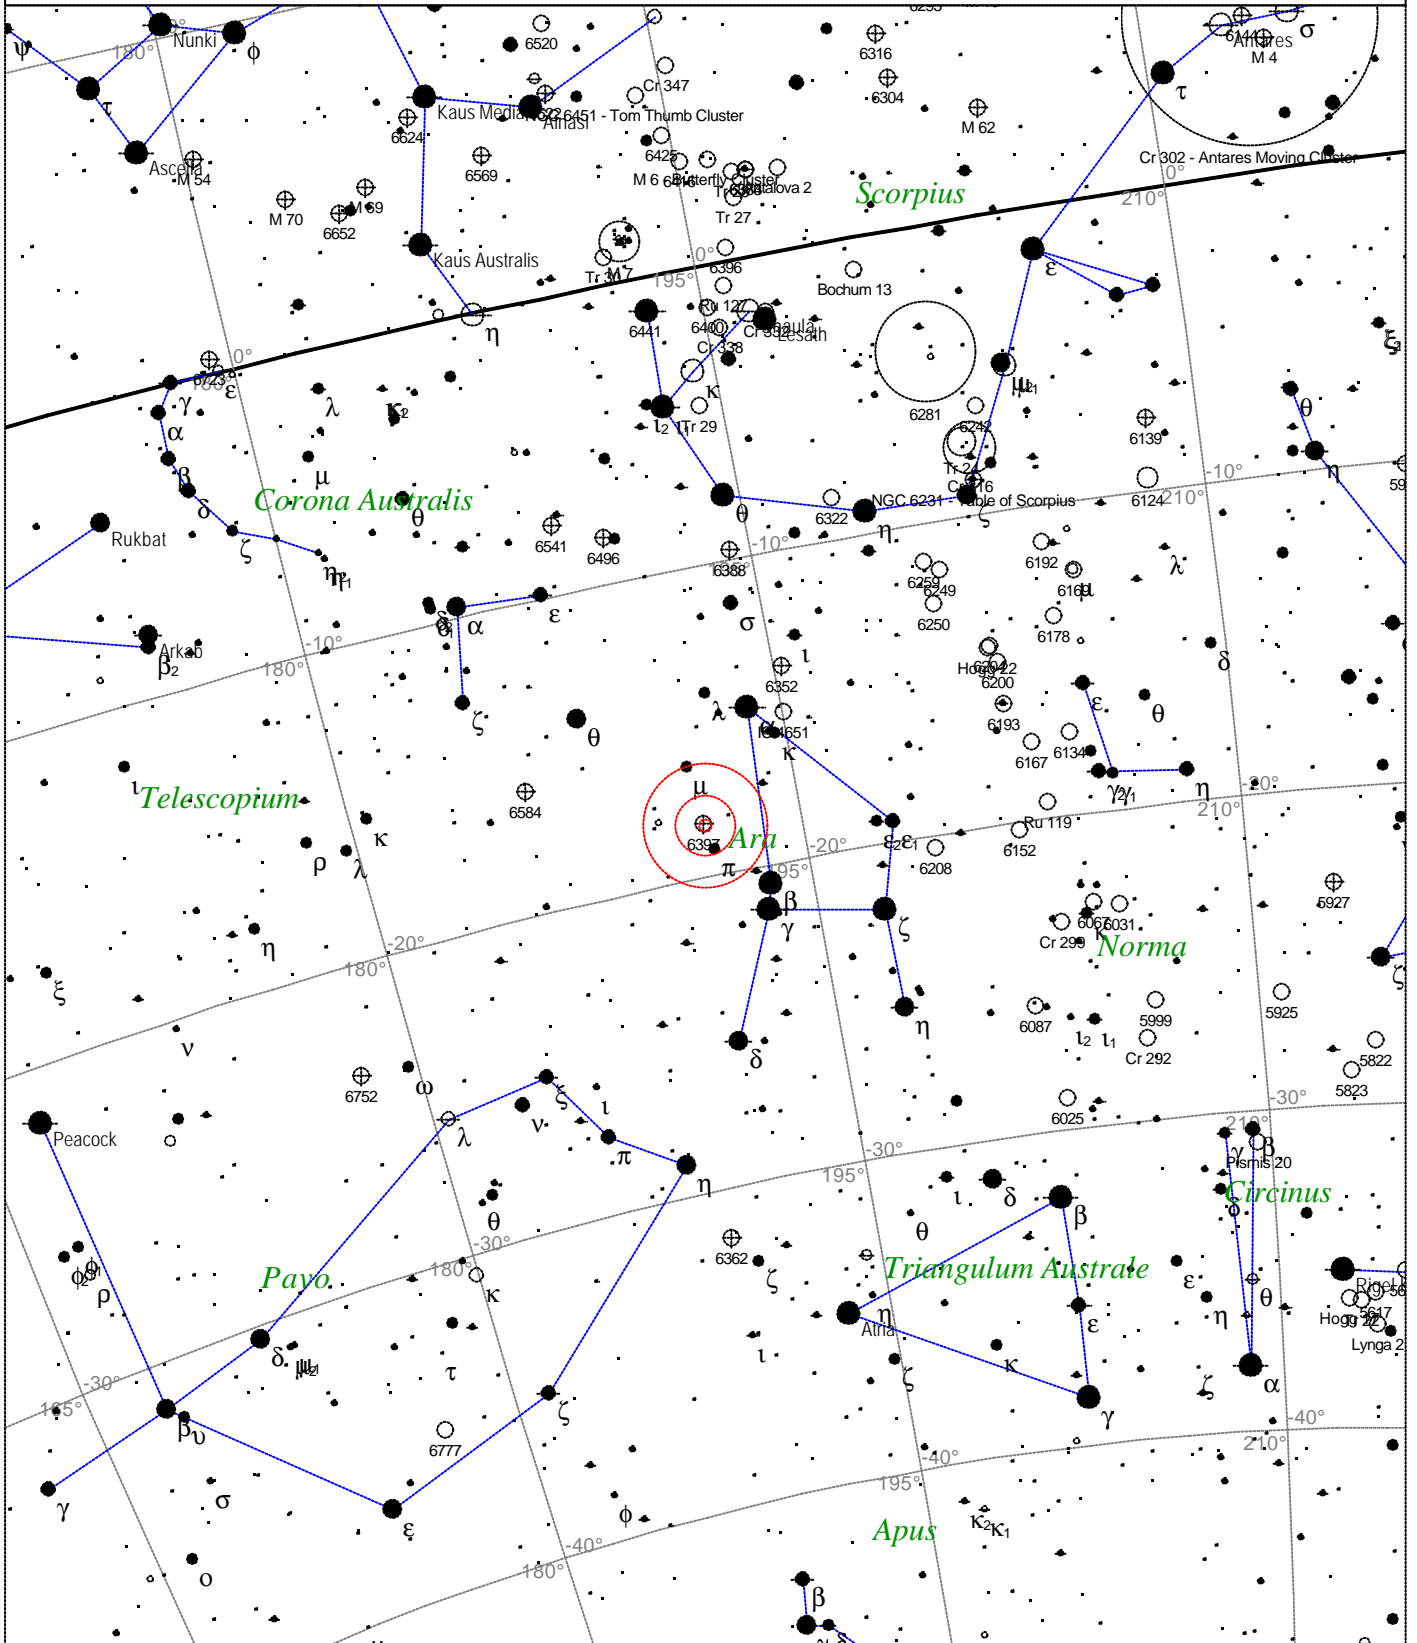

Caldwell 86 - NGC 6397

STARS ● <3 ● 3.5 ● 4 ● 4.5 ● 5 ● 5.5	SYMBOLS ● Multiple star ○ Variable star ☄ Comet ☾ Galaxy □ Bright nebula ◻ Dark nebula ⊕ Globular cluster ○ Open cluster ♁ Planetary nebula ☉ Quasar △ Radio source ✕ X-ray source ○ Other object	<i>Caldwell 86 - NGC 6397</i> Type of object: Globular cluster Magnitude: 5.7 Size: 25.0' Right ascension: 17h 40m 53s Declination: -53° 40' 43" Constellation: Ara

Local Time: 19:40:11 12-Sep-2002	UTC: 19:40:11 12-Sep-2002	Sidereal Time: 18:56:39
Location: 53° 27' 0" N 2° 31' 0" W	RA: 17h40m53s Dec: -53° 40' Field: 45.0°	Julian Day: 2452530.3196