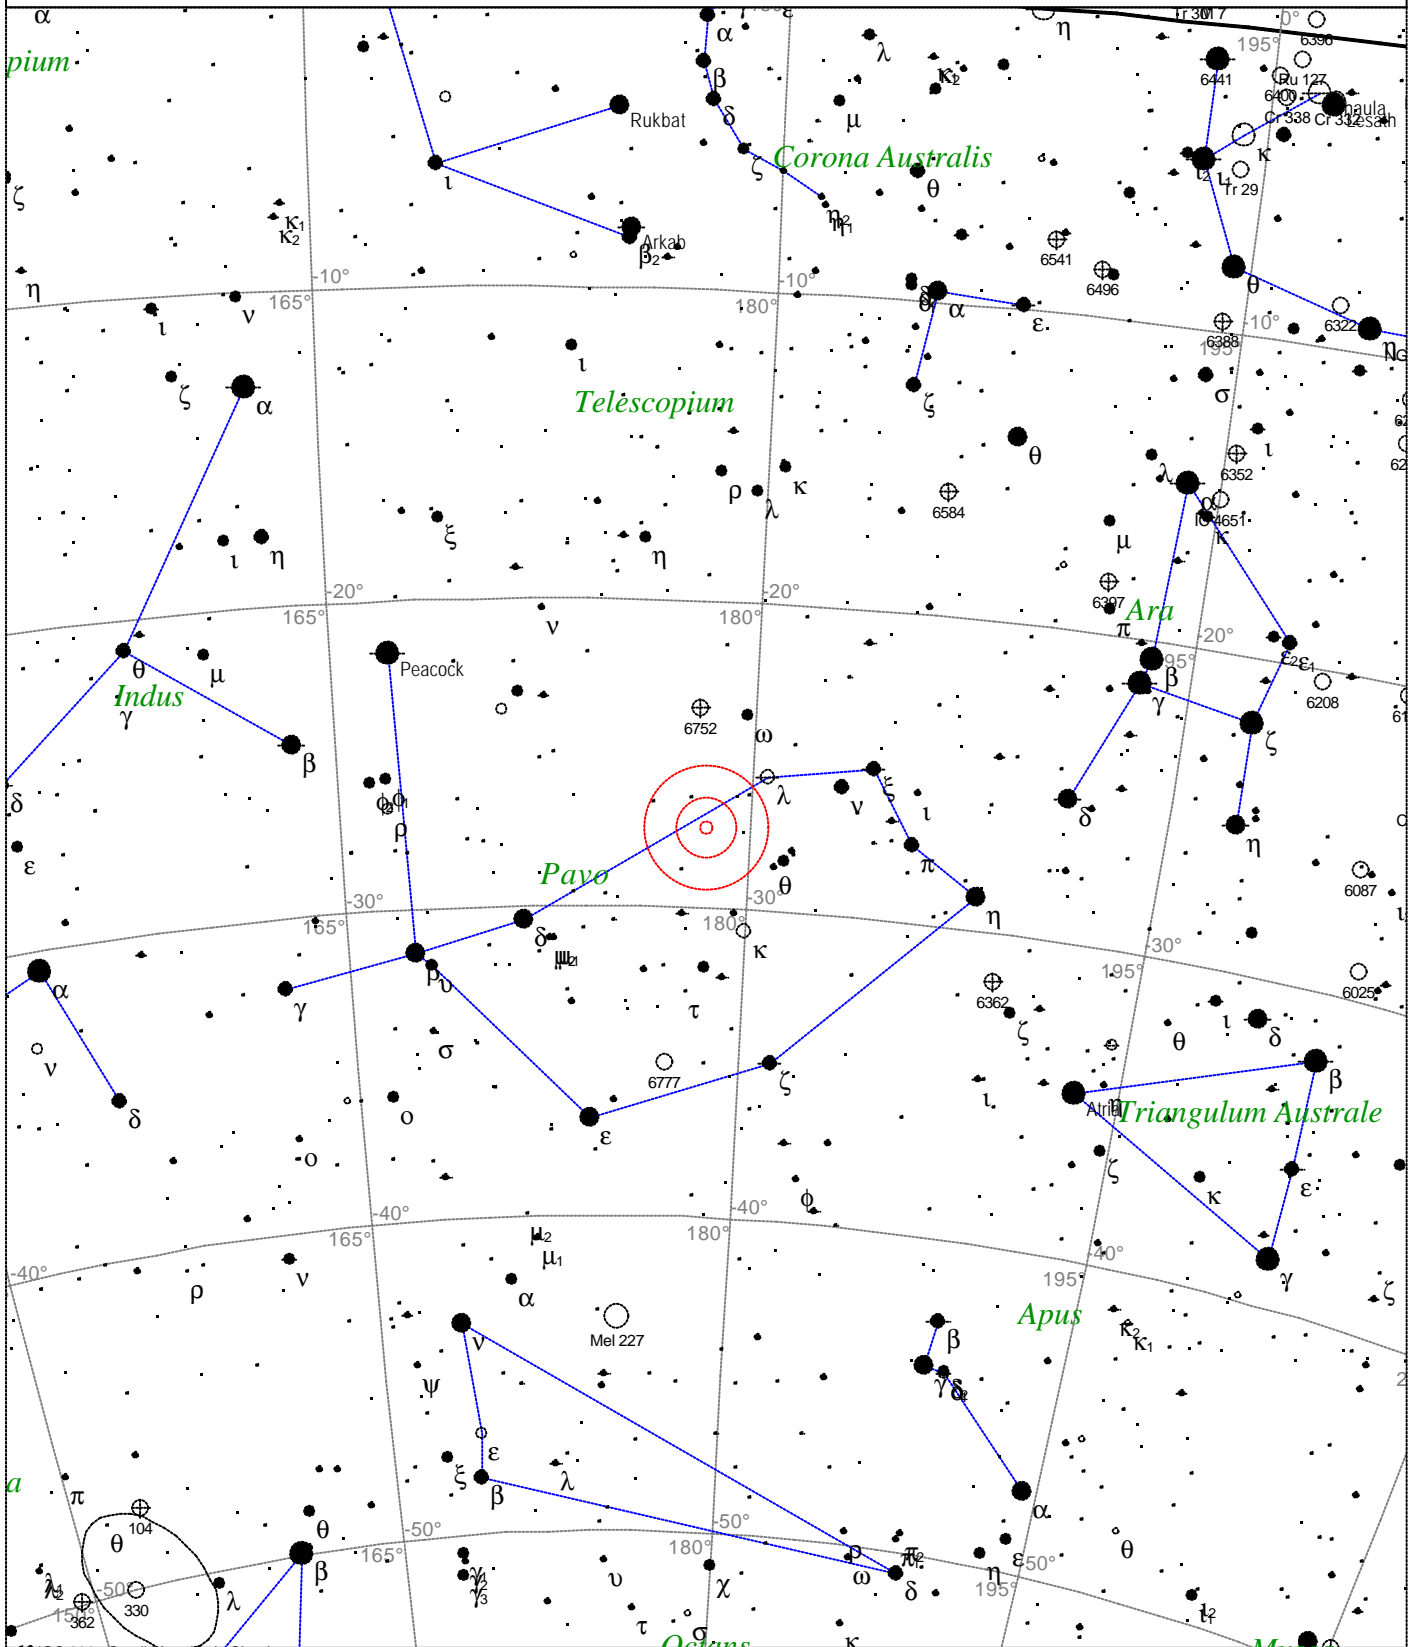

Caldwell 101 - NGC 6744

STARS ● <3 ● 3.5 ● 4 ● 4.5 ● 5 ● 5.5	SYMBOLS ● Multiple star ○ Variable star ☄ Comet ☐ Galaxy ☐ Bright nebula ☐ Dark nebula ⊕ Globular cluster ○ Open cluster ♁ Planetary nebula ☉ Quasar △ Radio source × X-ray source ○ Other object	<i>Caldwell 101 - NGC 6744</i> Type of object: Galaxy Magnitude: 9.1 Surface brightness: 13.8 mag/sq arcmin Size: 20.2'x13.2' Position angle: 15° Right ascension: 19h 10m 1s Declination: -63° 51' 26"

Local Time: 19:40:11 12-Sep-2002   UTC: 19:40:11 12-Sep-2002   Sidereal Time: 18:56:39
Location: 53° 27' 0" N 2° 31' 0" W   RA: 19h10m01s Dec: -63° 51' Field: 45.0°   Julian Day: 2452530.3196