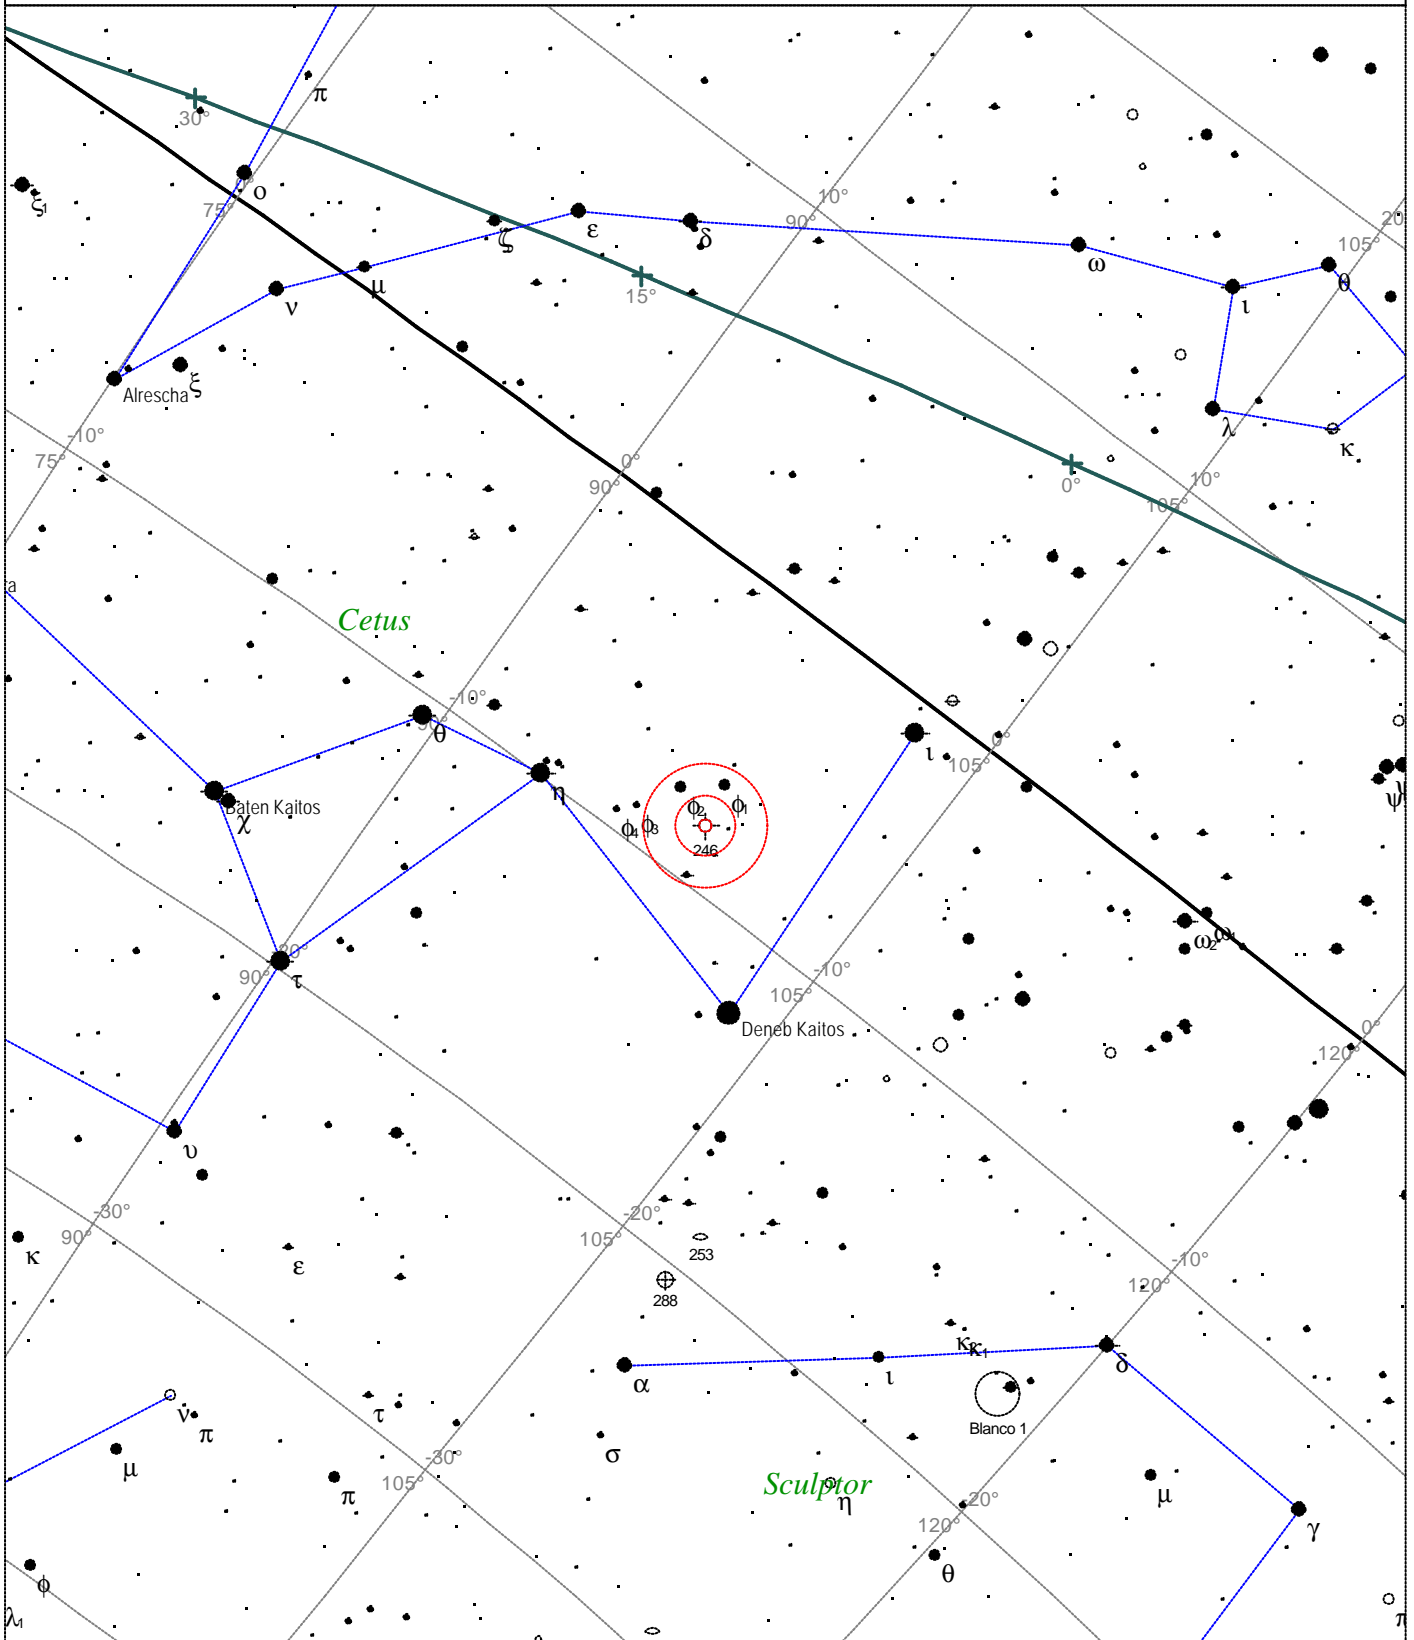

Caldwell 56 - NGC 246

STARS ● <3 · 6 ● 3.5 · 6.5 ● 4 · >7 ● 4.5 ● 5 ● 5.5	SYMBOLS ● Multiple star ○ Variable star ☄ Comet ☾ Galaxy □ Bright nebula □ Dark nebula ⊕ Globular cluster ○ Open cluster ⊕ Planetary nebula ⊗ Quasar △ Radio source × X-ray source ○ Other object	<i>Caldwell 56 - NGC 246</i> <i>Type of object: Planetary nebula</i> <i>Magnitude: 8.0</i> <i>Size: 3.8'</i> <i>Right ascension: 0h 47m 12s</i> <i>Declination: -11° 51' 22"</i> <i>Constellation: Cetus</i>

Local Time: 19:40:11 12-Sep-2002	UTC: 19:40:11 12-Sep-2002	Sidereal Time: 18:56:39
Location: 53° 27' 0" N 2° 31' 0" W	RA: 0h47m12s Dec: -11° 51' Field: 45.0°	Julian Day: 2452530.3196