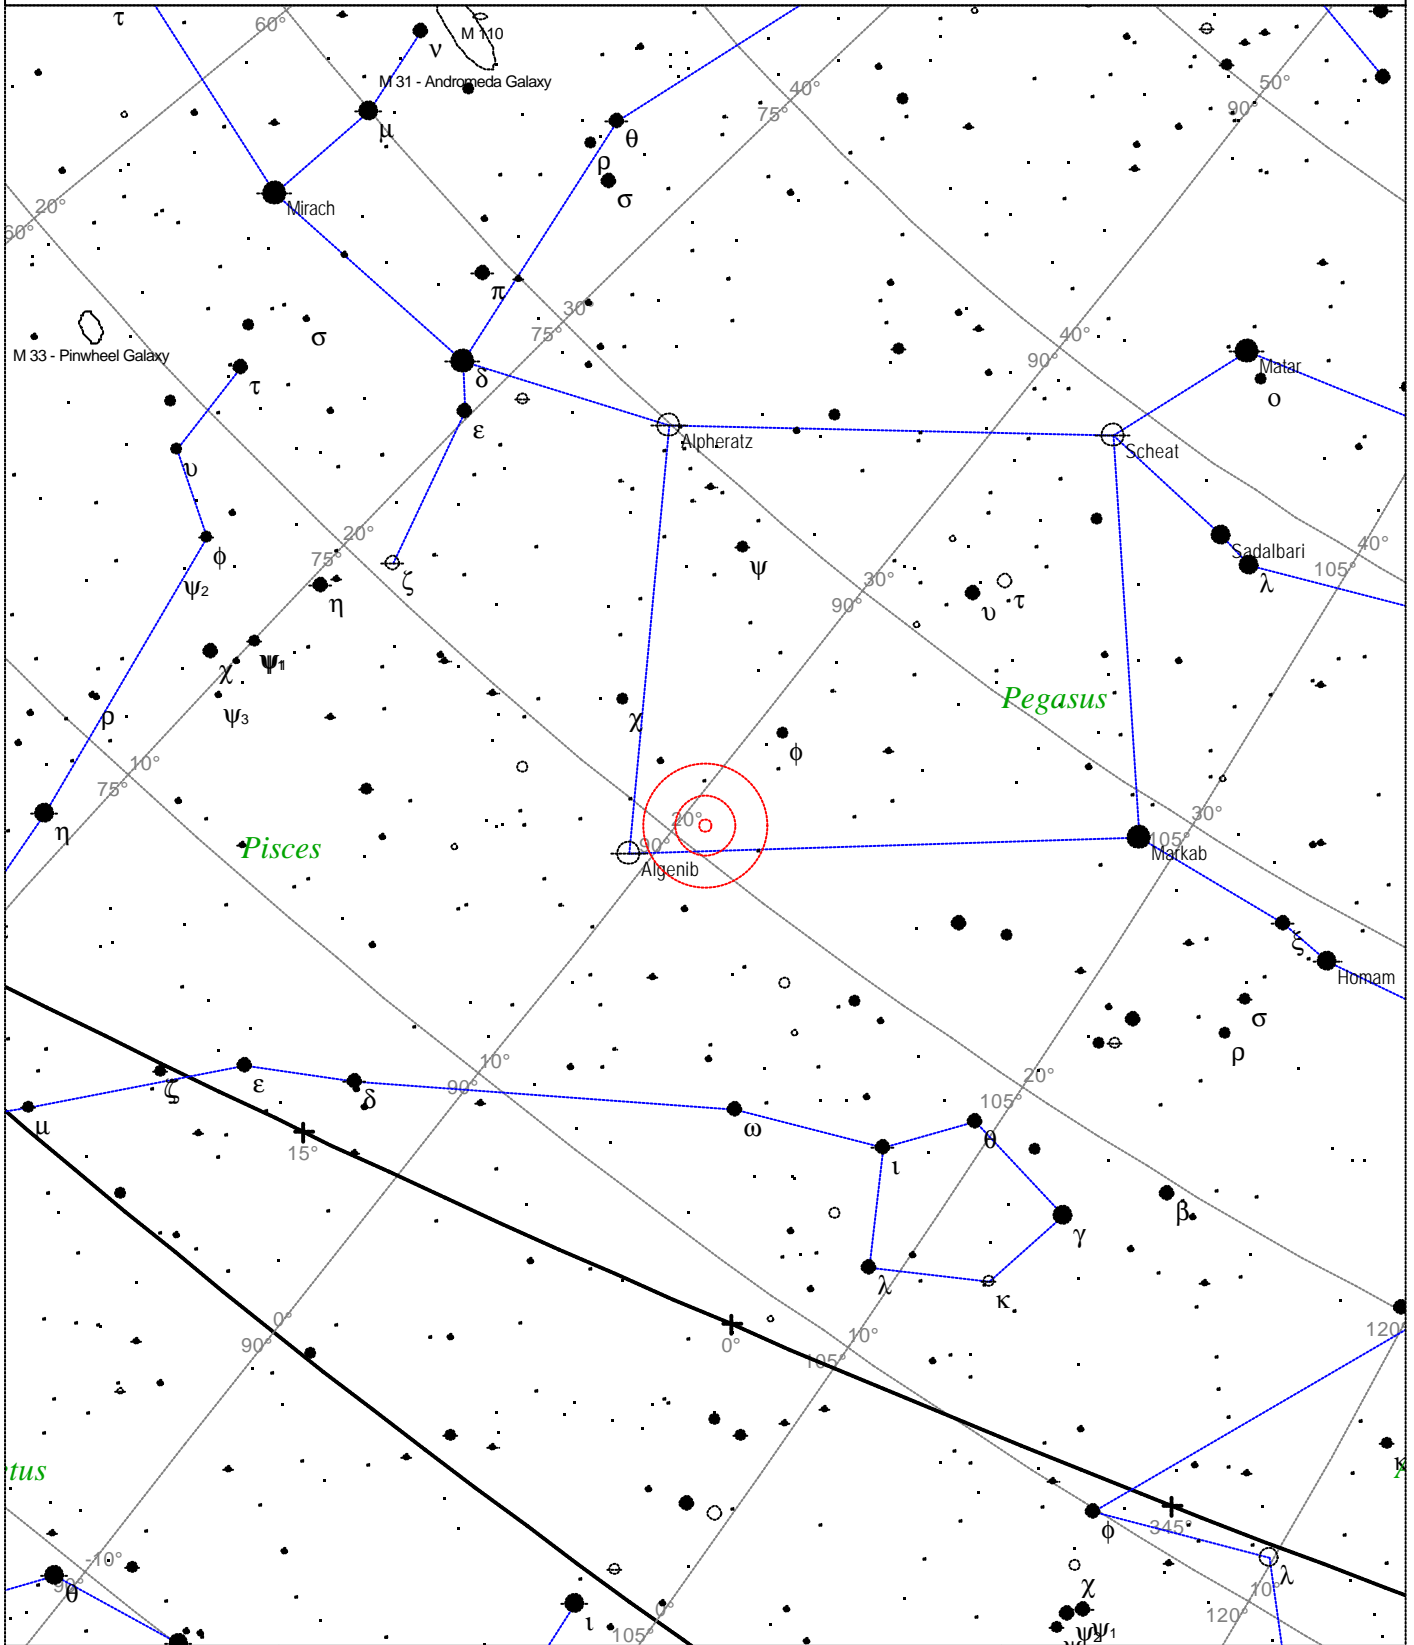

Caldwell 43 - NGC 7814

STARS ● <3 · 6 ● 3.5 · 6.5 ● 4 · >7 ● 4.5 ● 5 ● 5.5	SYMBOLS ● Multiple star ○ Variable star ☄ Comet ☉ Galaxy □ Bright nebula □ Dark nebula ⊕ Globular cluster ○ Open cluster ♁ Planetary nebula ⊞ Quasar △ Radio source × X-ray source ○ Other object	<i>Caldwell 43 - NGC 7814</i> Type of object: Galaxy Magnitude: 11.6 Surface brightness: 12.8 mag/sq arcmin Size: 4.7'x2.4' Position angle: 135° Right ascension: 0h 3m 23s Declination: +16° 9' 35"

Local Time: 19:40:11 12-Sep-2002	UTC: 19:40:11 12-Sep-2002	Sidereal Time: 18:56:39
Location: 53° 27' 0" N 2° 31' 0" W	RA: 0h03m23s Dec: +16° 09' Field: 45.0°	Julian Day: 2452530.3196