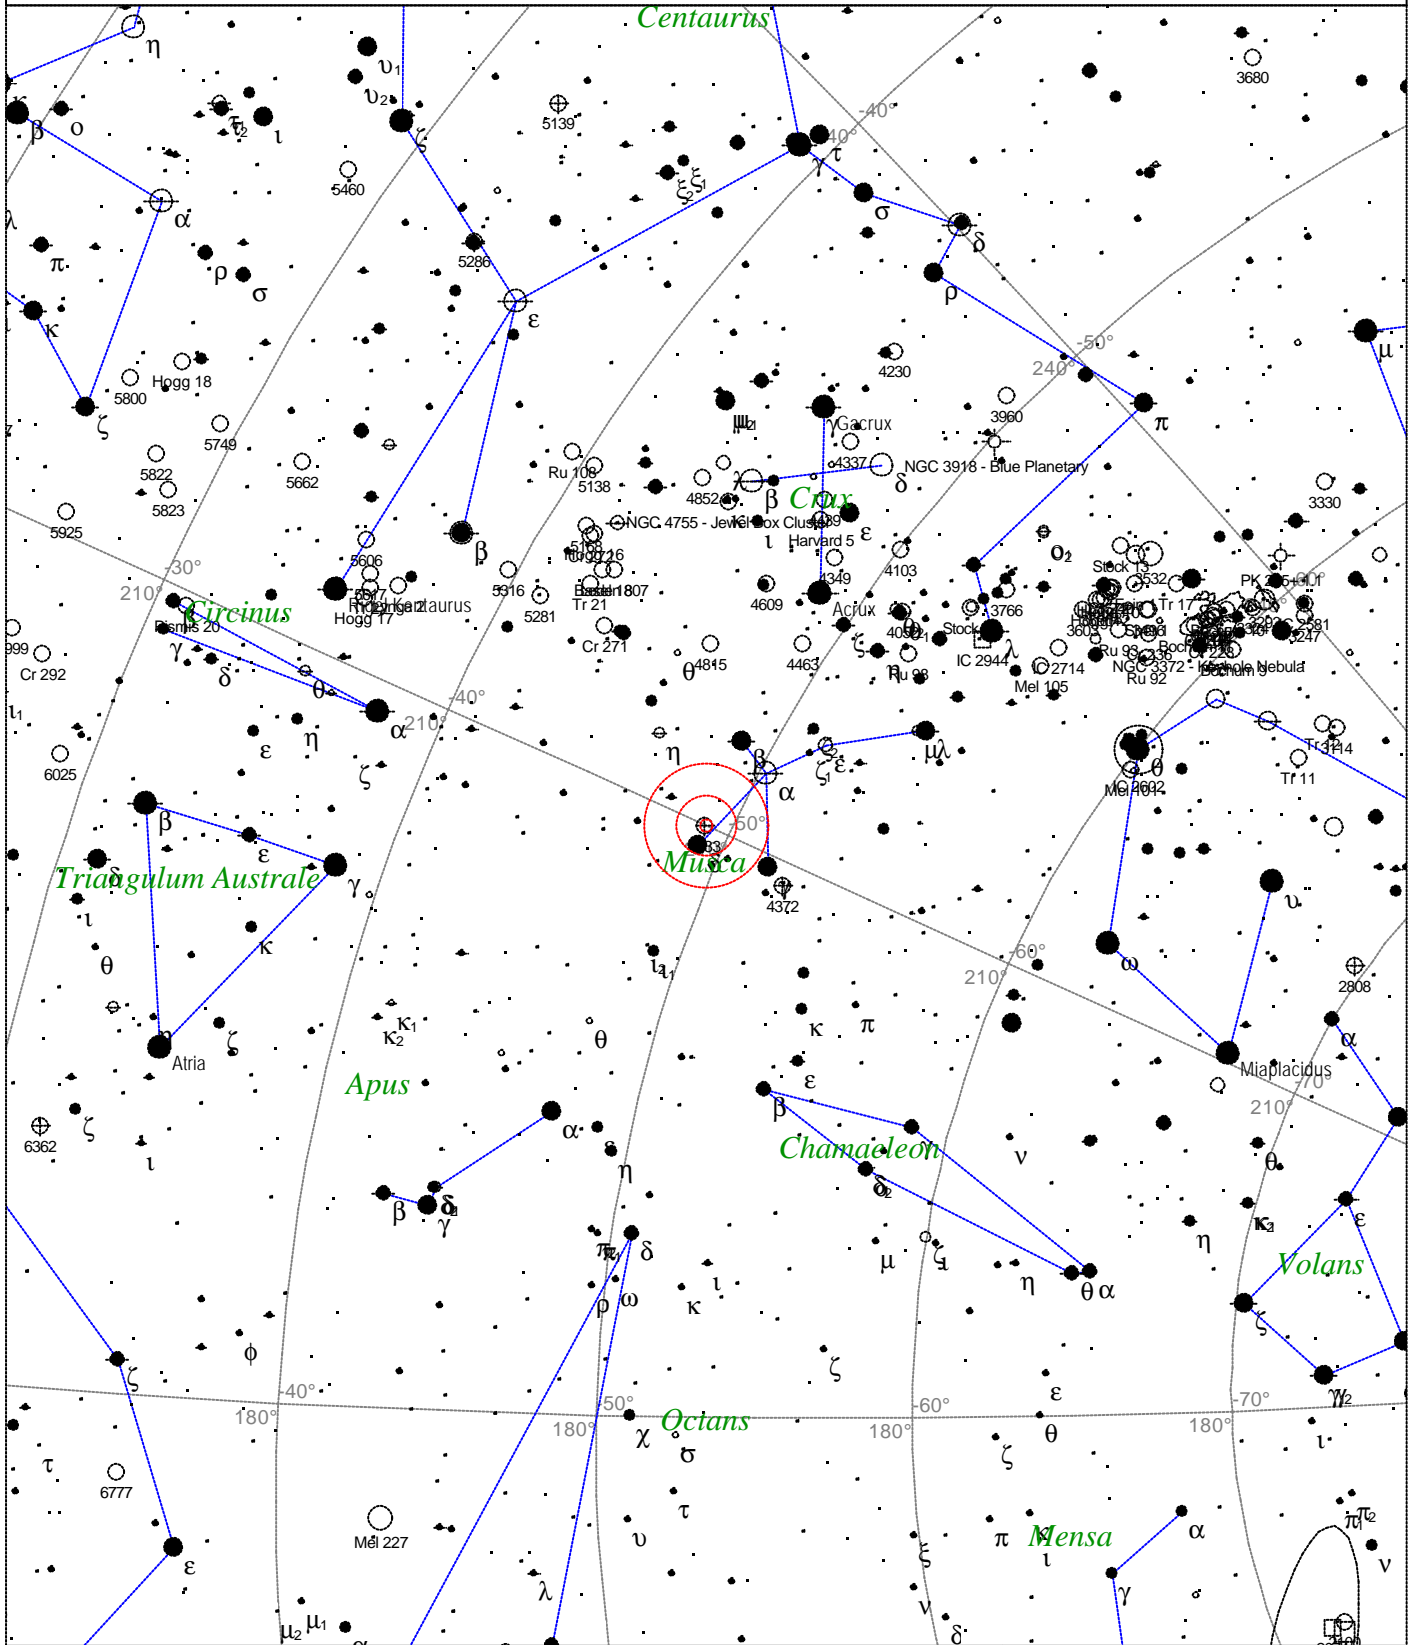

Caldwell 105 - NGC 4833

STARS ● <3 ● 3.5 ● 4 ● 4.5 ● 5 ● 5.5	SYMBOLS ● Multiple star ○ Variable star ☄ Comet ☉ Galaxy □ Bright nebula □ Dark nebula ⊕ Globular cluster ○ Open cluster ♁ Planetary nebula ⊞ Quasar △ Radio source × X-ray source ○ Other object	<i>Caldwell 105 - NGC 4833</i> Type of object: Globular cluster Magnitude: 6.9 Size: 13.5' Right ascension: 12h 59m 41s Declination: -70° 53' 21" Constellation: Musca

Local Time: 19:40:11 12-Sep-2002   UTC: 19:40:11 12-Sep-2002   Sidereal Time: 18:56:39
Location: 53° 27' 0" N 2° 31' 0" W   RA: 12h59m41s Dec: -70° 53' Field: 45.0°   Julian Day: 2452530.3196