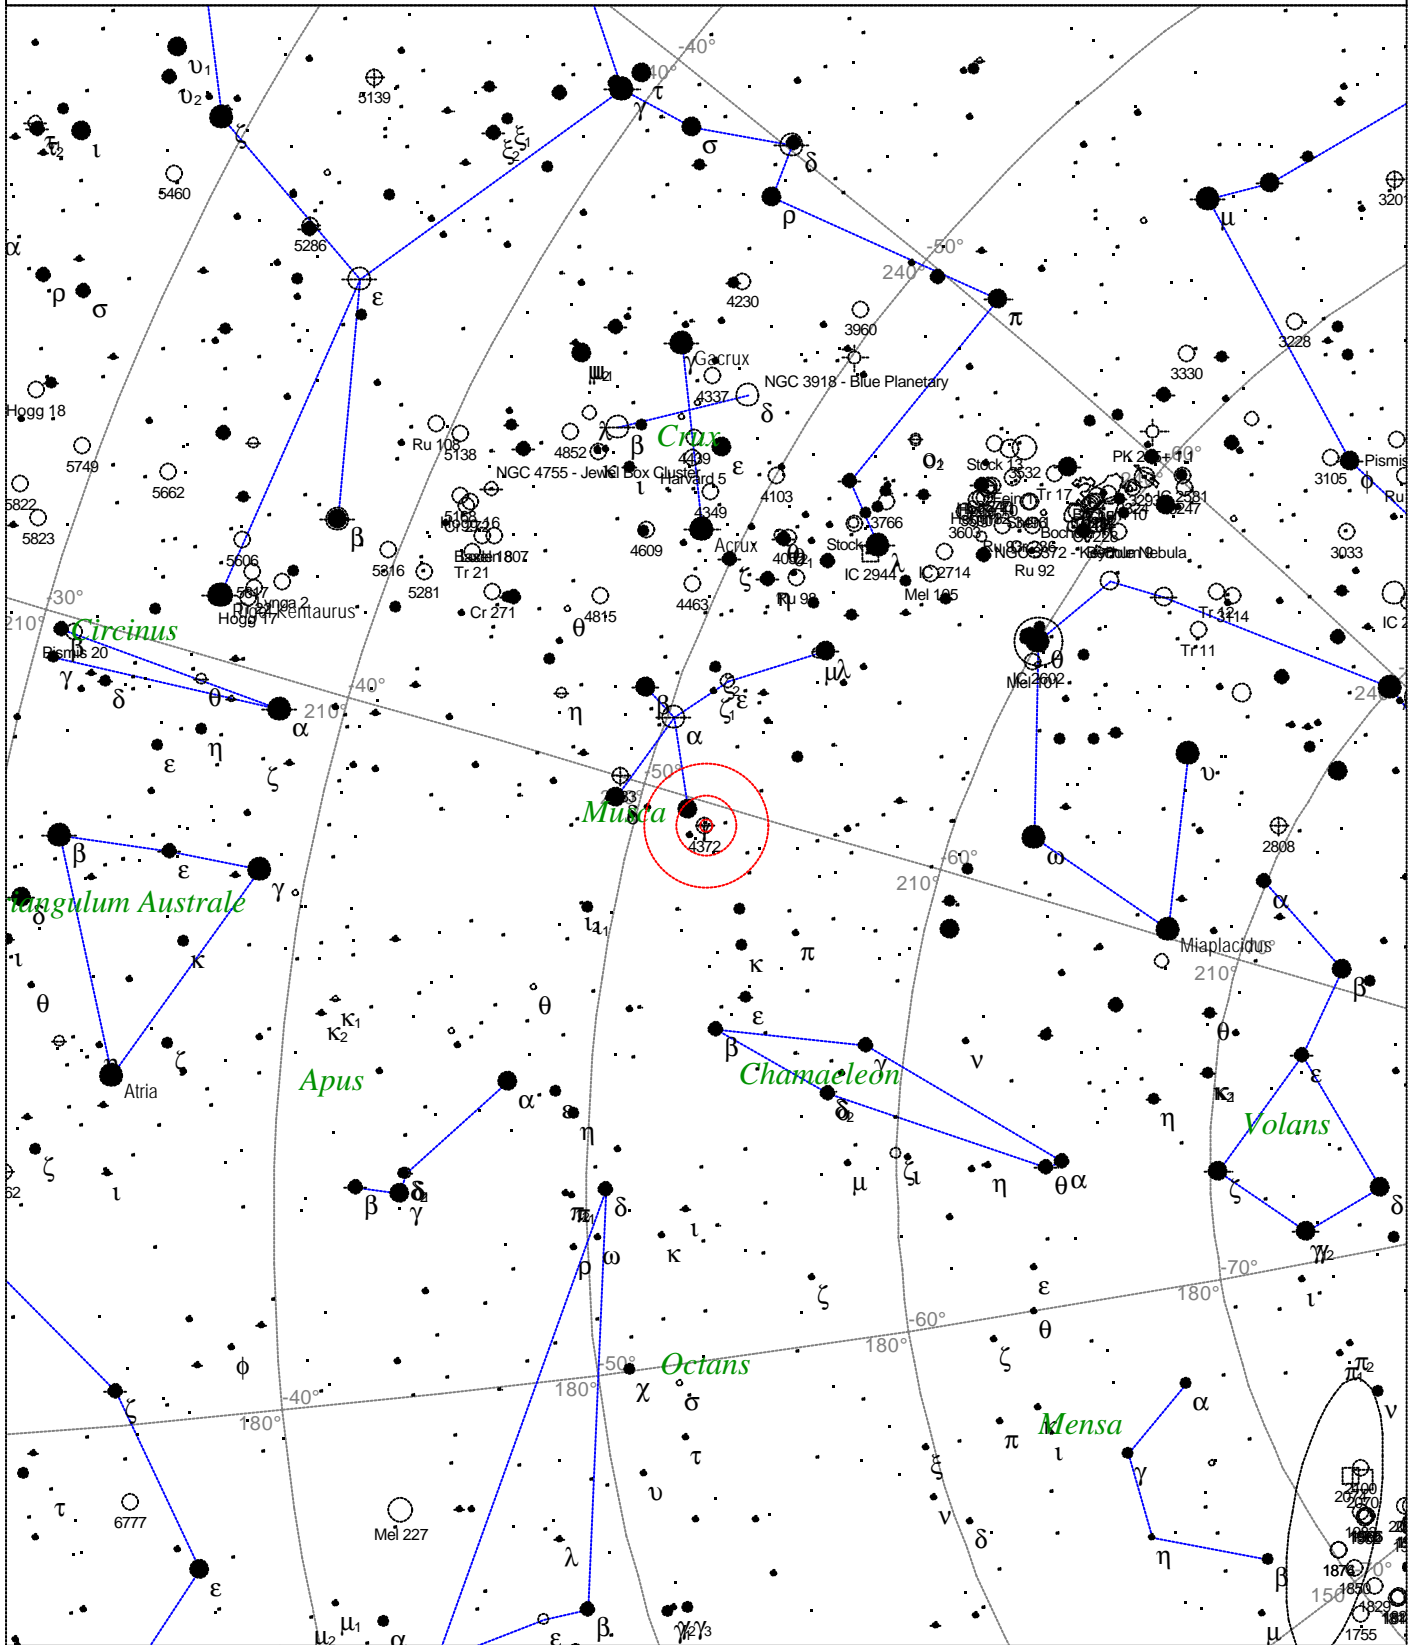

Caldwell 108 - NGC 4372

STARS ● <3 ● 3.5 ● 4 ● 4.5 ● 5 ● 5.5 · 6 · 6.5 · >7	SYMBOLS ● Multiple star ○ Variable star ☄ Comet ☉ Galaxy □ Bright nebula □ Dark nebula ⊕ Globular cluster ○ Open cluster ⊕ Planetary nebula ⊗ Quasar △ Radio source × X-ray source ○ Other object	<i>Caldwell 108 - NGC 4372</i> Type of object: Globular cluster Magnitude: 7.2 Size: 18.6' Right ascension: 12h 25m 49s Declination: -72° 40' 23" Constellation: Musca

Local Time: 19:40:11 12-Sep-2002	UTC: 19:40:11 12-Sep-2002	Sidereal Time: 18:56:39
Location: 53° 27' 0" N 2° 31' 0" W	RA: 12h25m49s Dec: -72° 40' Field: 45.0°	Julian Day: 2452530.3196