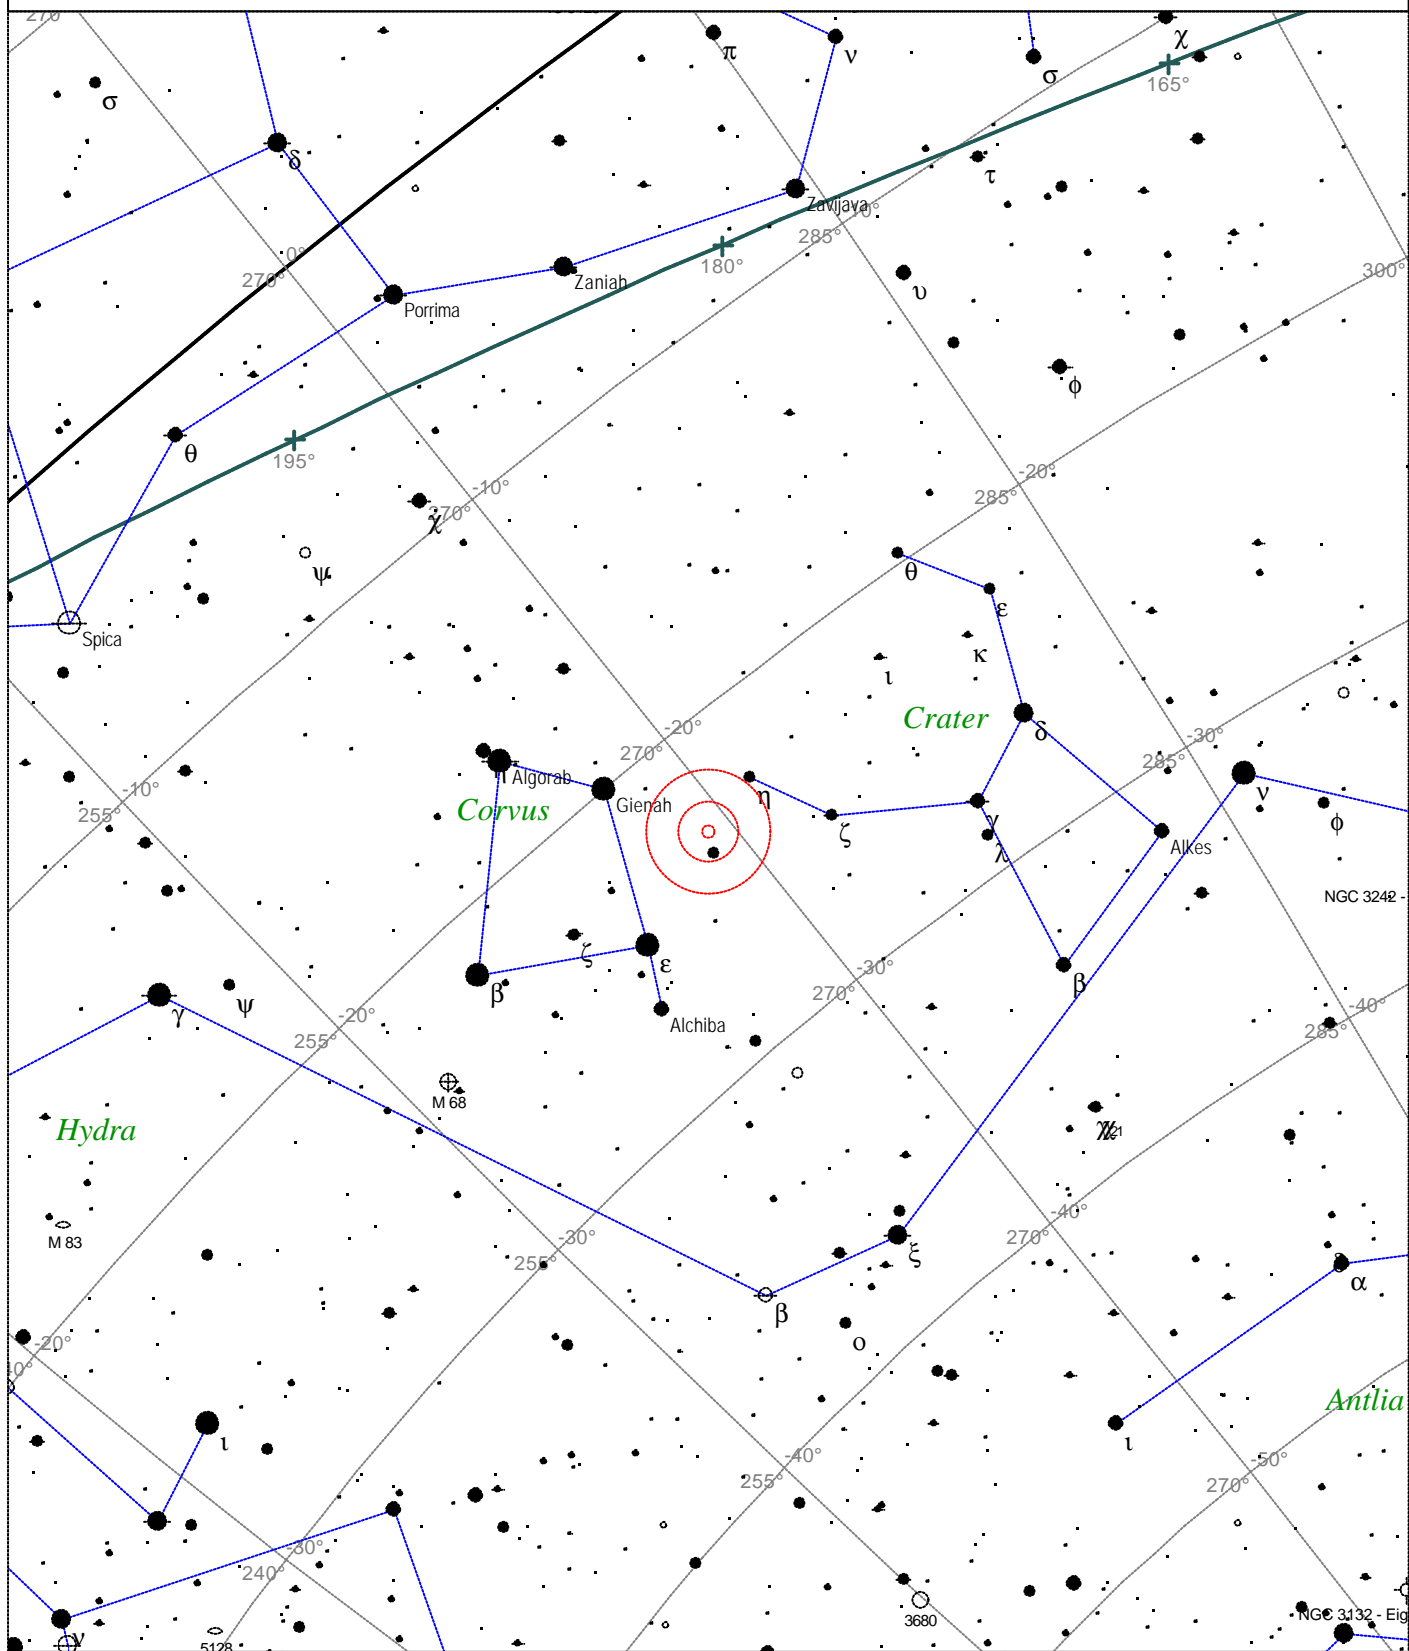

Caldwell 61 - NGC 4039

STARS ● <3 ● 3.5 ● 4 ● 4.5 ● 5 ● 5.5 · 6 · 6.5 · >7	SYMBOLS ● Multiple star ○ Variable star ☄ Comet ☾ Galaxy □ Bright nebula □ Dark nebula ⊕ Globular cluster ○ Open cluster ⊕ Planetary nebula ☄ Quasar △ Radio source × X-ray source ○ Other object	<i>Caldwell 61 - NGC 4039</i> Type of object: Galaxy Magnitude: 11.0 Surface brightness: 13.1 mag/sq arcmin Size: 3.3'x1.7' Position angle: 55° Right ascension: 12h 2m 0s Declination: -18° 53' 51"

Local Time: 19:40:11 12-Sep-2002	UTC: 19:40:11 12-Sep-2002	Sidereal Time: 18:56:39
Location: 53° 27' 0" N 2° 31' 0" W	RA: 12h02m00s Dec: -18° 53' Field: 45.0°	Julian Day: 2452530.3196