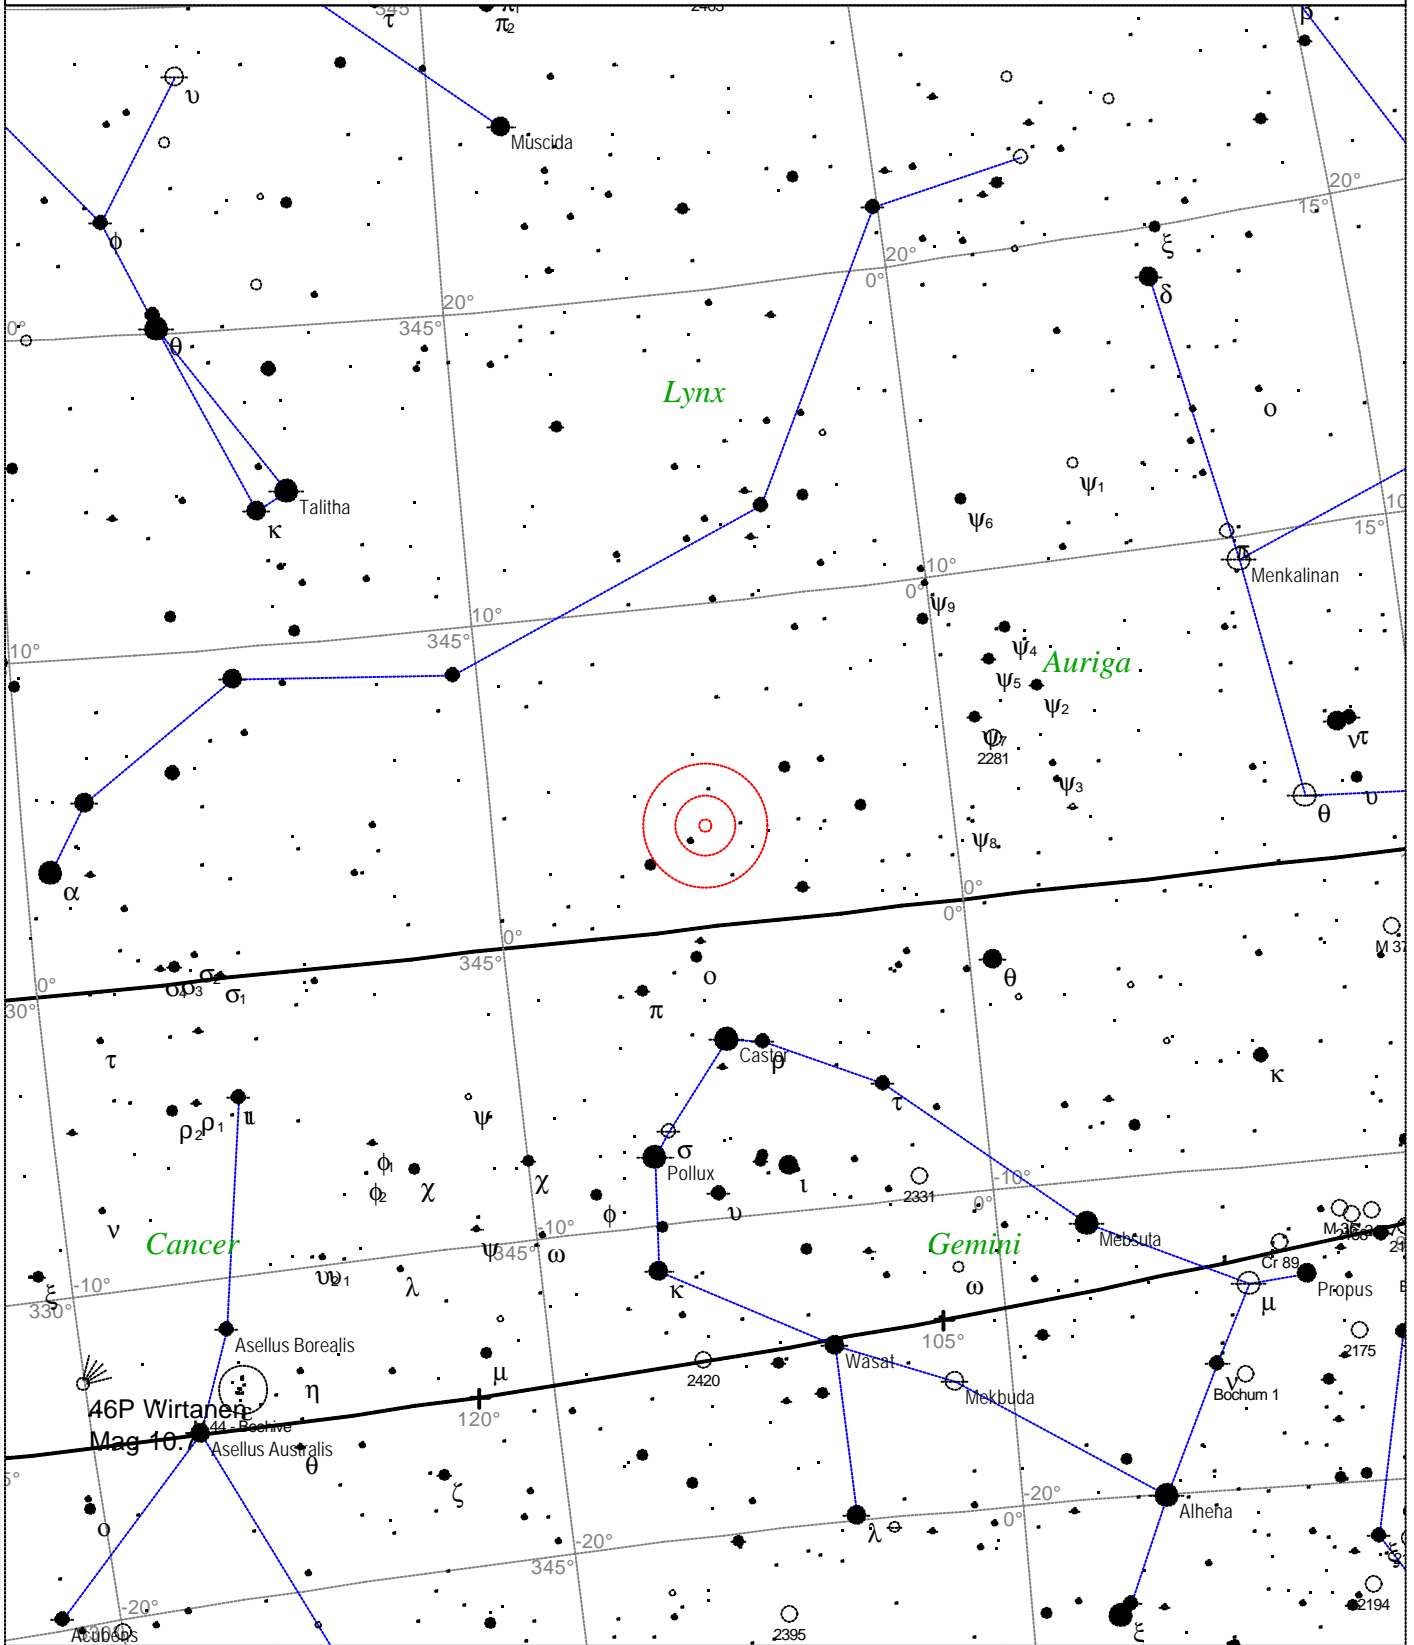

Caldwell 25 - NGC 2419

STARS	SYMBOLS			<i>Caldwell 25 - NGC 2419</i> Type of object: Globular cluster Magnitude: 10.4 Size: 6.2' Right ascension: 7h 38m 17s Declination: +38° 52' 35" Constellation: Lynx
● <3 ● 3.5 ● 4 ● 4.5 ● 5 ● 5.5	● Multiple star ○ Variable star ☄ Comet ☾ Galaxy □ Bright nebula	□ Dark nebula ⊕ Globular cluster ○ Open cluster ⊕ Planetary nebula ☄ Quasar	△ Radio source × X-ray source ○ Other object	

Local Time: 19:40:11 12-Sep-2002	UTC: 19:40:11 12-Sep-2002	Sidereal Time: 18:56:39
Location: 53° 27' 0" N 2° 31' 0" W	RA: 7h38m17s Dec: +38° 52' Field: 45.0°	Julian Day: 2452530.3196