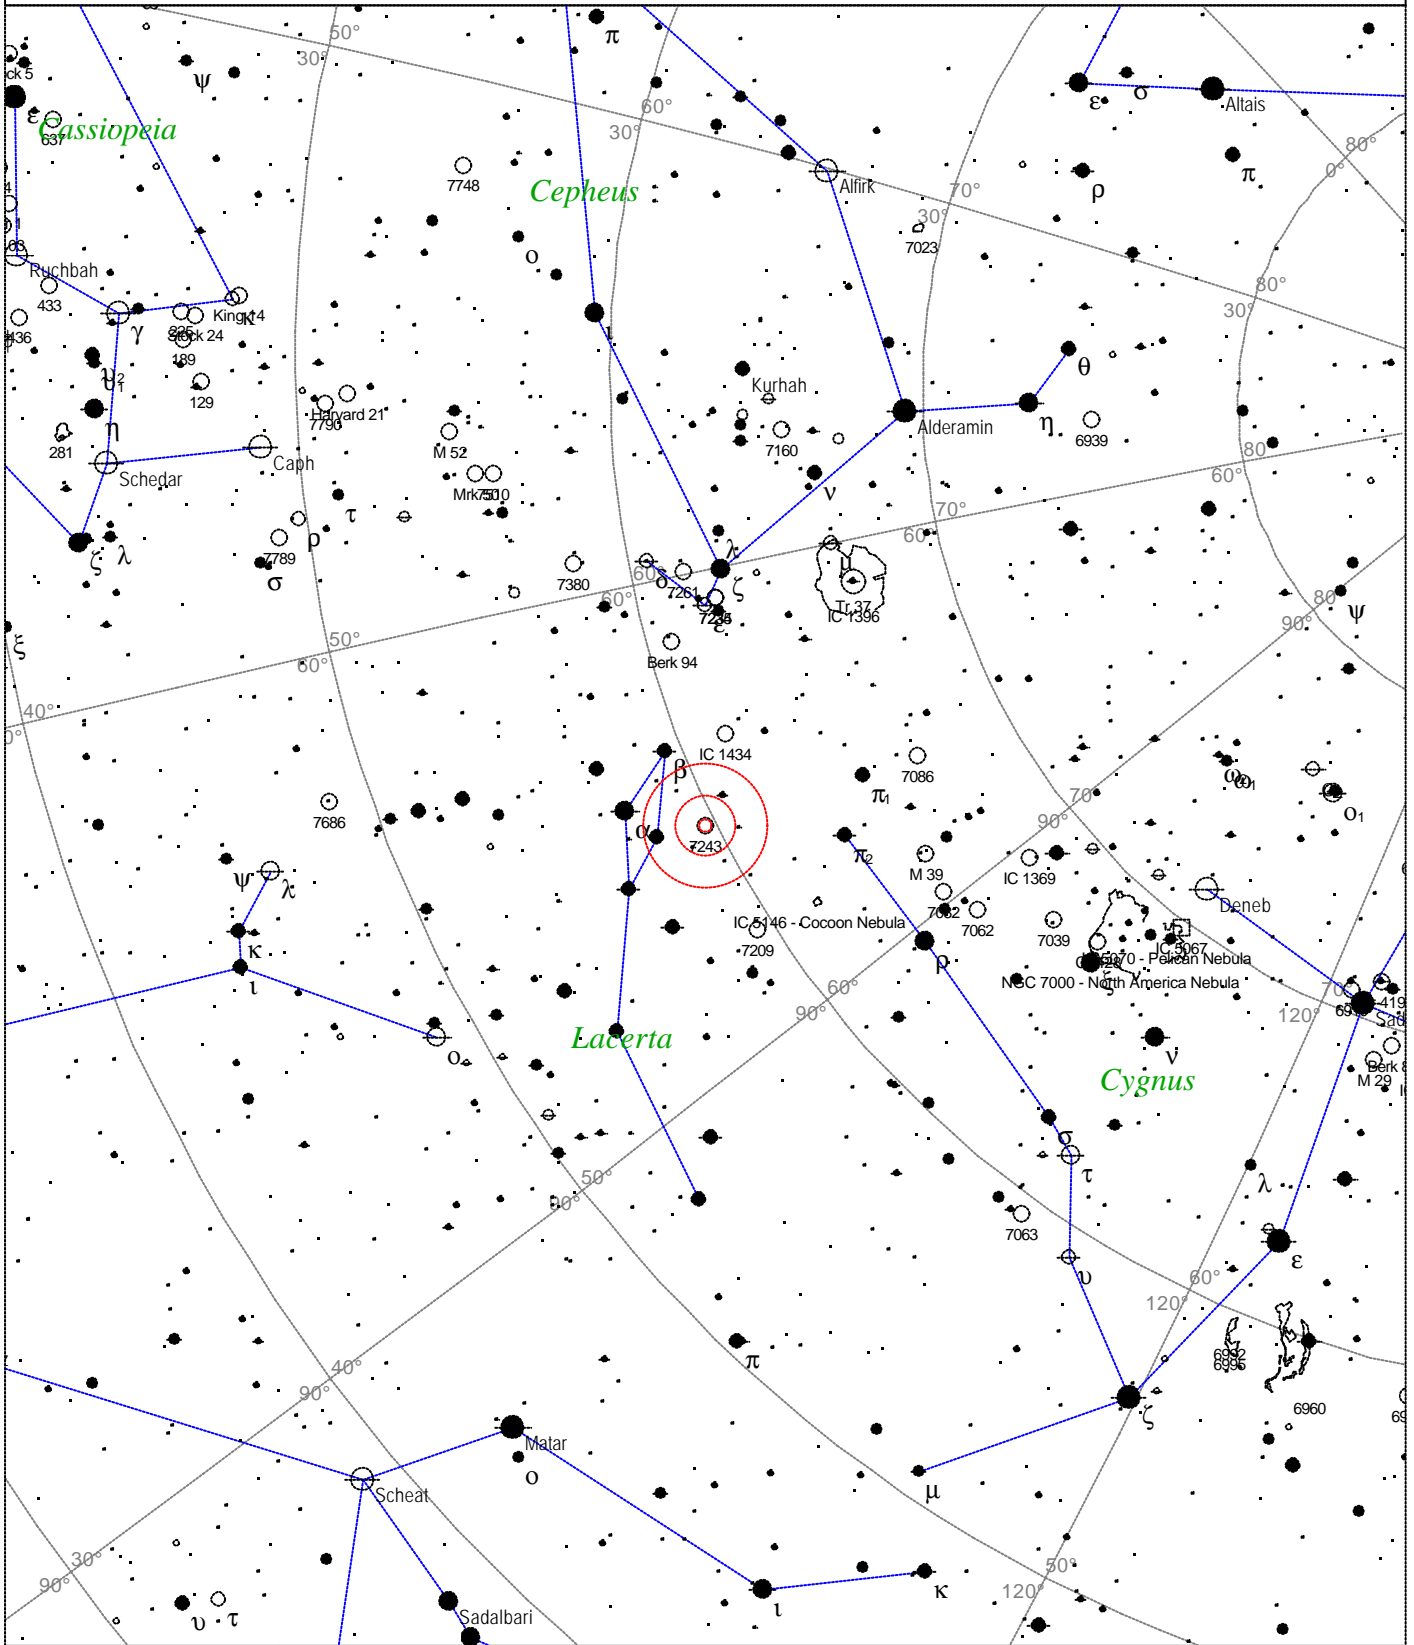

Caldwell 16 - NGC 7243

STARS	SYMBOLS			Caldwell 16 - NGC 7243 Type of object: Open cluster Magnitude: 6.4 Size: 21.0' Right ascension: 22h 15m 16s Declination: +49° 54' 41" Constellation: Lacerta
● <3 ● 3.5 ● 4 ● 4.5 ● 5 ● 5.5	● Multiple star ○ Variable star ☄ Comet ☉ Galaxy □ Bright nebula	□ Dark nebula ⊕ Globular cluster ○ Open cluster ⊕ Planetary nebula ⊗ Quasar	△ Radio source × X-ray source ○ Other object	

Local Time: 19:40:11 12-Sep-2002	UTC: 19:40:11 12-Sep-2002	Sidereal Time: 18:56:39
Location: 53° 27' 0" N 2° 31' 0" W	RA: 22h15m16s Dec: +49° 54' Field: 45.0°	Julian Day: 2452530.3196