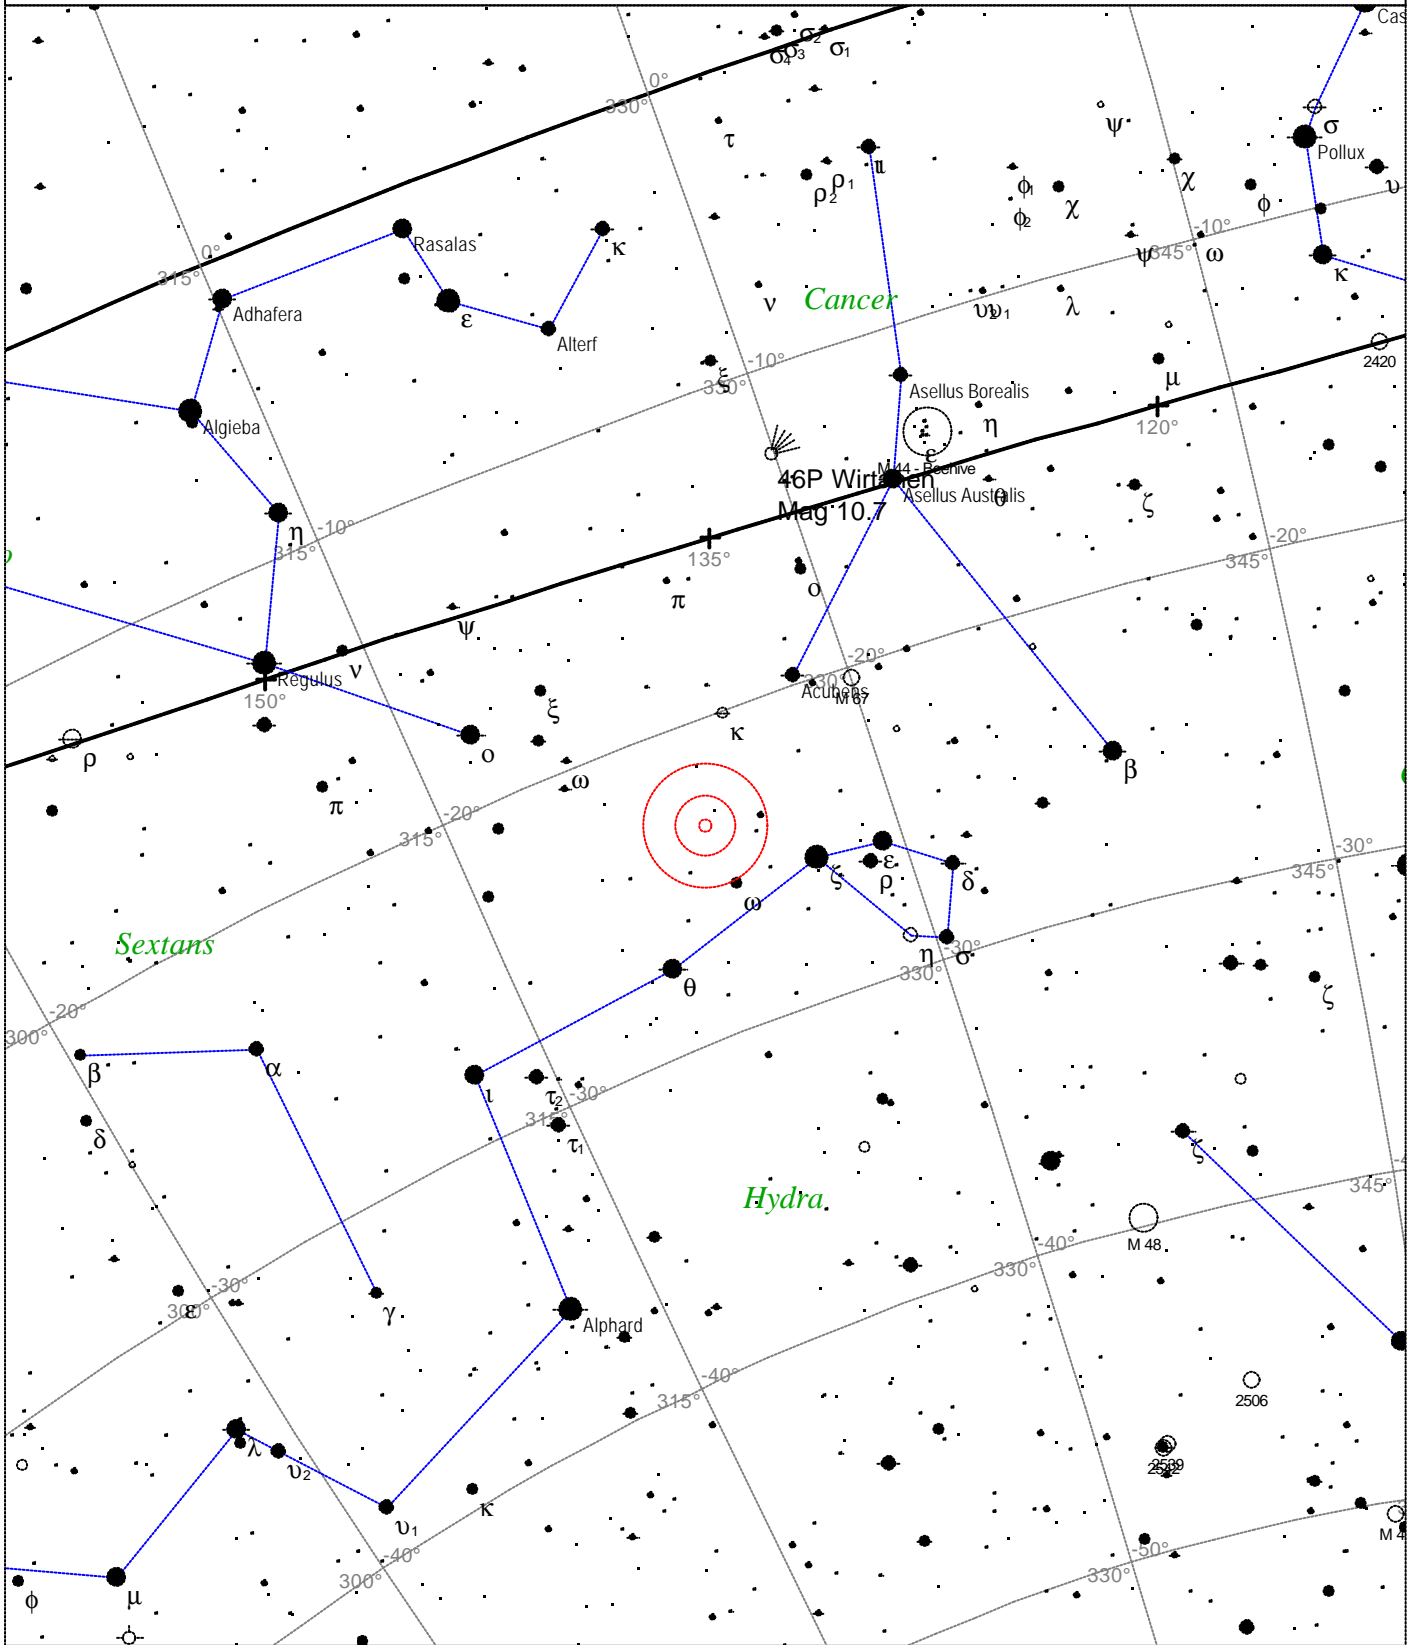

Caldwell 48 - NGC 2775

STARS	SYMBOLS			Caldwell 48 - NGC 2775 Type of object: Galaxy Magnitude: 11.2 Surface brightness: 12.0 mag/sq arcmin Size: 4.5x3.6" Position angle: 155° Right ascension: 9h 10m 27s Declination: +7° 1' 46"
● <3 ● 3.5 ● 4 ● 4.5 ● 5 ● 5.5 · 6 · 6.5 · >7	● Multiple star ○ Variable star ☄ Comet ☉ Galaxy □ Bright nebula	□ Dark nebula ○ Open cluster ⊕ Planetary nebula ⊞ Quasar	△ Radio source × X-ray source ○ Other object	

Local Time: 19:40:11 12-Sep-2002 Location: 53° 27' 0" N 2° 31' 0" W	UTC: 19:40:11 12-Sep-2002 RA: 9h10m27s Dec: +7° 01' Field: 45.0°	Sidereal Time: 18:56:39 Julian Day: 2452530.3196