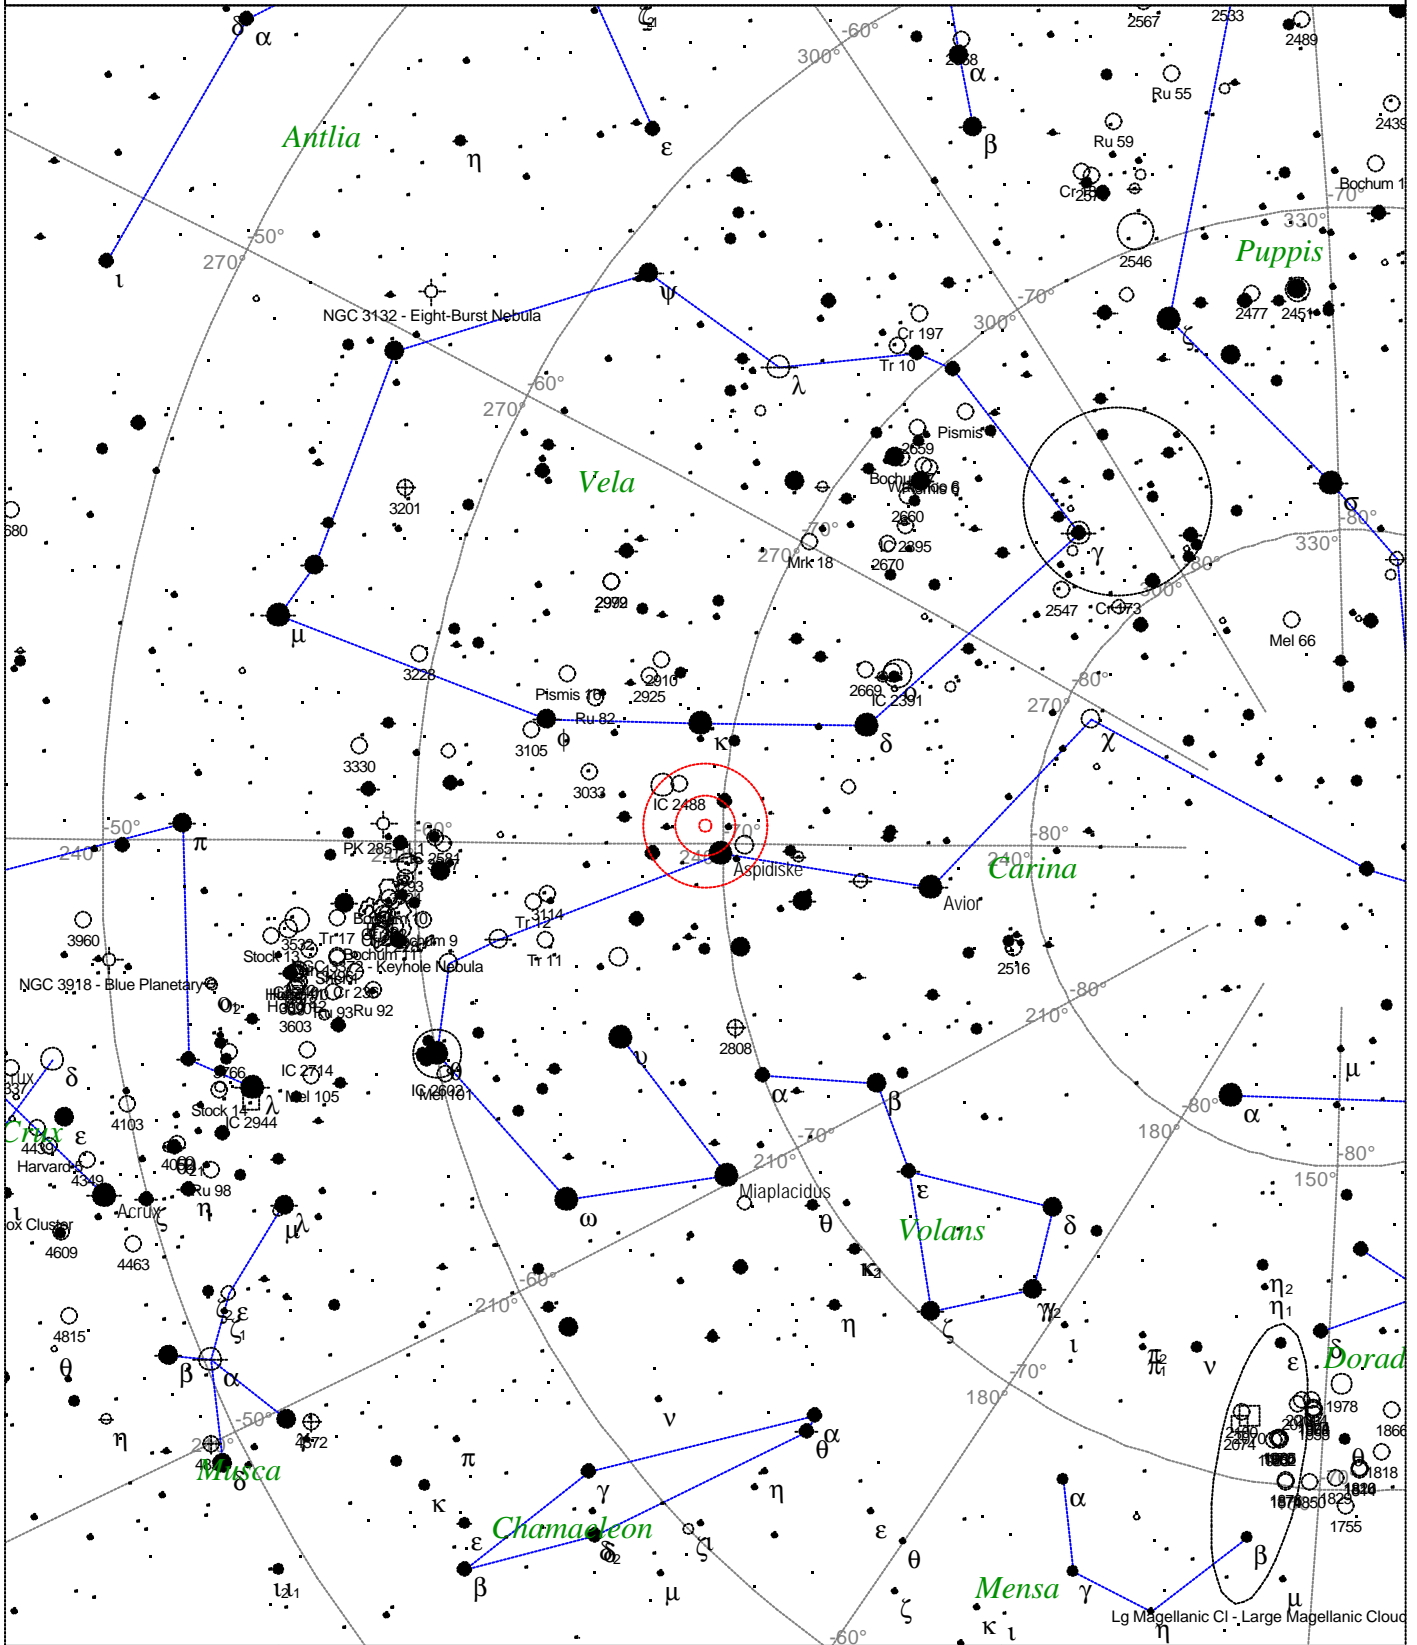

Caldwell 90 - NGC 2867

STARS ● <3 ● 3.5 ● 4 ● 4.5 ● 5 ● 5.5 ● 6 ● 6.5 ● >7	SYMBOLS ● Multiple star ○ Variable star ☄ Comet ☐ Galaxy ☐ Bright nebula ☐ Dark nebula ⊕ Globular cluster ○ Open cluster ⊕ Planetary nebula ☒ Quasar △ Radio source × X-ray source ○ Other object	<i>Caldwell 90 - NGC 2867</i> <i>Type of object: Planetary nebula</i> <i>Magnitude: 10.0</i> <i>Size: 12.0"</i> <i>Right ascension: 9h 21m 27s</i> <i>Declination: -58° 19' 5"</i> <i>Constellation: Carina</i>

Local Time: 19:40:11 12-Sep-2002   UTC: 19:40:11 12-Sep-2002   Sidereal Time: 18:56:39
Location: 53° 27' 0" N 2° 31' 0" W   RA: 9h21m27s Dec: -58° 19' Field: 45.0°   Julian Day: 2452530.3196