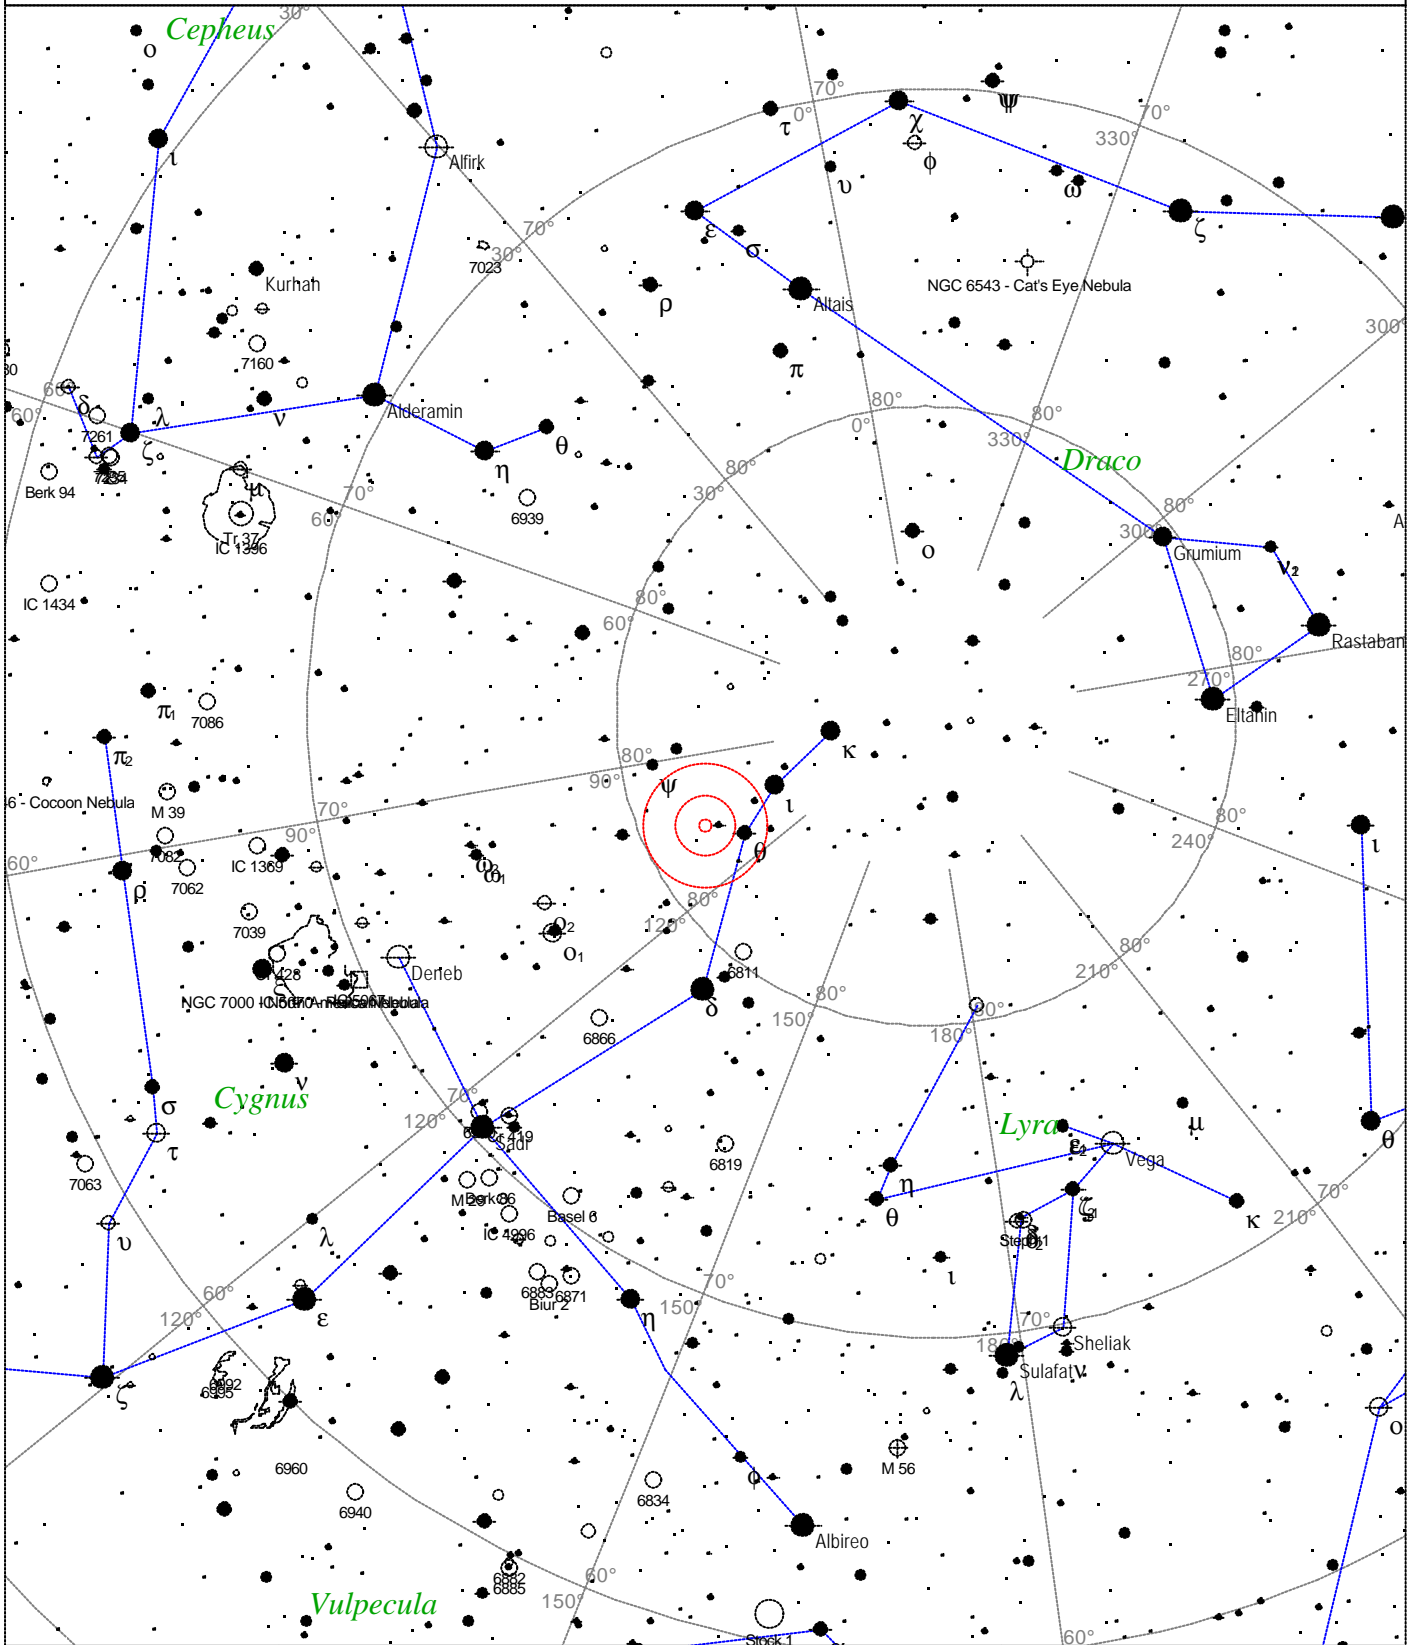

Caldwell 15 - Blinking Planetary Nebula

STARS ● <3 ● 3.5 ● 4 ● 4.5 ● 5 ● 5.5 ● 6 ● 6.5 ● >7	SYMBOLS ● Multiple star ○ Variable star ☄ Comet ☐ Galaxy ☐ Bright nebula ☐ Dark nebula ⊕ Globular cluster ○ Open cluster ⊕ Planetary nebula ☒ Quasar △ Radio source × X-ray source ○ Other object	Caldwell 15 - NGC 6826 Popular name: <i>Blinking Planetary</i> Type of object: <i>Planetary nebula</i> Magnitude: 9.8 Size: 25.0" Right ascension: 19h 44m 53s Declination: +50° 32' 5" Constellation: <i>Cygnus</i>

Local Time: 19:40:11 12-Sep-2002   UTC: 19:40:11 12-Sep-2002   Sidereal Time: 18:56:39
Location: 53° 27' 0" N 2° 31' 0" W   RA: 19h44m53s Dec: +50° 32' Field: 45.0°   Julian Day: 2452530.3196