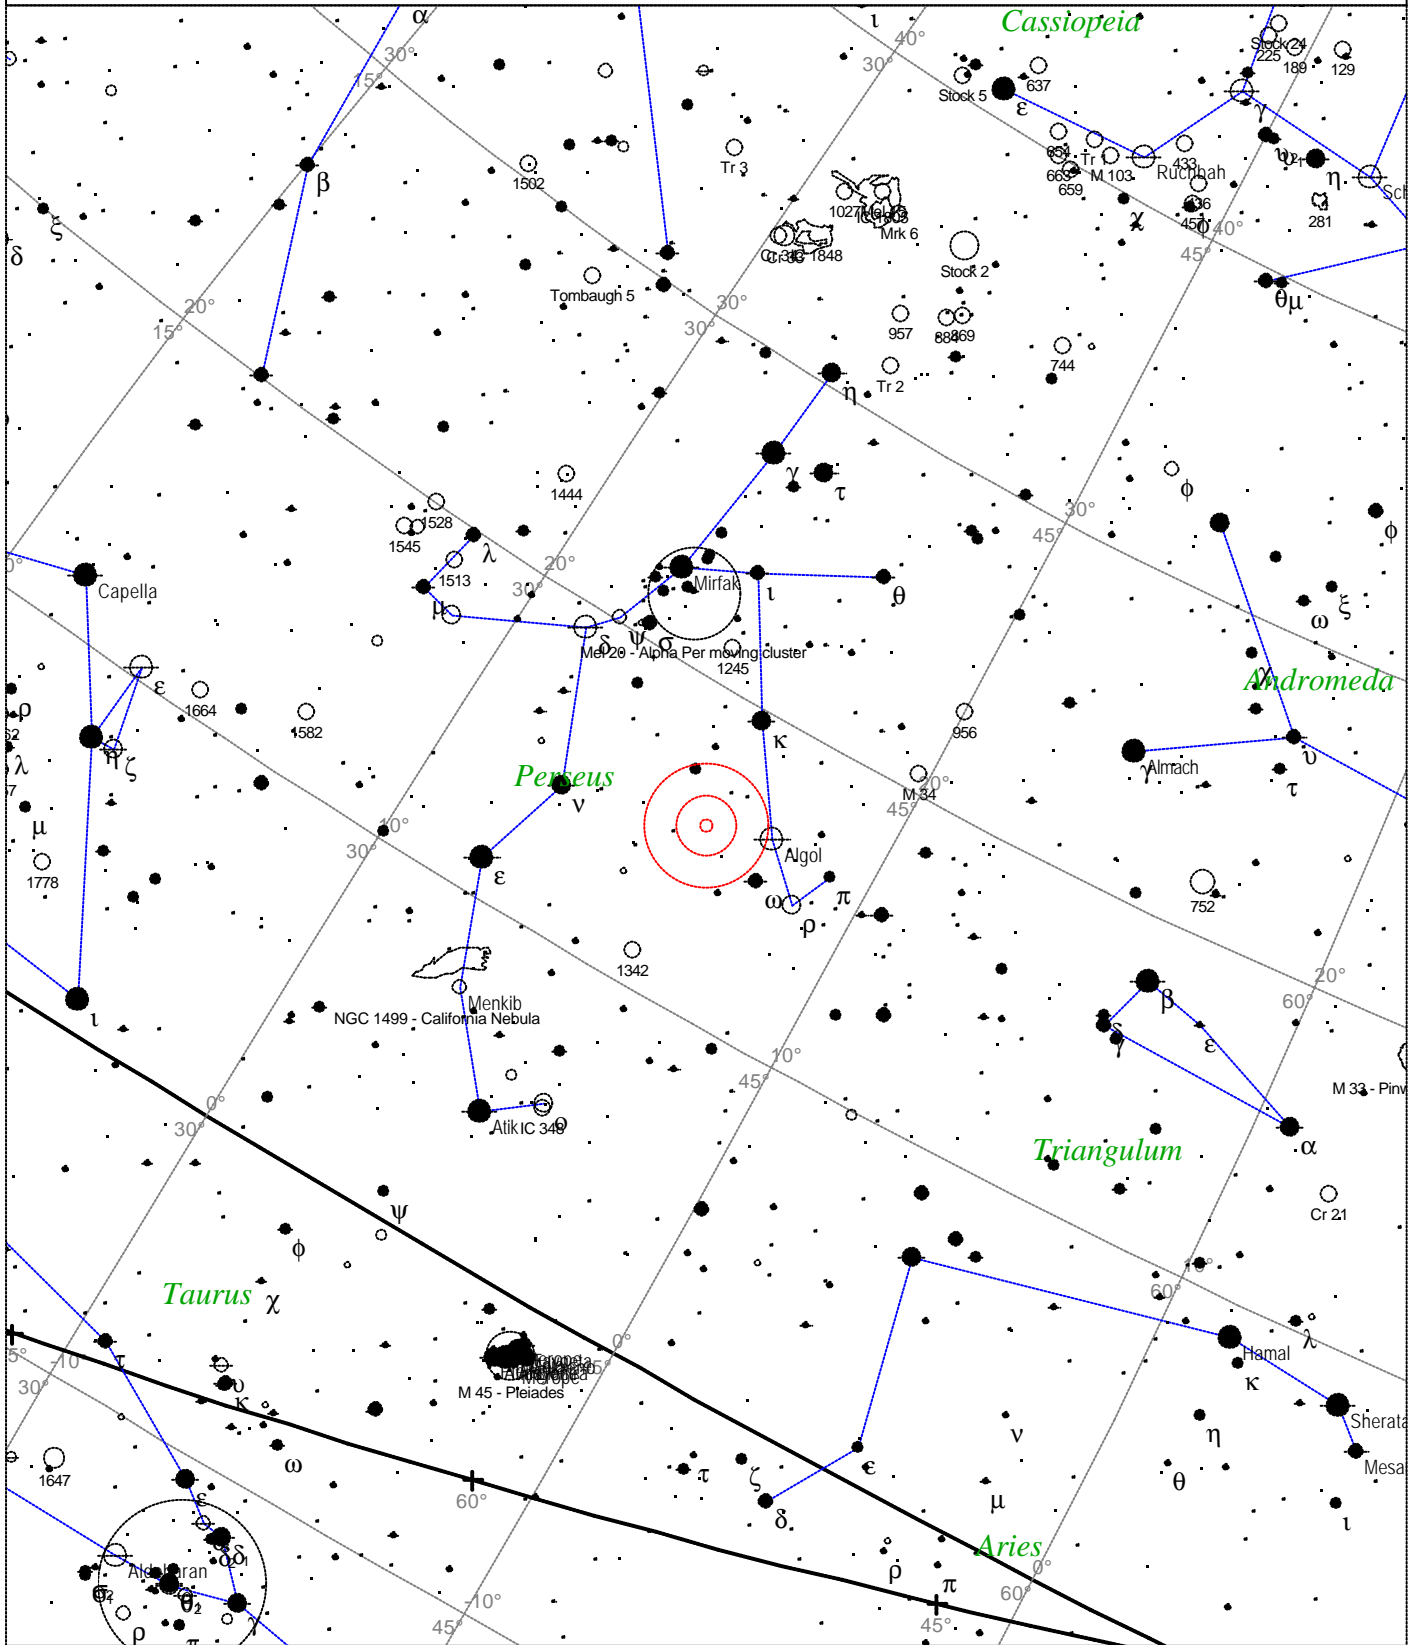

Caldwell 24 - NGC 1275

STARS ● <3 ● 3.5 ● 4 ● 4.5 ● 5 ● 5.5	SYMBOLS ● Multiple star ○ Variable star ☄ Comet ☉ Galaxy □ Bright nebula ◻ Dark nebula ⊕ Globular cluster ○ Open cluster ⊕ Planetary nebula ☄ Quasar △ Radio source × X-ray source ○ Other object	<i>Caldwell 24 - NGC 1275</i> Type of object: Galaxy Magnitude: 12.7 Surface brightness: 11.9 mag/sq arcmin Size: 2.3'x1.6' Position angle: 110° Right ascension: 3h 19m 58s Declination: +41° 31' 7"

Local Time: 19:40:11 12-Sep-2002   UTC: 19:40:11 12-Sep-2002   Sidereal Time: 18:56:39
Location: 53° 27' 0" N 2° 31' 0" W   RA: 3h19m58s Dec: +41° 31' Field: 45.0°   Julian Day: 2452530.3196