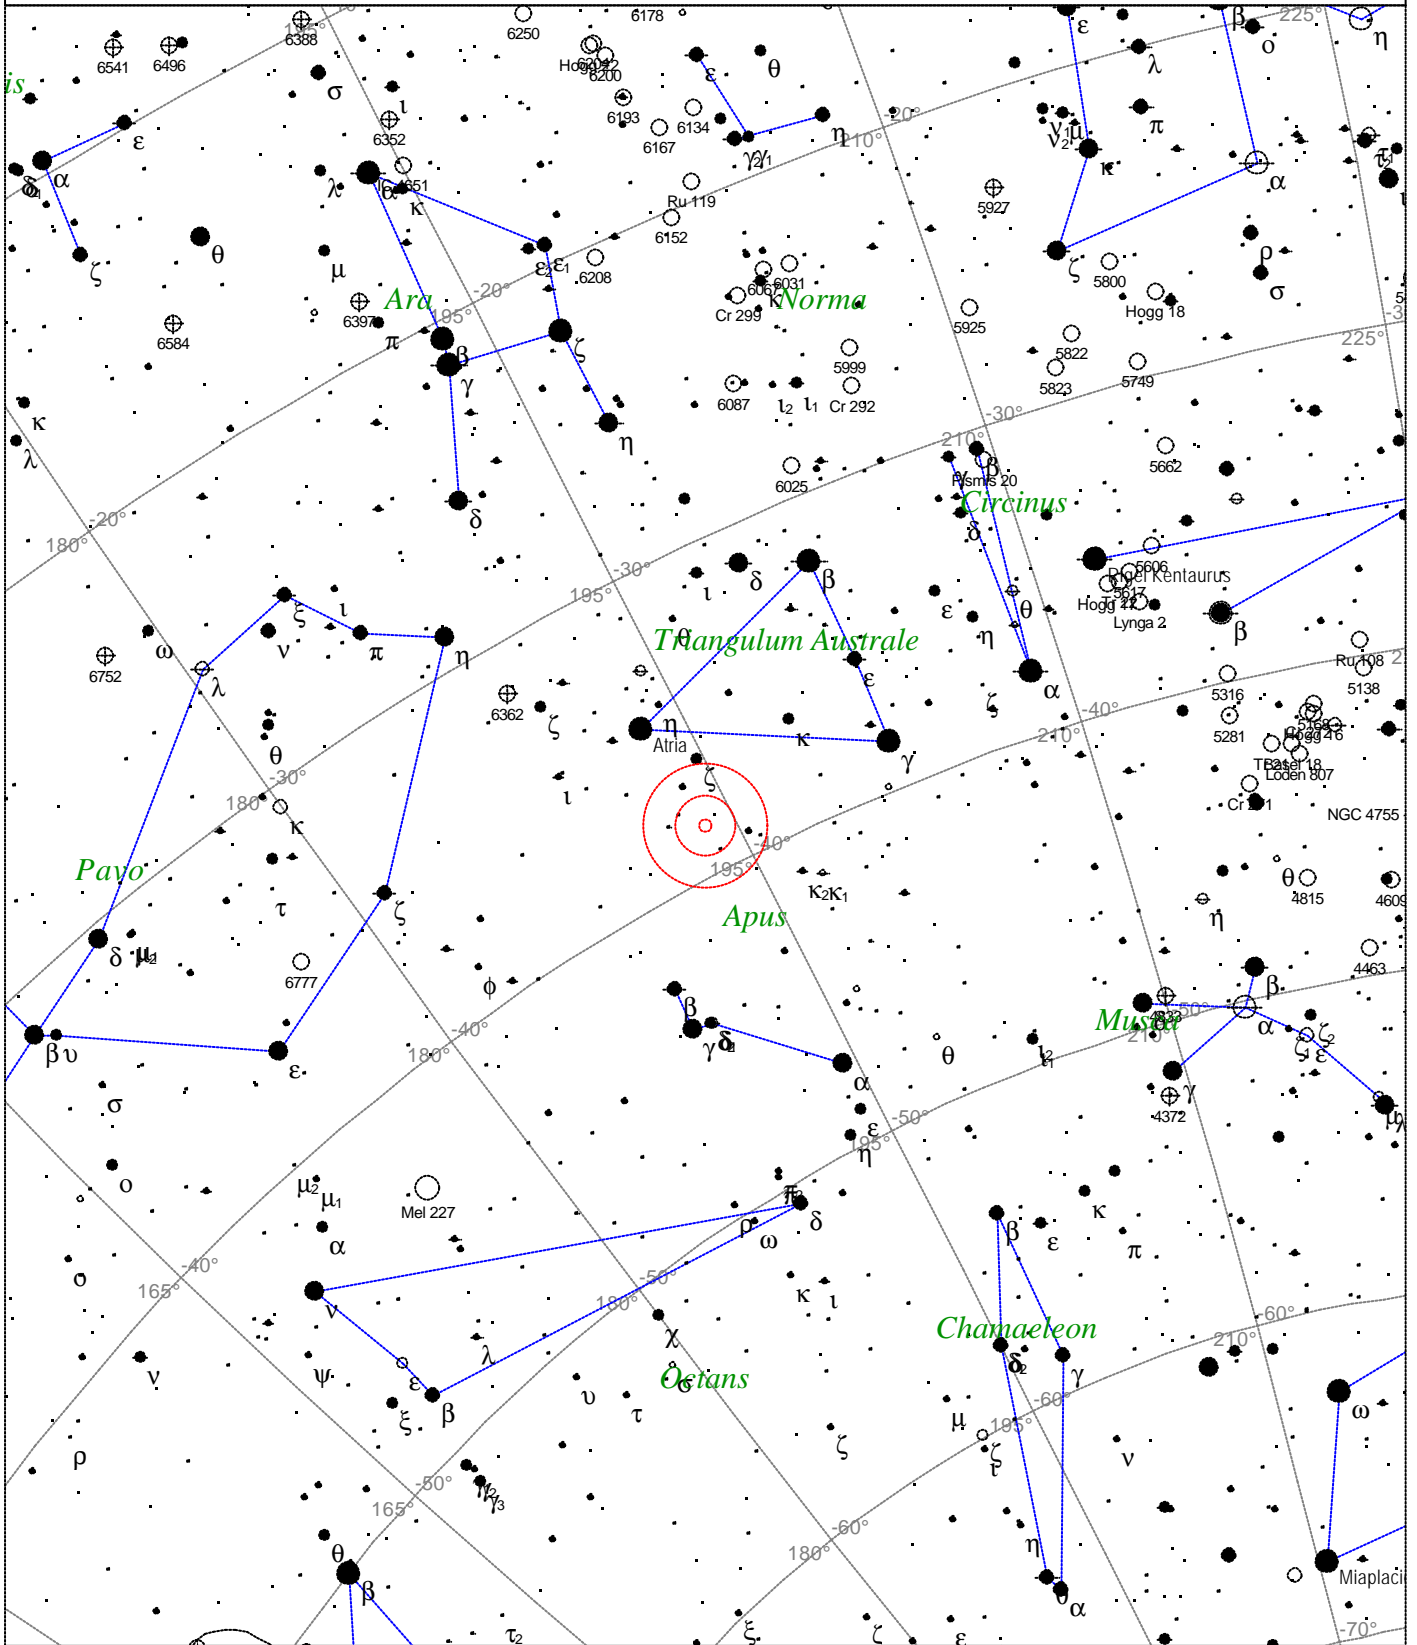

Caldwell 107 - NGC 6101

STARS	SYMBOLS			Caldwell 107 - NGC 6101 Type of object: Globular cluster Magnitude: 9.2 Size: 10.7' Right ascension: 16h 26m 4s Declination: -72° 12' 43" Constellation: Apus
● <3 ● 3.5 ● 4 ● 4.5 ● 5 ● 5.5	● Multiple star ○ Variable star ☄ Comet ☾ Galaxy □ Bright nebula	□ Dark nebula ⊕ Globular cluster ○ Open cluster ♁ Planetary nebula ☄ Quasar	△ Radio source ✕ X-ray source ○ Other object	

Local Time: 19:40:11 12-Sep-2002	UTC: 19:40:11 12-Sep-2002	Sidereal Time: 18:56:39
Location: 53° 27' 0" N 2° 31' 0" W	RA: 16h26m04s Dec: -72° 12' Field: 45.0°	Julian Day: 2452530.3196