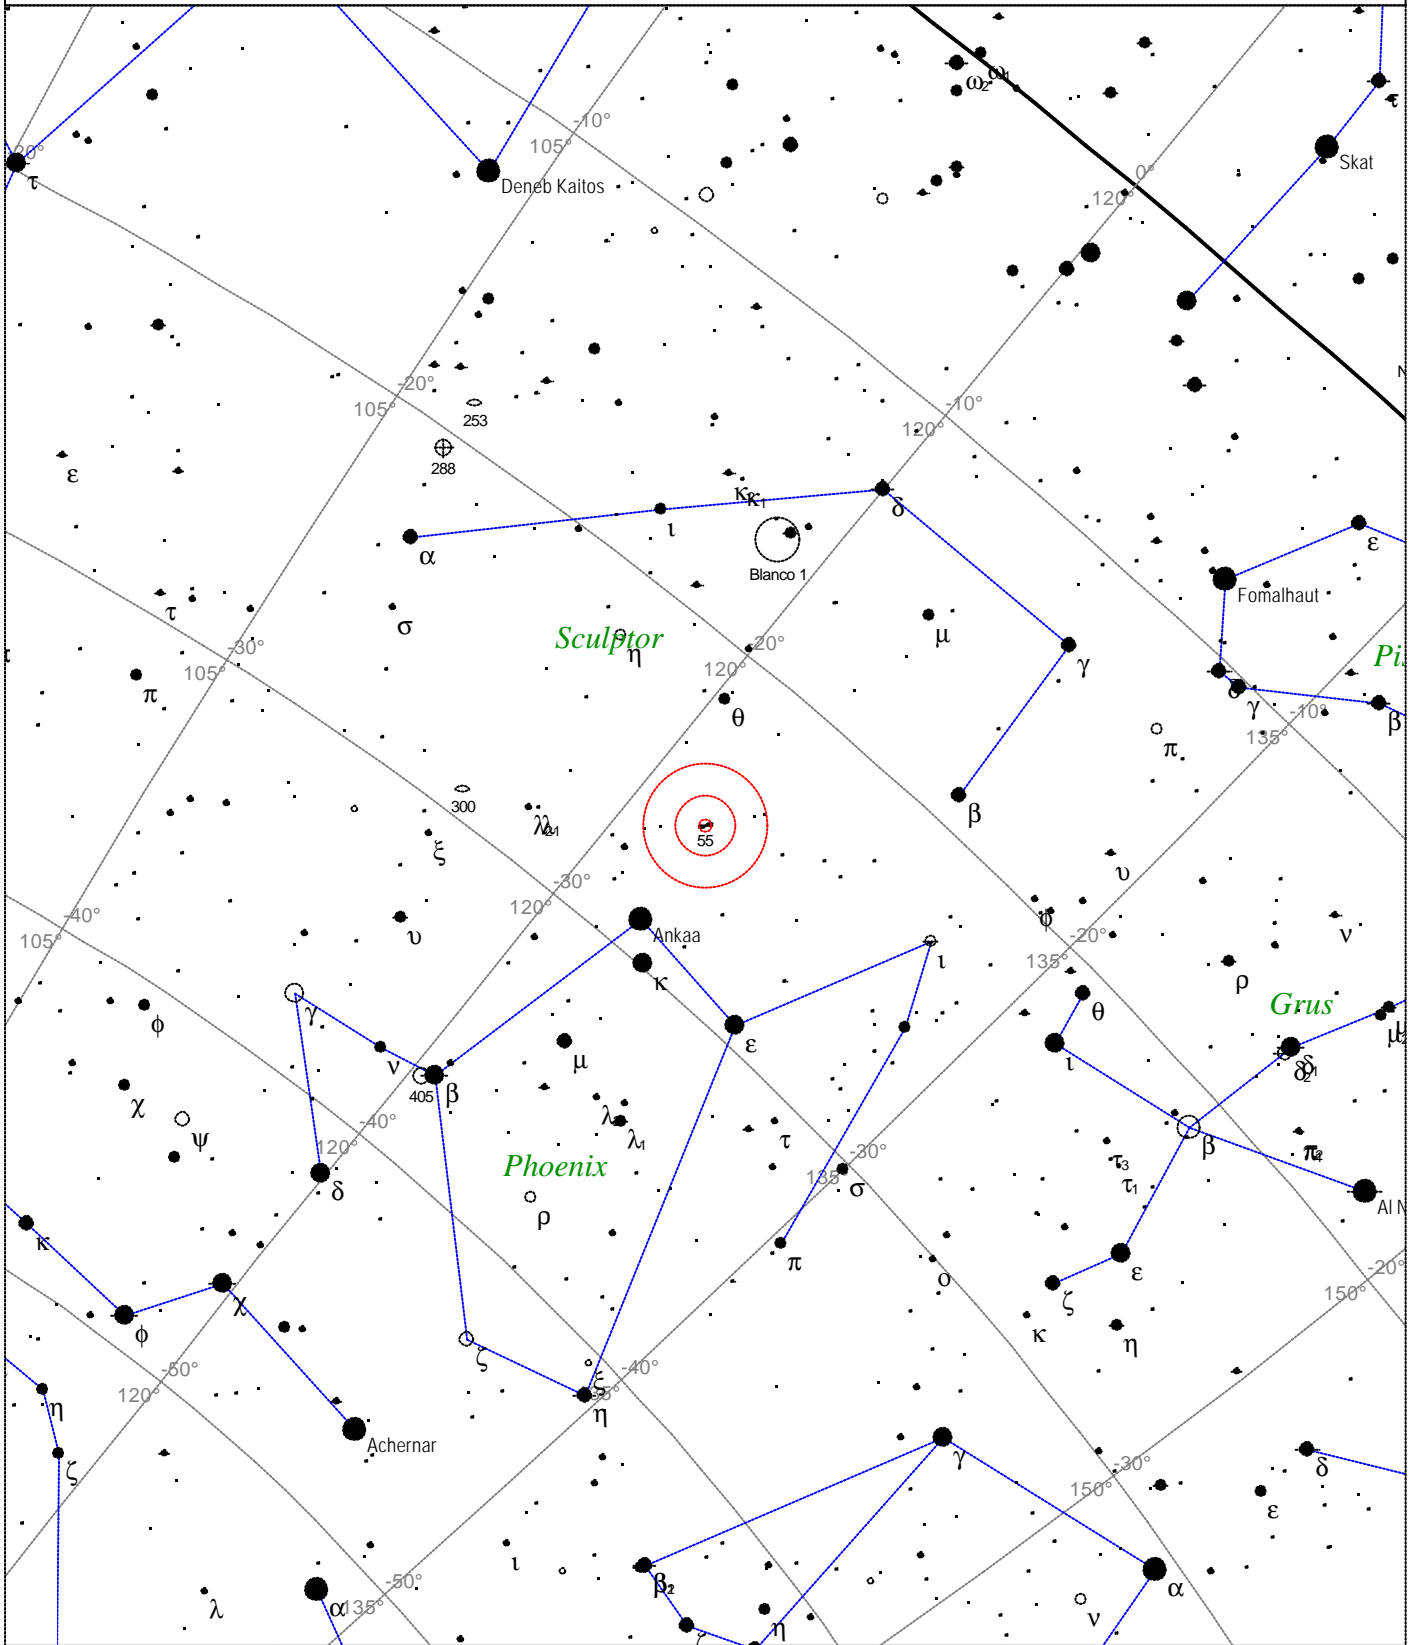

Caldwell 72 - NGC 55

STARS ● <3 ● 3.5 ● 4 ● 4.5 ● 5 ● 5.5	SYMBOLS ● Multiple star ○ Variable star ☄ Comet ☉ Galaxy □ Bright nebula ◻ Dark nebula ⊕ Globular cluster ○ Open cluster ♁ Planetary nebula ☄ Quasar △ Radio source ✕ X-ray source ○ Other object	<i>Caldwell 72 - NGC 55</i> Type of object: Galaxy Magnitude: 8.4 Surface brightness: 12.9 mag/sq arcmin Size: 31.2x5.9' Position angle: 108° Right ascension: 0h 15m 17s Declination: -39° 12' 15"

Local Time: 19:40:11 12-Sep-2002	UTC: 19:40:11 12-Sep-2002	Sidereal Time: 18:56:39
Location: 53° 27' 0" N 2° 31' 0" W	RA: 0h15m17s Dec: -39° 12' Field: 45.0°	Julian Day: 2452530.3196