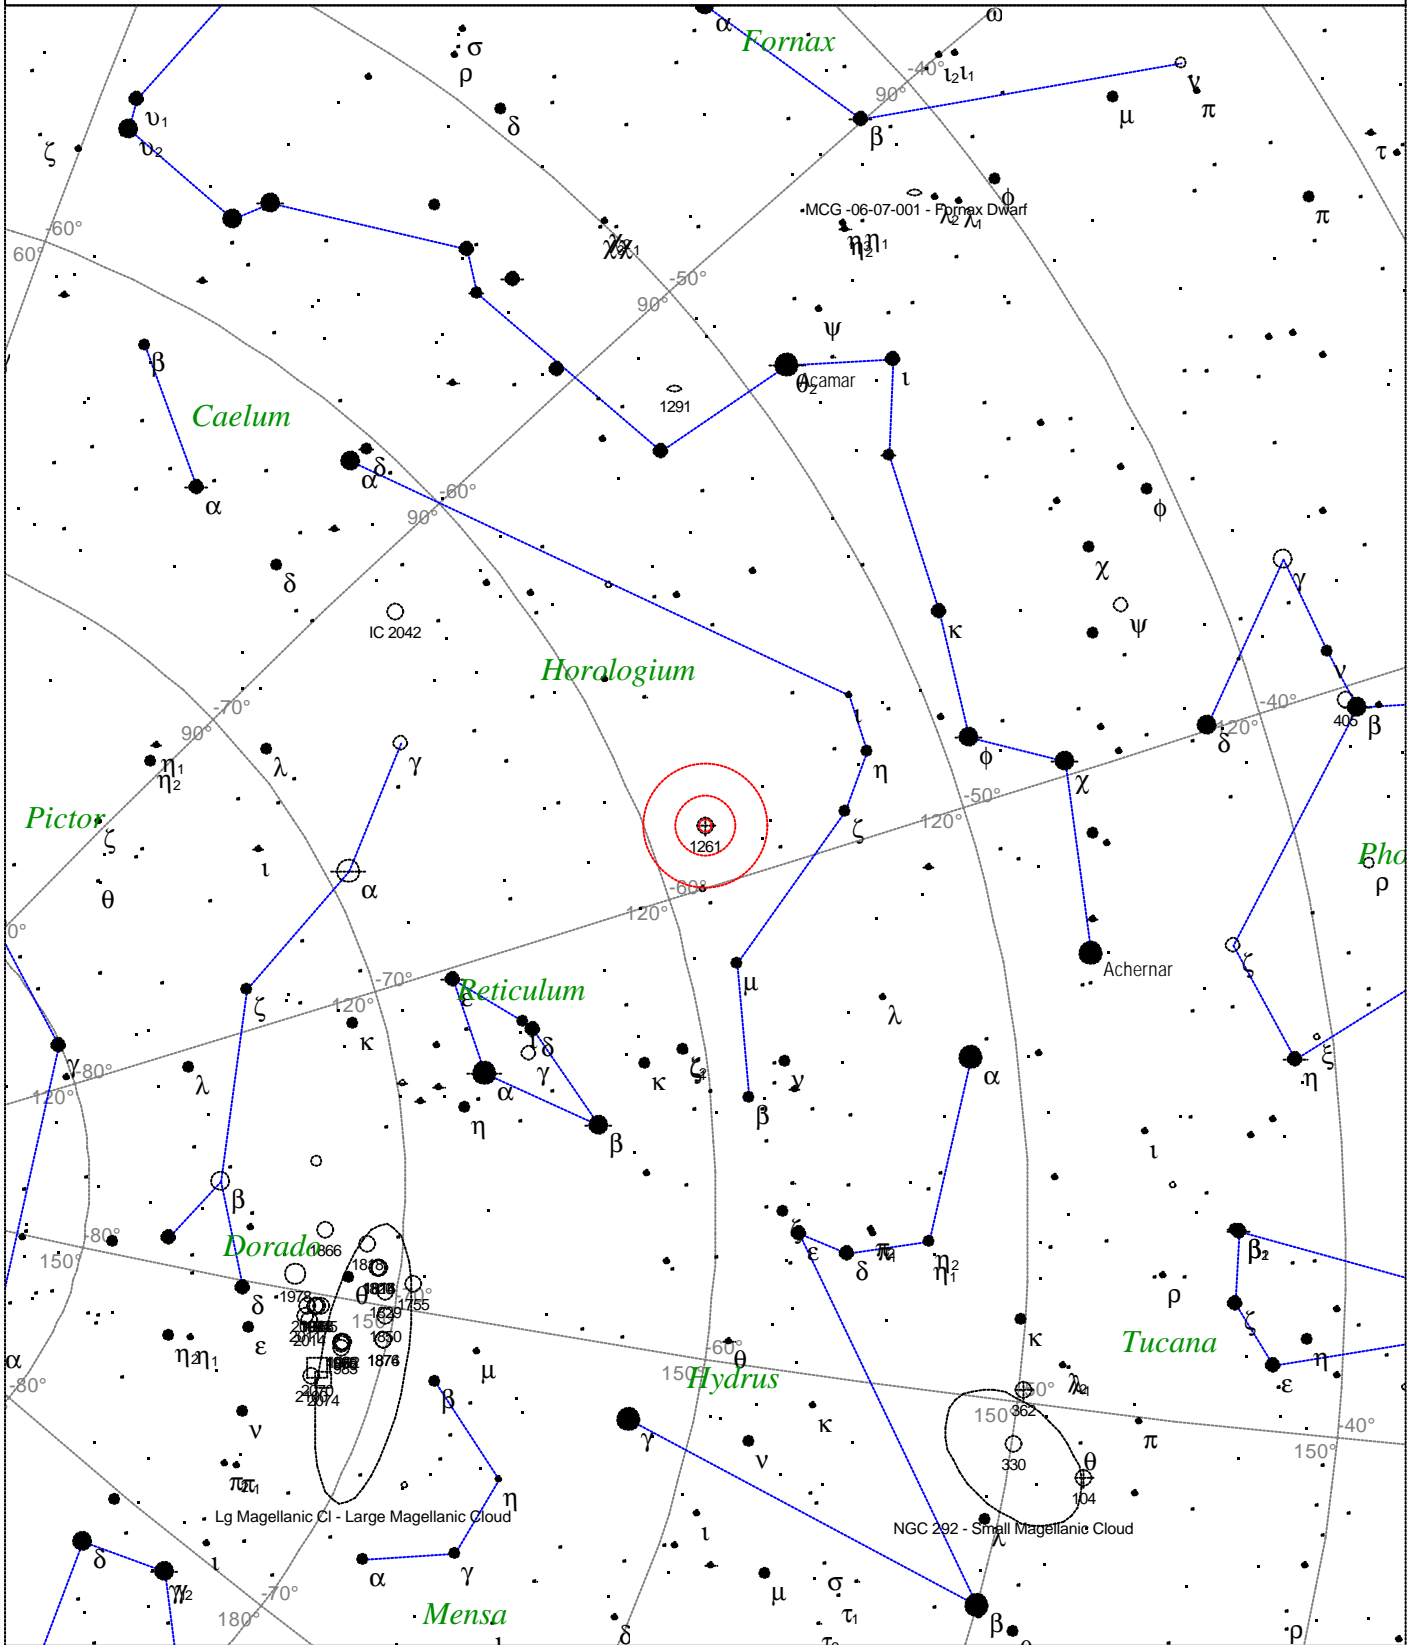

Caldwell 87 - NGC 1261

STARS ● <3 ● 3.5 ● 4 ● 4.5 ● 5 ● 5.5 ● 6 ● 6.5 ● >7	SYMBOLS ● Multiple star ○ Variable star ☄ Comet ☾ Galaxy □ Bright nebula □ Dark nebula ⊕ Globular cluster ○ Open cluster ⊕ Planetary nebula ⊗ Quasar △ Radio source × X-ray source ○ Other object	<i>Caldwell 87 - NGC 1261</i> <i>Type of object: Globular cluster</i> <i>Magnitude: 8.3</i> <i>Size: 6.9'</i> <i>Right ascension: 3h 12m 21s</i> <i>Declination: -55° 12' 9"</i> <i>Constellation: Horologium</i>

Local Time: 19:40:11 12-Sep-2002	UTC: 19:40:11 12-Sep-2002	Sidereal Time: 18:56:39
Location: 53° 27' 0" N 2° 31' 0" W	RA: 3h12m21s Dec: -55° 12' Field: 45.0°	Julian Day: 2452530.3196