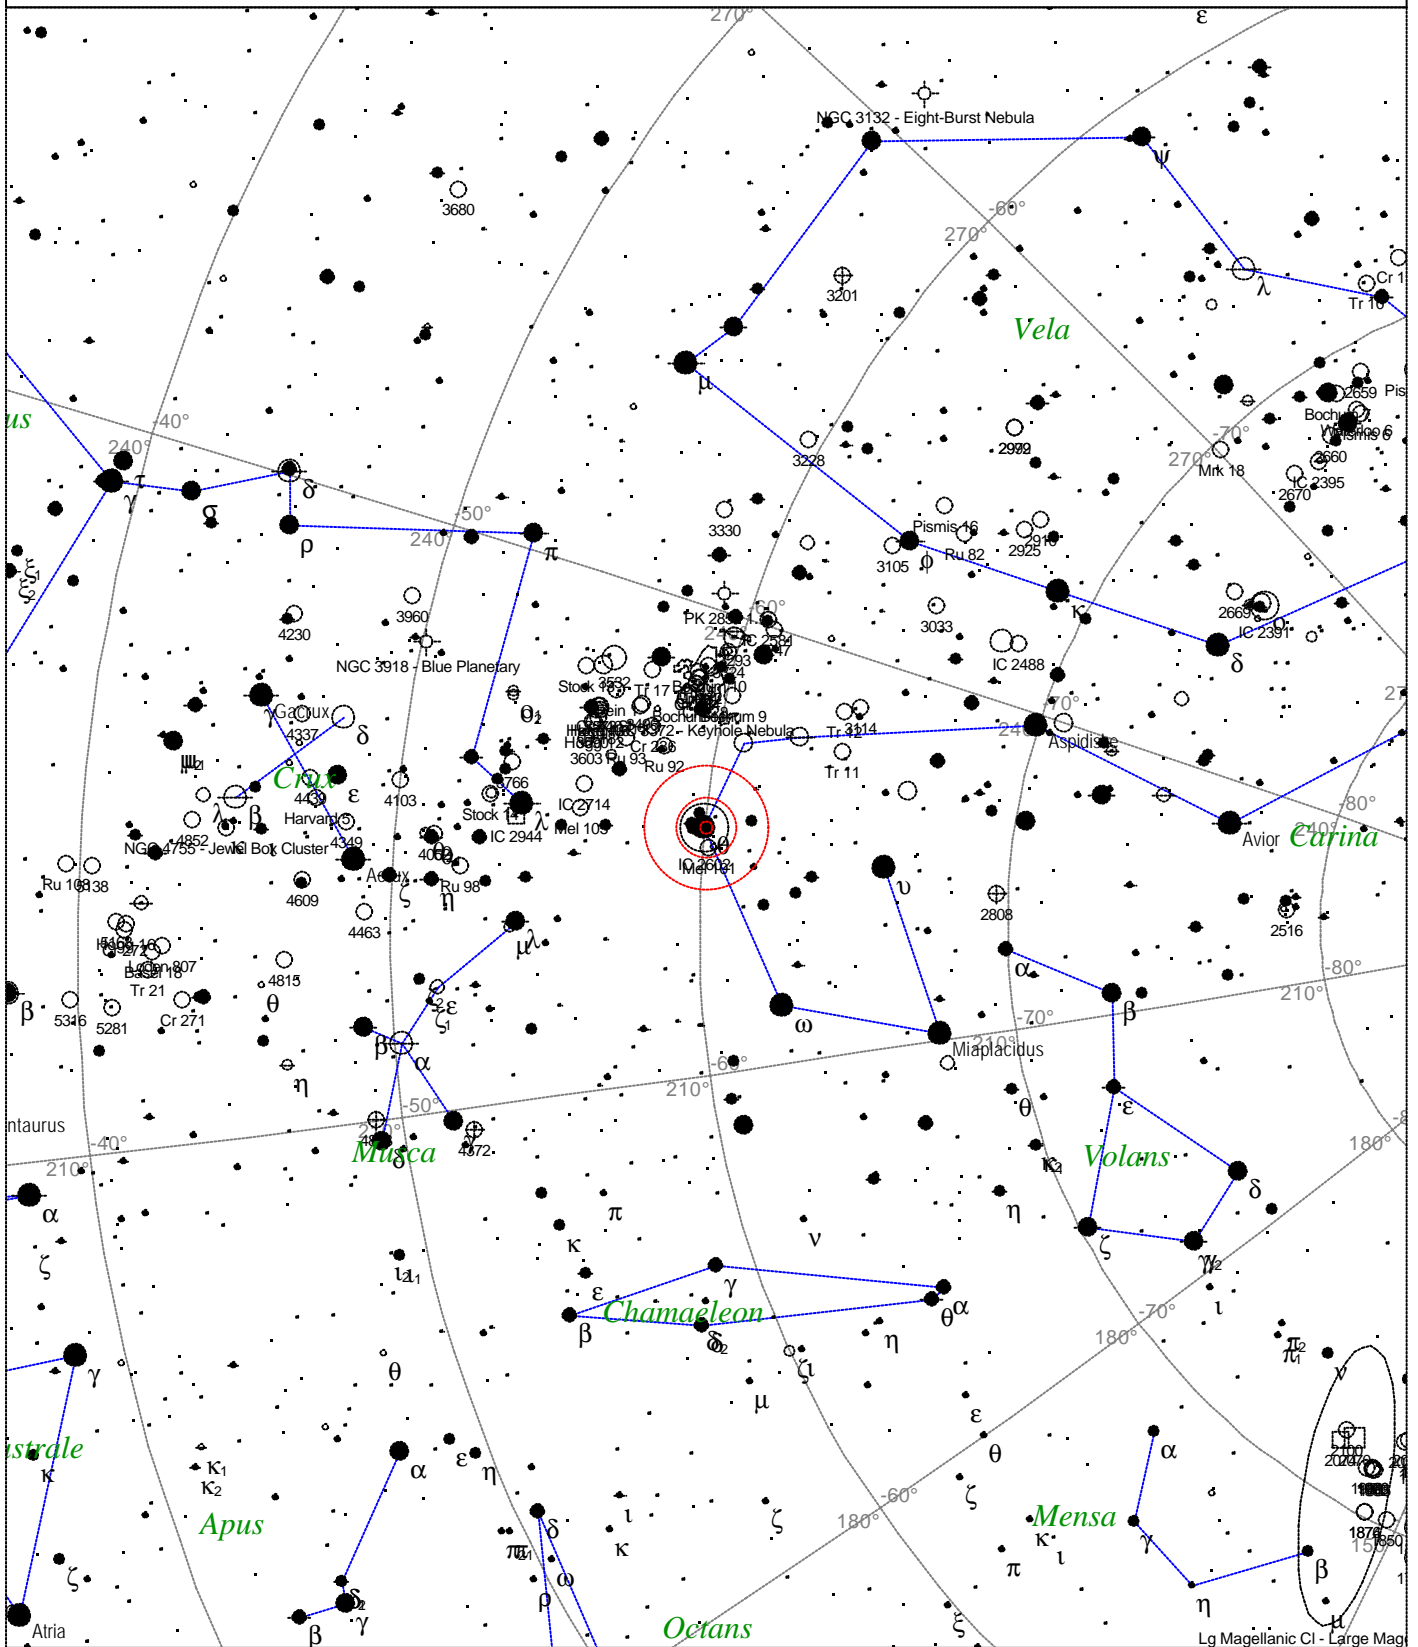

Caldwell 102 - IC 2602

STARS ● <3 ● 3.5 ● 4 ● 4.5 ● 5 ● 5.5	SYMBOLS ● Multiple star ○ Variable star ☄ Comet ☾ Galaxy □ Bright nebula □ Dark nebula ⊕ Globular cluster ○ Open cluster ⊕ Planetary nebula ☄ Quasar △ Radio source × X-ray source ○ Other object	Caldwell 102 - IC 2602 Type of object: Open cluster Magnitude: 1.9 Size: 100.0' Right ascension: 10h 42m 58s Declination: -64° 24' 17" Constellation: Carina

Local Time: 19:40:11 12-Sep-2002
Location: 53° 27' 0" N 2° 31' 0" W

UTC: 19:40:11 12-Sep-2002
RA: 10h42m58s Dec: -64° 24' Field: 45.0°

Sidereal Time: 18:56:39
Julian Day: 2452530.3196