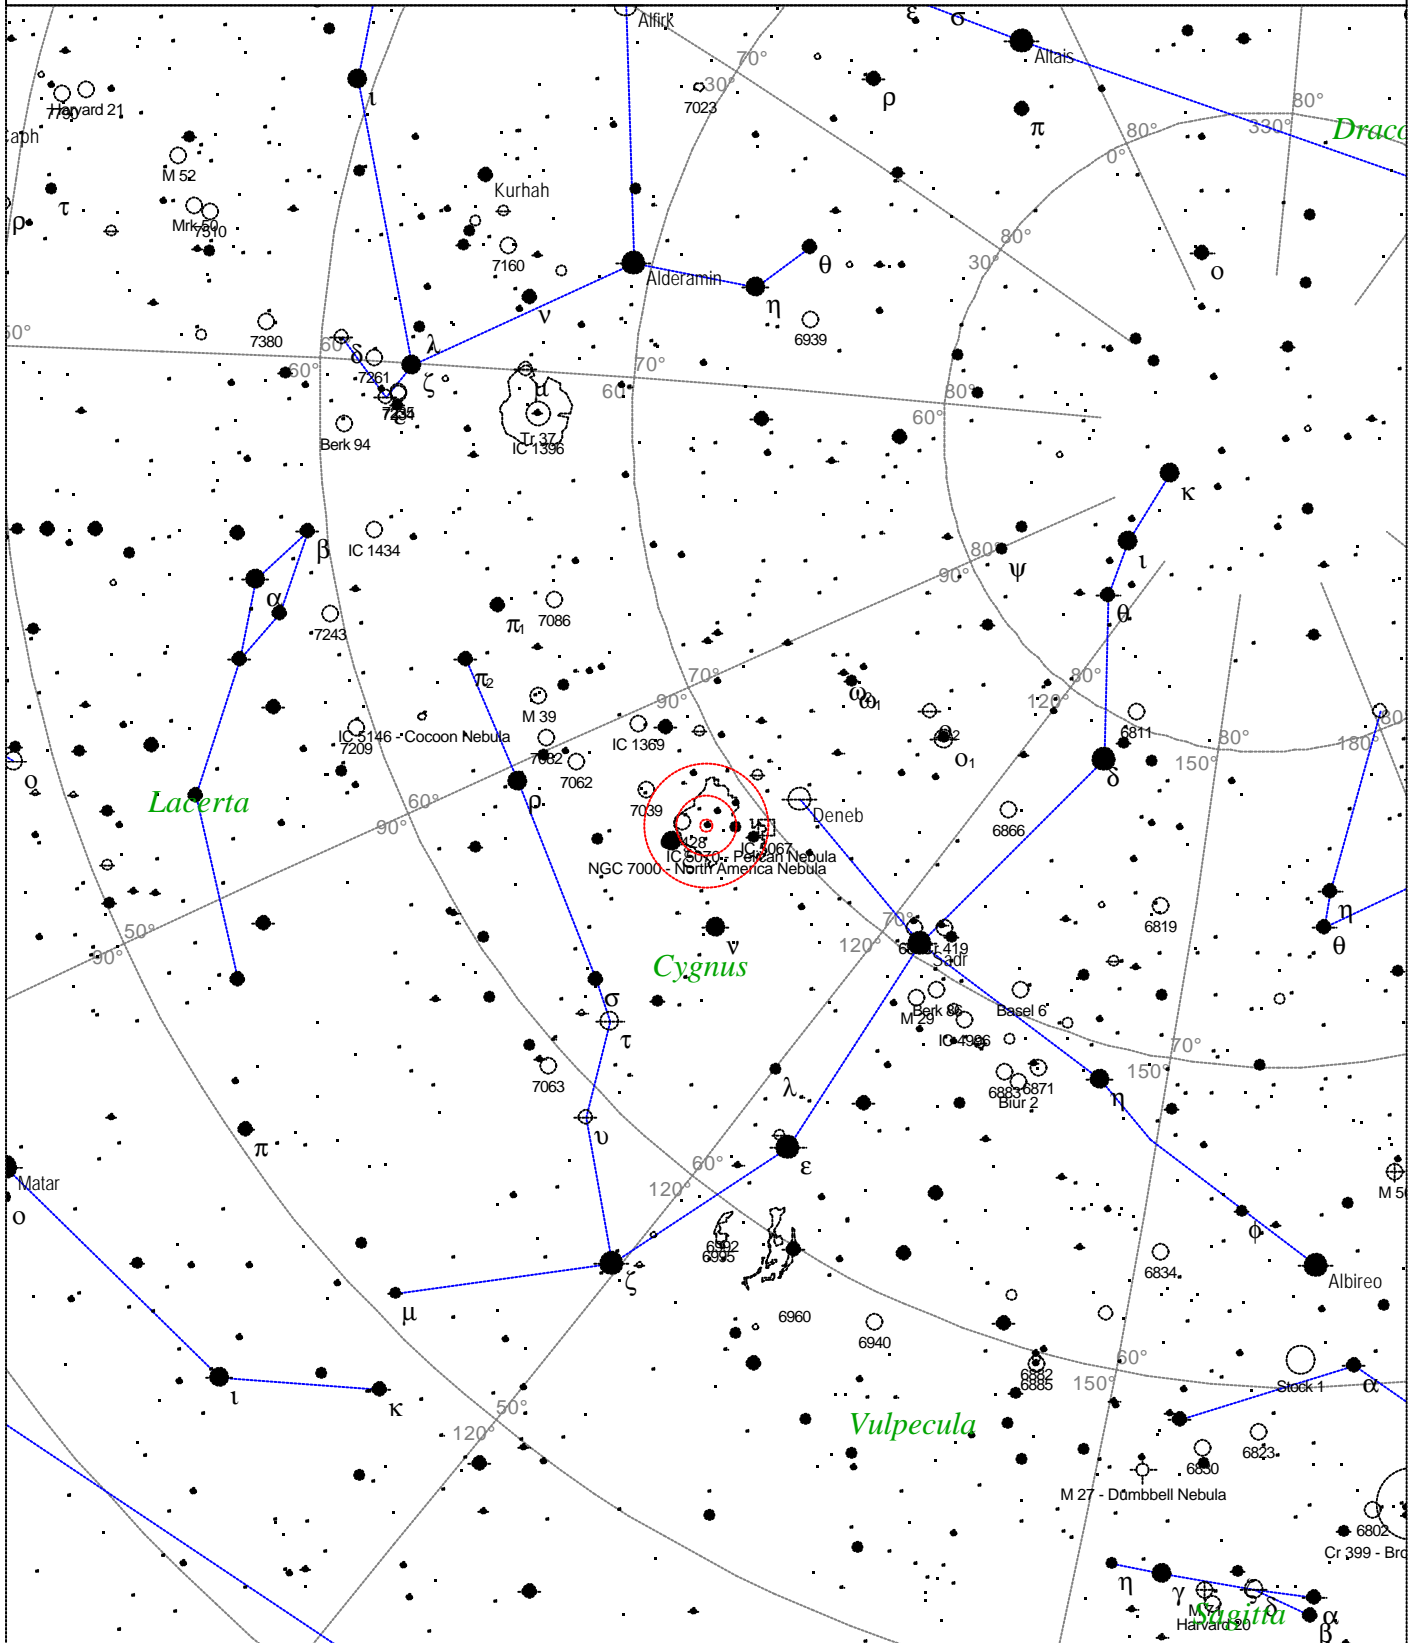

Caldwell 20 - North America Nebula

STARS ● <3 ● 3.5 ● 4 ● 4.5 ● 5 ● 5.5	SYMBOLS ● Multiple star ○ Variable star ☄ Comet ☾ Galaxy □ Bright nebula □ Dark nebula ⊕ Globular cluster ○ Open cluster ⊕ Planetary nebula ⊗ Quasar △ Radio source × X-ray source ○ Other object	<i>Caldwell 20 - North America Nebula</i> <i>Name: NGC 7000</i> <i>Popular name: North America Nebula</i> <i>Type of object: Bright nebula</i> <i>Magnitude: 4.0</i> <i>Size: 120.0'x30.0'</i> <i>Right ascension: 20h 59m 6s</i> <i>Declination: +44° 31' 45"</i>

Local Time: 19:40:11 12-Sep-2002
Location: 53° 27' 0" N 2° 31' 0" W

UTC: 19:40:11 12-Sep-2002
RA: 20h59m06s Dec: +44° 31' Field: 45.0°

Sidereal Time: 18:56:39
Julian Day: 2452530.3196