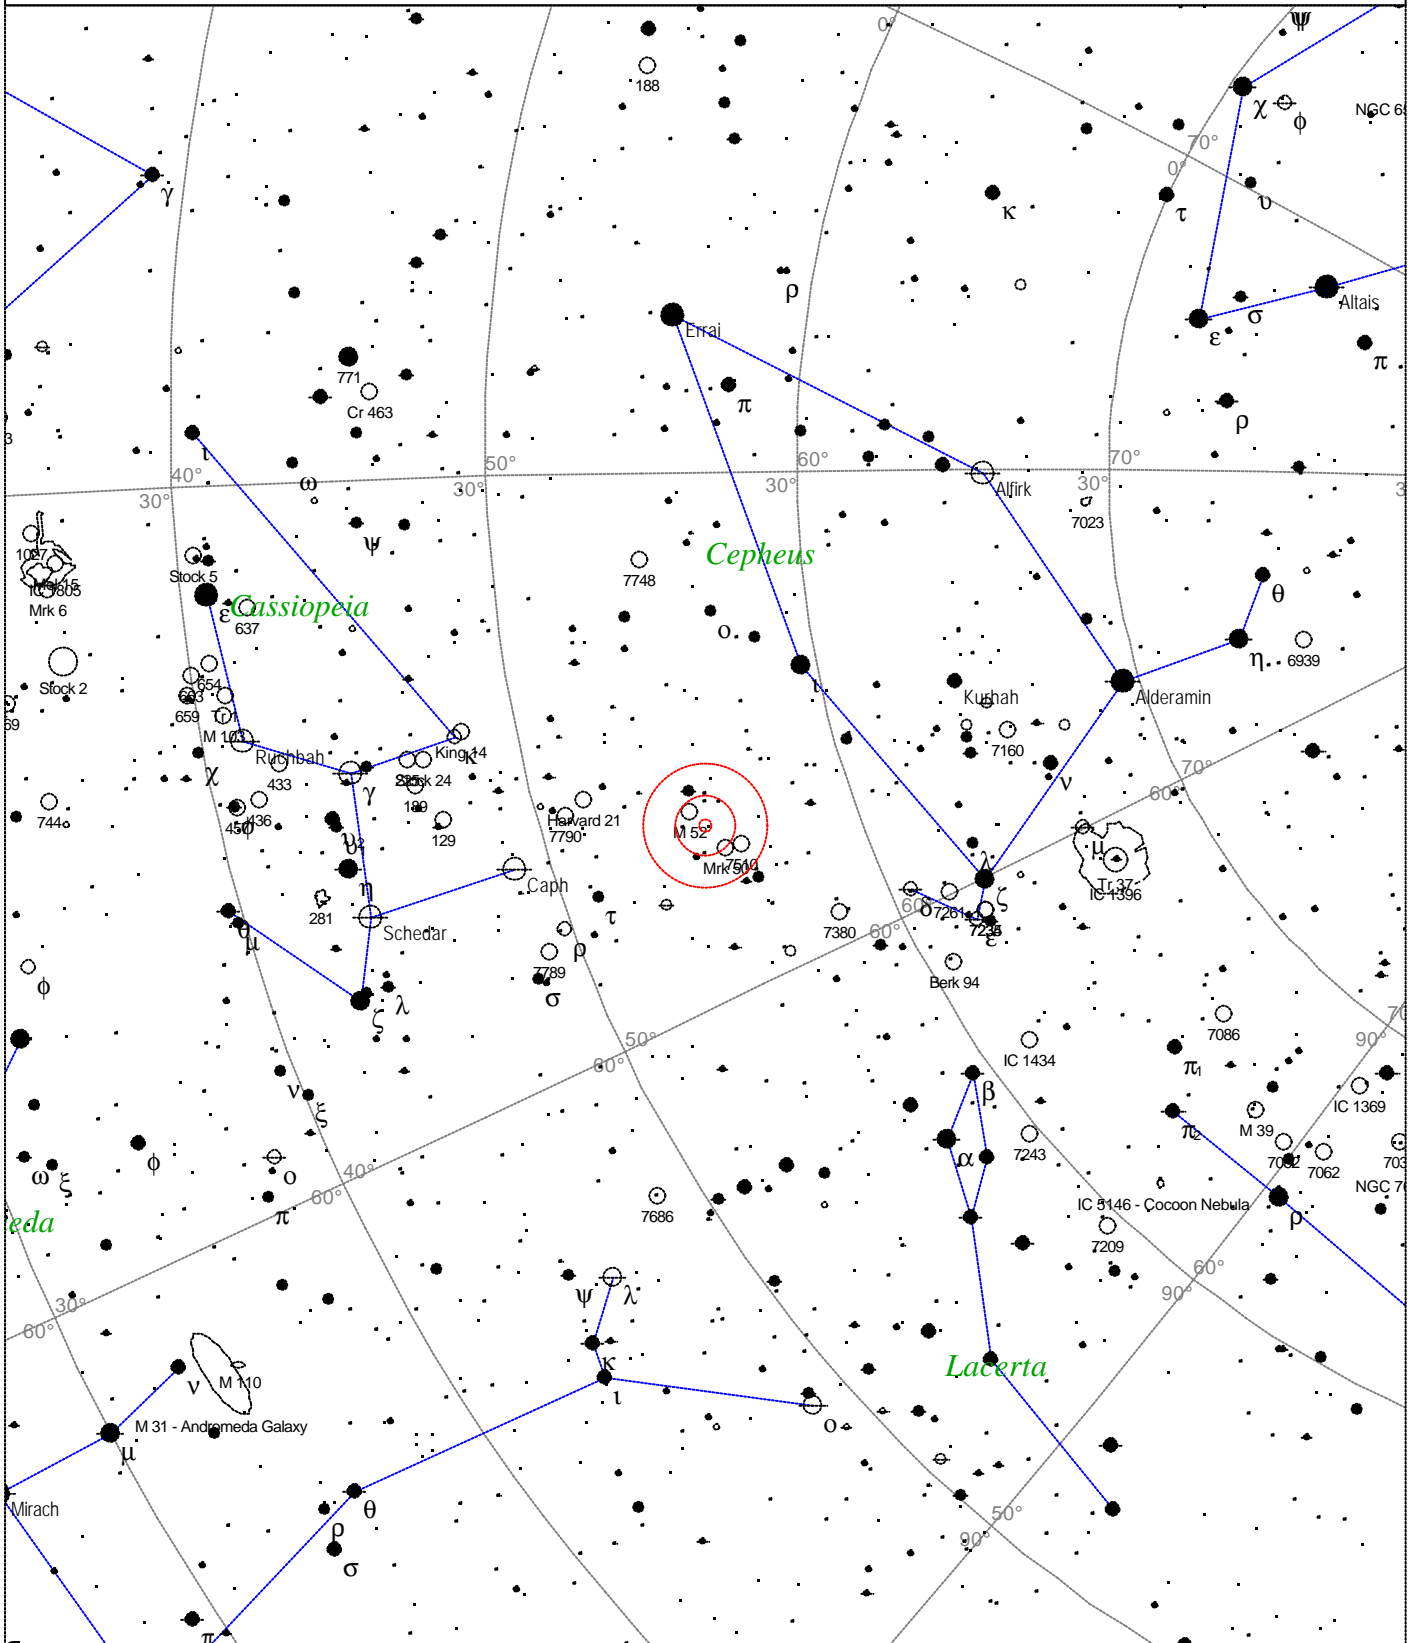

Caldwell 11 - Bubble Nebula

STARS ● <3 ● 3.5 ● 4 ● 4.5 ● 5 ● 5.5	SYMBOLS ● Multiple star ○ Variable star ☄ Comet ☾ Galaxy □ Bright nebula □ Dark nebula ⊕ Globular cluster ○ Open cluster ⊕ Planetary nebula ⊗ Quasar △ Radio source × X-ray source ○ Other object	<i>Caldwell 11 - Bubble Nebula</i> Name: NGC 7635 Popular name: Bubble Nebula Type of object: Bright nebula Magnitude: 11.0 Size: 15.0'x8.0' Right ascension: 23h 20m 54s Declination: +61° 13' 32"

Local Time: 19:40:11 12-Sep-2002
Location: 53° 27' 0" N 2° 31' 0" W

UTC: 19:40:11 12-Sep-2002
RA: 23h20m54s Dec: +61° 13' Field: 45.0°

Sidereal Time: 18:56:39
Julian Day: 2452530.3196