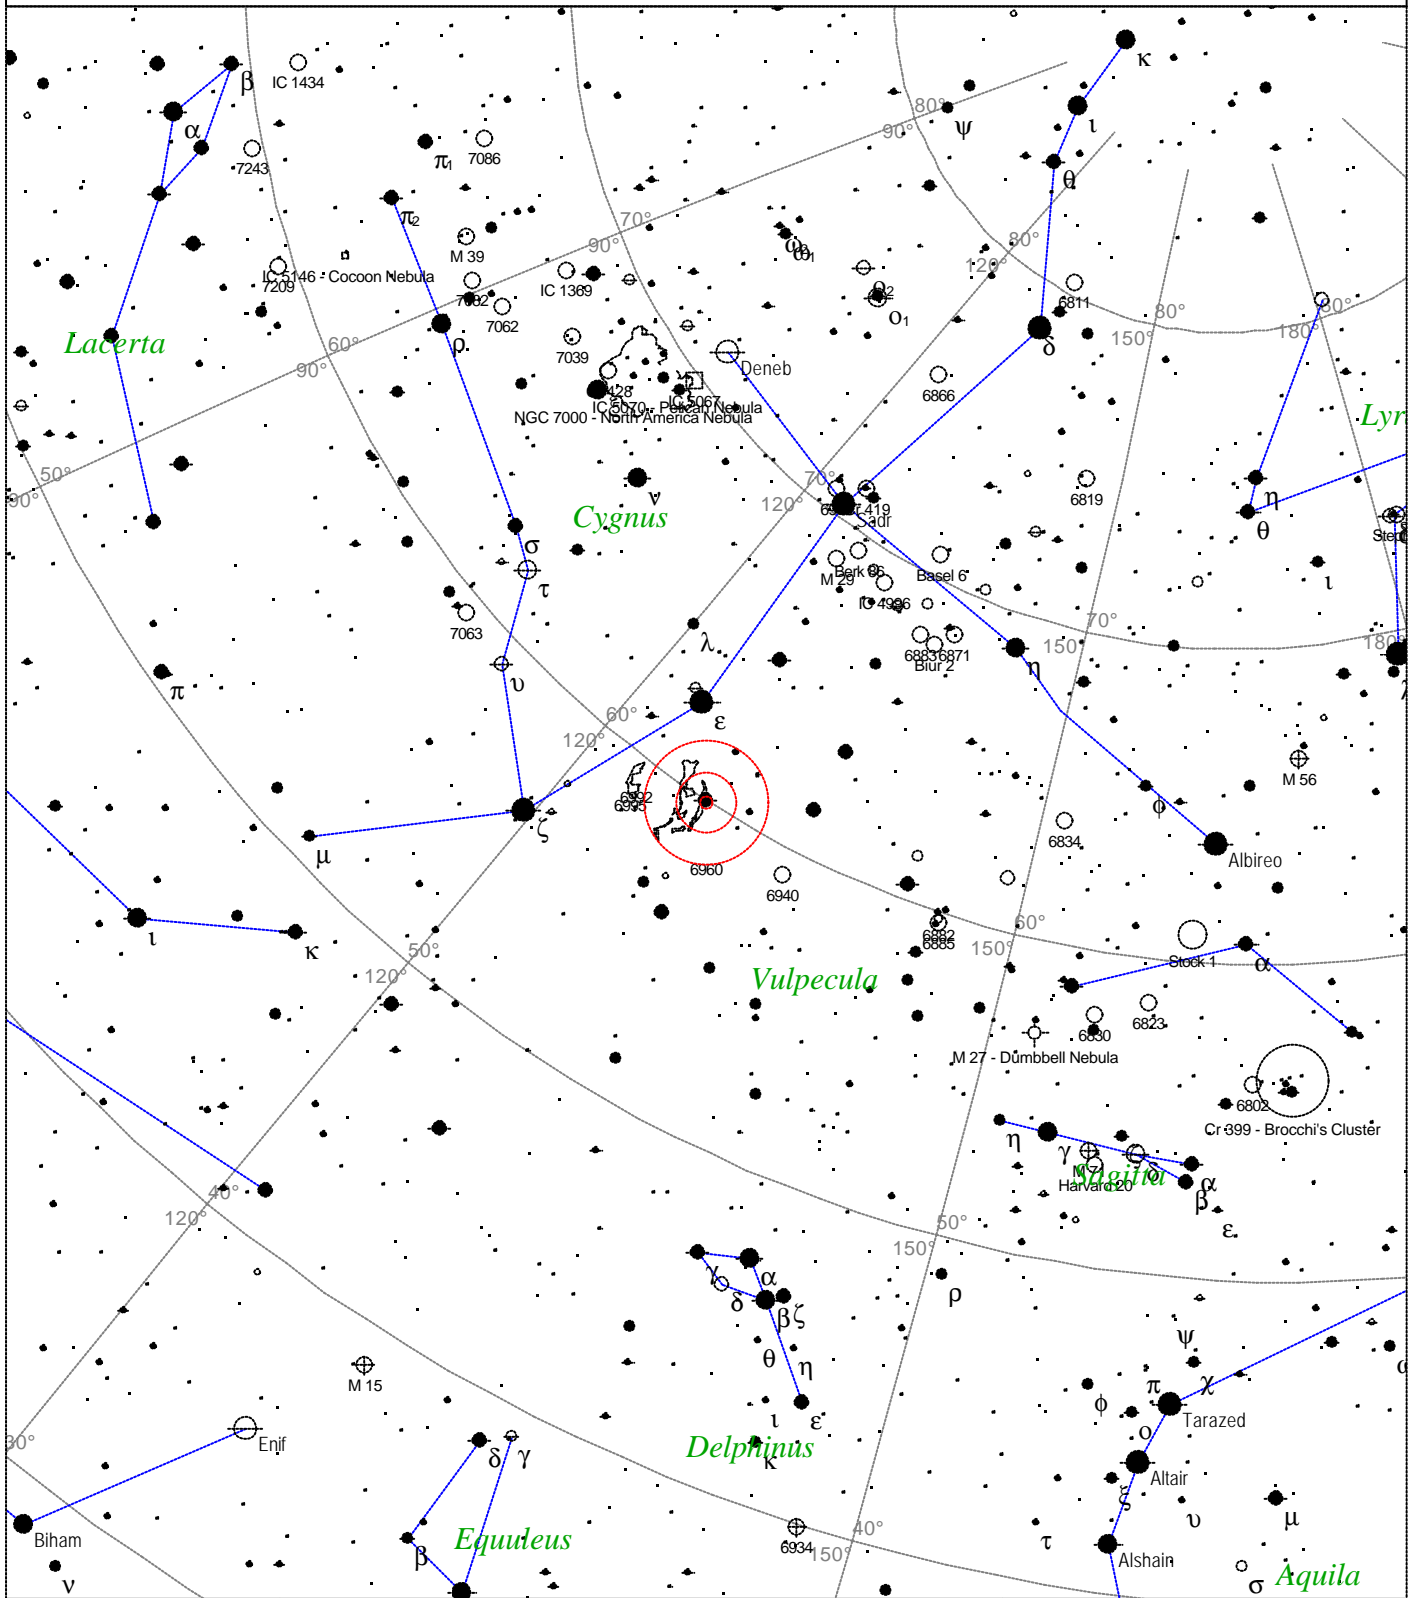

Caldwell 34 - Western Veil Nebula

STARS ● <3 ● 3.5 ● 4 ● 4.5 ● 5 ● 5.5 · 6 · 6.5 · >7	SYMBOLS ● Multiple star ○ Variable star ☄ Comet ☾ Galaxy □ Bright nebula ◻ Dark nebula ⊕ Globular cluster ○ Open cluster ⊕ Planetary nebula ⊗ Quasar △ Radio source × X-ray source ○ Other object	<i>Caldwell 34 - NGC 6960 - Western Veil Nebula</i> <i>Type of object: Supernova remnant</i> <i>Magnitude: 7.0</i> <i>Size: 210.0'x160.0'</i> <i>Right ascension: 20h 45m 49s</i> <i>Declination: +30° 43' 42"</i> <i>Constellation: Cygnus</i>

Local Time: 19:40:11 12-Sep-2002   UTC: 19:40:11 12-Sep-2002   Sidereal Time: 18:56:39
Location: 53° 27' 0" N 2° 31' 0" W   RA: 20h45m49s Dec: +30° 43' Field: 45.0°   Julian Day: 2452530.3196