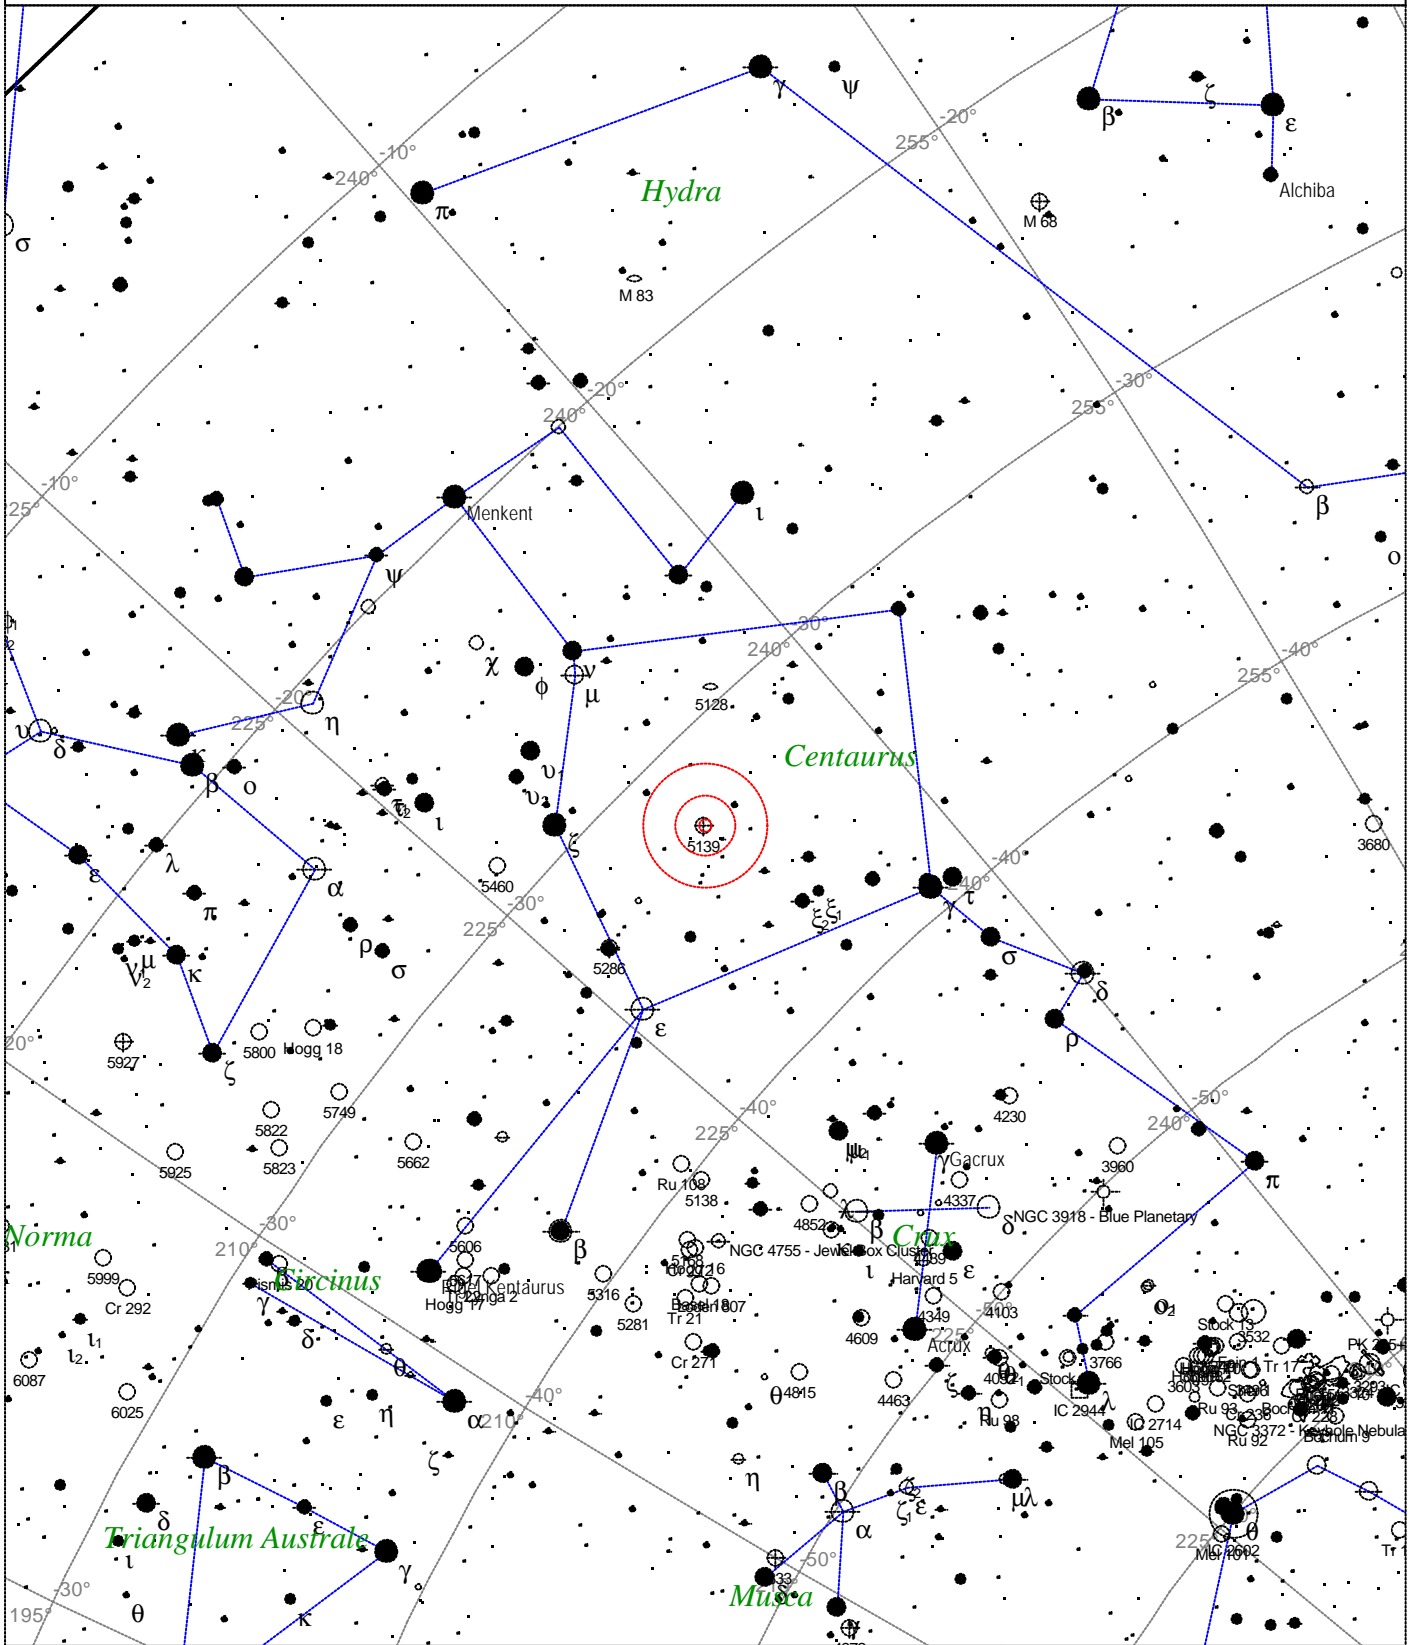

Caldwell 80 - NGC 5139

STARS ● <3 ● 3.5 ● 4 ● 4.5 ● 5 ● 5.5	SYMBOLS ● Multiple star ○ Variable star ☄ Comet ☐ Galaxy ☐ Bright nebula ☐ Dark nebula ⊕ Globular cluster ○ Open cluster ☉ Planetary nebula ☉ Quasar △ Radio source × X-ray source ○ Other object	<i>Caldwell 80 - NGC 5139</i> Type of object: Globular cluster Magnitude: 3.7 Size: 36.3' Right ascension: 13h 26m 54s Declination: -47° 29' 40" Constellation: Centaurus

Local Time: 19:40:11 12-Sep-2002	UTC: 19:40:11 12-Sep-2002	Sidereal Time: 18:56:39
Location: 53° 27' 0" N 2° 31' 0" W	RA: 13h26m54s Dec: -47° 29' 40" Field: 45.0°	Julian Day: 2452530.3196