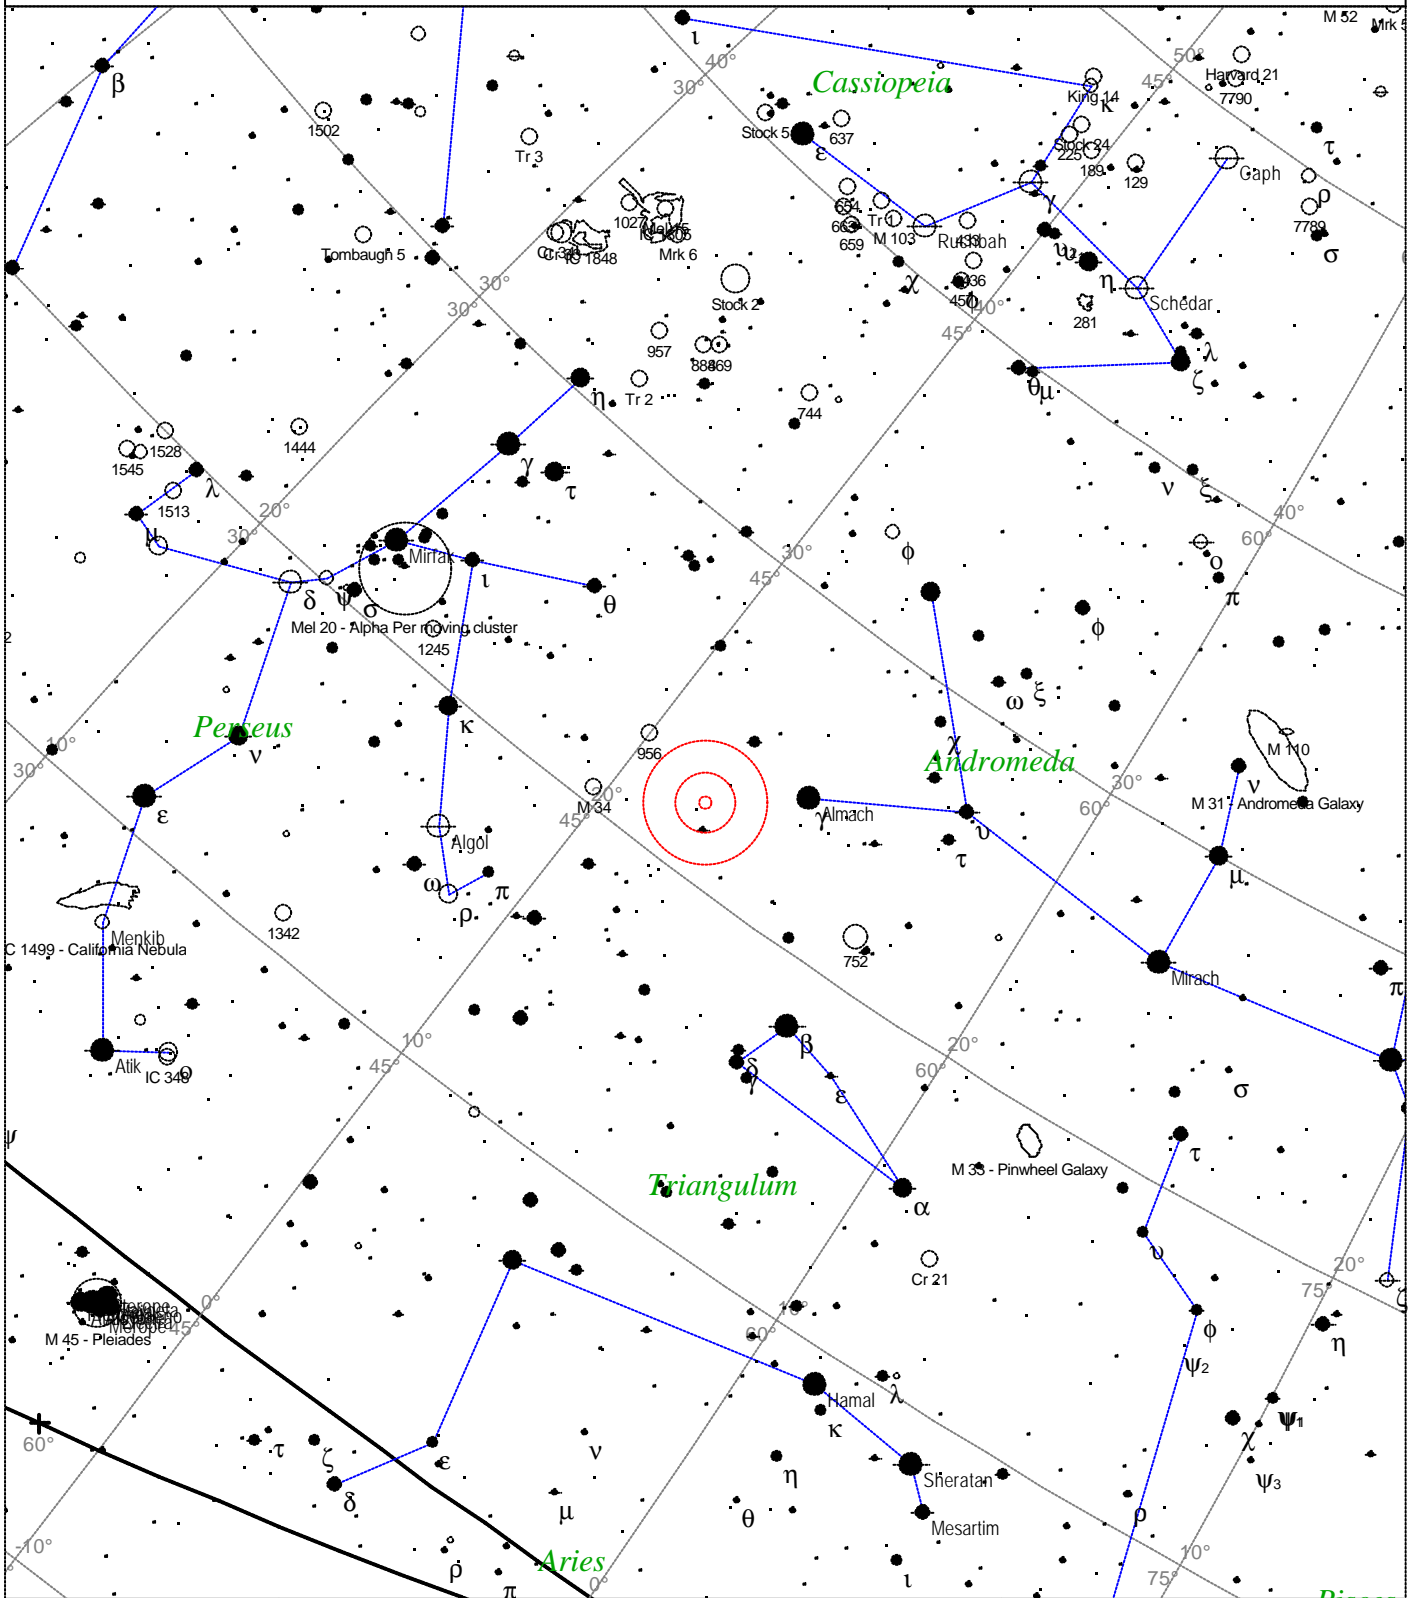

Caldwell 23 - NGC 891

STARS ● <3 ● 3.5 ● 4 ● 4.5 ● 5 ● 5.5	SYMBOLS ● Multiple star ○ Variable star ☄ Comet ☉ Galaxy ☐ Bright nebula ☐ Dark nebula ⊕ Globular cluster ○ Open cluster ⊕ Planetary nebula ☉ Quasar △ Radio source × X-ray source ○ Other object	<i>Caldwell 23 - NGC 891</i> Type of object: Galaxy Magnitude: 10.9 Surface brightness: 14.0 mag/sq arcmin Size: 13.1'x2.8' Position angle: 22° Right ascension: 2h 22m 43s Declination: +42° 21' 25"

Local Time: 19:40:11 12-Sep-2002   UTC: 19:40:11 12-Sep-2002   Sidereal Time: 18:56:39
Location: 53° 27' 0" N 2° 31' 0" W   RA: 2h22m43s Dec: +42° 21' Field: 45.0°   Julian Day: 2452530.3196