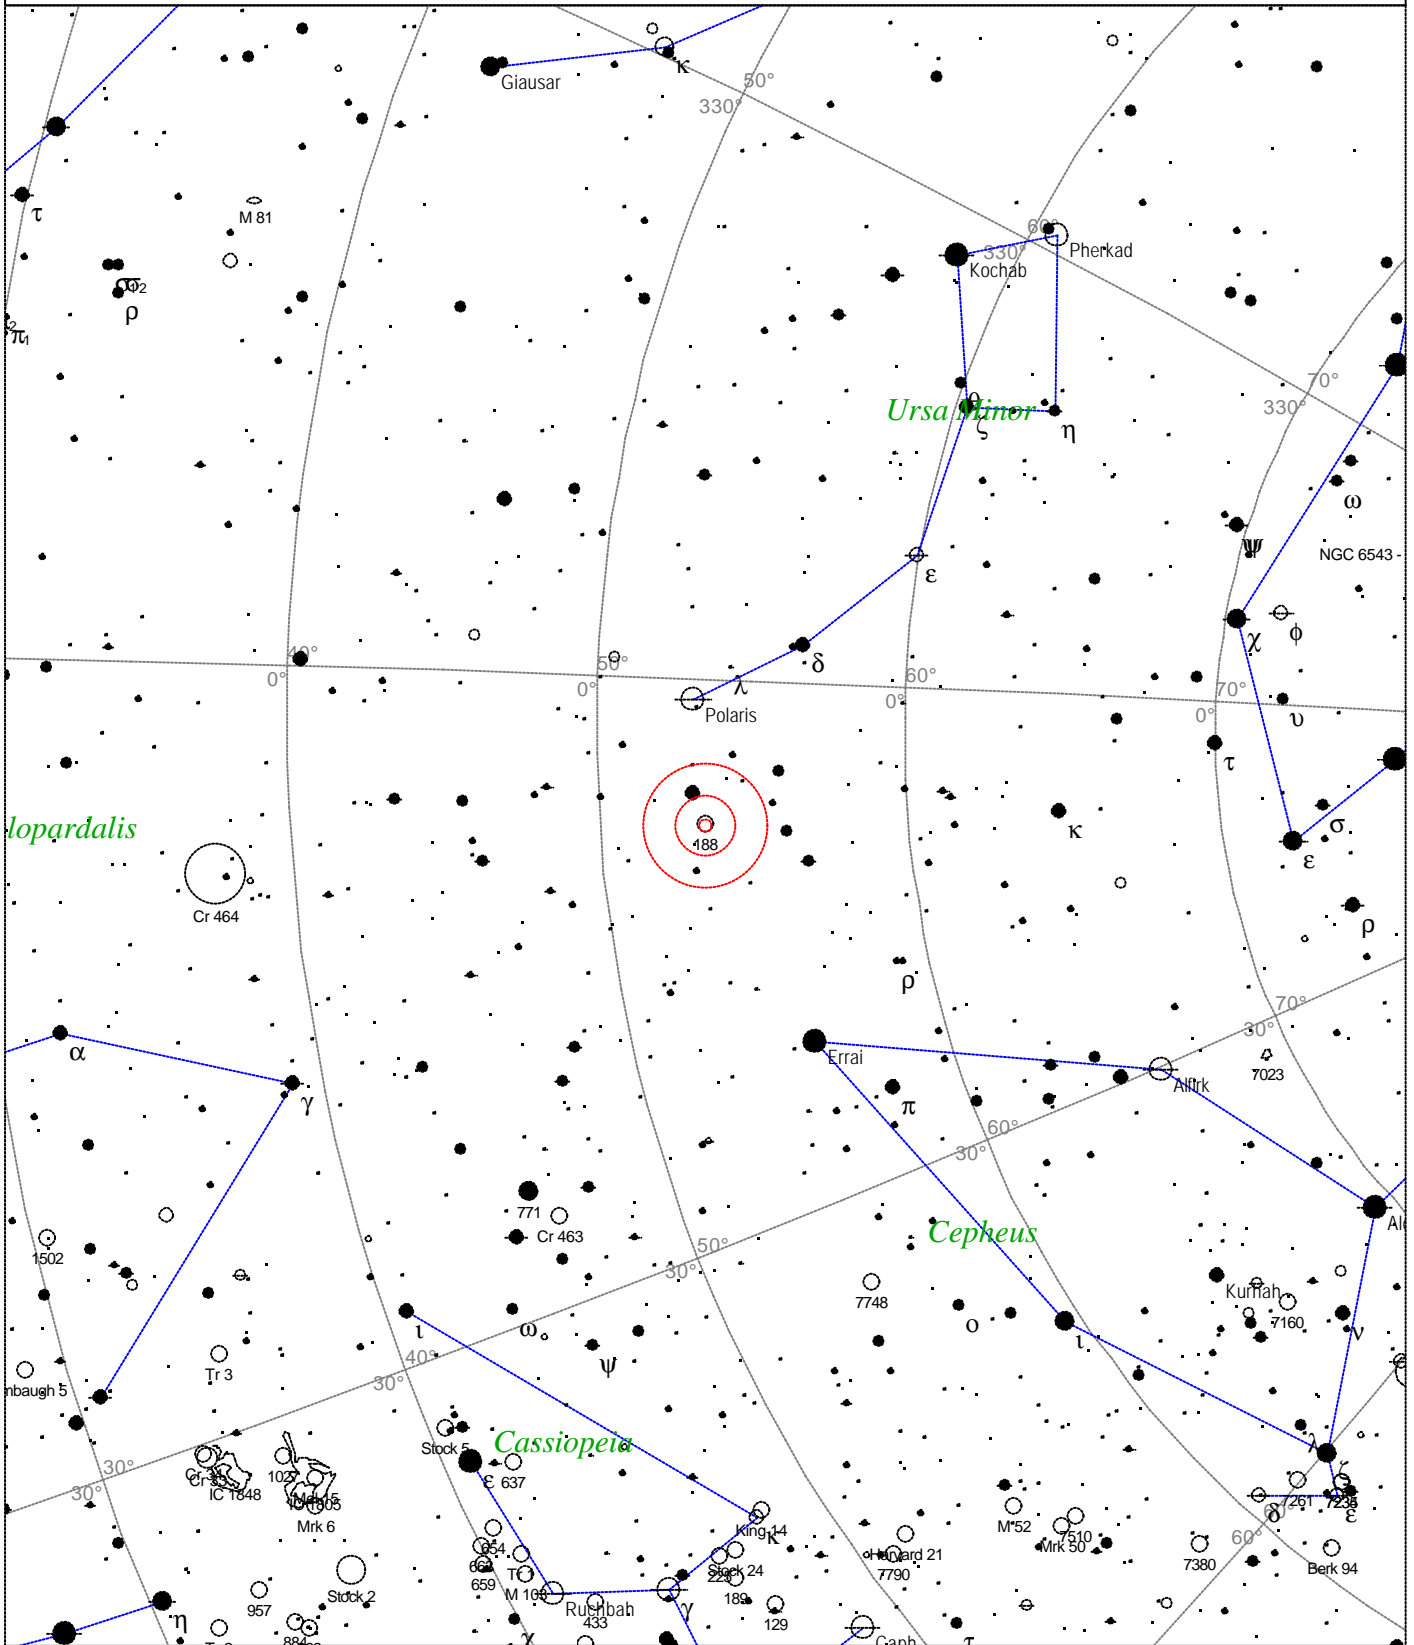

Caldwell 1 - NGC 188

<p>STARS</p> <ul style="list-style-type: none"> ● <3 ● 3.5 ● 4 ● 4.5 ● 5 ● 5.5 ● 6 ● 6.5 ● >7 	<p>SYMBOLS</p> <ul style="list-style-type: none"> ● Multiple star ○ Variable star ☄ Comet ☐ Galaxy ☐ Bright nebula ☐ Dark nebula ⊕ Globular cluster ○ Open cluster ⊕ Planetary nebula ☒ Quasar △ Radio source × X-ray source ○ Other object 	<p>Name: NGC 188 Type of object: Open cluster Magnitude: 8.1 Size: 14.0' Right ascension: 0h 47m 55s Declination: +85° 15' 59" Constellation: Cepheus</p>
---	---	---

Local Time: 19:40:11 12-Sep-2002
 Location: 53° 27' 0" N 2° 31' 0" W

UTC: 19:40:11 12-Sep-2002
 RA: 0h47m55s Dec: +85° 15' Field: 45.0°

Sidereal Time: 18:56:39
 Julian Day: 2452530.3196

Caldwell 2 - NGC 40