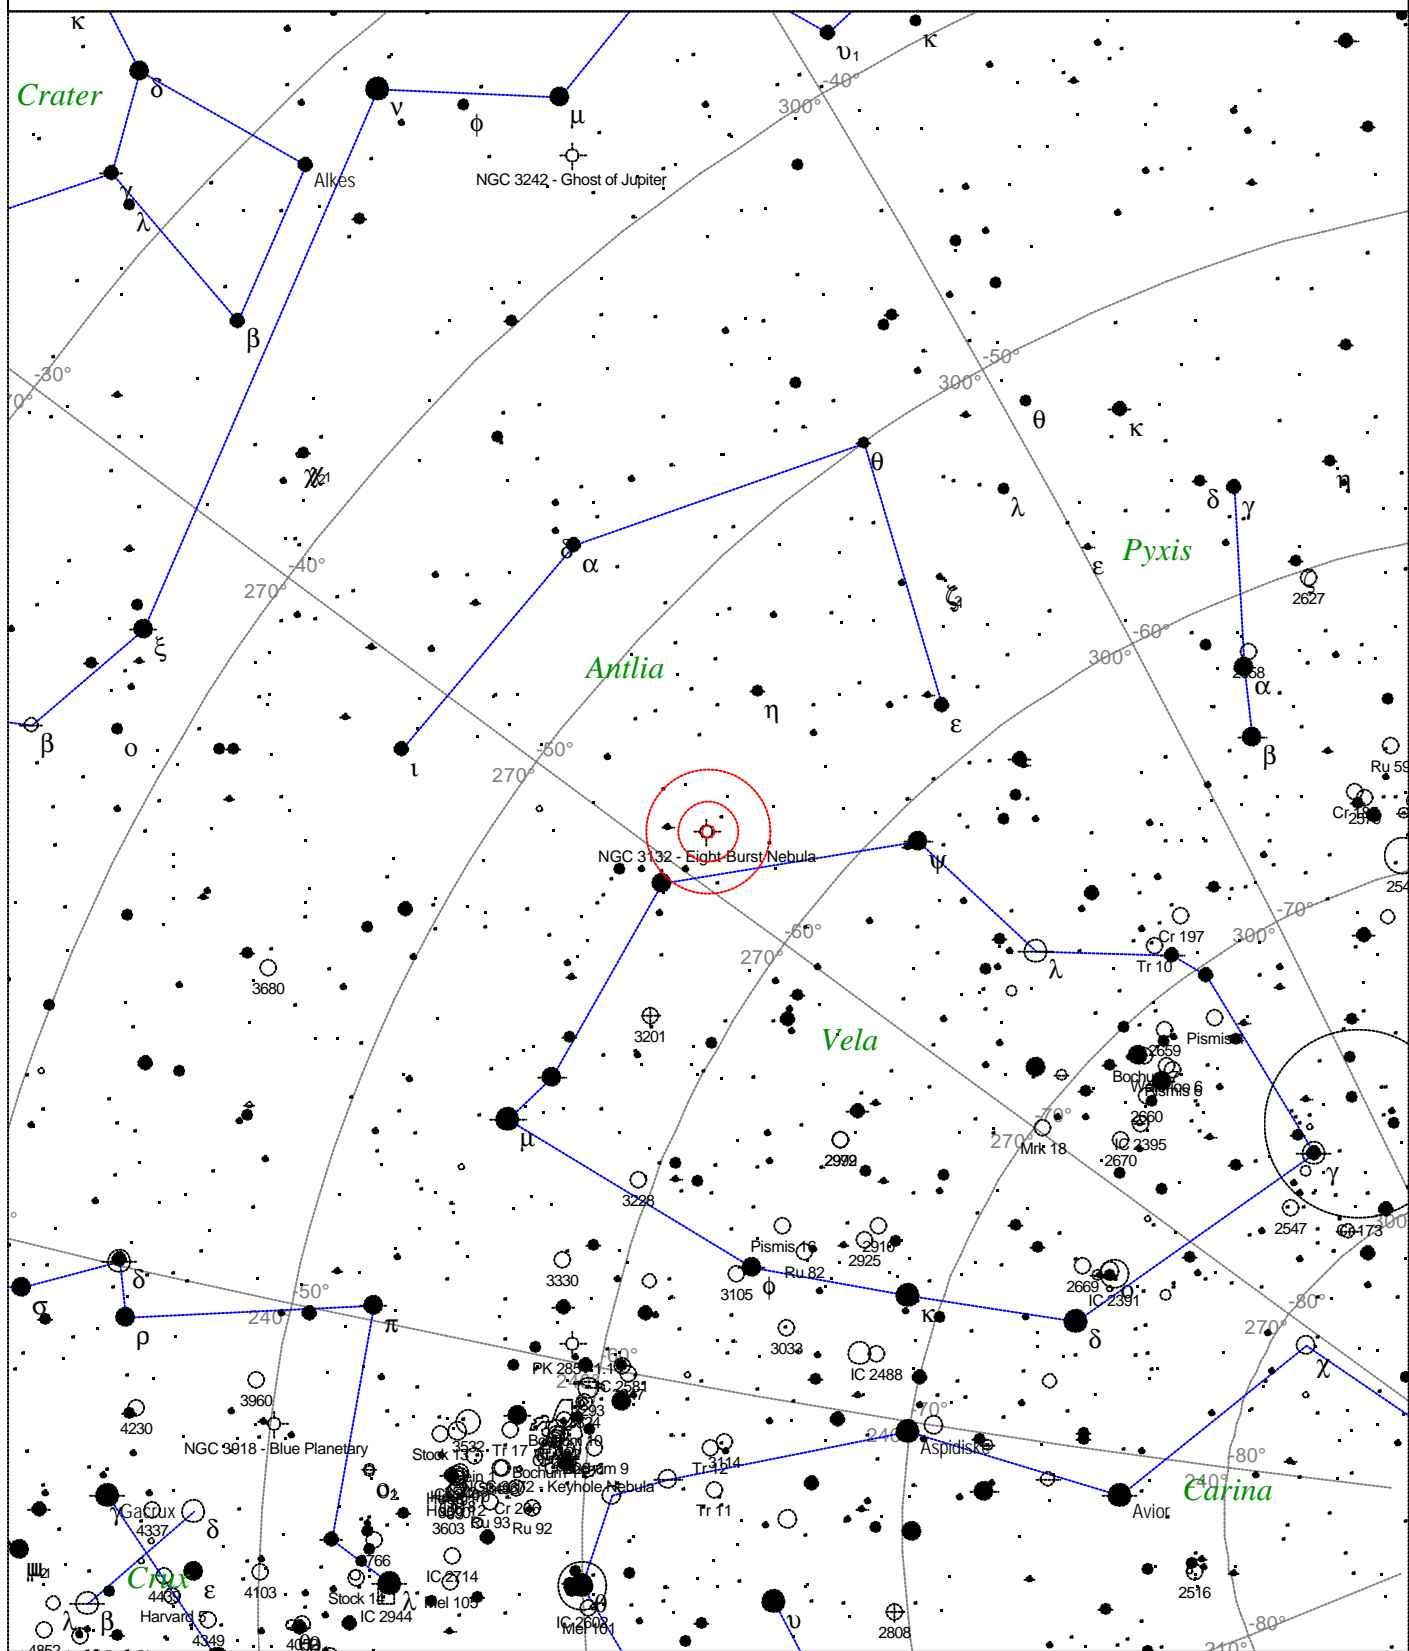

Caldwell 74 - NGC 3132

STARS ● <3 ● 3.5 ● 4 ● 4.5 ● 5 ● 5.5 ● 6 ● 6.5 ● >7	SYMBOLS ● Multiple star ○ Variable star ☄ Comet ☐ Galaxy ☐ Bright nebula ☐ Dark nebula ⊕ Globular cluster ○ Open cluster ⊕ Planetary nebula ☄ Quasar △ Radio source × X-ray source ○ Other object	<i>Caldwell 74 - NGC 3132</i> <i>Popular name: Eight-Burst Nebula</i> <i>Type of object: Planetary nebula</i> <i>Magnitude: 8.0</i> <i>Size: 48.0"</i> <i>Right ascension: 10h 7m 6s</i> <i>Declination: -40° 26' 43"</i> <i>Constellation: Vela</i>

Local Time: 19:40:11 12-Sep-2002	UTC: 19:40:11 12-Sep-2002	Sidereal Time: 18:56:39
Location: 53° 27' 0" N 2° 31' 0" W	RA: 10h07m06s Dec: -40° 26' Field: 45.0°	Julian Day: 2452530.3196