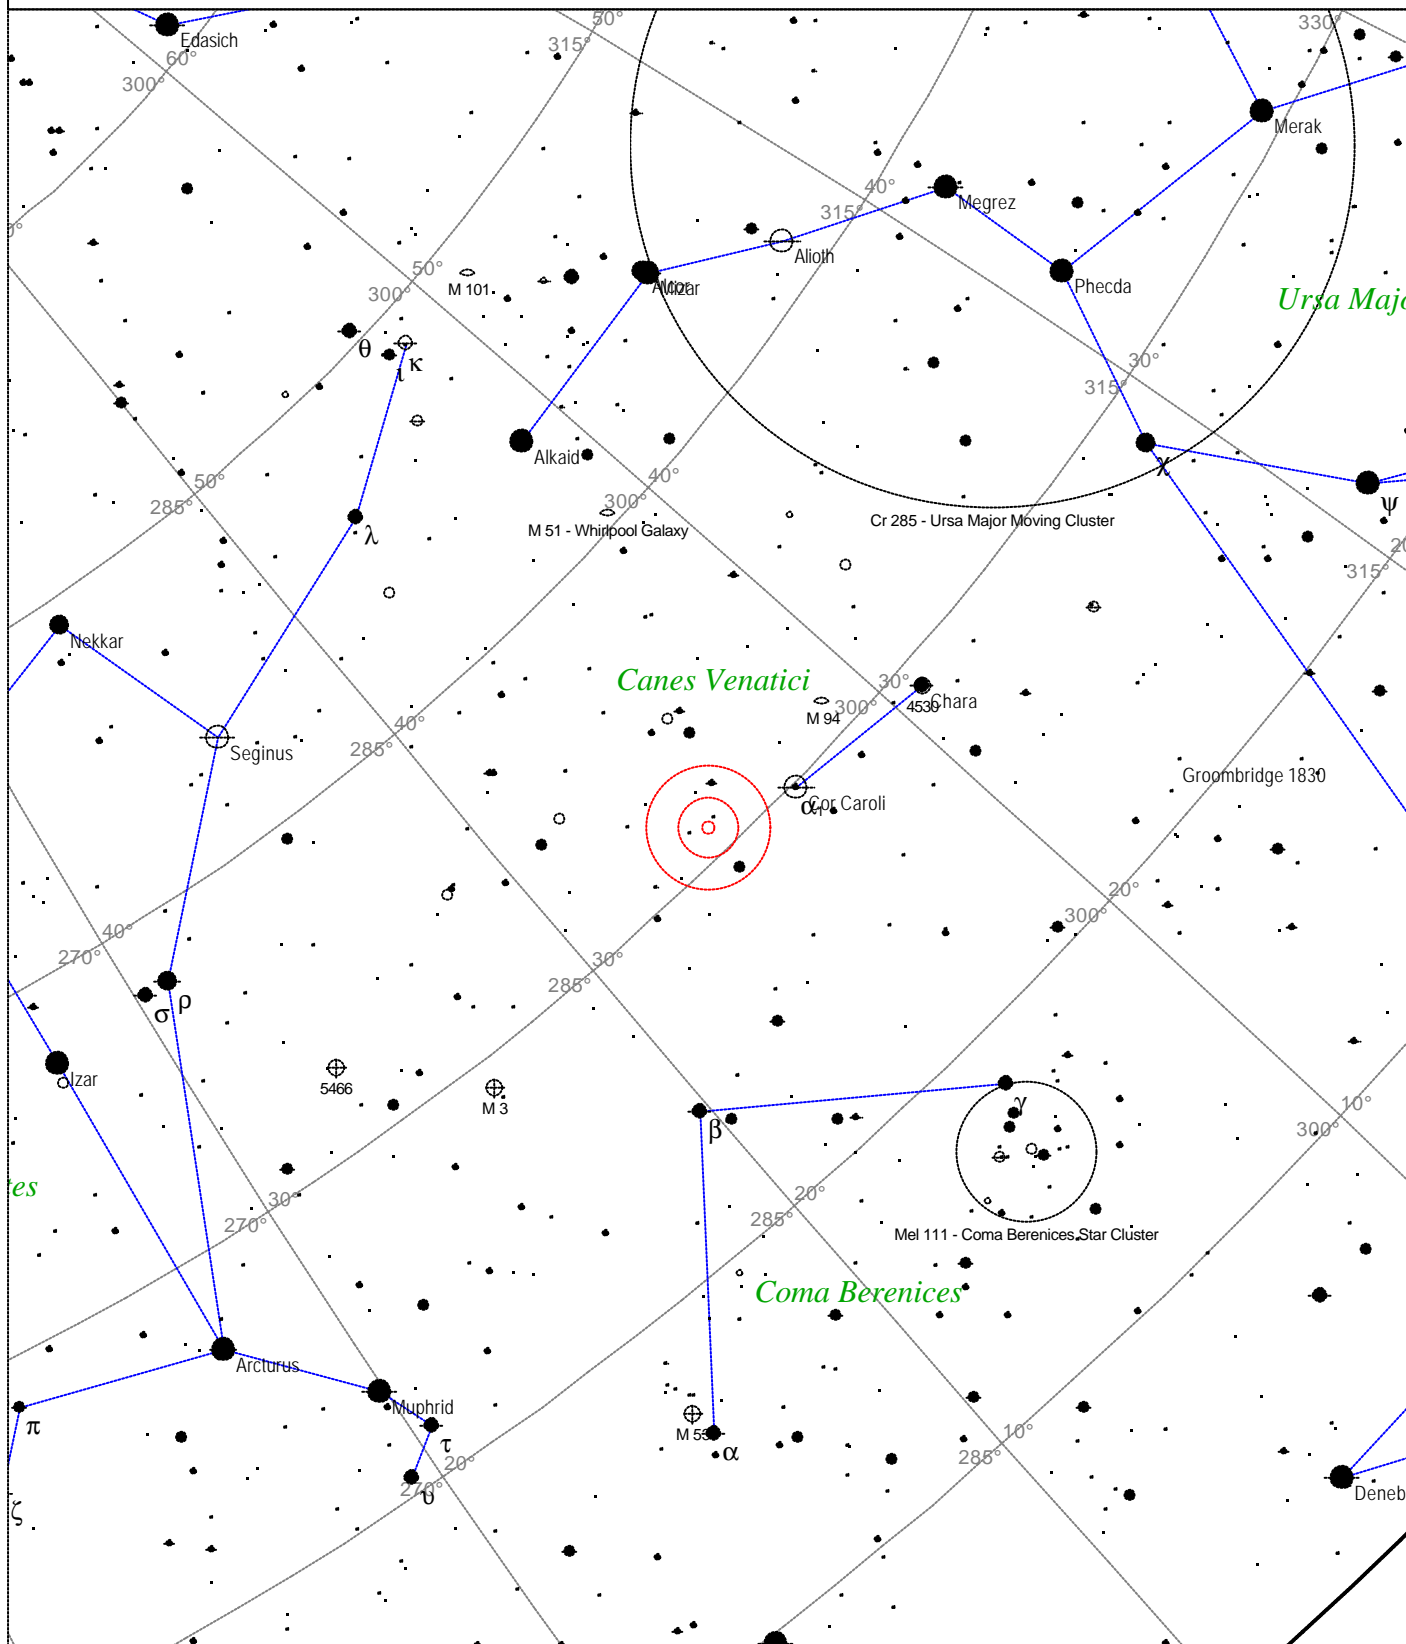

Caldwell 29 - NGC 5005

STARS ● <3 ● 3.5 ● 4 ● 4.5 ● 5 ● 5.5 ● 6 ● 6.5 ● >7	SYMBOLS ● Multiple star ○ Variable star ☄ Comet ☾ Galaxy □ Bright nebula □ Dark nebula ⊕ Globular cluster ○ Open cluster ⊕ Planetary nebula ⊗ Quasar △ Radio source × X-ray source ○ Other object	<i>Caldwell 29 - NGC 5005</i> Type of object: Galaxy Magnitude: 10.6 Surface brightness: 11.7 mag/sq arcmin Size: 5.8'x2.9' Position angle: 65° Right ascension: 13h 11m 1s Declination: +37° 2' 54"

Local Time: 19:40:11 12-Sep-2002   UTC: 19:40:11 12-Sep-2002   Sidereal Time: 18:56:39

Location: 53° 27' 0" N 2° 31' 0" W   RA: 13h11m01s Dec: +37° 02' Field: 45.0°   Julian Day: 2452530.3196