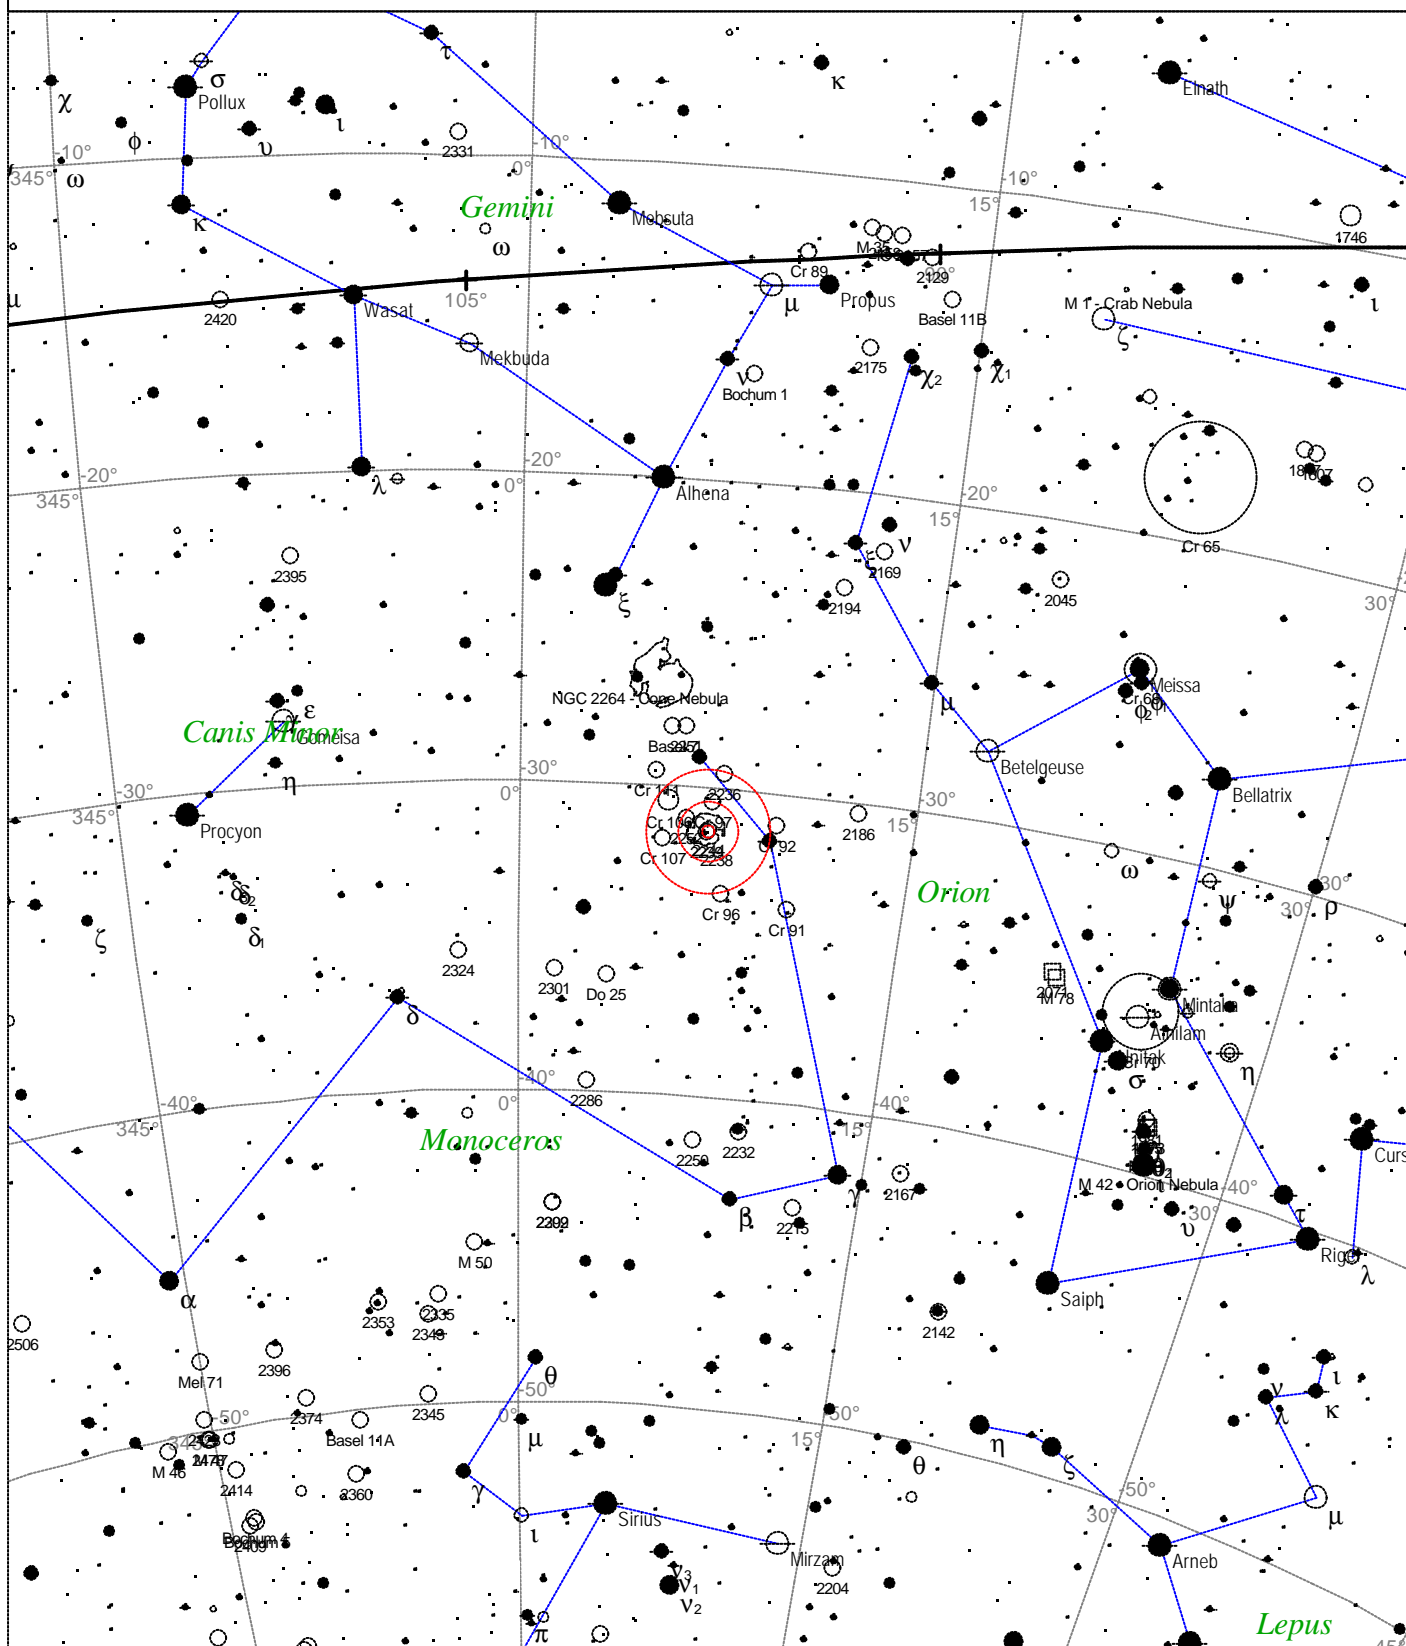

Caldwell 50 - NGC 2244

STARS ● <3 ● 3.5 ● 4 ● 4.5 ● 5 ● 5.5 ● 6 ● 6.5 ● >7	SYMBOLS ● Multiple star ○ Variable star ☄ Comet ☐ Galaxy ☐ Bright nebula ☐ Dark nebula ⊕ Globular cluster ○ Open cluster ⊕ Planetary nebula ☒ Quasar △ Radio source × X-ray source ○ Other object	<i>Caldwell 50 - NGC 2244</i> <i>Type of object: Bright nebula</i> <i>Magnitude: 4.8</i> <i>Size: 24.0'</i> <i>Right ascension: 6h 32m 1s</i> <i>Declination: +4° 57' 3"</i> <i>Constellation: Monoceros</i>

Local Time: 19:40:11 12-Sep-2002   UTC: 19:40:11 12-Sep-2002   Sidereal Time: 18:56:39
Location: 53° 27' 0" N 2° 31' 0" W   RA: 6h32m03s Dec: +4° 56' Field: 45.0°   Julian Day: 2452530.3196