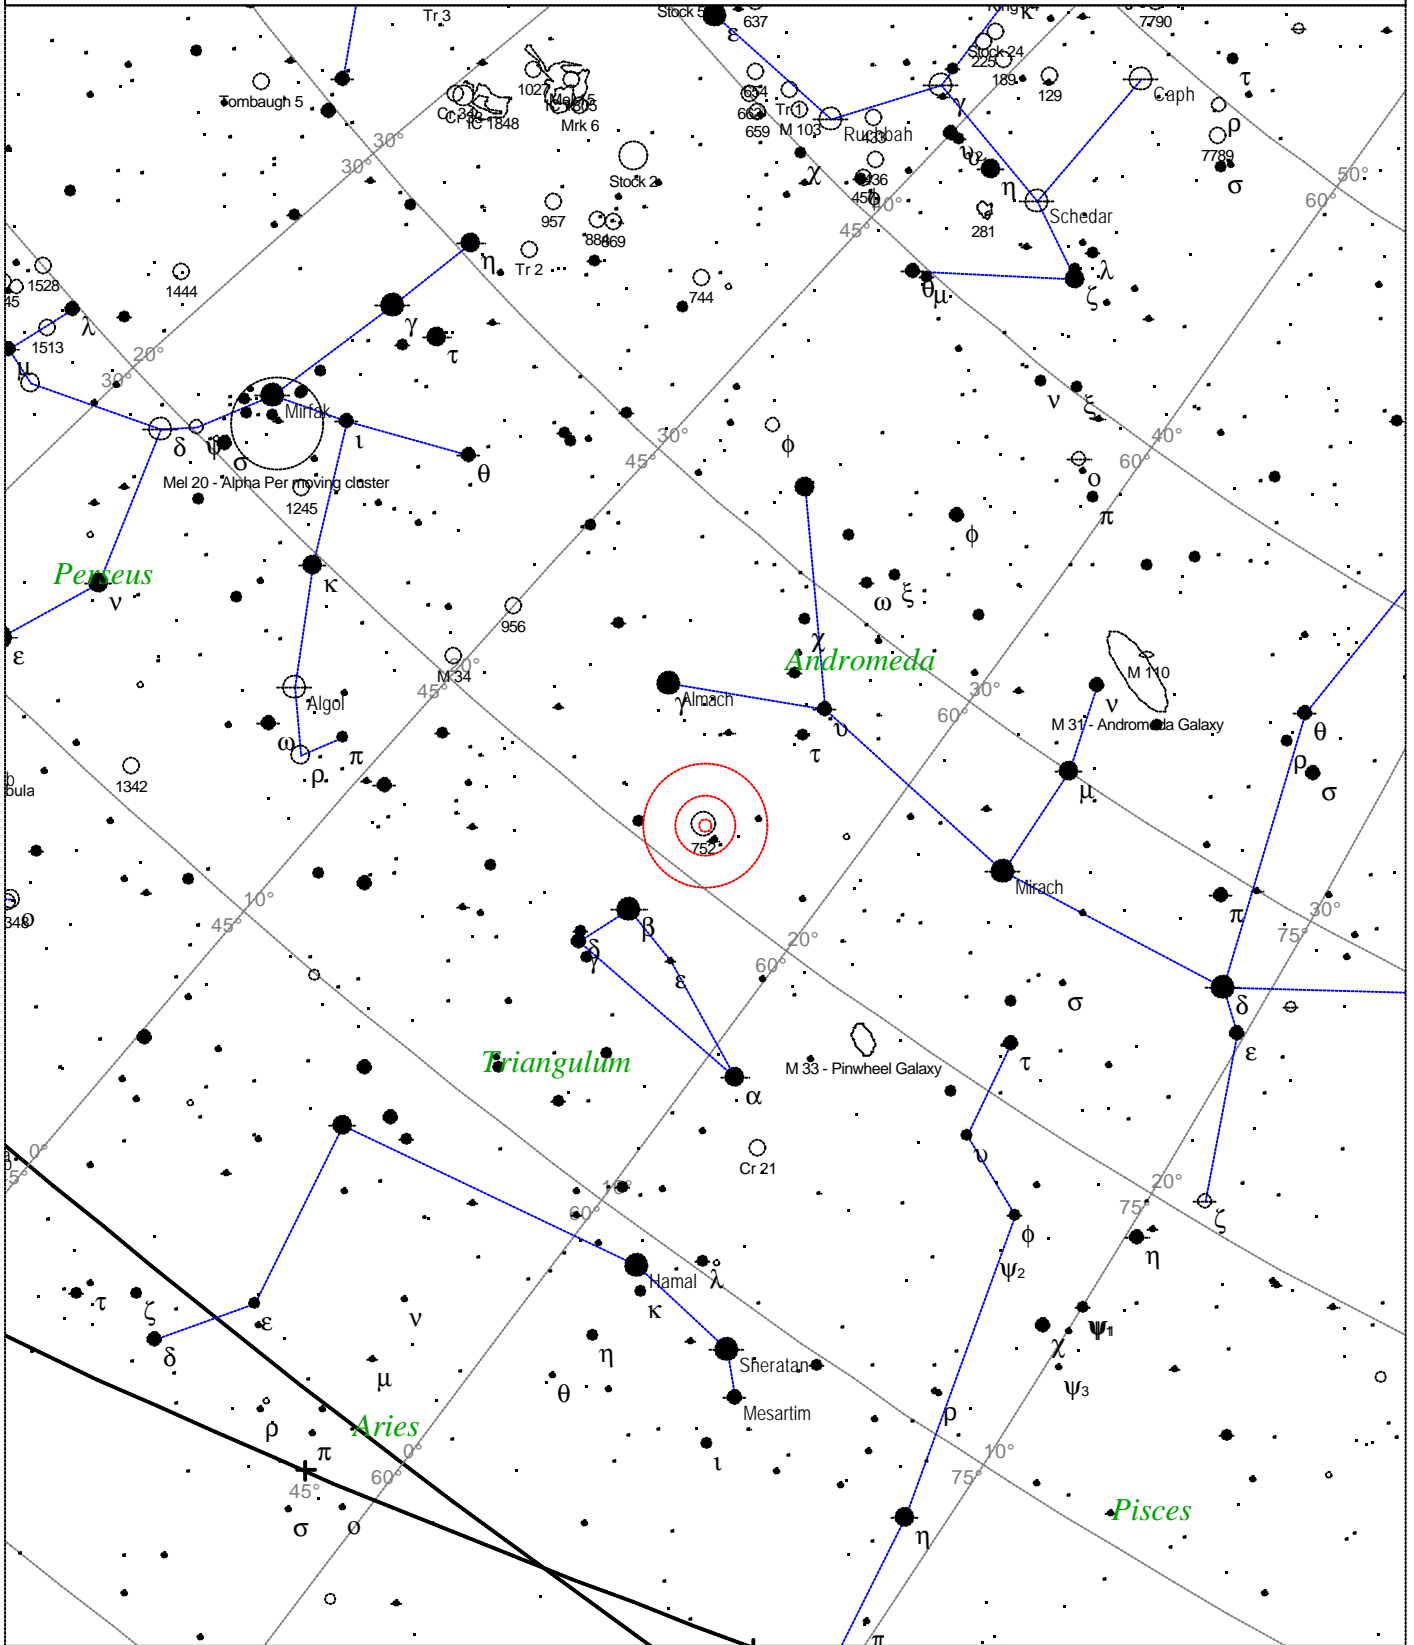

Caldwell 28 - NGC 752

STARS ● <3 ● 3.5 ● 4 ● 4.5 ● 5 ● 5.5 ● 6 ● 6.5 ● >7	SYMBOLS ● Multiple star ○ Variable star ☄ Comet ☾ Galaxy □ Bright nebula □ Dark nebula ⊕ Globular cluster ○ Open cluster ⊕ Planetary nebula ⊗ Quasar △ Radio source × X-ray source ○ Other object	<i>Caldwell 28 - NGC 752</i> <i>Type of object: Open cluster</i> <i>Magnitude: 5.7</i> <i>Size: 50.0'</i> <i>Right ascension: 1h 57m 52s</i> <i>Declination: +37° 47' 42"</i> <i>Constellation: Andromeda</i>

Local Time: 19:40:11 12-Sep-2002	UTC: 19:40:11 12-Sep-2002	Sidereal Time: 18:56:39
Location: 53° 27' 0" N 2° 31' 0" W	RA: 1h57m52s Dec: +37° 47' Field: 45.0°	Julian Day: 2452530.3196