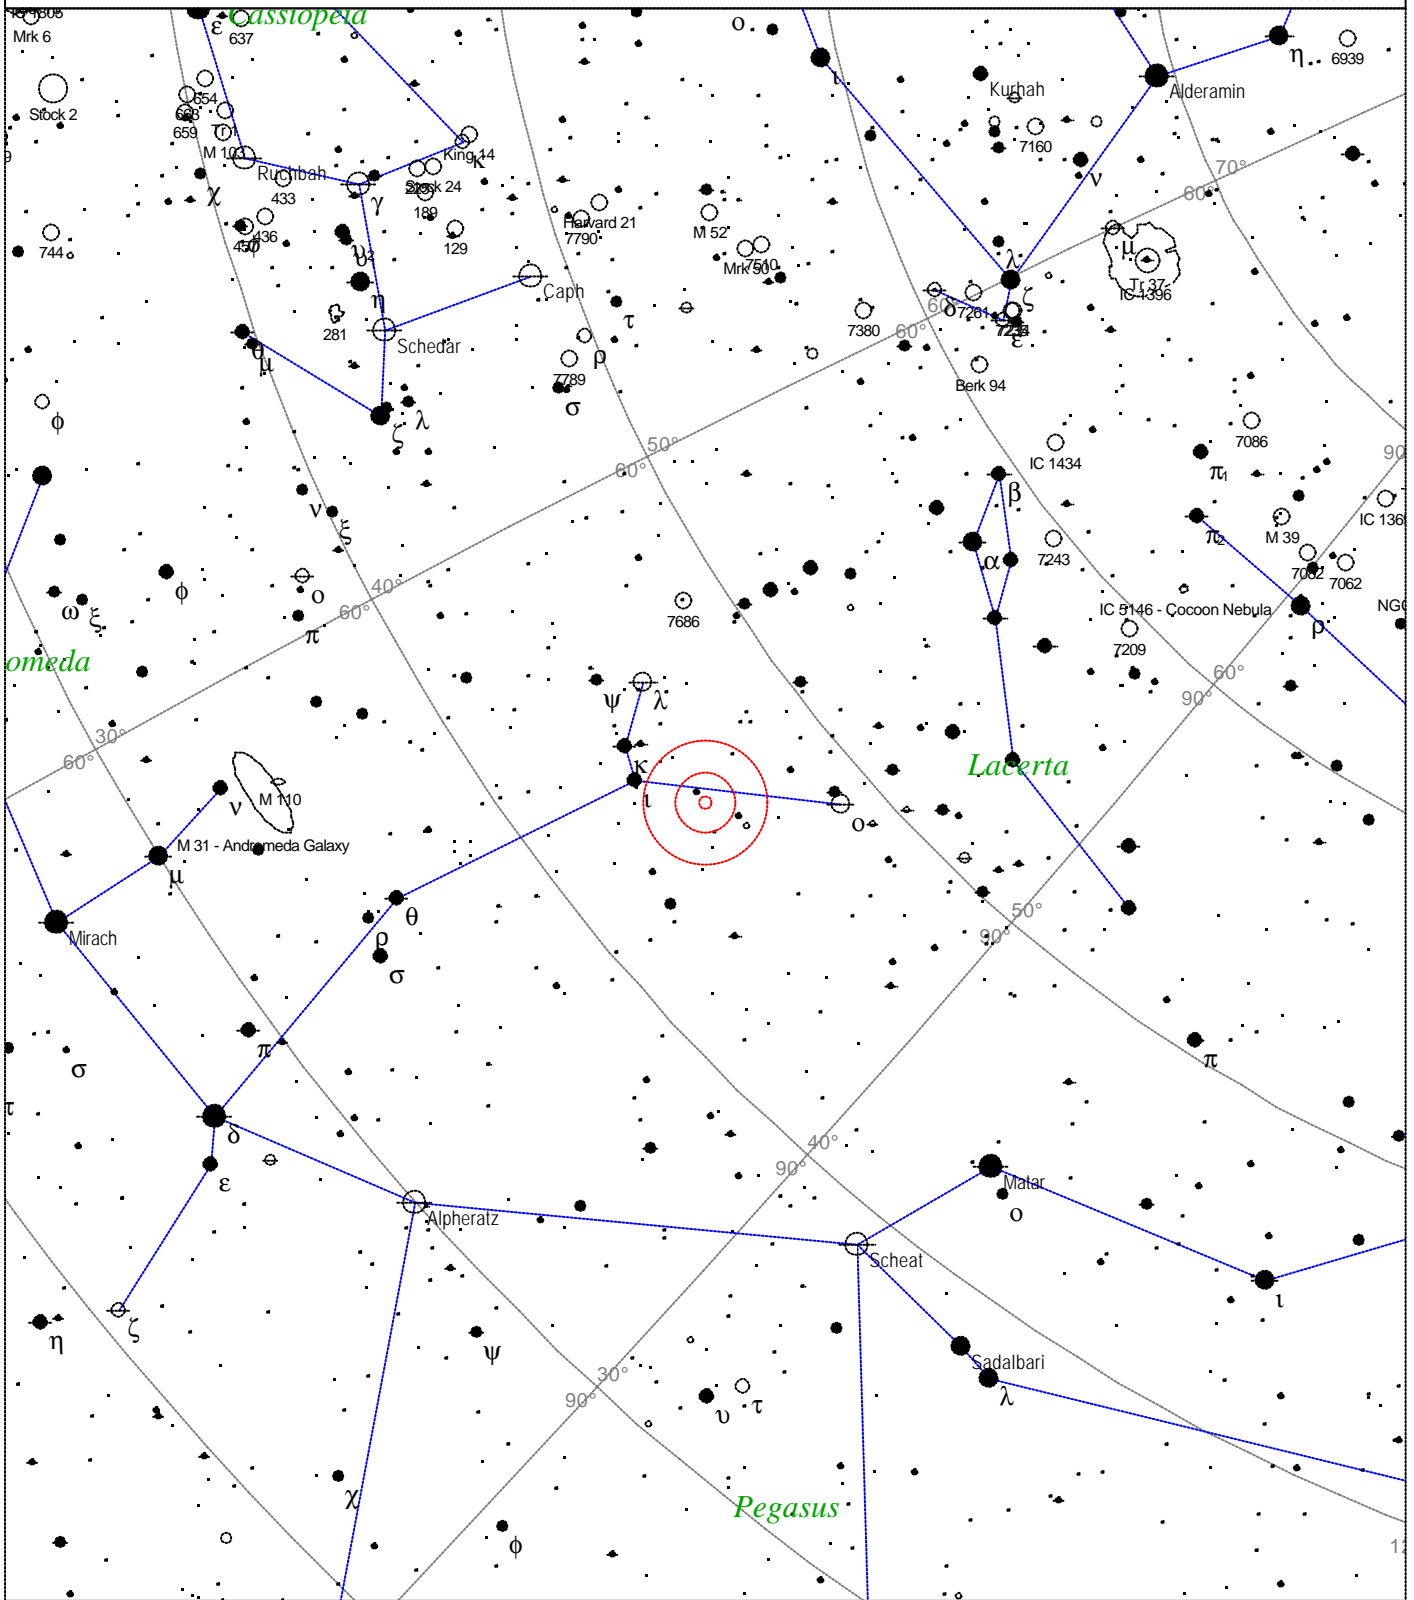

Caldwell 22 - Blue Snowball Nebula

STARS	SYMBOLS			Caldwell 22 - NGC 7662 Popular name: Blue Snowball Nebula Type of object: Planetary nebula Magnitude: 9.2 Size: 12.0" Right ascension: 23h 26m 2s Declination: +42° 32' 58" Constellation: Andromeda
● <3 ● 3.5 ● 4 ● 4.5 ● 5 ● 5.5 ● 6 ● 6.5 ● >7	● Multiple star ○ Variable star ☄ Comet ☾ Galaxy □ Bright nebula	□ Dark nebula ⊕ Globular cluster ○ Open cluster ♁ Planetary nebula ☄ Quasar	△ Radio source ✕ X-ray source ○ Other object	

Local Time: 19:40:11 12-Sep-2002   UTC: 19:40:11 12-Sep-2002   Sidereal Time: 18:56:39
Location: 53° 27' 0" N 2° 31' 0" W   RA: 23h26m02s Dec: +42° 32' Field: 45.0°   Julian Day: 2452530.3196