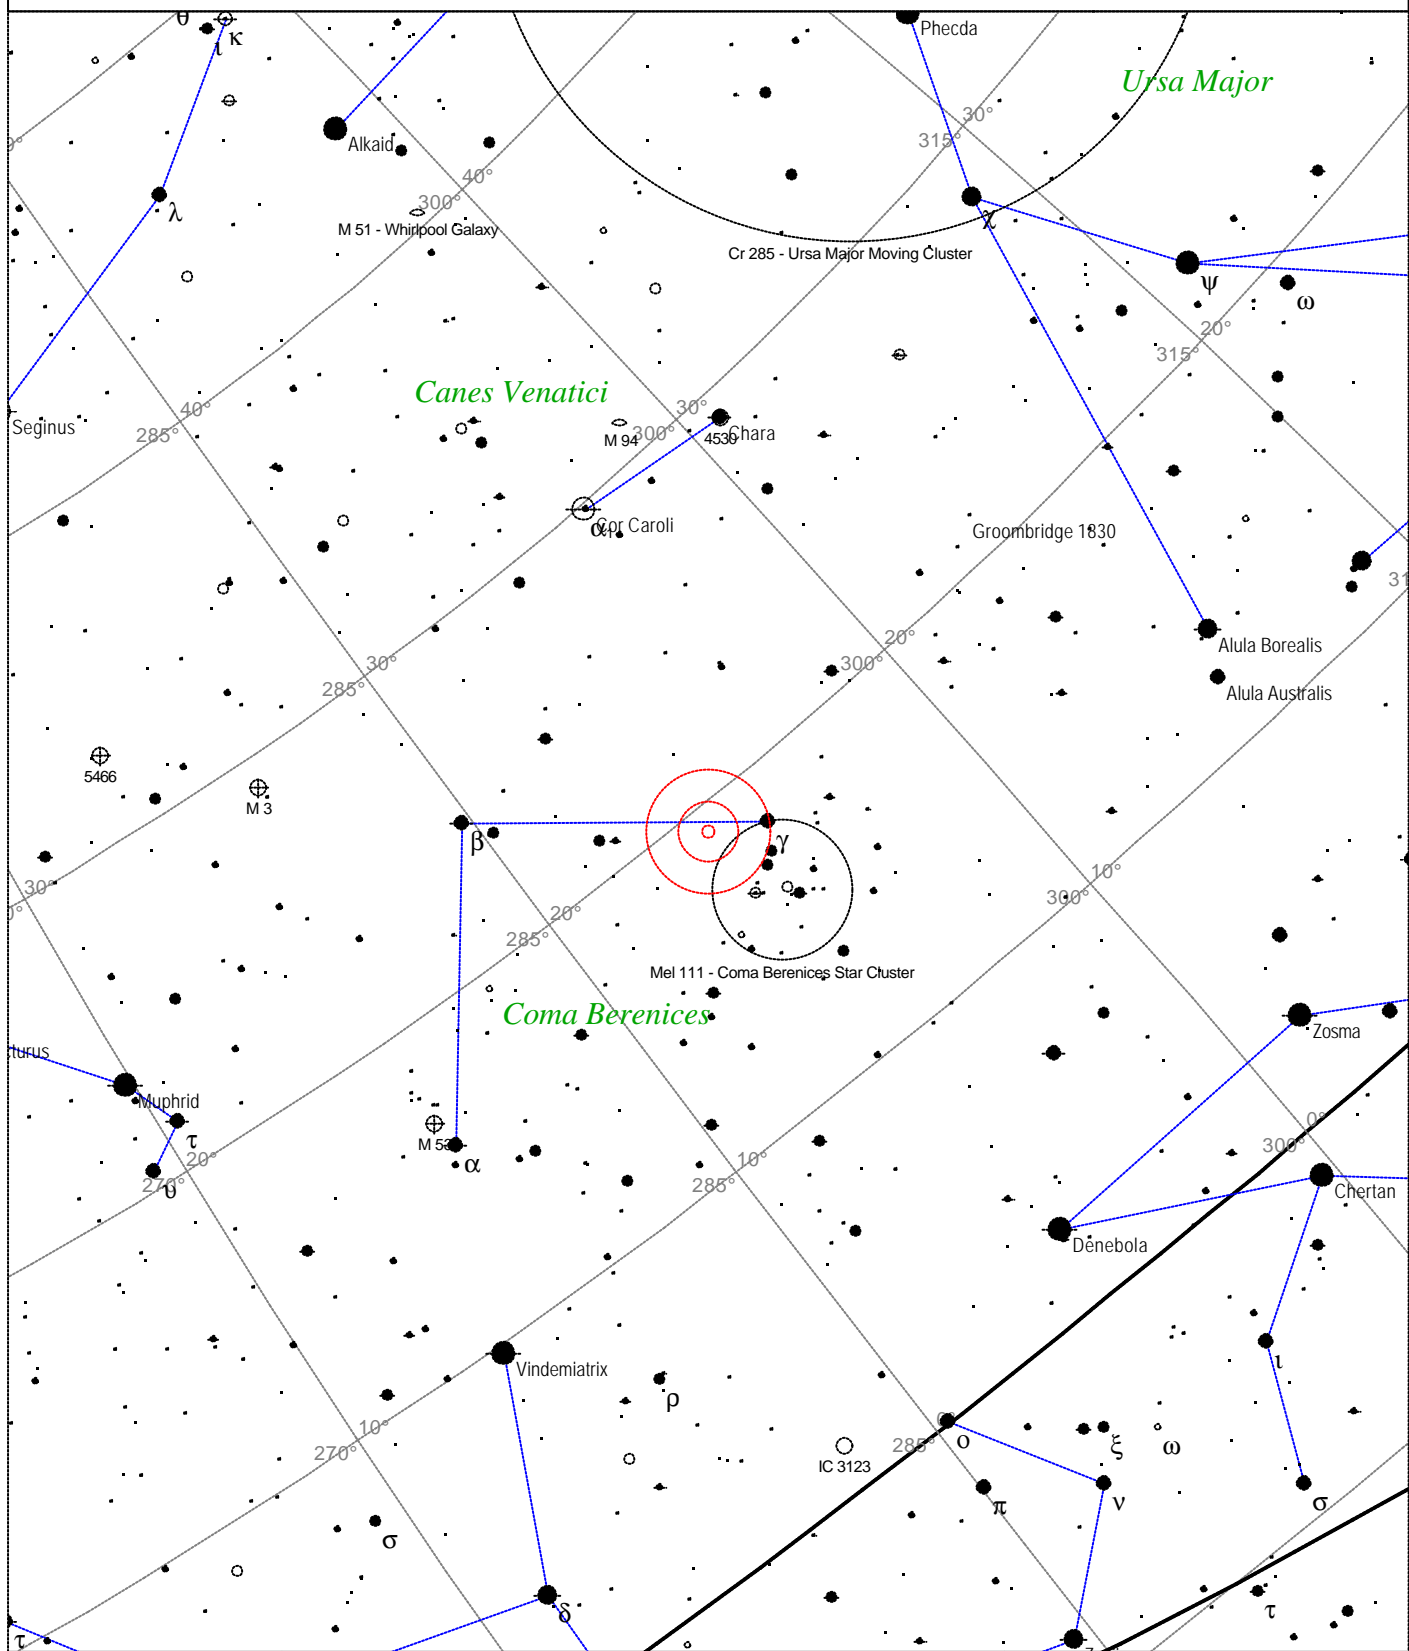

Caldwell 36 - NGC 4559

STARS ● <3 ● 3.5 ● 4 ● 4.5 ● 5 ● 5.5	SYMBOLS ● Multiple star ○ Variable star ☄ Comet ☾ Galaxy □ Bright nebula ◻ Dark nebula ⊕ Globular cluster ○ Open cluster ♁ Planetary nebula ⊞ Quasar △ Radio source ✕ X-ray source ○ Other object	<i>Caldwell 36 - NGC 4559</i> Type of object: Galaxy Magnitude: 10.3 Surface brightness: 13.0 mag/sq arcmin Size: 11.0'x4.9' Position angle: 150° Right ascension: 12h 36m 4s Declination: +27° 56' 55"

Local Time: 19:40:11 12-Sep-2002   UTC: 19:40:11 12-Sep-2002   Sidereal Time: 18:56:39
Location: 53° 27' 0" N 2° 31' 0" W   RA: 12h36m04s Dec: +27° 56' Field: 45.0°   Julian Day: 2452530.3196