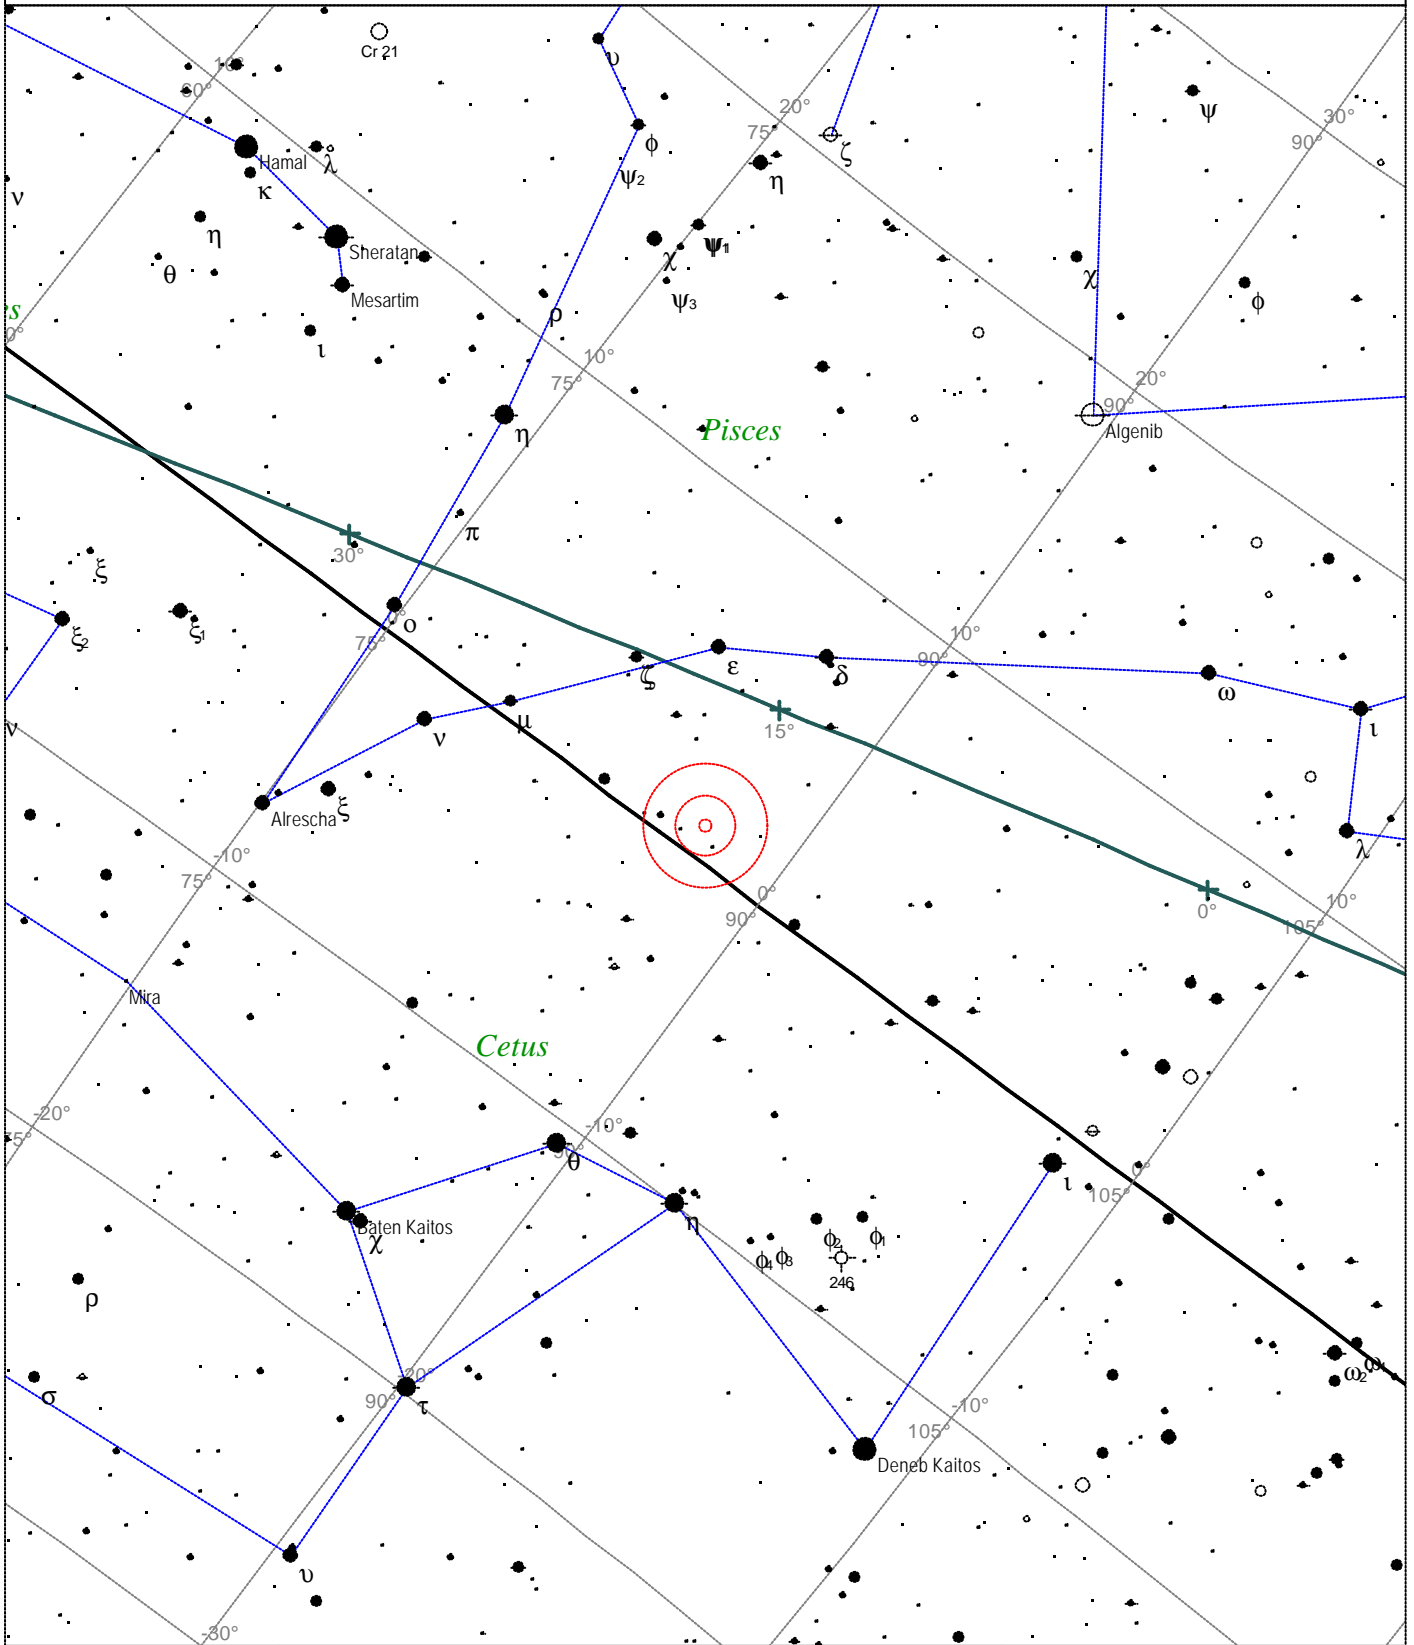

Caldwell 51 - IC 1613

STARS ● <3 ● 3.5 ● 4 ● 4.5 ● 5 ● 5.5	SYMBOLS ● Multiple star ○ Variable star ☄ Comet ☾ Galaxy □ Bright nebula □ Dark nebula ⊕ Globular cluster ○ Open cluster ⊕ Planetary nebula ⊗ Quasar △ Radio source × X-ray source ○ Other object	<i>Caldwell 51 - IC 1613</i> Type of object: Galaxy Magnitude: 9.9 Surface brightness: 15.9 mag/sq arcmin Size: 16.6'x14.9' Position angle: 50° Right ascension: 1h 5m 3s Declination: +2° 8' 54"

Local Time: 19:40:11 12-Sep-2002	UTC: 19:40:11 12-Sep-2002	Sidereal Time: 18:56:39
Location: 53° 27' 0" N 2° 31' 0" W	RA: 1h05m03s Dec: +2° 08' Field: 45.0°	Julian Day: 2452530.3196