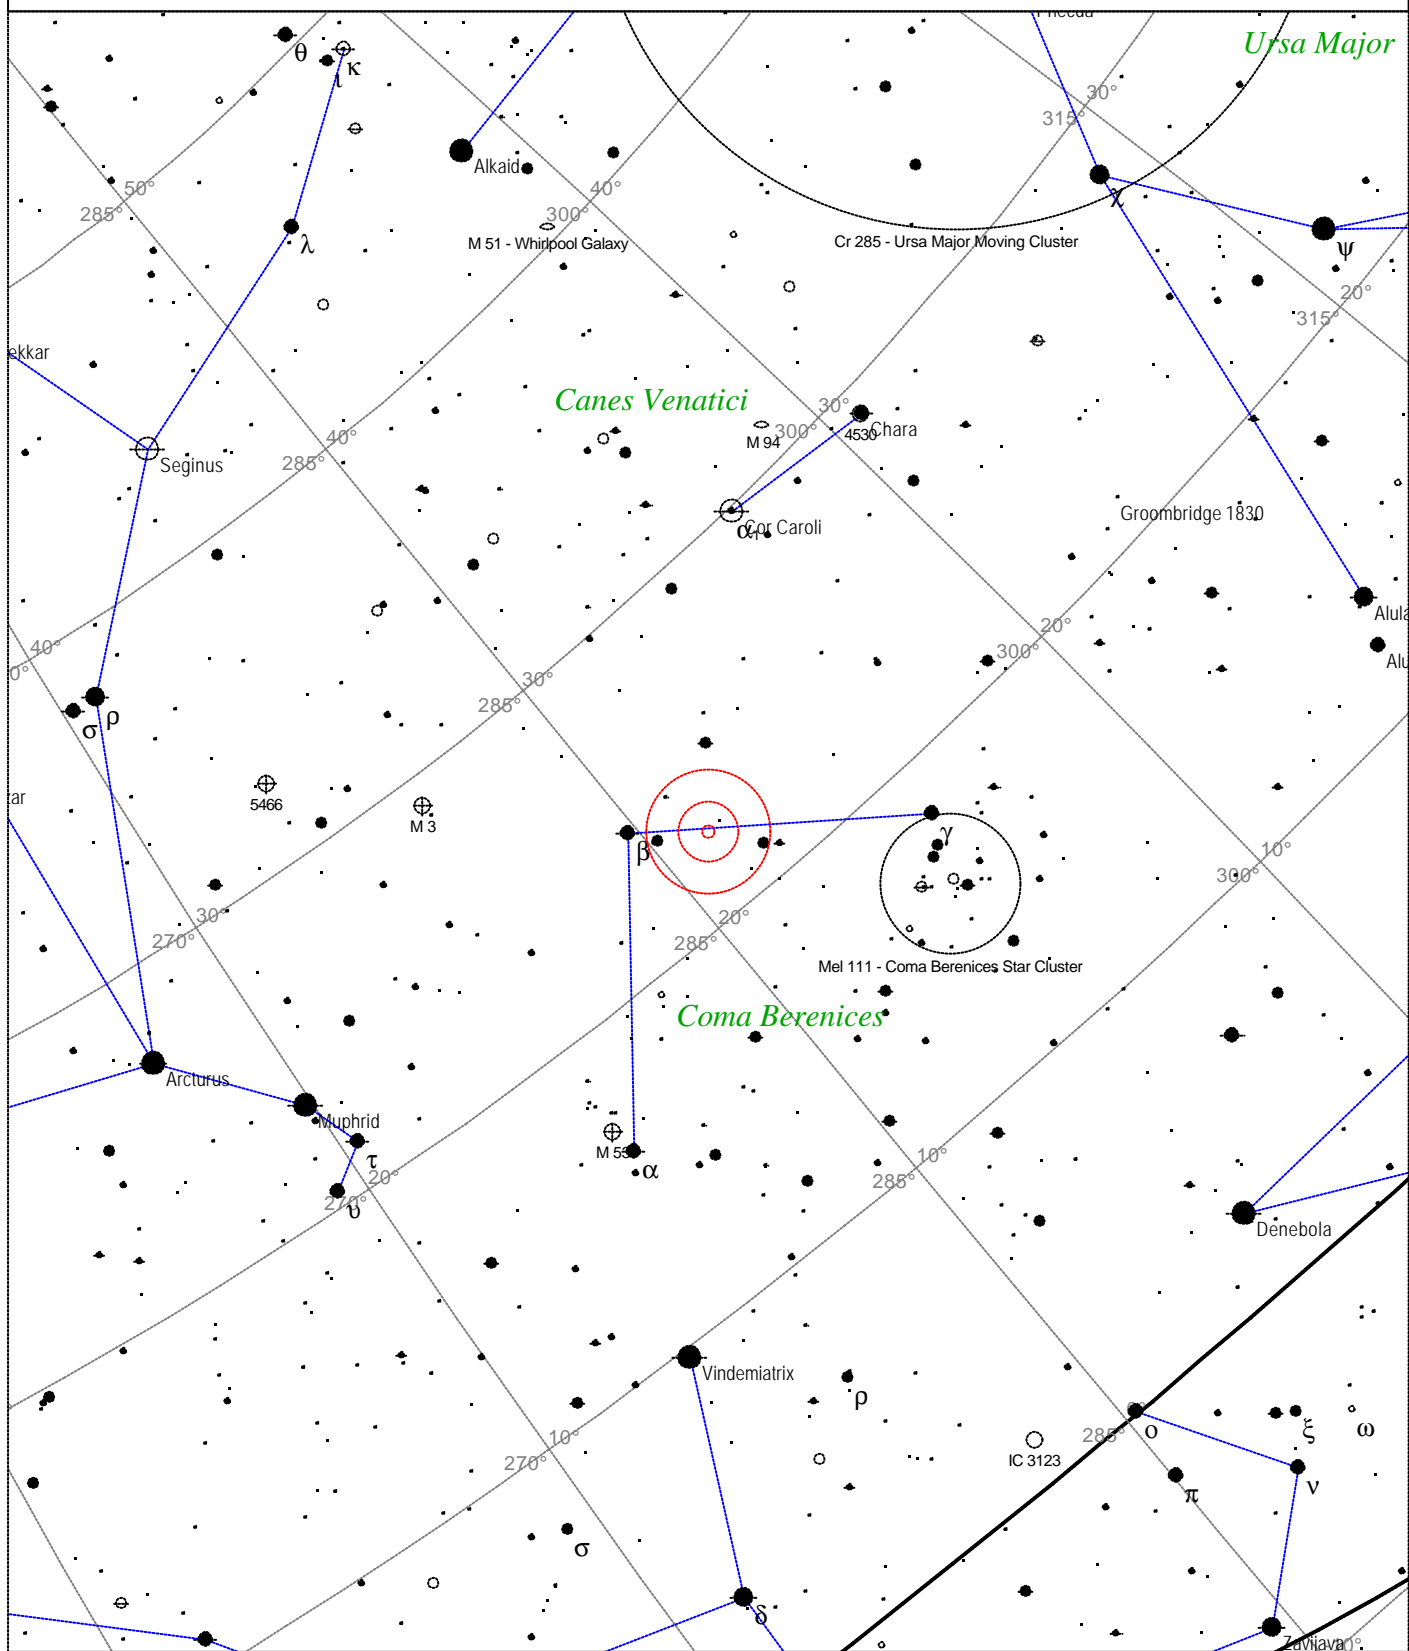

Caldwell 35 - NGC 4889

STARS		SYMBOLS		
● <3	· 6	● Multiple star	□ Dark nebula	△ Radio source
● 3.5	· 6.5	○ Variable star	⊕ Globular cluster	× X-ray source
● 4	· >7	☄ Comet	○ Open cluster	○ Other object
● 4.5		☾ Galaxy	⊕ Planetary nebula	
● 5		□ Bright nebula	☄ Quasar	
● 5.5				

Caldwell 35 - NGC 4889

Local Time: 19:40:11 12-Sep-2002   UTC: 19:40:11 12-Sep-2002   Sidereal Time: 18:56:39
Location: 53° 27' 0" N 2° 31' 0" W   RA: 13h00m14s Dec: +27° 57' Field: 45.0°   Julian Day: 2452530.3196