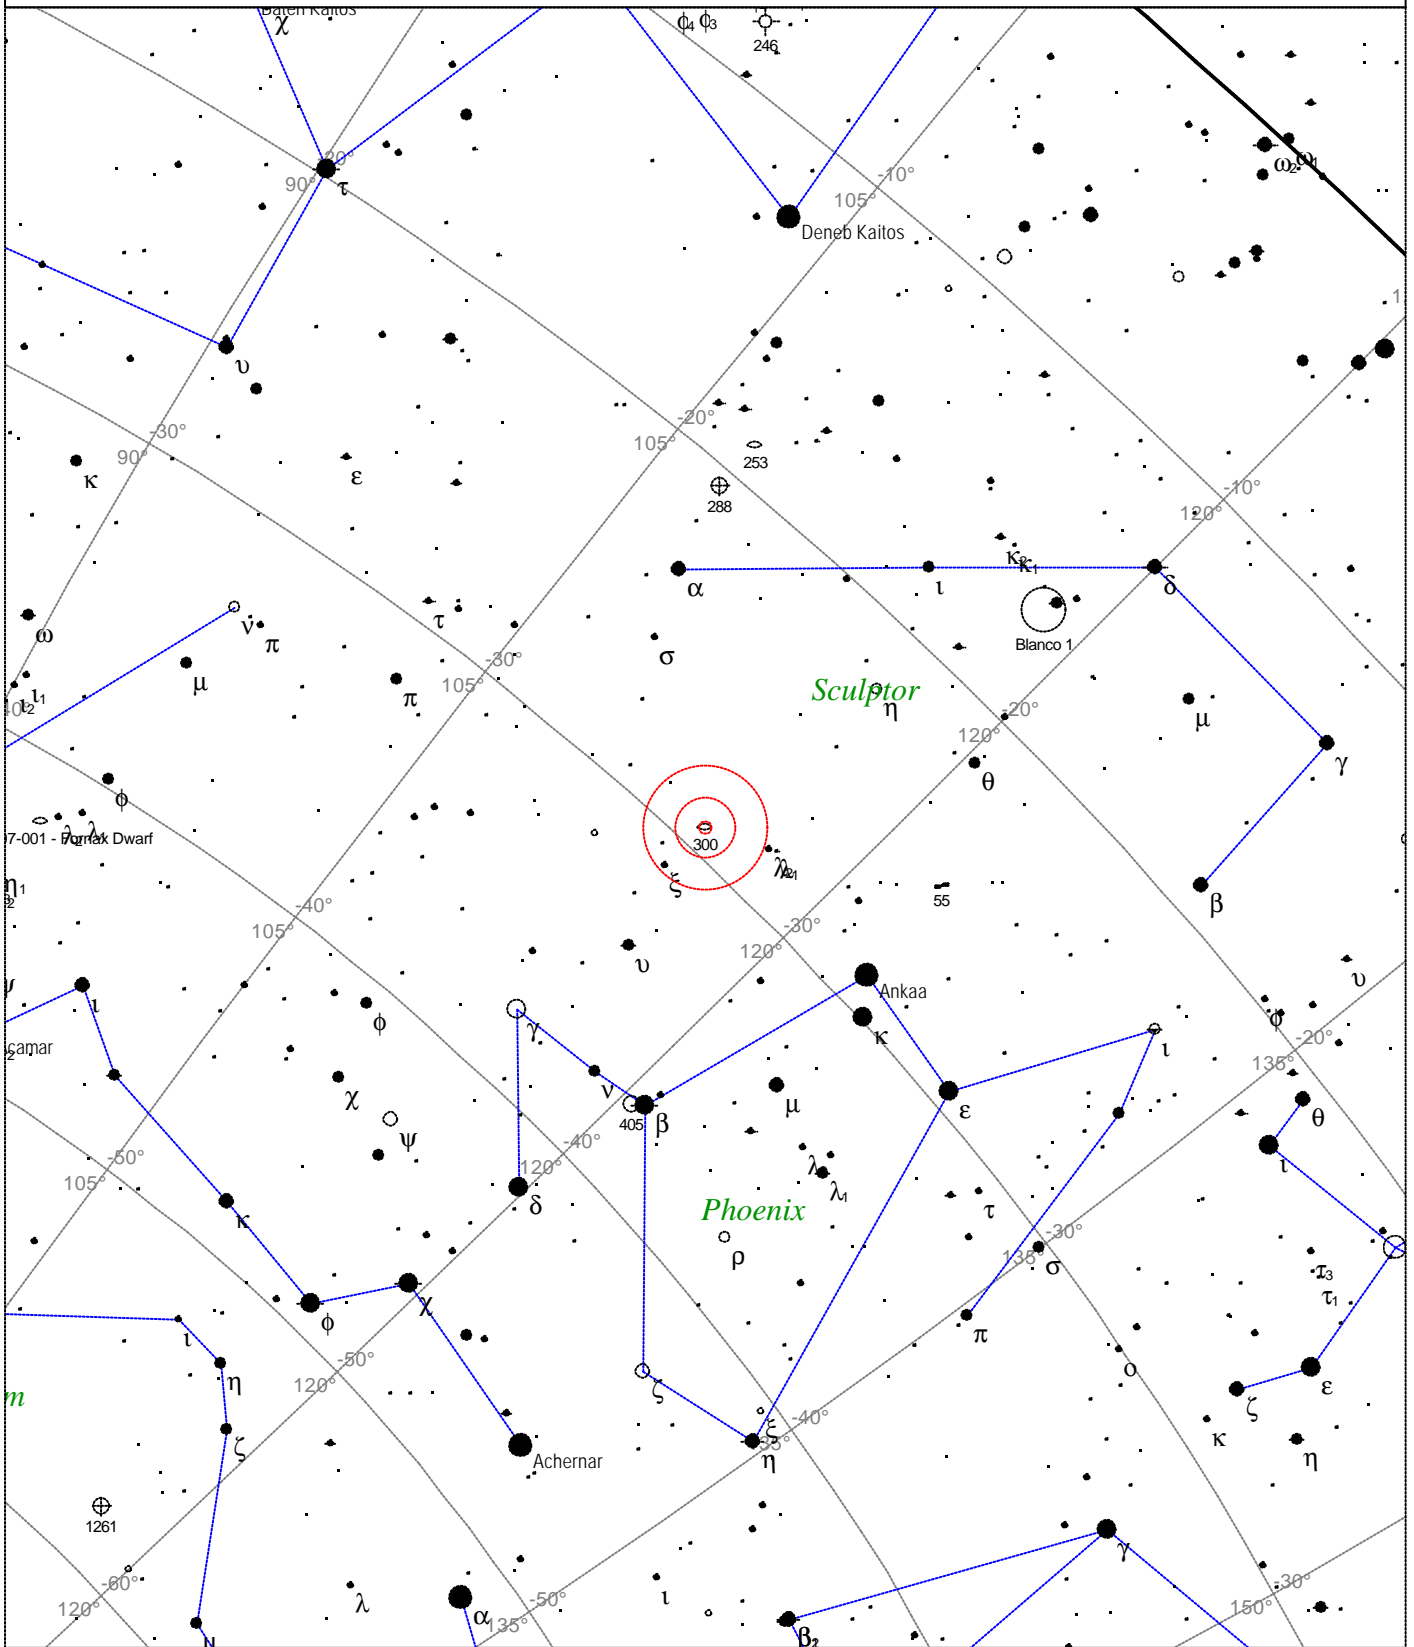

Caldwell 70 - NGC 300

STARS		SYMBOLS			Caldwell 70 - NGC 300 Type of object: Galaxy Magnitude: 8.8 Surface brightness: 14.0 mag/sq arcmin Size: 19.3'x13.3' Position angle: 111° Right ascension: 0h 55m 2s Declination: -37° 40' 7"
● <3	· 6	● Multiple star	◻ Dark nebula	△ Radio source	
● 3.5	· 6.5	○ Variable star	⊕ Globular cluster	× X-ray source	
● 4	· >7	☄ Comet	○ Open cluster	○ Other object	
● 4.5		☉ Galaxy	♁ Planetary nebula		
● 5		◻ Bright nebula	☉ Quasar		
● 5.5					

Local Time: 19:40:11 12-Sep-2002
Location: 53° 27' 0" N 2° 31' 0" W

UTC: 19:40:11 12-Sep-2002
RA: 0h55m02s Dec: -37° 40' Field: 45.0°

Sidereal Time: 18:56:39
Julian Day: 2452530.3196