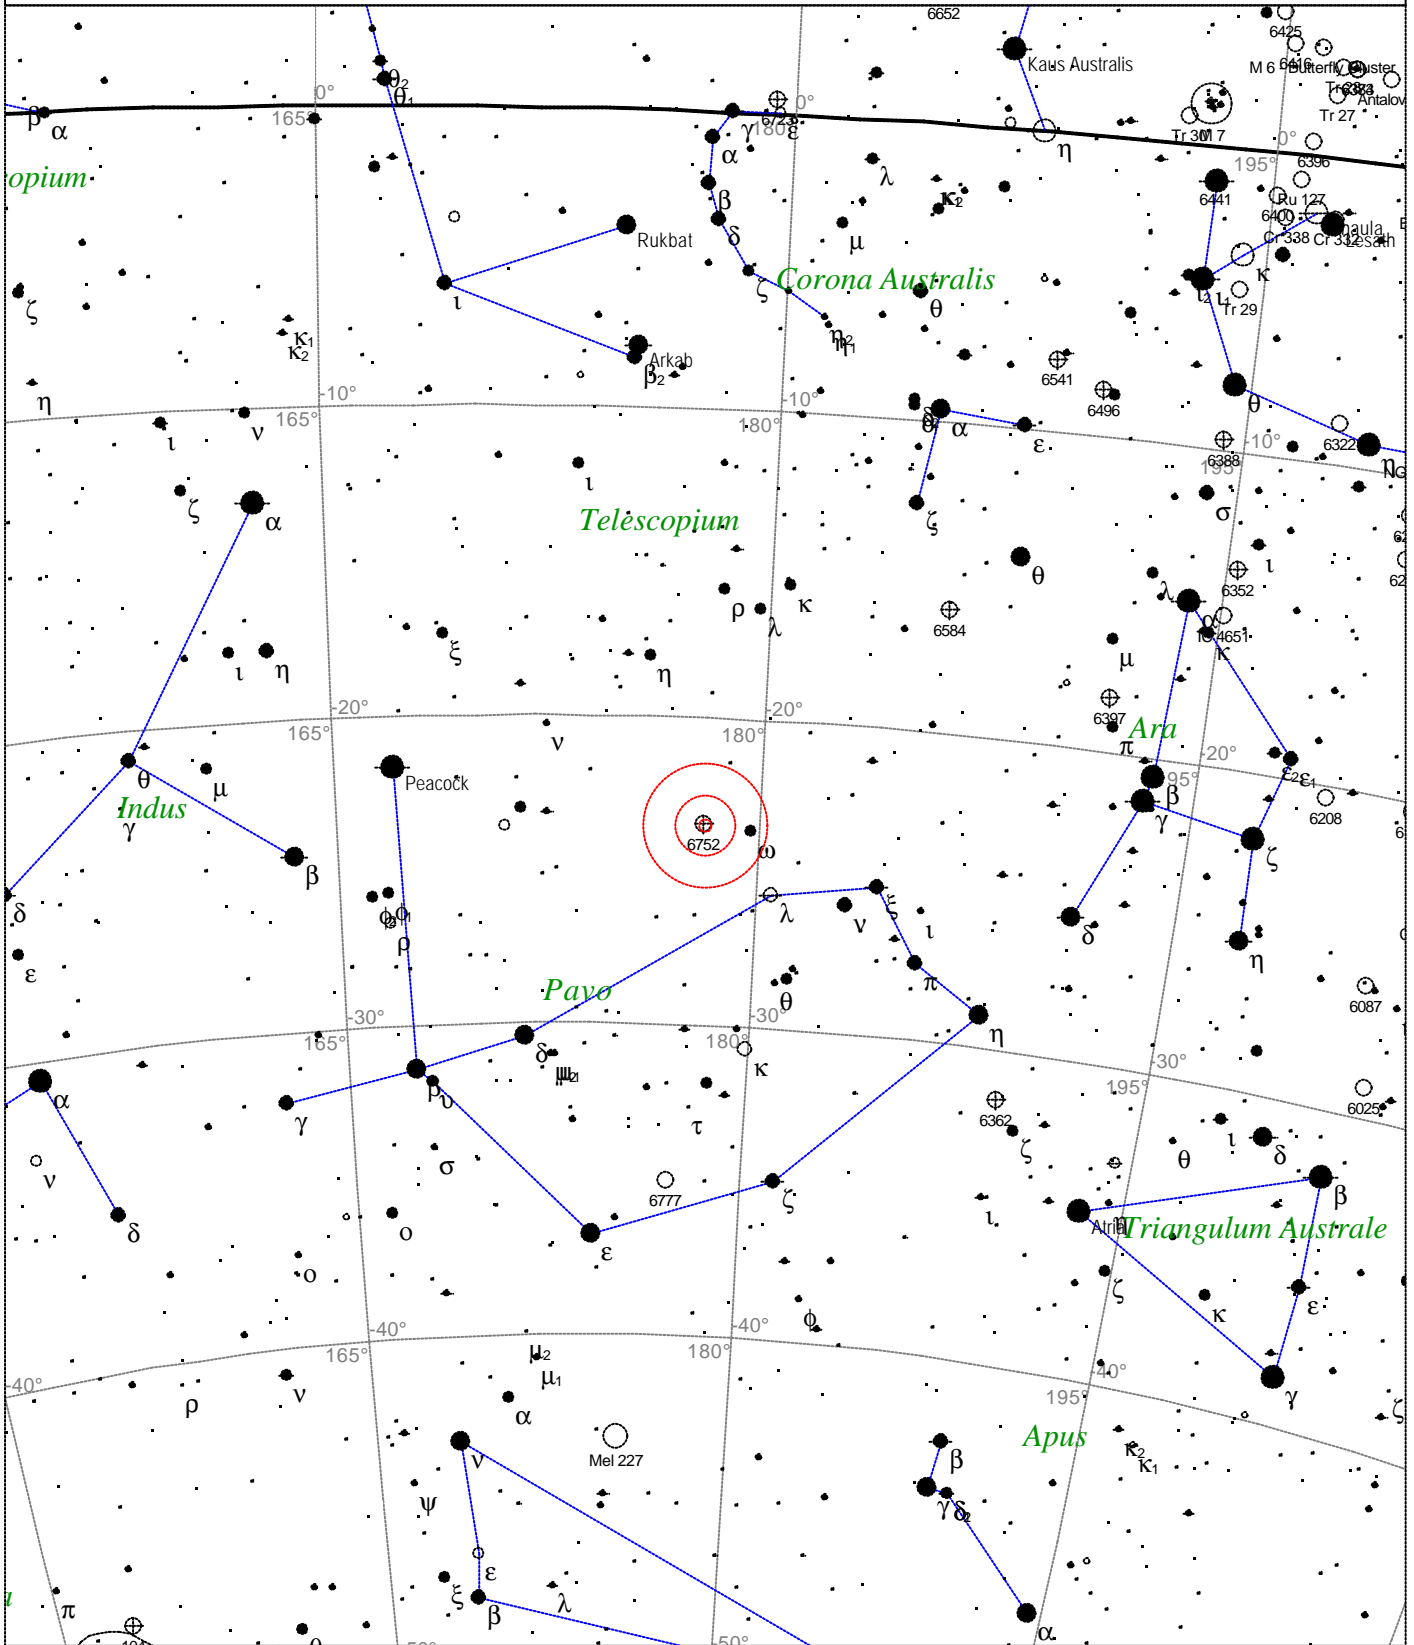

Caldwell 93 - NGC 6752

STARS ● <3 ● 3.5 ● 4 ● 4.5 ● 5 ● 5.5	SYMBOLS ● Multiple star ○ Variable star ☄ Comet ☉ Galaxy □ Bright nebula □ Dark nebula ⊕ Globular cluster ○ Open cluster ♁ Planetary nebula ⊞ Quasar △ Radio source × X-ray source ○ Other object	<i>Caldwell 93 - NGC 6752</i> Type of object: Globular cluster Magnitude: 5.4 Size: 20.4' Right ascension: 19h 11m 6s Declination: -59° 58' 54" Constellation: Pavo

Local Time: 19:40:11 12-Sep-2002   UTC: 19:40:11 12-Sep-2002   Sidereal Time: 18:56:39
Location: 53° 27' 0" N 2° 31' 0" W   RA: 19h11m06s Dec: -59° 58' Field: 45.0°   Julian Day: 2452530.3196