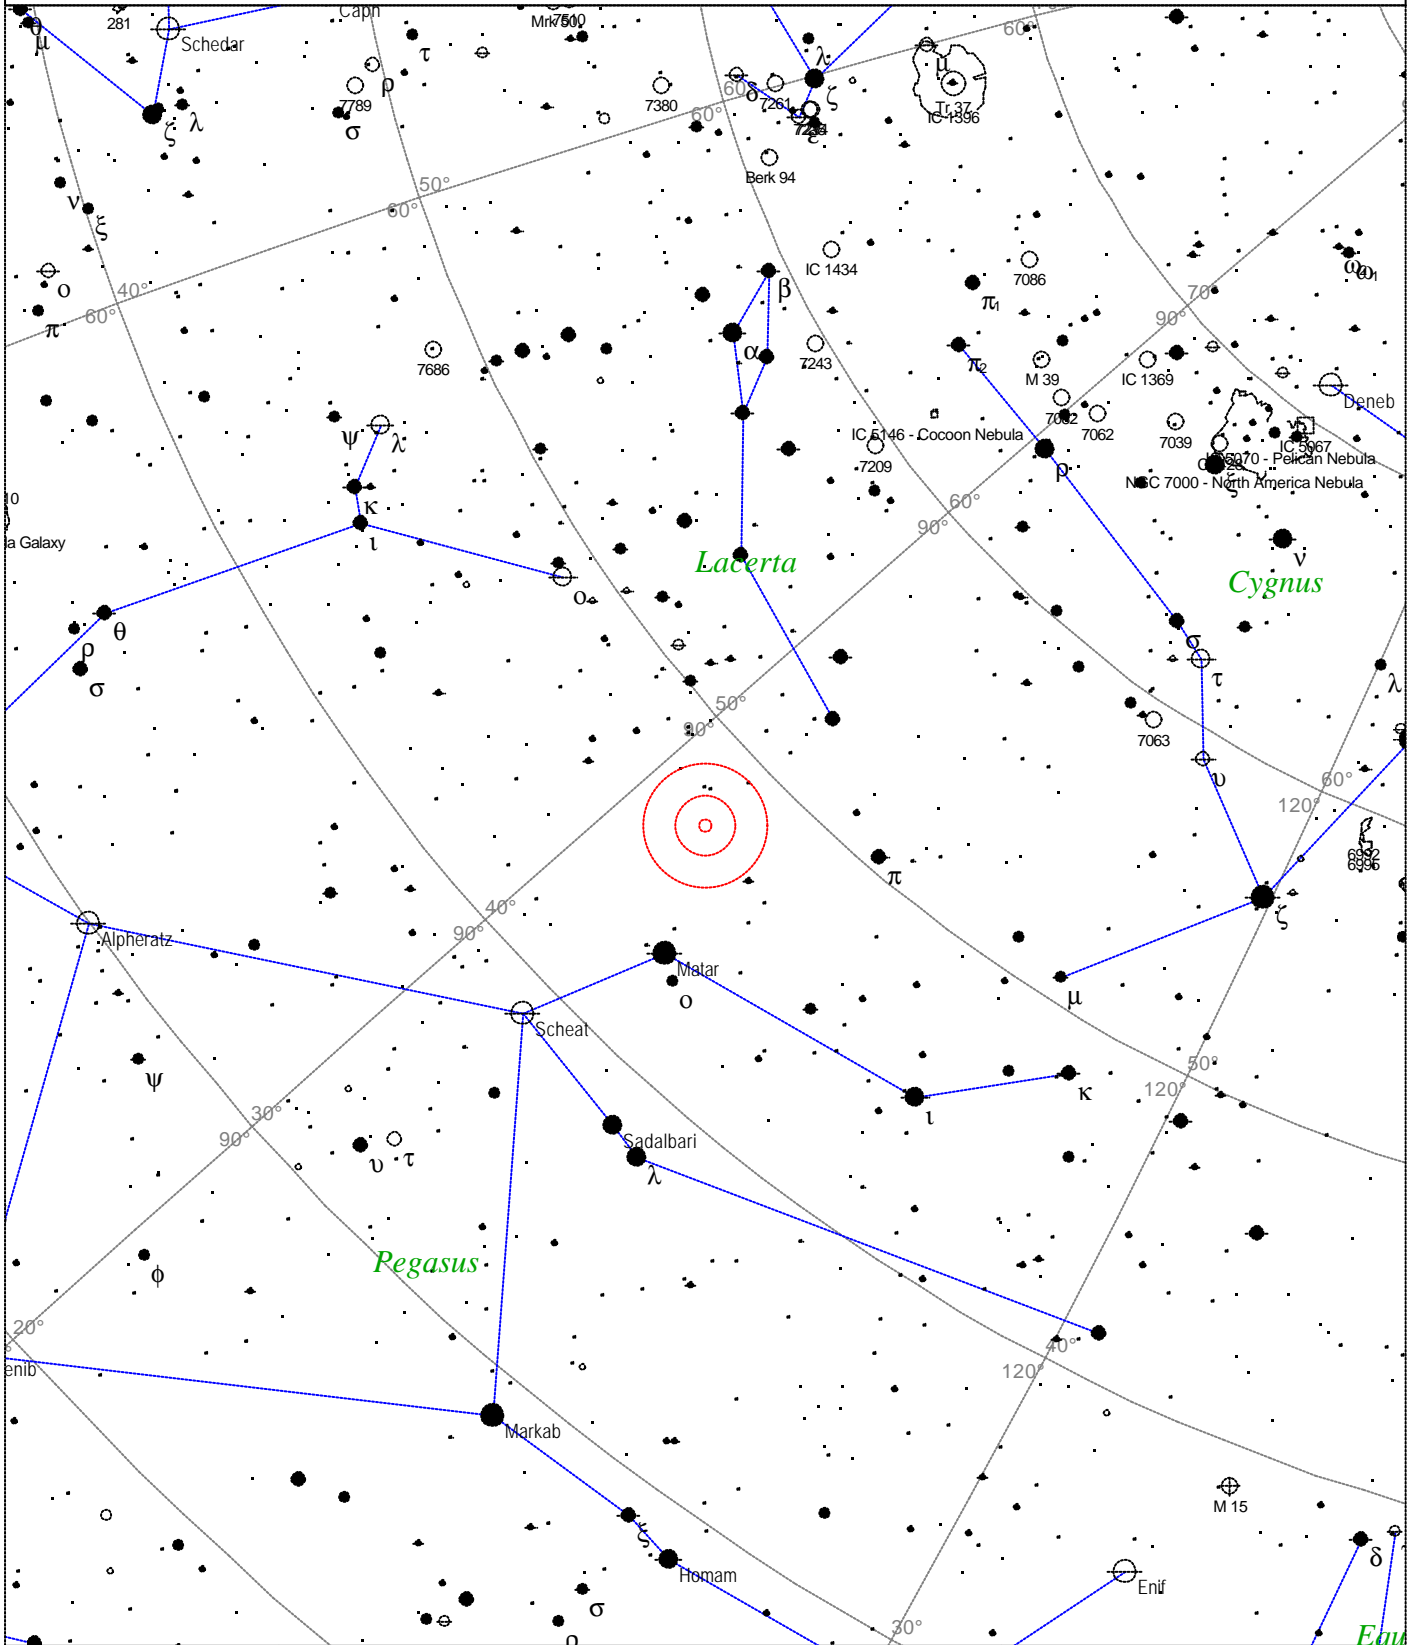

Caldwell 30 - NGC 7331

STARS	SYMBOLS			Caldwell 30 - NGC 7331
● <3 ● 3.5 ● 4 ● 4.5 ● 5 ● 5.5	● Multiple star ○ Variable star ☄ Comet ☉ Galaxy □ Bright nebula	□ Dark nebula ⊕ Globular cluster ○ Open cluster ⊕ Planetary nebula ⊗ Quasar	△ Radio source × X-ray source ○ Other object	<i>Type of object: Galaxy</i> <i>Magnitude: 10.3</i> <i>Surface brightness: 11.9 mag/sq arcmin</i> <i>Size: 10.2'x4.2'</i> <i>Position angle: 171°</i> <i>Right ascension: 22h 37m 13s</i> <i>Declination: +34° 26' 3"</i>

Local Time: 19:40:11 12-Sep-2002
Location: 53° 27' 0" N 2° 31' 0" W

UTC: 19:40:11 12-Sep-2002
RA: 22h37m13s Dec: +34° 26' Field: 45.0°

Sidereal Time: 18:56:39
Julian Day: 2452530.3196