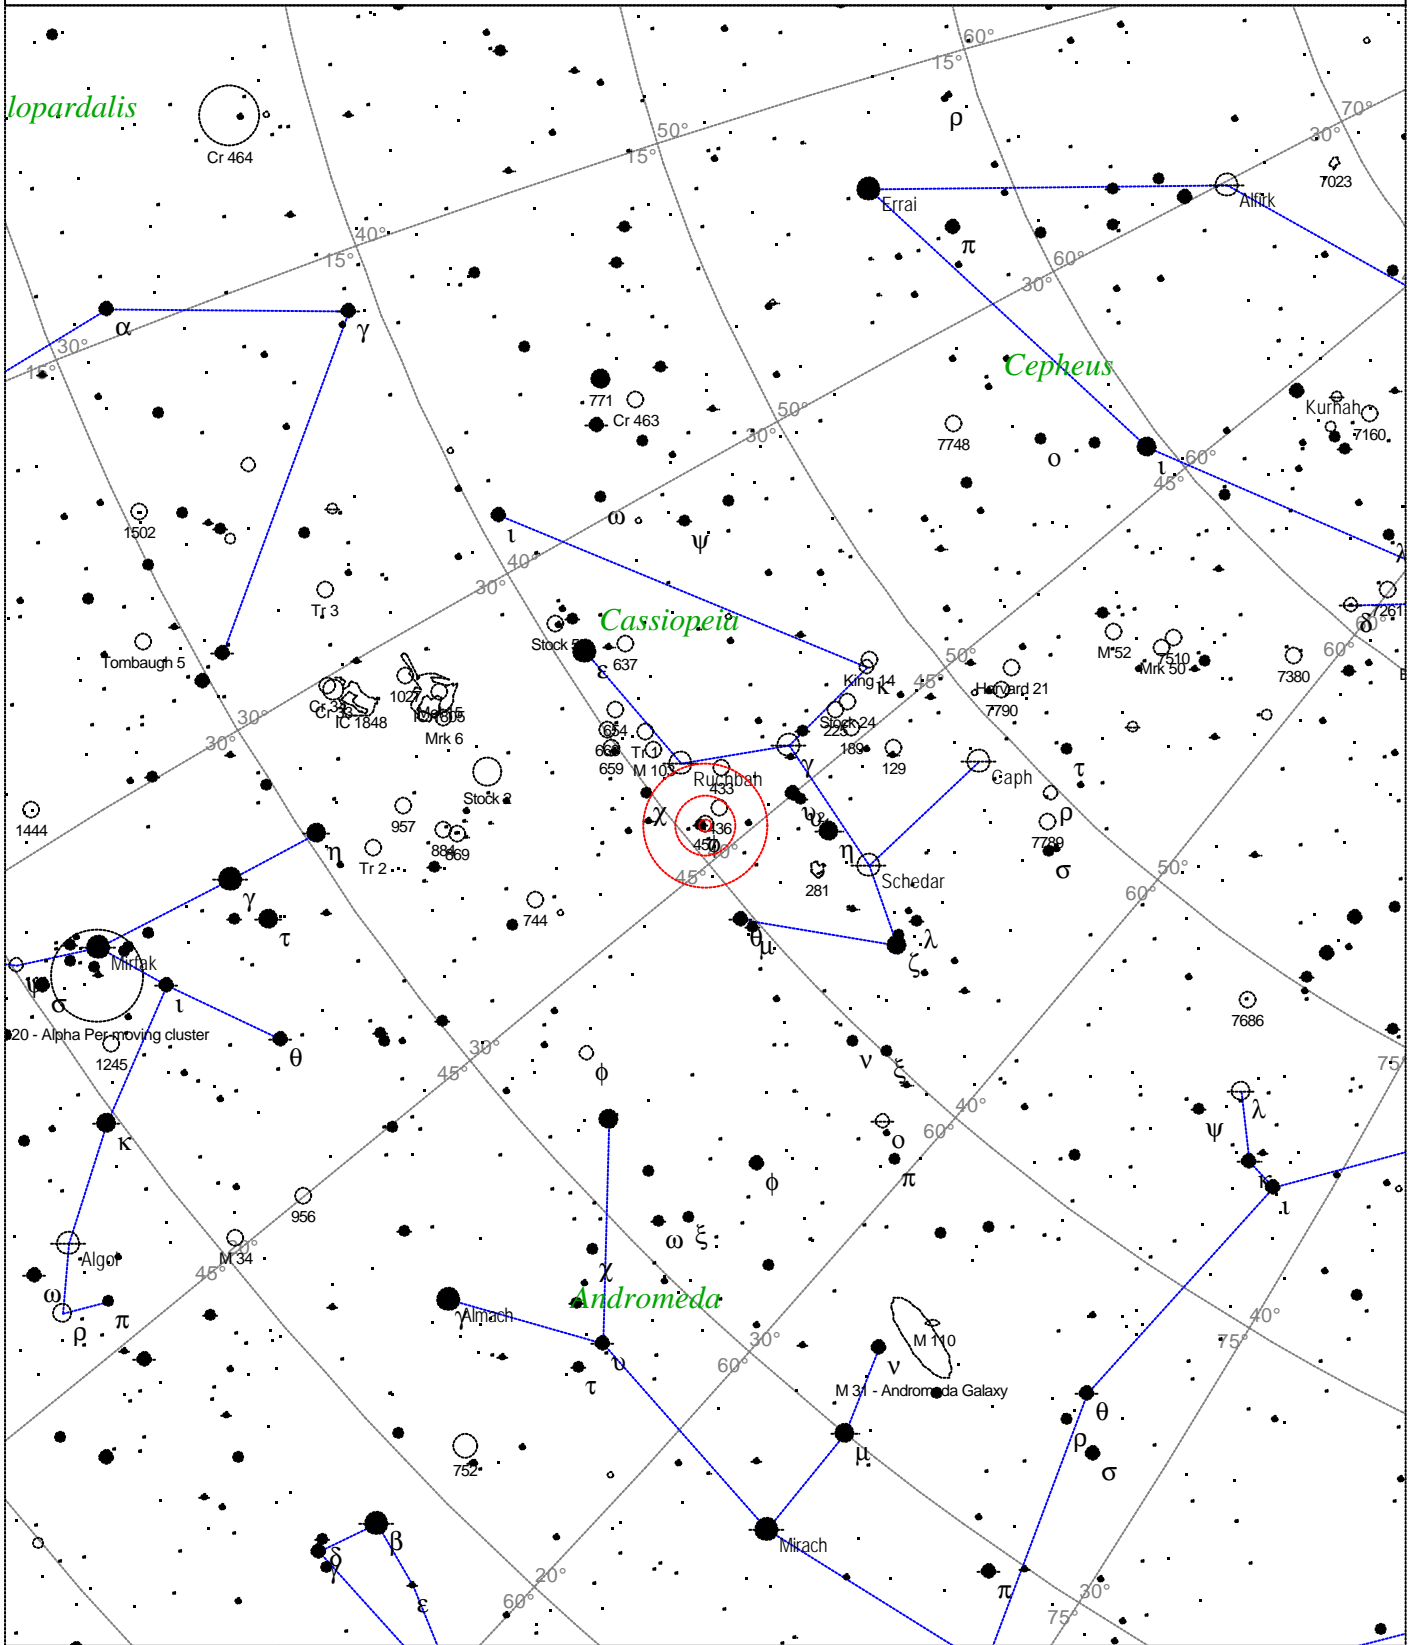

Caldwell 13 - NGC 457

STARS ● <3 ● 3.5 ● 4 ● 4.5 ● 5 ● 5.5 ● 6 ● 6.5 ● >7	SYMBOLS ● Multiple star ○ Variable star ☄ Comet ☾ Galaxy □ Bright nebula ◻ Dark nebula ⊕ Globular cluster ○ Open cluster ♁ Planetary nebula ⊞ Quasar △ Radio source ✕ X-ray source ○ Other object	Caldwell 13 - NGC 457 Type of object: Open cluster Magnitude: 6.4 Size: 13.0' Right ascension: 1h 19m 43s Declination: +58° 18' 9" Constellation: Cassiopeia

Local Time: 19:40:11 12-Sep-2002	UTC: 19:40:11 12-Sep-2002	Sidereal Time: 18:56:39
Location: 53° 27' 0" N 2° 31' 0" W	RA: 1h19m43s Dec: +58° 18' Field: 45.0°	Julian Day: 2452530.3196