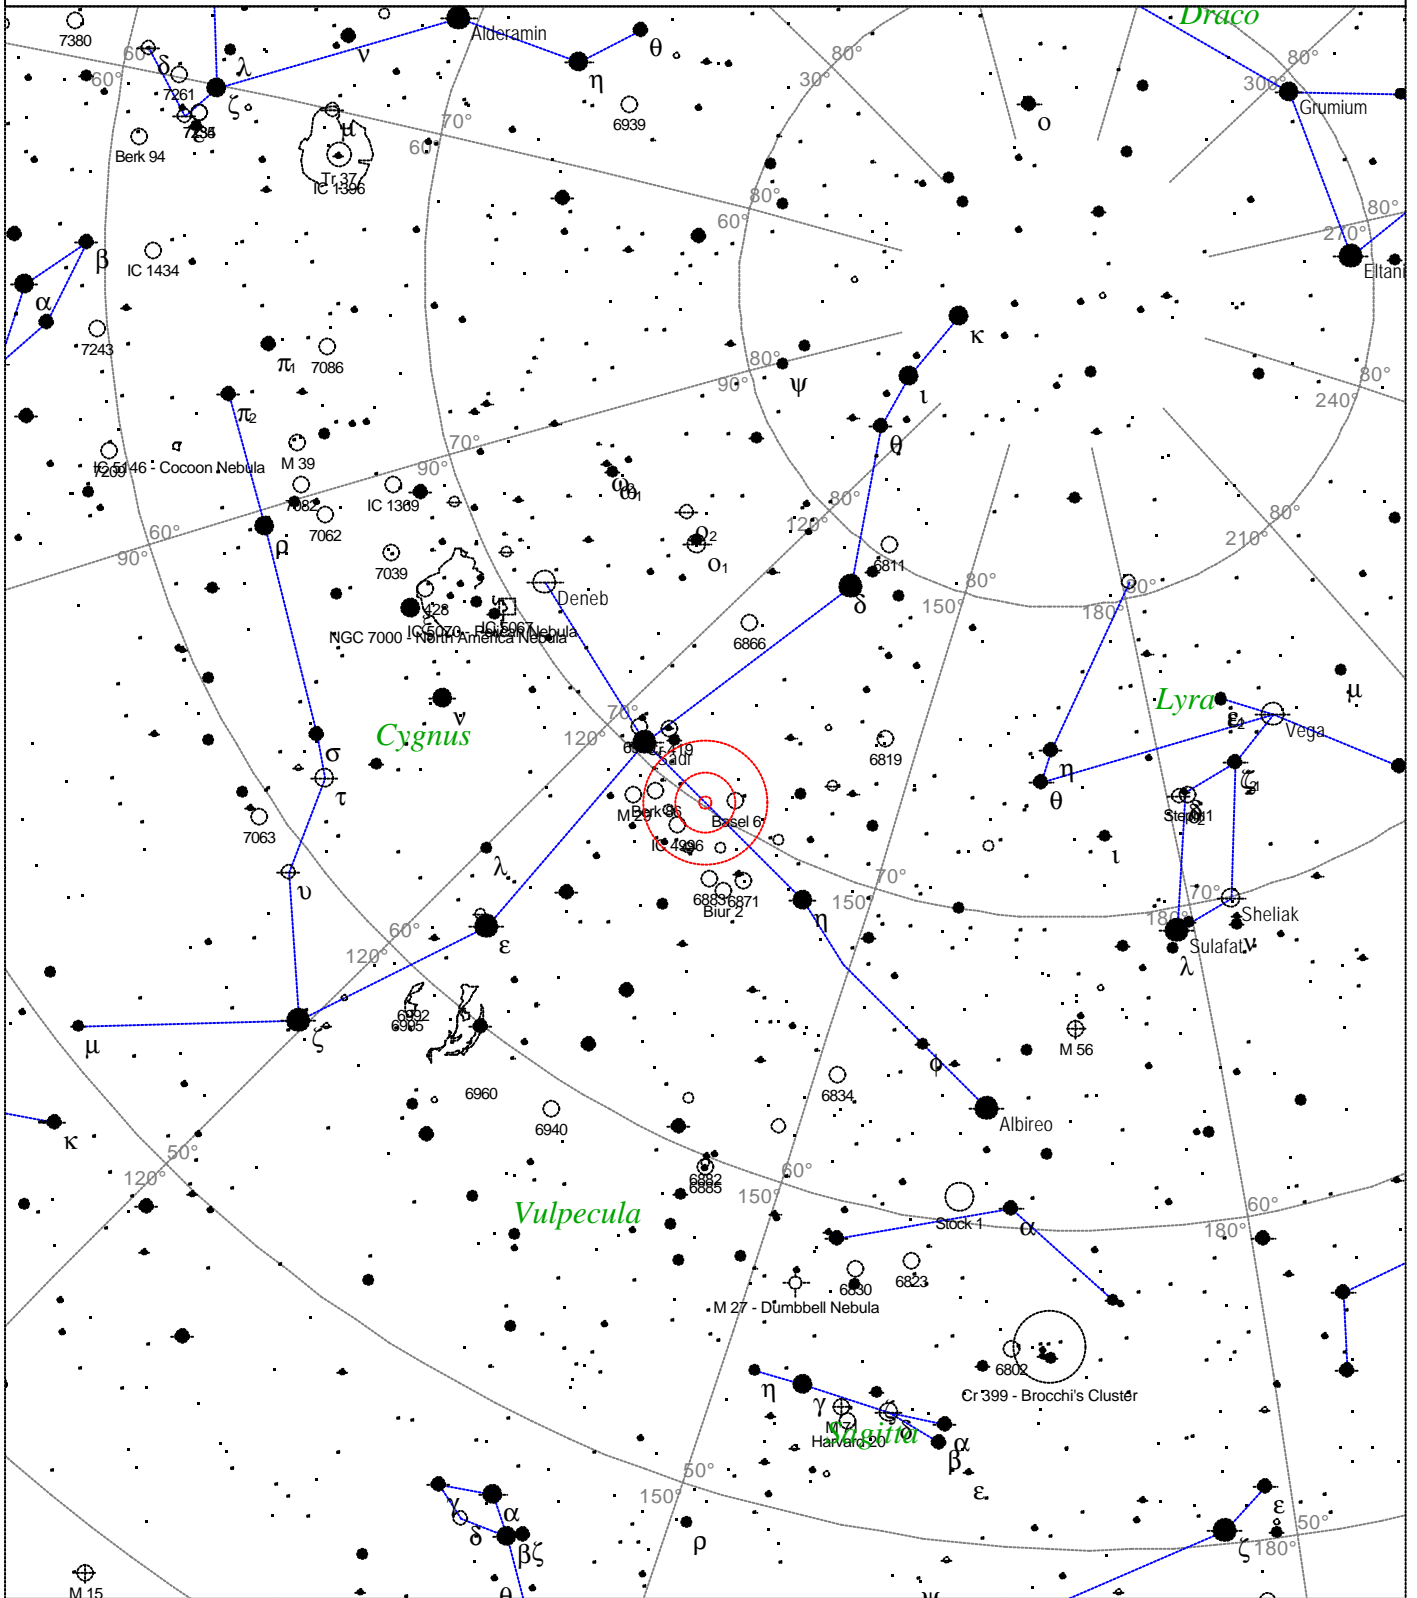

Caldwell 27 - Crescent Nebula

STARS	SYMBOLS			Caldwell 27 - NGC 6888 Popular name: Crescent Nebula Type of object: Bright nebula Magnitude: 10.0 Size: 20.0'x10.0' Right ascension: 20h 12m 13s Declination: +38° 21' 55" Constellation: Cygnus
● <3 ● 3.5 ● 4 ● 4.5 ● 5 ● 5.5 ● 6 ● 6.5 ● >7	● Multiple star ○ Variable star ☄ Comet ☾ Galaxy □ Bright nebula	□ Dark nebula ⊕ Globular cluster ○ Open cluster ⊕ Planetary nebula ⊗ Quasar	△ Radio source × X-ray source ○ Other object	

Local Time: 19:40:11 12-Sep-2002   UTC: 19:40:11 12-Sep-2002   Sidereal Time: 18:56:39
Location: 53° 27' 0" N 2° 31' 0" W   RA: 20h12m13s Dec: +38° 21' Field: 45.0°   Julian Day: 2452530.3196