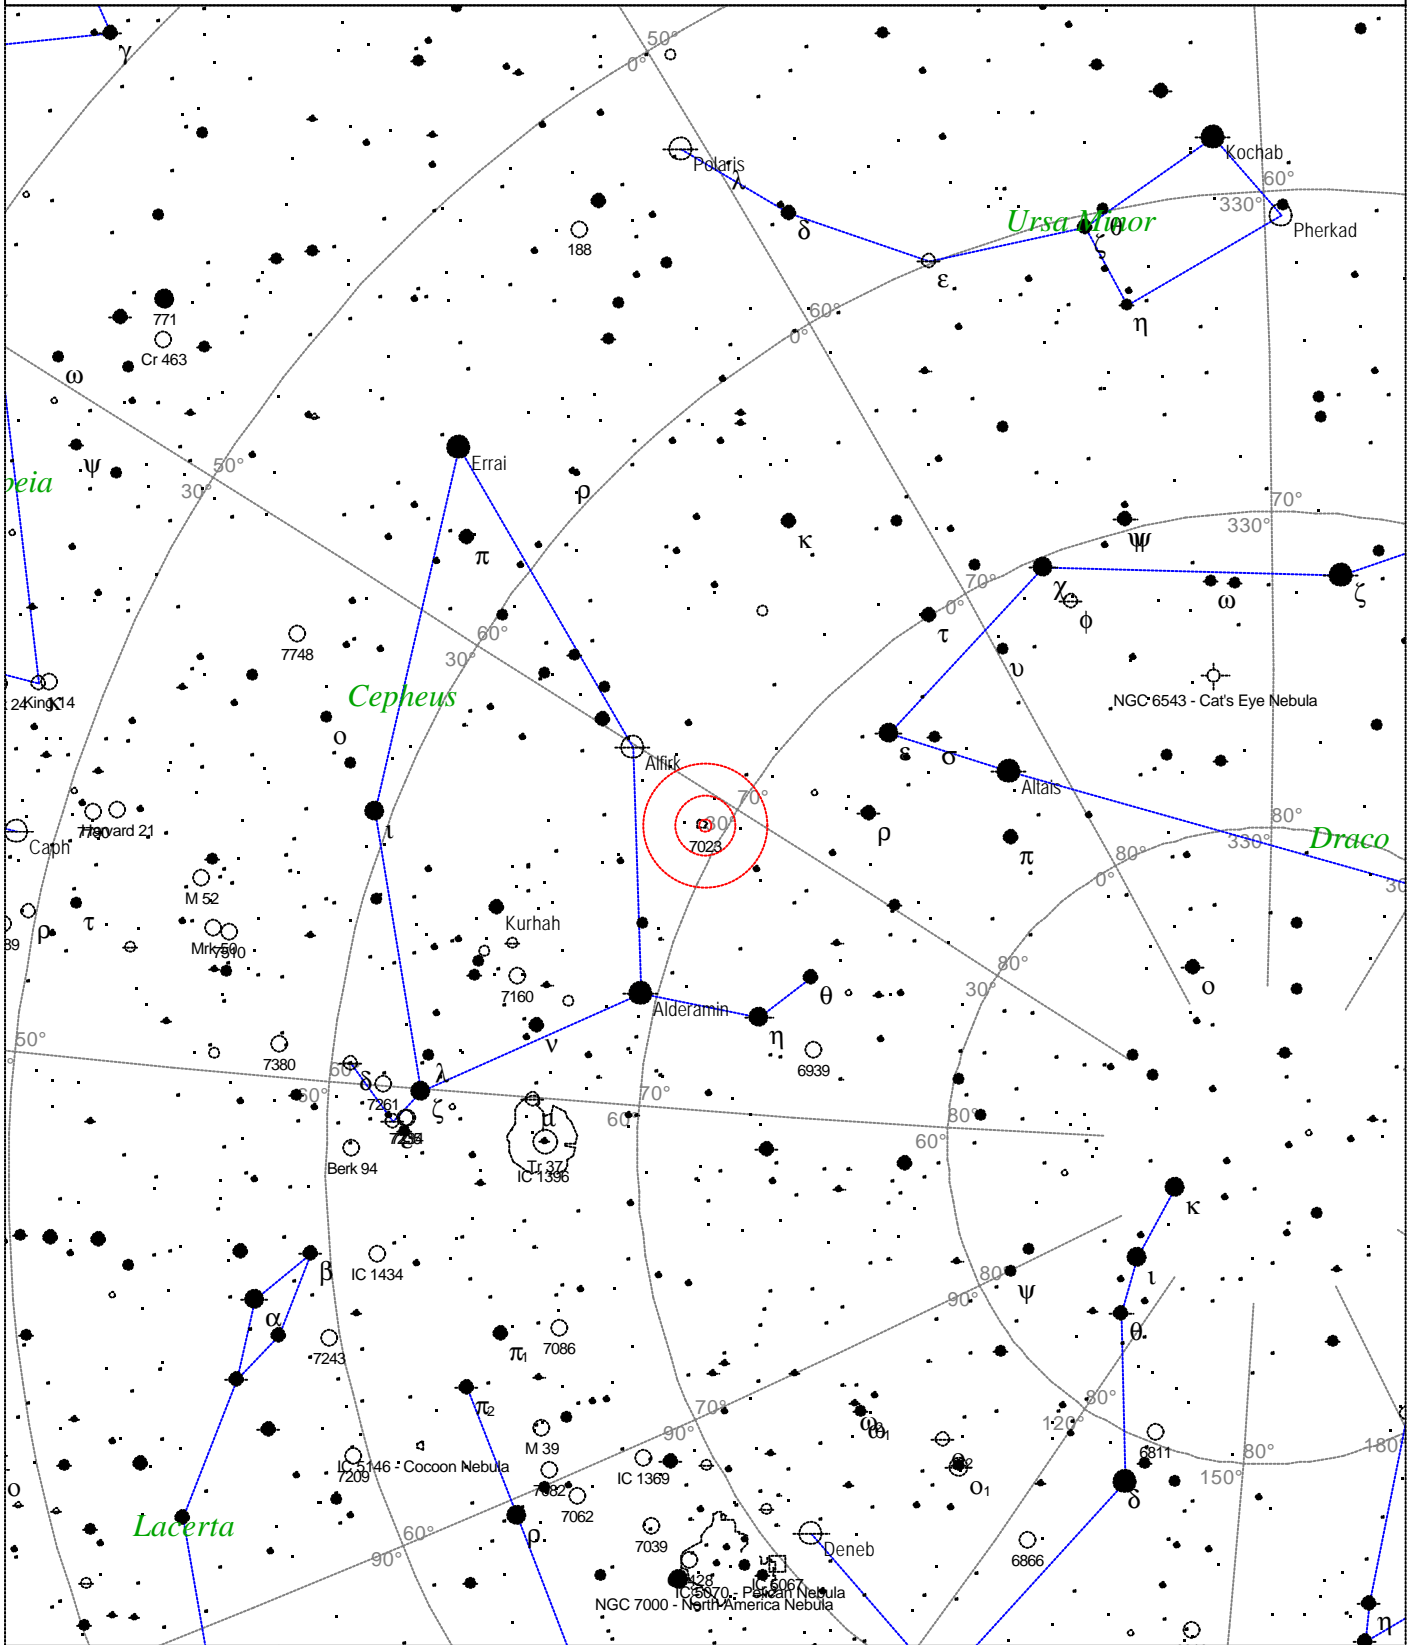

Caldwell 4 - NGC 7023

STARS ● <3 ● 3.5 ● 4 ● 4.5 ● 5 ● 5.5 ● 6 ● 6.5 ● >7	SYMBOLS ● Multiple star ○ Variable star ☄ Comet ☉ Galaxy □ Bright nebula □ Dark nebula ⊕ Globular cluster ○ Open cluster ⊕ Planetary nebula ⊗ Quasar △ Radio source × X-ray source ○ Other object	Caldwell 4 - NGC 7023 Type of object: Open cluster Magnitude: 7.1 Size: 5.0' Right ascension: 21h 0m 34s Declination: +68° 10' 44" Constellation: Cepheus

Local Time: 19:40:11 12-Sep-2002   UTC: 19:40:11 12-Sep-2002   Sidereal Time: 18:56:39
Location: 53° 27' 0" N 2° 31' 0" W   RA: 21h00m34s Dec: +68° 10' Field: 45.0°   Julian Day: 2452530.3196