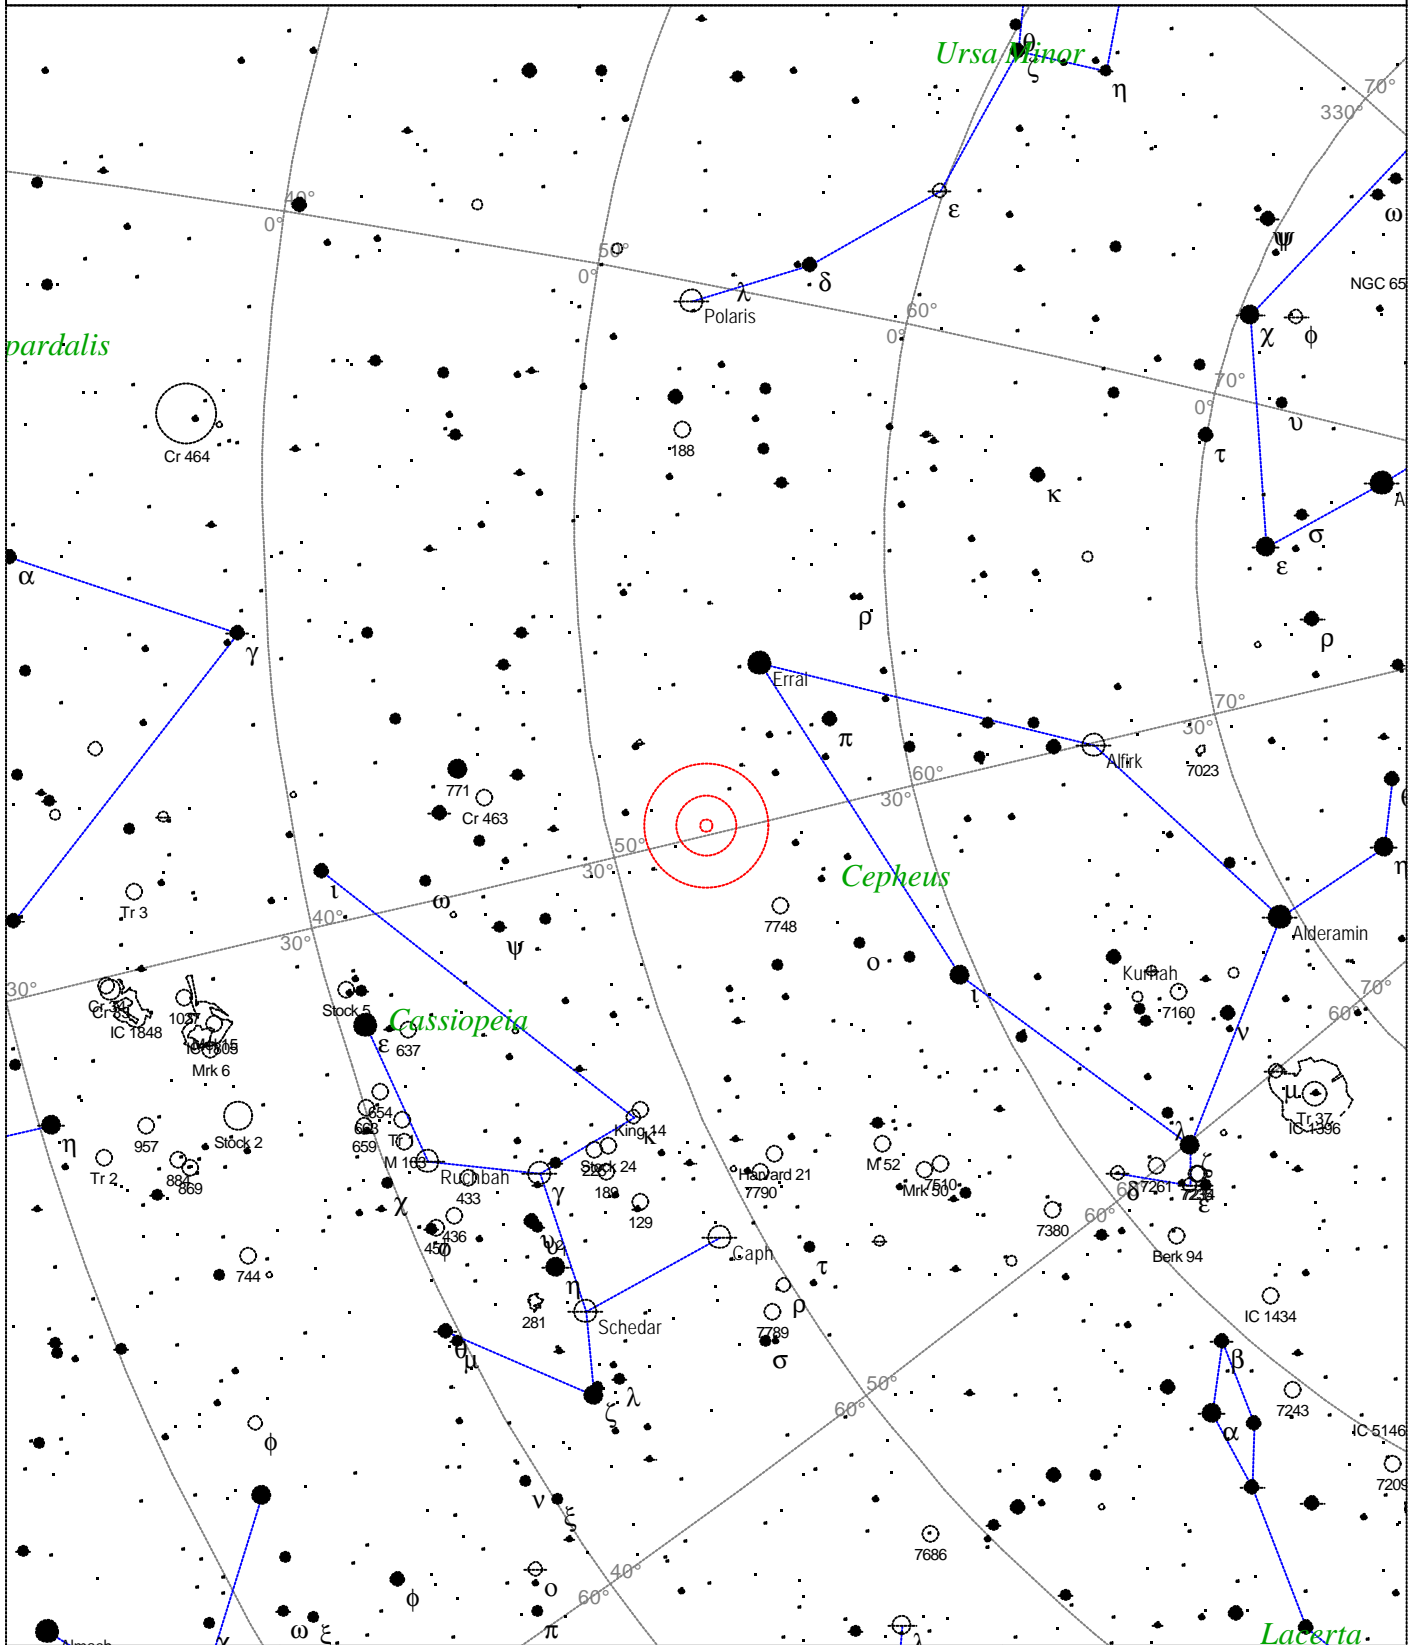

Caldwell 1 - NGC 188

<p>STARS</p> <ul style="list-style-type: none"> ● <3 ● 3.5 ● 4 ● 4.5 ● 5 ● 5.5 ● 6 ● 6.5 ● >7 	<p>SYMBOLS</p> <ul style="list-style-type: none"> ● Multiple star ○ Variable star ☄ Comet ☐ Galaxy ☐ Bright nebula ☐ Dark nebula ⊕ Globular cluster ○ Open cluster ⊕ Planetary nebula ☒ Quasar △ Radio source × X-ray source ○ Other object 	<p>Name: NGC 188 Type of object: Open cluster Magnitude: 8.1 Size: 14.0' Right ascension: 0h 47m 55s Declination: +85° 15' 59" Constellation: Cepheus</p>
---	---	---

Local Time: 19:40:11 12-Sep-2002
 Location: 53° 27' 0" N 2° 31' 0" W

UTC: 19:40:11 12-Sep-2002
 RA: 0h47m55s Dec: +85° 15' Field: 45.0°

Sidereal Time: 18:56:39
 Julian Day: 2452530.3196

Caldwell 2 - NGC 40