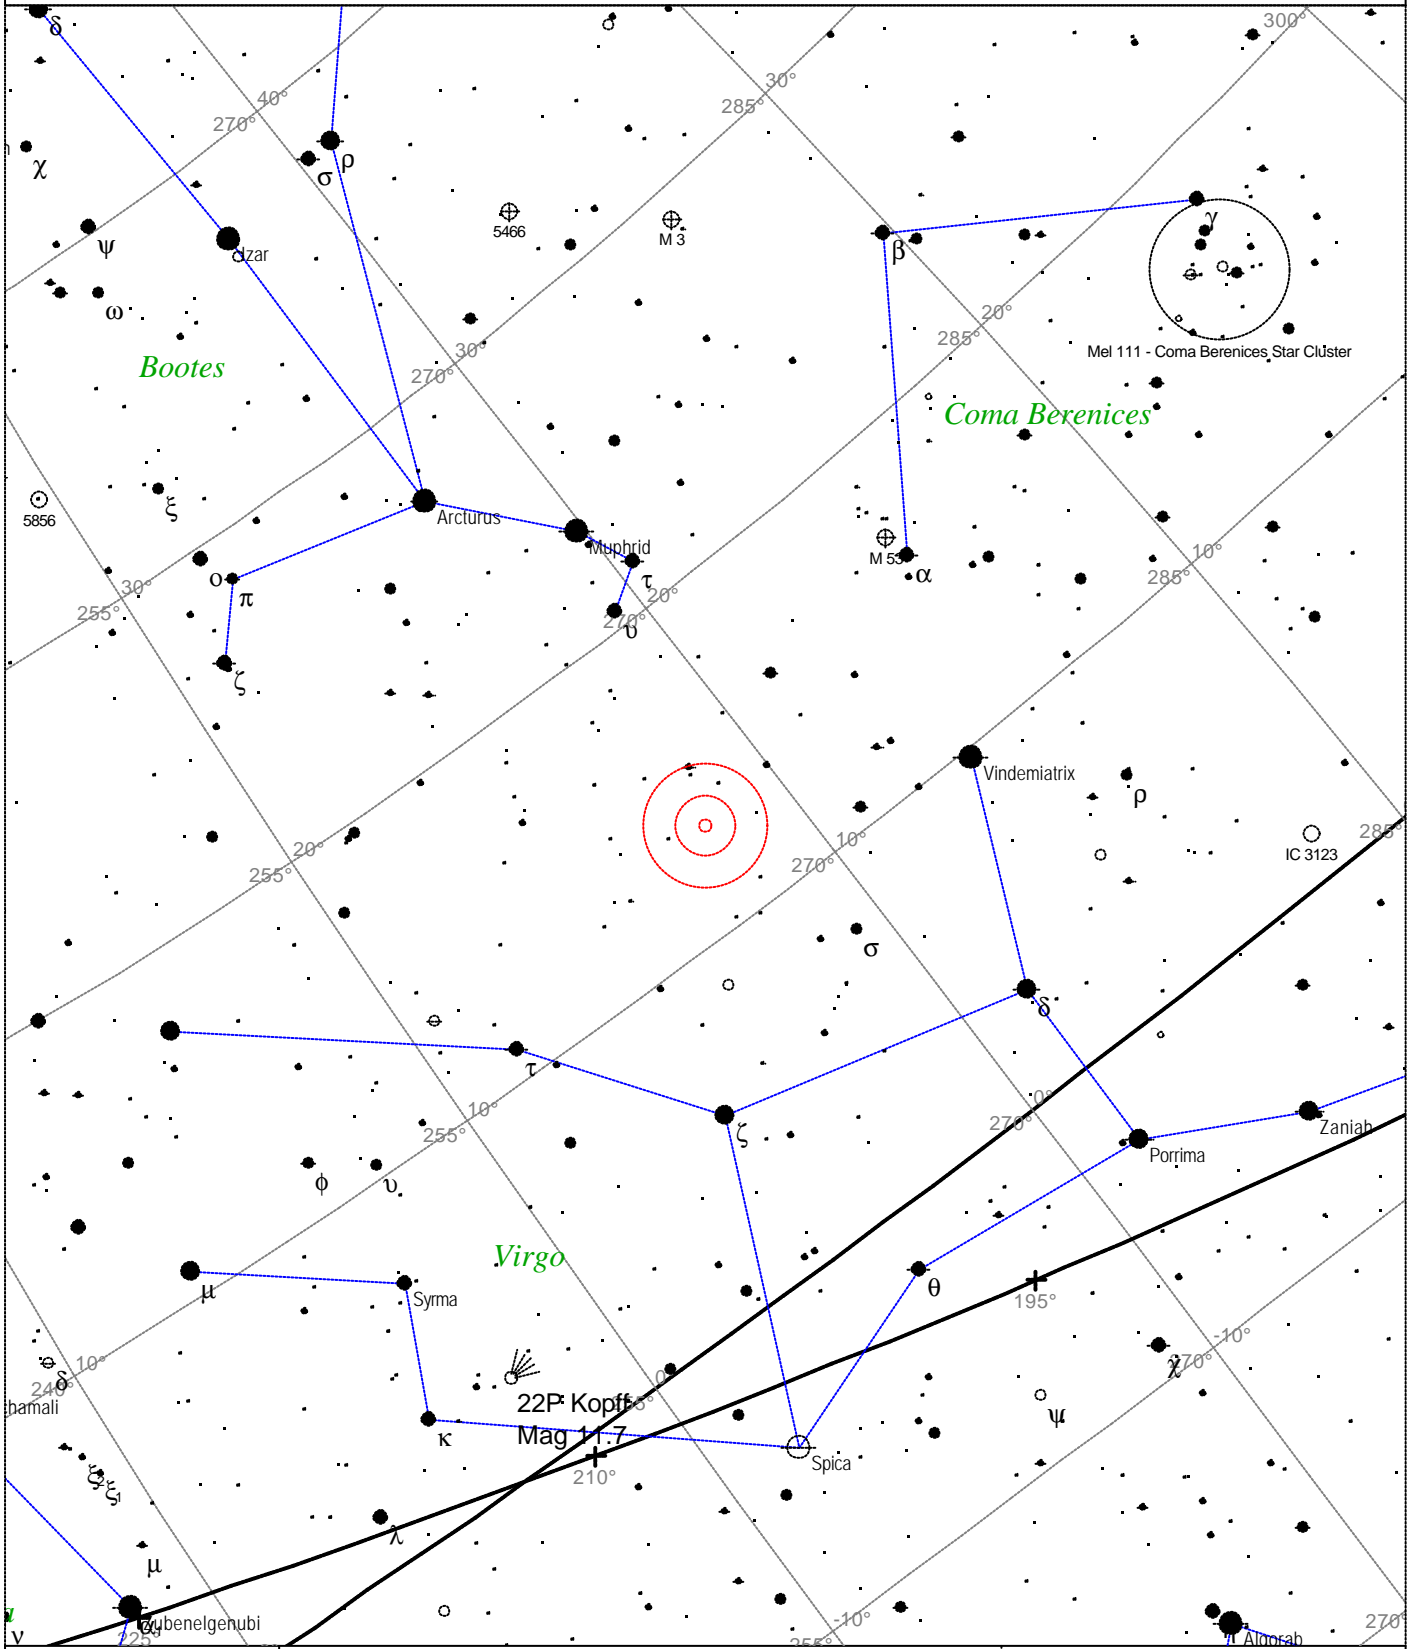

Caldwell 45 - NGC 5248

STARS ● <3 · 6 ● 3.5 · 6.5 ● 4 · >7 ● 4.5 ● 5 ● 5.5	SYMBOLS ● Multiple star ○ Variable star ☄ Comet ☉ Galaxy □ Bright nebula ◻ Dark nebula ⊕ Globular cluster ○ Open cluster ♁ Planetary nebula ☉ Quasar △ Radio source × X-ray source ○ Other object	<i>Caldwell 45 - NGC 5248</i> Type of object: Galaxy Magnitude: 10.9 Surface brightness: 12.7 mag/sq arcmin Size: 5.9'x4.5' Position angle: 110° Right ascension: 13h 37m 38s Declination: +8° 52' 33"

Local Time: 19:40:11 12-Sep-2002	UTC: 19:40:11 12-Sep-2002	Sidereal Time: 18:56:39
Location: 53° 27' 0" N 2° 31' 0" W	RA: 13h37m38s Dec: +8° 52' Field: 45.0°	Julian Day: 2452530.3196