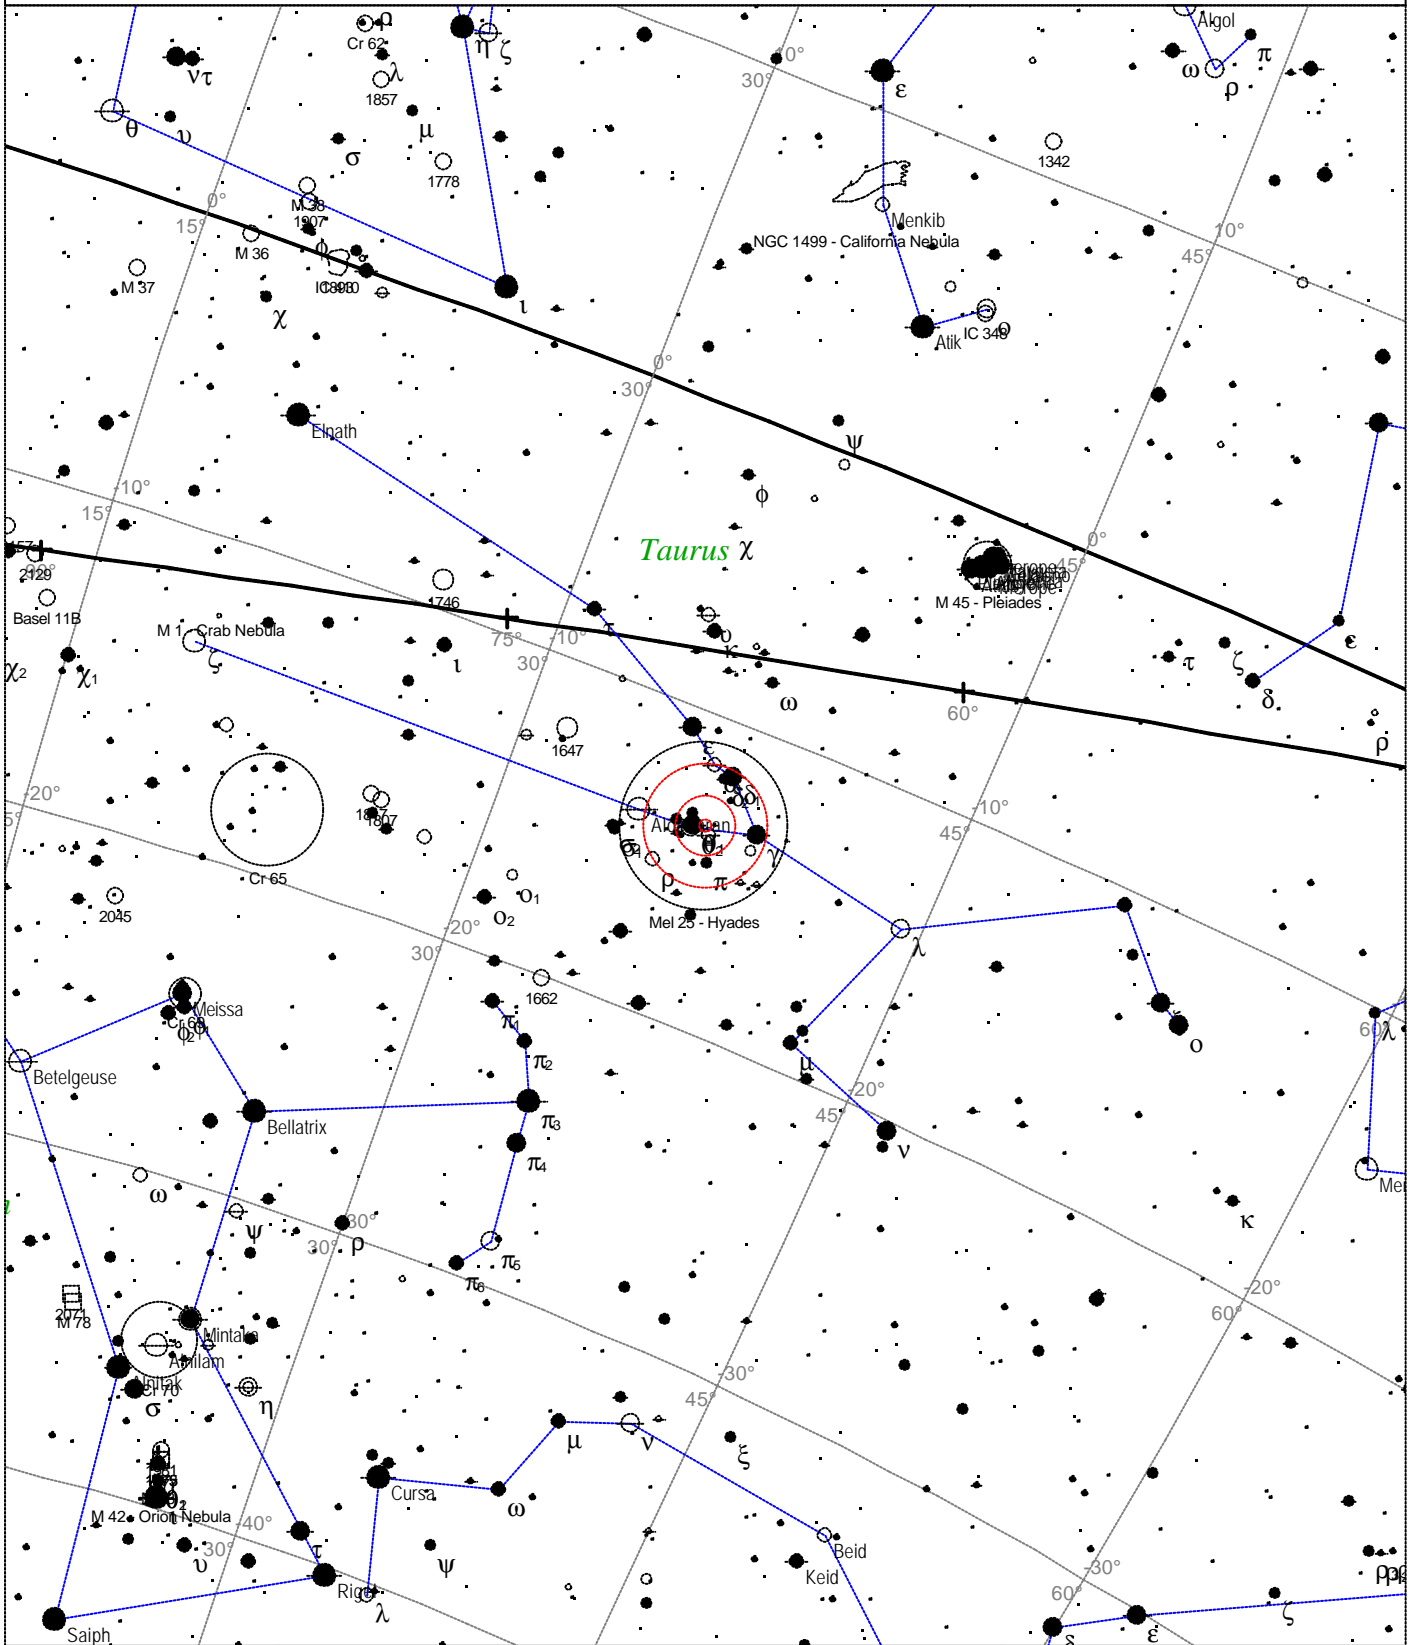

Caldwell 41 - The Hyades

STARS	SYMBOLS			Caldwell 41 - Hyades
● <3 ● 3.5 ● 4 ● 4.5 ● 5 ● 5.5 ● 6 ● 6.5 ● >7	● Multiple star ○ Variable star ☄ Comet ☉ Galaxy □ Bright nebula	□ Dark nebula ⊕ Globular cluster ○ Open cluster ⊕ Planetary nebula ⊗ Quasar	△ Radio source × X-ray source ○ Other object	<i>Caldwell 41 - Hyades</i> Type of object: Open cluster Magnitude: 0.5 Size: 330.0' Right ascension: 4h 27m 8s Declination: +16° 0' 24" Constellation: Taurus

Local Time: 19:40:11 12-Sep-2002
Location: 53° 27' 0" N 2° 31' 0" W

UTC: 19:40:11 12-Sep-2002
RA: 4h27m08s Dec: +16° 00' Field: 45.0°

Sidereal Time: 18:56:39
Julian Day: 2452530.3196