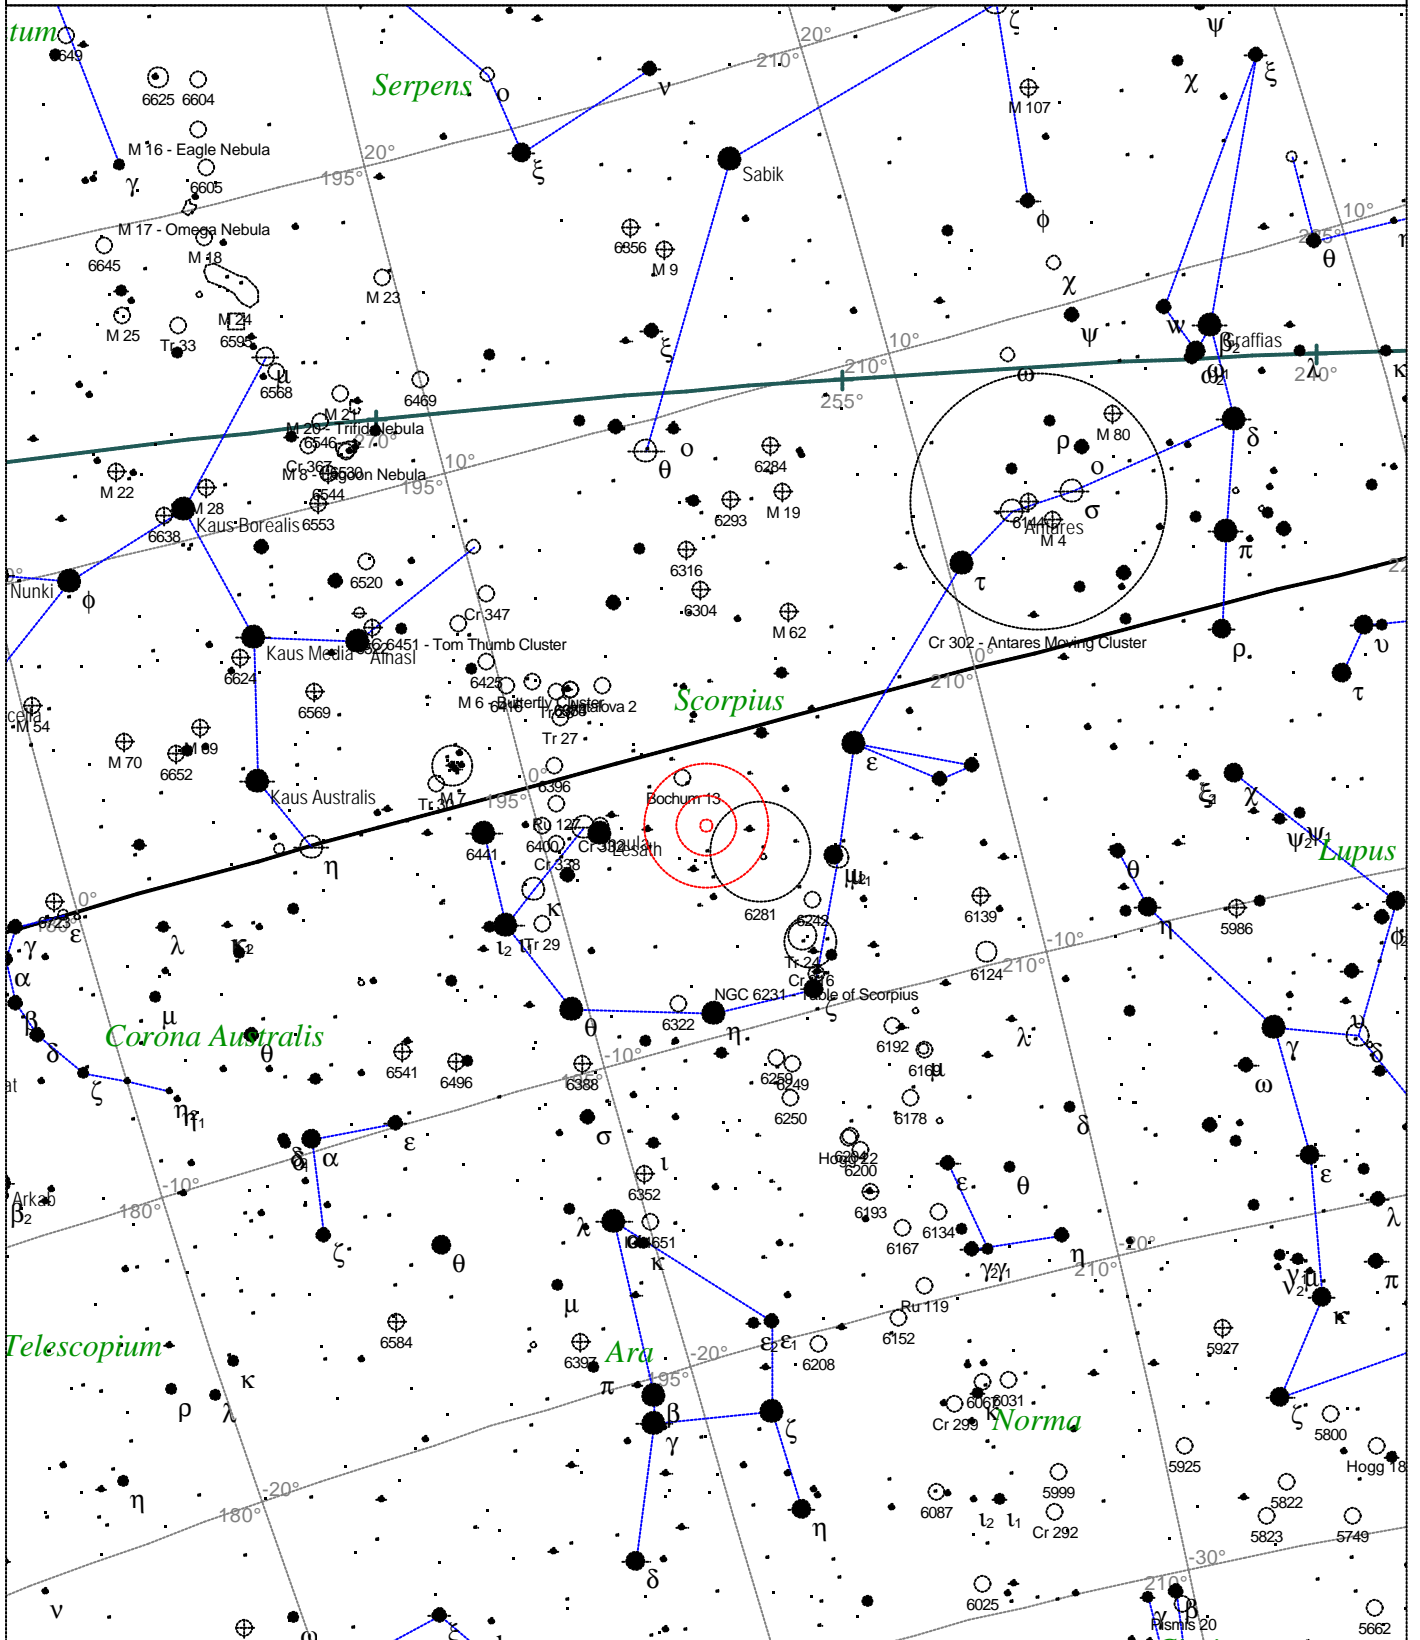

Caldwell 69 - Bipolar Nebula

STARS ● <3 ● 3.5 ● 4 ● 4.5 ● 5 ● 5.5	SYMBOLS ● Multiple star ○ Variable star ☄ Comet ☉ Galaxy □ Bright nebula ◻ Dark nebula ⊕ Globular cluster ○ Open cluster ⊕ Planetary nebula ⊗ Quasar △ Radio source × X-ray source ○ Other object	Caldwell 69 - NGC 6302 Popular name: Bipolar Nebula Type of object: Planetary nebula Magnitude: 13.0 Size: 48.0" Right ascension: 17h 13m 54s Declination: -37° 6' 32" Constellation: Scorpius

Local Time: 19:40:11 12-Sep-2002   UTC: 19:40:11 12-Sep-2002   Sidereal Time: 18:56:39
Location: 53° 27' 0" N 2° 31' 0" W   RA: 17h13m54s Dec: -37° 06' Field: 45.0°   Julian Day: 2452530.3196