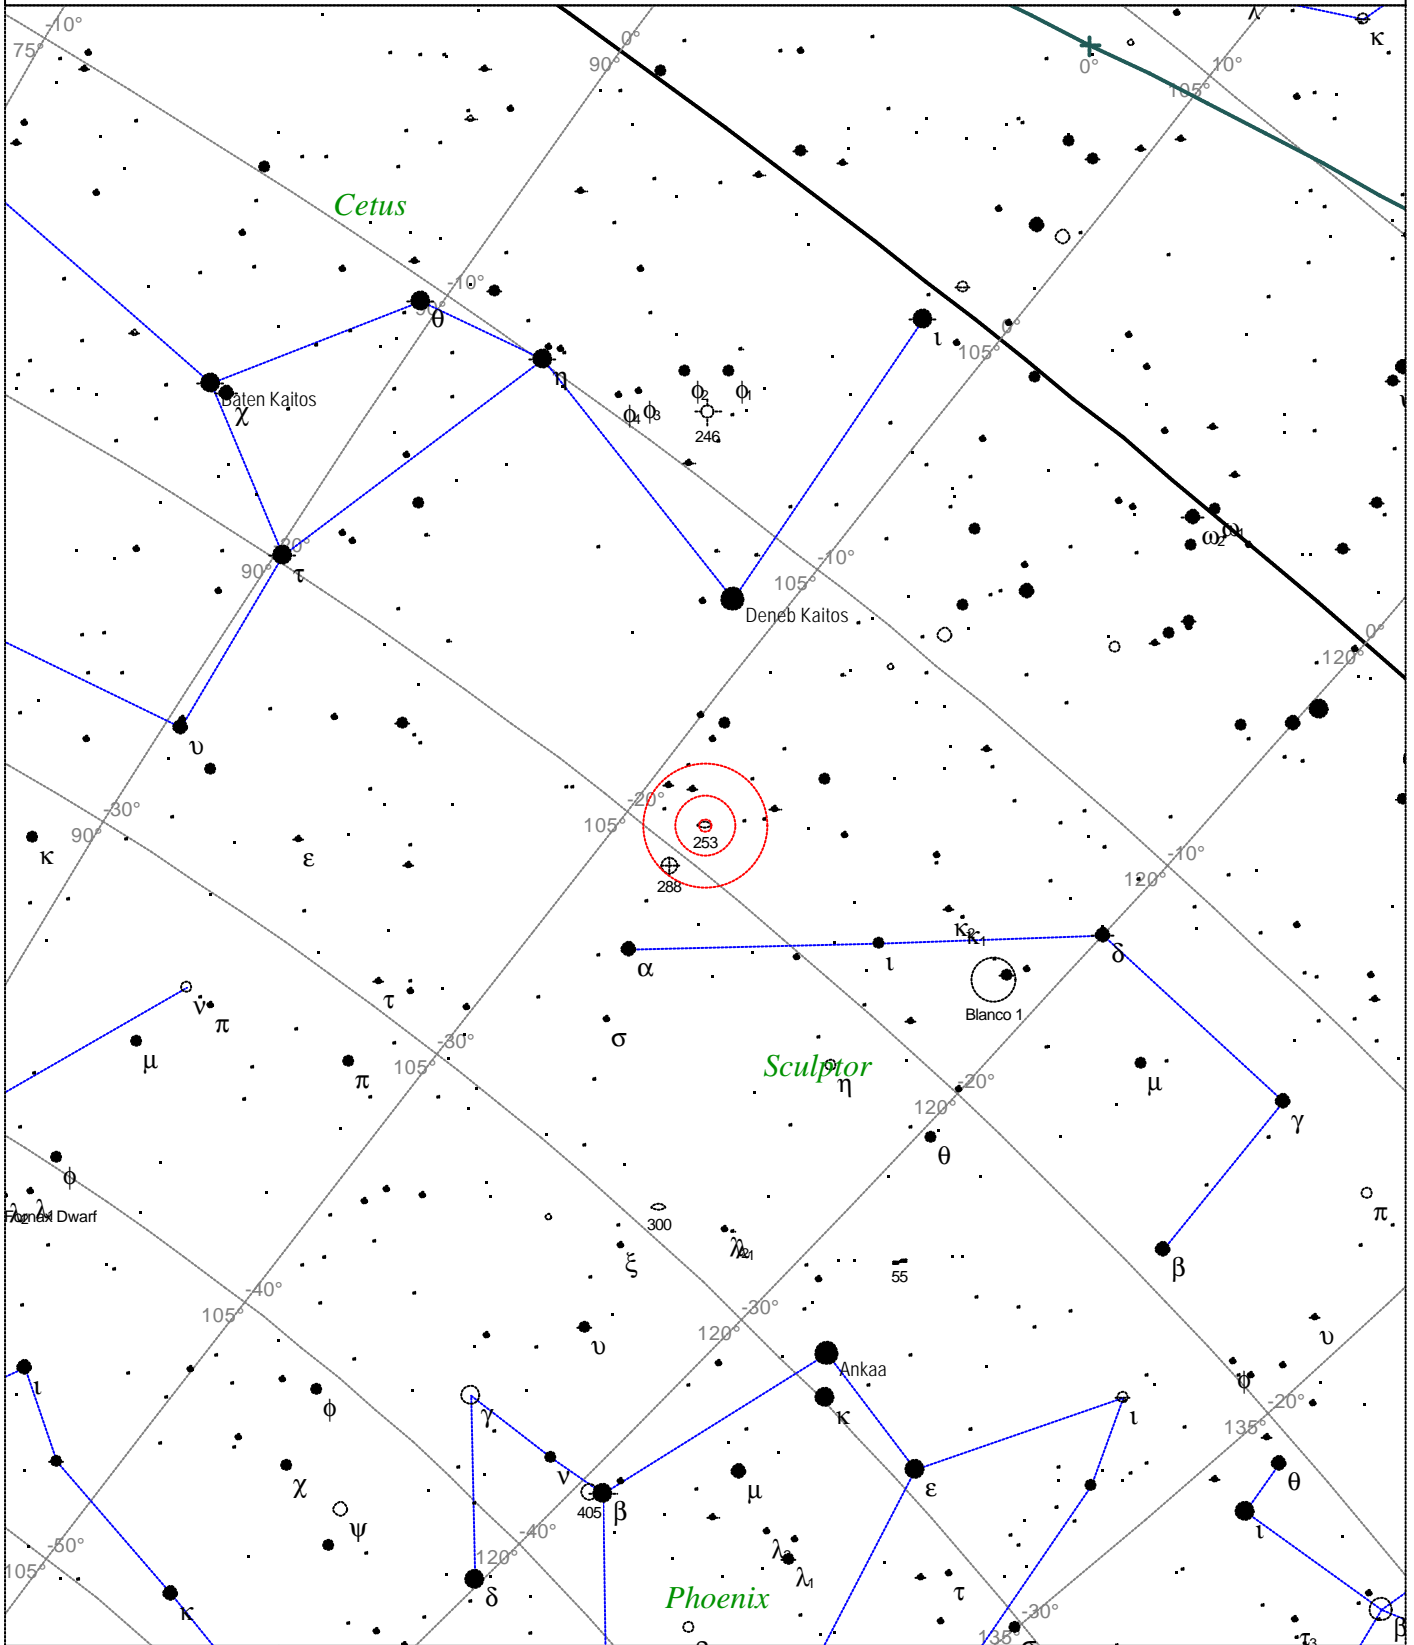

Caldwell 65 - NGC 253

STARS ● <3 ● 3.5 ● 4 ● 4.5 ● 5 ● 5.5 · 6 · 6.5 · >7	SYMBOLS ● Multiple star ○ Variable star ☄ Comet ☉ Galaxy □ Bright nebula □ Dark nebula ⊕ Globular cluster ○ Open cluster ♁ Planetary nebula ☉ Quasar △ Radio source × X-ray source ○ Other object	<i>Caldwell 65 - NGC 253</i> Type of object: Galaxy Magnitude: 8.0 Surface brightness: 12.4 mag/sq arcmin Size: 26.4'x6.0' Position angle: 52° Right ascension: 0h 47m 41s Declination: -25° 16' 19"

Local Time: 19:40:11 12-Sep-2002   UTC: 19:40:11 12-Sep-2002   Sidereal Time: 18:56:39
Location: 53° 27' 0" N 2° 31' 0" W   RA: 0h47m41s Dec: -25° 16' Field: 45.0°   Julian Day: 2452530.3196