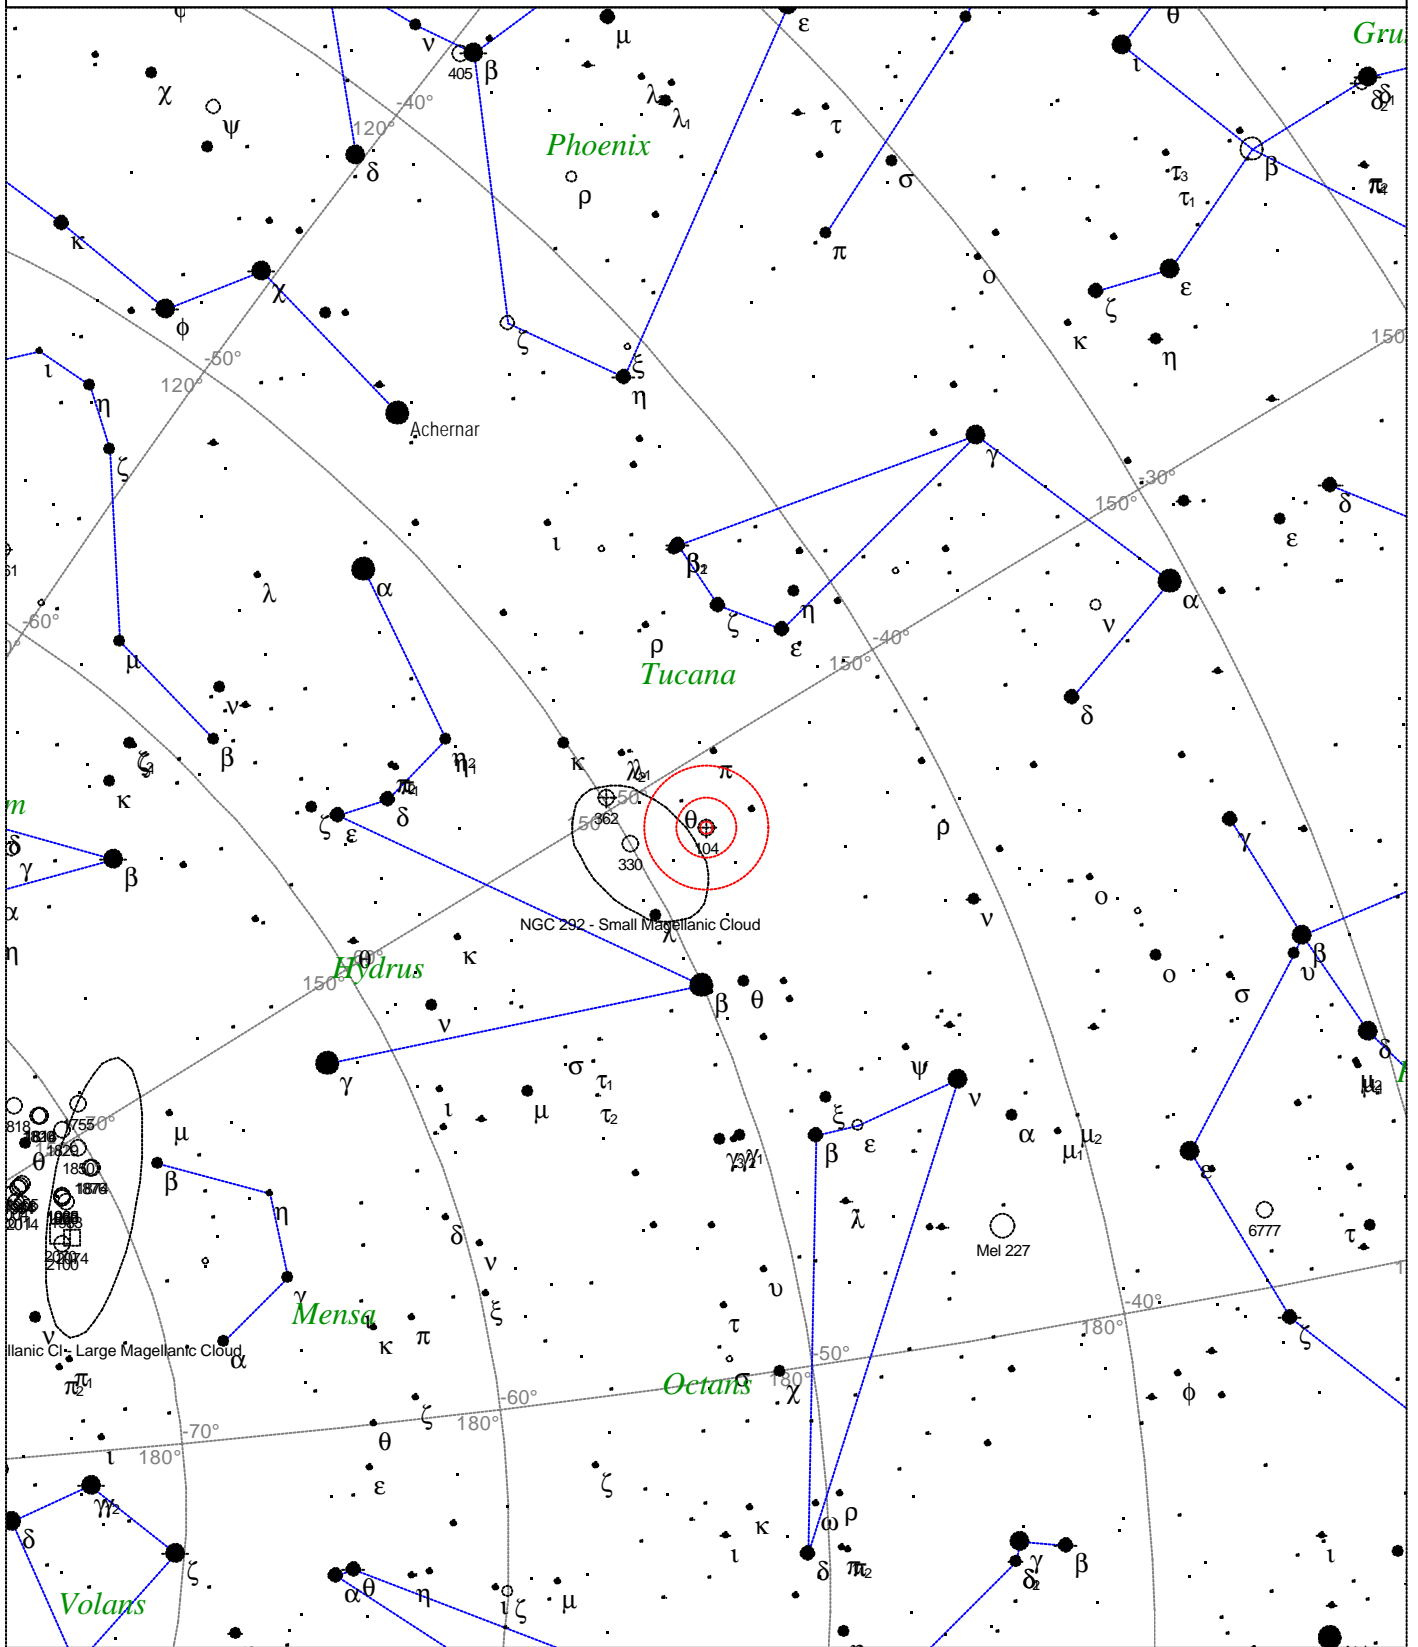

Caldwell 106 - NGC 104

STARS ● <3 ● 3.5 ● 4 ● 4.5 ● 5 ● 5.5	SYMBOLS ● Multiple star ○ Variable star ☄ Comet ☐ Galaxy ☐ Bright nebula ☐ Dark nebula ⊕ Globular cluster ○ Open cluster ♁ Planetary nebula ☉ Quasar △ Radio source × X-ray source ○ Other object	<i>Caldwell 106 - NGC 104</i> Type of object: Globular cluster Magnitude: 4.0 Size: 30.0' Right ascension: 0h 24m 16s Declination: -72° 3' 56" Constellation: Tucana

Local Time: 19:40:11 12-Sep-2002
Location: 53° 27' 0" N 2° 31' 0" W

UTC: 19:40:11 12-Sep-2002
RA: 0h24m16s Dec: -72° 03' Field: 45.0°

Sidereal Time: 18:56:39
Julian Day: 2452530.3196