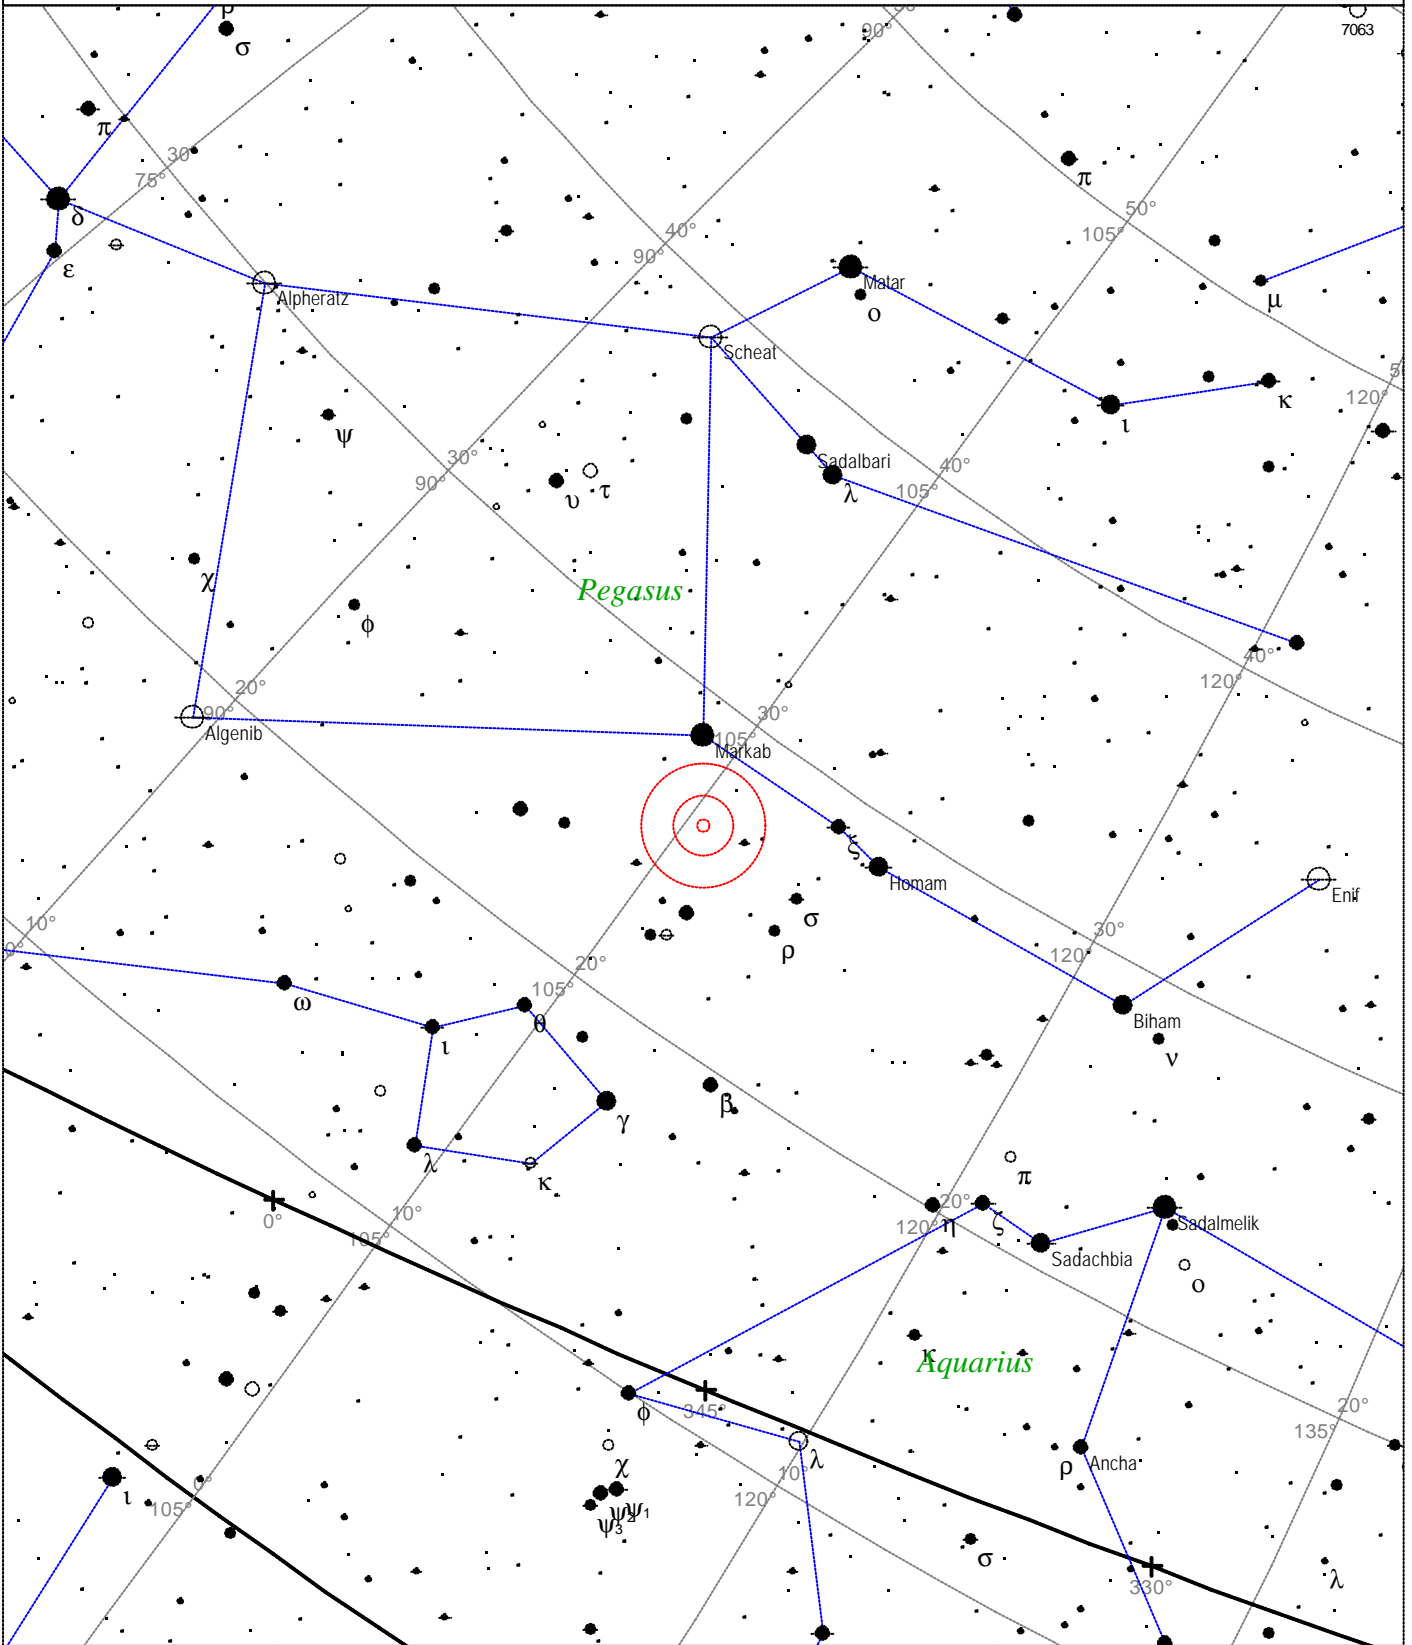

Caldwell 44 - NGC 7479

STARS ● <3 ● 3.5 ● 4 ● 4.5 ● 5 ● 5.5	SYMBOLS ● Multiple star ○ Variable star ☄ Comet ☾ Galaxy □ Bright nebula ◻ Dark nebula ⊕ Globular cluster ○ Open cluster ⊕ Planetary nebula ☄ Quasar △ Radio source × X-ray source ○ Other object	<i>Caldwell 44 - NGC 7479</i> Type of object: Galaxy Magnitude: 11.6 Surface brightness: 12.8 mag/sq arcmin Size: 4.0'x3.1' Position angle: 25° Right ascension: 23h 5m 5s Declination: +12° 20' 12"

Local Time: 19:40:11 12-Sep-2002	UTC: 19:40:11 12-Sep-2002	Sidereal Time: 18:56:39
Location: 53° 27' 0" N 2° 31' 0" W	RA: 23h05m05s Dec: +12° 20' Field: 45.0°	Julian Day: 2452530.3196