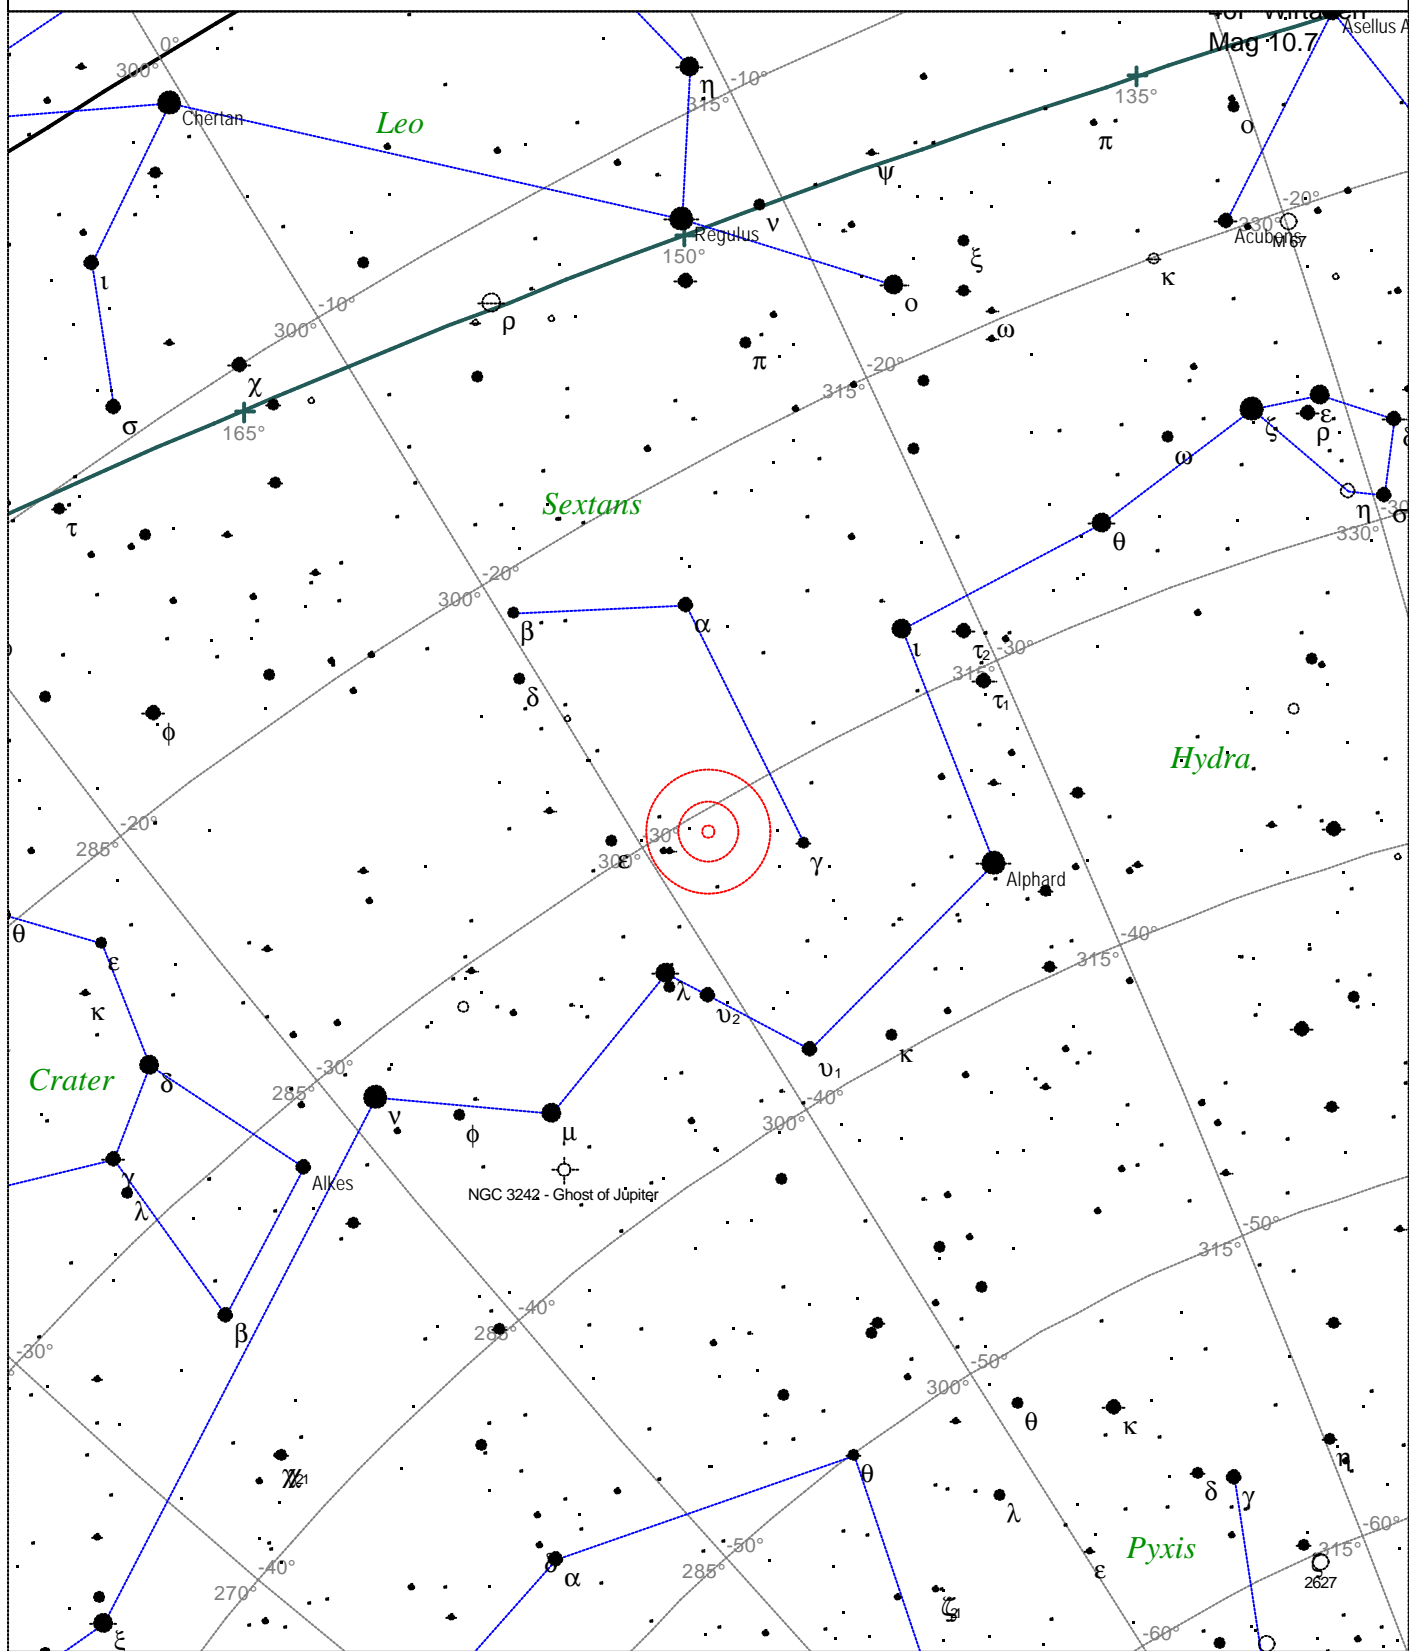

Caldwell 53 - Spindle Galaxy

STARS ● <3 ● 3.5 ● 4 ● 4.5 ● 5 ● 5.5 ● 6 ● 6.5 ● >7	SYMBOLS ● Multiple star ○ Variable star ☄ Comet ☾ Galaxy □ Bright nebula □ Dark nebula ⊕ Globular cluster ○ Open cluster ♁ Planetary nebula ☉ Quasar △ Radio source × X-ray source ○ Other object	Caldwell 53 - NGC 3115 Popular name: Spindle Galaxy Type of object: Galaxy Magnitude: 10.1 Surface brightness: 11.2 mag/sq arcmin Size: 7.3'x3.4' Position angle: 43° Right ascension: 10h 5m 20s

Local Time: 19:40:11 12-Sep-2002   UTC: 19:40:11 12-Sep-2002   Sidereal Time: 18:56:39
Location: 53° 27' 0" N 2° 31' 0" W   RA: 10h05m20s Dec: -7° 43' Field: 45.0°   Julian Day: 2452530.3196