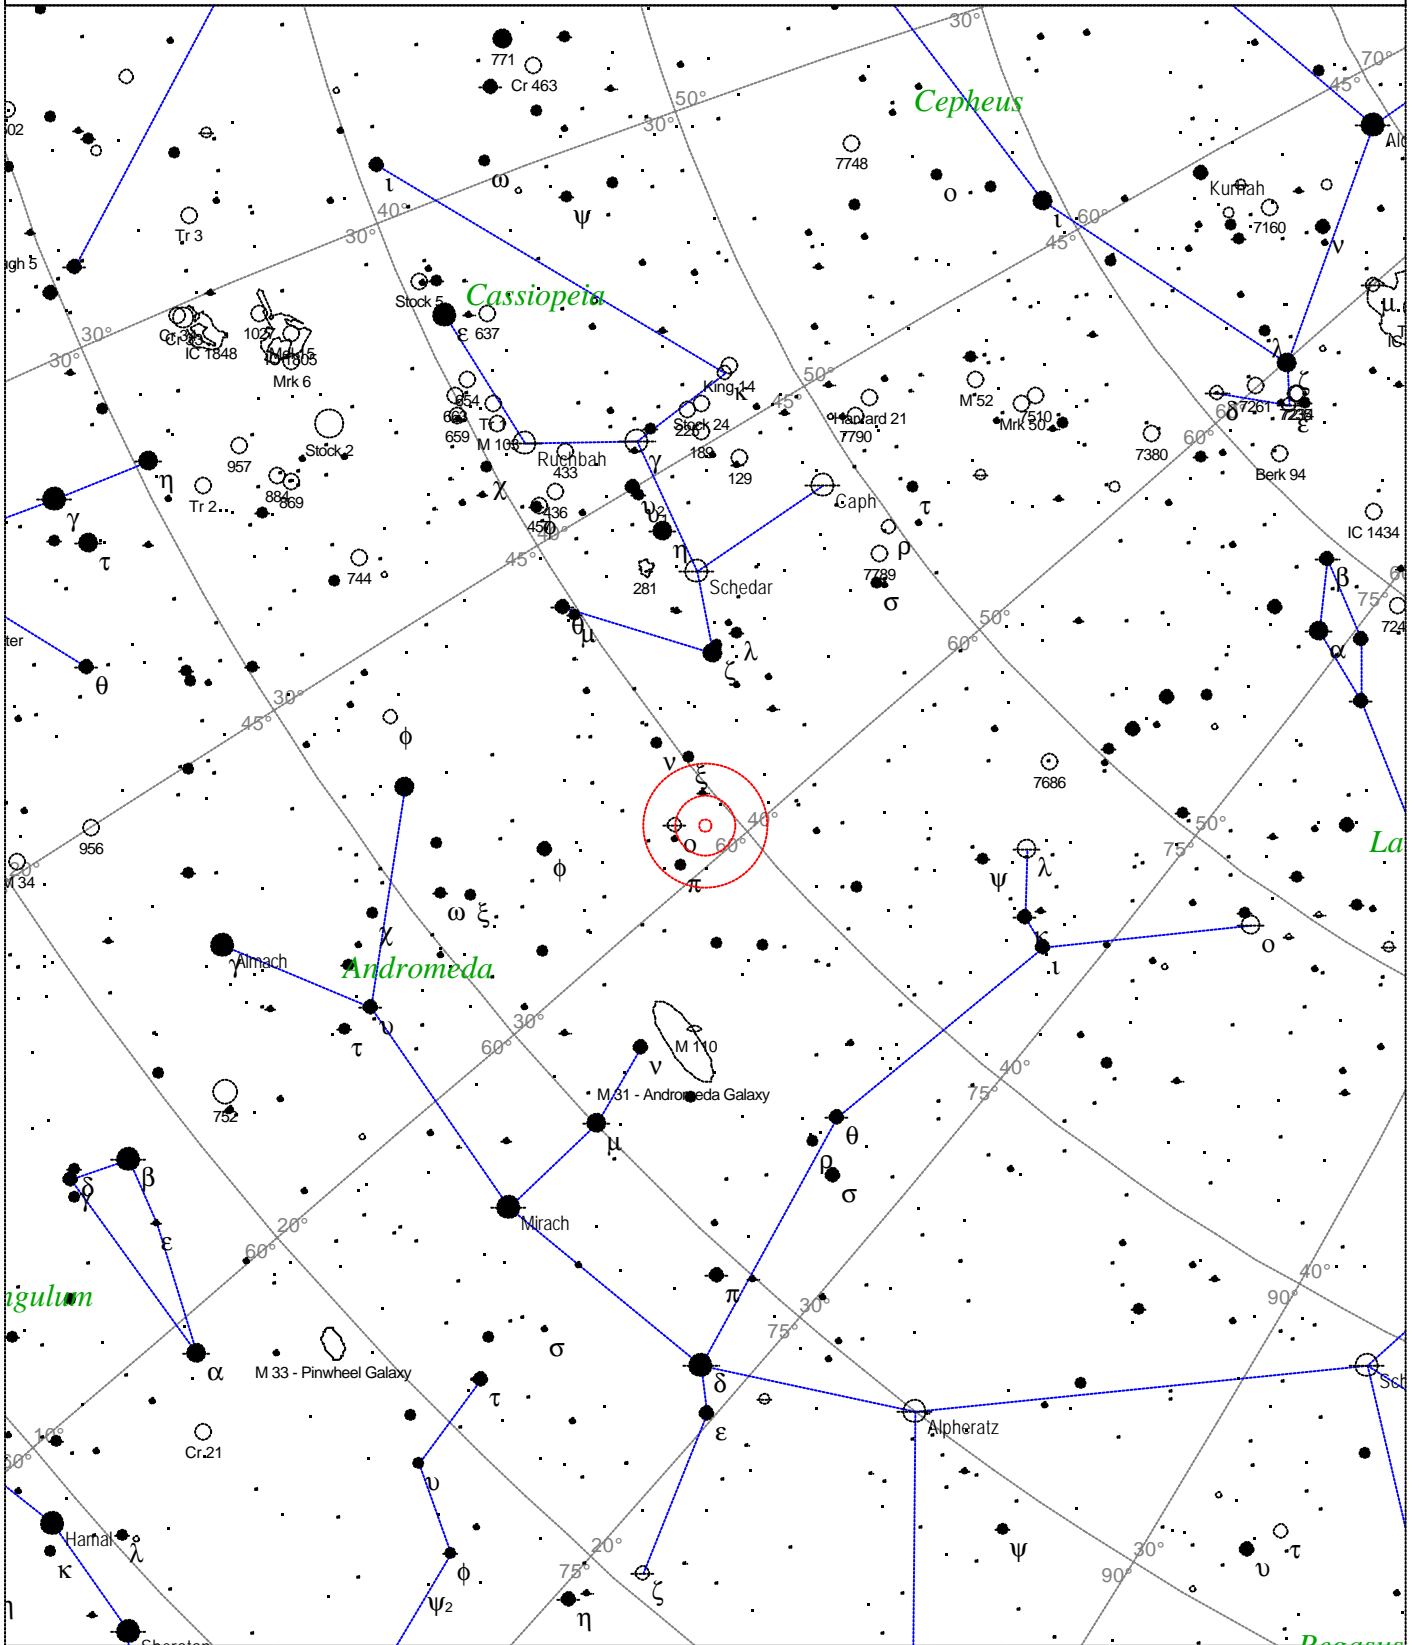

Caldwell 18 - NGC 185

STARS ● <3 ● 3.5 ● 4 ● 4.5 ● 5 ● 5.5 ● 6 ● 6.5 ● >7	SYMBOLS ● Multiple star ○ Variable star ☄ Comet ☉ Galaxy □ Bright nebula □ Dark nebula ⊕ Globular cluster ○ Open cluster ⊕ Planetary nebula ⊗ Quasar △ Radio source × X-ray source ○ Other object	<i>Caldwell 18 - NGC 185</i> Type of object: Galaxy Magnitude: 10.3 Surface brightness: 13.6 mag/sq arcmin Size: 12.5'x10.4' Position angle: 35° Right ascension: 0h 39m 7s Declination: +48° 21' 0"

Local Time: 19:40:11 12-Sep-2002	UTC: 19:40:11 12-Sep-2002	Sidereal Time: 18:56:39
Location: 53° 27' 0" N 2° 31' 0" W	RA: 0h39m07s Dec: +48° 21' Field: 45.0°	Julian Day: 2452530.3196