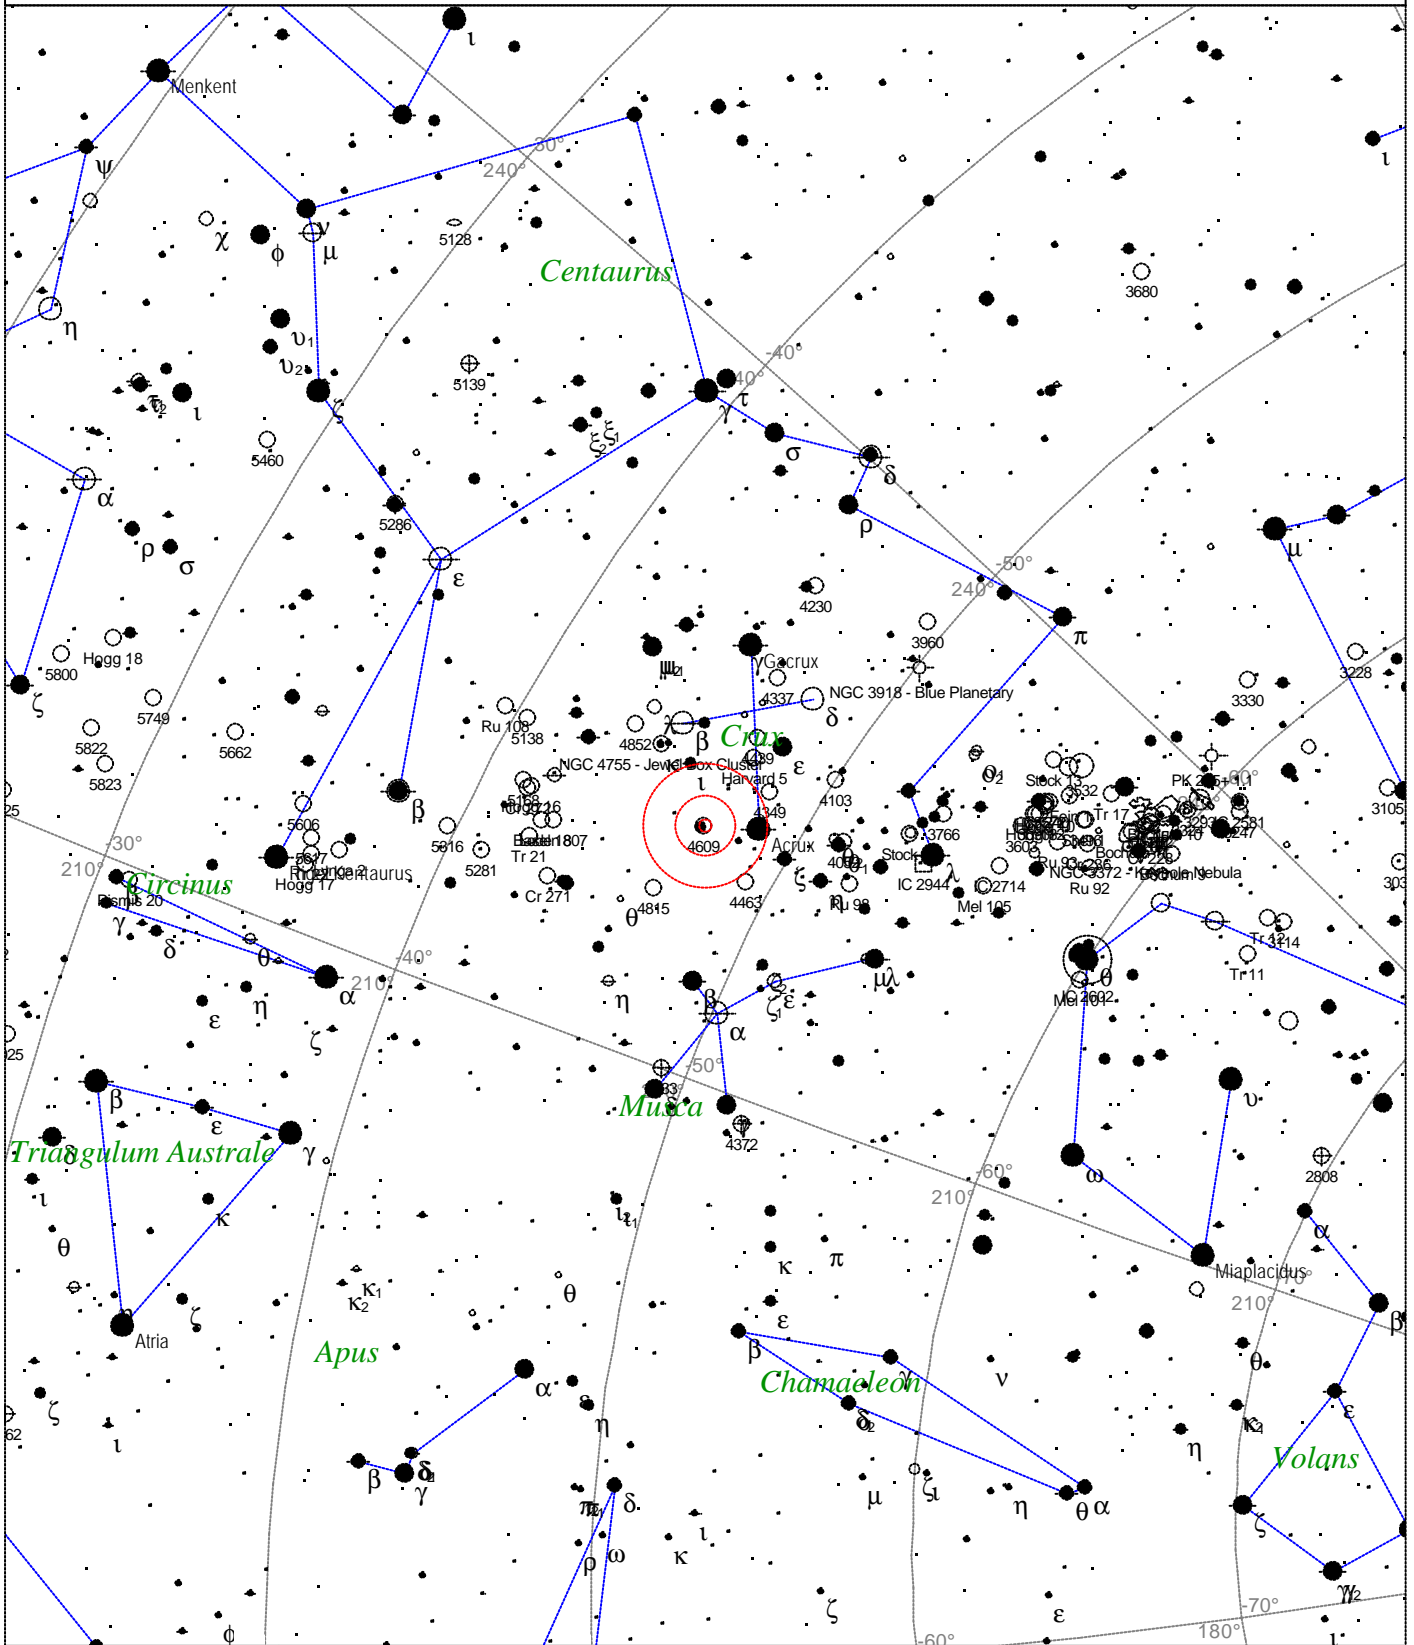

Caldwell 98 - NGC 4609

STARS ● <3 ● 3.5 ● 4 ● 4.5 ● 5 ● 5.5 ● 6 ● 6.5 ● >7	SYMBOLS ● Multiple star ○ Variable star ☄ Comet ☄ Galaxy □ Bright nebula □ Dark nebula ⊕ Globular cluster ○ Open cluster ⊕ Planetary nebula ⊗ Quasar △ Radio source × X-ray source ○ Other object	<i>Caldwell 98 - NGC 4609</i> Type of object: Open cluster Magnitude: 6.0 Size: 5.0' Right ascension: 12h 42m 25s Declination: -63° 0' 28" Constellation: Crux

Local Time: 19:40:11 12-Sep-2002	UTC: 19:40:11 12-Sep-2002	Sidereal Time: 18:56:39
Location: 53° 27' 0" N 2° 31' 0" W	RA: 12h42m25s Dec: -63° 00' Field: 45.0°	Julian Day: 2452530.3196