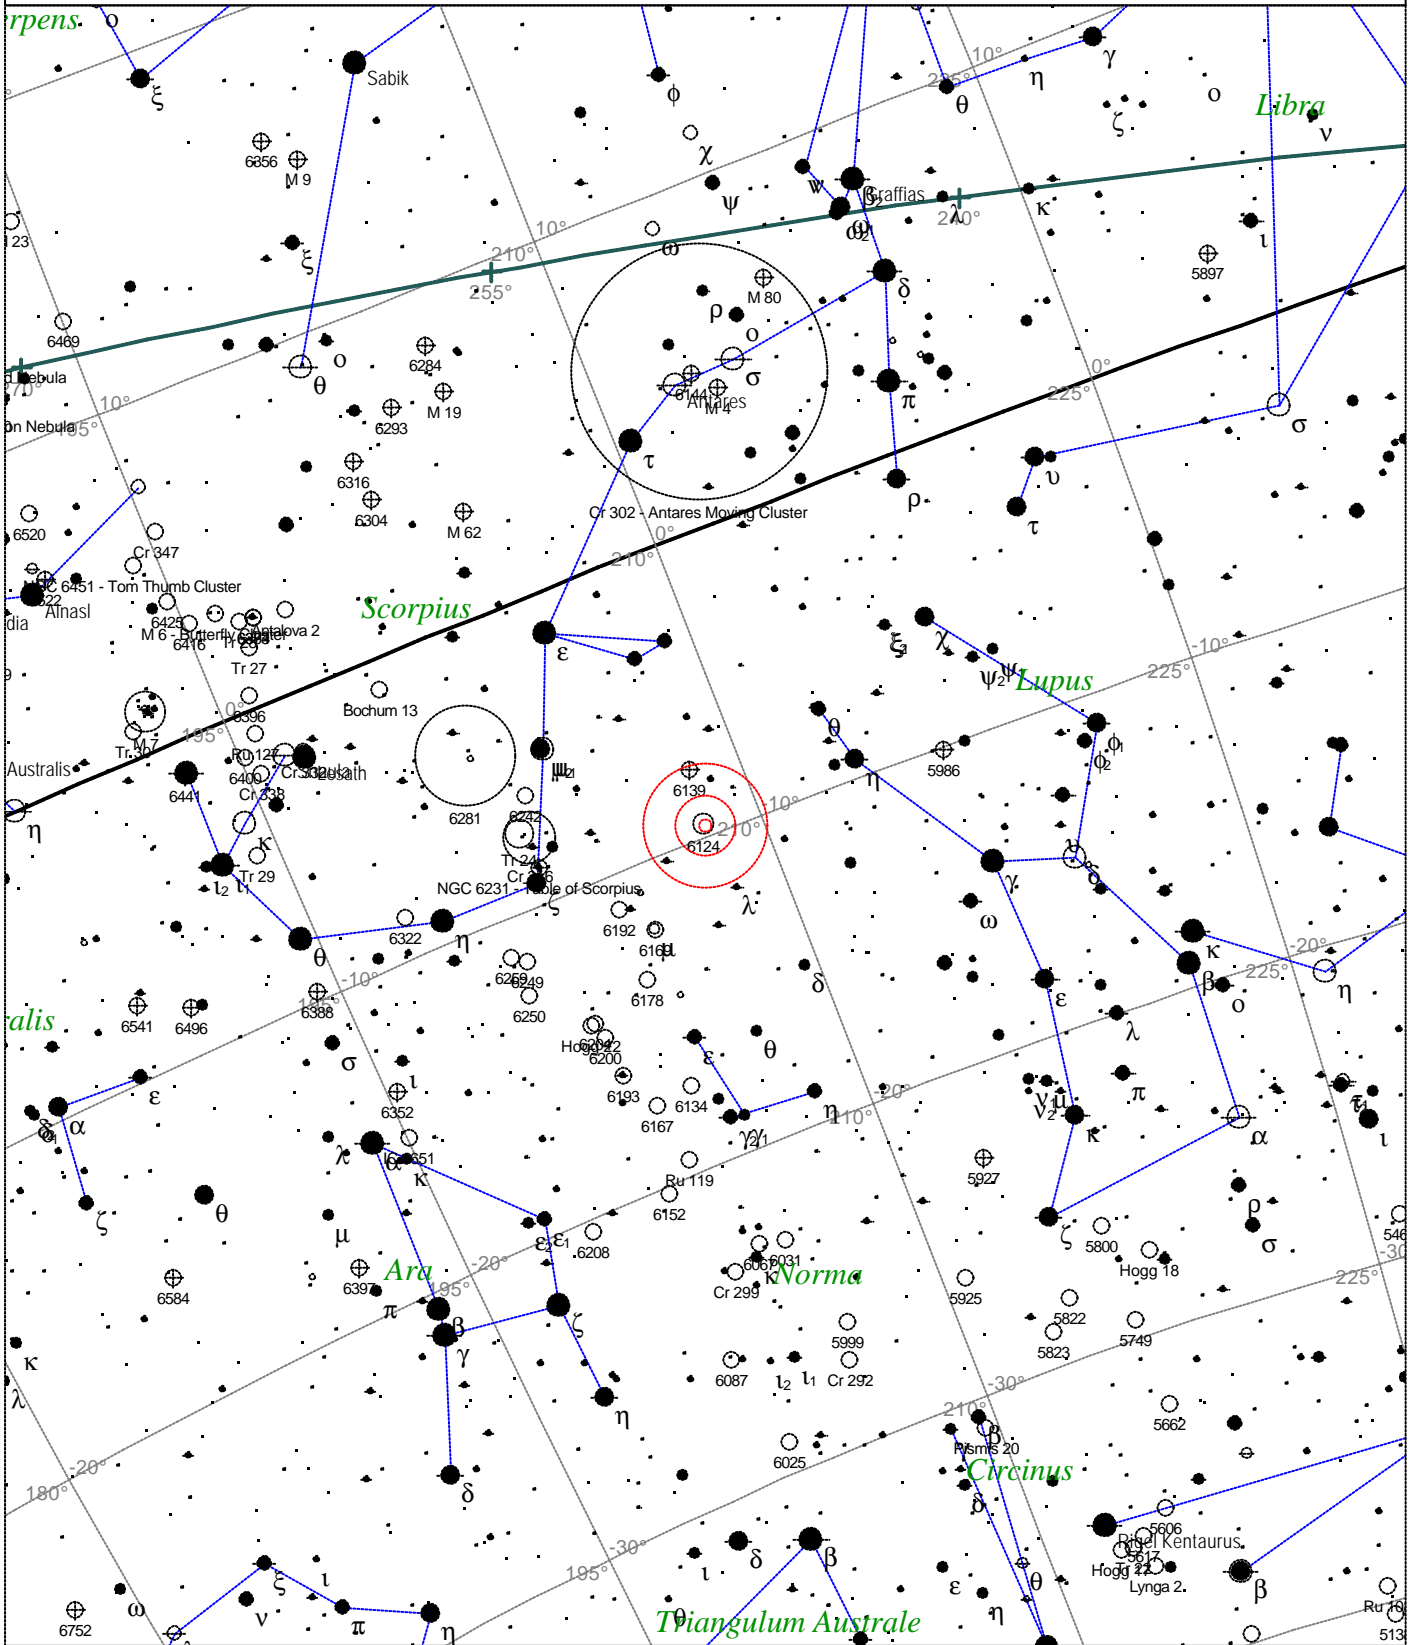

Caldwell 75 - NGC 6124

STARS ● <3 ● 3.5 ● 4 ● 4.5 ● 5 ● 5.5	SYMBOLS ● Multiple star ○ Variable star ☄ Comet ☐ Galaxy ☐ Bright nebula ☐ Dark nebula ⊕ Globular cluster ○ Open cluster ⊕ Planetary nebula ☒ Quasar △ Radio source × X-ray source ○ Other object	<i>Caldwell 75 - NGC 6124</i> <i>Type of object: Open cluster</i> <i>Magnitude: 5.0</i> <i>Size: 39.0'</i> <i>Right ascension: 16h 25m 29s</i> <i>Declination: -40° 39' 41"</i> <i>Constellation: Scorpius</i>

Local Time: 19:40:11 12-Sep-2002	UTC: 19:40:11 12-Sep-2002	Sidereal Time: 18:56:39
Location: 53° 27' 0" N 2° 31' 0" W	RA: 16h25m29s Dec: -40° 39' Field: 45.0°	Julian Day: 2452530.3196