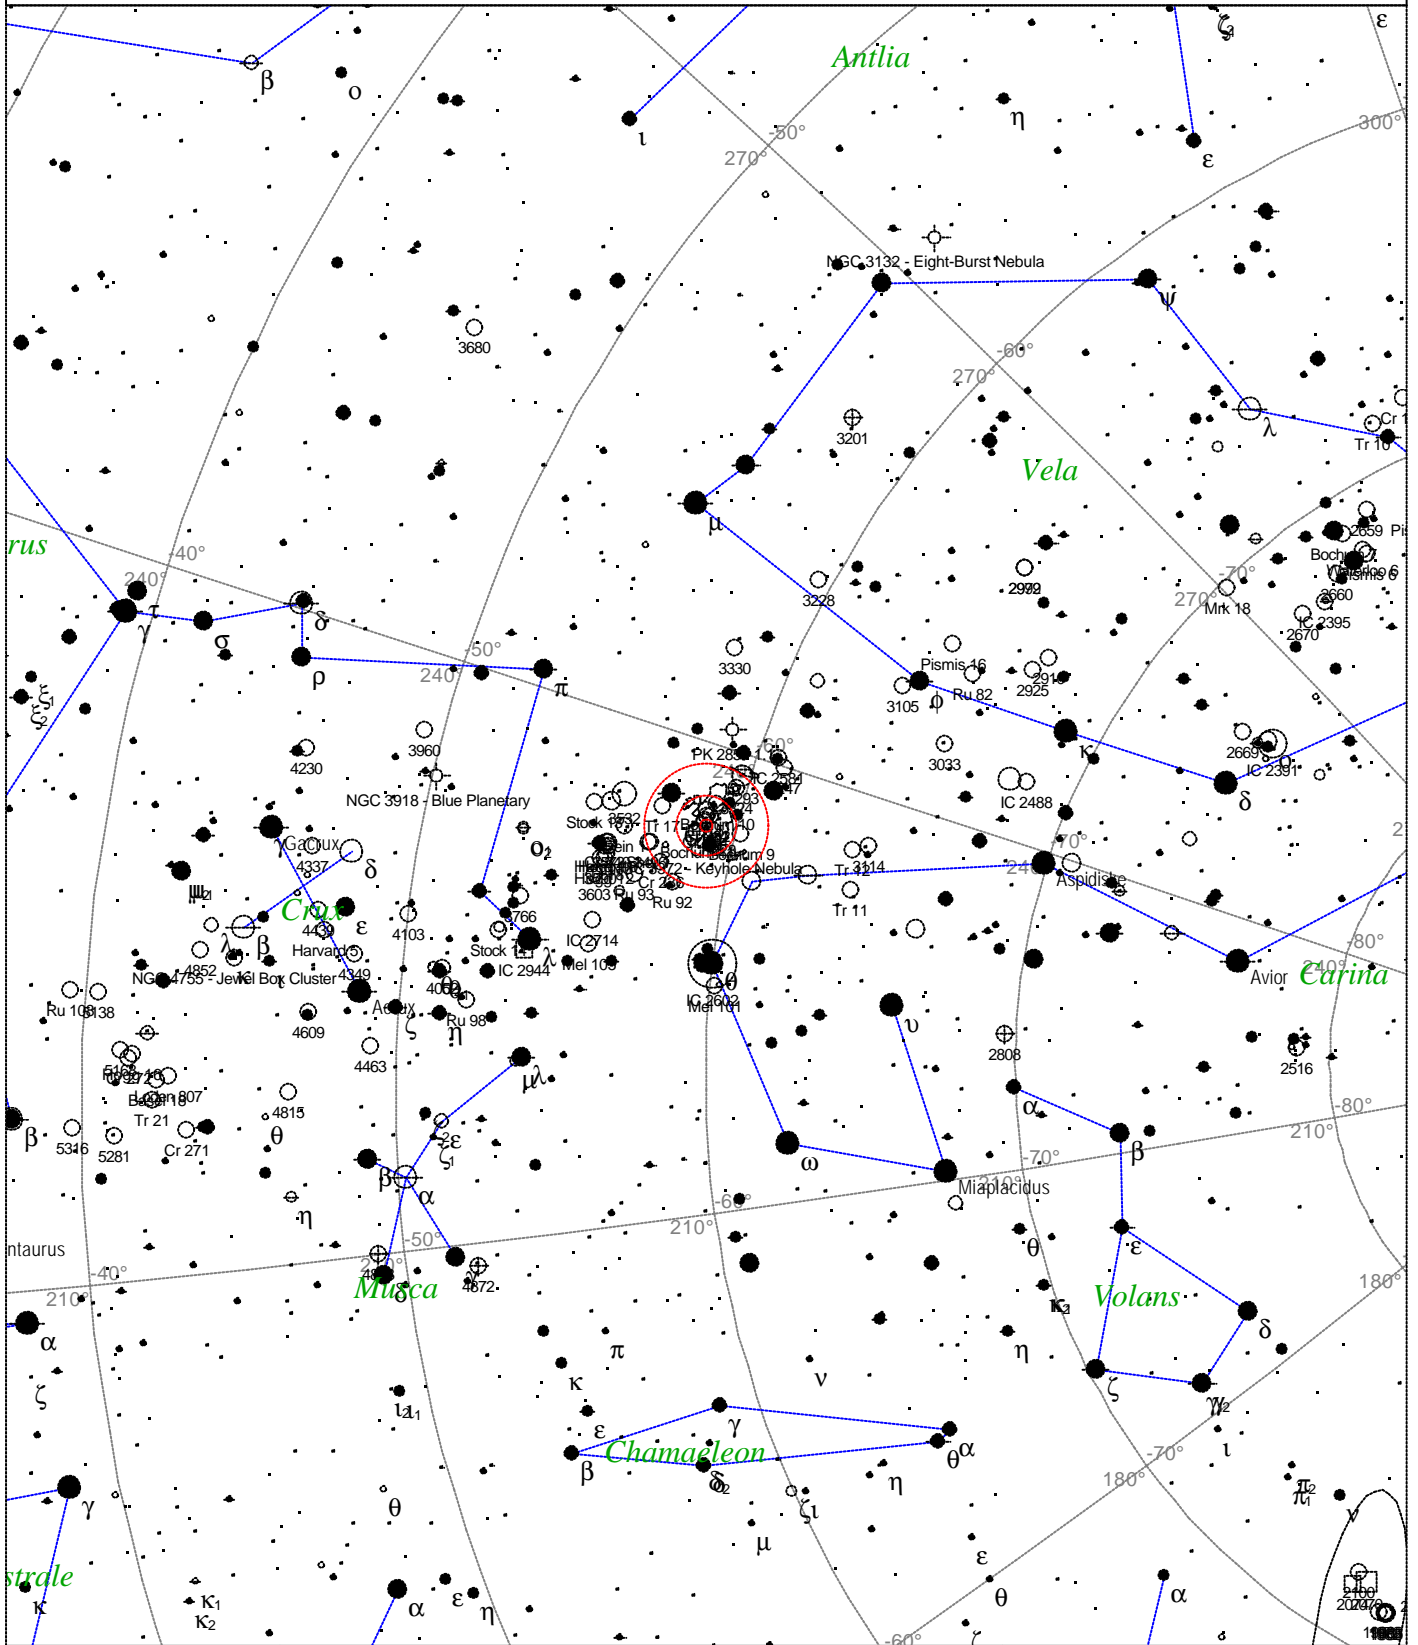

Caldwell 92 - Eta Carinae Nebula

STARS	SYMBOLS			Caldwell 92 - NGC 3372 - Eta Carinae Nebula Popular name: Keyhole Nebula Type of object: Bright nebula Magnitude: 3.0 Size: 120.0' Right ascension: 10h 45m 11s Declination: -59° 52' 38" Constellation: Carina
● <3 ● 3.5 ● 4 ● 4.5 ● 5 ● 5.5	● Multiple star ○ Variable star ☄ Comet ☉ Galaxy □ Bright nebula	□ Dark nebula ⊕ Globular cluster ○ Open cluster ⊕ Planetary nebula ☄ Quasar	△ Radio source × X-ray source ○ Other object	

Local Time: 19:40:11 12-Sep-2002   UTC: 19:40:11 12-Sep-2002   Sidereal Time: 18:56:39
Location: 53° 27' 0" N 2° 31' 0" W   RA: 10h45m11s Dec: -59° 52' Field: 45.0°   Julian Day: 2452530.3196