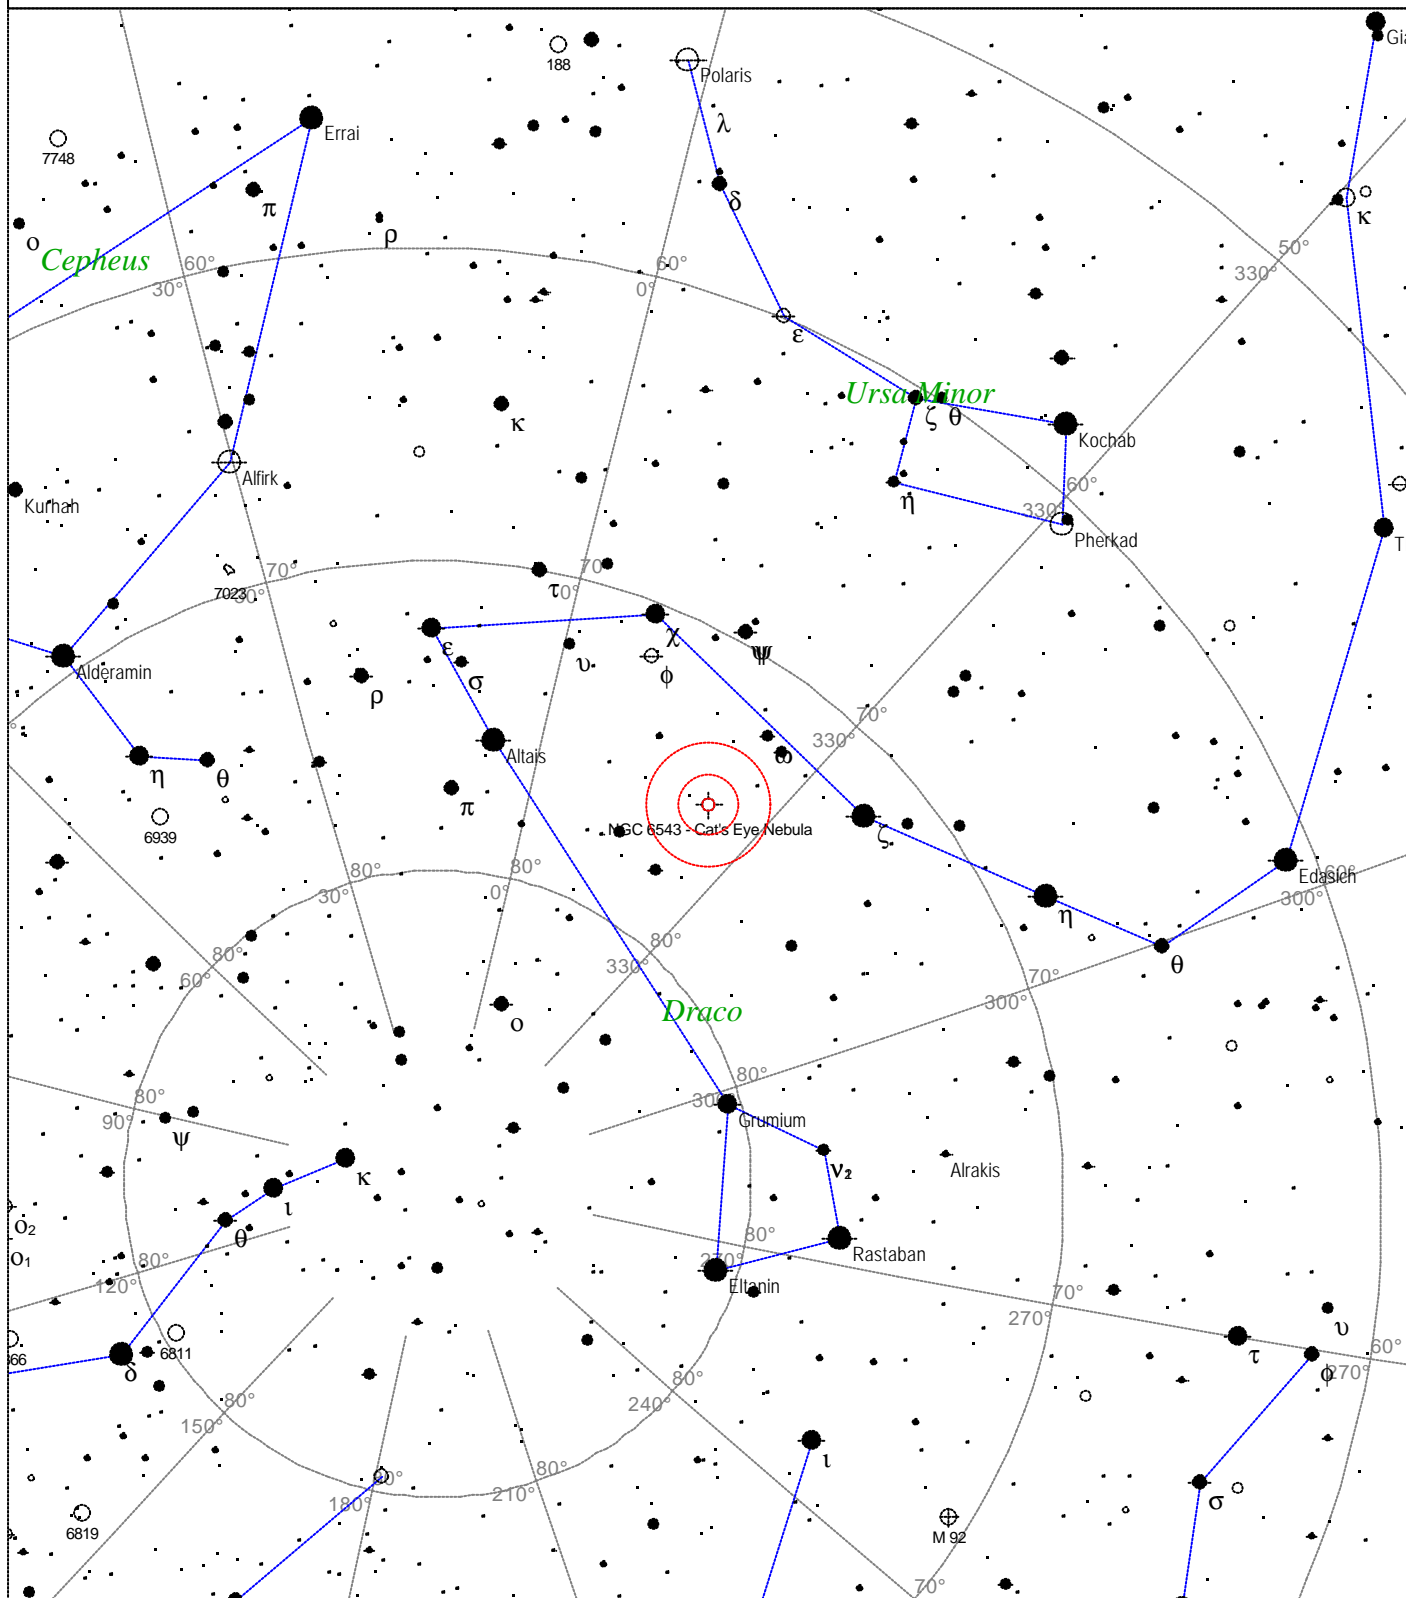

Caldwell 6 - NGC 6543 (Cats Eye Nebula)

STARS ● <3 ● 3.5 ● 4 ● 4.5 ● 5 ● 5.5 ● 6 ● 6.5 ● >7	SYMBOLS ● Multiple star ○ Variable star ☄ Comet ☾ Galaxy □ Bright nebula □ Dark nebula ⊕ Globular cluster ○ Open cluster ⊕ Planetary nebula ☄ Quasar △ Radio source × X-ray source ○ Other object	Caldwell 6 - NGC 6543 Popular name: Cat's Eye Nebula Type of object: Planetary nebula Magnitude: 8.8 Size: 18.0" Right ascension: 17h 58m 34s Declination: +66° 38' 16" Constellation: Draco

Local Time: 19:40:11 12-Sep-2002   UTC: 19:40:11 12-Sep-2002   Sidereal Time: 18:56:39
Location: 53° 27' 0" N 2° 31' 0" W   RA: 17h58m34s Dec: +66° 38' Field: 45.0°   Julian Day: 2452530.3196