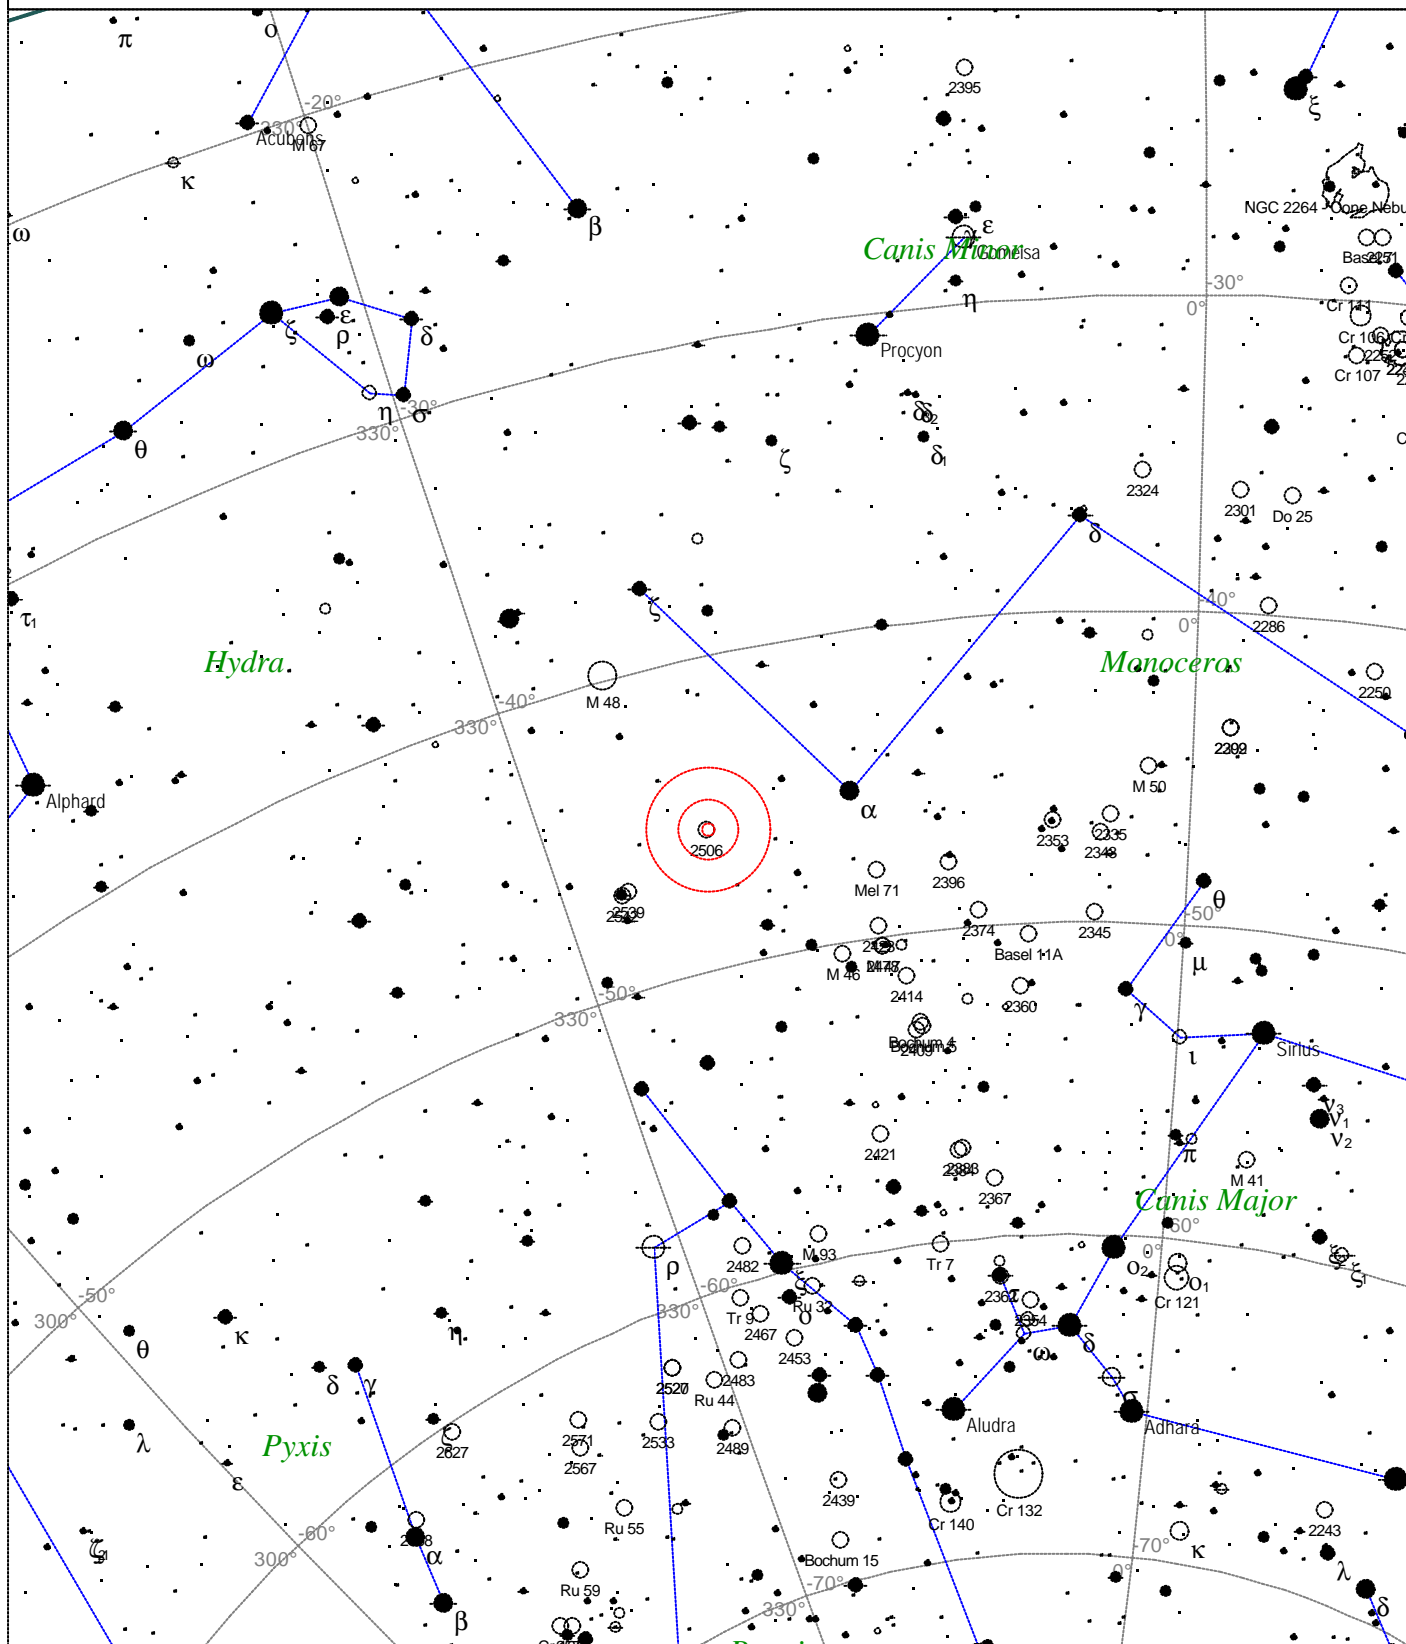

Caldwell 54 - NGC 2506

STARS ● <3 ● 3.5 ● 4 ● 4.5 ● 5 ● 5.5	SYMBOLS ● Multiple star ○ Variable star ☄ Comet ☐ Galaxy ☐ Bright nebula ☐ Dark nebula ⊕ Globular cluster ○ Open cluster ⊕ Planetary nebula ☒ Quasar △ Radio source × X-ray source ○ Other object	<i>Caldwell 54 - NGC 2506</i> <i>Type of object: Open cluster</i> <i>Magnitude: 7.6</i> <i>Size: 7.0'</i> <i>Right ascension: 8h 0m 8s</i> <i>Declination: -10° 46' 21"</i> <i>Constellation: Monoceros</i>

Local Time: 19:40:11 12-Sep-2002   UTC: 19:40:11 12-Sep-2002   Sidereal Time: 18:56:39
Location: 53° 27' 0" N 2° 31' 0" W   RA: 8h00m08s Dec: -10° 46' Field: 45.0°   Julian Day: 2452530.3196