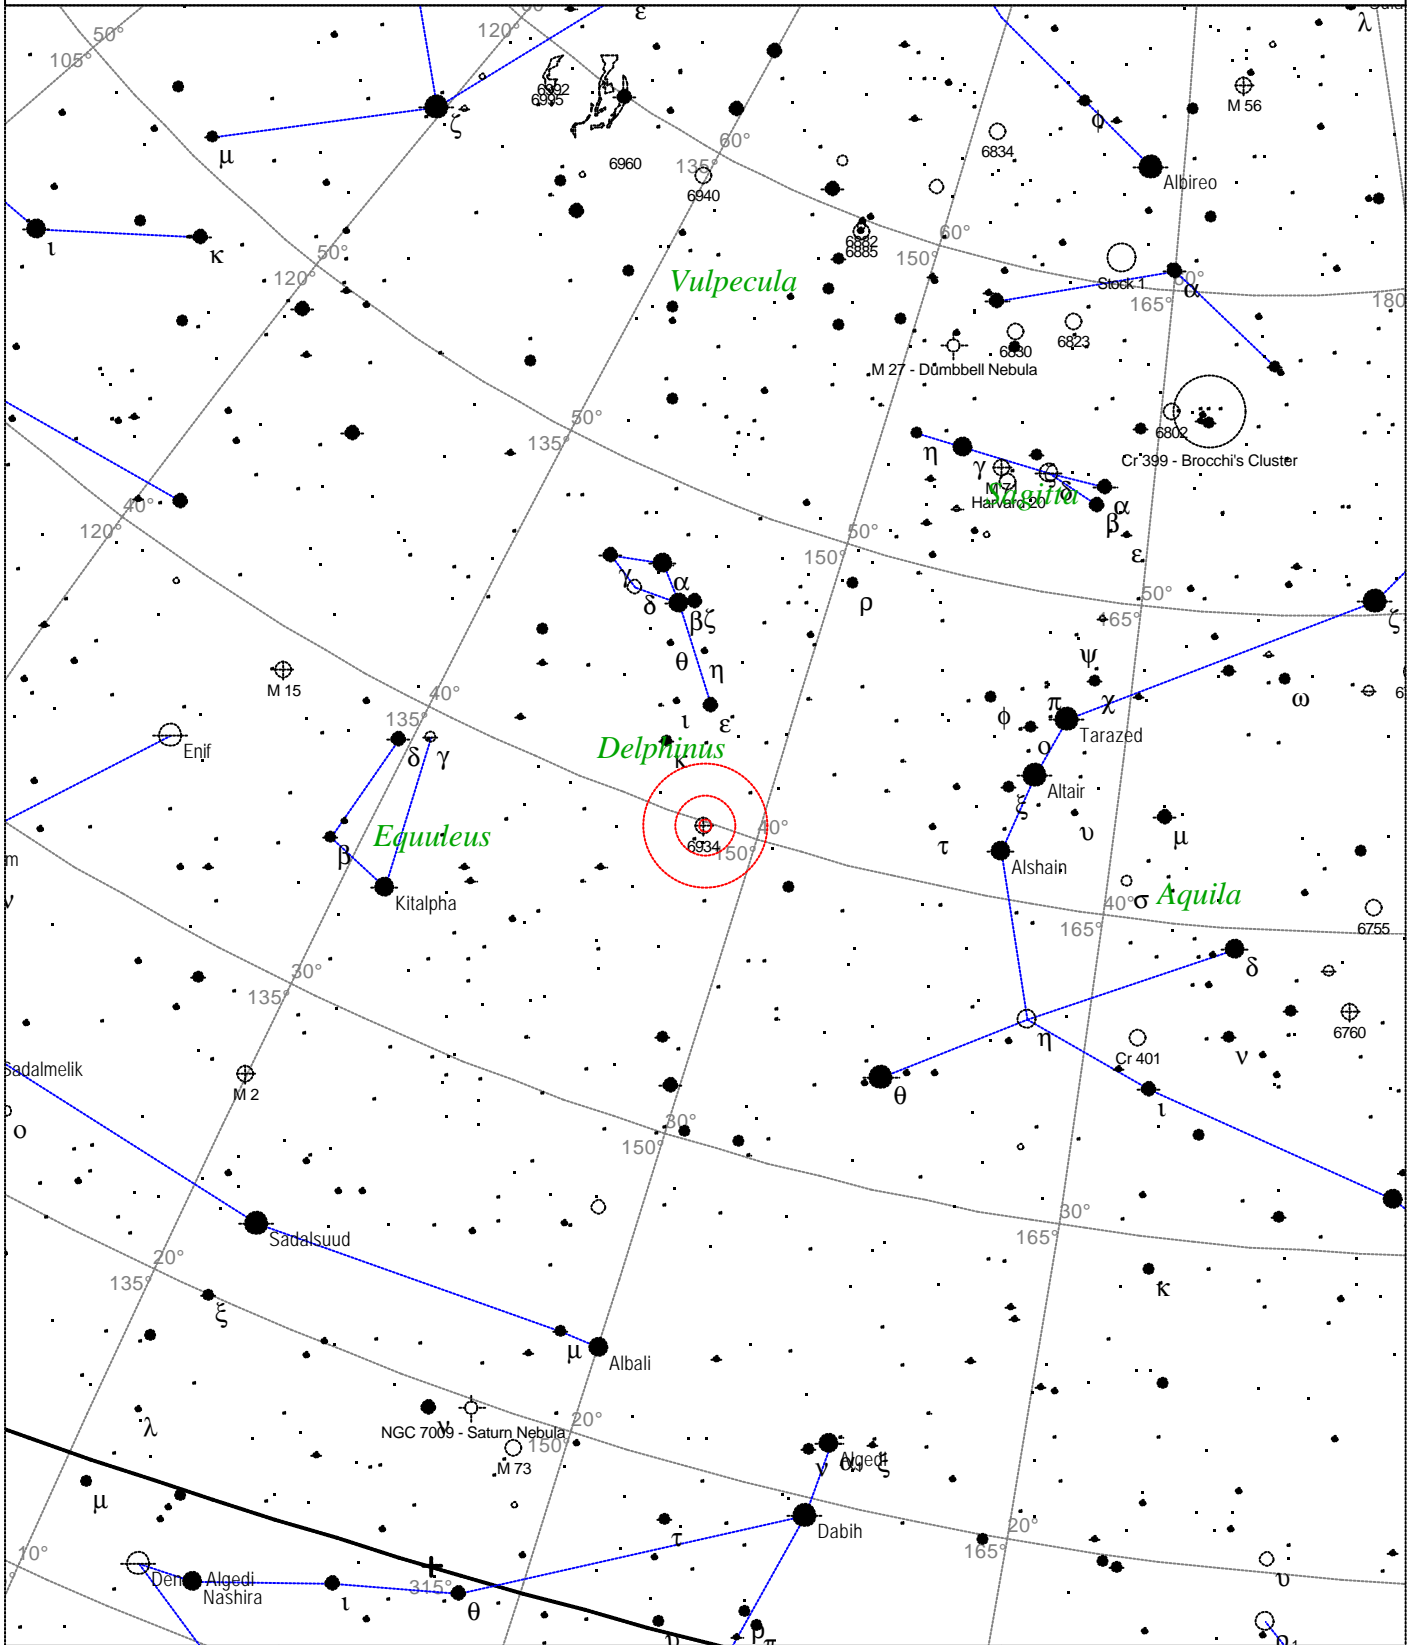

Caldwell 47 - NGC 6934

STARS ● <3 ● 3.5 ● 4 ● 4.5 ● 5 ● 5.5 ● 6 ● 6.5 ● >7	SYMBOLS ● Multiple star ○ Variable star ☄ Comet ☾ Galaxy □ Bright nebula □ Dark nebula ⊕ Globular cluster ○ Open cluster ♁ Planetary nebula ⊞ Quasar △ Radio source × X-ray source ○ Other object	<i>Caldwell 47 - NGC 6934</i> Type of object: Globular cluster Magnitude: 8.8 Size: 6.2' Right ascension: 20h 34m 20s Declination: +7° 24' 52" Constellation: Delphinus

Local Time: 19:40:11 12-Sep-2002   UTC: 19:40:11 12-Sep-2002   Sidereal Time: 18:56:39
Location: 53° 27' 0" N 2° 31' 0" W   RA: 20h34m20s Dec: +7° 24' Field: 45.0°   Julian Day: 2452530.3196