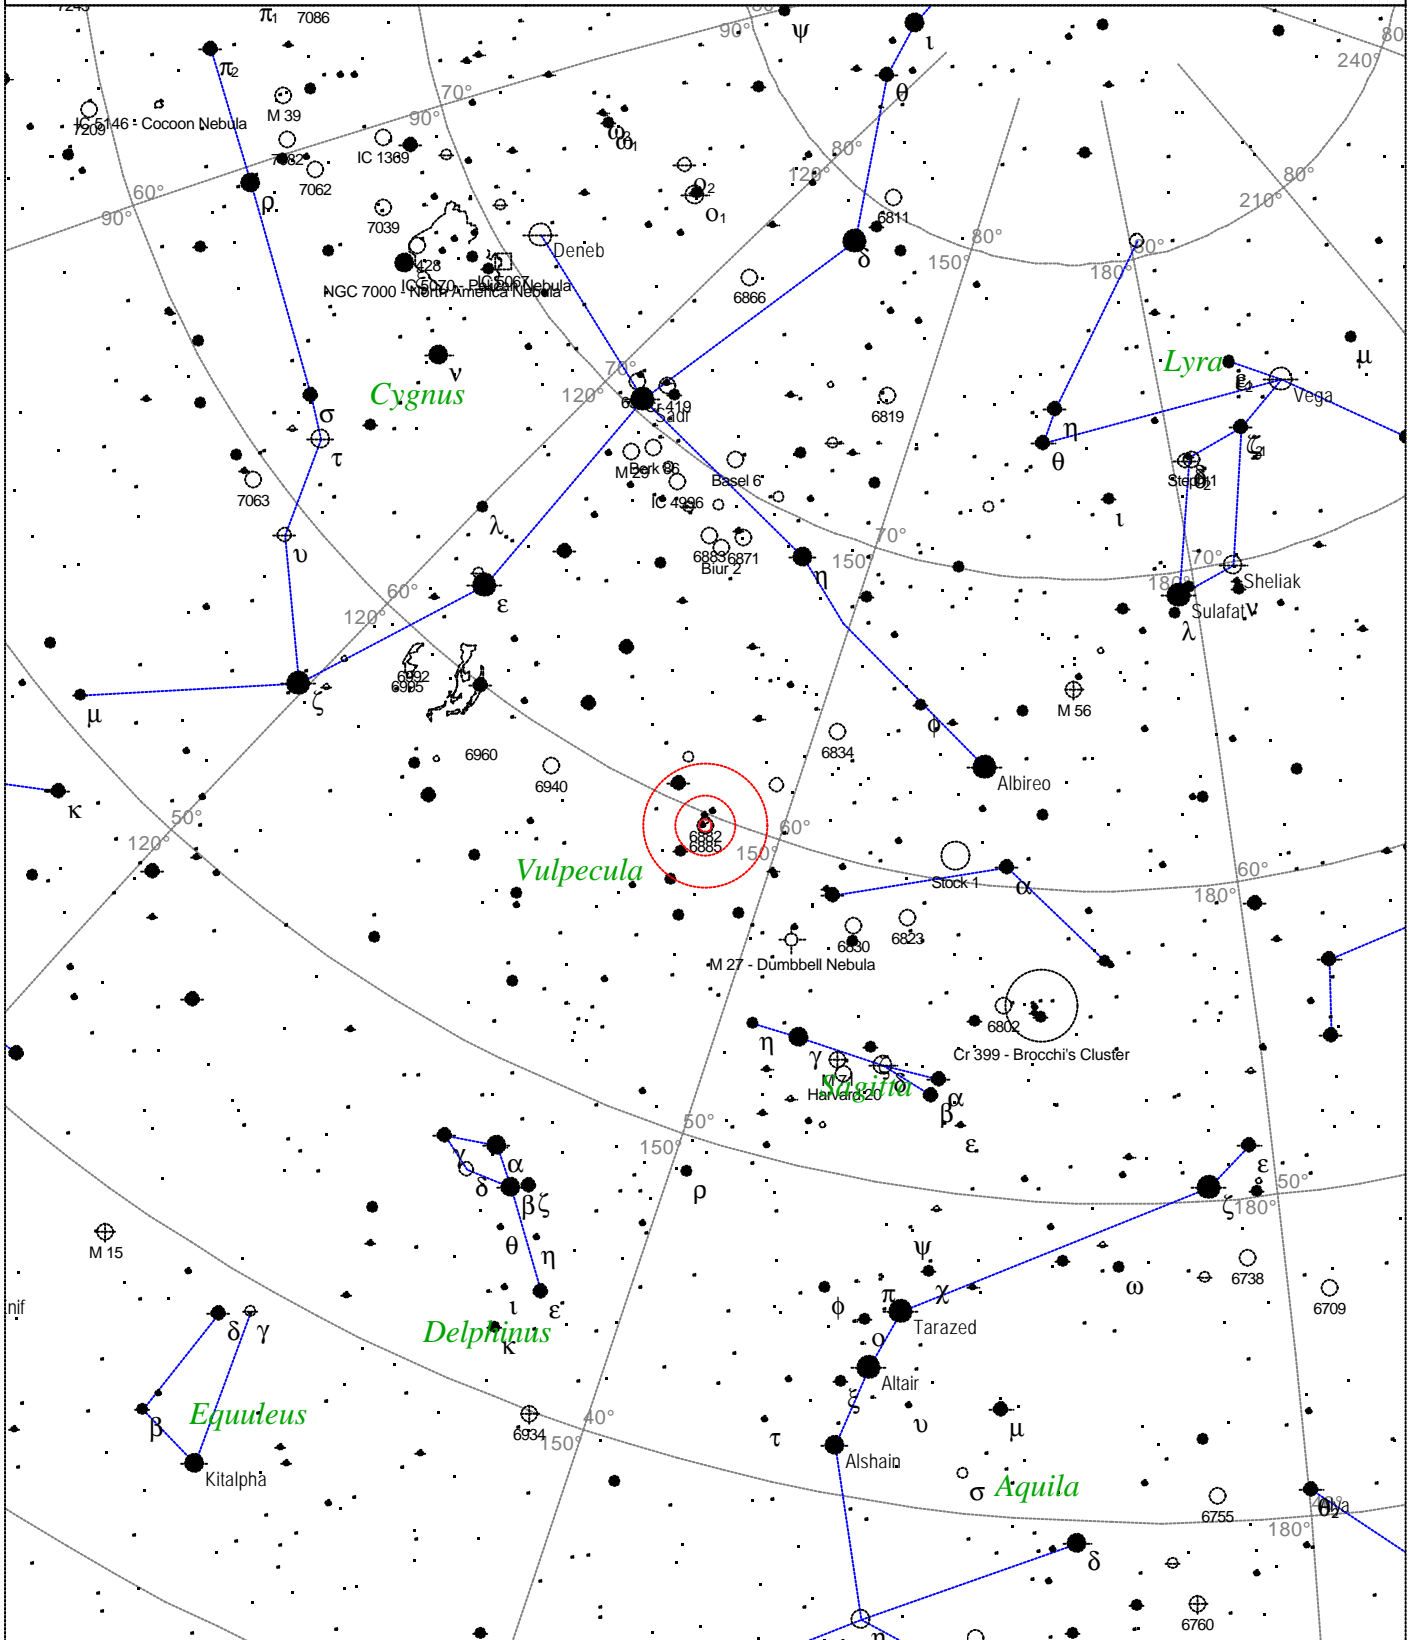

Caldwell 37 - NGC 6885

STARS ● <3 ● 3.5 ● 4 ● 4.5 ● 5 ● 5.5 ● 6 ● 6.5 ● >7	SYMBOLS ● Multiple star ○ Variable star ☄ Comet ☾ Galaxy □ Bright nebula ◻ Dark nebula ⊕ Globular cluster ○ Open cluster ⊕ Planetary nebula ⊗ Quasar △ Radio source × X-ray source ○ Other object	<i>Caldwell 37 - NGC 6885</i> Type of object: Open cluster Magnitude: 5.7 Size: 7.0' Right ascension: 20h 12m 5s Declination: +26° 29' 36" Constellation: Vulpecula

Local Time: 19:40:11 12-Sep-2002   UTC: 19:40:11 12-Sep-2002   Sidereal Time: 18:56:39
Location: 53° 27' 0" N 2° 31' 0" W   RA: 20h12m05s Dec: +26° 29' Field: 45.0°   Julian Day: 2452530.3196