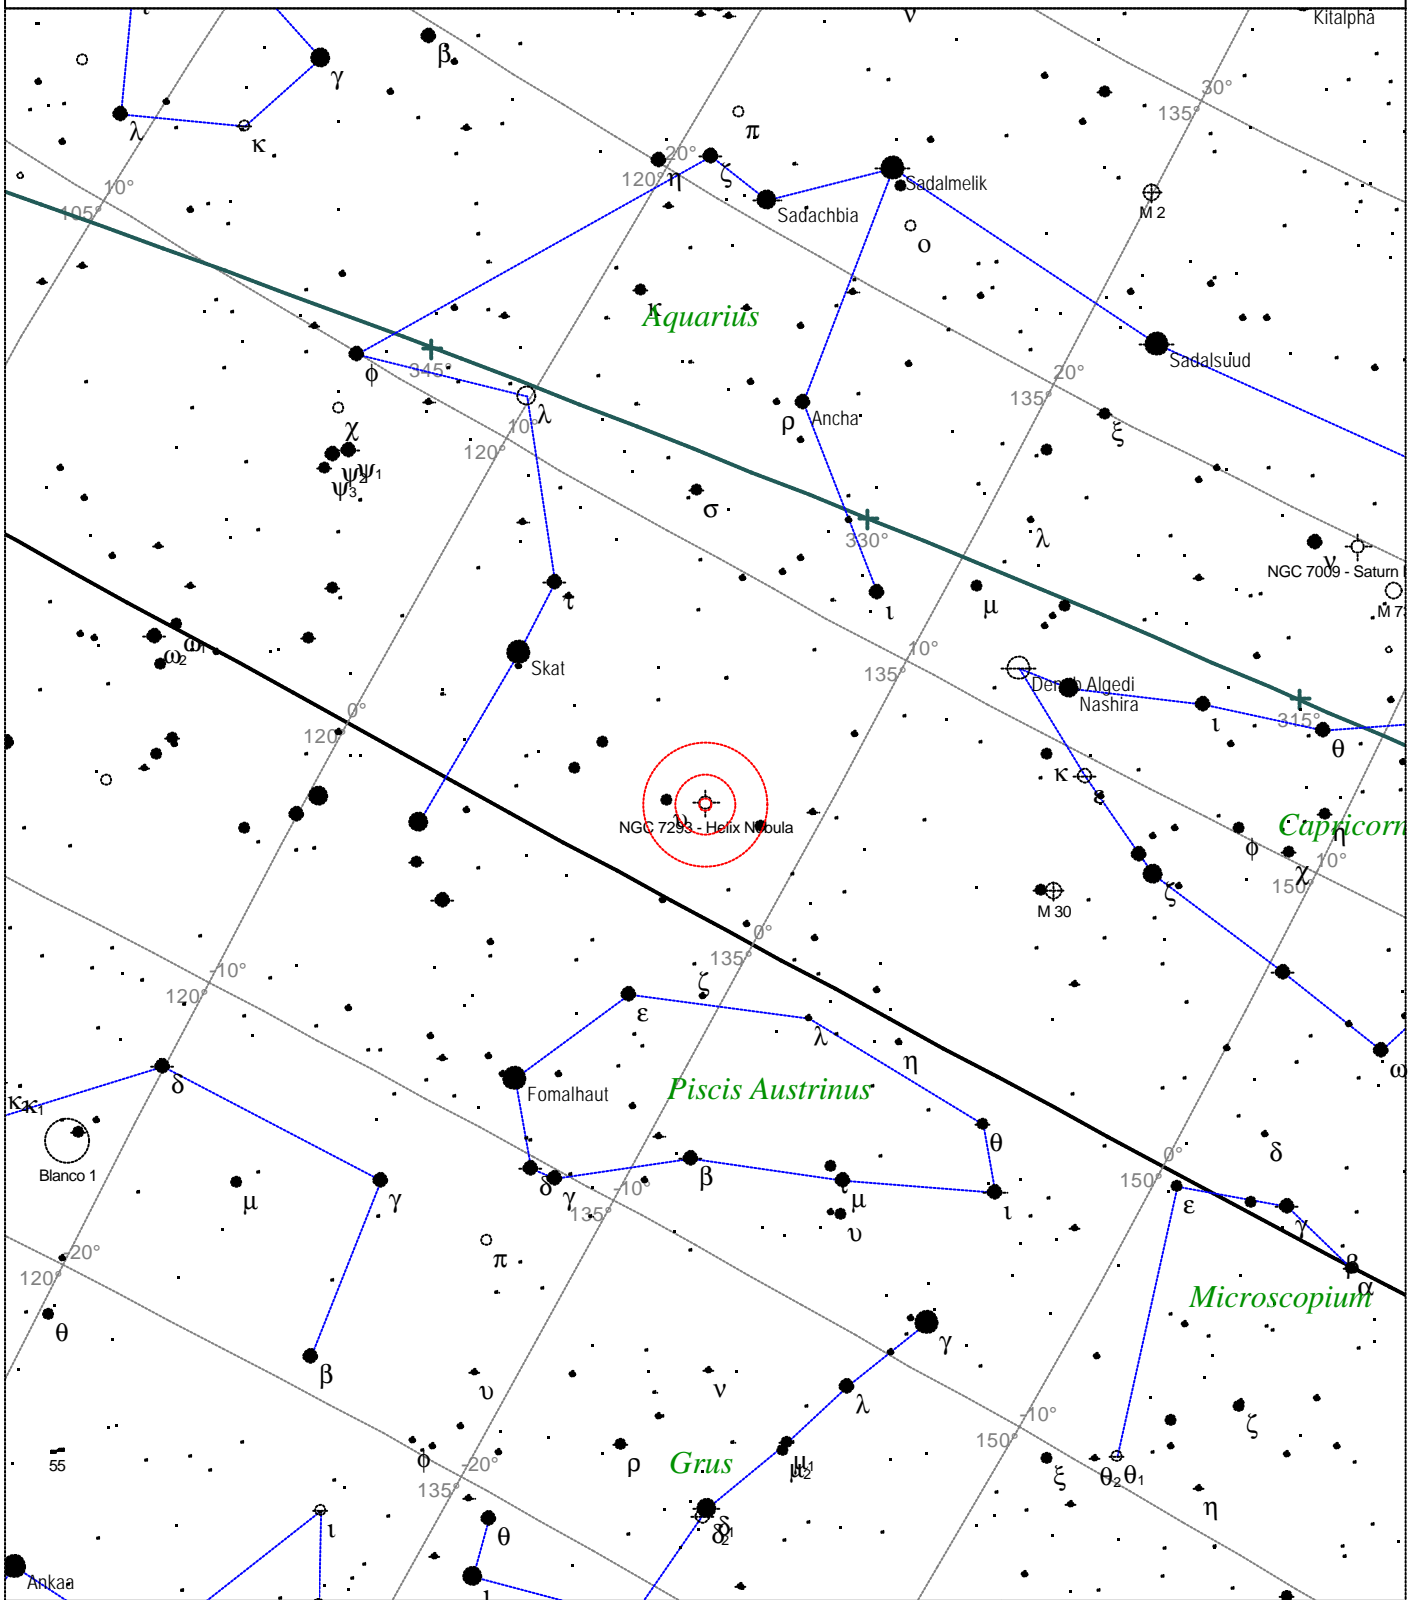

Caldwell 63 - Helix Nebula

STARS ● <3 ● 3.5 ● 4 ● 4.5 ● 5 ● 5.5	SYMBOLS ● Multiple star ○ Variable star ☄ Comet ☾ Galaxy □ Bright nebula □ Dark nebula ⊕ Globular cluster ○ Open cluster ⊕ Planetary nebula ☄ Quasar △ Radio source × X-ray source ○ Other object	<i>Caldwell 63 - NGC 7293</i> Popular name: <i>Helix Nebula</i> Type of object: <i>Planetary nebula</i> Magnitude: 6.5 Size: 12.8' Right ascension: 22h 29m 48s Declination: -20° 49' 24" Constellation: <i>Aquarius</i>

Local Time: 19:40:11 12-Sep-2002	UTC: 19:40:11 12-Sep-2002	Sidereal Time: 18:56:39
Location: 53° 27' 0" N 2° 31' 0" W	RA: 22h29m48s Dec: -20° 49' Field: 45.0°	Julian Day: 2452530.3196