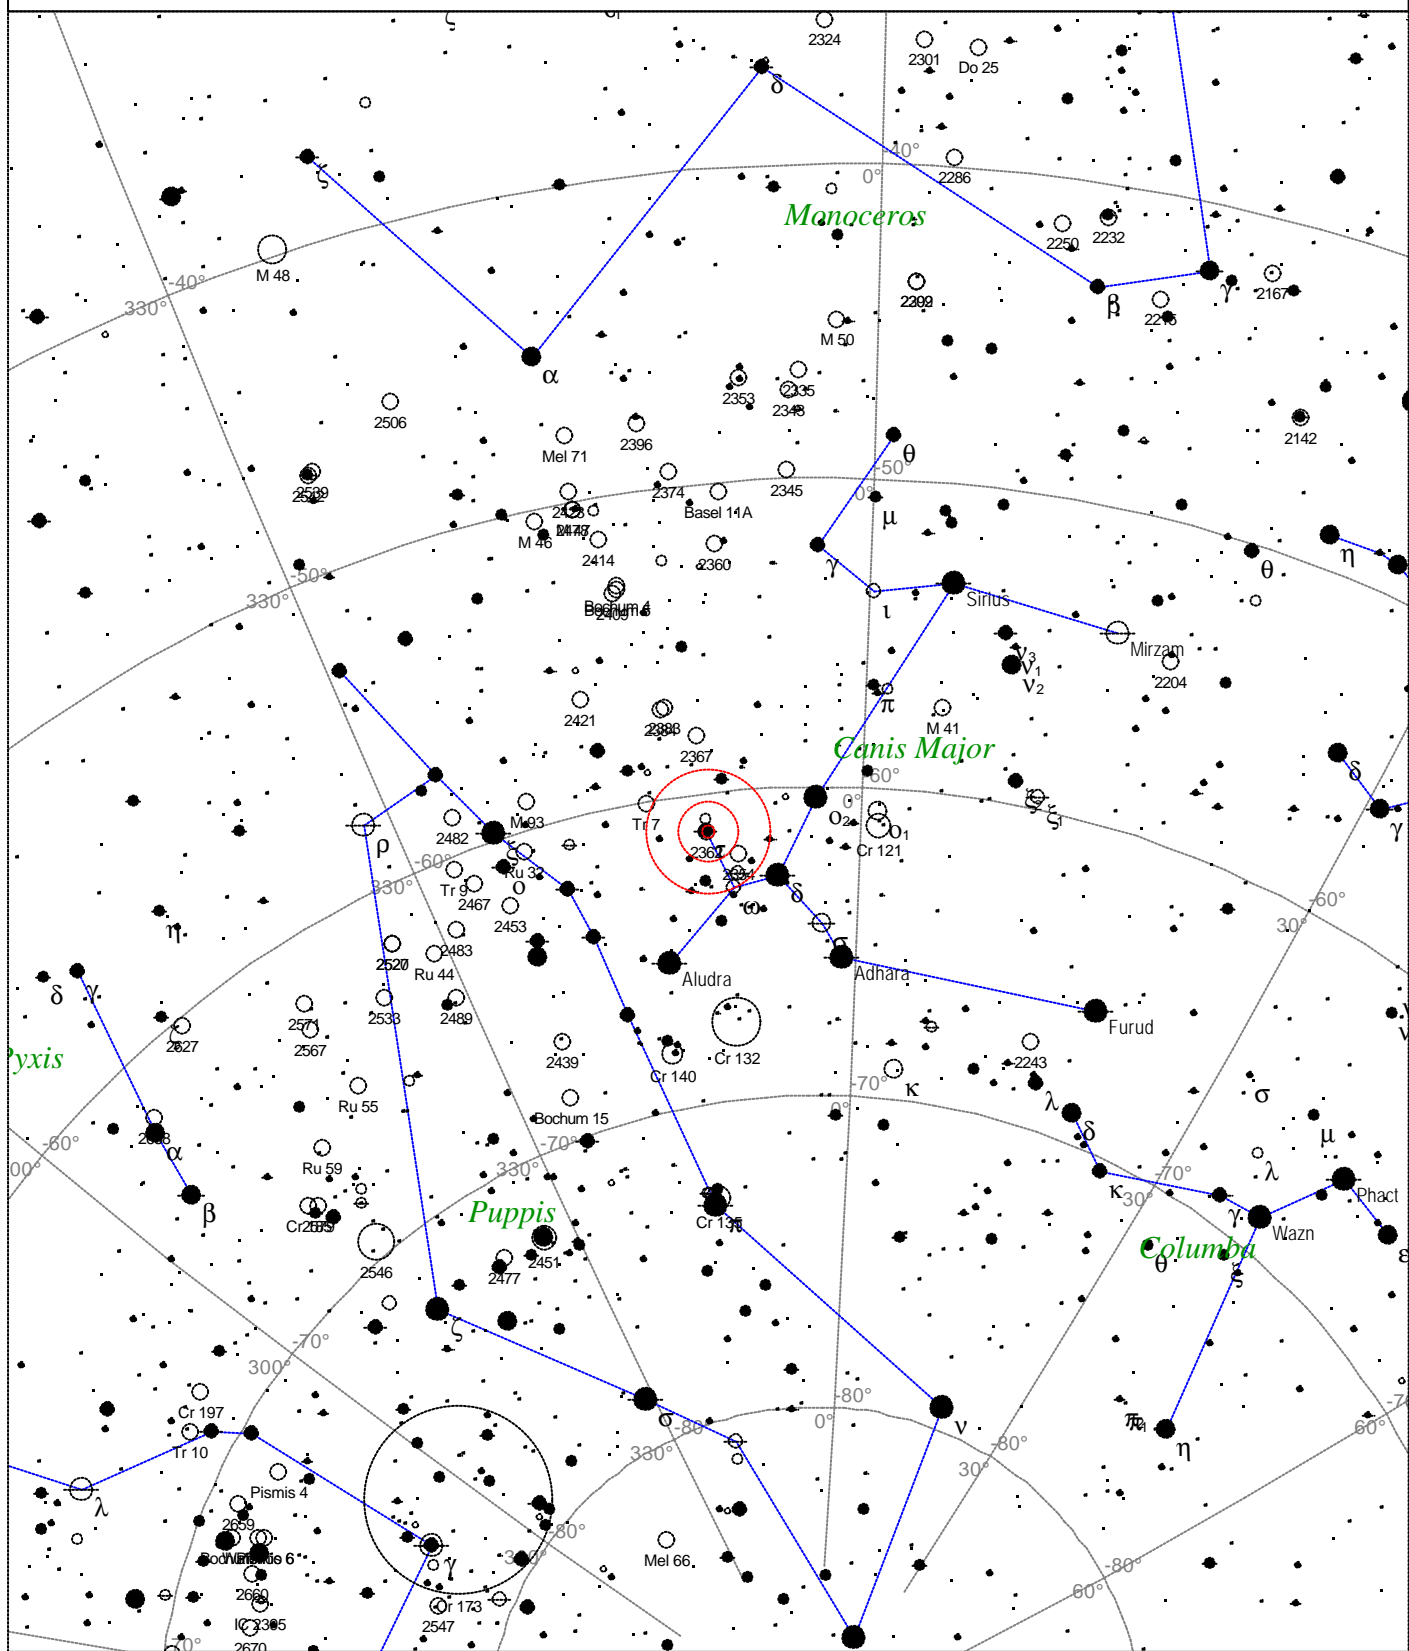

Caldwell 64 - NGC 2362

STARS ● <3 ● 3.5 ● 4 ● 4.5 ● 5 ● 5.5 ● 6 ● 6.5 ● >7	SYMBOLS ● Multiple star ○ Variable star ☄ Comet ☾ Galaxy □ Bright nebula ◻ Dark nebula ⊕ Globular cluster ○ Open cluster ⊕ Planetary nebula ⊗ Quasar △ Radio source × X-ray source ○ Other object	<i>Caldwell 64 - NGC 2362</i> <i>Type of object: Open cluster</i> <i>Magnitude: 4.1</i> <i>Size: 8.0'</i> <i>Right ascension: 7h 18m 47s</i> <i>Declination: -24° 57' 14"</i> <i>Constellation: Canis Major</i>

Local Time: 19:40:11 12-Sep-2002	UTC: 19:40:11 12-Sep-2002	Sidereal Time: 18:56:39
Location: 53° 27' 0" N 2° 31' 0" W	RA: 7h18m47s Dec: -24° 57' Field: 45.0°	Julian Day: 2452530.3196