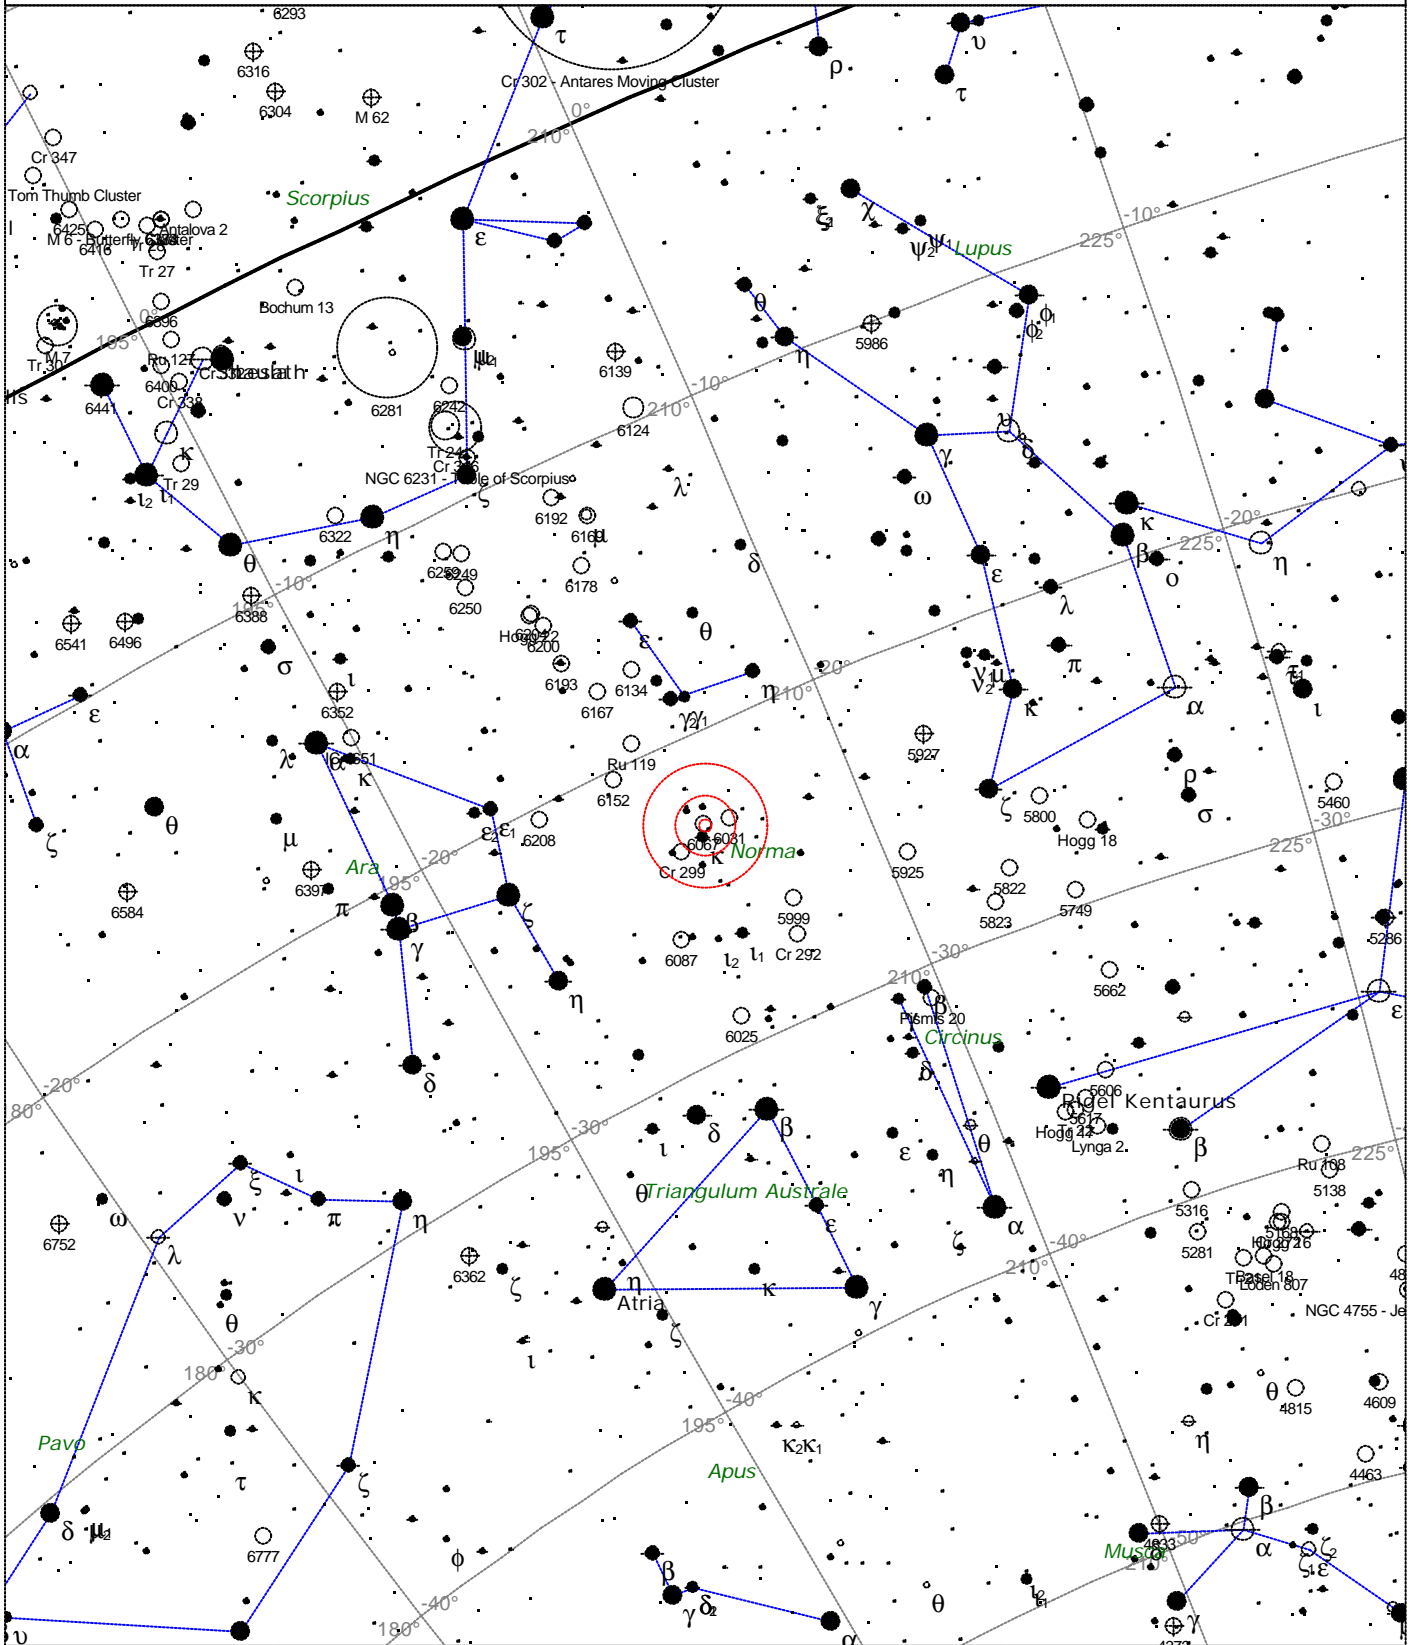

Caldwell 89 - NGC 6067

STARS		SYMBOLS			Caldwell 89 - NGC 6067 Type of object: Open cluster Magnitude: 5.0 Size: 14.0' Right ascension: 16h 13m 21s Declination: -54° 13' 42" Constellation: Norma
● <3	· 6	● Multiple star	◻ Dark nebula	△ Radio source	
● 3.5	· 6.5	○ Variable star	⊕ Globular cluster	× X-ray source	
● 4	· >7	☄ Comet	○ Open cluster	○ Other object	
● 4.5		☄ Galaxy	♁ Planetary nebula		
● 5		◻ Bright nebula	☄ Quasar		
● 5.5					

Local Time: 19:40:11 12-Sep-2002
Location: 53° 27' 0" N 2° 31' 0" W

UTC: 19:40:11 12-Sep-2002
RA: 16h13m21s Dec: -54° 13' Field: 45.0°

Sidereal Time: 18:56:39
Julian Day: 2452530.3196