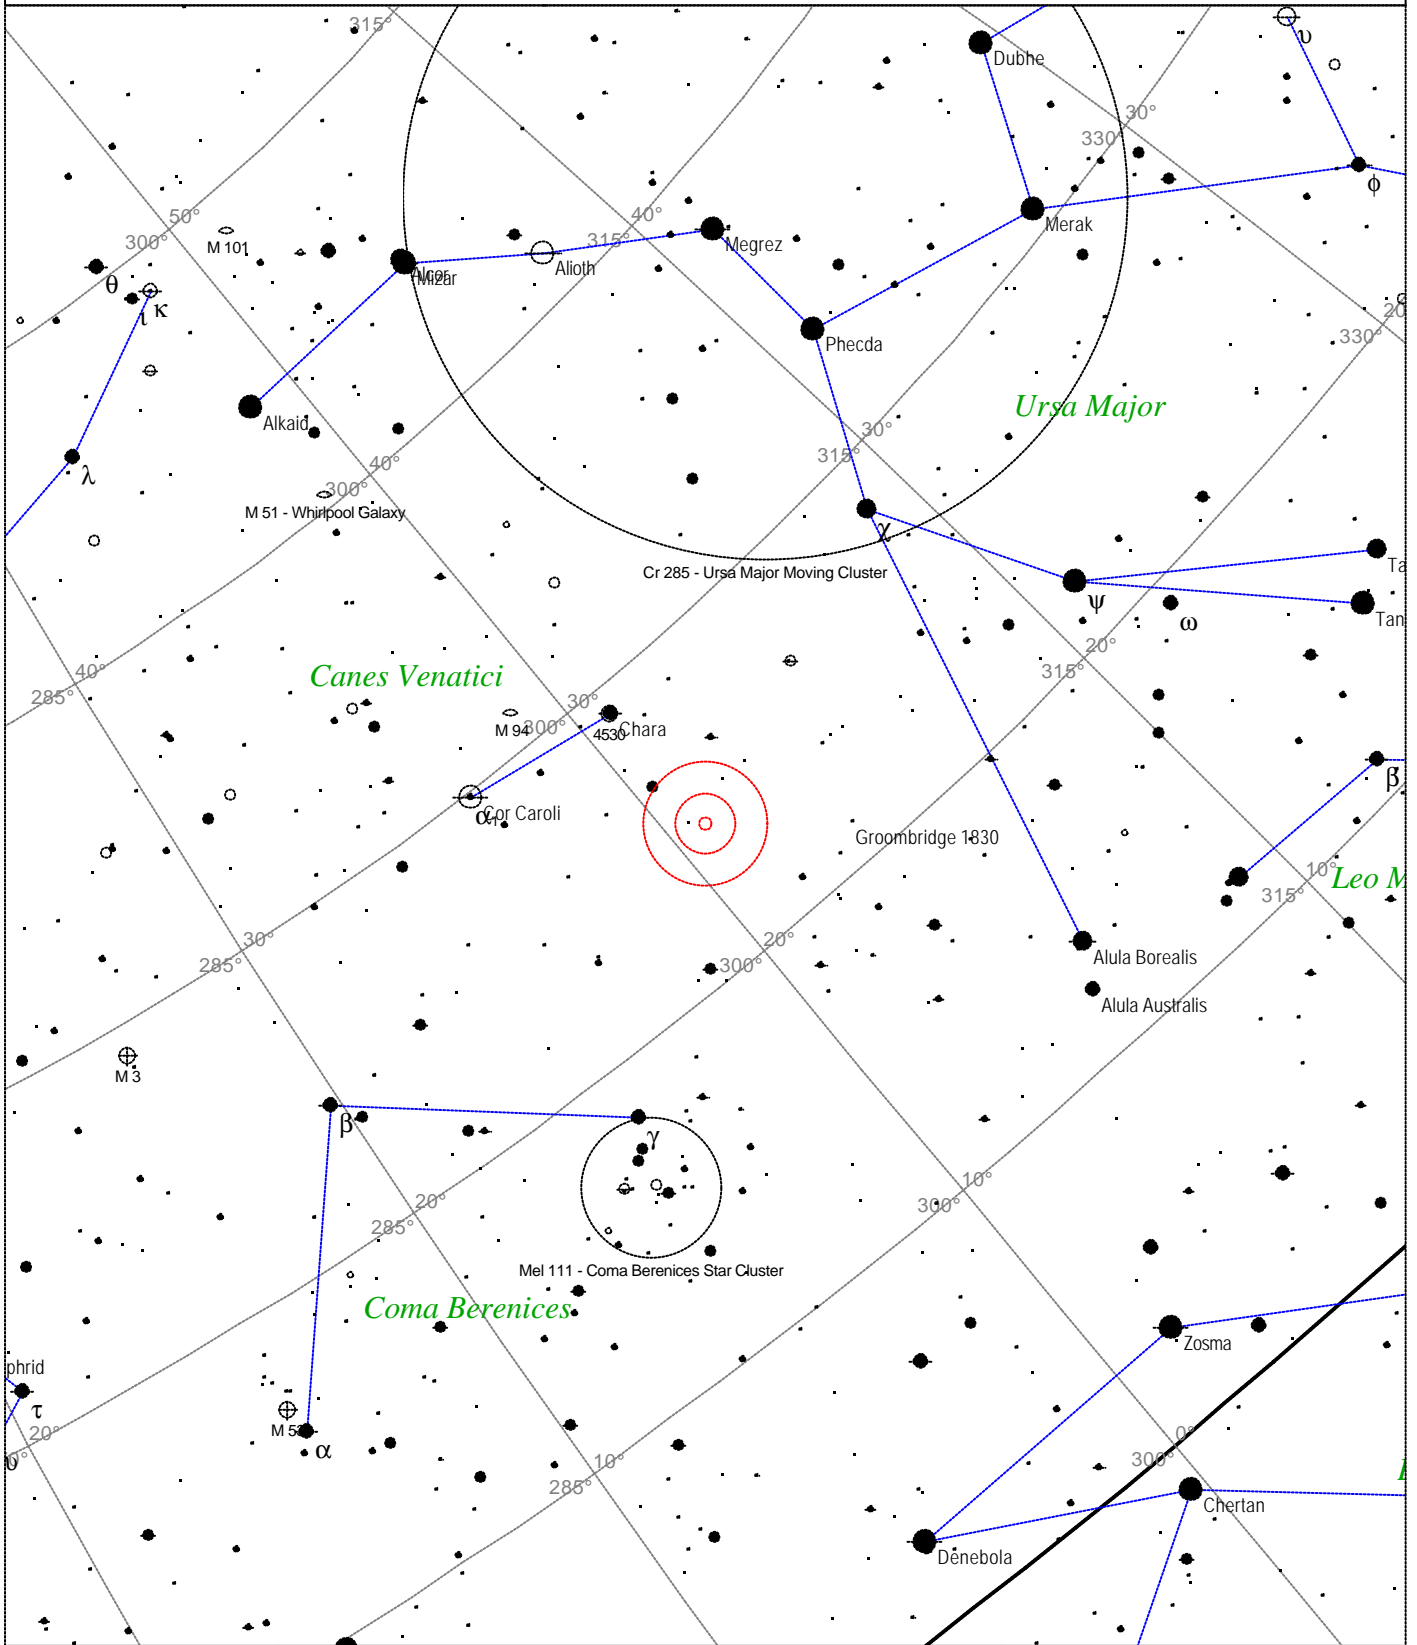

Caldwell 26 - NGC 4244

STARS ● <3 ● 3.5 ● 4 ● 4.5 ● 5 ● 5.5 ● 6 ● 6.5 ● >7	SYMBOLS ● Multiple star ○ Variable star ☄ Comet ☾ Galaxy □ Bright nebula ◻ Dark nebula ⊕ Globular cluster ○ Open cluster ♁ Planetary nebula ☉ Quasar △ Radio source ✕ X-ray source ○ Other object	<i>Caldwell 26 - NGC 4244</i> Type of object: Galaxy Magnitude: 10.7 Surface brightness: 12.6 mag/sq arcmin Size: 15.9'x1.8' Position angle: 48° Right ascension: 12h 17m 36s Declination: +37° 47' 47"

Local Time: 19:40:11 12-Sep-2002
Location: 53° 27' 0" N 2° 31' 0" W

UTC: 19:40:11 12-Sep-2002
RA: 12h17m36s Dec: +37° 47' Field: 45.0°

Sidereal Time: 18:56:39
Julian Day: 2452530.3196