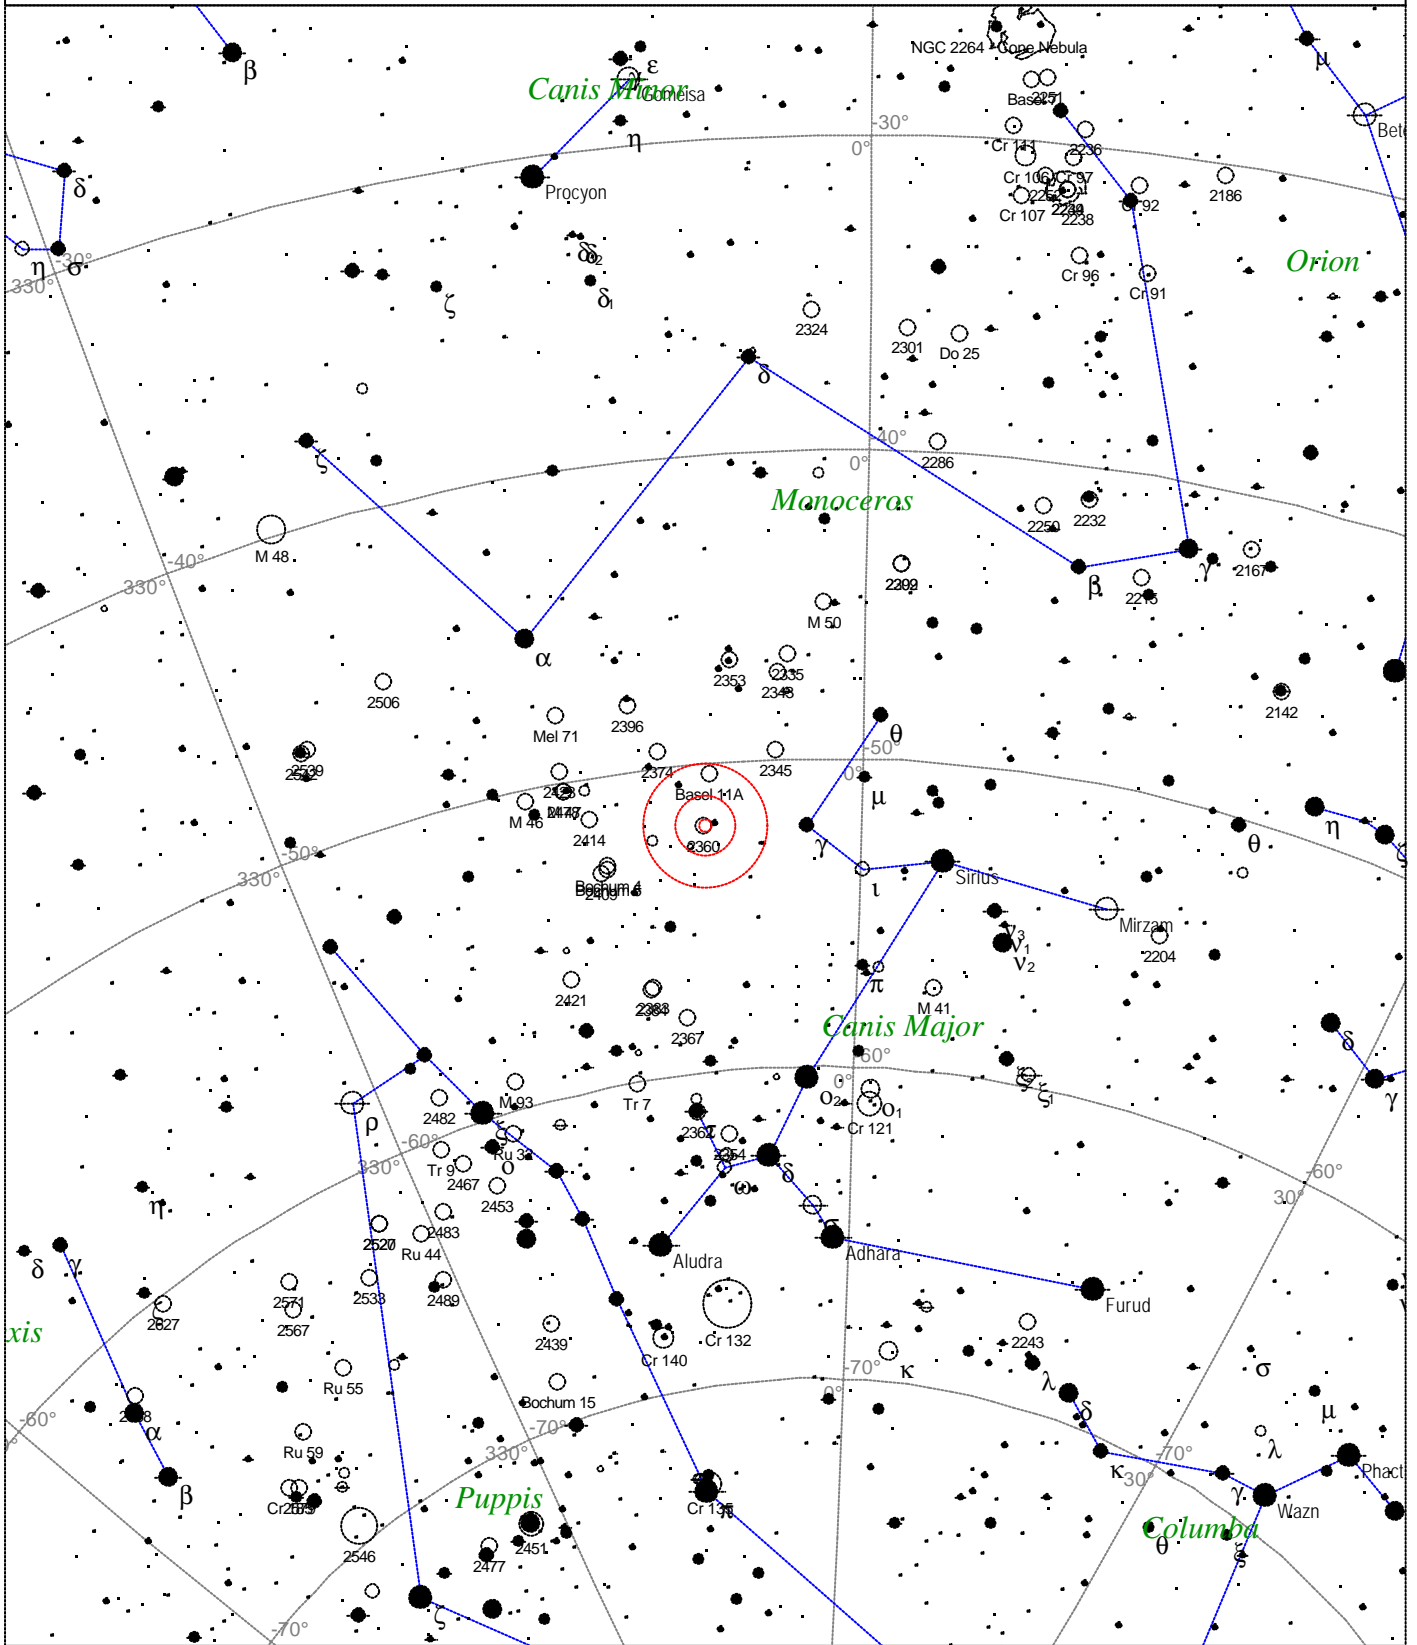

Caldwell 58 - NGC 2360

STARS ● <3 ● 3.5 ● 4 ● 4.5 ● 5 ● 5.5 ● 6 ● 6.5 ● >7	SYMBOLS ● Multiple star ○ Variable star ☄ Comet ☐ Galaxy ☐ Bright nebula ☐ Dark nebula ⊕ Globular cluster ○ Open cluster ⊕ Planetary nebula ☒ Quasar △ Radio source × X-ray source ○ Other object	<i>Caldwell 58 - NGC 2360</i> Type of object: Open cluster Magnitude: 7.2 Size: 13.0' Right ascension: 7h 17m 49s Declination: -15° 38' 30" Constellation: Canis Major

Local Time: 19:40:11 12-Sep-2002	UTC: 19:40:11 12-Sep-2002	Sidereal Time: 18:56:39
Location: 53° 27' 0" N 2° 31' 0" W	RA: 7h17m49s Dec: -15° 38' Field: 45.0°	Julian Day: 2452530.3196