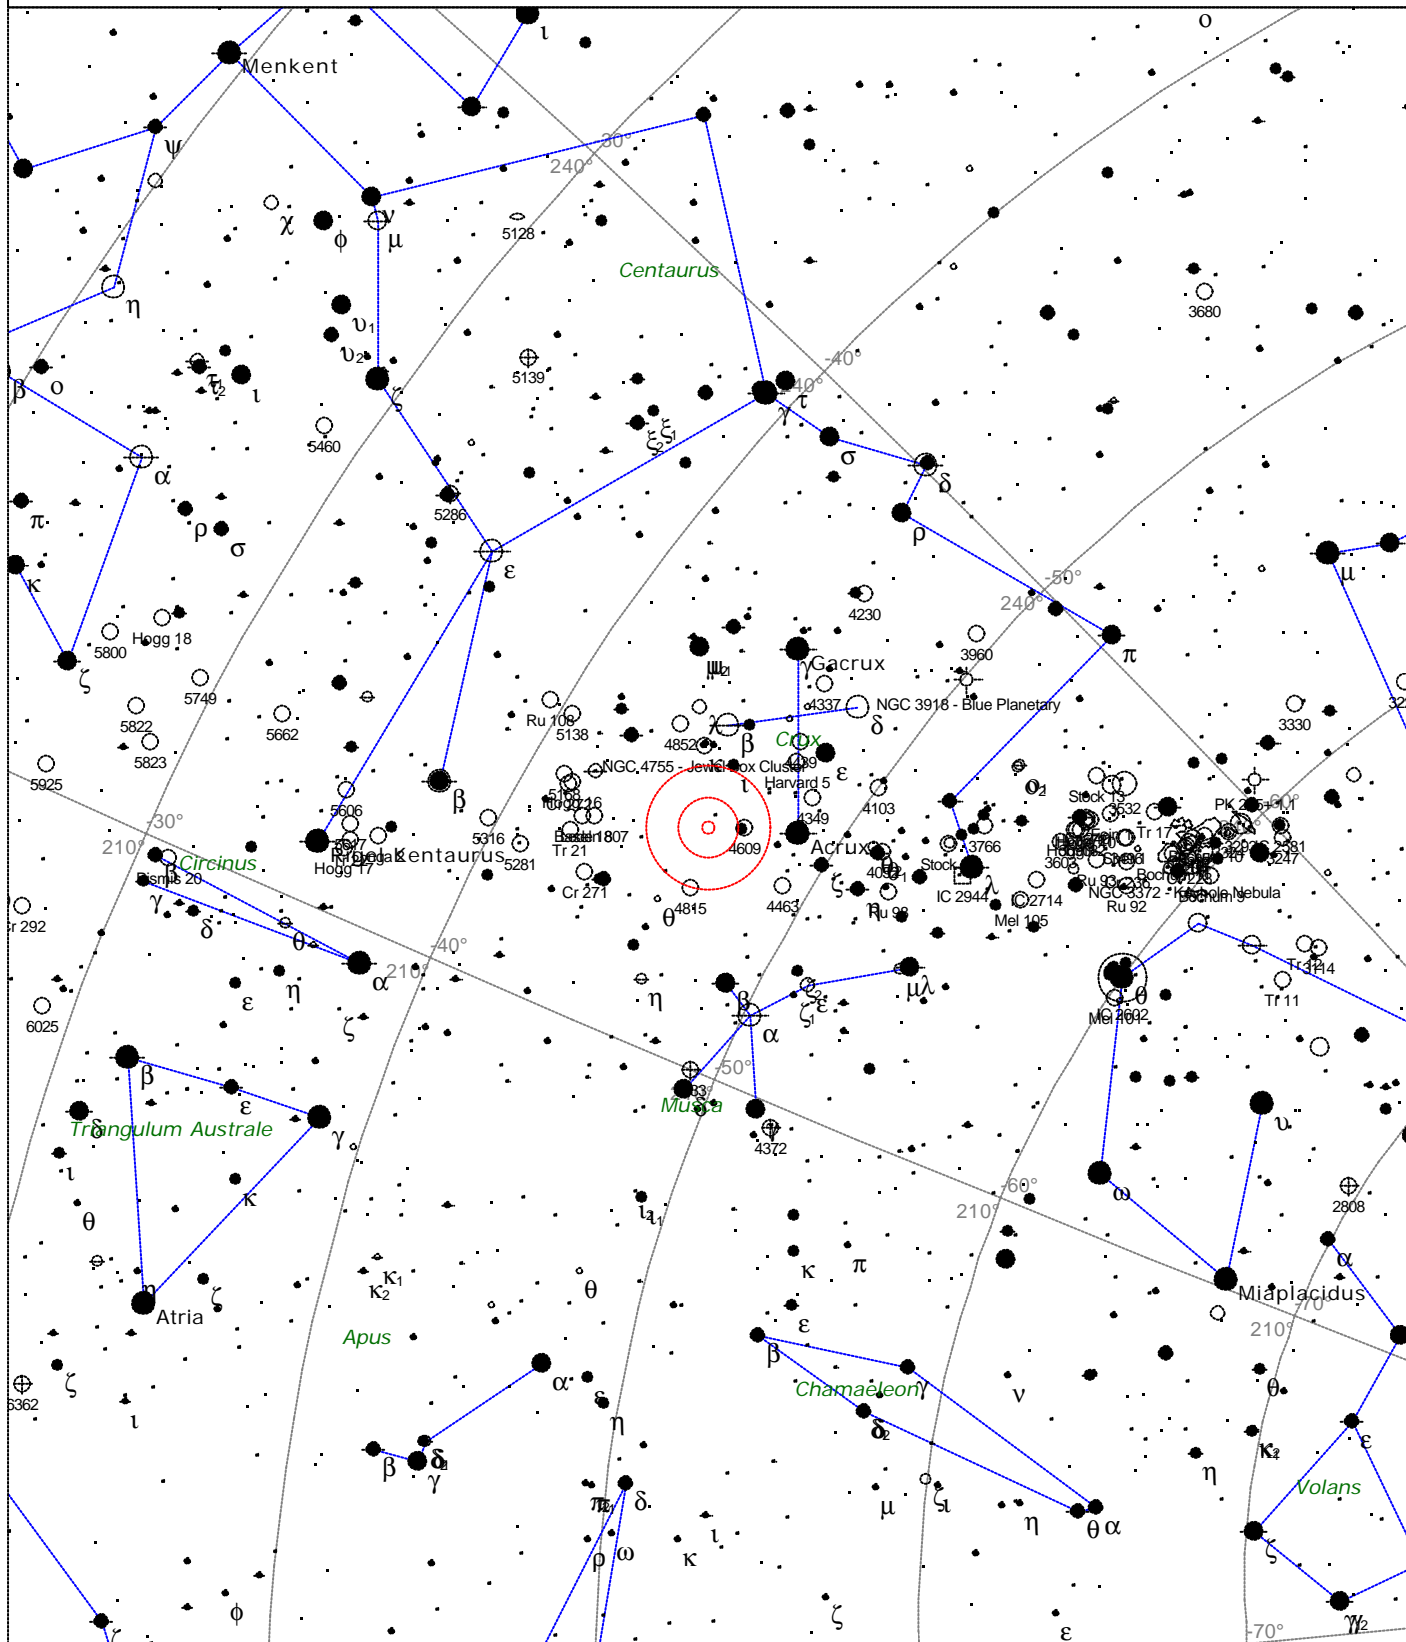

Caldwell 99 - Coalsack

STARS ● <3 ● 3.5 ● 4 ● 4.5 ● 5 ● 5.5	SYMBOLS ● Multiple star ○ Variable star ☾ Comet ☾ Galaxy □ Bright nebula □ Dark nebula ⊕ Globular cluster ○ Open cluster ⊕ Planetary nebula ⊗ Quasar △ Radio source × X-ray source ○ Other object	<i>Caldwell 99 - Coalsack</i> <i>Type of object: Dark nebula</i> <i>Size: 400.0'</i> <i>Right ascension: 12h 53m 6s</i> <i>Declination: -63° 0' 50"</i> <i>Constellation: Crux</i>

Local Time: 19:40:11 12-Sep-2002   UTC: 19:40:11 12-Sep-2002   Sidereal Time: 18:56:39
Location: 53° 27' 0" N 2° 31' 0" W   RA: 12h53m06s Dec: -63° 00' Field: 45.0°   Julian Day: 2452530.3196