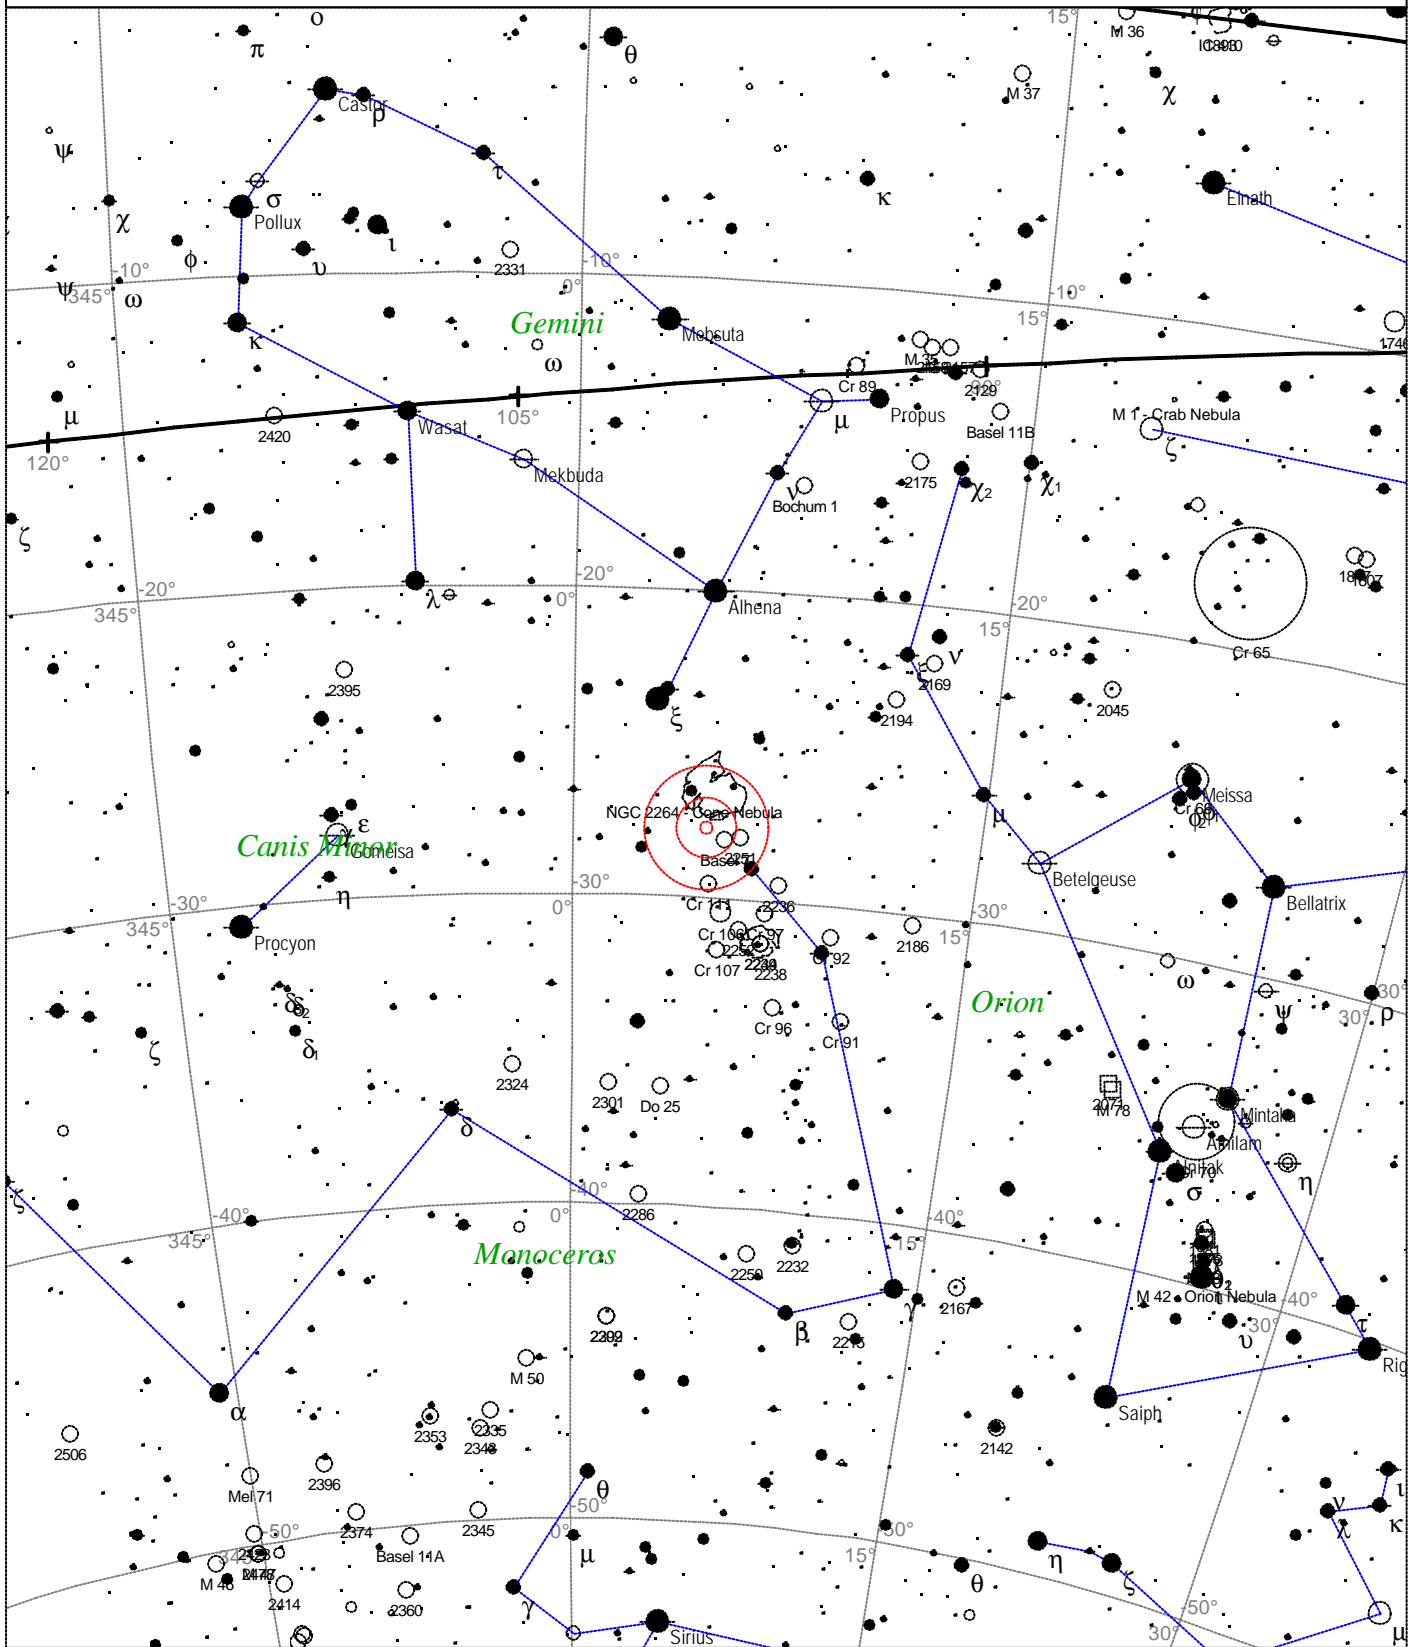

Caldwell 46 - NGC 2261

STARS ● <3 ● 3.5 ● 4 ● 4.5 ● 5 ● 5.5	SYMBOLS ● Multiple star ○ Variable star ☄ Comet ☐ Galaxy ☐ Bright nebula ☐ Dark nebula ⊕ Globular cluster ○ Open cluster ⊕ Planetary nebula ☒ Quasar △ Radio source × X-ray source ○ Other object	Caldwell 46 - NGC 2261

Local Time: 19:40:11 12-Sep-2002   UTC: 19:40:11 12-Sep-2002   Sidereal Time: 18:56:39
Location: 53° 27' 0" N 2° 31' 0" W   RA: 6h39m17s Dec: +8° 44' Field: 45.0°   Julian Day: 2452530.3196