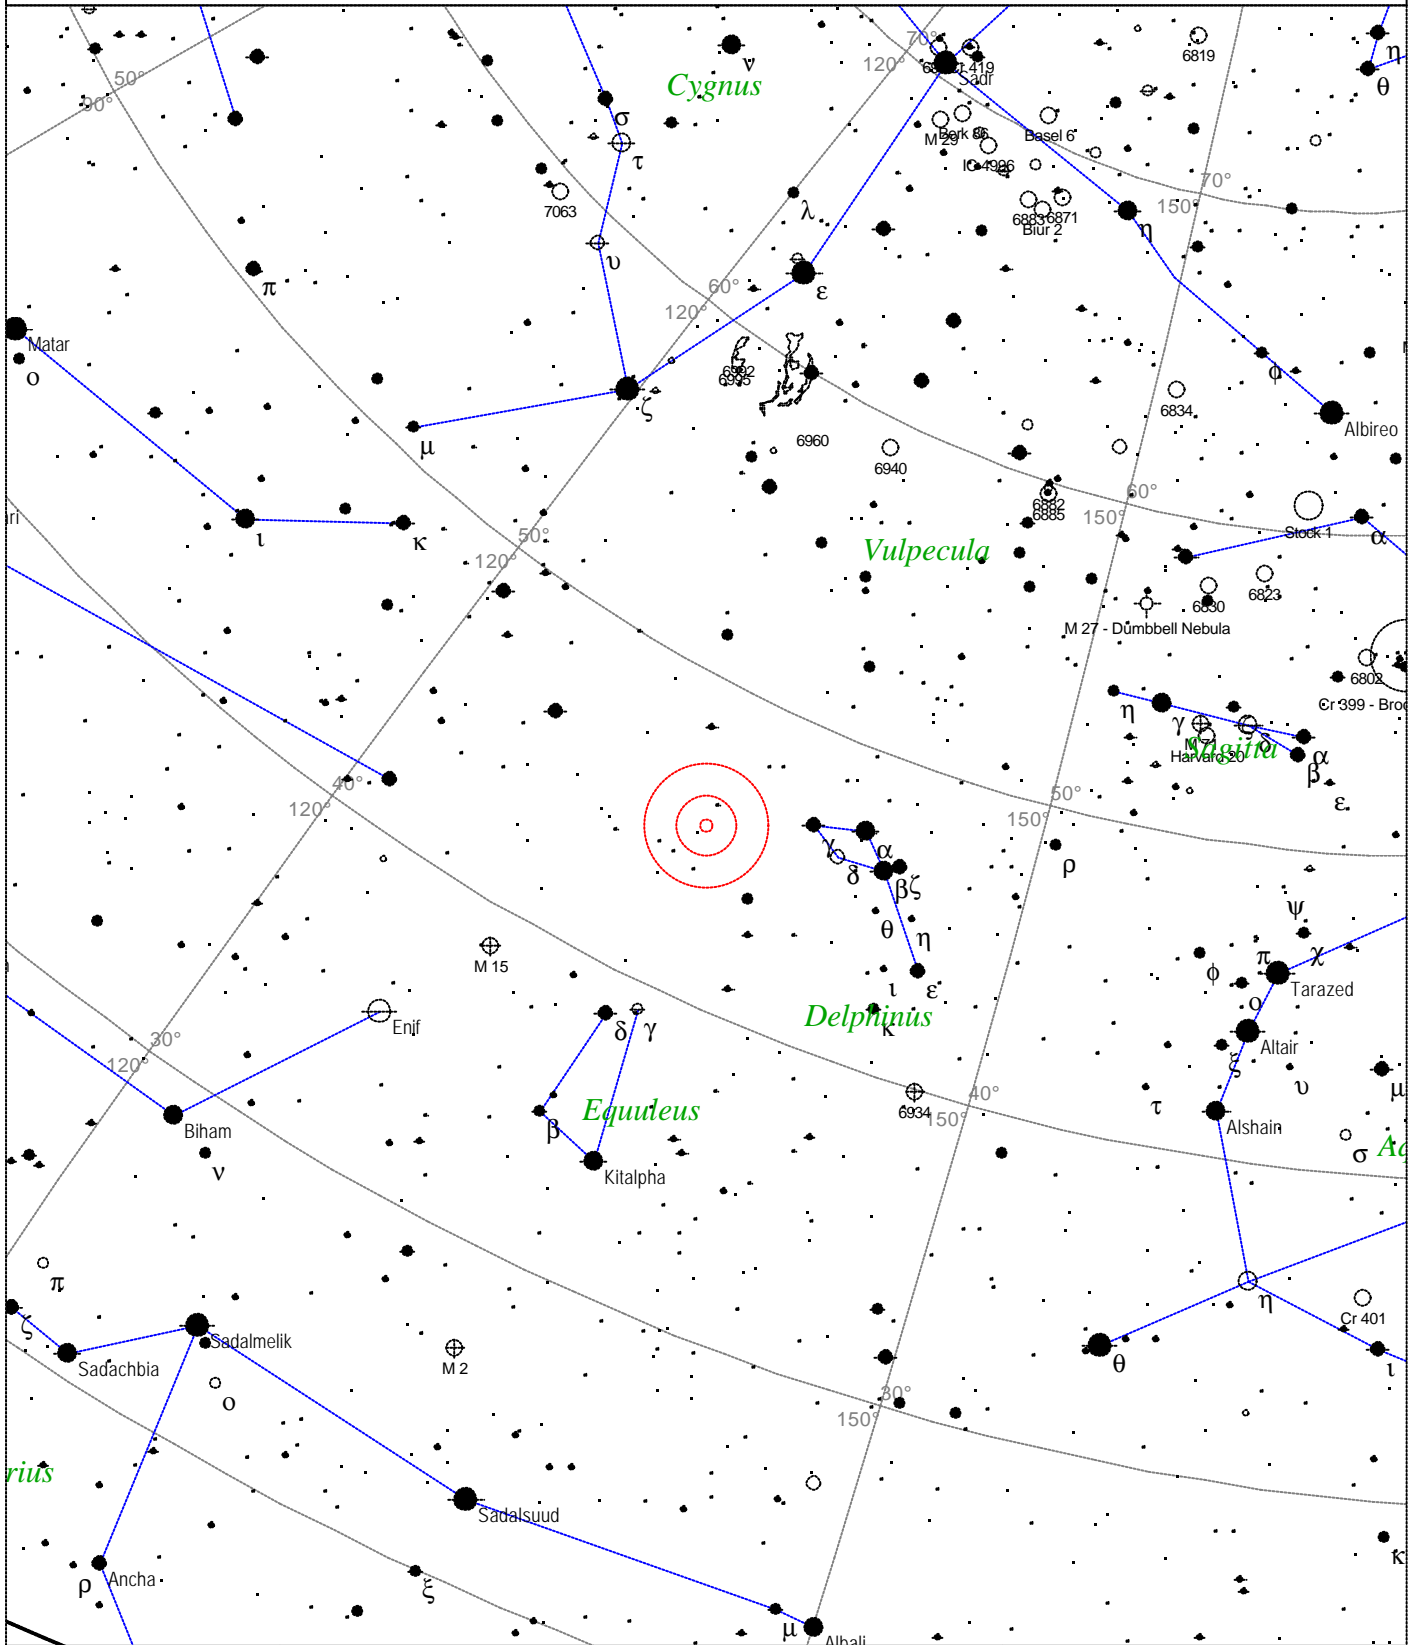

Caldwell 42 - NGC 7006

STARS ● <3 ● 3.5 ● 4 ● 4.5 ● 5 ● 5.5	SYMBOLS ● Multiple star ○ Variable star ☄ Comet ☾ Galaxy □ Bright nebula ◻ Dark nebula ⊕ Globular cluster ○ Open cluster ⊕ Planetary nebula ⊗ Quasar △ Radio source × X-ray source ○ Other object	<i>Caldwell 42 - NGC 7006</i> Type of object: Globular cluster Magnitude: 10.6 Size: 2.2' Right ascension: 21h 1m 37s Declination: +16° 11' 57" Constellation: Delphinus

Local Time: 19:40:11 12-Sep-2002   UTC: 19:40:11 12-Sep-2002   Sidereal Time: 18:56:39
Location: 53° 27' 0" N 2° 31' 0" W   RA: 21h01m37s Dec: +16° 11' Field: 45.0°   Julian Day: 2452530.3196