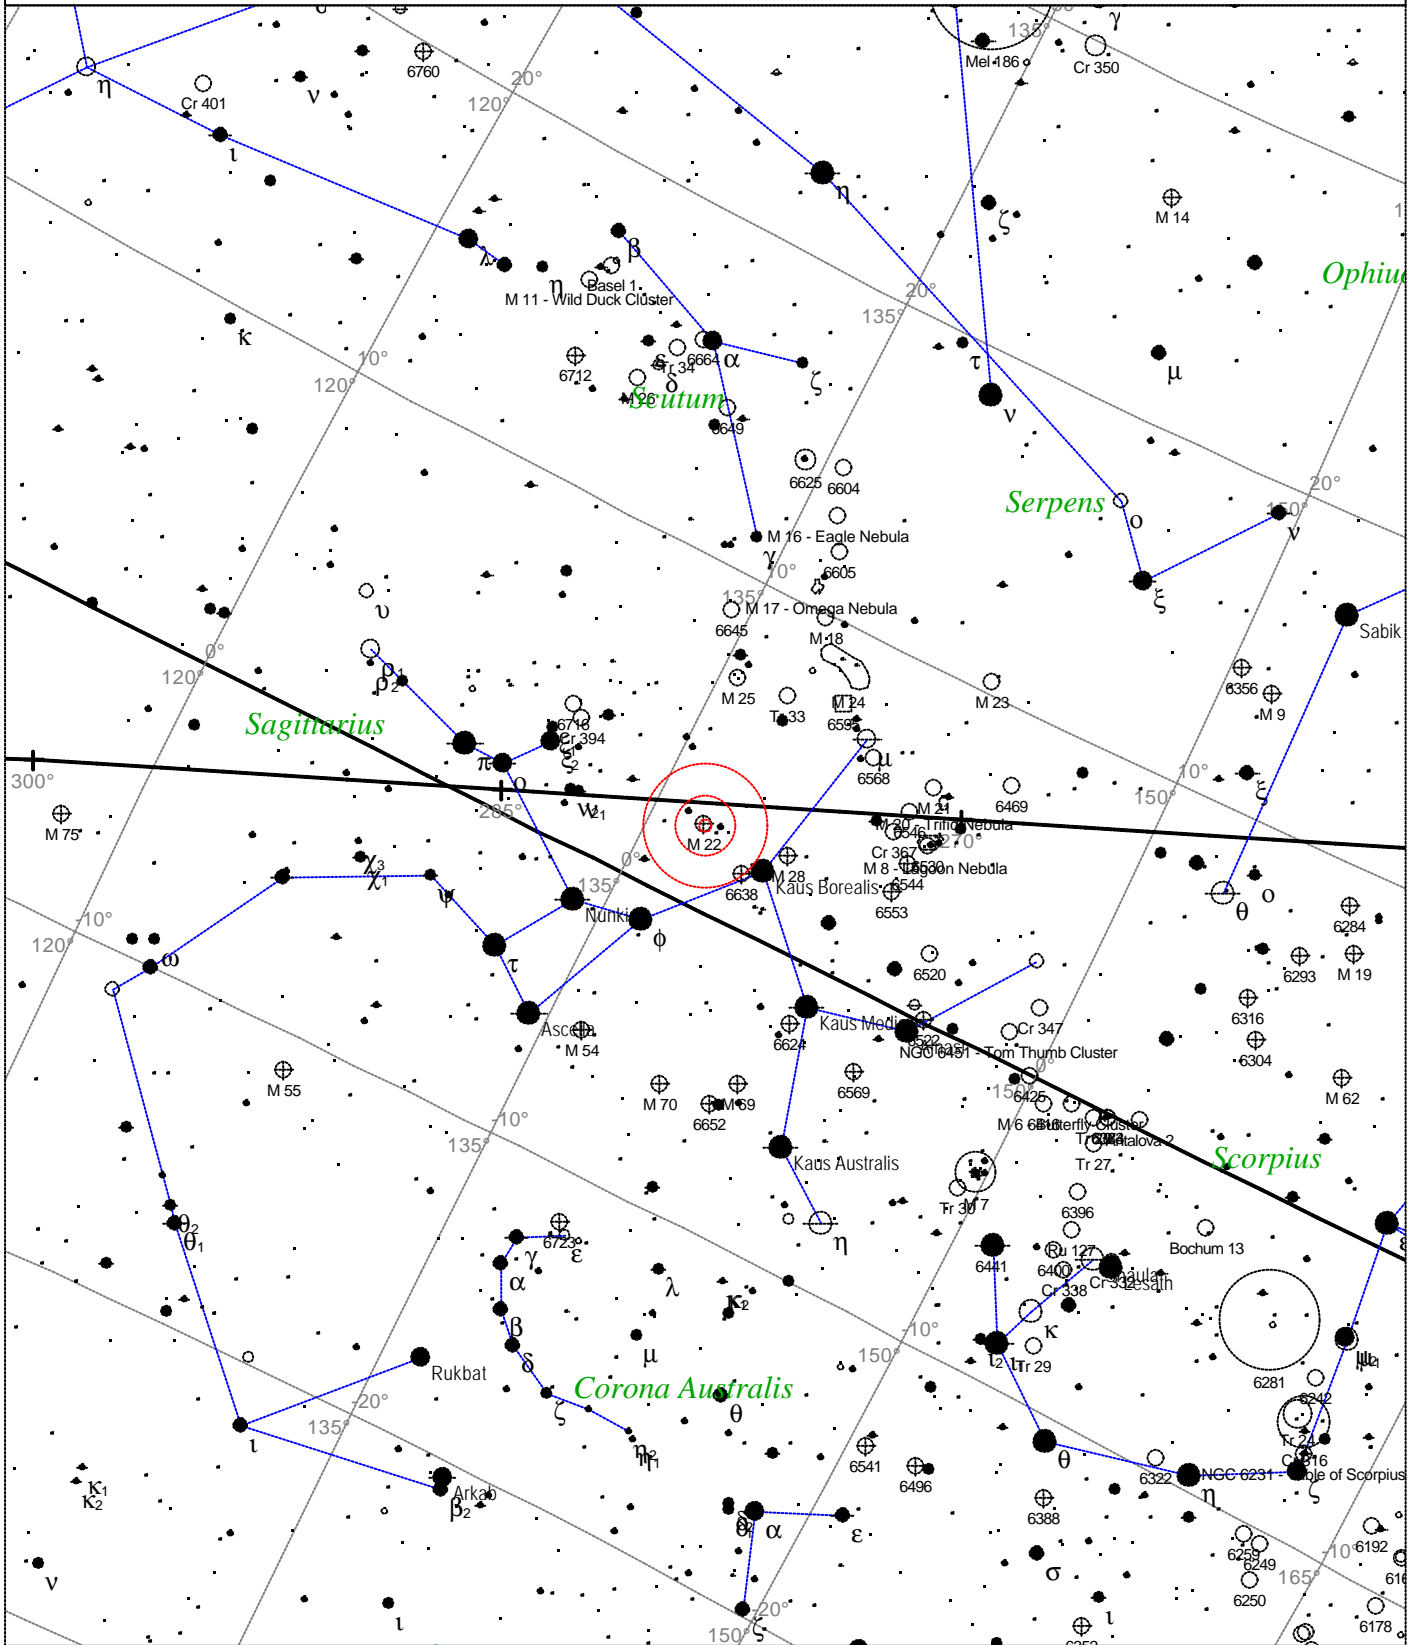

Messier 22 - Globular Cluster

STARS ● <3 ● 3.5 ● 4 ● 4.5 ● 5 ● 5.5 ● 6 ● 6.5 ● >7	SYMBOLS ● Multiple star ○ Variable star ☾ Comet ☾ Galaxy □ Bright nebula □ Dark nebula ⊕ Globular cluster ○ Open cluster ⊕ Planetary nebula ⊗ Quasar △ Radio source × X-ray source ○ Other object	Messier 22 - Globular cluster Magnitude: 5.1 Size: 17.0' Right ascension: 18h 36m 33s Declination: -23° 54' 8" Constellation: Sagittarius

Local Time: 16:06:39 12-Sep-2002   UTC: 16:06:39 12-Sep-2002   Sidereal Time: 15:22:32
Location: 53° 27' 0" N 2° 31' 0" W   RA: 18h36m33s Dec: -23° 54' Field: 45.0°   Julian Day: 2452530.1713