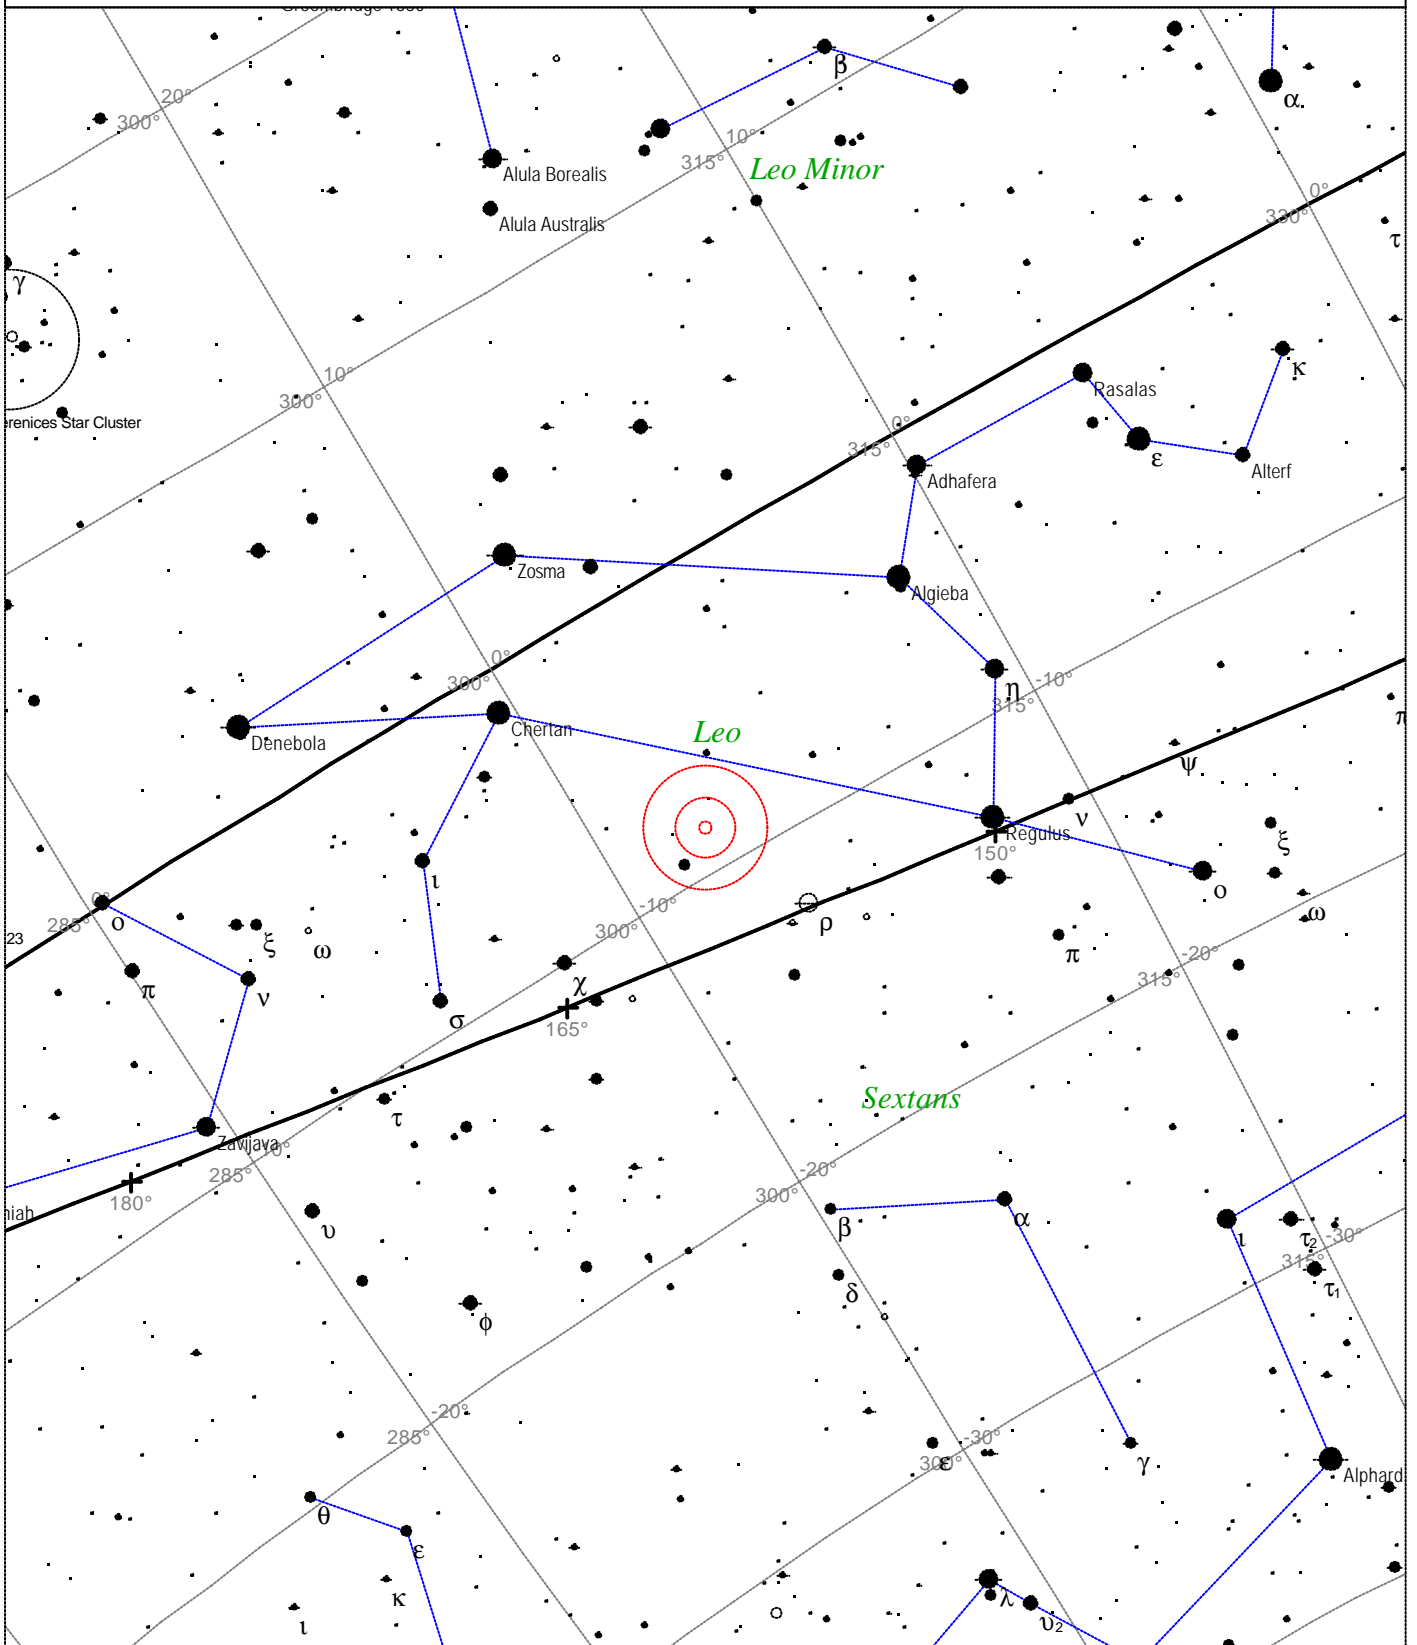

Messier 96 - Galaxy

STARS ● <3 ● 3.5 ● 4 ● 4.5 ● 5 ● 5.5 ● 6 ● 6.5 ● >7	SYMBOLS ● Multiple star ○ Variable star ☄ Comet ☐ Galaxy ☐ Bright nebula ☐ Dark nebula ⊕ Globular cluster ○ Open cluster ♁ Planetary nebula ☄ Quasar △ Radio source × X-ray source ○ Other object	<i>Messier 96 - Galaxy</i> Magnitude: 10.1 Surface brightness: 12.4 mag/sq arcmin Size: 7.8'x5.2' Position angle: 5° Right ascension: 10h 46m 52s Declination: +11° 48' 33" Constellation: Leo

Local Time: 19:40:11 12-Sep-2002
Location: 53° 27' 0" N 2° 31' 0" W

UTC: 19:40:11 12-Sep-2002
RA: 10h46m52s Dec: +11° 48' Field: 45.0°

Sidereal Time: 18:56:39
Julian Day: 2452530.3196