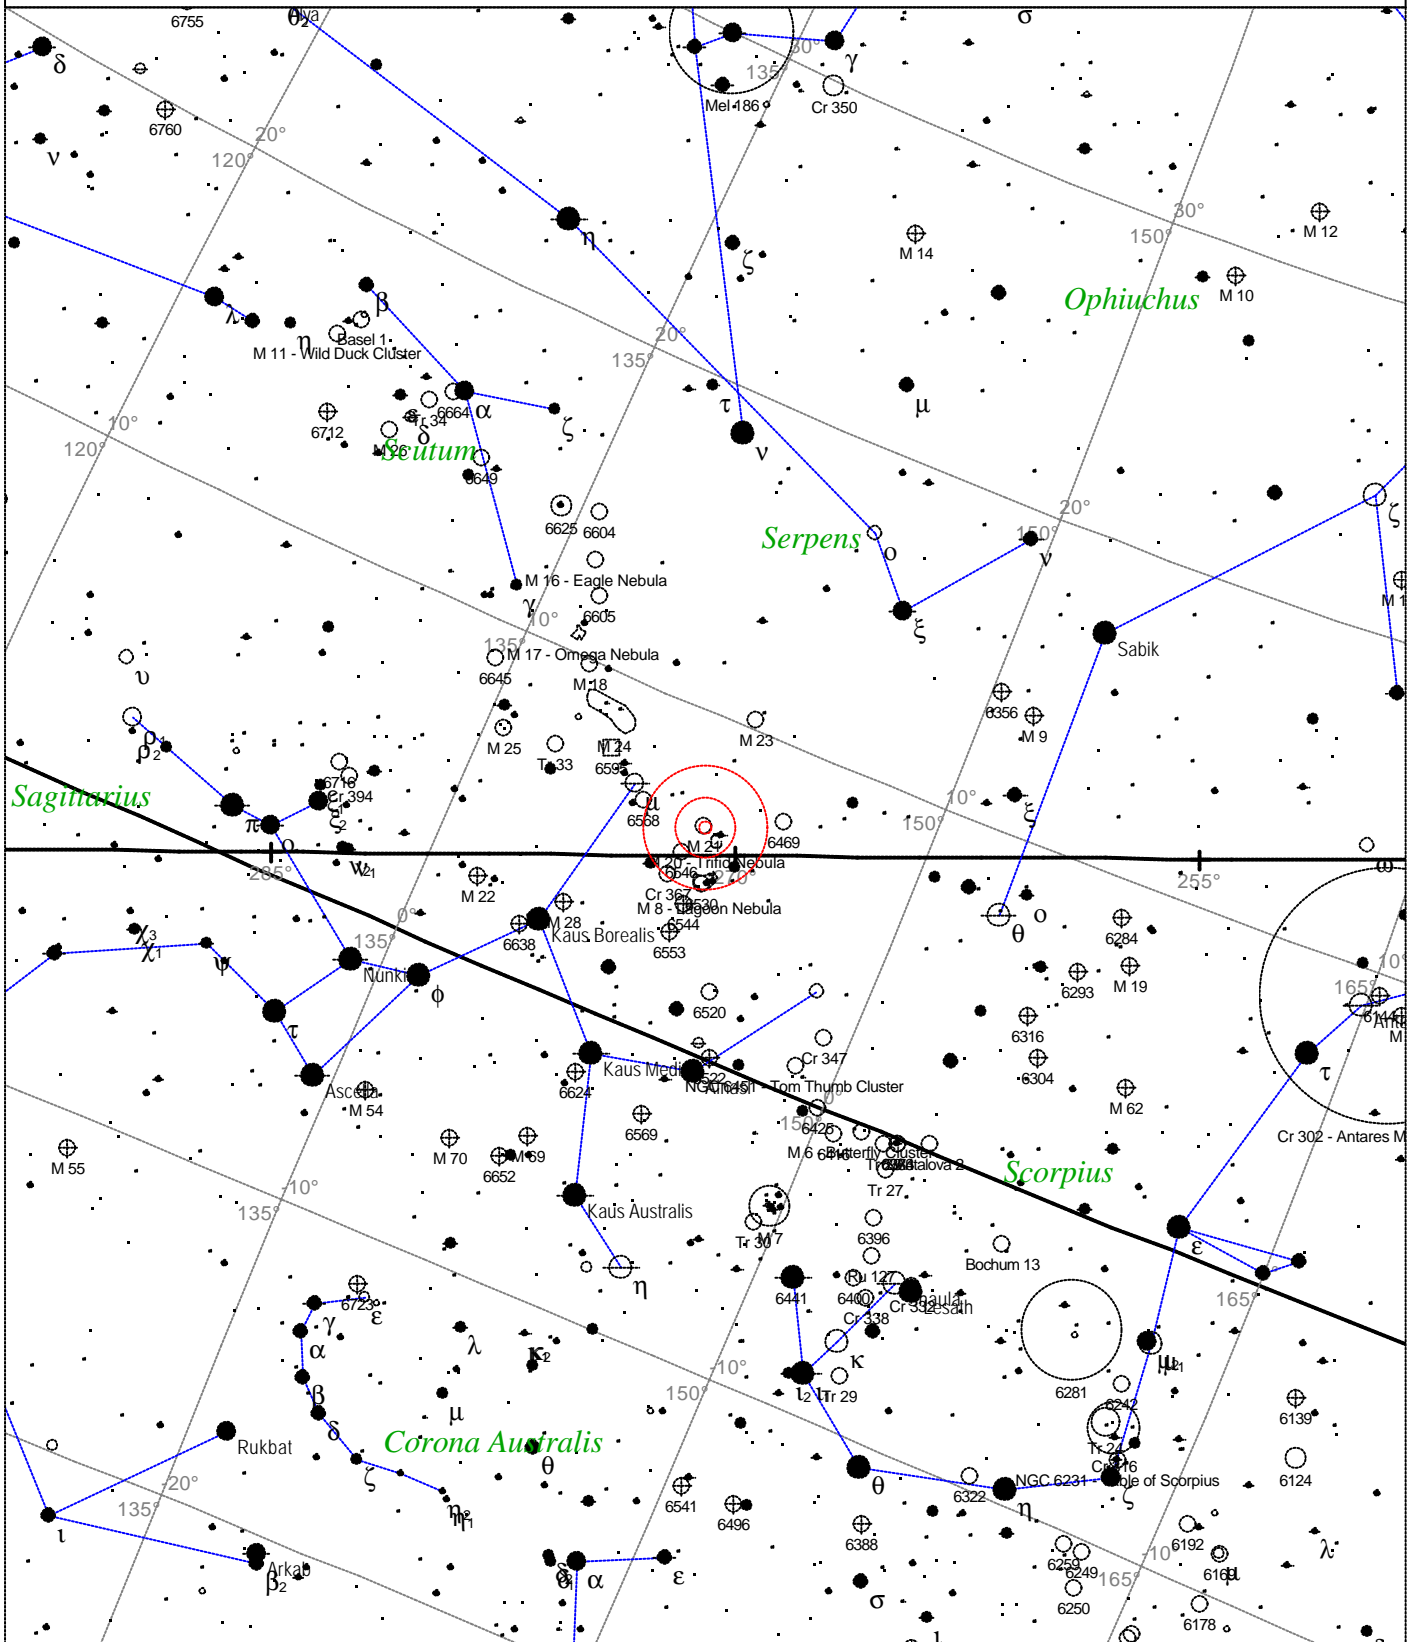

Messier 21 - Open Cluster

STARS	SYMBOLS			Messier 21 - Open cluster
● <3	● Multiple star	◻ Dark nebula	△ Radio source	Magnitude: 5.9
● 3.5	○ Variable star	⊕ Globular cluster	× X-ray source	Size: 13.0'
● 4	☄ Comet	○ Open cluster	○ Other object	Right ascension: 18h 4m 22s
● 4.5	☄ Galaxy	♁ Planetary nebula		Declination: -22° 29' 26"
● 5	◻ Bright nebula	☄ Quasar		Constellation: Sagittarius
● 5.5				

Local Time: 16:06:39 12-Sep-2002
Location: 53° 27' 0" N 2° 31' 0" W

UTC: 16:06:39 12-Sep-2002
RA: 18h04m22s Dec: -22° 29' Field: 45.0°

Sidereal Time: 15:22:32
Julian Day: 2452530.1713