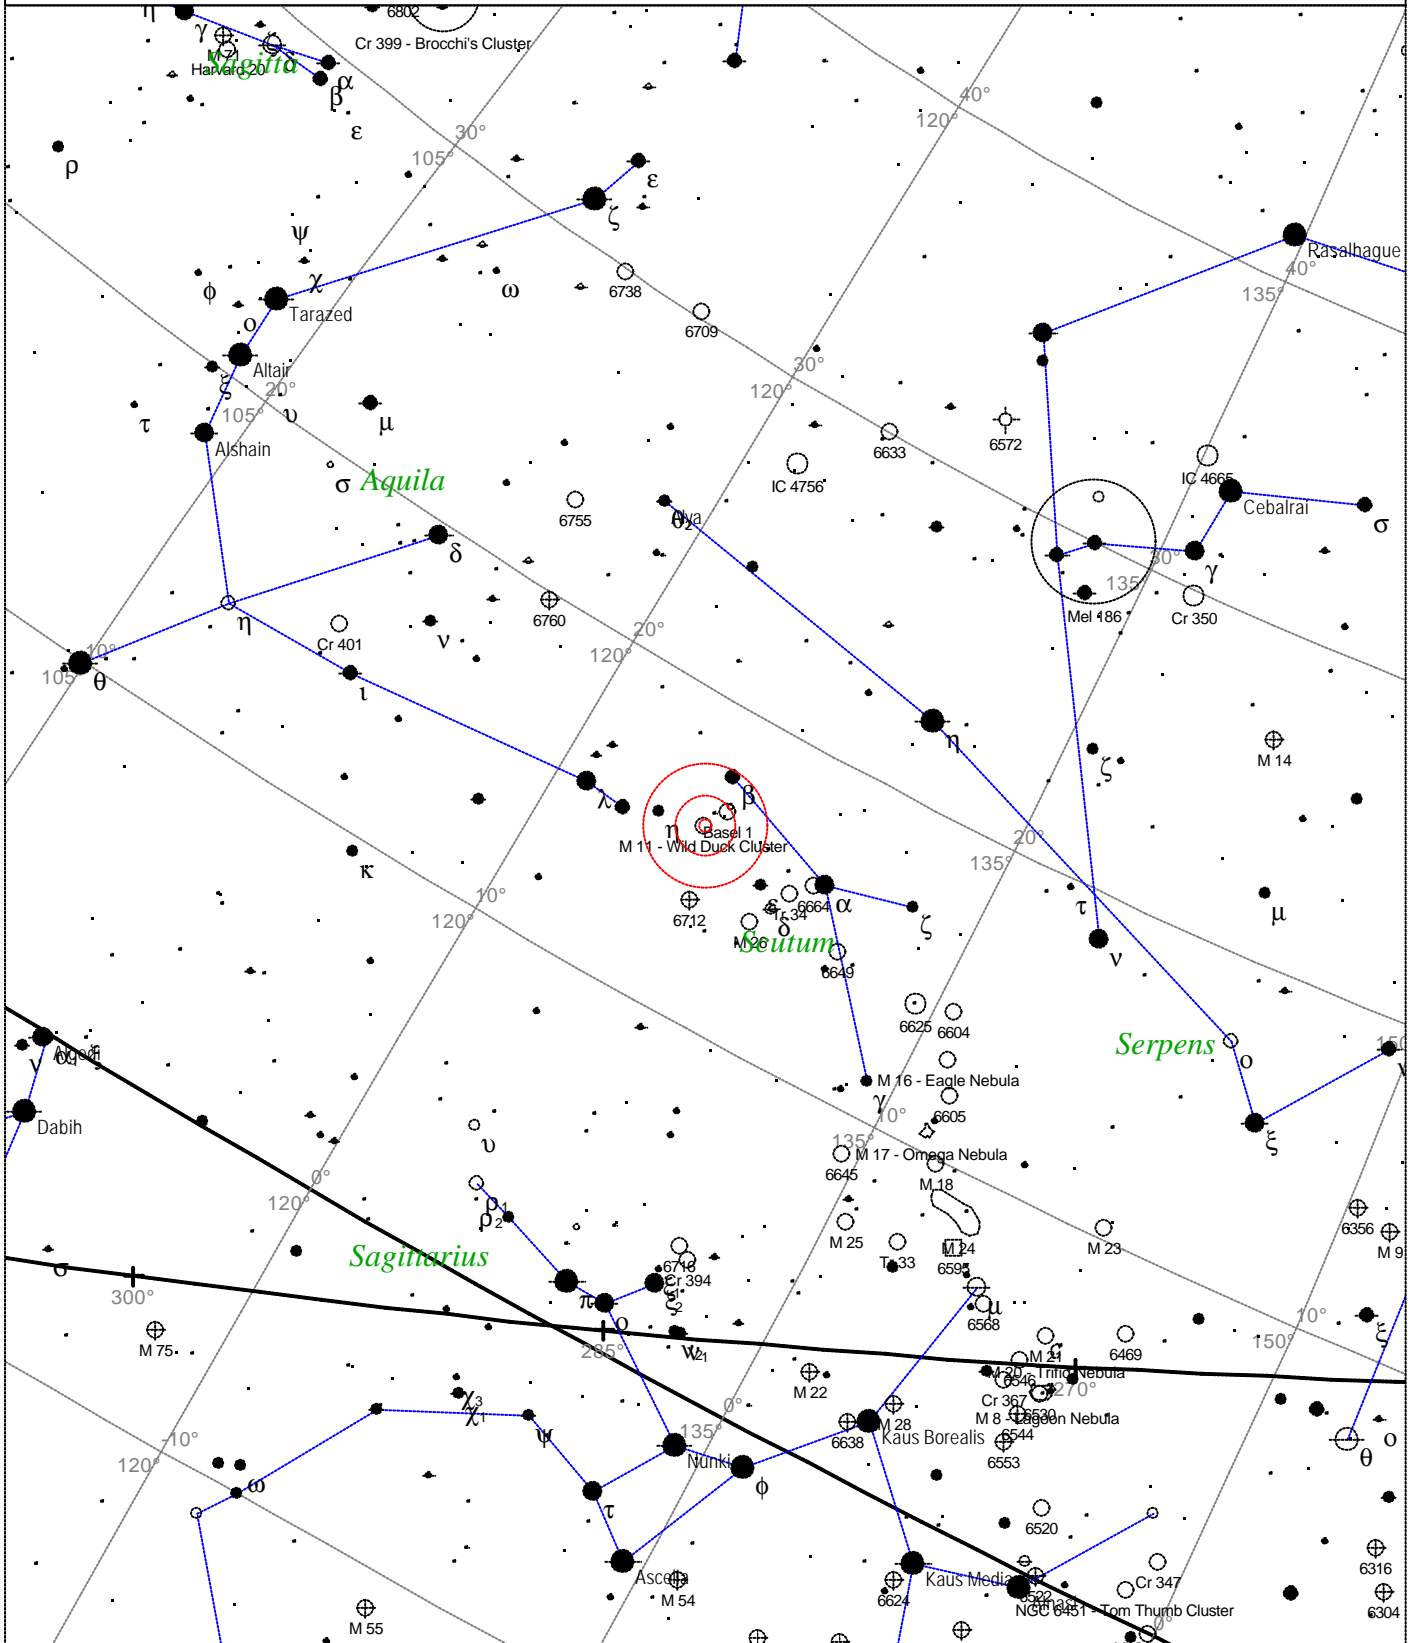

Local Time: 16:06:39 12-Sep-2002
 Location: 53° 27' 0" N 2° 31' 0" W

UTC: 16:06:39 12-Sep-2002
 RA: 17h19m20s Dec: -18° 31' Field: 45.0°

Sidereal Time: 15:22:32
 Julian Day: 2452530.1713

Messier 10 - Globular Cluster

Local Time: 16:06:39 12-Sep-2002 UTC: 16:06:39 12-Sep-2002 Sidereal Time: 15:22:32
 Location: 53° 27' 0" N 2° 31' 0" W RA: 16h57m16s Dec: -4° 06' Field: 45.0° Julian Day: 2452530.1713

Messier 11 - Wild Duck Cluster