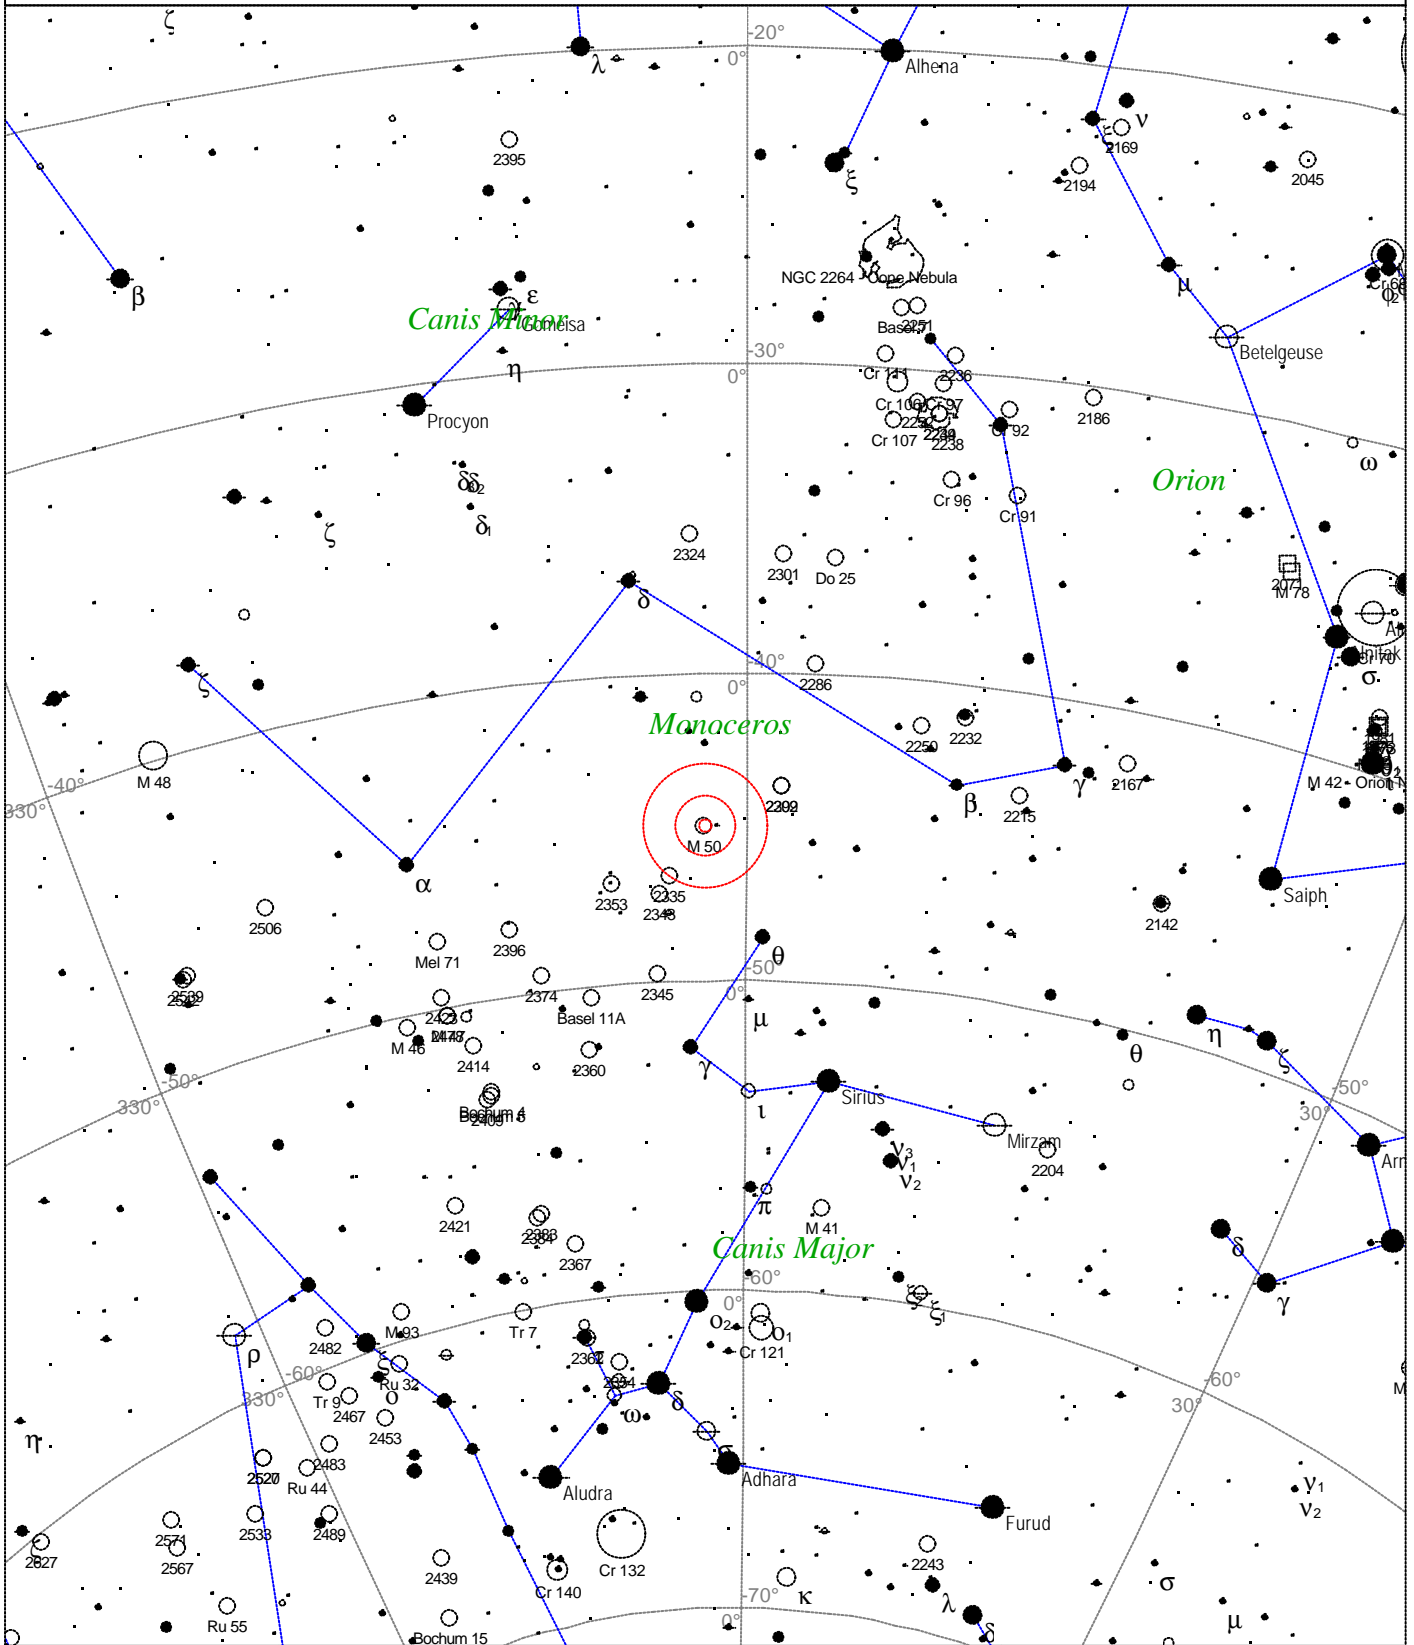

Local Time: 19:40:11 12-Sep-2002
 Location: 53° 27' 0" N 2° 31' 0" W

UTC: 19:40:11 12-Sep-2002
 RA: 12h29m53s Dec: +7° 59' Field: 45.0°

Sidereal Time: 18:56:39
 Julian Day: 2452530.3196

Messier 50 - Open Cluster