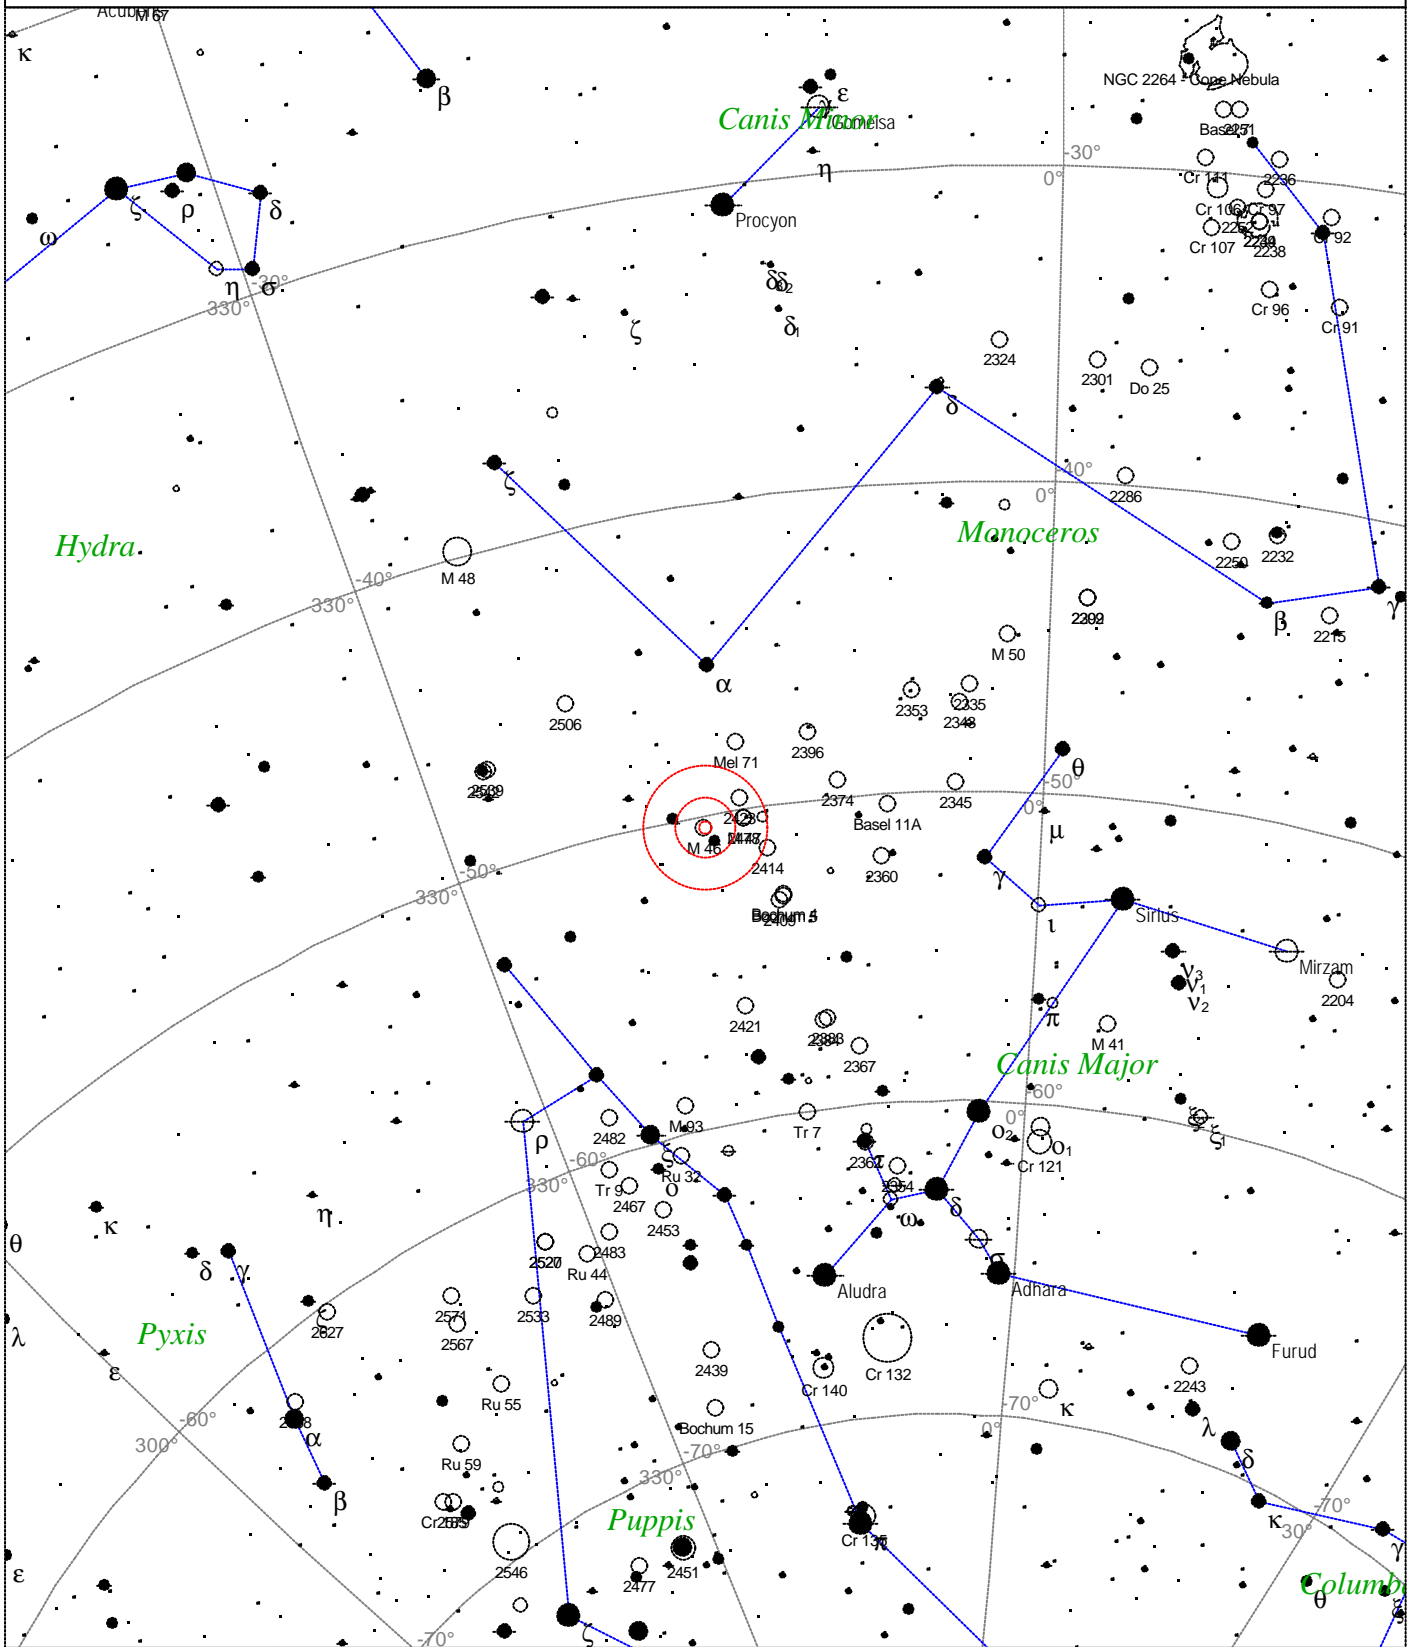

Messier 46 - Open cluster

STARS ● <3 · 6 ● 3.5 · >6.5 ● 4 ● 4.5 ● 5 ● 5.5		SYMBOLS ● Multiple star □ Dark nebula △ Radio source ○ Variable star ⊕ Globular cluster × X-ray source ☄ Comet ○ Open cluster ○ Other object ☾ Galaxy ☽ Planetary nebula □ Bright nebula ☉ Quasar			Messier 46 - Open cluster Magnitude: 6.1 Size: 27.0' Right ascension: 7h 41m 53s Declination: -14° 48' 42" Constellation: Puppis

Local Time: 19:40:11 12-Sep-2002   UTC: 19:40:11 12-Sep-2002   Sidereal Time: 18:56:39
Location: 53° 27' 0" N 2° 31' 0" W   RA: 7h41m53s Dec: -14° 48' Field: 45.0°   Julian Day: 2452530.3196