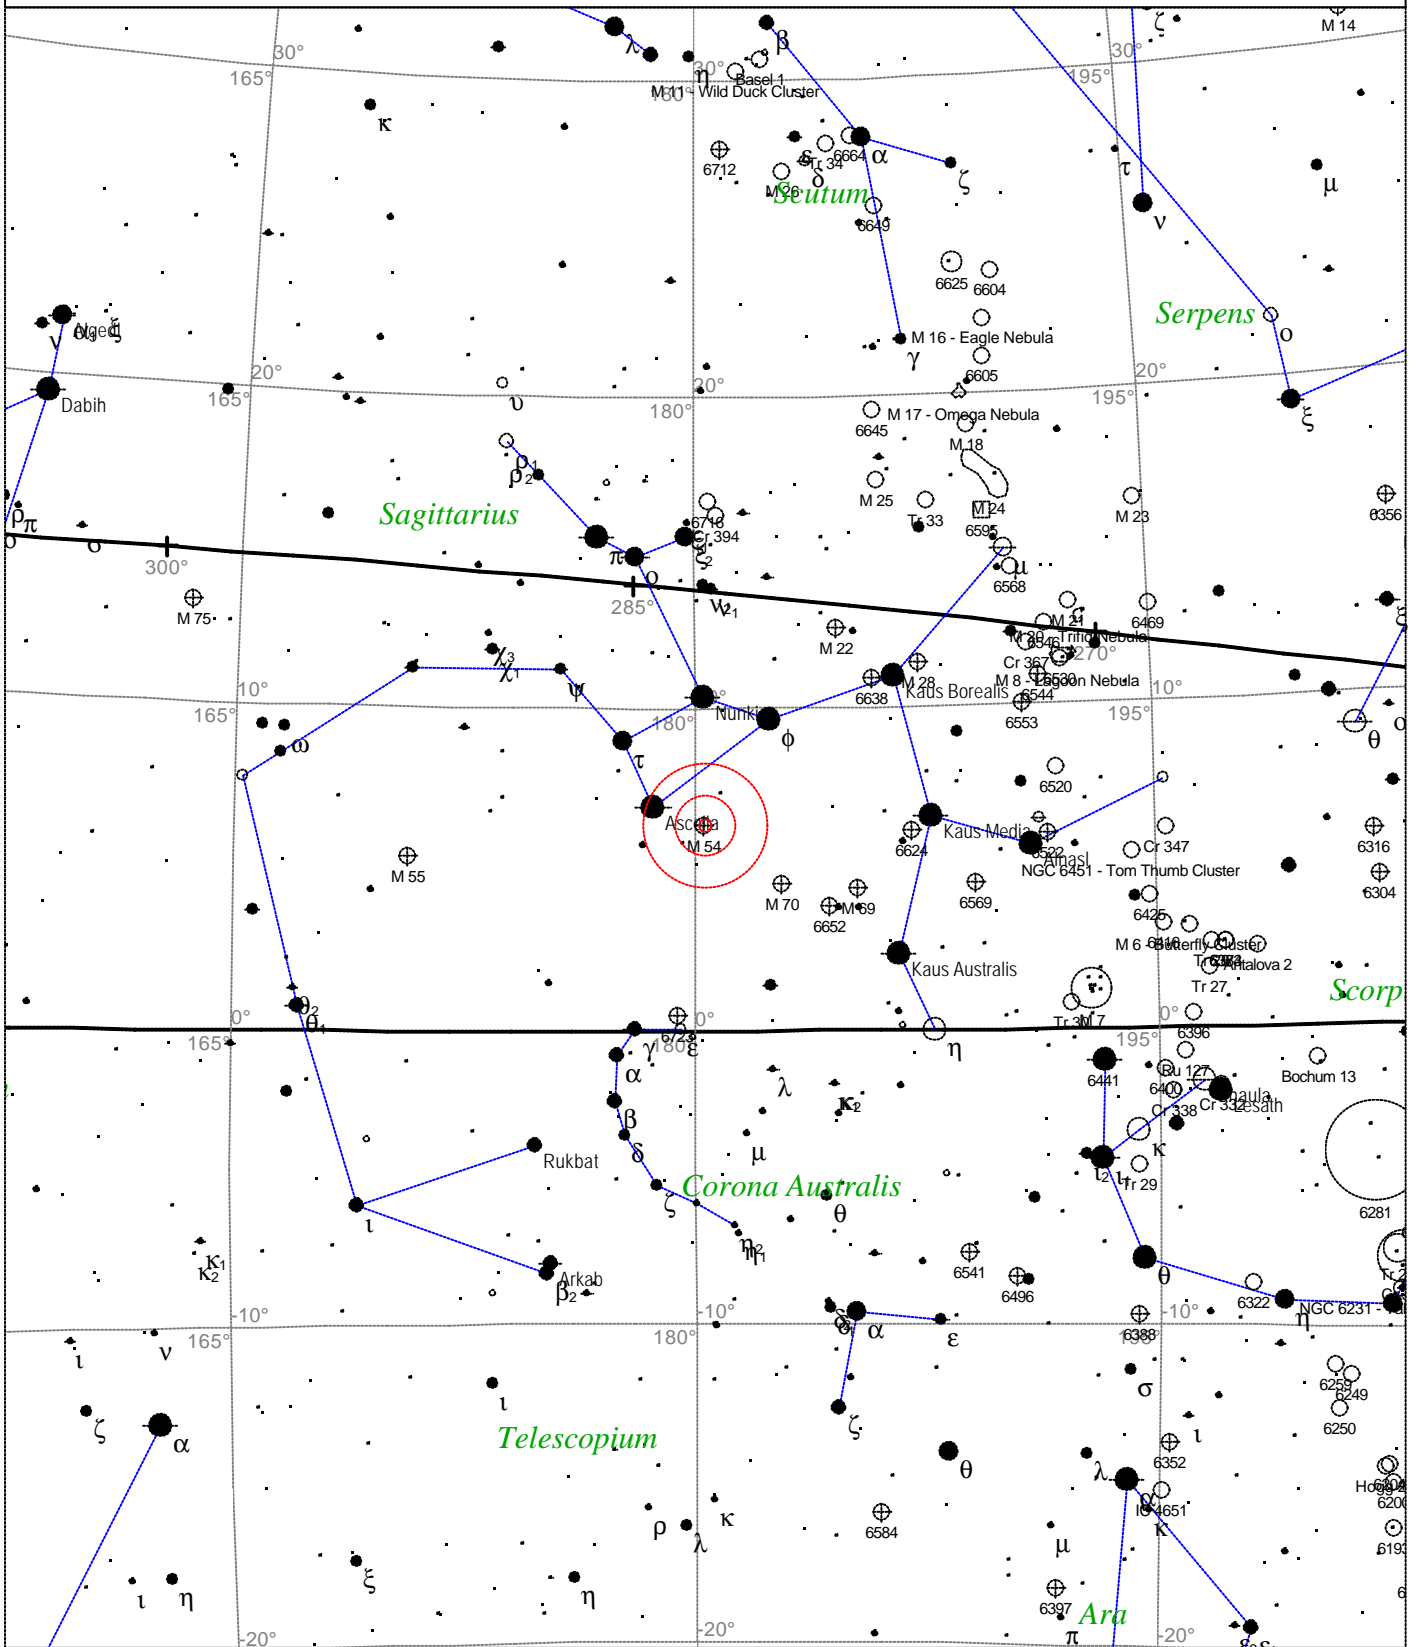

Messier 54 - Globular Cluster

STARS		SYMBOLS			Messier 54 - Globular cluster Magnitude: 7.6 Size: 9.1' Right ascension: 18h 55m 13s Declination: -30° 28' 36" Constellation: Sagittarius
● <3 ● 3.5 ● 4 ● 4.5 ● 5 ● 5.5 · 6 · >6.5	● Multiple star ○ Variable star ☄ Comet ☾ Galaxy □ Bright nebula	□ Dark nebula ⊕ Globular cluster ○ Open cluster ♁ Planetary nebula ⊗ Quasar	△ Radio source ✕ X-ray source ○ Other object		

Local Time: 19:40:11 12-Sep-2002
Location: 53° 27' 0" N 2° 31' 0" W

UTC: 19:40:11 12-Sep-2002
RA: 18h55m13s Dec: -30° 28' Field: 45.0°

Sidereal Time: 18:56:39
Julian Day: 2452530.3196