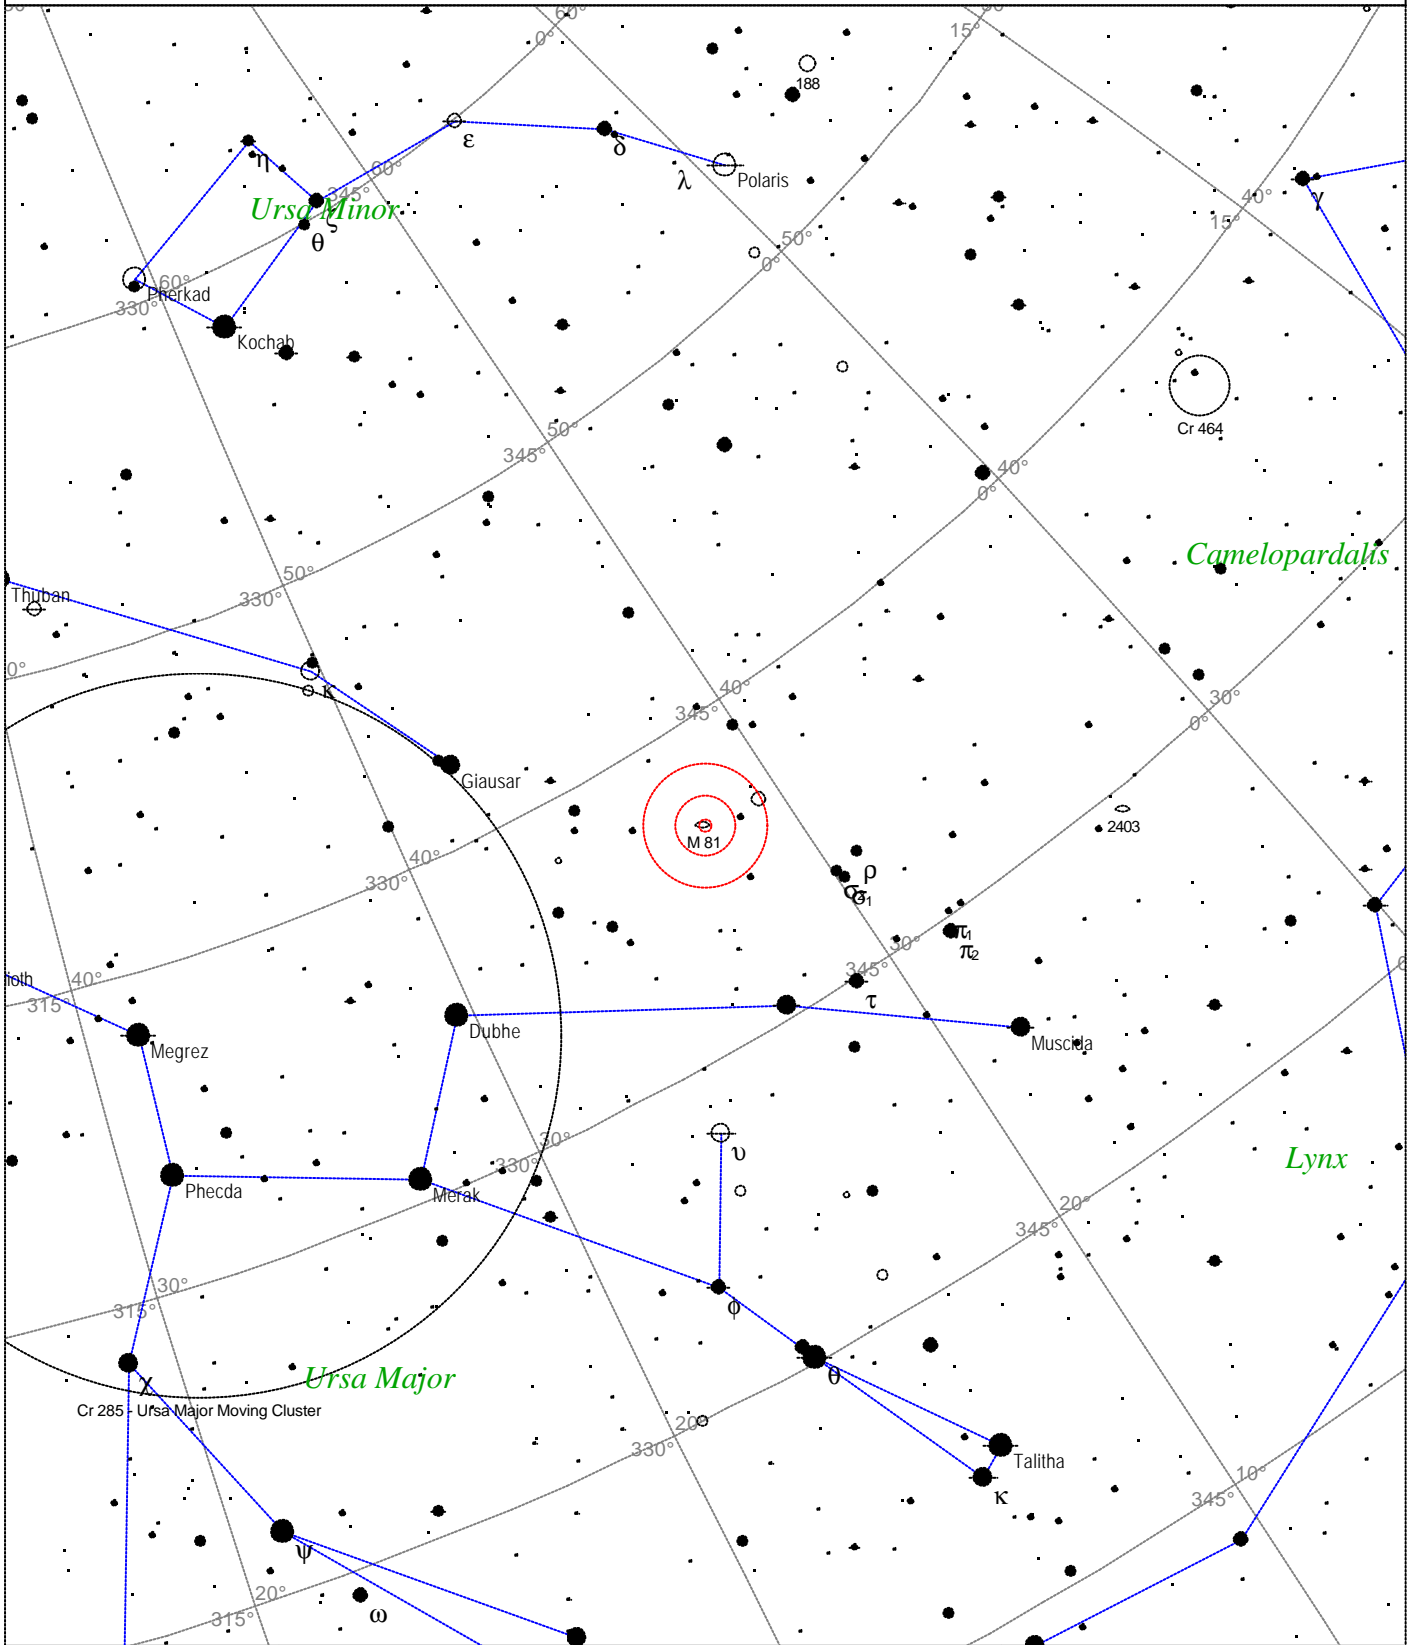

Messier 81 - Galaxy

STARS ● <3 ● 3.5 ● 4 ● 4.5 ● 5 ● 5.5	SYMBOLS ● Multiple star ○ Variable star ☄ Comet ☾ Galaxy □ Bright nebula	SYMBOLS □ Dark nebula ⊕ Globular cluster ○ Open cluster ♁ Planetary nebula ☄ Quasar	SYMBOLS △ Radio source × X-ray source ○ Other object	<i>Messier 81 - Galaxy</i> <i>Magnitude: 7.8</i> <i>Surface brightness: 12.3 mag/sq arcmin</i> <i>Size: 24.9'x11.5'</i> <i>Position angle: 157°</i> <i>Right ascension: 9h 55m 42s</i> <i>Declination: +69° 3' 17"</i> <i>Constellation: Ursa Major</i>

Local Time: 19:40:11 12-Sep-2002
Location: 53° 27' 0" N 2° 31' 0" W

UTC: 19:40:11 12-Sep-2002
RA: 9h55m42s Dec: +69° 03' Field: 45.0°

Sidereal Time: 18:56:39
Julian Day: 2452530.3196