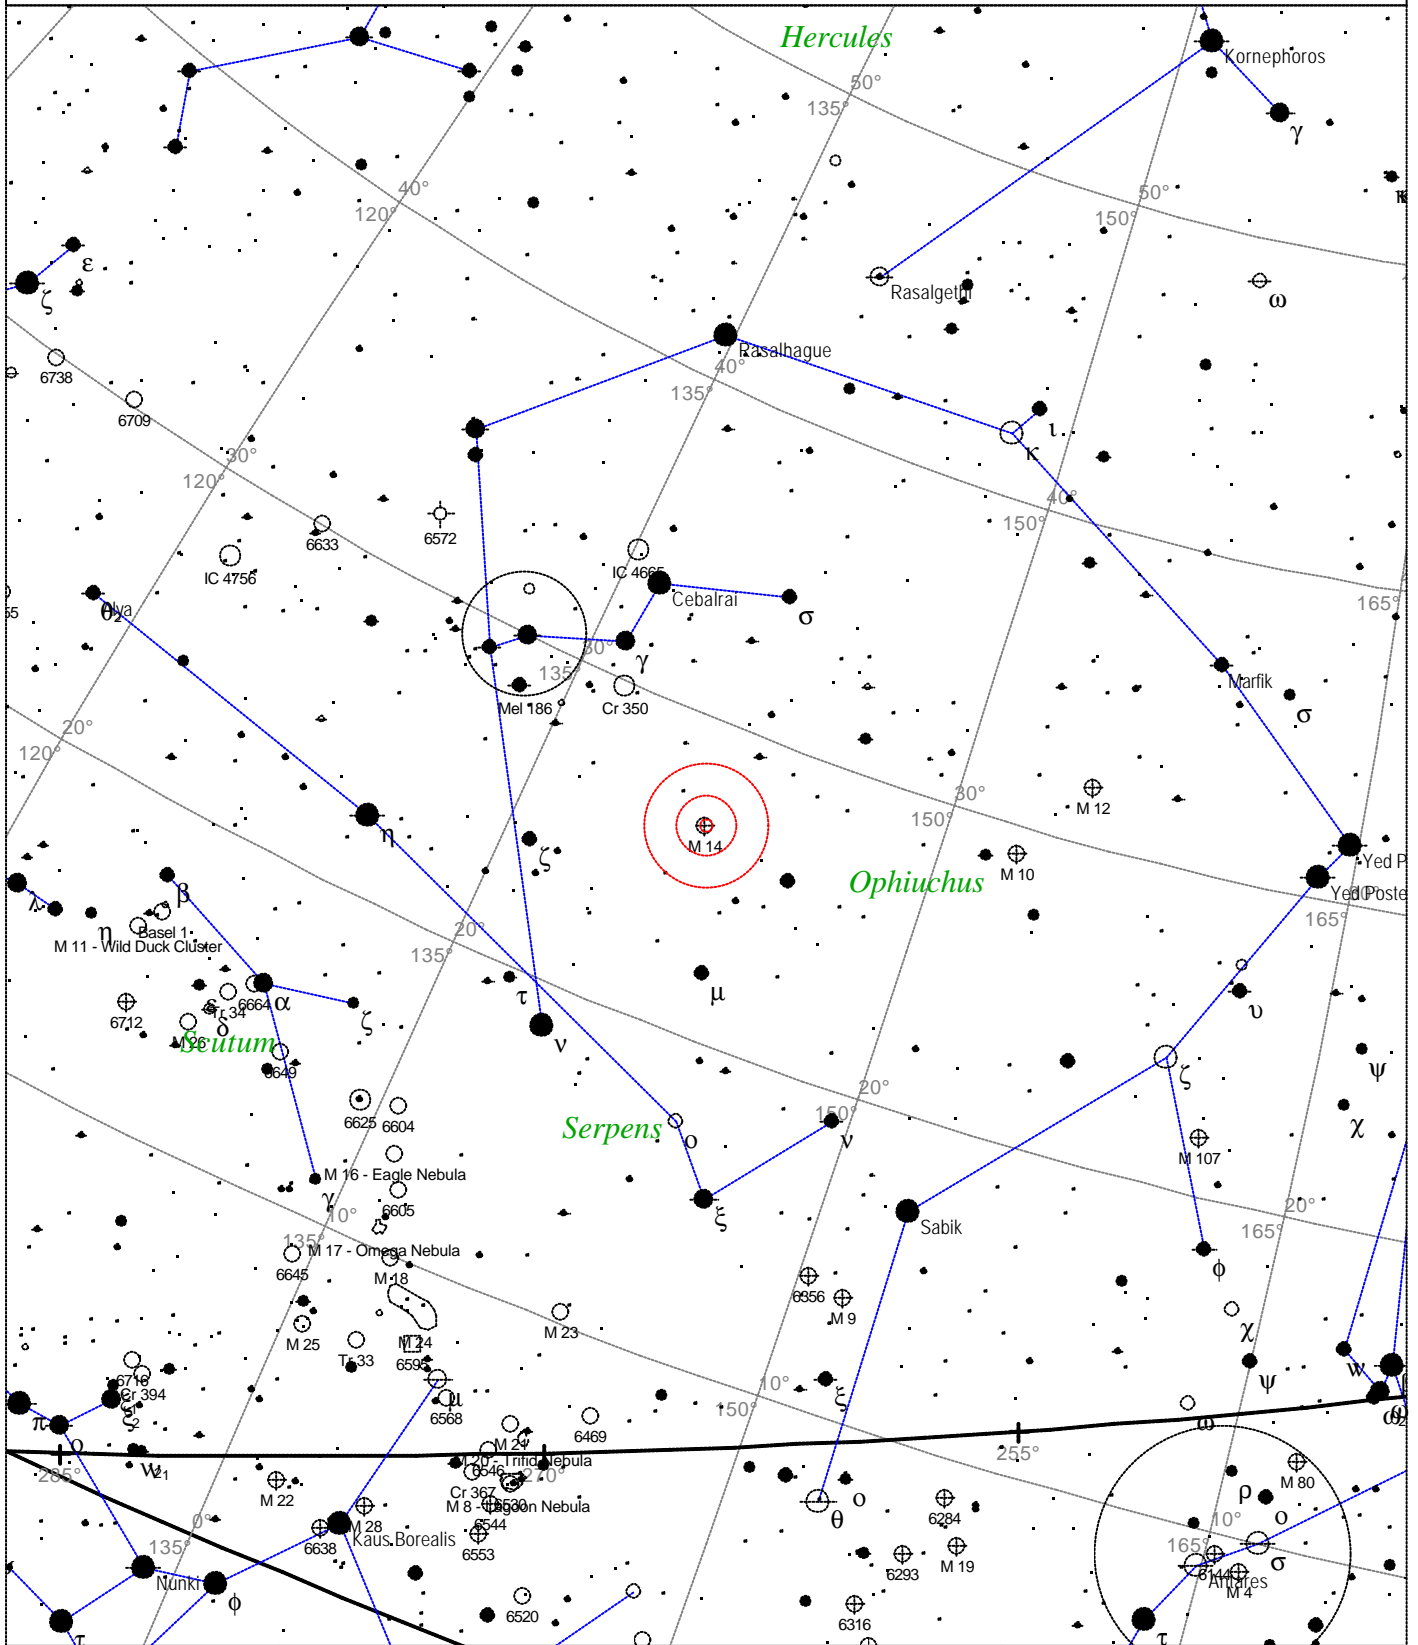

Messier 14 - Globular Cluster

STARS	SYMBOLS		
● <3	● Multiple star	◻ Dark nebula	△ Radio source
● 3.5	○ Variable star	⊕ Globular cluster	× X-ray source
● 4	☄ Comet	○ Open cluster	○ Other object
● 4.5	☄ Galaxy	♁ Planetary nebula	
● 5	◻ Bright nebula	☄ Quasar	
● 5.5			

Messier 14 - Globular cluster
Magnitude: 7.6
Size: 6.7'
Right ascension: 17h 37m 44s
Declination: -3° 14' 46"
Constellation: Ophiuchus

Local Time: 16:06:39 12-Sep-2002
Location: 53° 27' 0" N 2° 31' 0" W

UTC: 16:06:39 12-Sep-2002
RA: 17h37m44s Dec: -3° 14' Field: 45.0°

Sidereal Time: 15:22:32
Julian Day: 2452530.1713