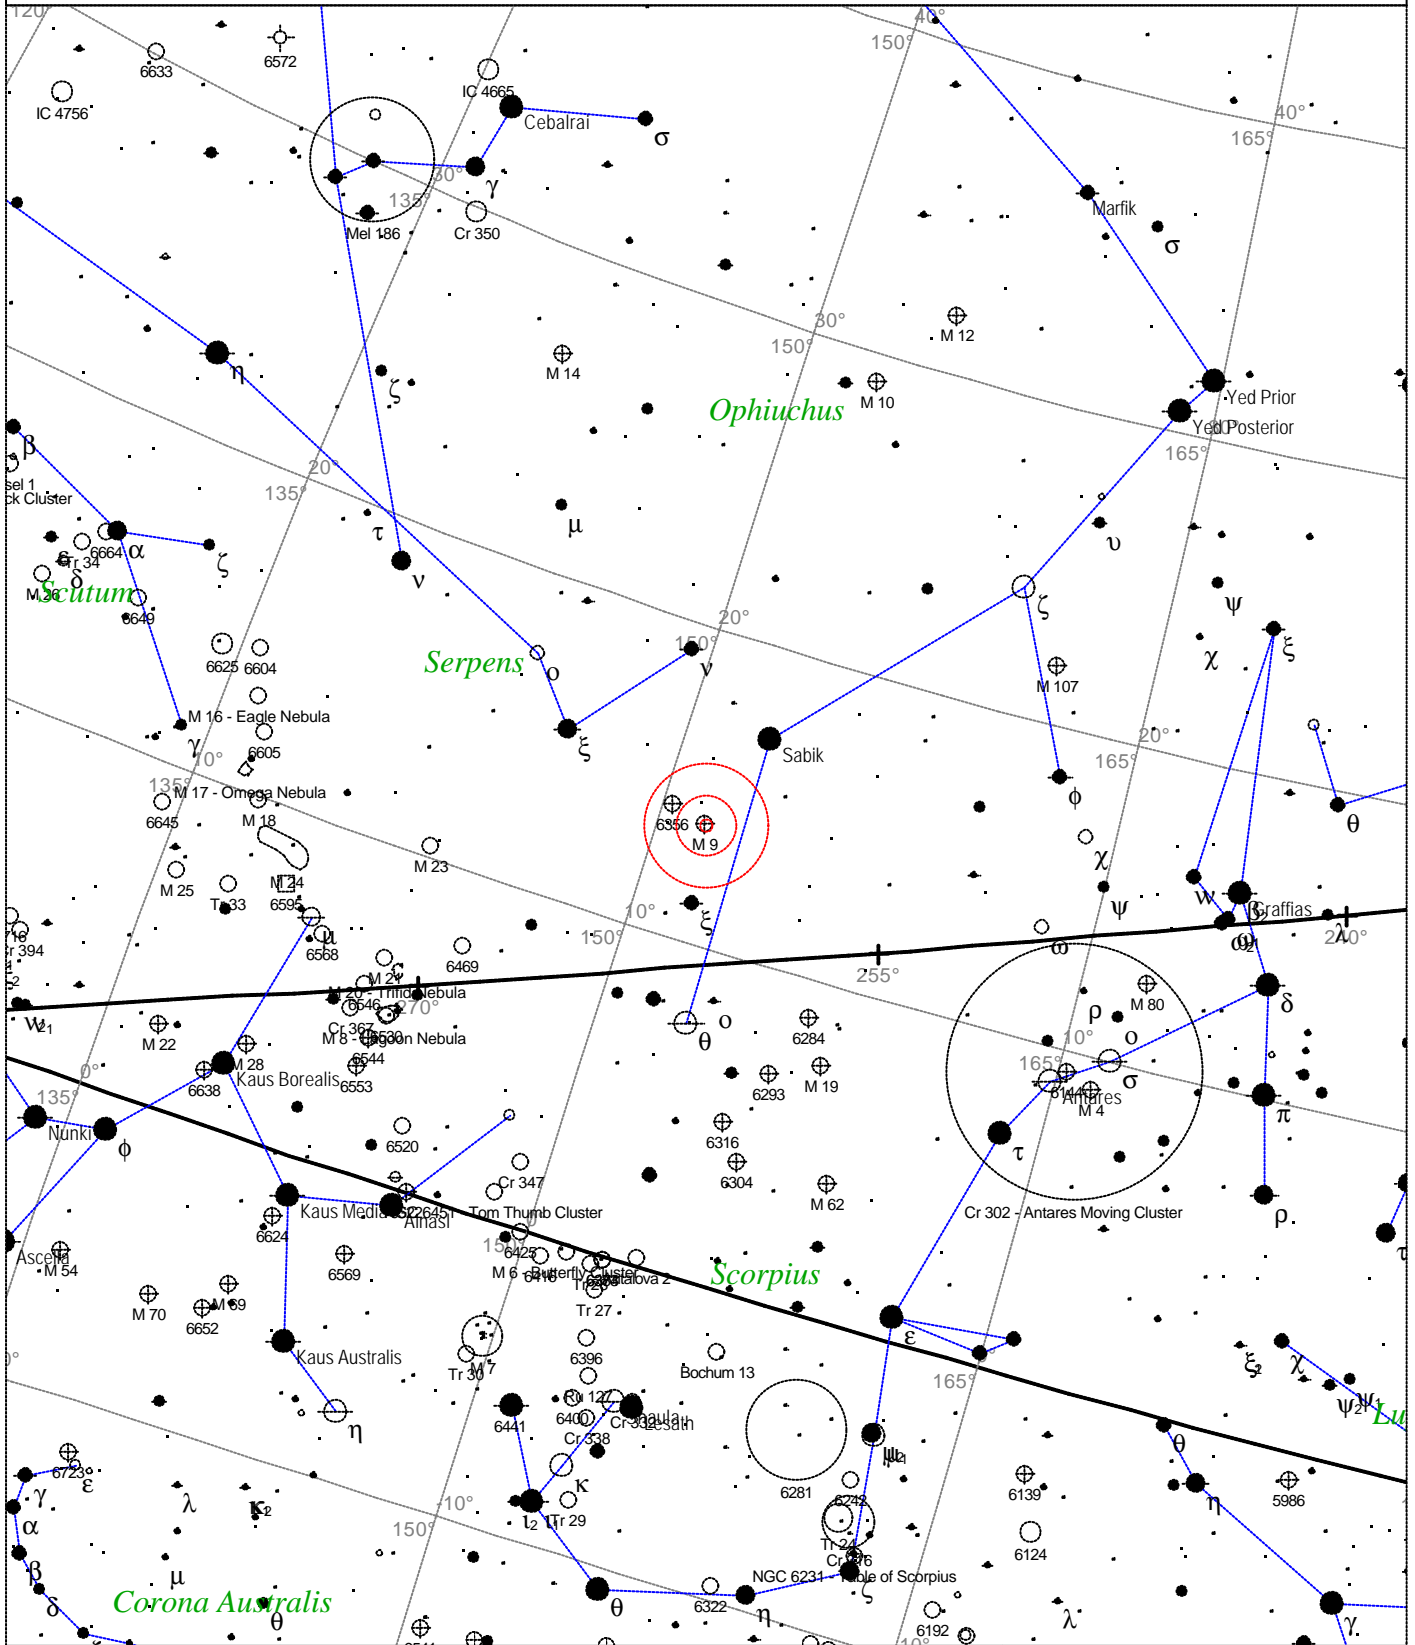

Local Time: 16:06:39 12-Sep-2002
 Location: 53° 27' 0" N 2° 31' 0" W

UTC: 16:06:39 12-Sep-2002
 RA: 17h40m30s Dec: -32° 15' Field: 45.0°

Sidereal Time: 15:22:32
 Julian Day: 2452530.1713

Messier 7 - Open cluster

Local Time: 16:06:39 12-Sep-2002 UTC: 16:06:39 12-Sep-2002 Sidereal Time: 15:22:32
 Location: 53° 27' 0" N 2° 31' 0" W RA: 17h54m01s Dec: -34° 47' Field: 45.0° Julian Day: 2452530.1713

Messier 8 - Lagoon Nebula

Local Time: 16:06:39 12-Sep-2002
 Location: 53° 27' 0" N 2° 31' 0" W

UTC: 16:06:39 12-Sep-2002
 RA: 18h03m50s Dec: -24° 22' Field: 45.0°

Sidereal Time: 15:22:32
 Julian Day: 2452530.1713

Messier 9 - Globular Cluster