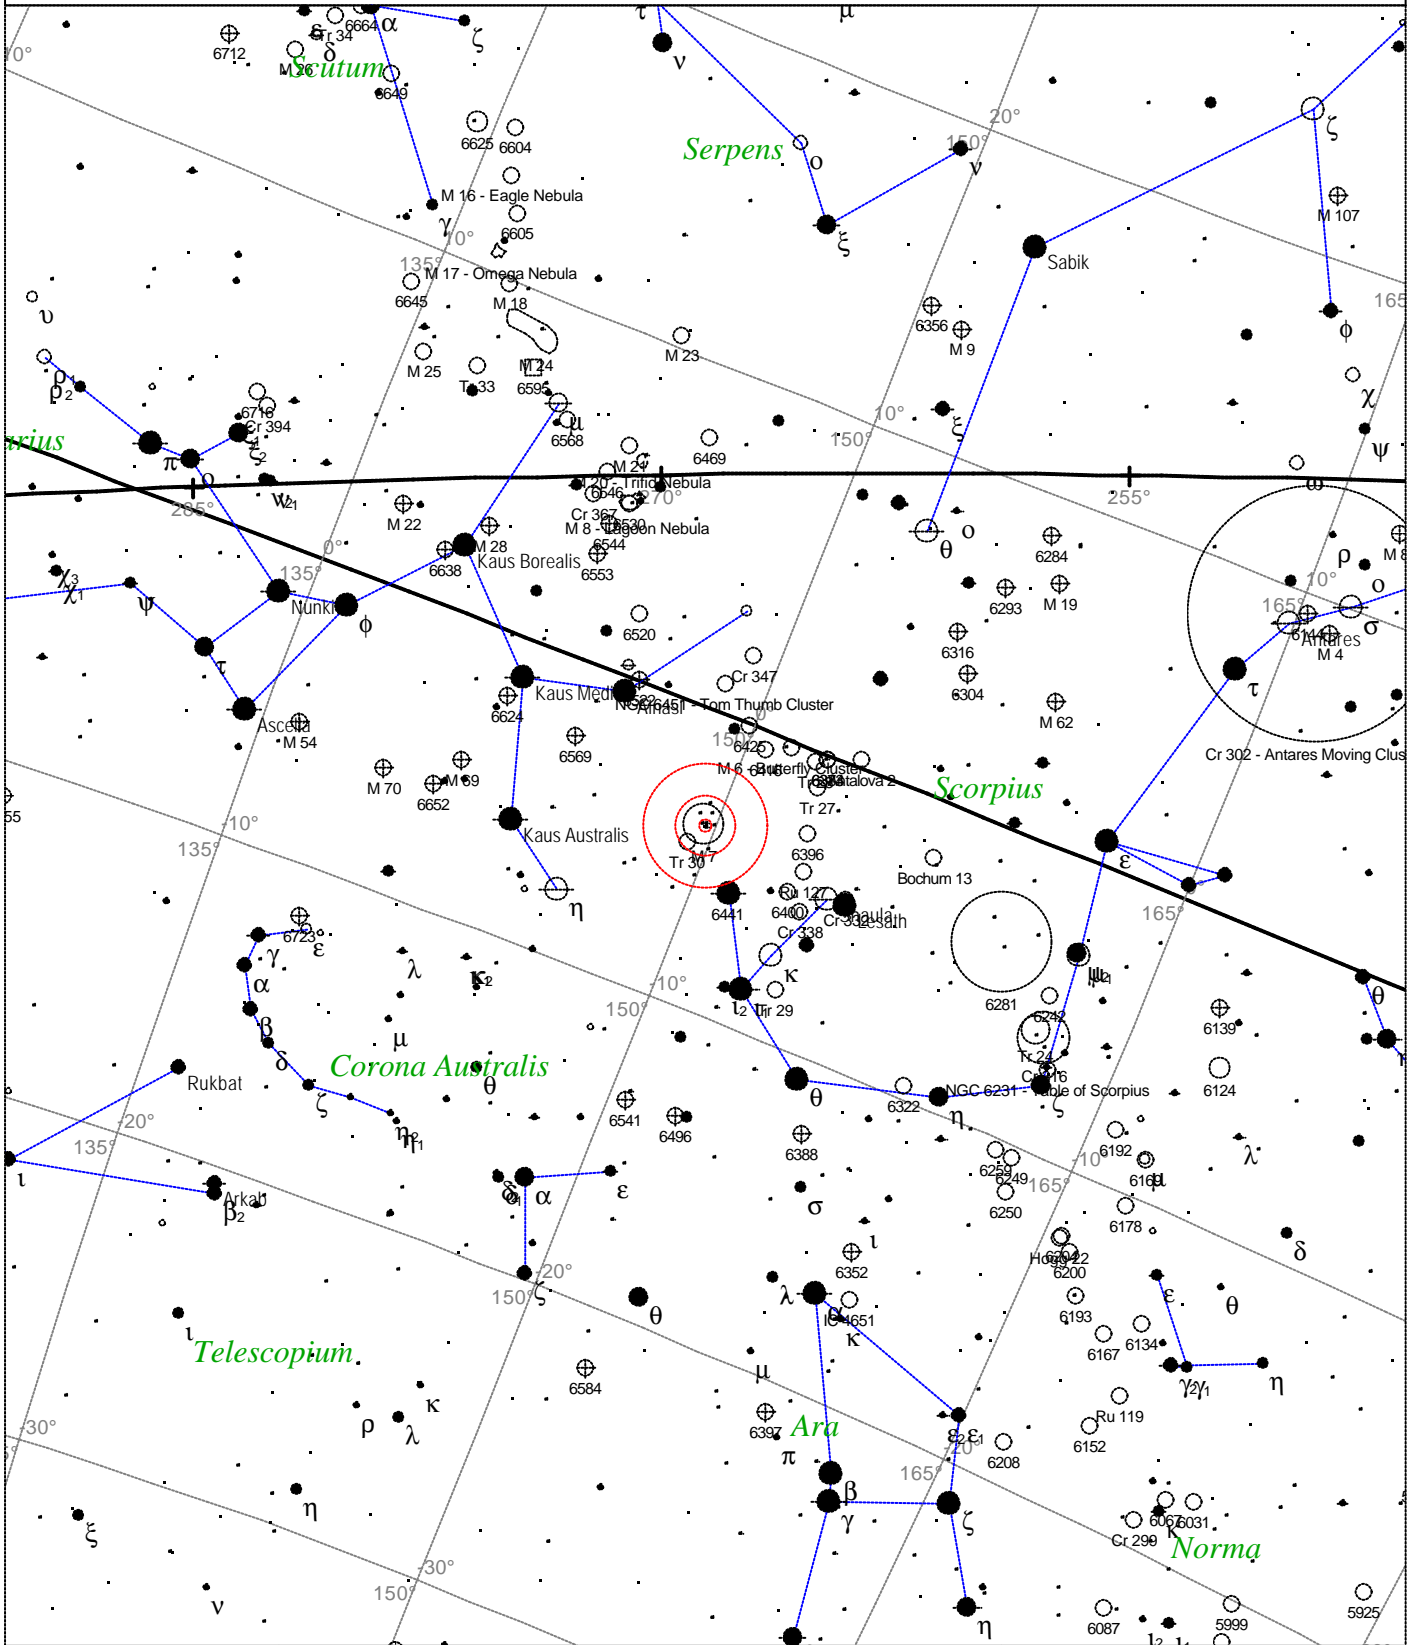

Local Time: 12:48:02 12-Sep-2002 UTC: 12:48:02 12-Sep-2002 Sidereal Time: 12:03:22
 Location: 53° 27' 0" N 2° 31' 0" W RA: 16h23m44s Dec: -26° 31' 54" Field: 45.0° Julian Day: 2452530.0334

Messier 5 - Globular cluster

Local Time: 16:06:39 12-Sep-2002
 Location: 53° 27' 0" N 2° 31' 0" W

UTC: 16:06:39 12-Sep-2002
 RA: 15h18m57s Dec: +1° 56' Field: 45.0°

Sidereal Time: 15:22:32
 Julian Day: 2452530.1713

Messier 6 - Butterfly Cluster

Local Time: 16:06:39 12-Sep-2002
 Location: 53° 27' 0" N 2° 31' 0" W

UTC: 16:06:39 12-Sep-2002
 RA: 17h40m30s Dec: -32° 15' Field: 45.0°

Sidereal Time: 15:22:32
 Julian Day: 2452530.1713

Messier 7 - Open cluster