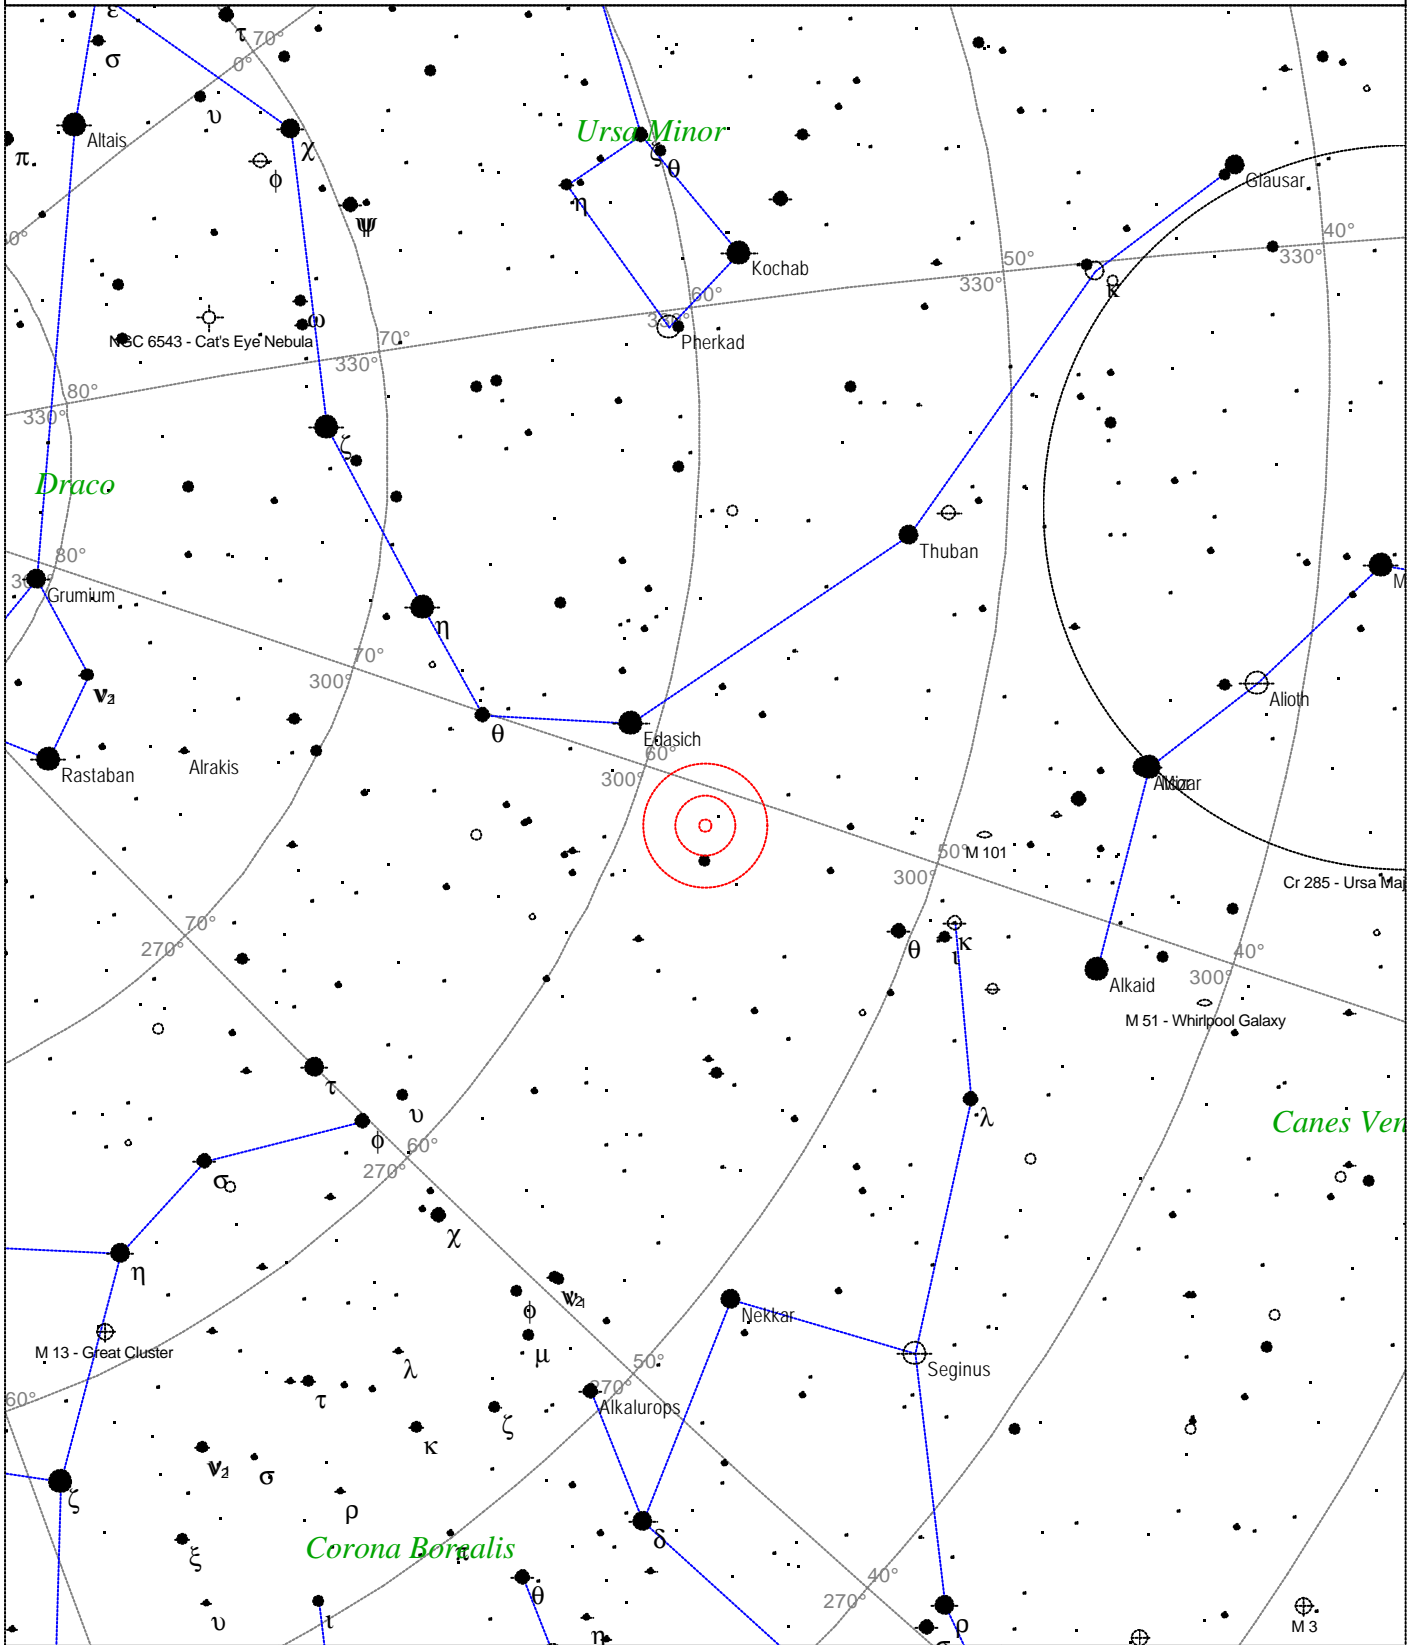

<p>STARS</p> <ul style="list-style-type: none"> ● <3 ● 3.5 ● 4 ● 4.5 ● 5 ● 5.5 	<p>SYMBOLS</p> <ul style="list-style-type: none"> ● Multiple star ○ Variable star ☄ Comet ☉ Galaxy □ Bright nebula □ Dark nebula ⊕ Globular cluster ○ Open cluster ♁ Planetary nebula ☉ Quasar △ Radio source × X-ray source ○ Other object 	<p><i>Messier 102 - Galaxy</i> Magnitude: 10.8 Surface brightness: 11.8 mag/sq arcmin Size: 6.5'x3.1' Position angle: 128° Right ascension: 15h 6m 32s Declination: +55° 45' 29" Constellation: Draco</p>
--	---	--