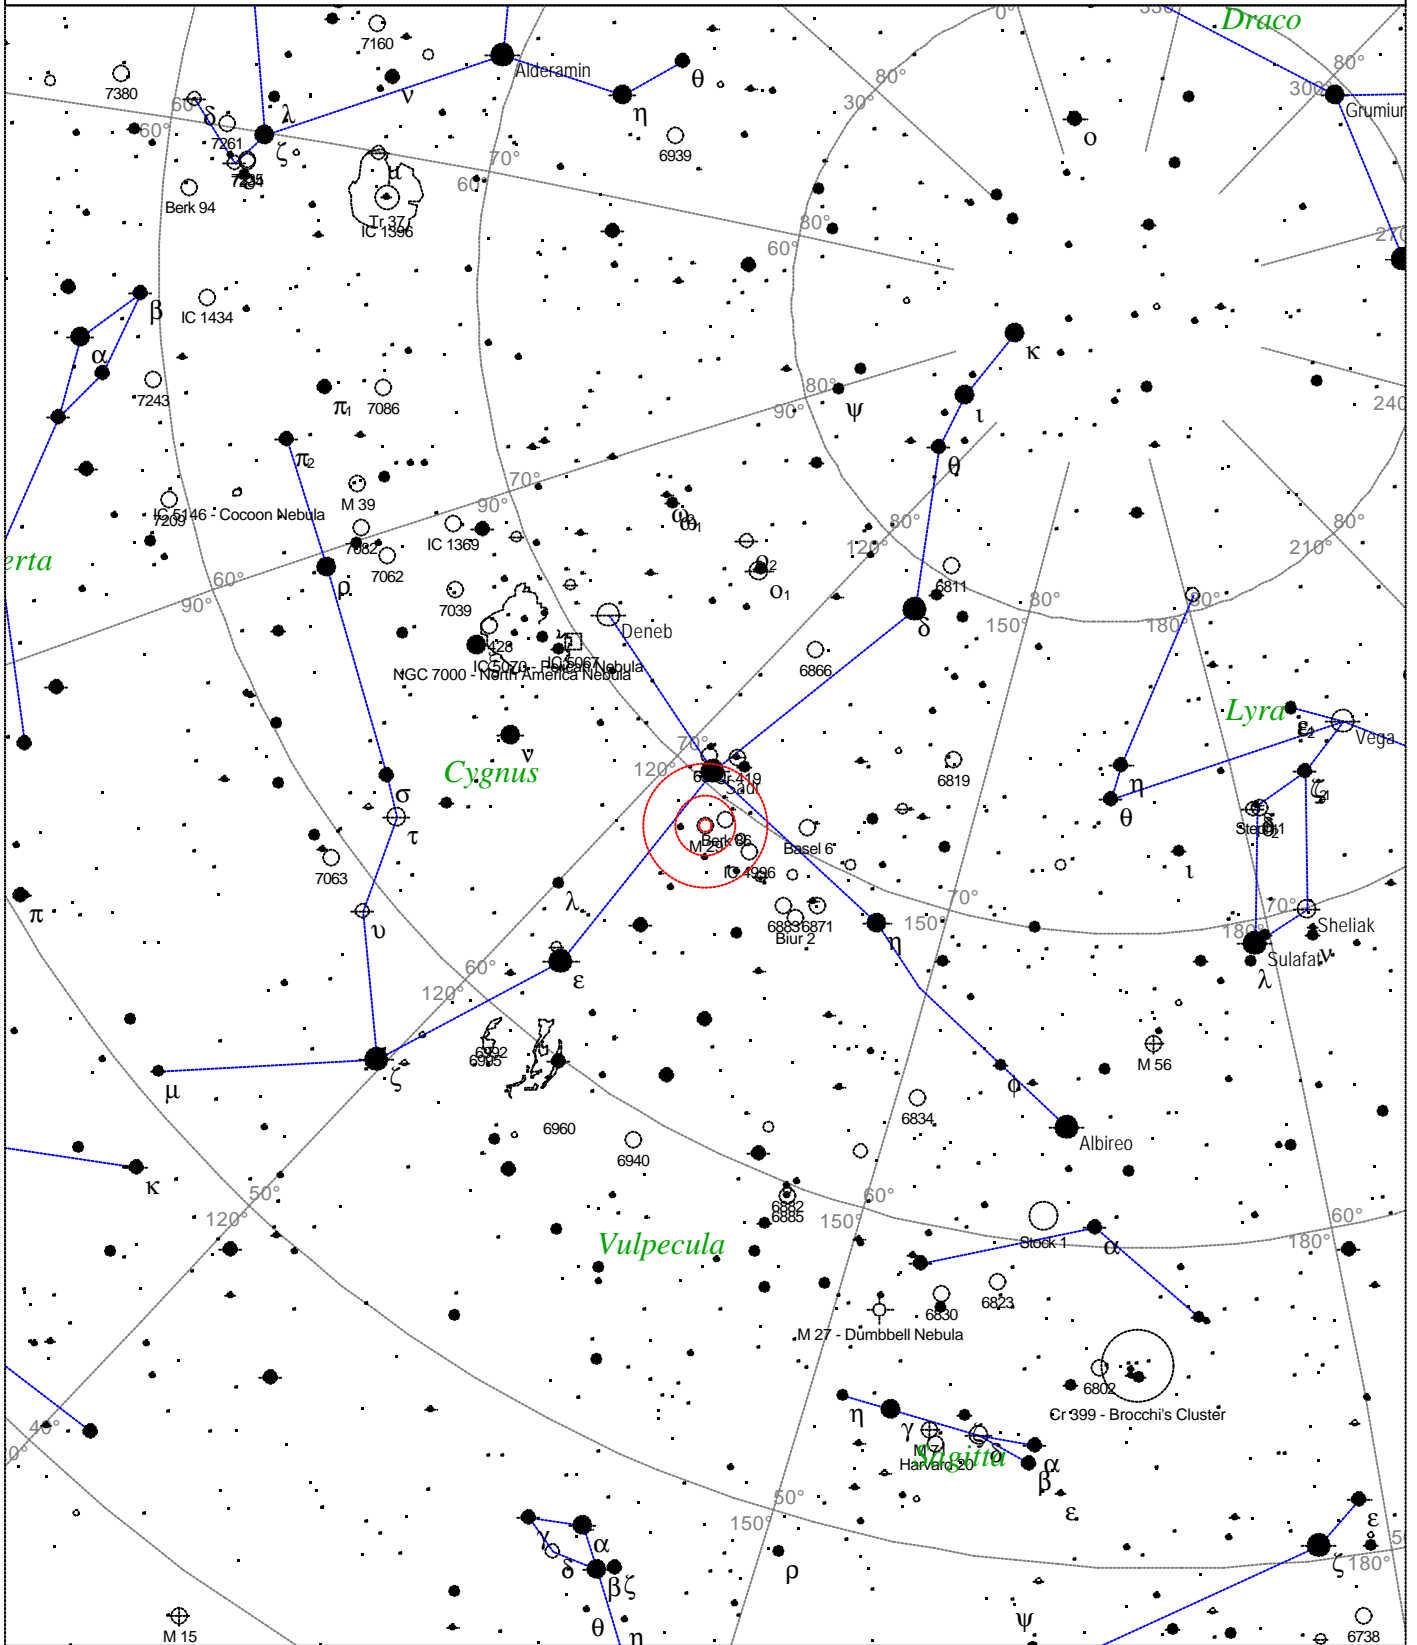

Messier 29 - Open cluster

STARS

- <3
- 3.5
- 4
- 4.5
- 5
- 5.5
- 6
- 6.5
- >7

SYMBOLS

- Multiple star
- Variable star
- ☄ Comet
- ☾ Galaxy
- Bright nebula
- Dark nebula
- ⊕ Globular cluster
- Open cluster
- ⊕ Planetary nebula
- ⊗ Quasar
- △ Radio source
- × X-ray source
- Other object

Messier 29 - Open cluster

Magnitude: 6.6

Size: 7.0'

Right ascension: 20h 24m 0s

Declination: +38° 32' 40"

Constellation: Cygnus

Local Time: 19:40:11 12-Sep-2002

UTC: 19:40:11 12-Sep-2002

Sidereal Time: 18:56:39

Location: 53° 27' 0" N 2° 31' 0" W

RA: 20h24m00s Dec: +38° 32' Field: 45.0°

Julian Day: 2452530.3196