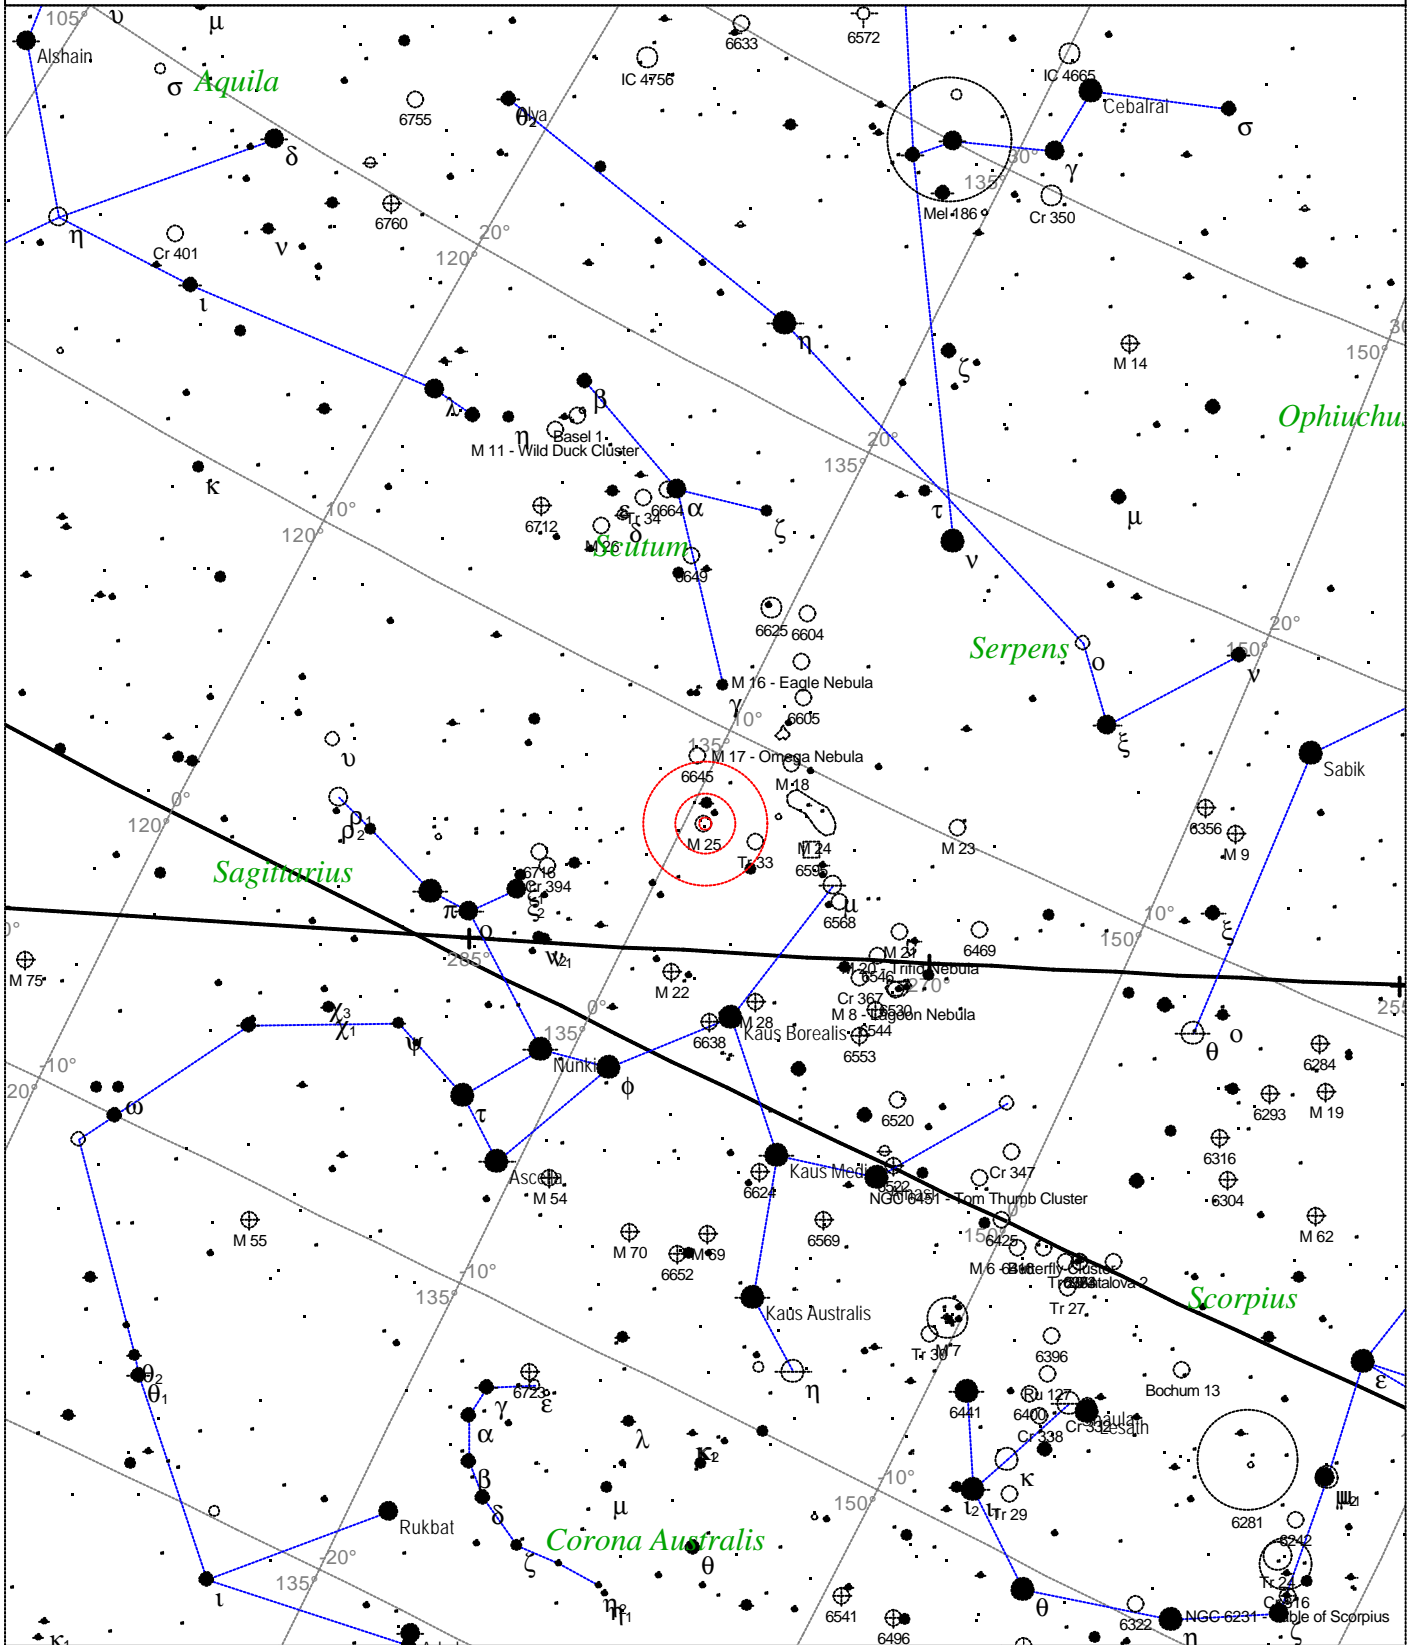

Sidereal Time: 15:22:32

Location: 53° 27' 0" N 2° 31' 0" W

RA: 18h16m51s Dec: -18° 39' Field: 45.0°

Julian Day: 2452530.1713

Messier 25 - Open Cluster

STARS	SYMBOLS			Messier 25 - Open cluster
● <3	● Multiple star	◻ Dark nebula	△ Radio source	Magnitude: 4.6
● 3.5	○ Variable star	⊕ Globular cluster	× X-ray source	Size: 29.0'
● 4	☄ Comet	○ Open cluster	○ Other object	Right ascension: 18h 31m 56s
● 4.5	☾ Galaxy	♁ Planetary nebula		Declination: -19° 6' 49"
● 5	◻ Bright nebula	☉ Quasar		Constellation: Sagittarius
● 5.5				