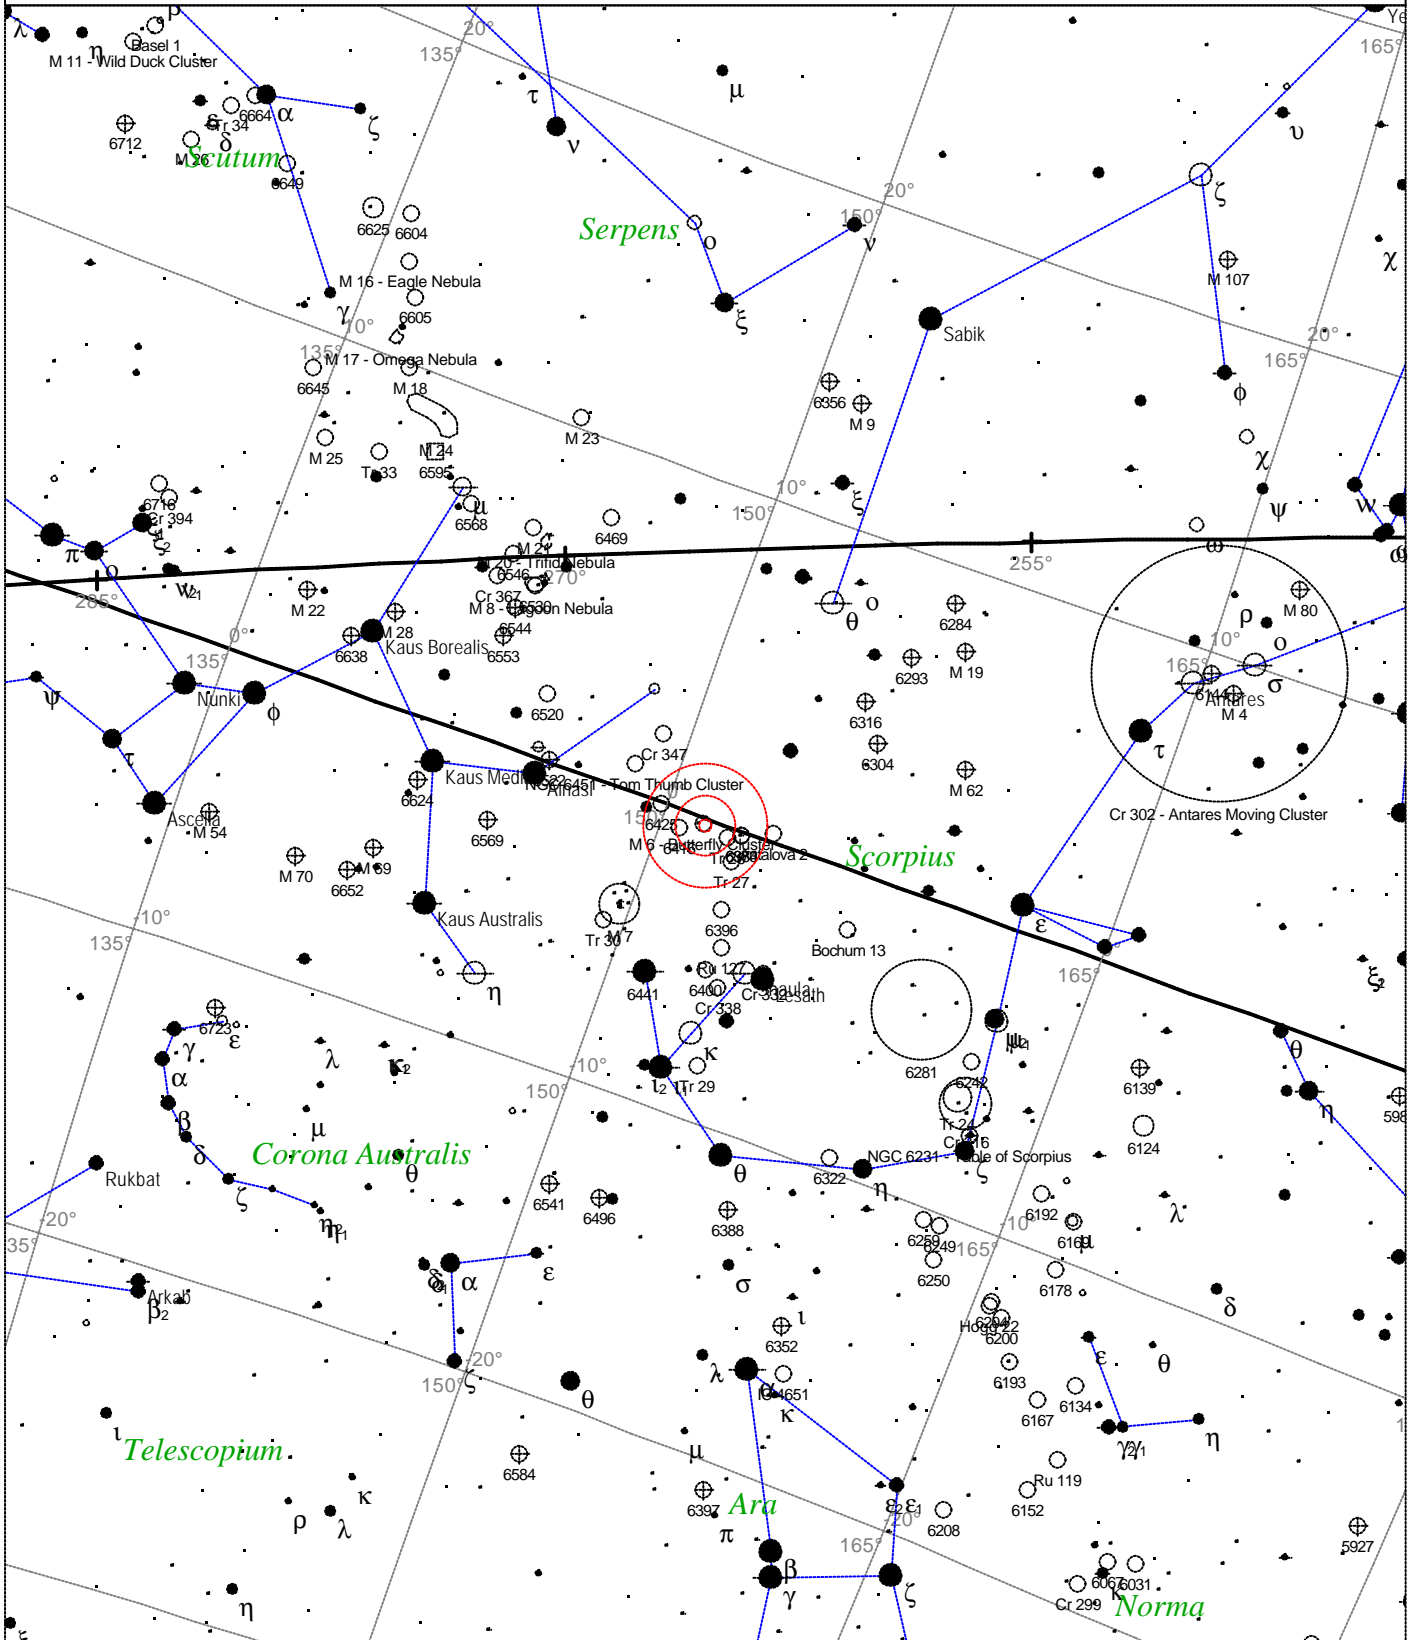

Messier 6 - Butterfly Cluster

STARS ● <3 ● 3.5 ● 4 ● 4.5 ● 5 ● 5.5 ● 6 ● >6.5	SYMBOLS ● Multiple star ○ Variable star ☄ Comet ☾ Galaxy □ Bright nebula □ Dark nebula ⊕ Globular cluster ○ Open cluster ⊕ Planetary nebula ⊗ Quasar △ Radio source × X-ray source ○ Other object	Messier 6 - Butterfly Cluster Type of object: Open cluster Magnitude: 4.0 Size: 20.0' Right ascension: 17h 40m 30s Declination: -32° 15' 26" Constellation: Scorpius

Local Time: 16:06:39 12-Sep-2002
Location: 53° 27' 0" N 2° 31' 0" W

UTC: 16:06:39 12-Sep-2002
RA: 17h40m30s Dec: -32° 15' Field: 45.0°

Sidereal Time: 15:22:32
Julian Day: 2452530.1713