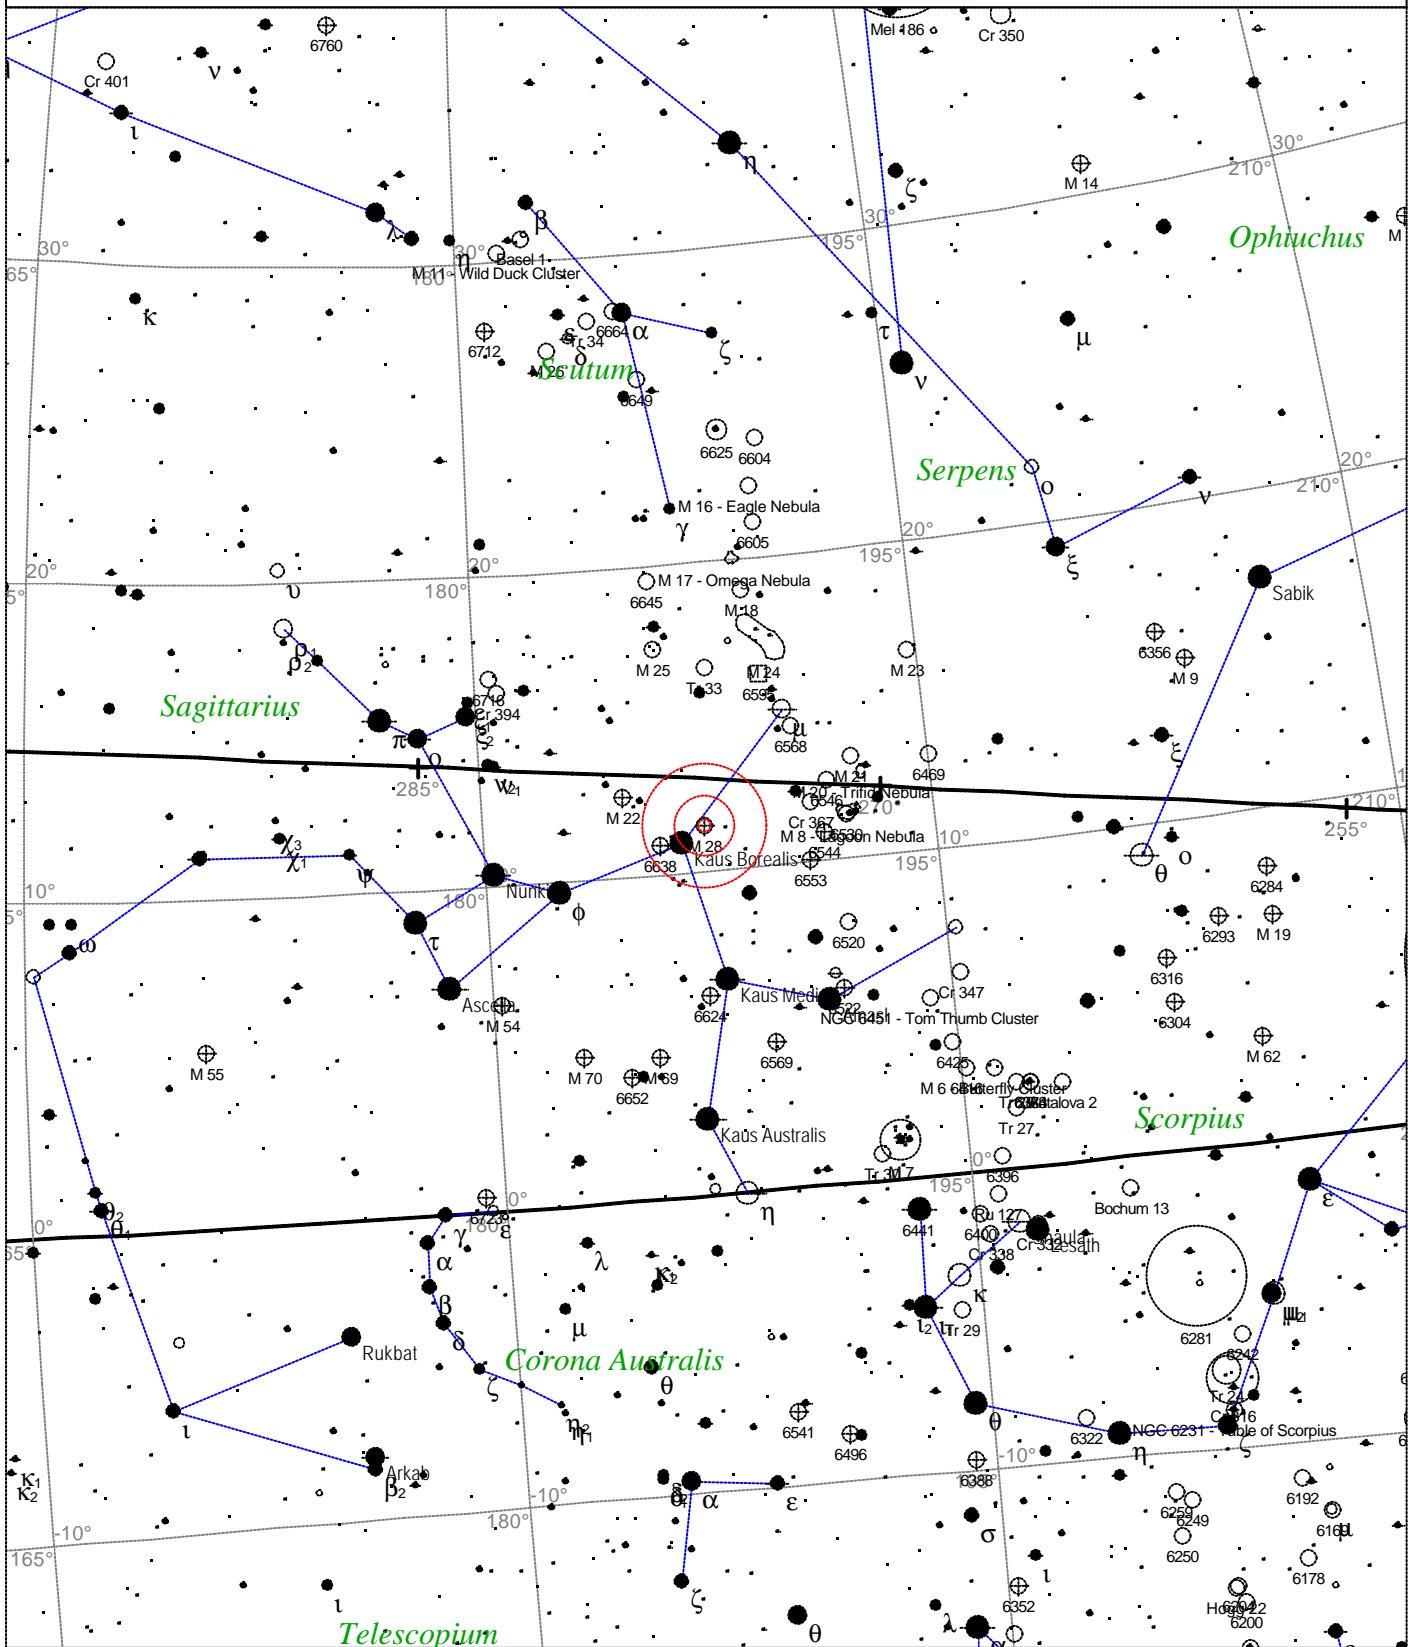

Messier 28 - Globular cluster

STARS ● <3 ● 3.5 ● 4 ● 4.5 ● 5 ● 5.5 ● 6 ● 6.5 ● >7	SYMBOLS ● Multiple star ○ Variable star ☄ Comet ☾ Galaxy □ Bright nebula □ Dark nebula ⊕ Globular cluster ○ Open cluster ⊕ Planetary nebula ⊗ Quasar △ Radio source × X-ray source ○ Other object	Messier 28 - Globular cluster Magnitude: 6.8 Size: 15.0' Right ascension: 18h 24m 42s Declination: -24° 52' 10" Constellation: Sagittarius

Local Time: 19:40:11 12-Sep-2002   UTC: 19:40:11 12-Sep-2002   Sidereal Time: 18:56:39
Location: 53° 27' 0" N 2° 31' 0" W   RA: 18h24m42s Dec: -24° 52' Field: 45.0°   Julian Day: 2452530.3196