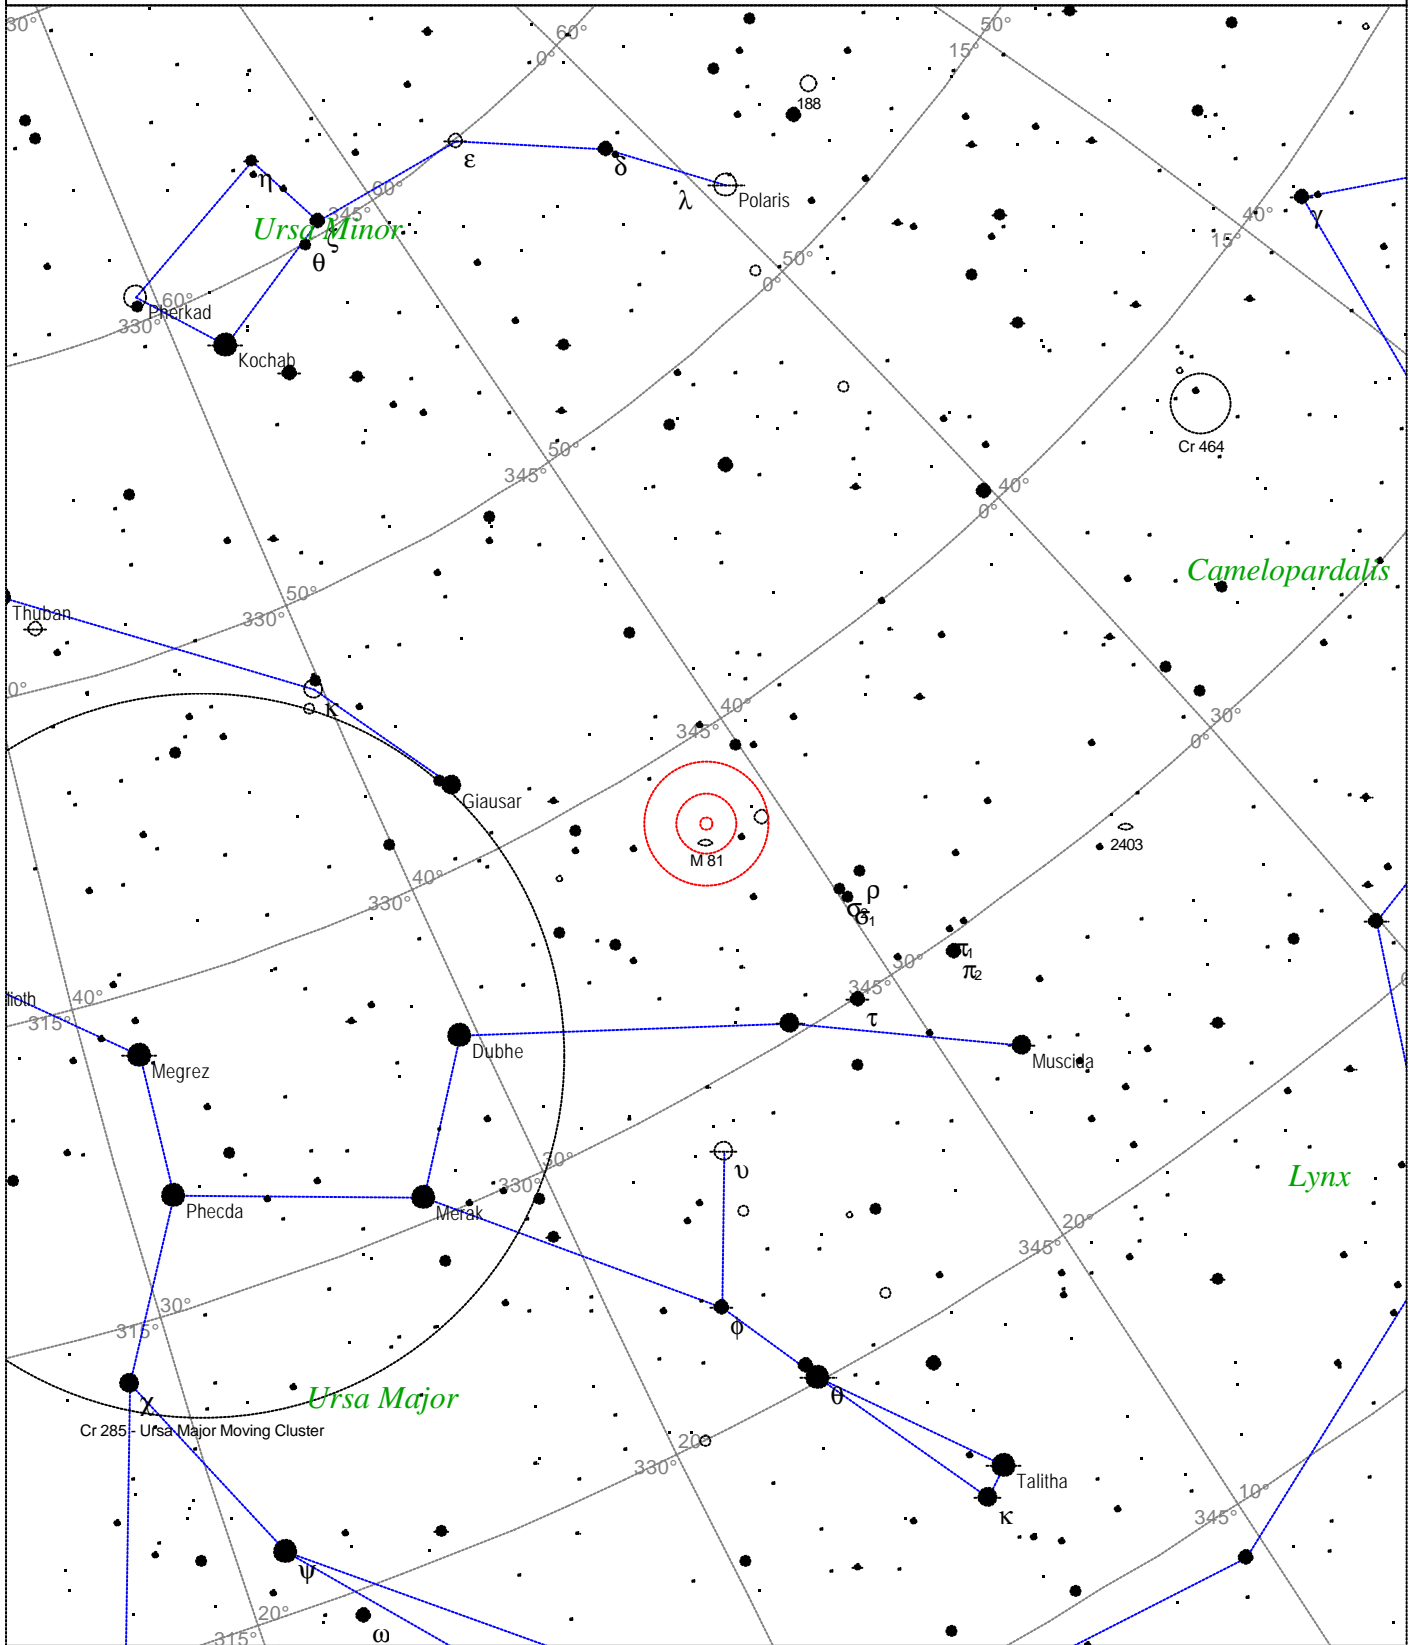

Messier 82 - Galaxy

STARS ● <3 ● 3.5 ● 4 ● 4.5 ● 5 ● 5.5 · 6 · 6.5 · >7	SYMBOLS ● Multiple star ○ Variable star ☄ Comet ☾ Galaxy □ Bright nebula □ Dark nebula ⊕ Globular cluster ○ Open cluster ♁ Planetary nebula ⊞ Quasar △ Radio source × X-ray source ○ Other object	<i>Messier 82 - Galaxy</i> <i>Magnitude: 9.2</i> <i>Surface brightness: 11.8 mag/sq arcmin</i> <i>Size: 10.5'x5.1'</i> <i>Position angle: 65°</i> <i>Right ascension: 9h 56m 3s</i> <i>Declination: +69° 40' 14"</i> <i>Constellation: Ursa Major</i>

Local Time: 19:40:11 12-Sep-2002   UTC: 19:40:11 12-Sep-2002   Sidereal Time: 18:56:39
Location: 53° 27' 0" N 2° 31' 0" W   RA: 9h56m03s Dec: +69° 40' Field: 45.0°   Julian Day: 2452530.3196