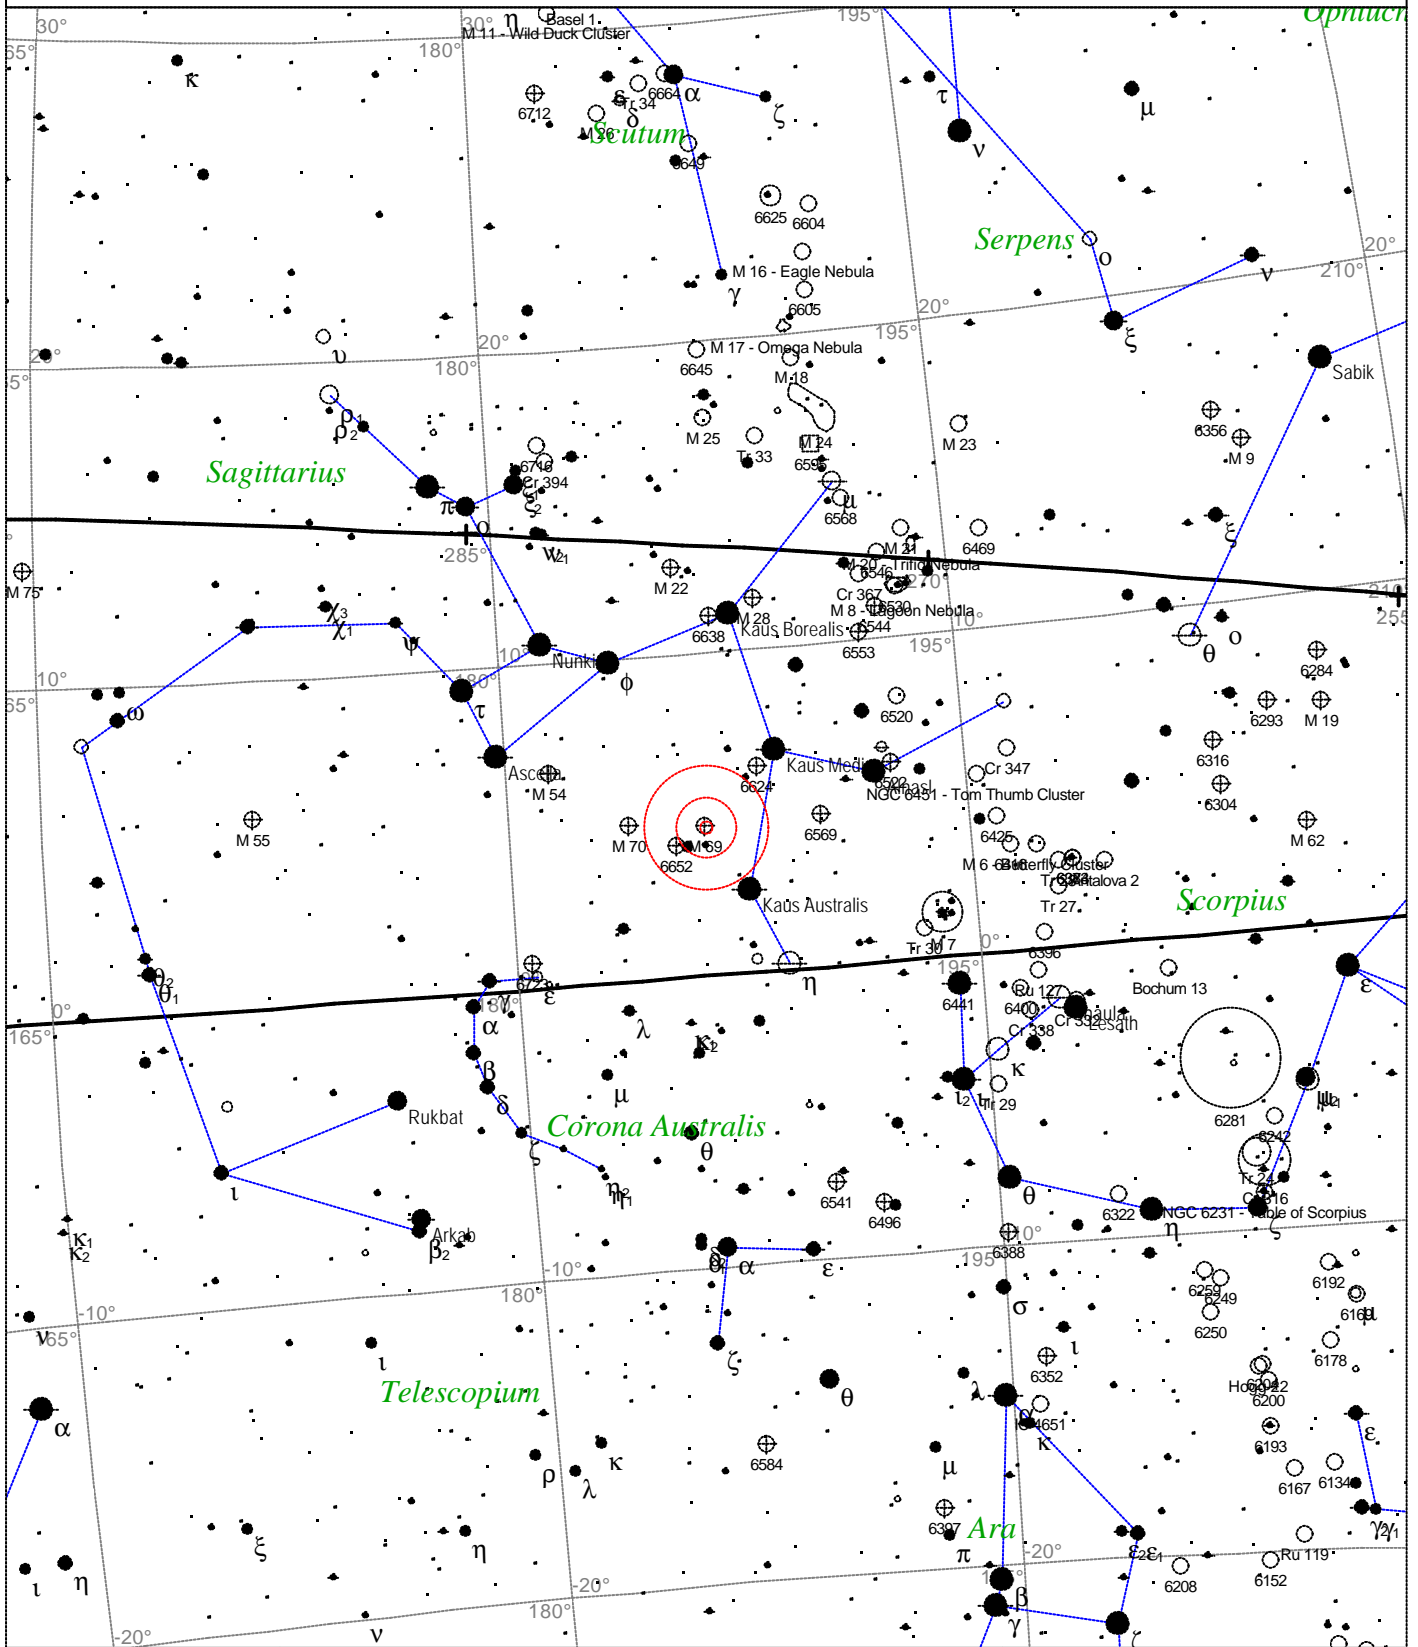

Messier 69 - Globular cluster

STARS ● <3 ● 3.5 ● 4 ● 4.5 ● 5 ● 5.5 · 6 · 6.5 · >7	SYMBOLS ● Multiple star ○ Variable star ☄ Comet ☾ Galaxy □ Bright nebula ◻ Dark nebula ⊕ Globular cluster ○ Open cluster ♁ Planetary nebula ⊠ Quasar △ Radio source ✕ X-ray source ○ Other object	Messier 69 - Globular cluster Magnitude: 7.6 Size: 7.1' Right ascension: 18h 31m 33s Declination: -32° 20' 52" Constellation: Sagittarius

Local Time: 19:40:11 12-Sep-2002   UTC: 19:40:11 12-Sep-2002   Sidereal Time: 19:01:49
Location: 53° 6' 50" N 1° 13' 20" W   RA: 18h31m33s Dec: -32° 20' Field: 45.0°   Julian Day: 2452530.3196