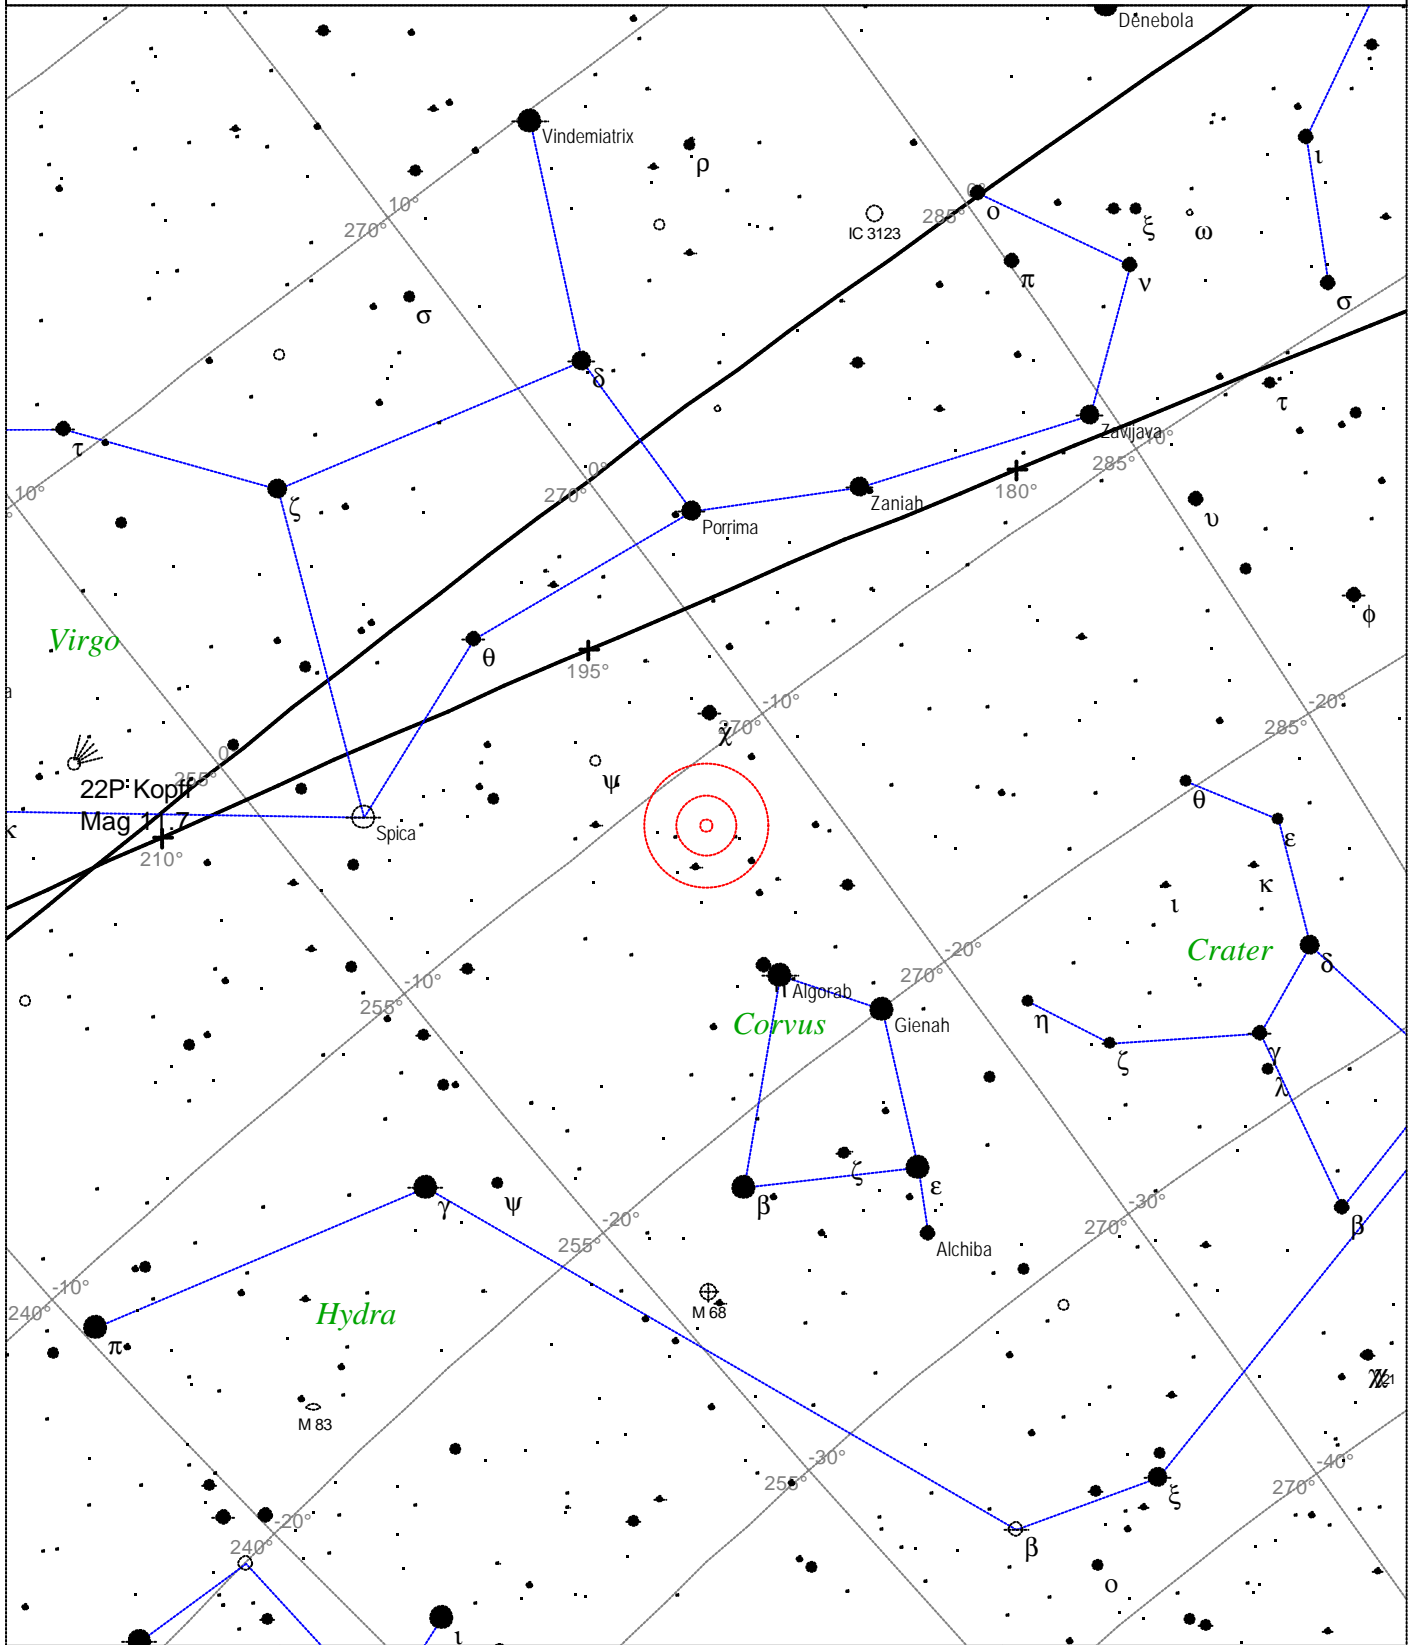

Messier 104 - Sombrero Galaxy

STARS ● <3 ● 3.5 ● 4 ● 4.5 ● 5 ● 5.5		SYMBOLS ● Multiple star ○ Variable star ☄ Comet ☾ Galaxy □ Bright nebula ◻ Dark nebula ⊕ Globular cluster ○ Open cluster ♁ Planetary nebula ☉ Quasar △ Radio source ✕ X-ray source ○ Other object		<i>Messier 104 - Sombrero Galaxy</i> Type of object: Galaxy Magnitude: 9.2 Surface brightness: 11.5 mag/sq arcmin Size: 8.6"x4.2" Position angle: 89° Right ascension: 12h 40m 5s Declination: -11° 38' 4"

Local Time: 19:40:11 12-Sep-2002   UTC: 19:40:11 12-Sep-2002   Sidereal Time: 18:56:39
Location: 53° 27' 0" N 2° 31' 0" W   RA: 12h40m05s Dec: -11° 38' Field: 45.0°   Julian Day: 2452530.3196