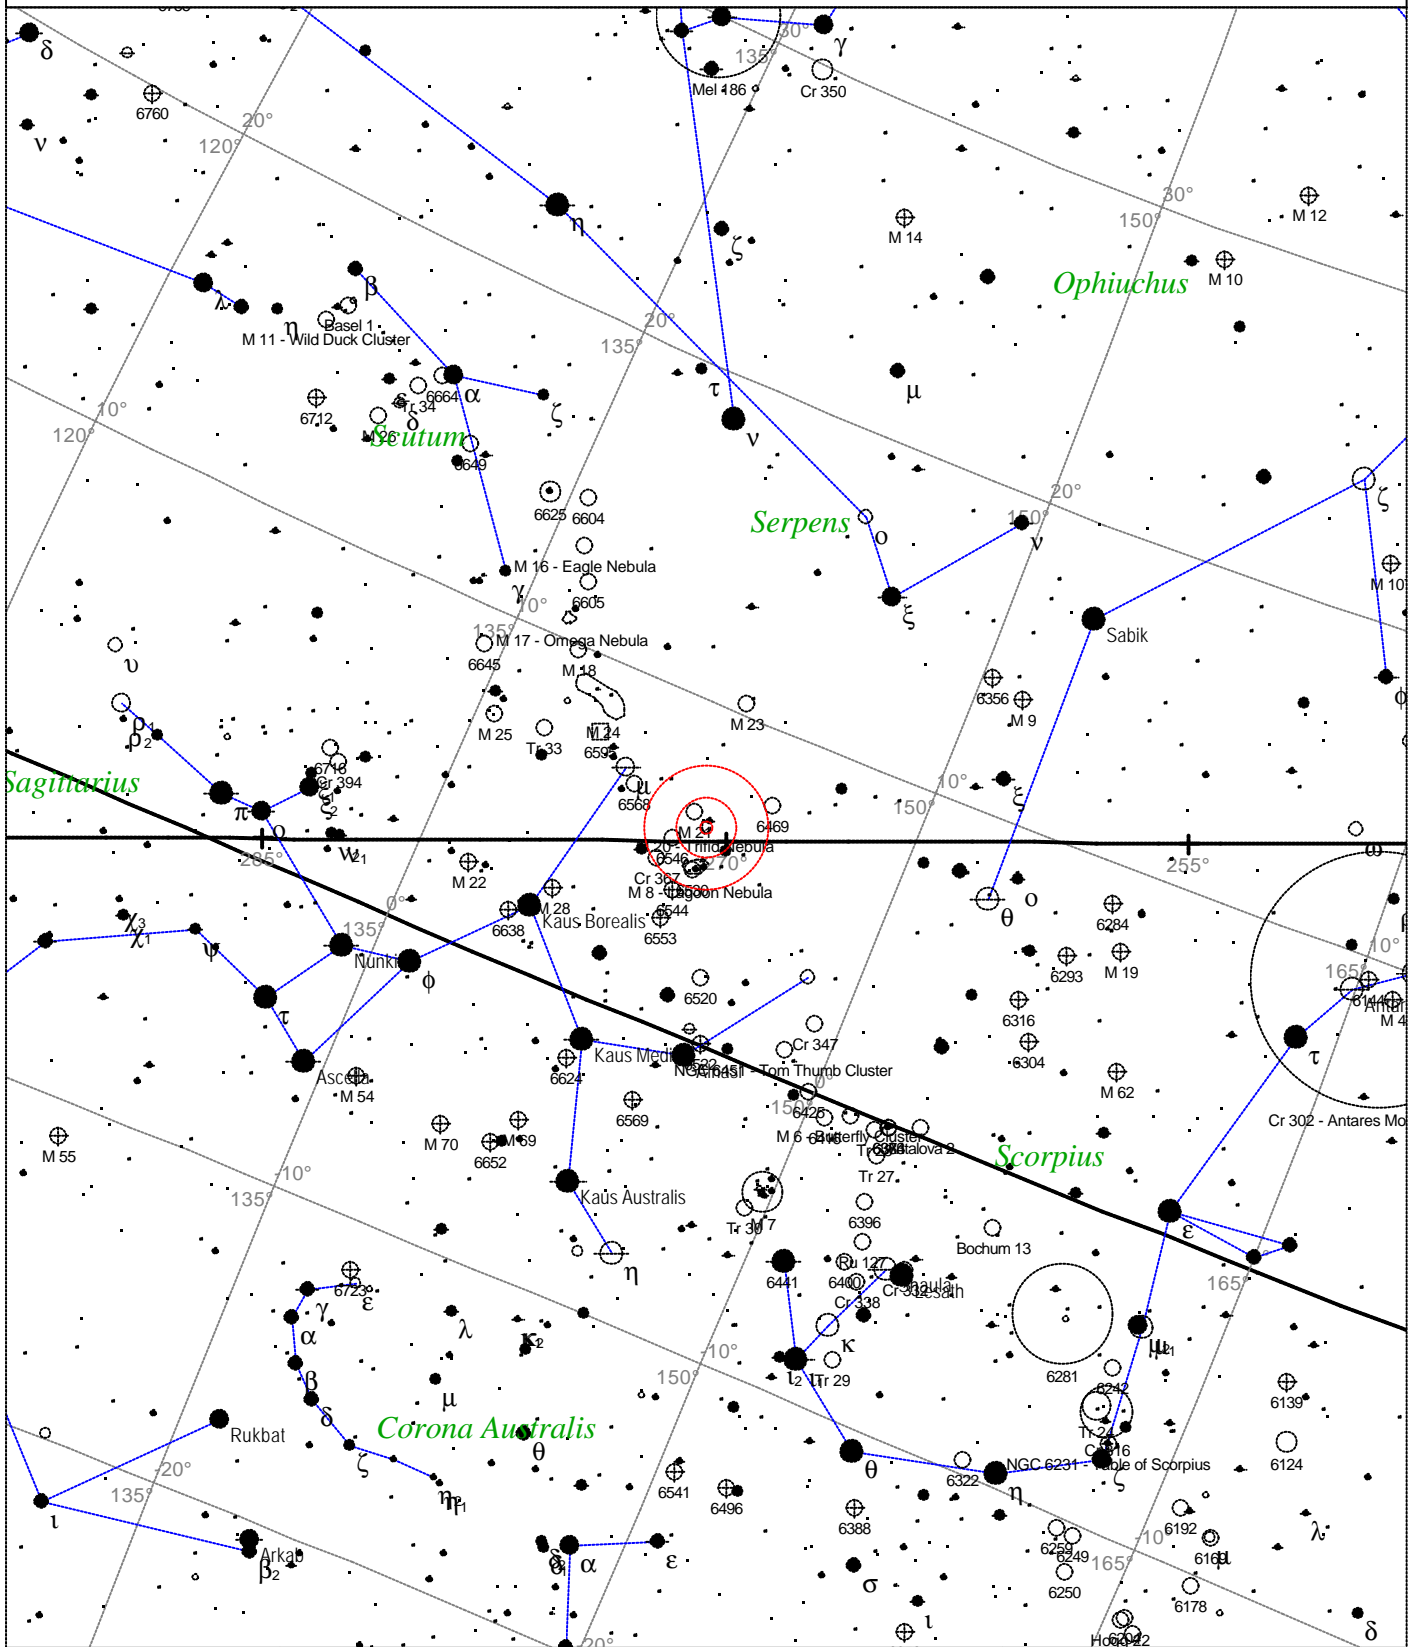

Messier 20 - Trifid Nebula

STARS ● <3 ● 3.5 ● 4 ● 4.5 ● 5 ● 5.5	SYMBOLS ● Multiple star ○ Variable star ☾ Comet ☾ Galaxy □ Bright nebula	SYMBOLS □ Dark nebula ⊕ Globular cluster ○ Open cluster ⊕ Planetary nebula ⊗ Quasar △ Radio source × X-ray source ○ Other object	Messier 20 - Trifid Nebula Type of object: Bright nebula Magnitude: 6.3 Size: 28.0' Right ascension: 18h 2m 51s Declination: -22° 58' 22" Constellation: Sagittarius

Local Time: 16:06:39 12-Sep-2002
Location: 53° 27' 0" N 2° 31' 0" W

UTC: 16:06:39 12-Sep-2002
RA: 18h02m51s Dec: -22° 58' Field: 45.0°

Sidereal Time: 15:22:32
Julian Day: 2452530.1713