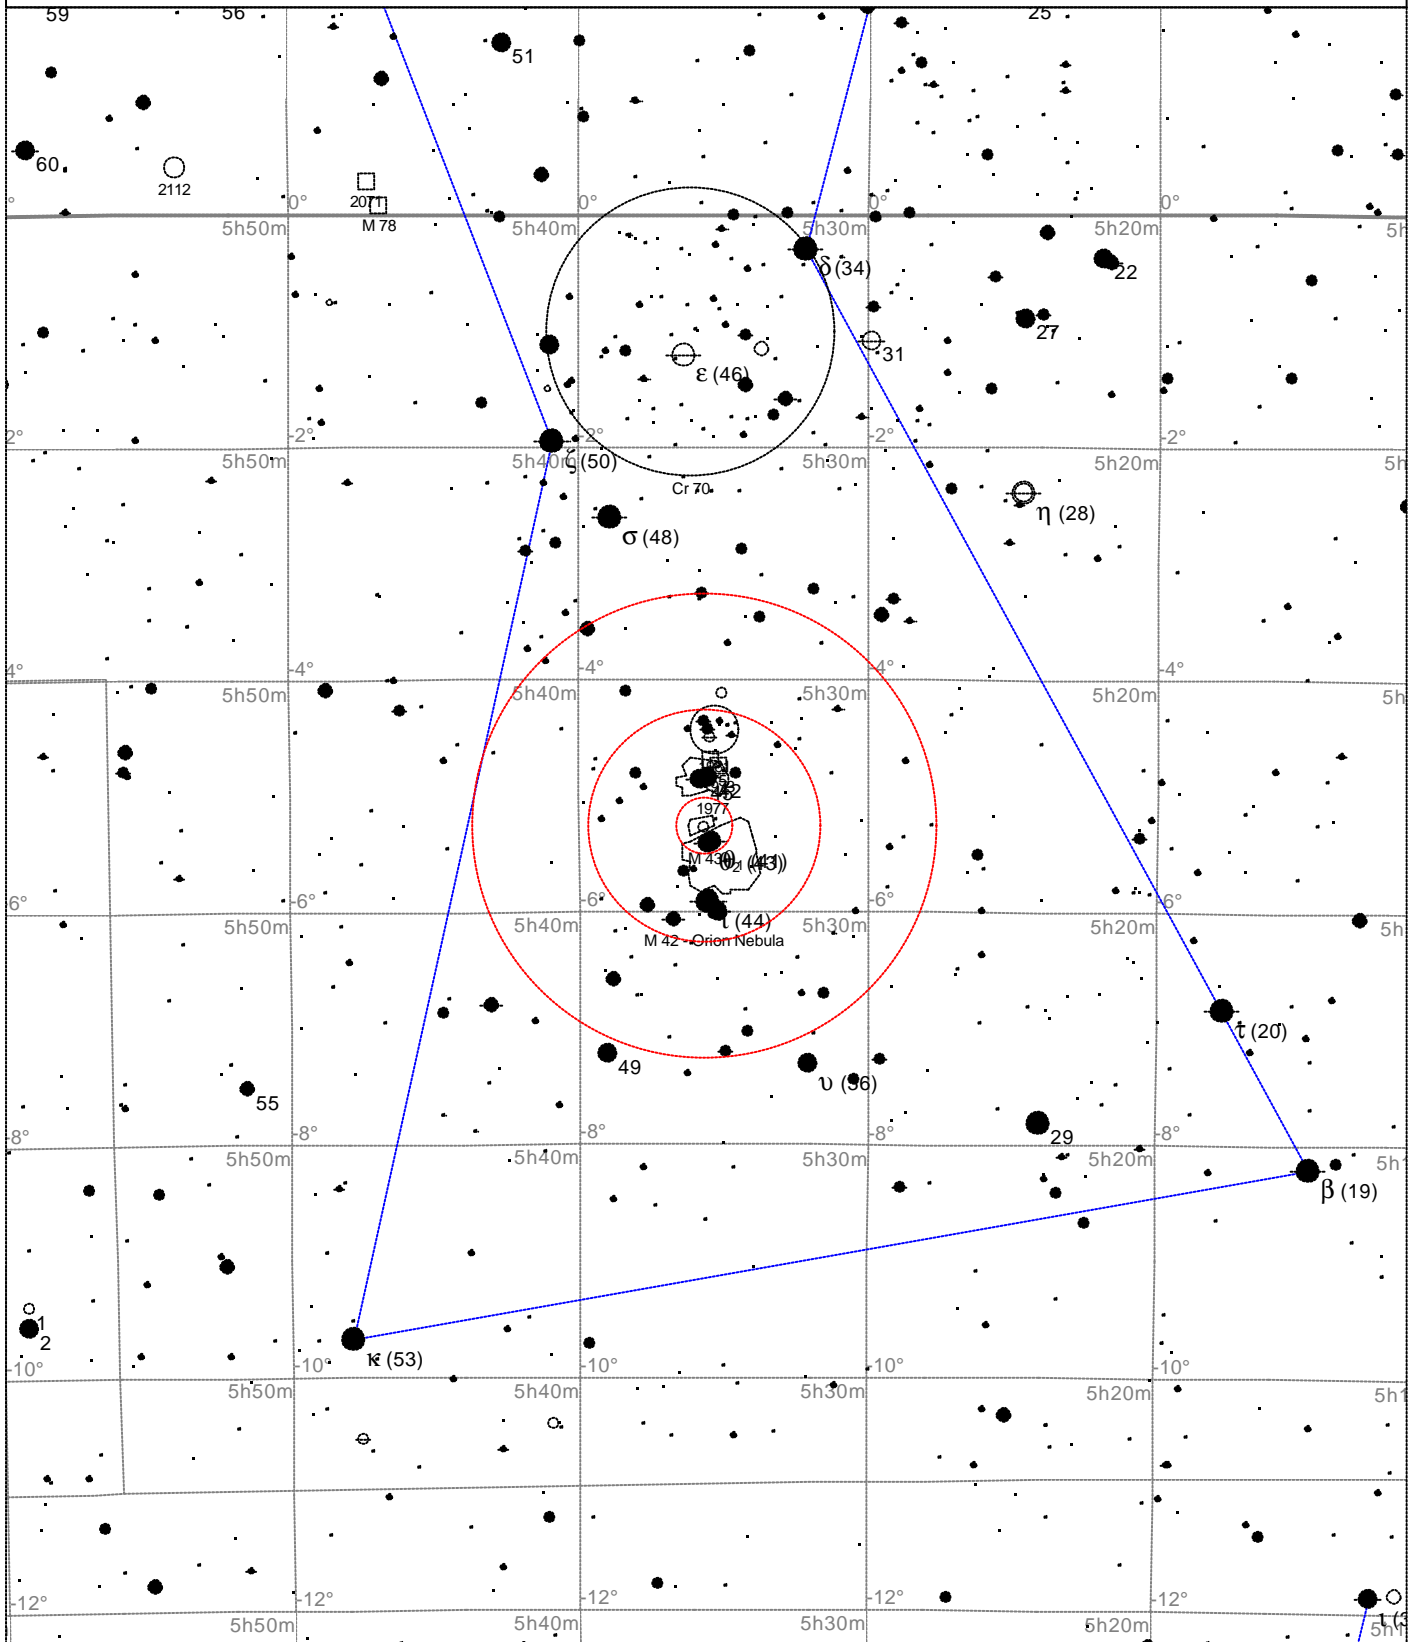

Messier 43 - Bright nebula

STARS ● <4 ● 5 ● 6 ● 7 ● 8 ● >9	SYMBOLS ● Multiple star ○ Variable star ☄ Comet ☾ Galaxy □ Bright nebula □ Dark nebula ⊕ Globular cluster ○ Open cluster ⊕ Planetary nebula ⊗ Quasar △ Radio source × X-ray source ○ Other object	Messier 43 - Bright nebula Magnitude: 9.0 Size: 20.0' Right ascension: 5h 35m 38s Declination: -5° 15' 45" Constellation: Orion

Local Time: 20:14:14 12-Sep-2002
Location: 53° 27' 0" N 2° 31' 0" W

UTC: 20:14:14 12-Sep-2002
RA: 5h35m38s Dec: -5° 15' Field: 12.0°

Sidereal Time: 19:30:47
Julian Day: 2452530.3432