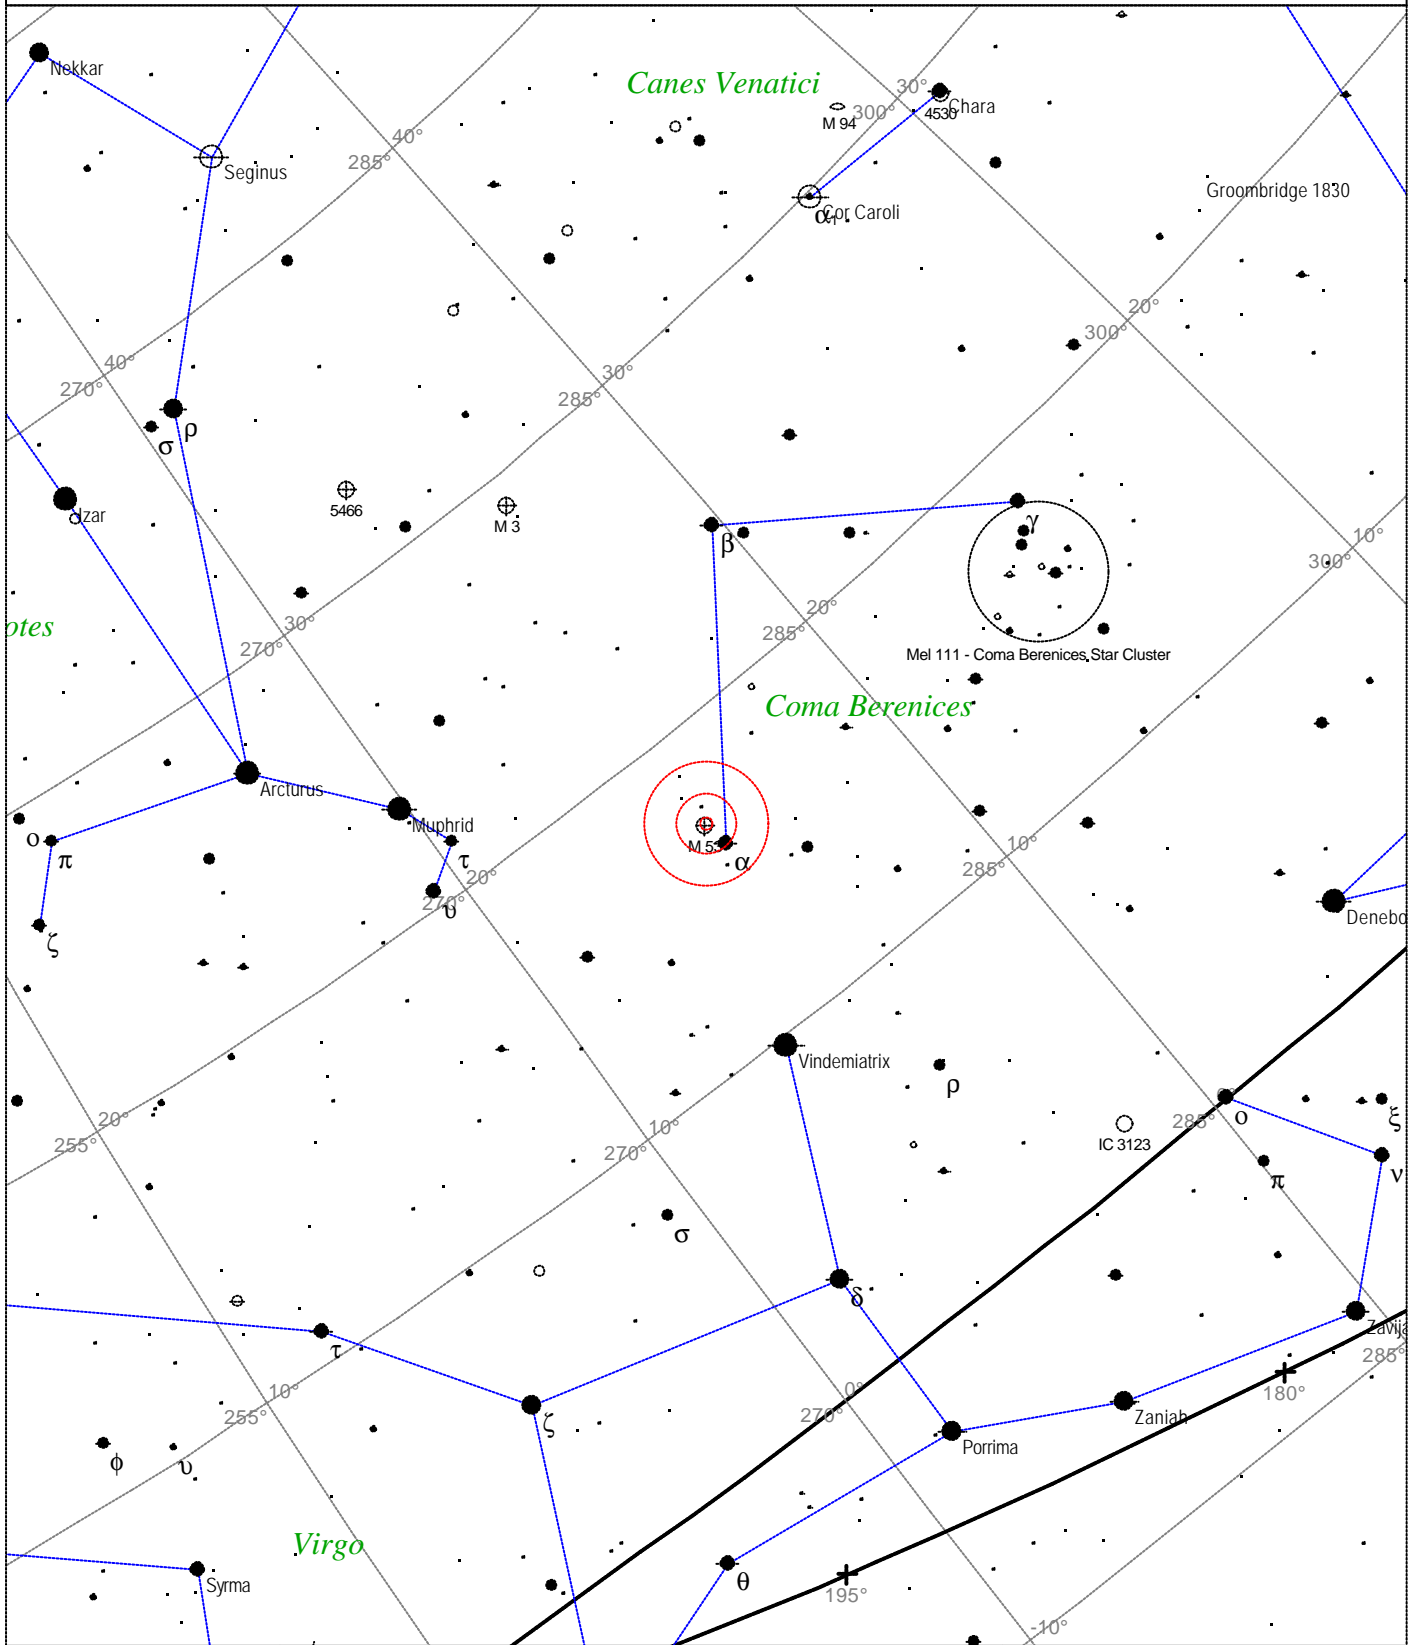

Messier 53 - Globular Cluster

STARS		SYMBOLS			<i>Messier 53 - Globular cluster</i> Magnitude: 7.6 Size: 14.4' Right ascension: 13h 13m 1s Declination: +18° 9' 33" Constellation: Coma Berenices
● <3	· 6	● Multiple star	◻ Dark nebula	△ Radio source	
● 3.5	· >6.5	○ Variable star	⊕ Globular cluster	× X-ray source	
● 4		☄ Comet	○ Open cluster	○ Other object	
● 4.5		☾ Galaxy	♁ Planetary nebula		
● 5		◻ Bright nebula	☉ Quasar		
● 5.5					

Local Time: 19:40:11 12-Sep-2002
Location: 53° 27' 0" N 2° 31' 0" W

UTC: 19:40:11 12-Sep-2002
RA: 13h13m01s Dec: +18° 09' Field: 45.0°

Sidereal Time: 18:56:39
Julian Day: 2452530.3196