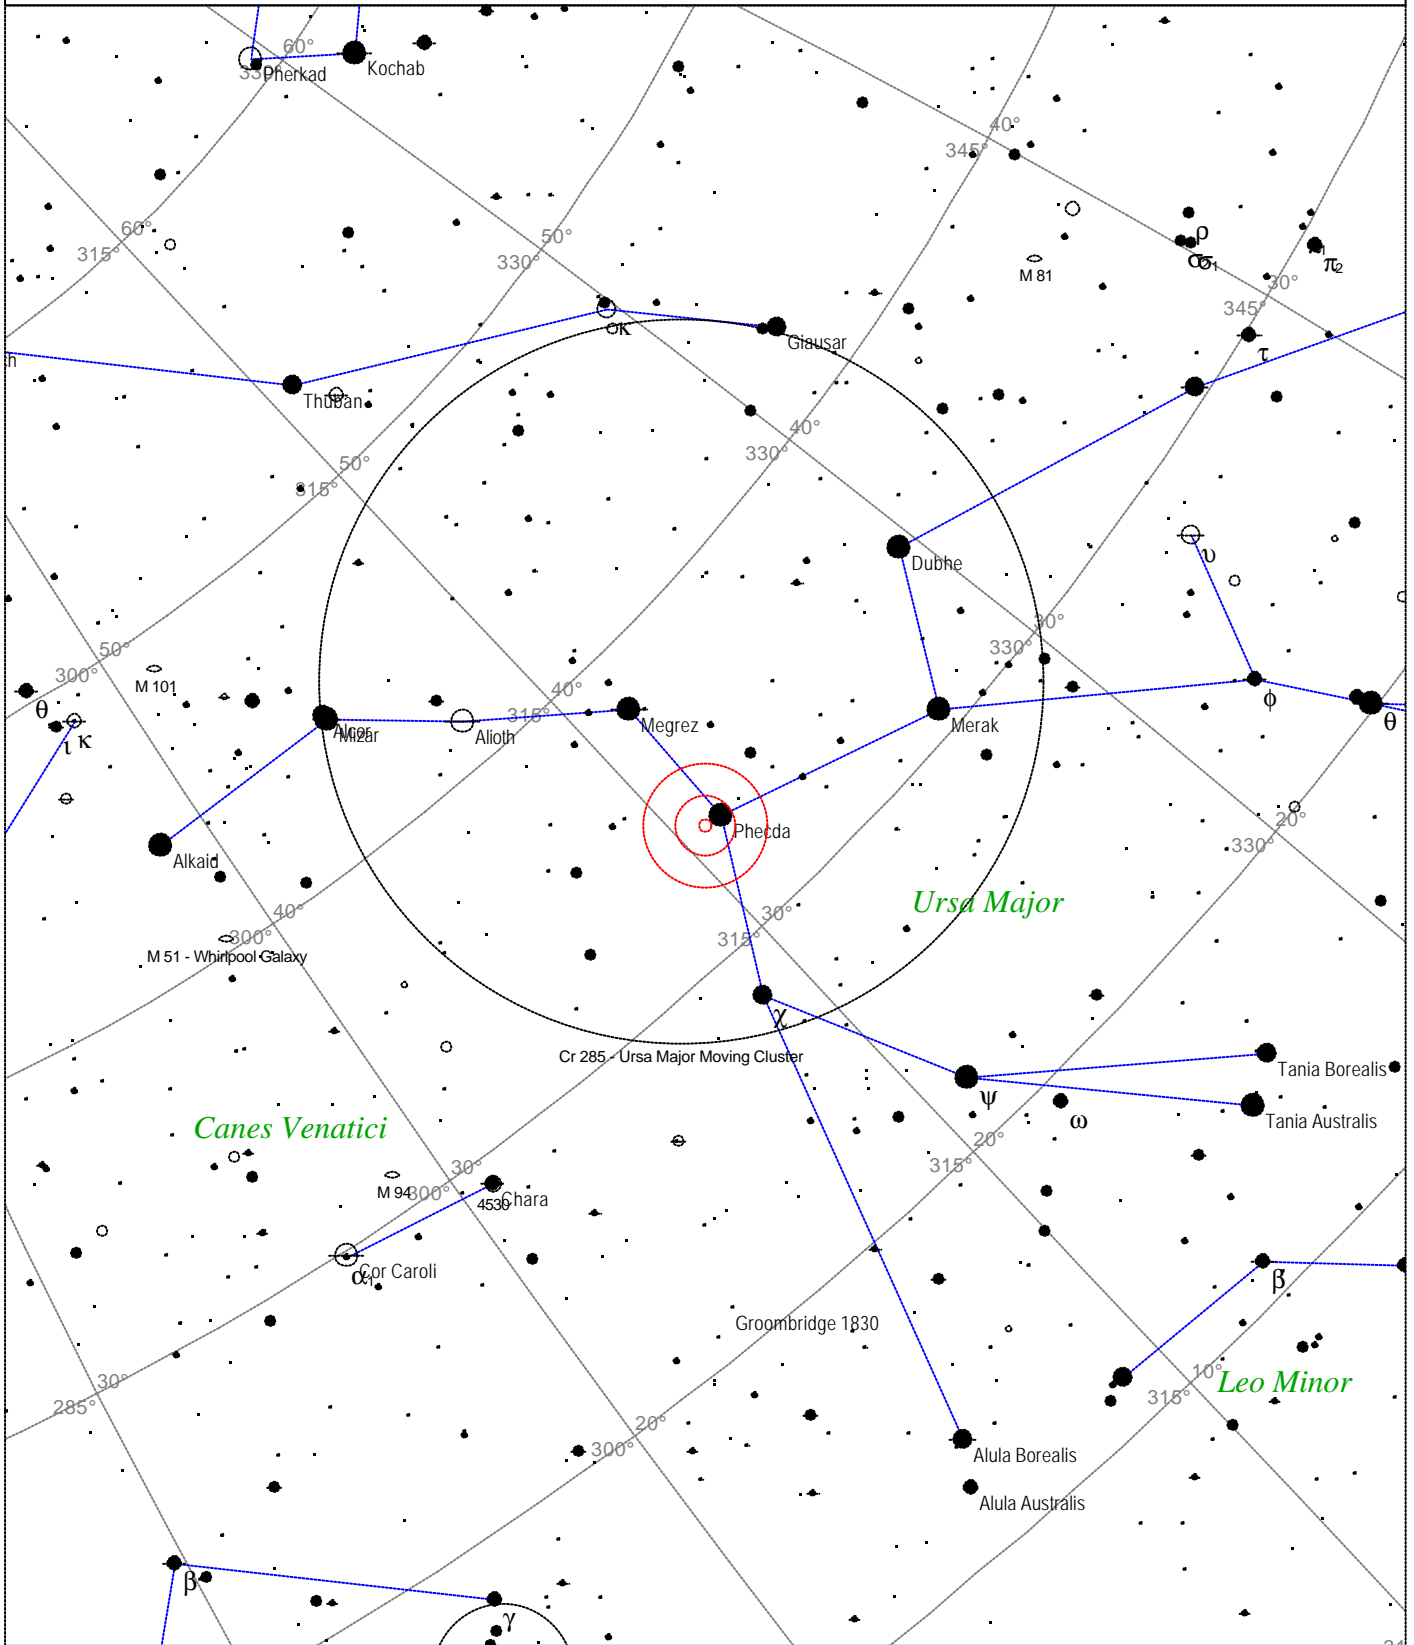

Messier 109 - Galaxy

Ursa Major

Canes Venatici

Leo Minor

STARS		SYMBOLS			<i>Messier 109 - Galaxy</i> Magnitude: 10.6 Surface brightness: 13.5 mag/sq arcmin Size: 7.5'x4.4' Position angle: 68° Right ascension: 11h 57m 41s Declination: +53° 21' 43" Constellation: Ursa Major
● <3	· 6	● Multiple star	□ Dark nebula	△ Radio source	
● 3.5	· 6.5	○ Variable star	⊕ Globular cluster	× X-ray source	
● 4	· >7	☄ Comet	○ Open cluster	○ Other object	
● 4.5		☾ Galaxy	♁ Planetary nebula		
● 5		□ Bright nebula	☄ Quasar		
● 5.5					

Local Time: 19:40:11 12-Sep-2002   UTC: 19:40:11 12-Sep-2002   Sidereal Time: 18:56:39
Location: 53° 27' 0" N 2° 31' 0" W   RA: 11h57m41s Dec: +53° 21' Field: 45.0°   Julian Day: 2452530.3196