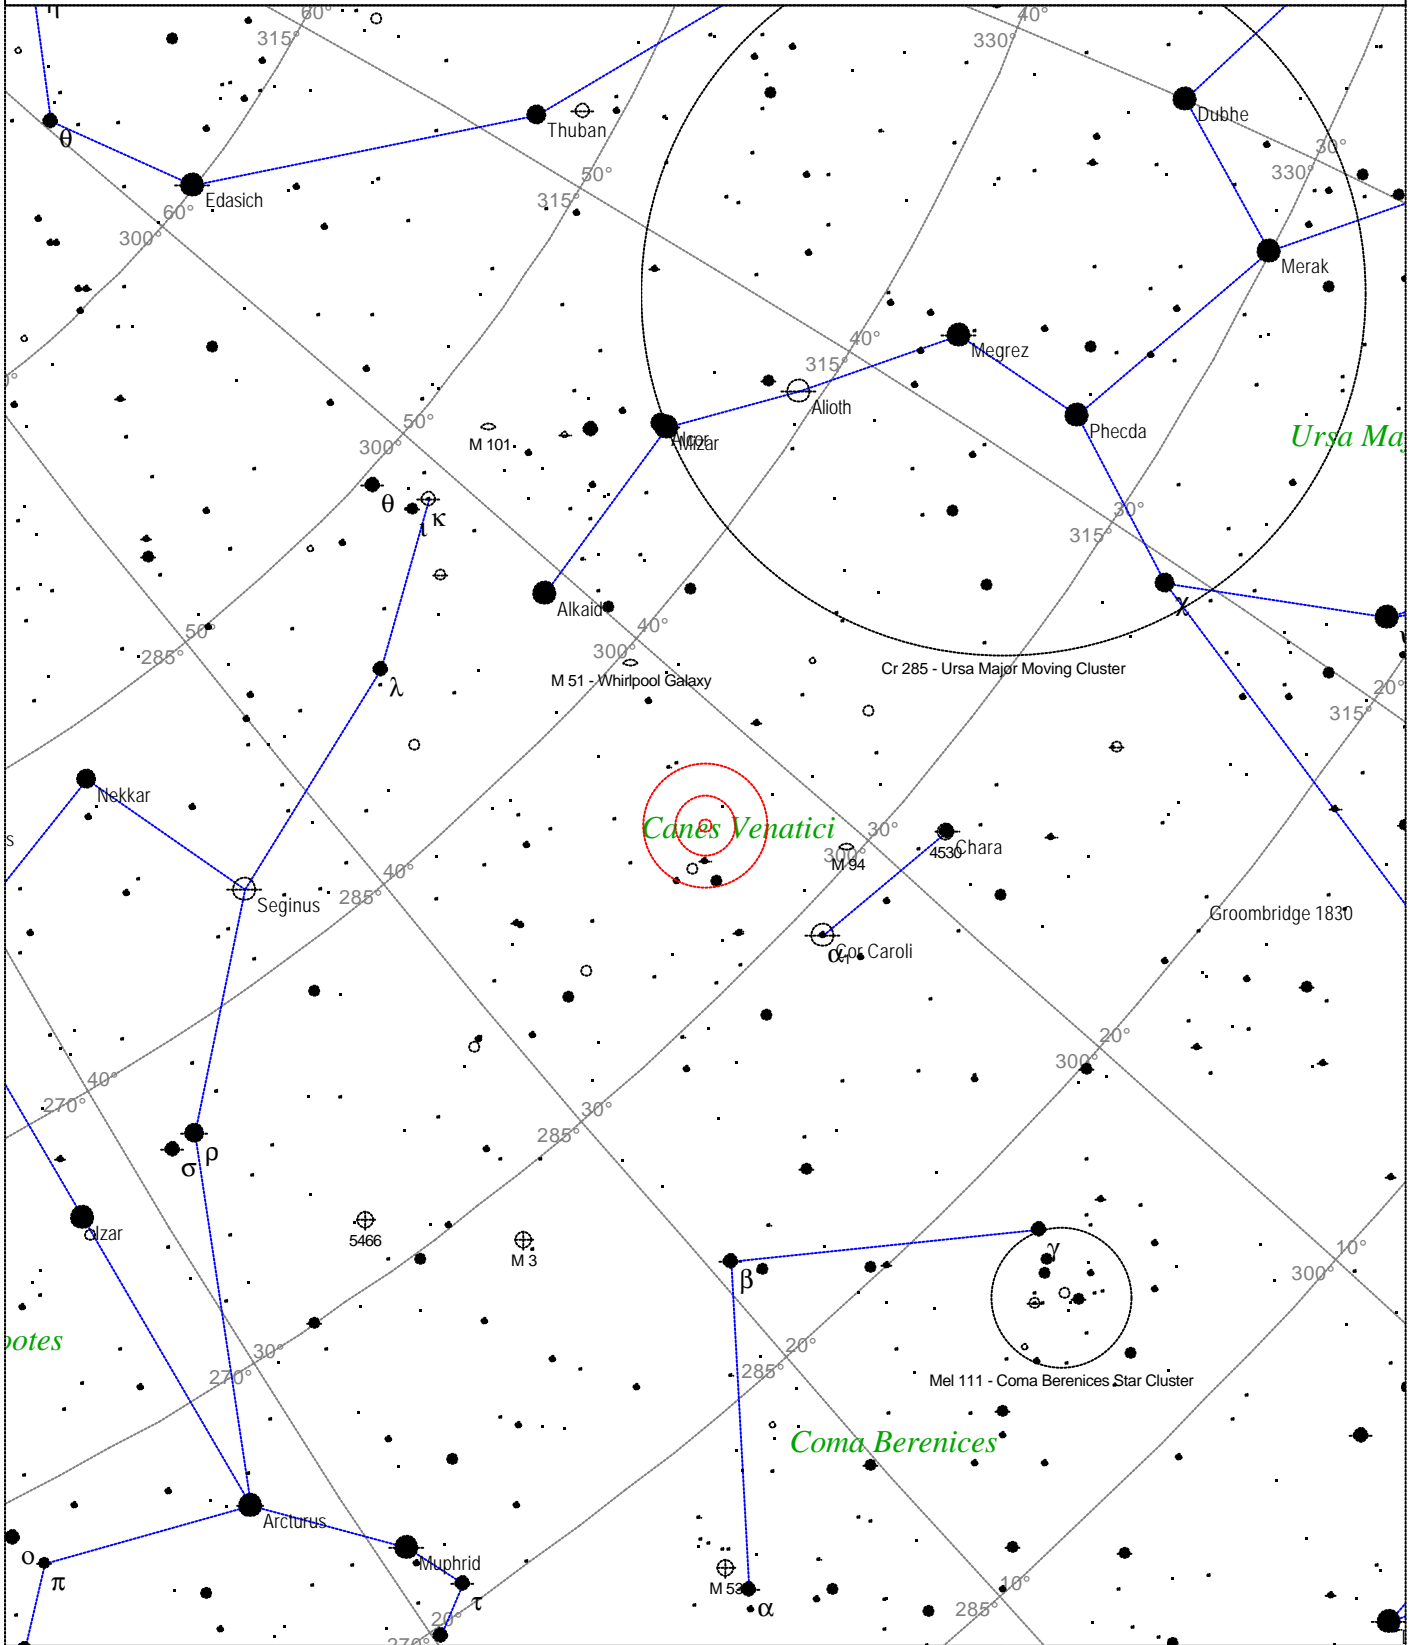

Messier 63 - Galaxy

STARS	SYMBOLS			Messier 63 - Galaxy
● <3	● Multiple star	□ Dark nebula	△ Radio source	Magnitude: 9.3
● 3.5	○ Variable star	⊕ Globular cluster	× X-ray source	Surface brightness: 12.4 mag/sq arcmin
● 4	☄ Comet	○ Open cluster	○ Other object	Size: 12.6'x7.5'
● 4.5	☾ Galaxy	♁ Planetary nebula		Position angle: 105°
● 5	□ Bright nebula	♁ Quasar		Right ascension: 13h 15m 54s
● 5.5				Declination: +42° 1' 23"
				Constellation: Canes Venatici

Local Time: 19:40:11 12-Sep-2002

UTC: 19:40:11 12-Sep-2002

Sidereal Time: 19:01:49

Location: 53° 6' 50" N 1° 13' 20" W RA: 13h15m54s Dec: +42° 01' Field: 45.0°

Julian Day: 2452530.3196