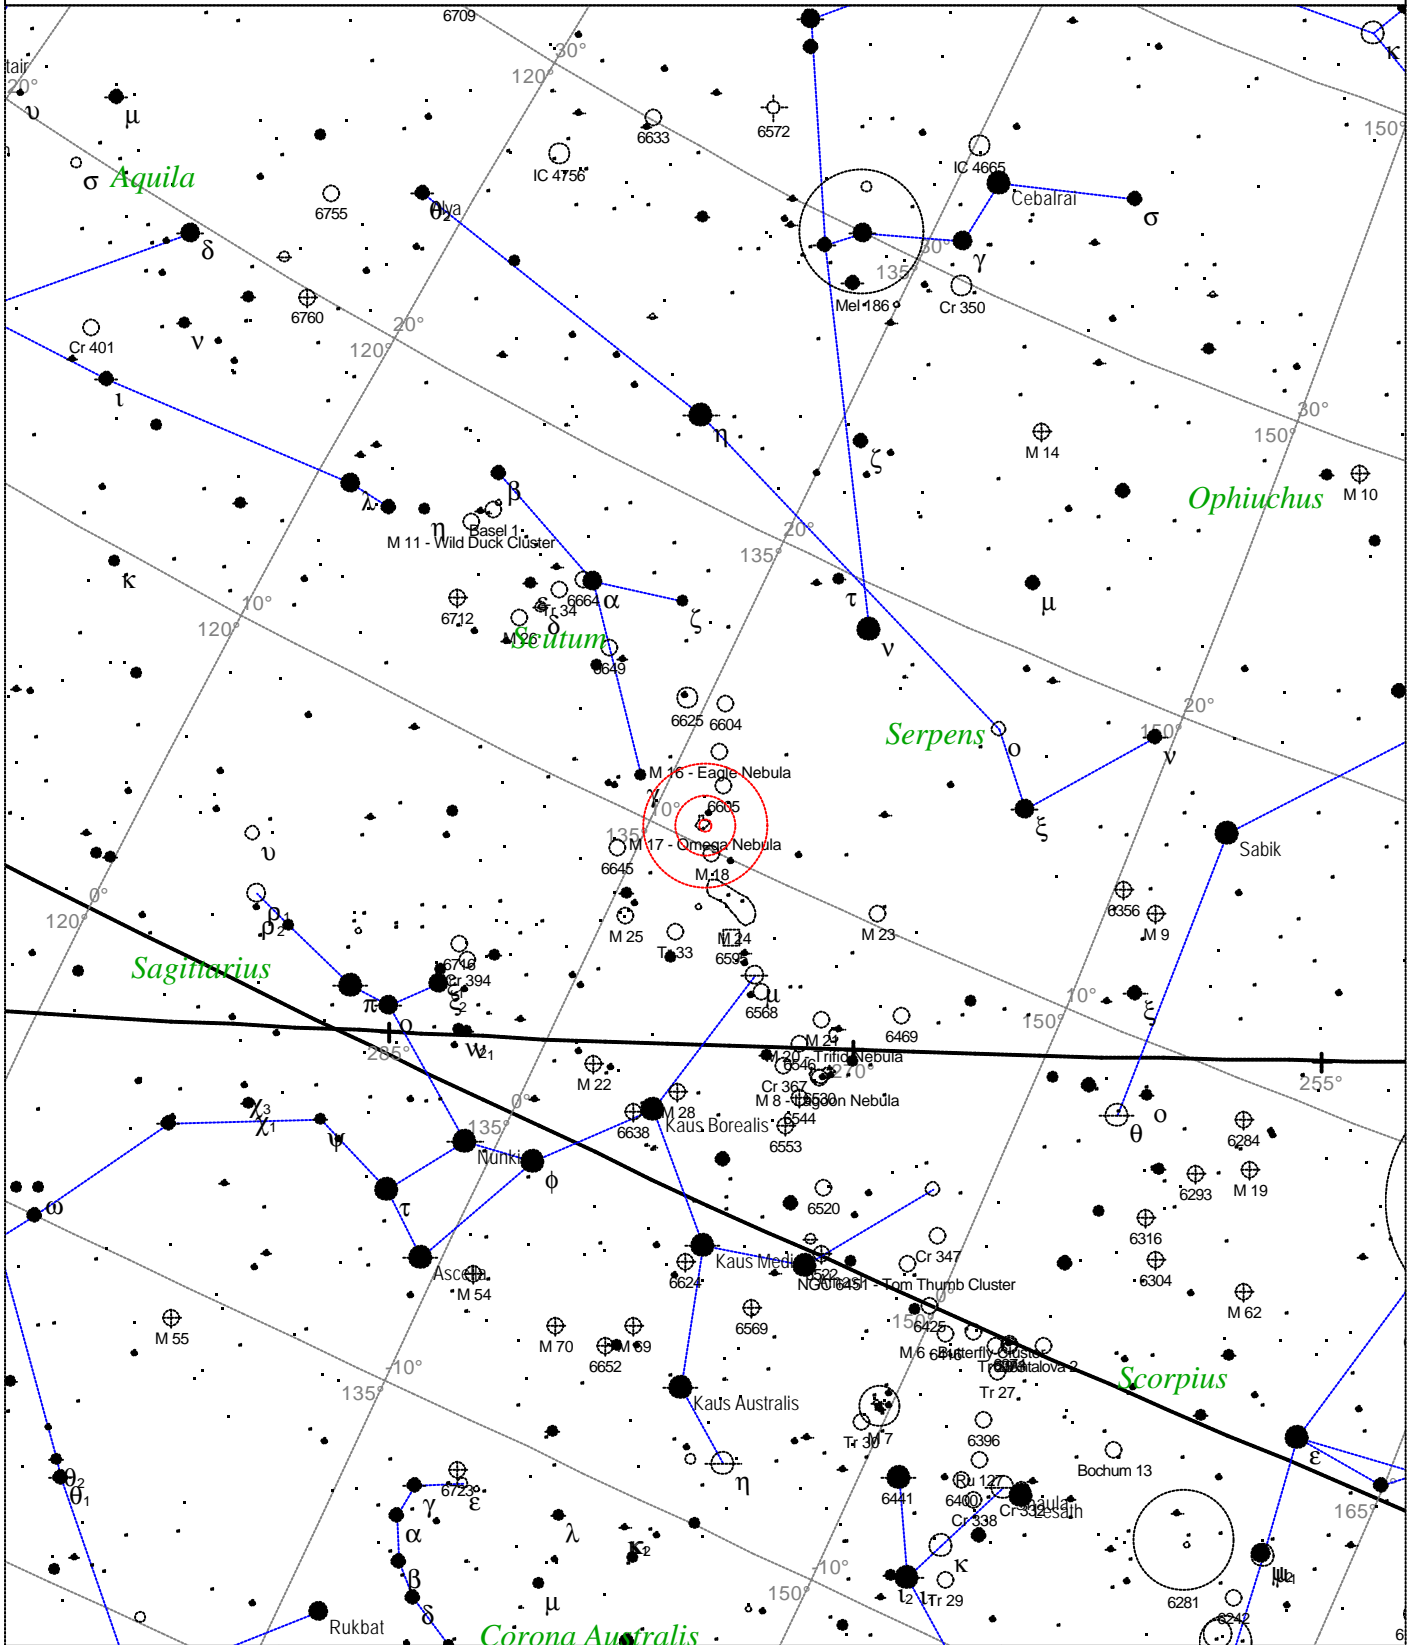

Messier 17 - Omega Nebula

STARS ● <3 ● 3.5 ● 4 ● 4.5 ● 5 ● 5.5	SYMBOLS ● Multiple star ○ Variable star ☄ Comet ☾ Galaxy □ Bright nebula ◻ Dark nebula ⊕ Globular cluster ○ Open cluster ♁ Planetary nebula ☉ Quasar △ Radio source ✕ X-ray source ○ Other object	<i>Messier 17 - Omega Nebula</i> <i>Type of object: Bright nebula</i> <i>Magnitude: 6.0</i> <i>Size: 11.0'</i> <i>Right ascension: 18h 20m 57s</i> <i>Declination: -16° 10' 56"</i> <i>Constellation: Sagittarius</i>

Local Time: 16:06:39 12-Sep-2002   UTC: 16:06:39 12-Sep-2002   Sidereal Time: 15:22:32
Location: 53° 27' 0" N 2° 31' 0" W   RA: 18h20m57s Dec: -16° 10' Field: 45.0°   Julian Day: 2452530.1713