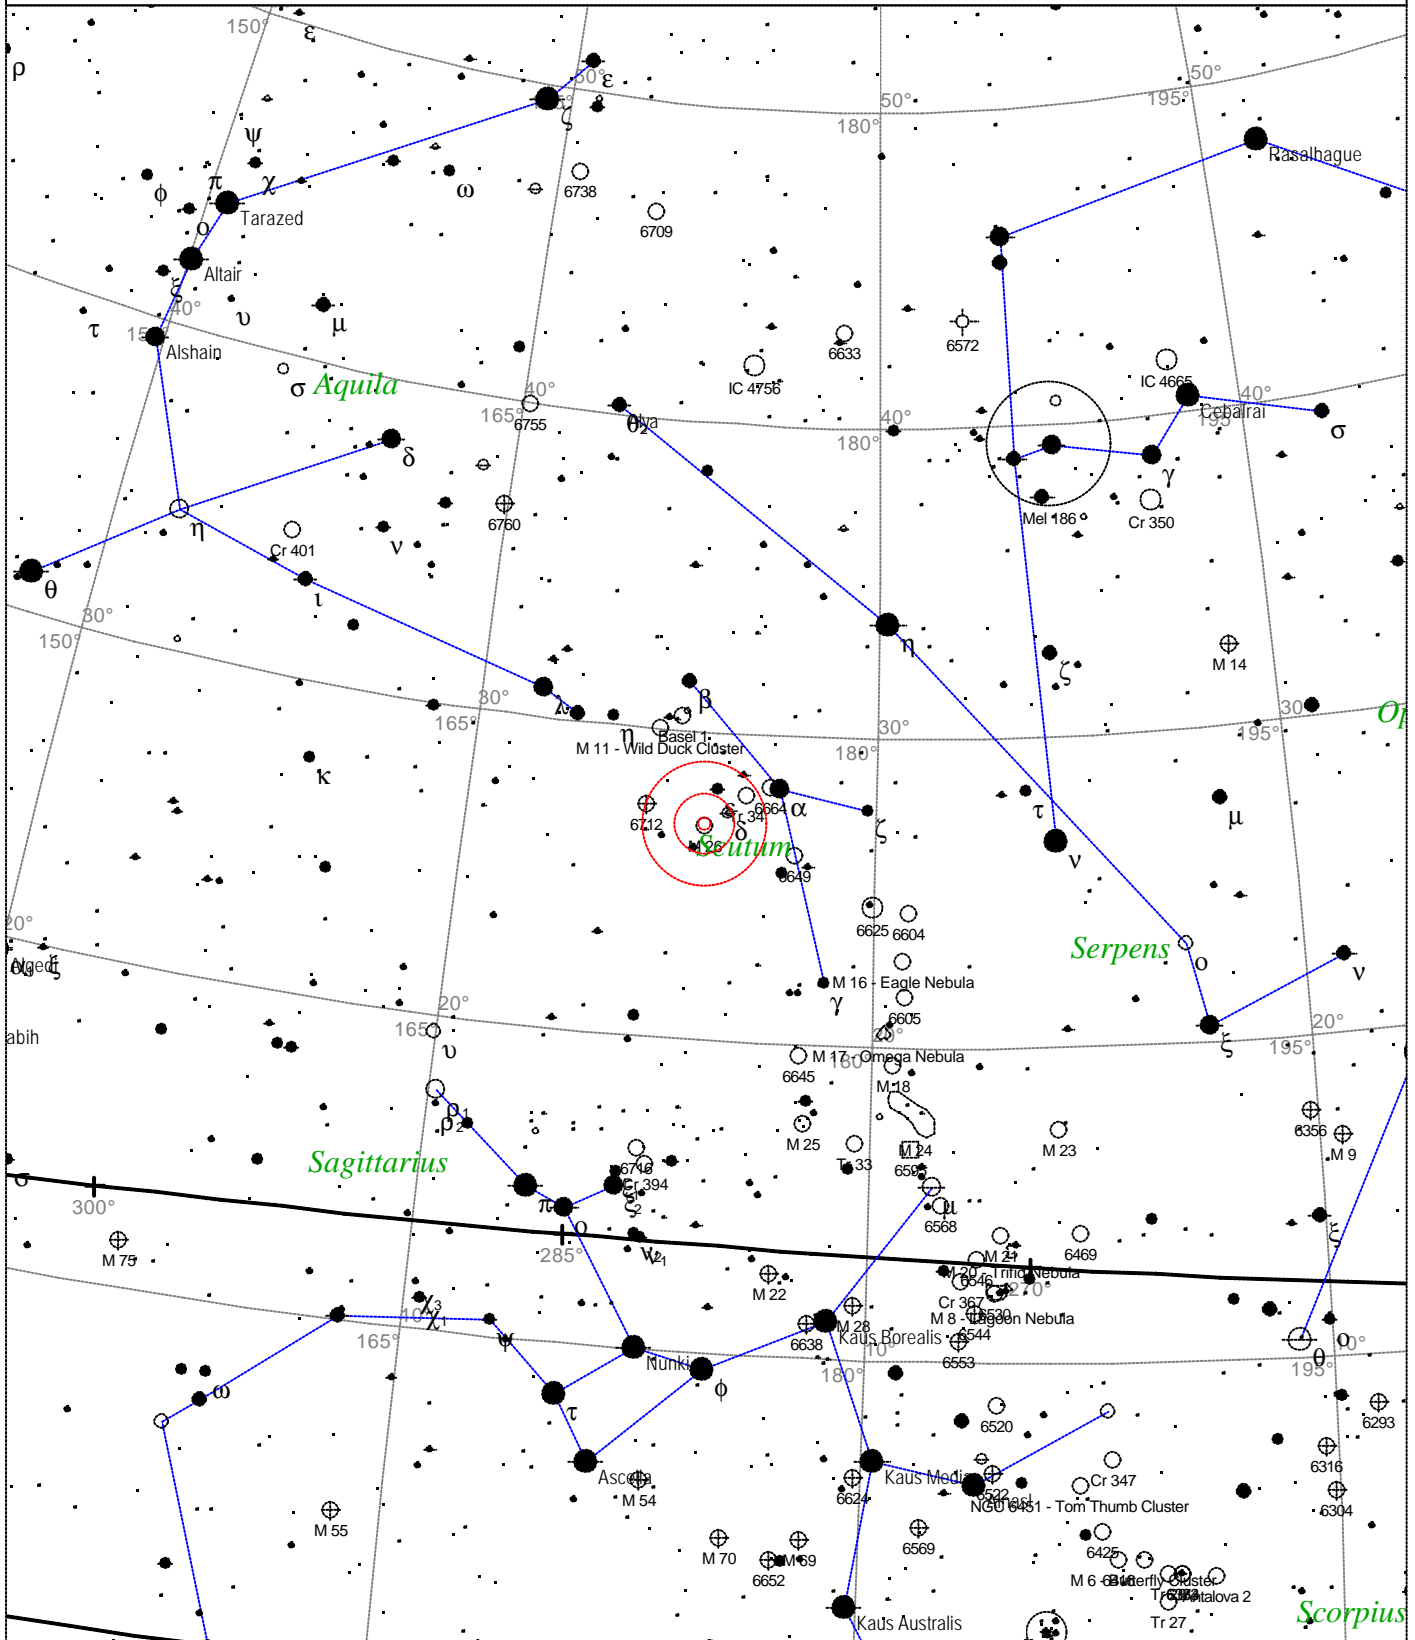

Sidereal Time: 15:22:32

Location: 53° 27' 0" N 2° 31' 0" W

RA: 18h16m51s Dec: -18° 39' Field: 45.0°

Julian Day: 2452530.1713

Messier 25 - Open Cluster

STARS	SYMBOLS			Messier 25 - Open cluster
● <3	● Multiple star	◻ Dark nebula	△ Radio source	Magnitude: 4.6
● 3.5	○ Variable star	⊕ Globular cluster	× X-ray source	Size: 29.0'
● 4	☄ Comet	○ Open cluster	○ Other object	Right ascension: 18h 31m 56s
● 4.5	☾ Galaxy	♁ Planetary nebula		Declination: -19° 6' 49"
● 5	◻ Bright nebula	☉ Quasar		Constellation: Sagittarius
● 5.5				

Local Time: 16:06:39 12-Sep-2002
 Location: 53° 27' 0" N 2° 31' 0" W

UTC: 16:06:39 12-Sep-2002
 RA: 18h31m56s Dec: -19° 06' Field: 45.0°

Sidereal Time: 15:22:32
 Julian Day: 2452530.1713

Messier 26 - Open Cluster