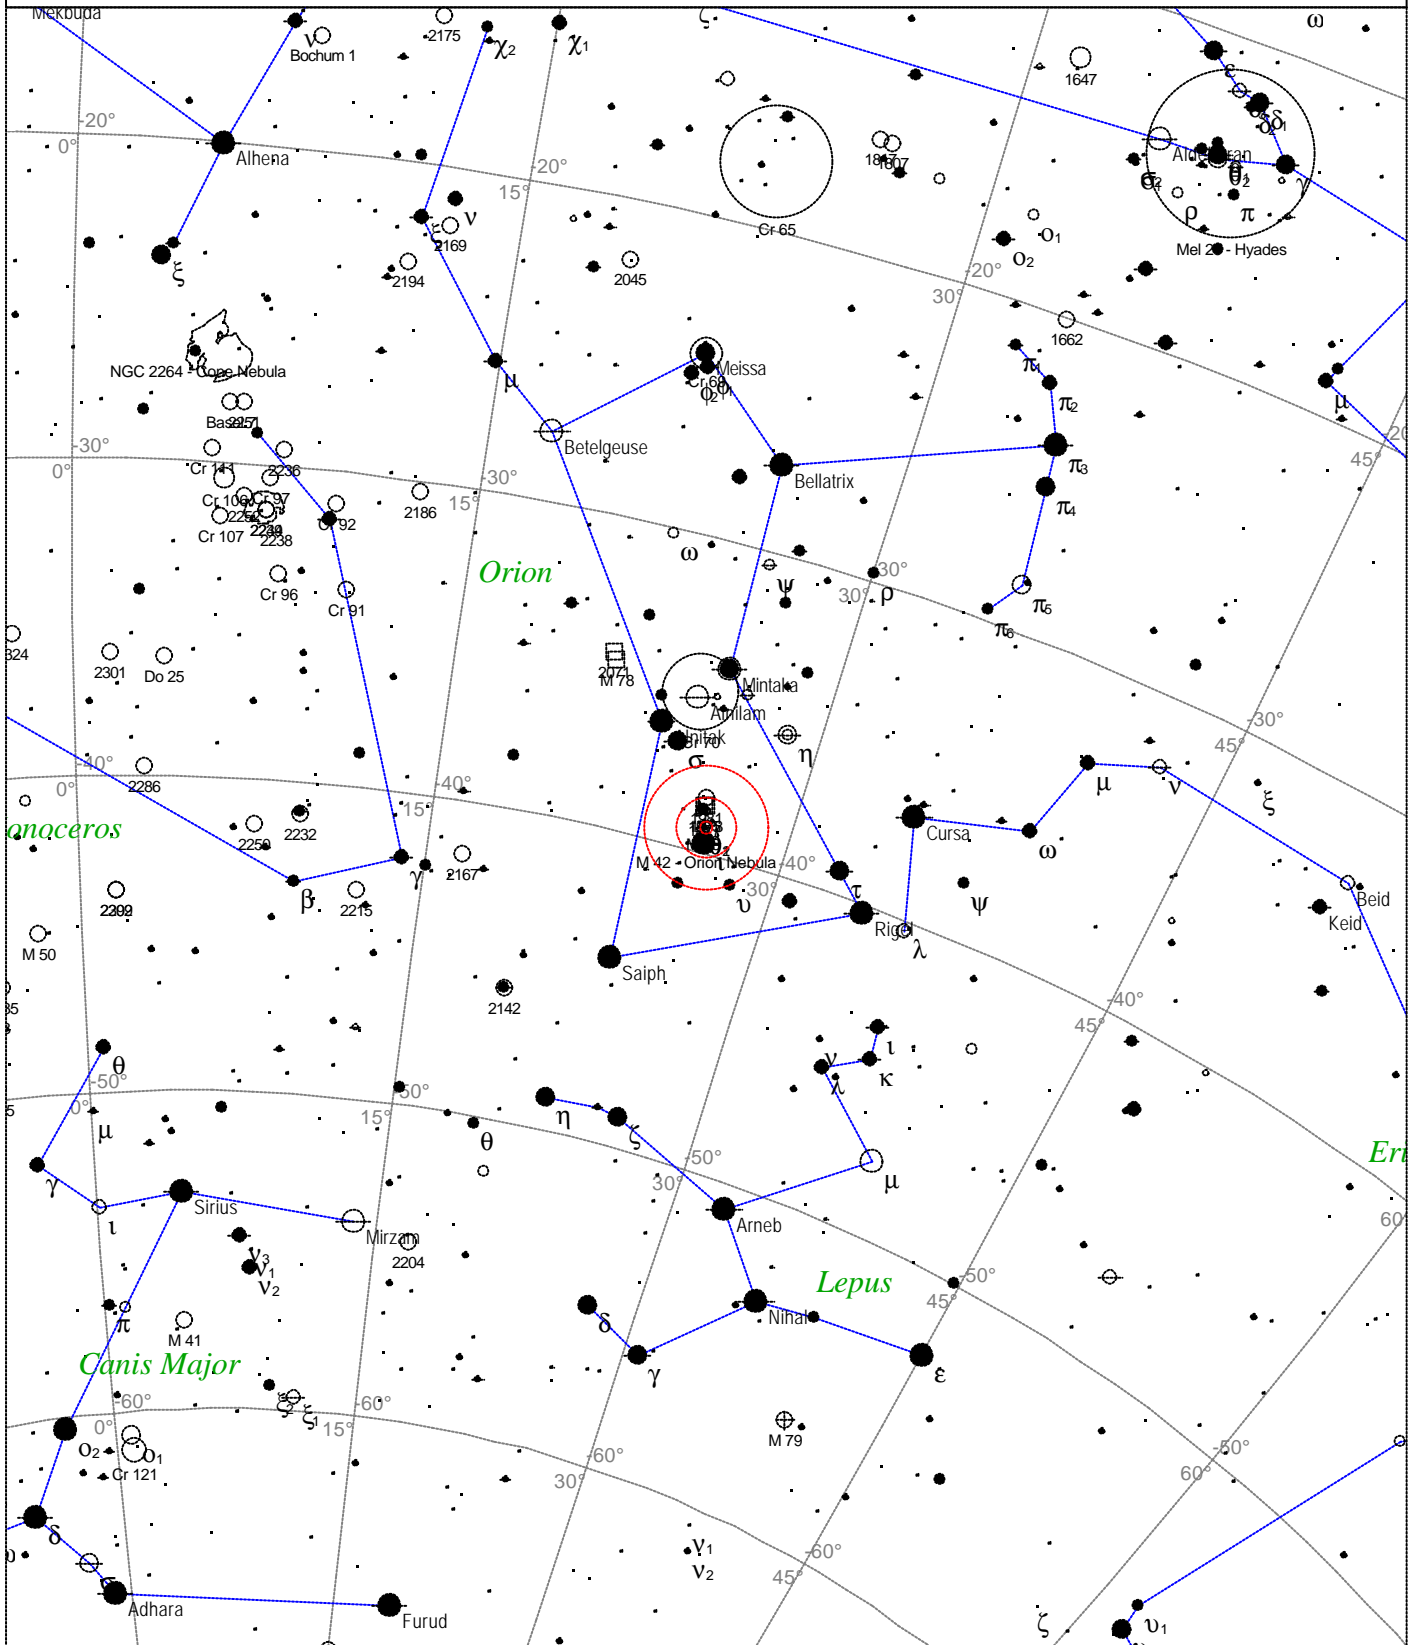

Messier 42 - Orion Nebula

STARS ● <3 · 6 ● 3.5 · >6.5 ● 4 ● 4.5 ● 5 ● 5.5		SYMBOLS ● Multiple star □ Dark nebula △ Radio source ○ Variable star ⊕ Globular cluster × X-ray source ☄ Comet ○ Open cluster ○ Other object ☾ Galaxy ⊕ Planetary nebula □ Bright nebula ☄ Quasar		Messier 42 - Orion Nebula Type of object: Bright nebula Magnitude: 4.0 Size: 90.0'x60.0' Right ascension: 5h 35m 22s Declination: -5° 23' 7" Constellation: Orion

Local Time: 19:40:11 12-Sep-2002
Location: 53° 27' 0" N 2° 31' 0" W

UTC: 19:40:11 12-Sep-2002
RA: 5h35m22s Dec: -5° 23' Field: 45.0°

Sidereal Time: 18:56:39
Julian Day: 2452530.3196