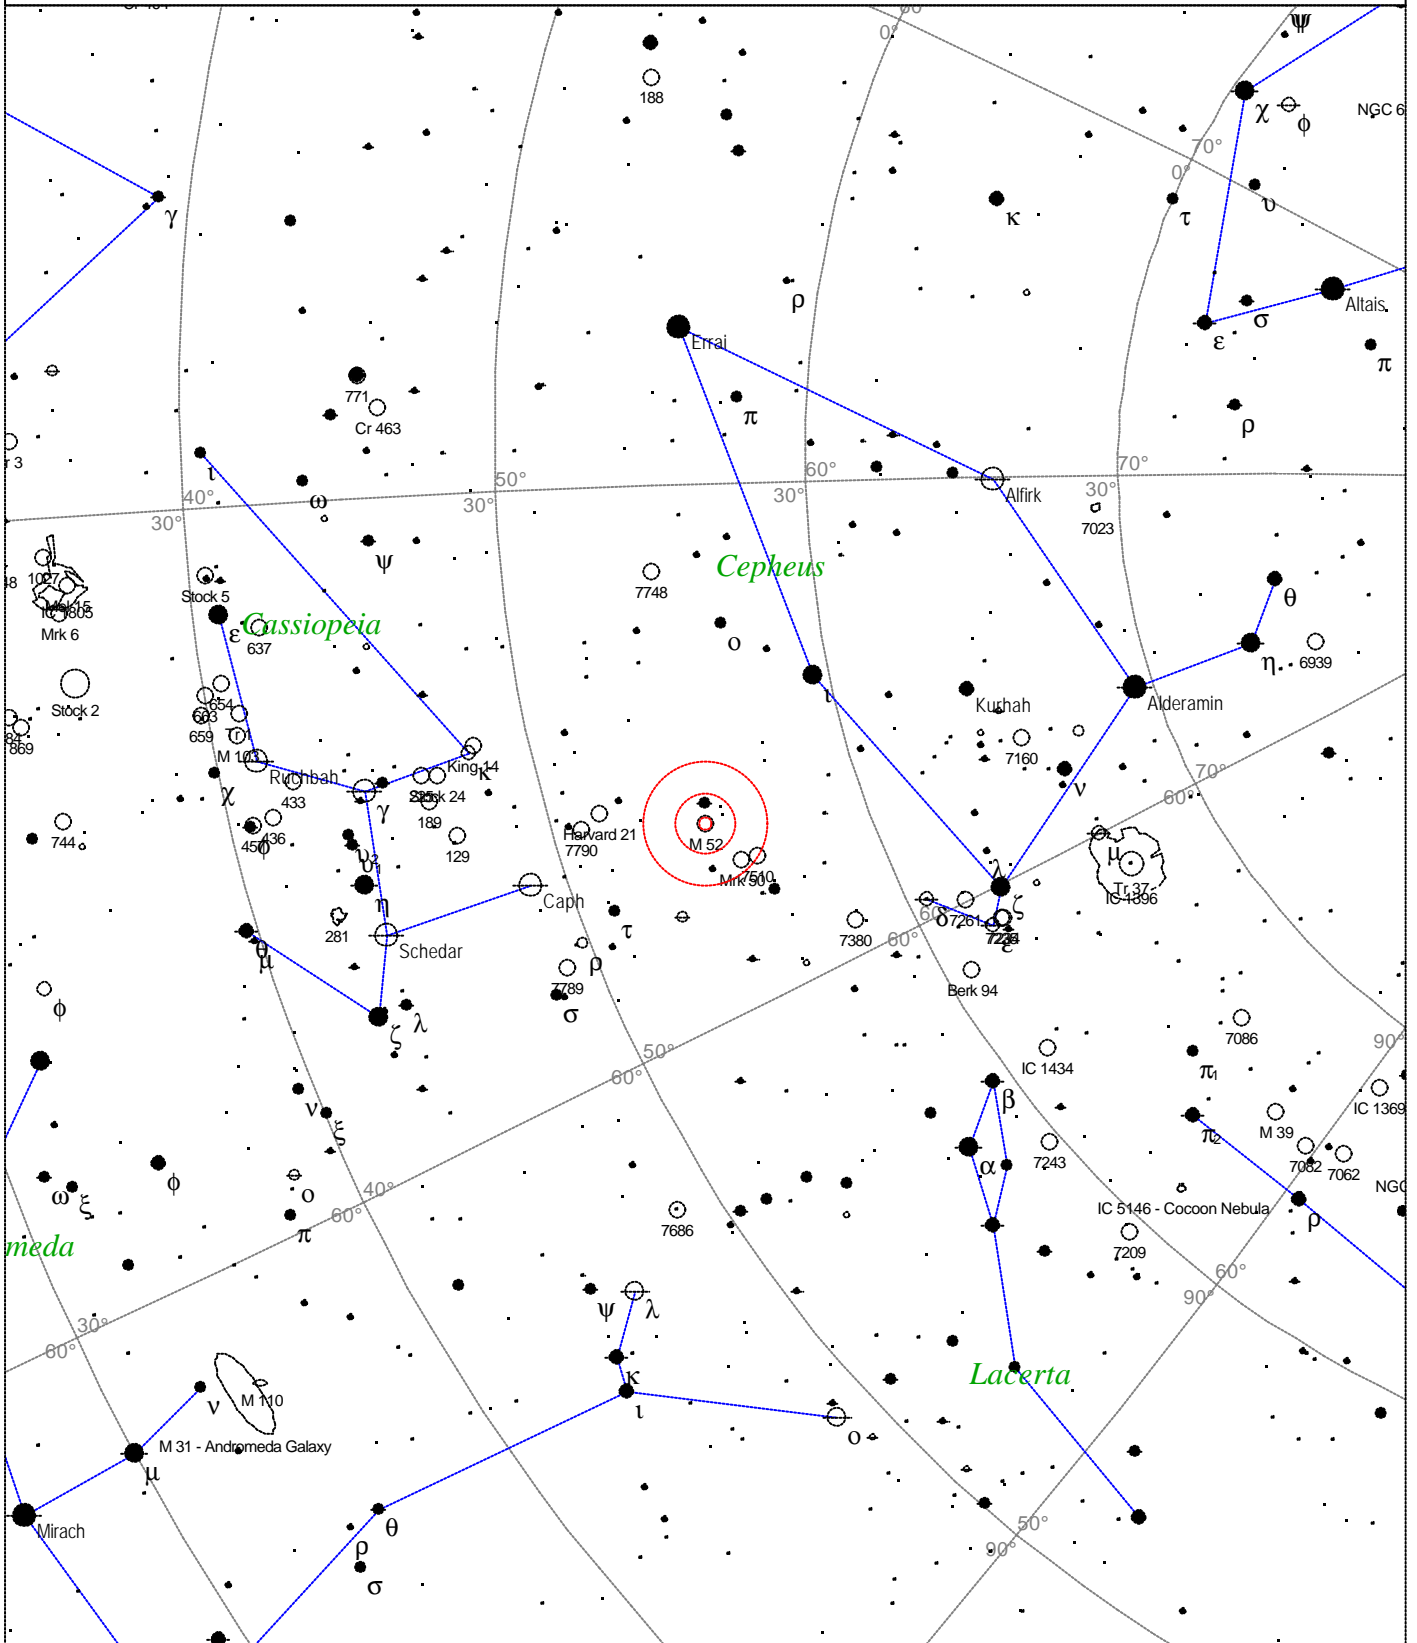

Messier 52 - Open Cluster

STARS ● <3 ● 3.5 ● 4 ● 4.5 ● 5 ● 5.5 ● 6 ● >6.5	SYMBOLS ● Multiple star ○ Variable star ☄ Comet ☾ Galaxy □ Bright nebula □ Dark nebula ⊕ Globular cluster ○ Open cluster ⊕ Planetary nebula ⊗ Quasar △ Radio source × X-ray source ○ Other object	<i>Messier 52 - Open cluster</i> <i>Magnitude: 6.9</i> <i>Size: 13.0'</i> <i>Right ascension: 23h 24m 59s</i> <i>Declination: +61° 37' 13"</i> <i>Constellation: Cassiopeia</i>

Local Time: 19:40:11 12-Sep-2002
Location: 53° 27' 0" N 2° 31' 0" W

UTC: 19:40:11 12-Sep-2002
RA: 23h24m59s Dec: +61° 37' Field: 45.0°

Sidereal Time: 18:56:39
Julian Day: 2452530.3196