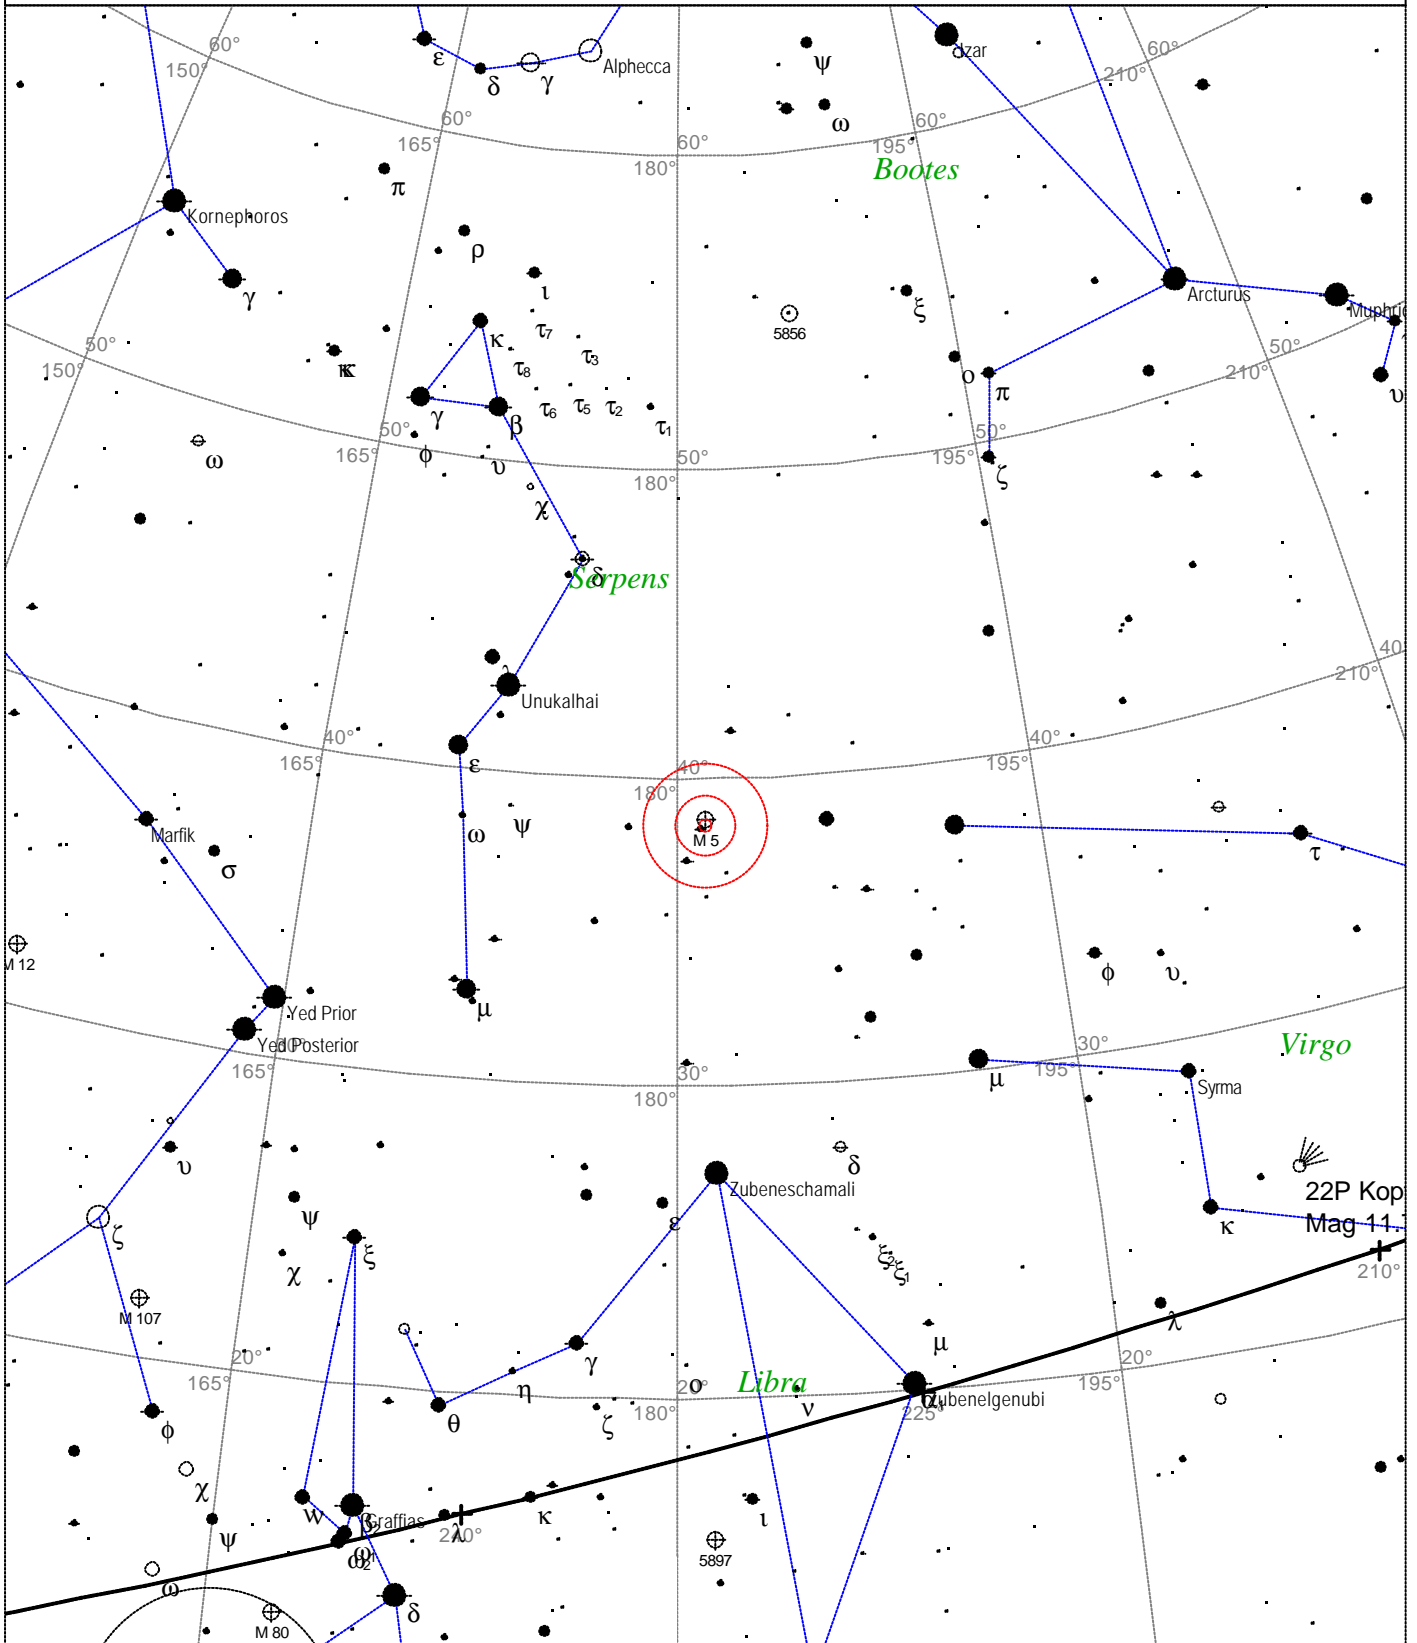

Local Time: 12:48:02 12-Sep-2002
 Location: 53° 27' 0" N 2° 31' 0" W

UTC: 12:48:02 12-Sep-2002
 RA: 21h33m36s Dec: -0° 48' Field: 45.0°

Sidereal Time: 12:03:22
 Julian Day: 2452530.0334

Messier 3 - Globular Cluster

M 3 - Globular cluster
 Magnitude: 6.2
 Size: 18.6'
 Right ascension: 13h 42m 17s
 Declination: +28° 22' 0"
 Constellation: Canes Venatici

Local Time: 12:48:02 12-Sep-2002 UTC: 12:48:02 12-Sep-2002 Sidereal Time: 12:03:22
 Location: 53° 27' 0" N 2° 31' 0" W RA: 13h42m17s Dec: +28° 22' Field: 45.0° Julian Day: 2452530.0334

Messier 4 - Globular cluster

<p>STARS</p> <ul style="list-style-type: none"> ● <3 ● 3.5 ● 4 ● 4.5 ● 5 ● 5.5 ● 6 ● >6.5 	<p>SYMBOLS</p> <ul style="list-style-type: none"> ● Multiple star ○ Variable star ☄ Comet ☾ Galaxy □ Bright nebula ◻ Dark nebula ⊕ Globular cluster ○ Open cluster ⊕ Planetary nebula ⊗ Quasar △ Radio source × X-ray source ○ Other object 	<p>Messier 4 - Globular cluster Magnitude: 5.6 Size: 22.8' Right ascension: 16h 23m 44s Declination: -26° 31' 54" Constellation: Scorpius</p>
--	---	--

Local Time: 12:48:02 12-Sep-2002 UTC: 12:48:02 12-Sep-2002 Sidereal Time: 12:03:22
 Location: 53° 27' 0" N 2° 31' 0" W RA: 16h23m44s Dec: -26° 31' 54" Field: 45.0° Julian Day: 2452530.0334

Messier 5 - Globular cluster