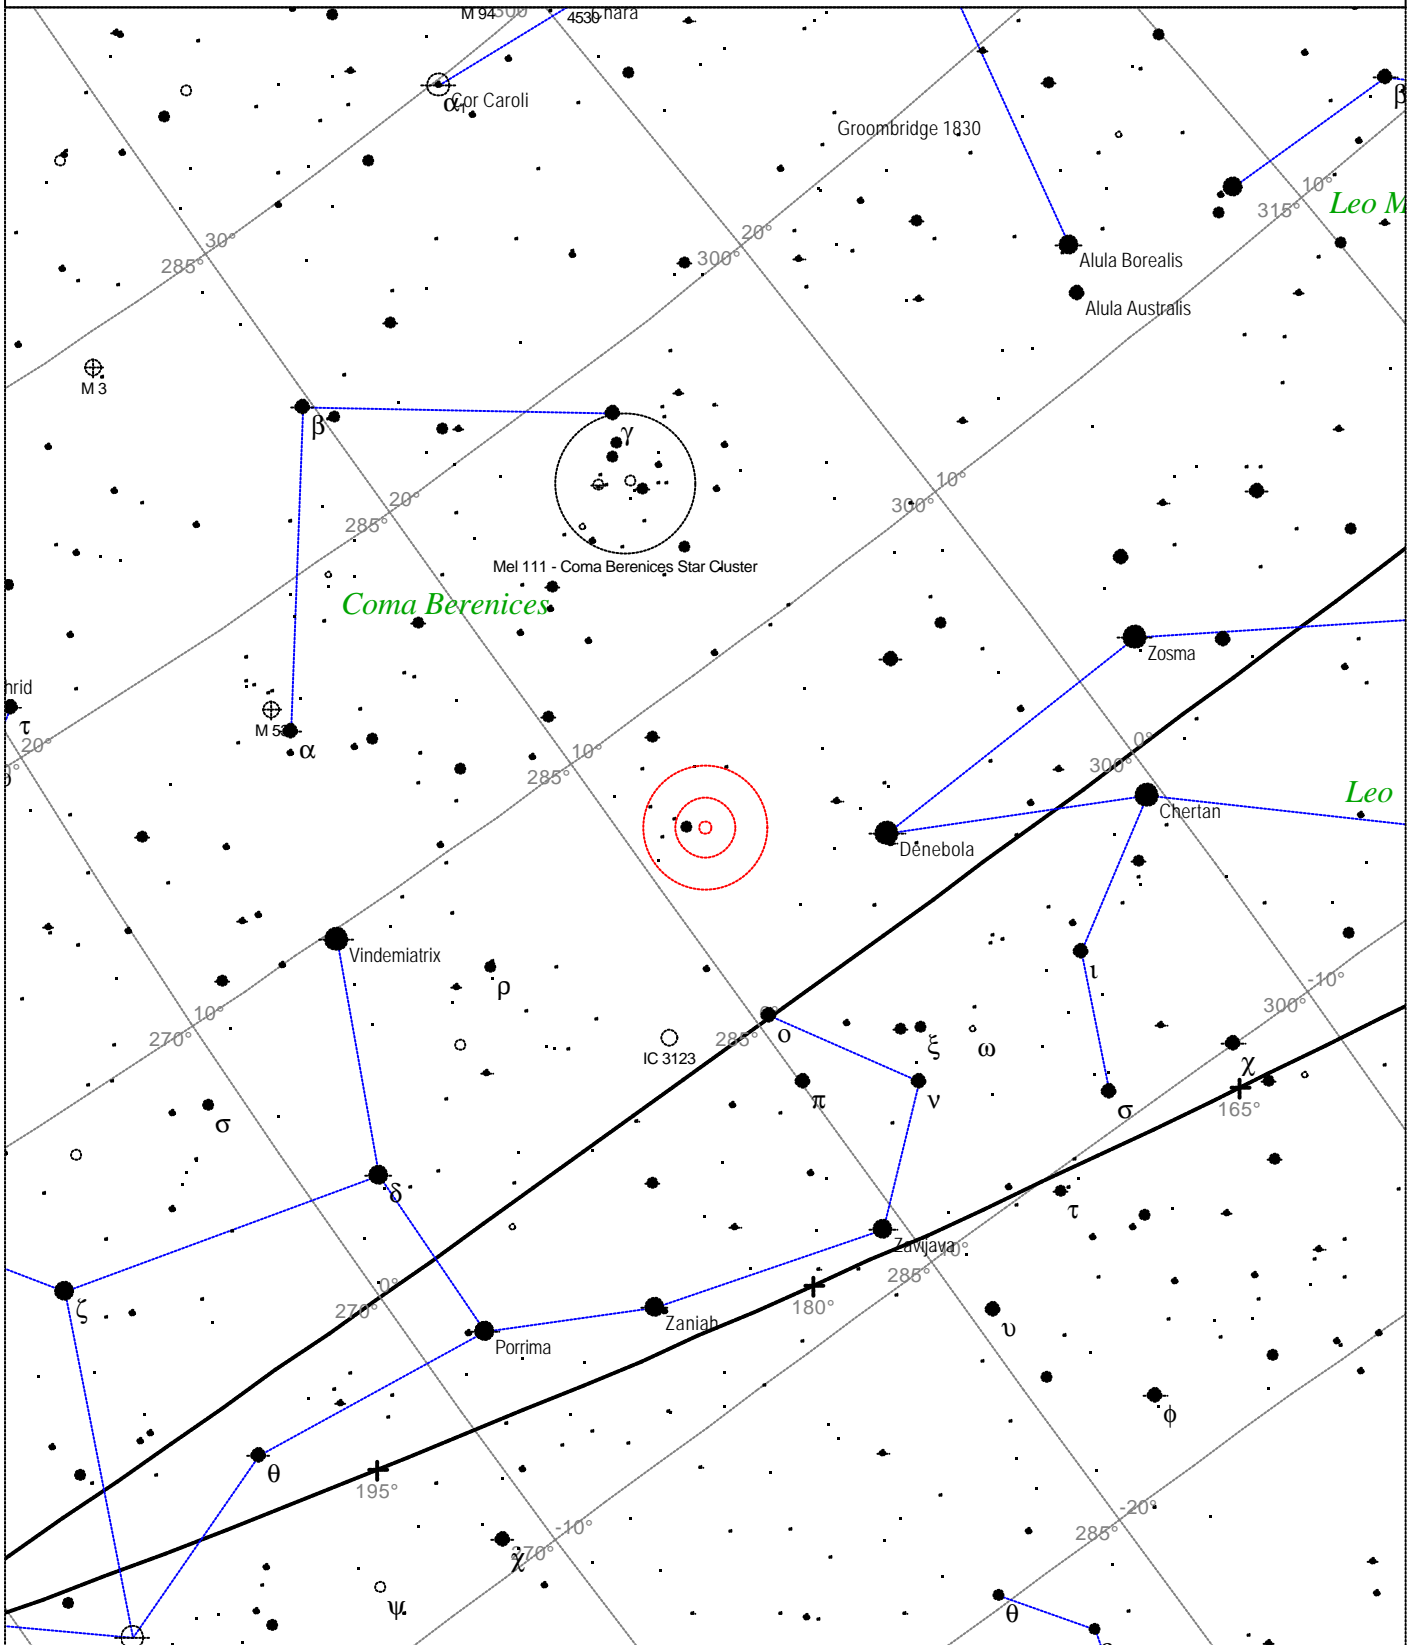

Messier 98 - Galaxy

STARS ● <3 ● 3.5 ● 4 ● 4.5 ● 5 ● 5.5 · 6 · 6.5 · >7	SYMBOLS ● Multiple star ○ Variable star ☄ Comet ☾ Galaxy □ Bright nebula ◻ Dark nebula ⊕ Globular cluster ○ Open cluster ♁ Planetary nebula ⊗ Quasar △ Radio source × X-ray source ○ Other object	<i>Messier 98 - Galaxy</i> <i>Magnitude: 10.9</i> <i>Surface brightness: 13.3 mag/sq arcmin</i> <i>Size: 9.4'x2.3'</i> <i>Position angle: 155°</i> <i>Right ascension: 12h 13m 54s</i> <i>Declination: +14° 53' 17"</i> <i>Constellation: Coma Berenices</i>

Local Time: 19:40:11 12-Sep-2002
Location: 53° 27' 0" N 2° 31' 0" W

UTC: 19:40:11 12-Sep-2002
RA: 12h13m54s Dec: +14° 53' Field: 45.0°

Sidereal Time: 18:56:39
Julian Day: 2452530.3196