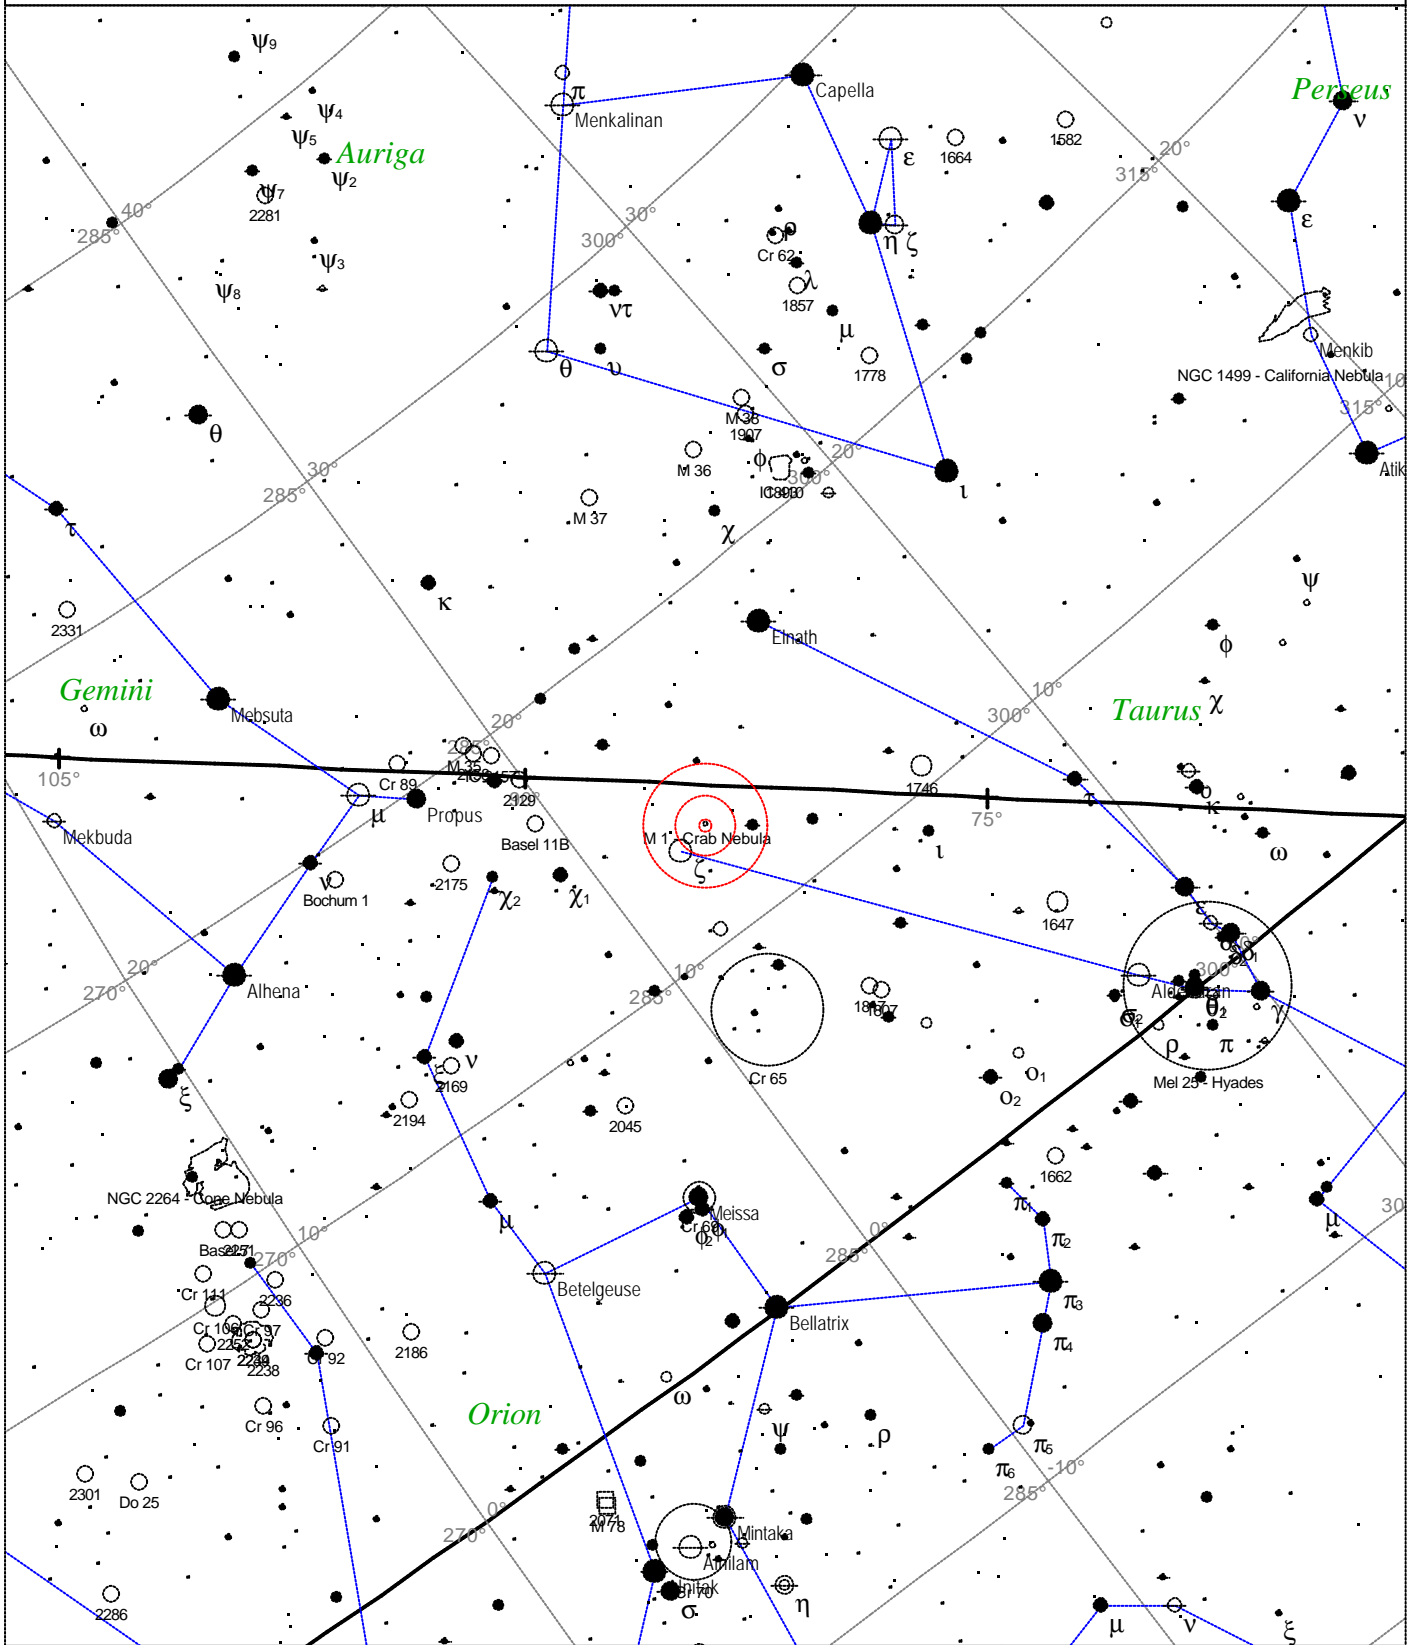

Messier 1 - Crab Nebula

STARS

- <3
- 3.5
- 4
- 4.5
- 5
- 5.5
- 6
- >6.5

SYMBOLS

- Multiple star
- Variable star
- ☄ Comet
- ☐ Galaxy
- ☐ Bright nebula
- ☐ Dark nebula
- ⊕ Globular cluster
- Open cluster
- ⊕ Planetary nebula
- ☒ Quasar
- △ Radio source
- × X-ray source
- Other object

Messier 1 - Crab Nebula
 Type of object: Supernova remnant
 Magnitude: 8.4
 Size: 8.0'x4.0'
 Right ascension: 5h 34m 40s
 Declination: +22° 1' 1"
 Constellation: Taurus

Local Time: 12:48:02 12-Sep-2002
 Location: 53° 27' 0" N 2° 31' 0" W