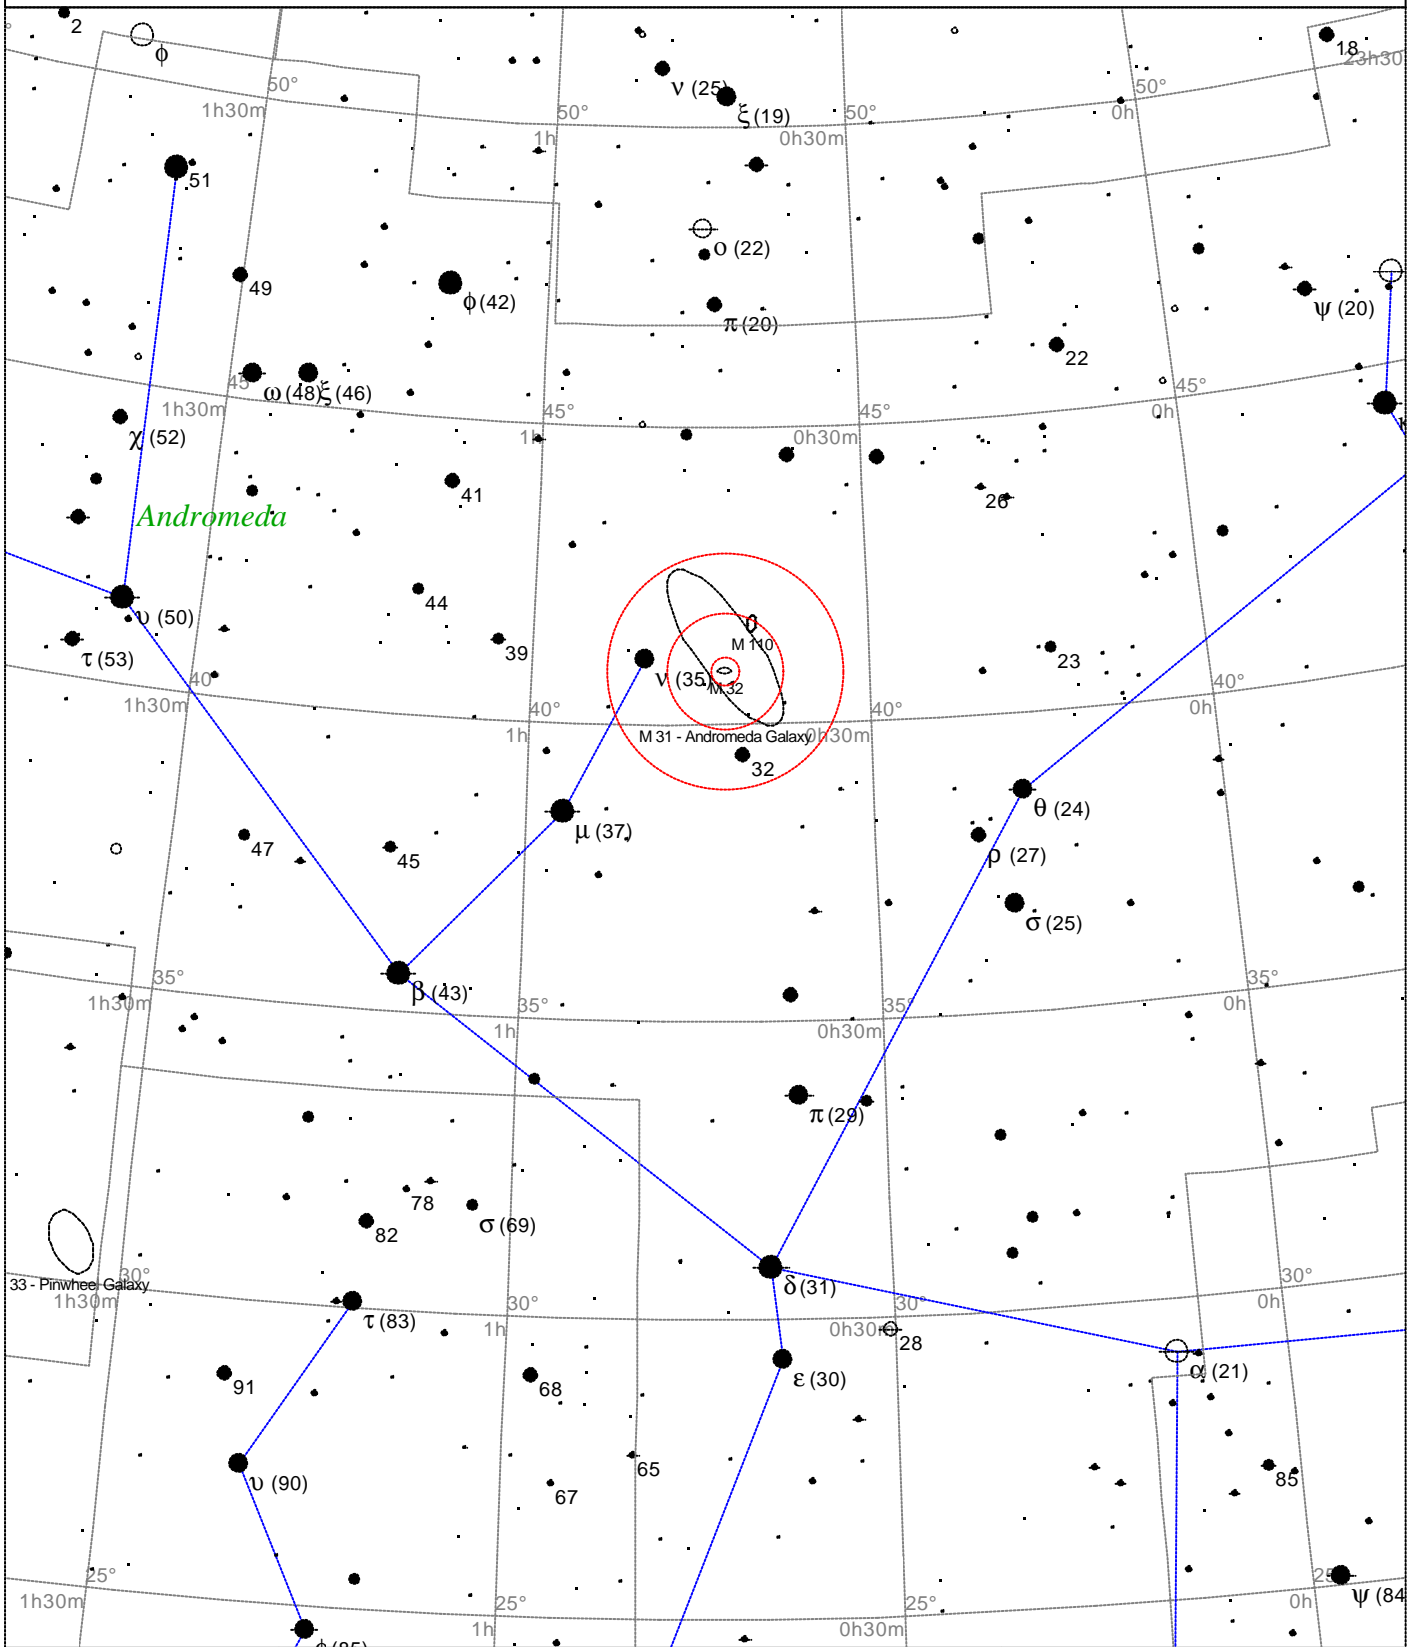

Messier 32 - Galaxy

STARS		SYMBOLS			<i>Messier 32 - Galaxy</i> Magnitude: 9.1 Surface brightness: 10.6 mag/sq arcmin Size: 8.5'x6.5' Position angle: 170° Right ascension: 0h 42m 51s Declination: +40° 52' 44" Constellation: Andromeda
● <4	· 7	● Multiple star	◻ Dark nebula	△ Radio source	
● 4.5	· >7.5	○ Variable star	⊕ Globular cluster	× X-ray source	
● 5		☄ Comet	○ Open cluster	○ Other object	
● 5.5		☉ Galaxy	♁ Planetary nebula		
● 6		◻ Bright nebula	☉ Quasar		
● 6.5					

Local Time: 19:47:47 12-Sep-2002   UTC: 19:47:47 12-Sep-2002   Sidereal Time: 19:04:16
Location: 53° 27' 0" N 2° 31' 0" W   RA: 0h44m42s Dec: +38° 17' Field: 23.5°   Julian Day: 2452530.3248