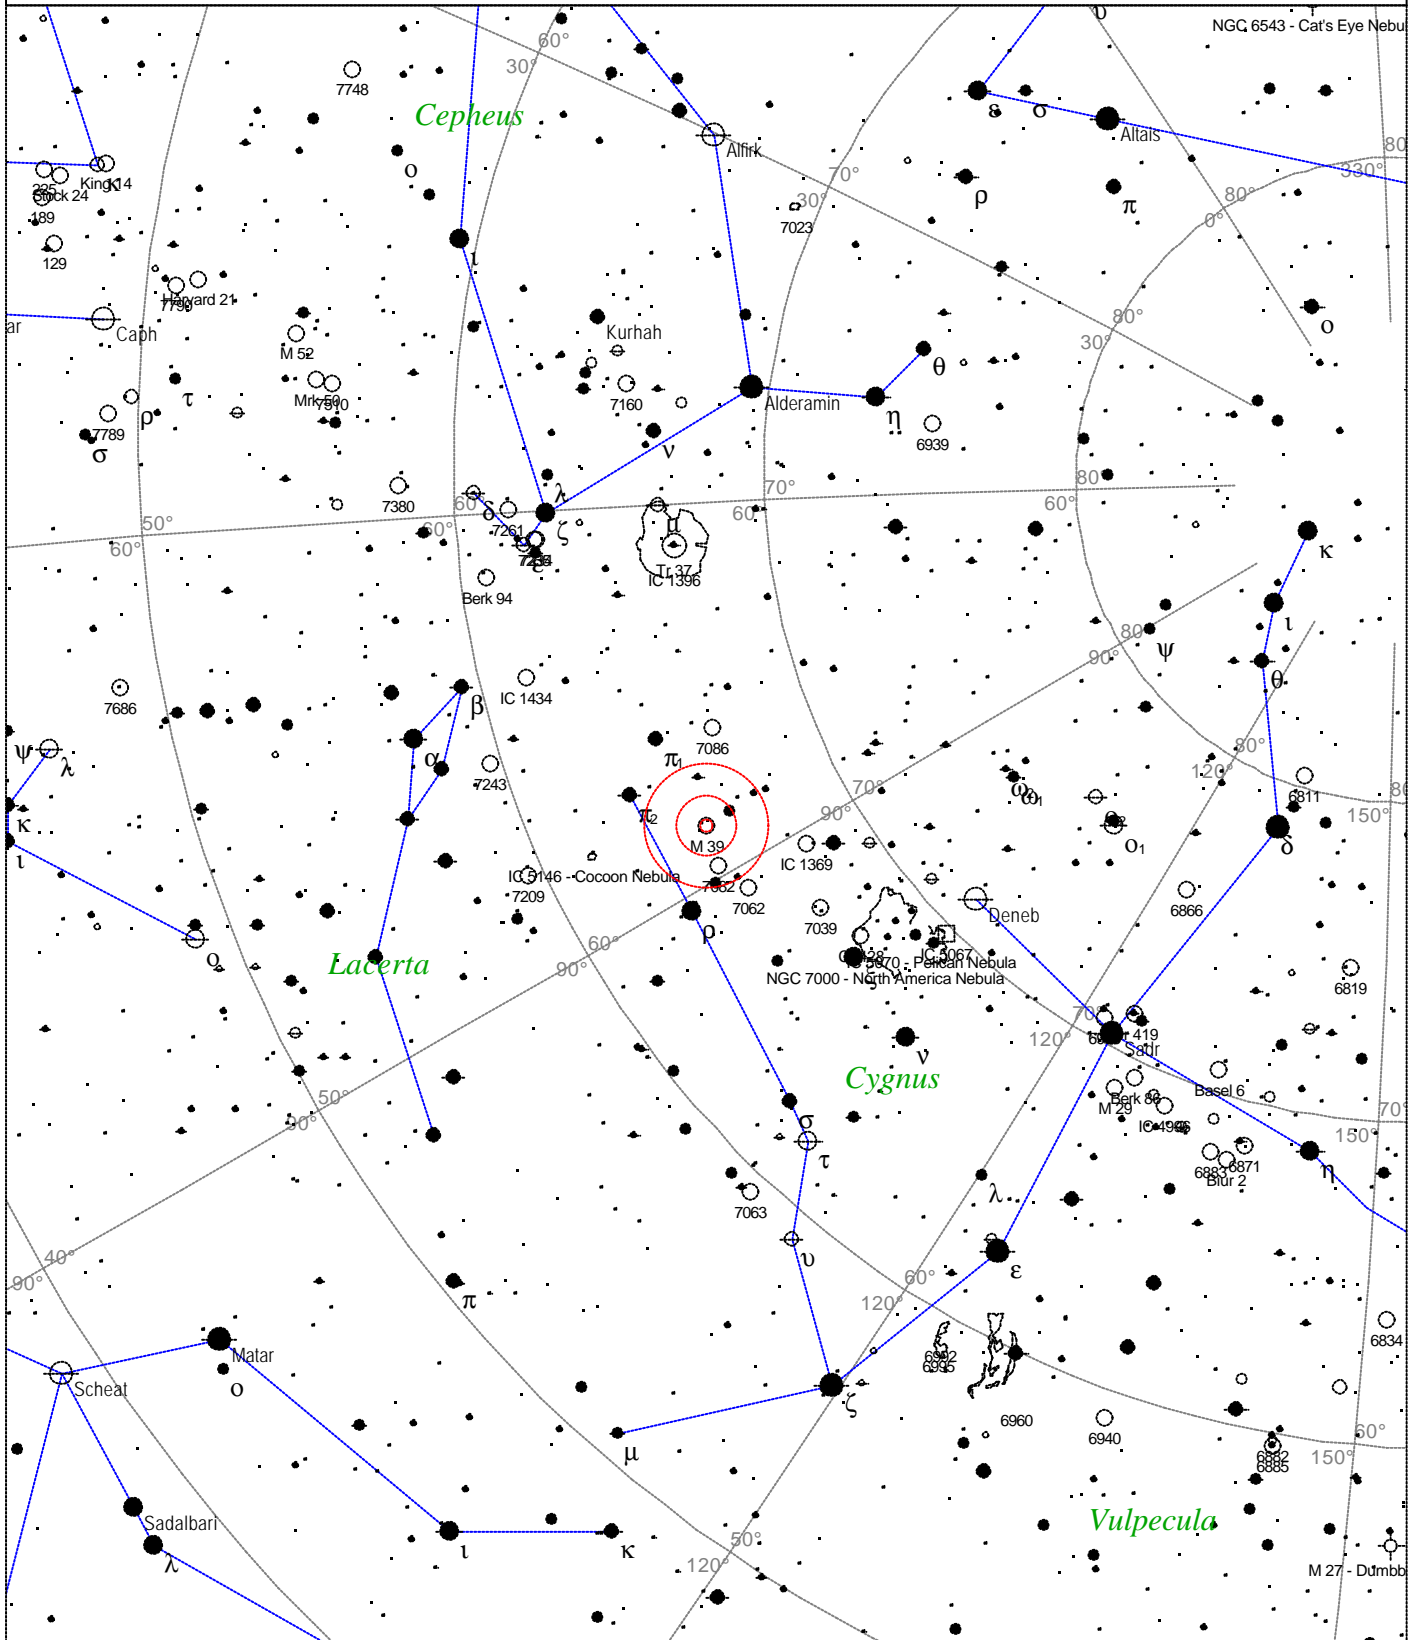

Messier 39 - Open Cluster

STARS		SYMBOLS		
● <3	· 6	◆ Multiple star	◻ Dark nebula	△ Radio source
● 3.5	· 6.5	○ Variable star	⊕ Globular cluster	✕ X-ray source
● 4	· >7	☄ Comet	○ Open cluster	○ Other object
● 4.5		☾ Galaxy	⊕ Planetary nebula	
● 5		◻ Bright nebula	☄ Quasar	
● 5.5				

Messier 39 - Open cluster
Magnitude: 4.6
Size: 32.0'
Right ascension: 21h 31m 49s
Declination: +48° 26' 48"
Constellation: Cygnus

Local Time: 19:40:11 12-Sep-2002   UTC: 19:40:11 12-Sep-2002   Sidereal Time: 18:56:39
Location: 53° 27' 0" N 2° 31' 0" W   RA: 21h31m49s Dec: +48° 26' Field: 45.0°   Julian Day: 2452530.3196