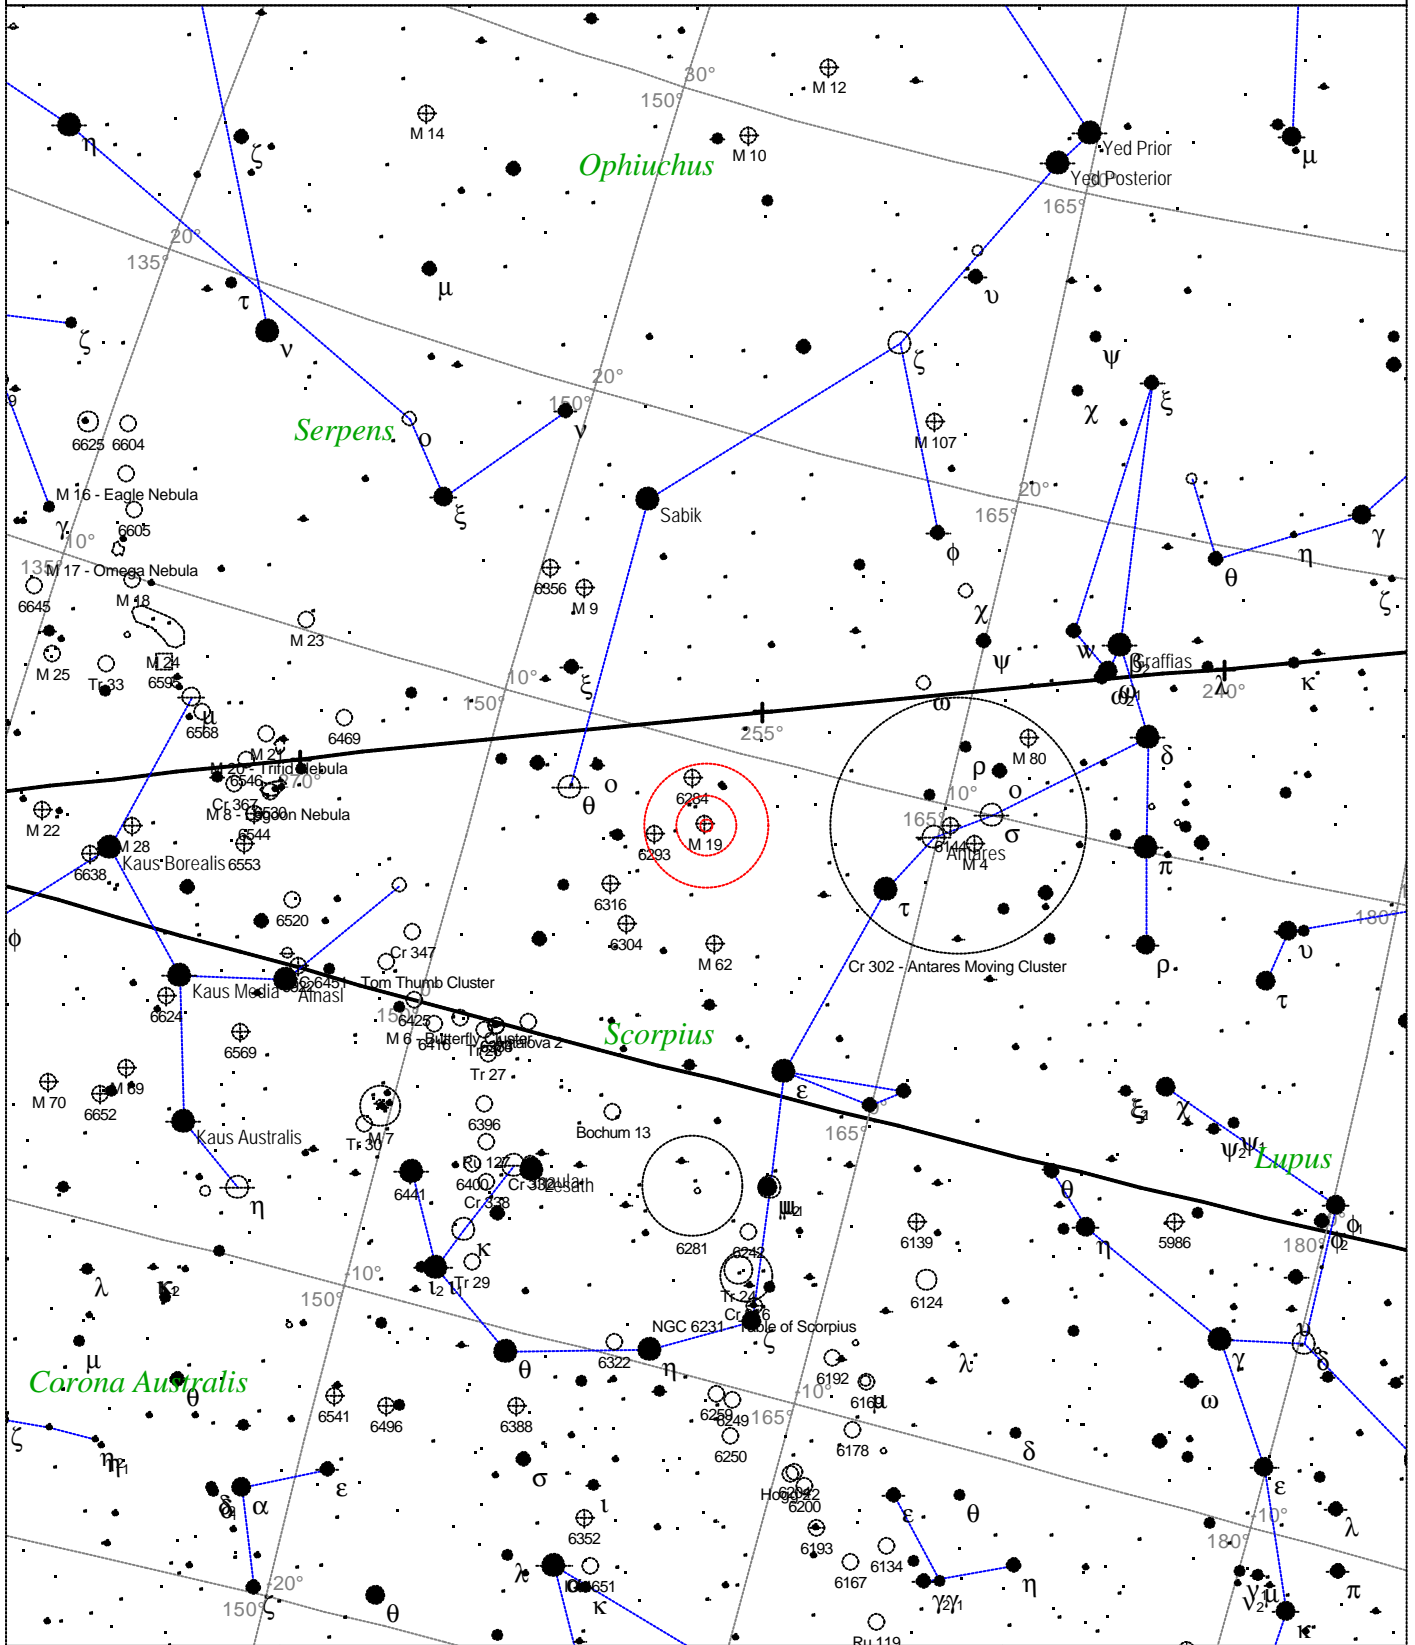

Messier 19 - Globular Cluster

STARS ● <3 ● 3.5 ● 4 ● 4.5 ● 5 ● 5.5 ● 6 ● 6.5 ● >7	SYMBOLS ● Multiple star ○ Variable star ☄ Comet ☉ Galaxy □ Bright nebula □ Dark nebula ⊕ Globular cluster ○ Open cluster ♁ Planetary nebula ⊗ Quasar △ Radio source × X-ray source ○ Other object	Messier 19 - Globular cluster Magnitude: 6.8 Size: 5.3' Right ascension: 17h 2m 46s Declination: -26° 16' 21" Constellation: Ophiuchus

Local Time: 16:06:39 12-Sep-2002   UTC: 16:06:39 12-Sep-2002   Sidereal Time: 15:22:32
Location: 53° 27' 0" N 2° 31' 0" W   RA: 17h02m46s Dec: -26° 16' Field: 45.0°   Julian Day: 2452530.1713