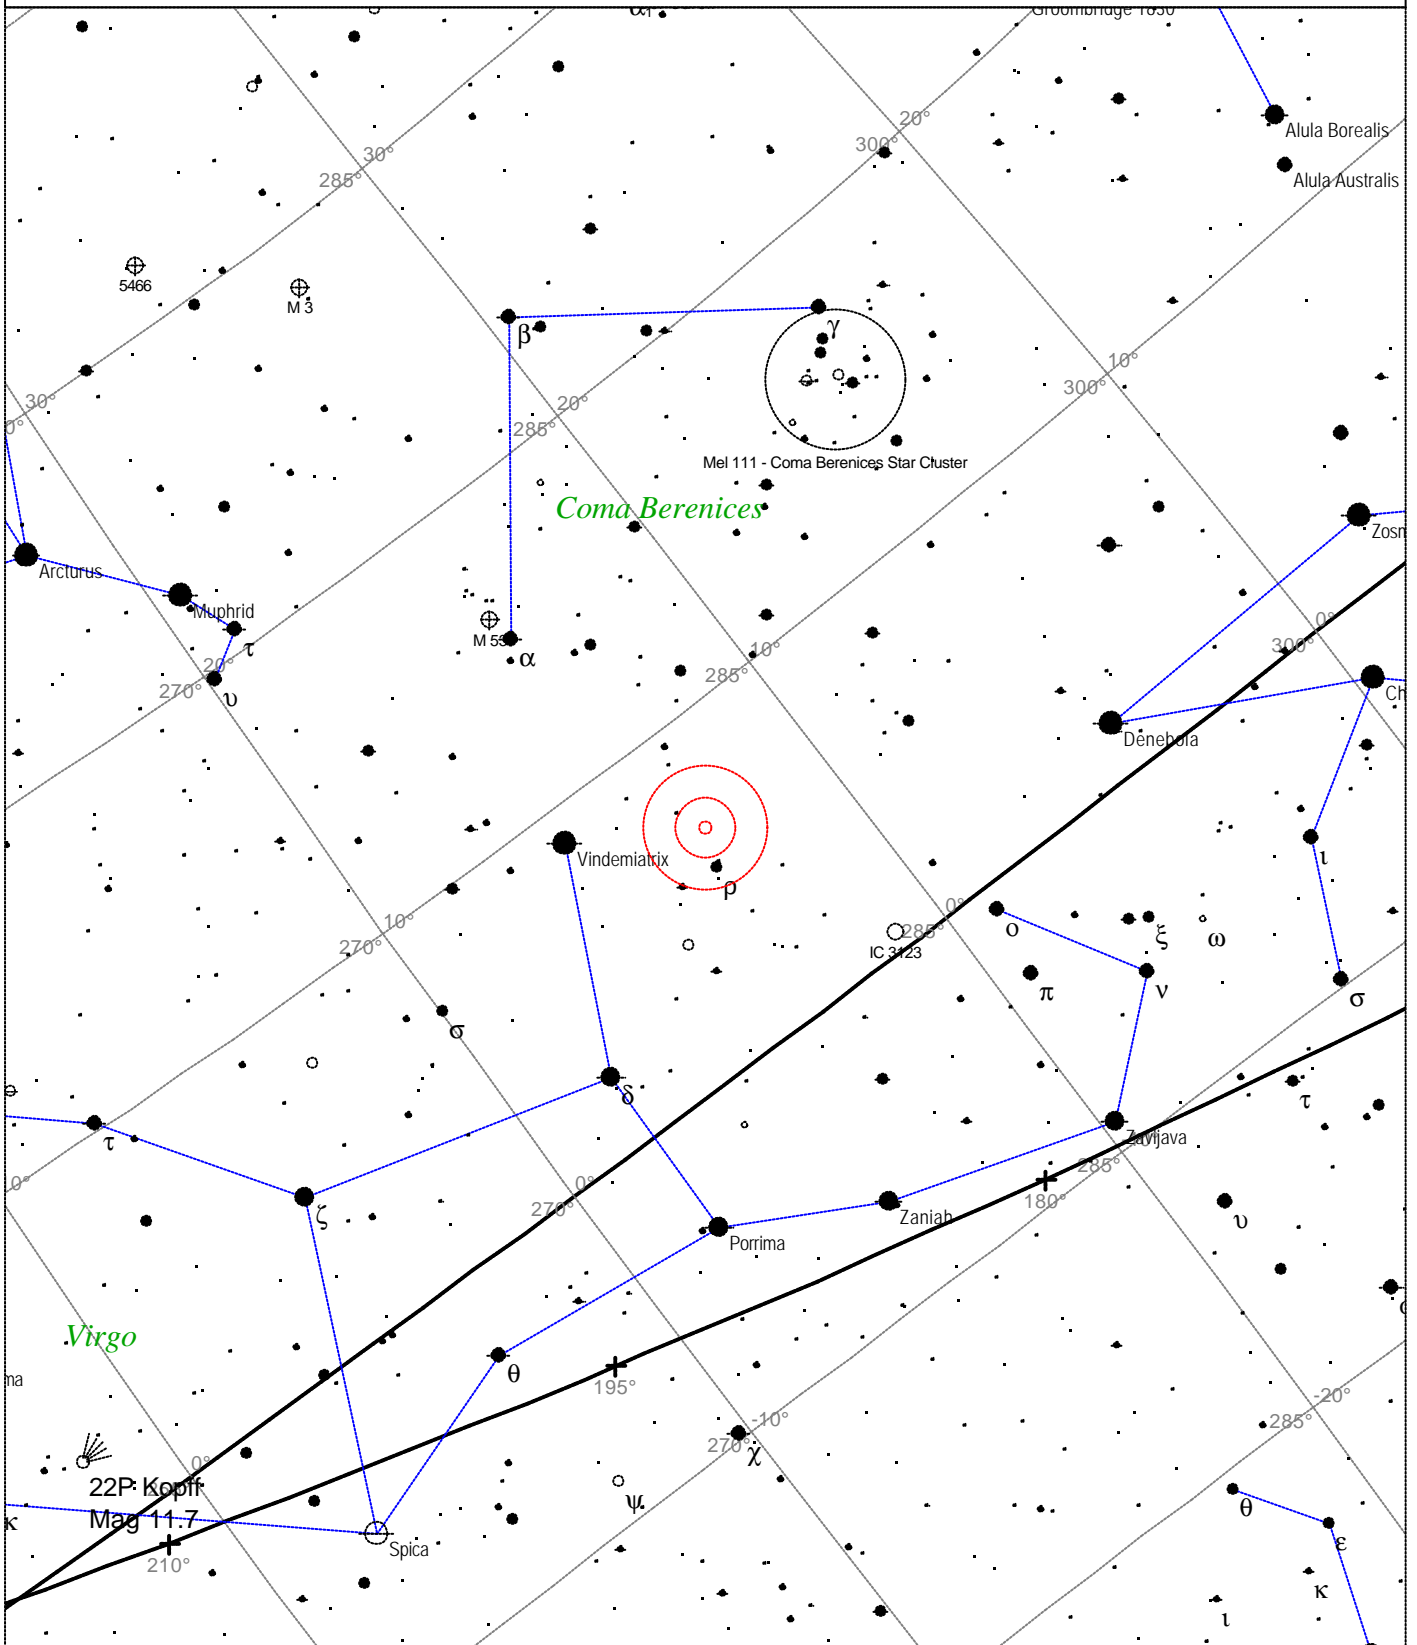

Messier 60 - Galaxy

STARS ● <3 ● 3.5 ● 4 ● 4.5 ● 5 ● 5.5	SYMBOLS ● Multiple star ○ Variable star ☄ Comet ☾ Galaxy □ Bright nebula	SYMBOLS □ Dark nebula ⊕ Globular cluster ○ Open cluster ♁ Planetary nebula ⊞ Quasar	SYMBOLS △ Radio source ✕ X-ray source ○ Other object	<i>Messier 60 - Galaxy</i> <i>Magnitude: 9.8</i> <i>Surface brightness: 12.0 mag/sq arcmin</i> <i>Size: 7.6'x6.2'</i> <i>Position angle: 105°</i> <i>Right ascension: 12h 43m 46s</i> <i>Declination: +11° 32' 31"</i> <i>Constellation: Virgo</i>

Local Time: 19:40:11 12-Sep-2002

UTC: 19:40:11 12-Sep-2002

Sidereal Time: 19:01:49

Location: 53° 6' 50" N 1° 13' 20" W RA: 12h43m46s Dec: +11° 32' 31" Field: 45.0°

Julian Day: 2452530.3196