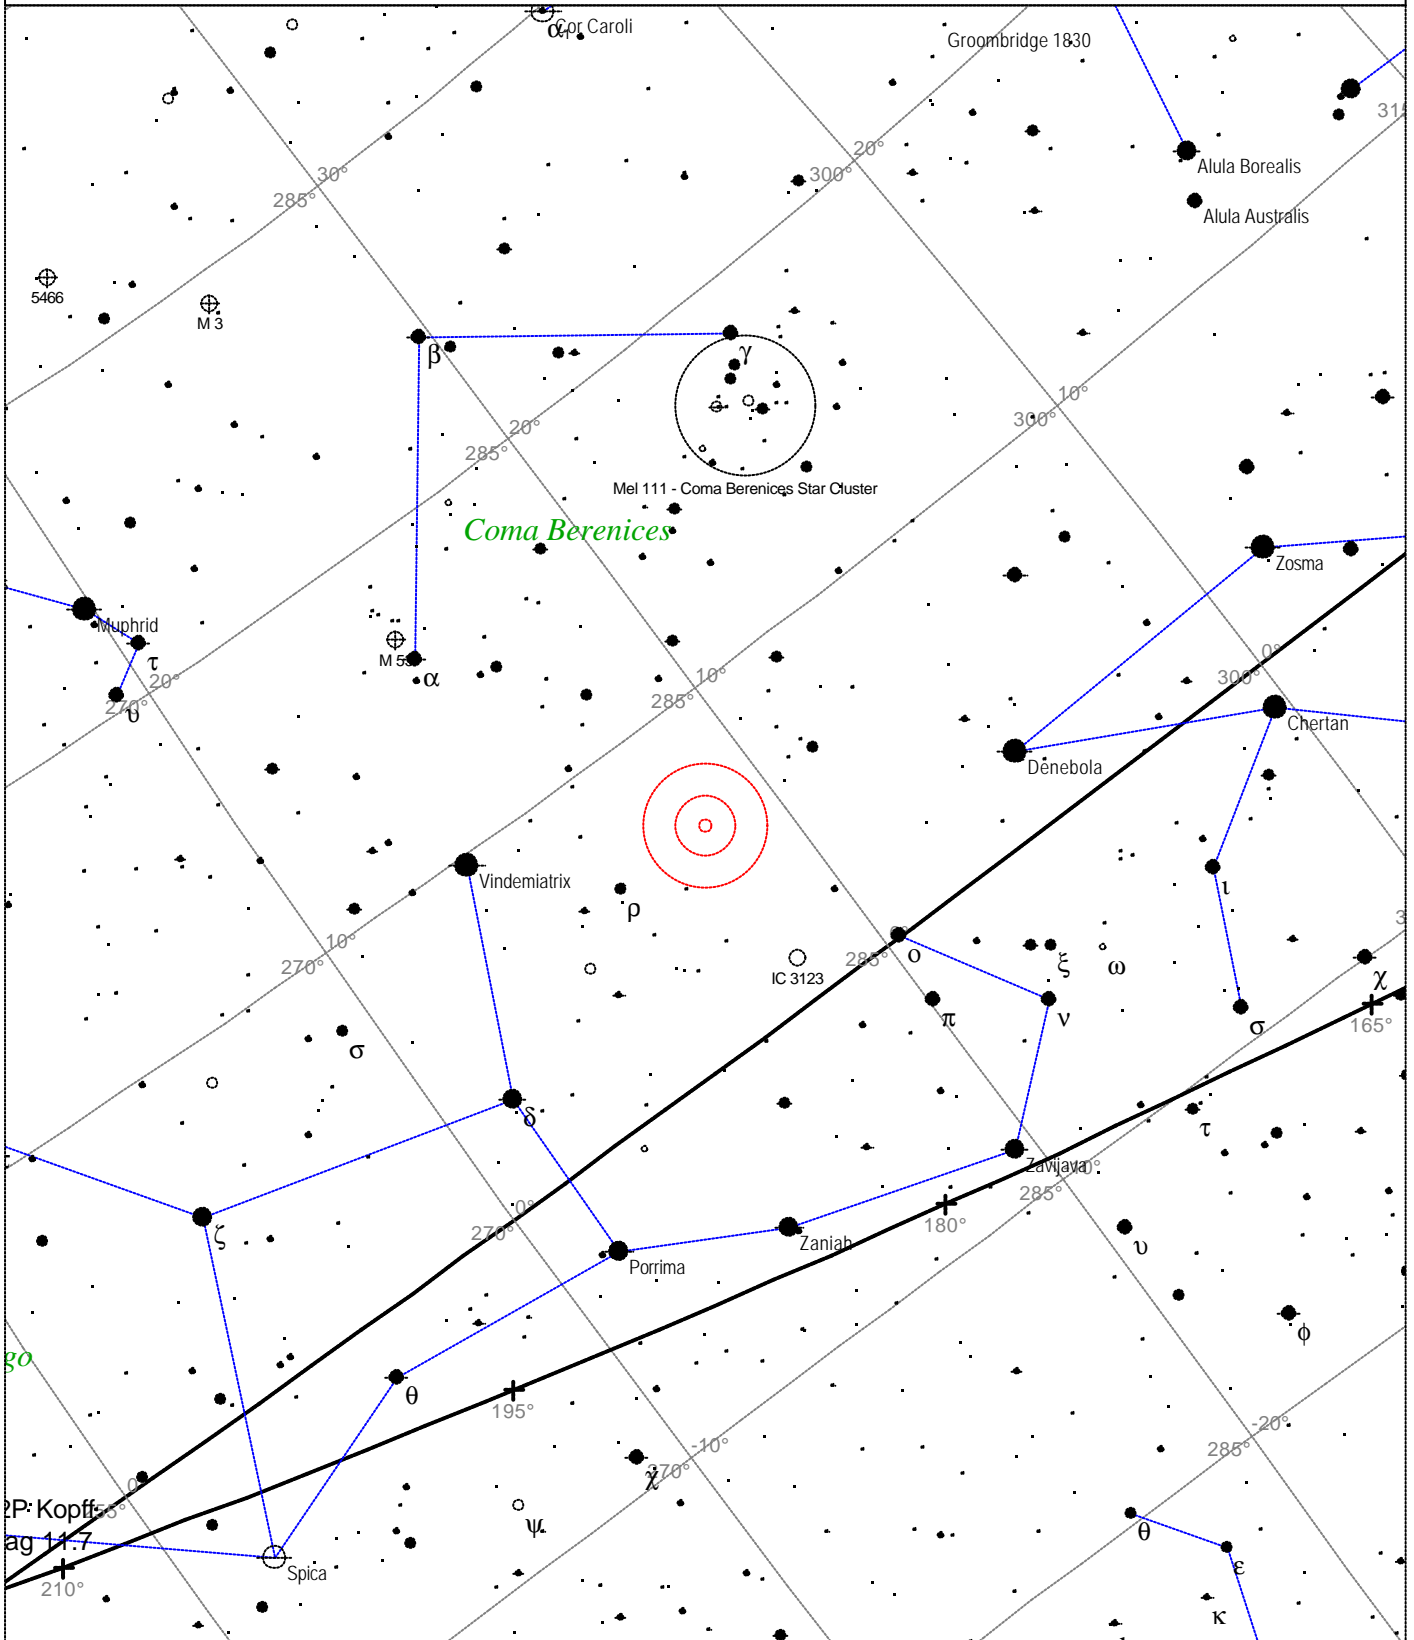

Messier 87 - Galaxy

STARS		SYMBOLS			<i>Messier 87 - Galaxy</i> Magnitude: 9.6 Surface brightness: 12.4 mag/sq arcmin Size: 8.7'x6.6' Position angle: 170° Right ascension: 12h 30m 55s Declination: +12° 22' 45" Constellation: Virgo
● <3	· 6	● Multiple star	◻ Dark nebula	△ Radio source	
● 3.5	· 6.5	○ Variable star	⊕ Globular cluster	× X-ray source	
● 4	· >7	☄ Comet	○ Open cluster	○ Other object	
● 4.5		☾ Galaxy	♁ Planetary nebula		
● 5		◻ Bright nebula	☉ Quasar		
● 5.5					

Local Time: 19:40:11 12-Sep-2002
Location: 53° 27' 0" N 2° 31' 0" W

UTC: 19:40:11 12-Sep-2002
RA: 12h30m55s Dec: +12° 22' Field: 45.0°

Sidereal Time: 18:56:39
Julian Day: 2452530.3196