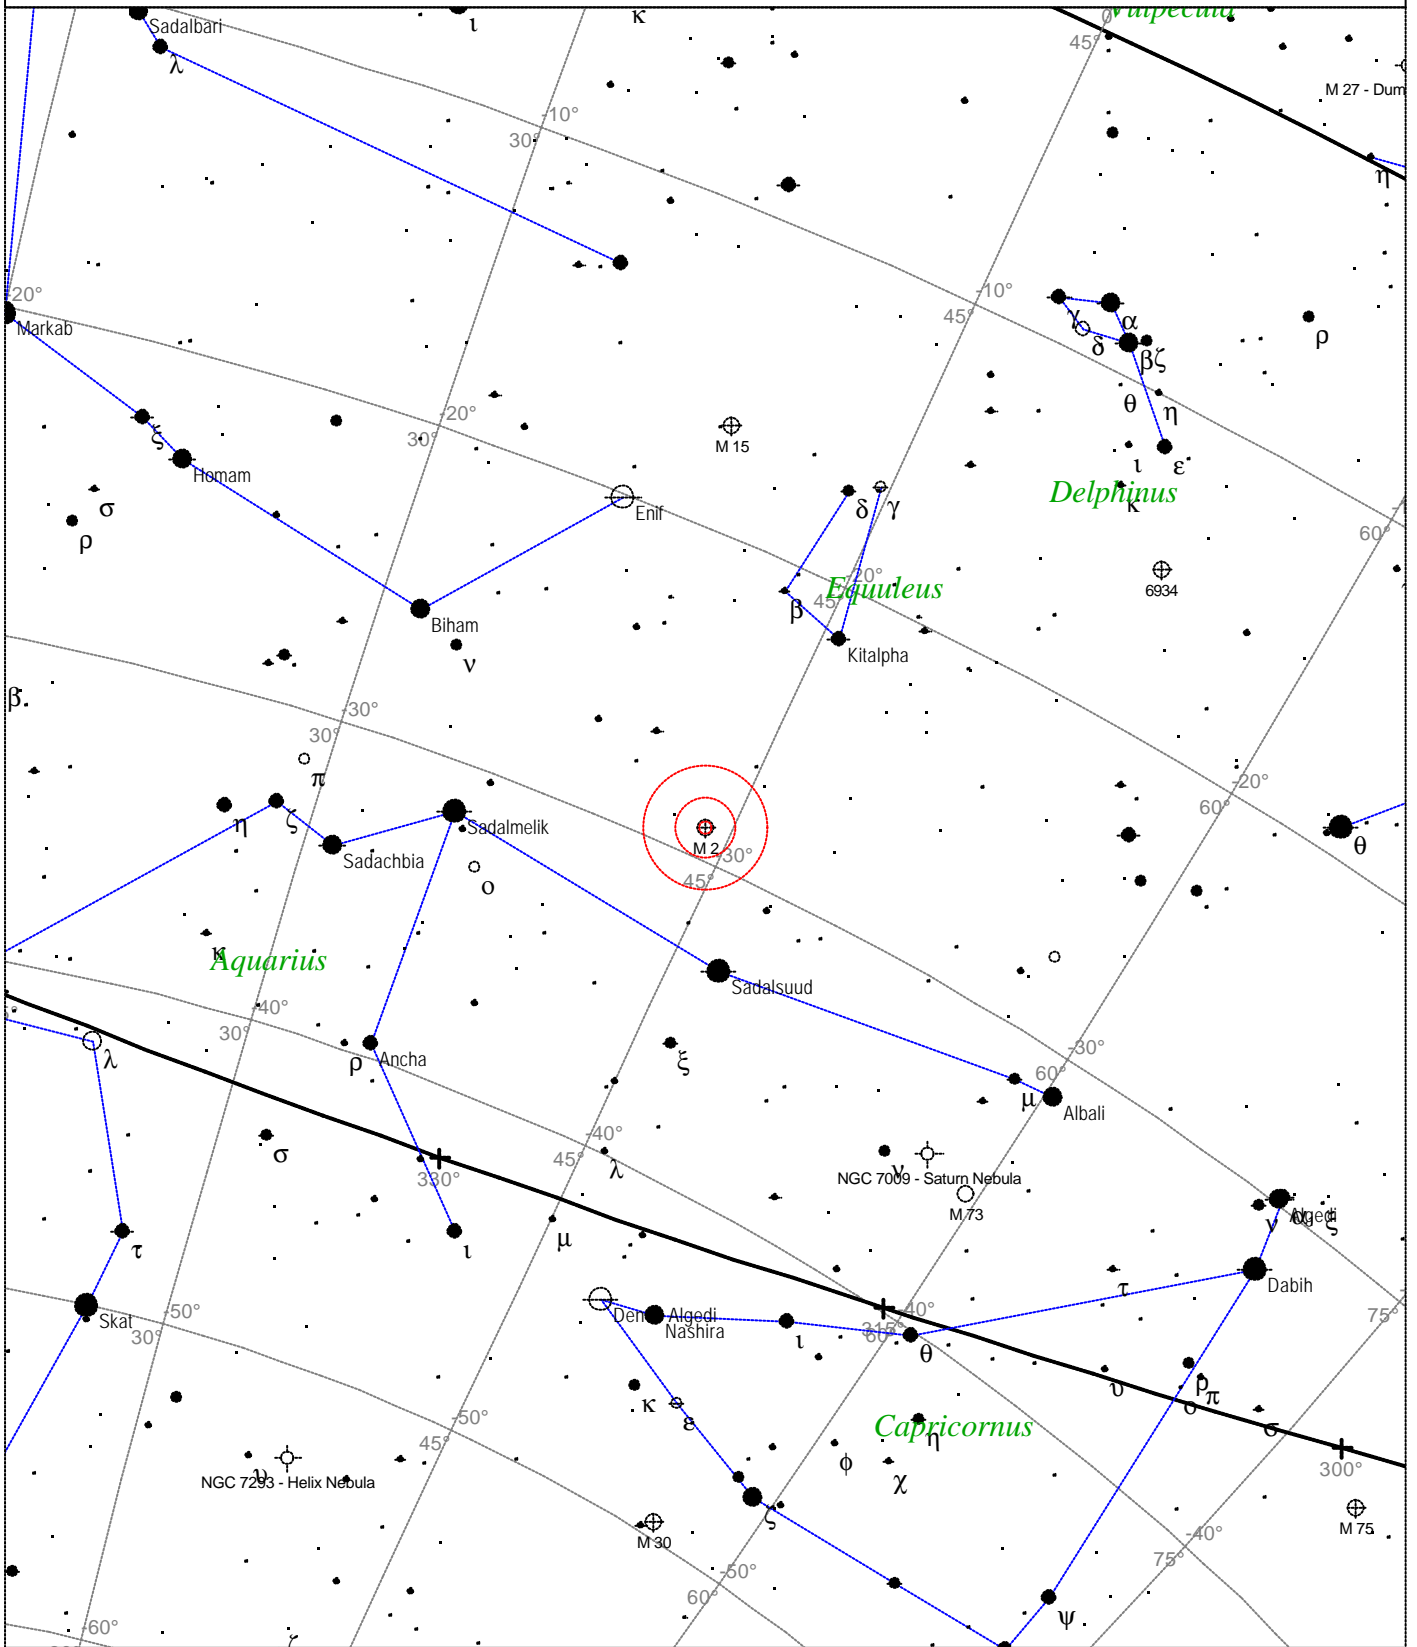

Messier 2 - Globular Cluster

STARS ● <3 ● 3.5 ● 4 ● 4.5 ● 5 ● 5.5	SYMBOLS ● Multiple star ○ Variable star ☾ Comet ☾ Galaxy □ Bright nebula	SYMBOLS □ Dark nebula ⊕ Globular cluster ○ Open cluster ⊕ Planetary nebula ⊗ Quasar	SYMBOLS △ Radio source × X-ray source ○ Other object	Messier 2 - Globular cluster Magnitude: 6.5 Size: 11.7' Right ascension: 21h 33m 36s Declination: -0° 48' 40" Constellation: Aquarius

Local Time: 12:48:02 12-Sep-2002
Location: 53° 27' 0" N 2° 31' 0" W

UTC: 12:48:02 12-Sep-2002
RA: 21h33m36s Dec: -0° 48' Field: 45.0°

Sidereal Time: 12:03:22
Julian Day: 2452530.0334