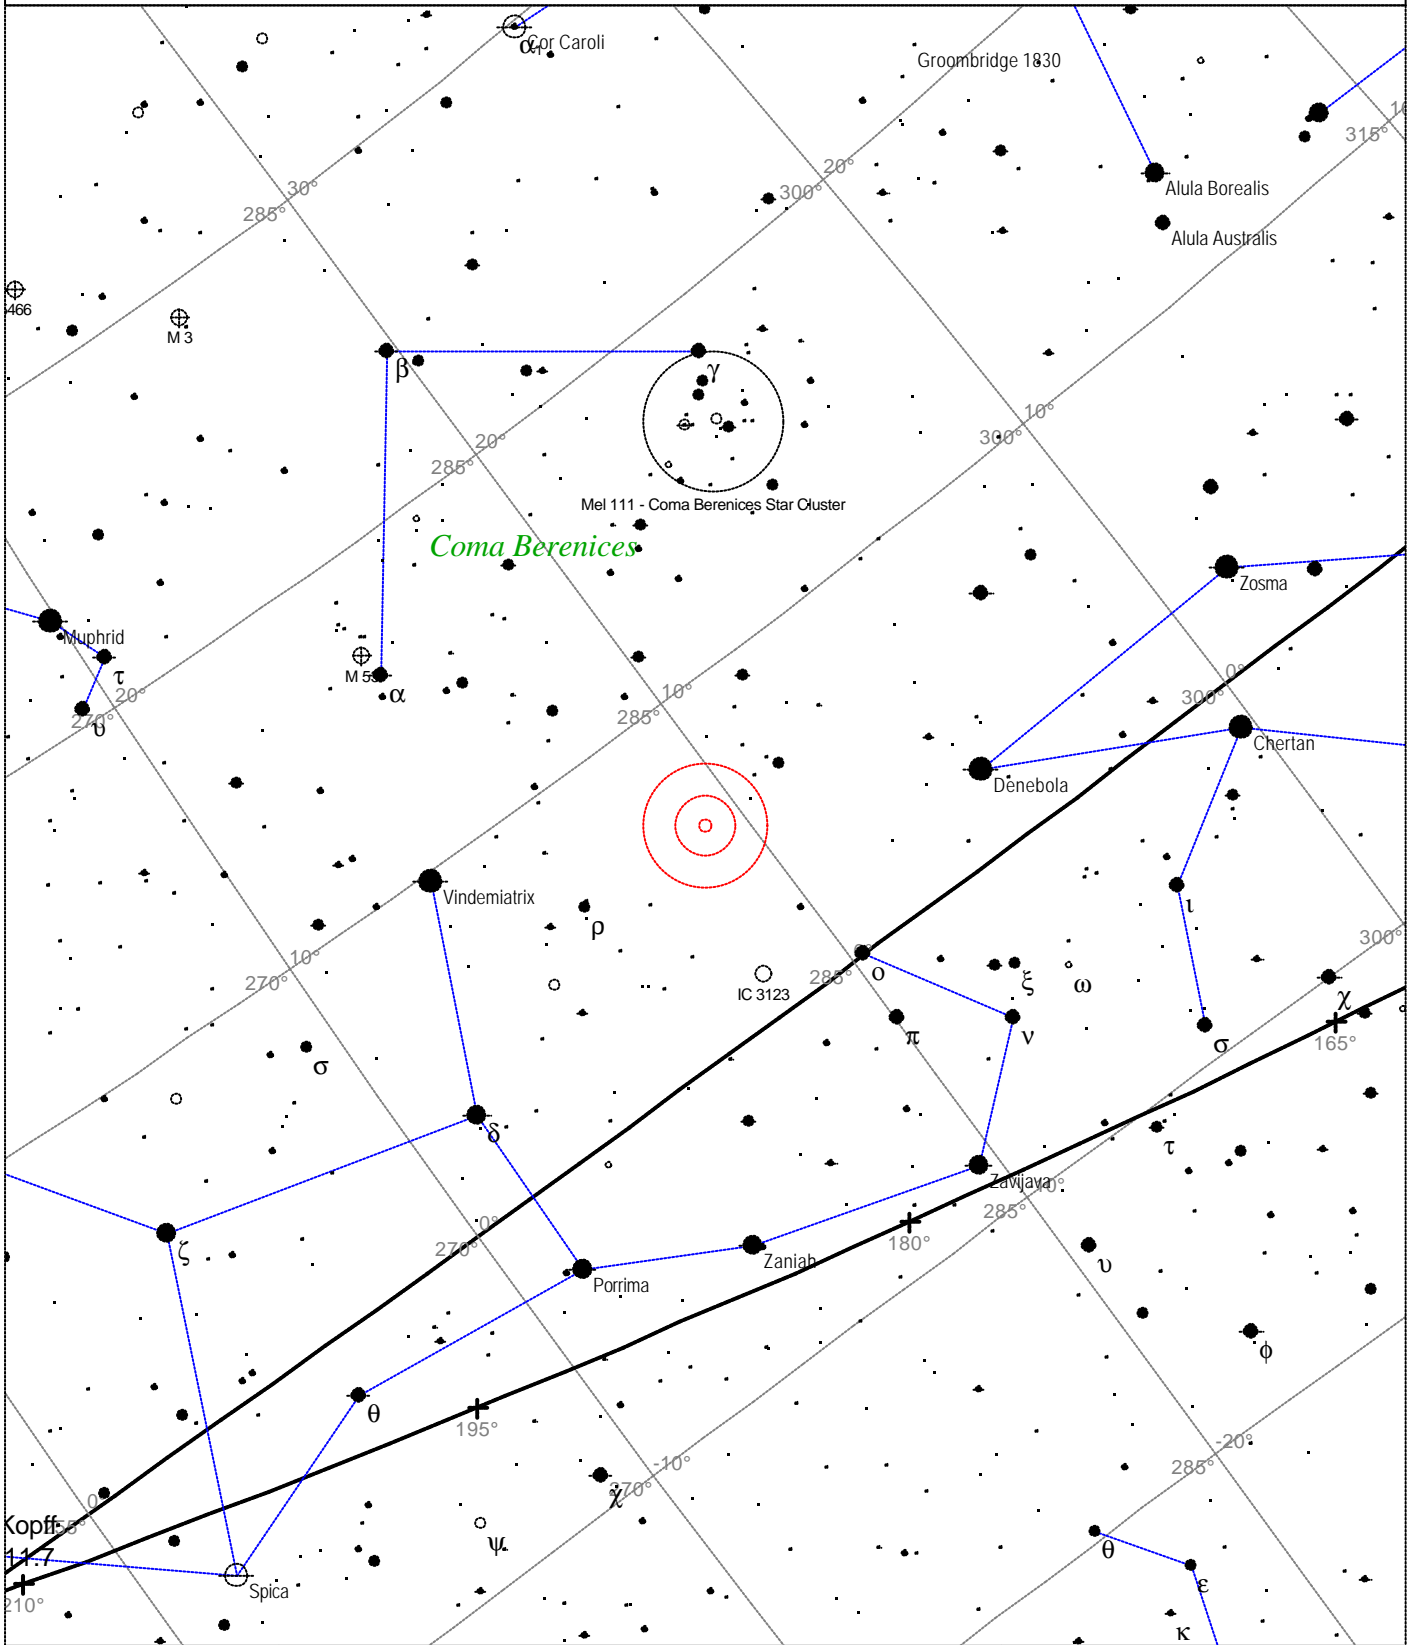

Messier 86 - Galaxy

STARS ● <3 ● 3.5 ● 4 ● 4.5 ● 5 ● 5.5 ● 6 ● 6.5 ● >7	SYMBOLS ● Multiple star ○ Variable star ☄ Comet ☾ Galaxy □ Bright nebula □ Dark nebula ⊕ Globular cluster ○ Open cluster ♁ Planetary nebula ⊞ Quasar △ Radio source × X-ray source ○ Other object	<i>Messier 86 - Galaxy</i> <i>Magnitude: 9.9</i> <i>Surface brightness: 12.6 mag/sq arcmin</i> <i>Size: 9.8'x6.3'</i> <i>Position angle: 130°</i> <i>Right ascension: 12h 26m 18s</i> <i>Declination: +12° 56' 6"</i> <i>Constellation: Virgo</i>

Local Time: 19:40:11 12-Sep-2002   UTC: 19:40:11 12-Sep-2002   Sidereal Time: 18:56:39
Location: 53° 27' 0" N 2° 31' 0" W   RA: 12h26m18s Dec: +12° 56' Field: 45.0°   Julian Day: 2452530.3196