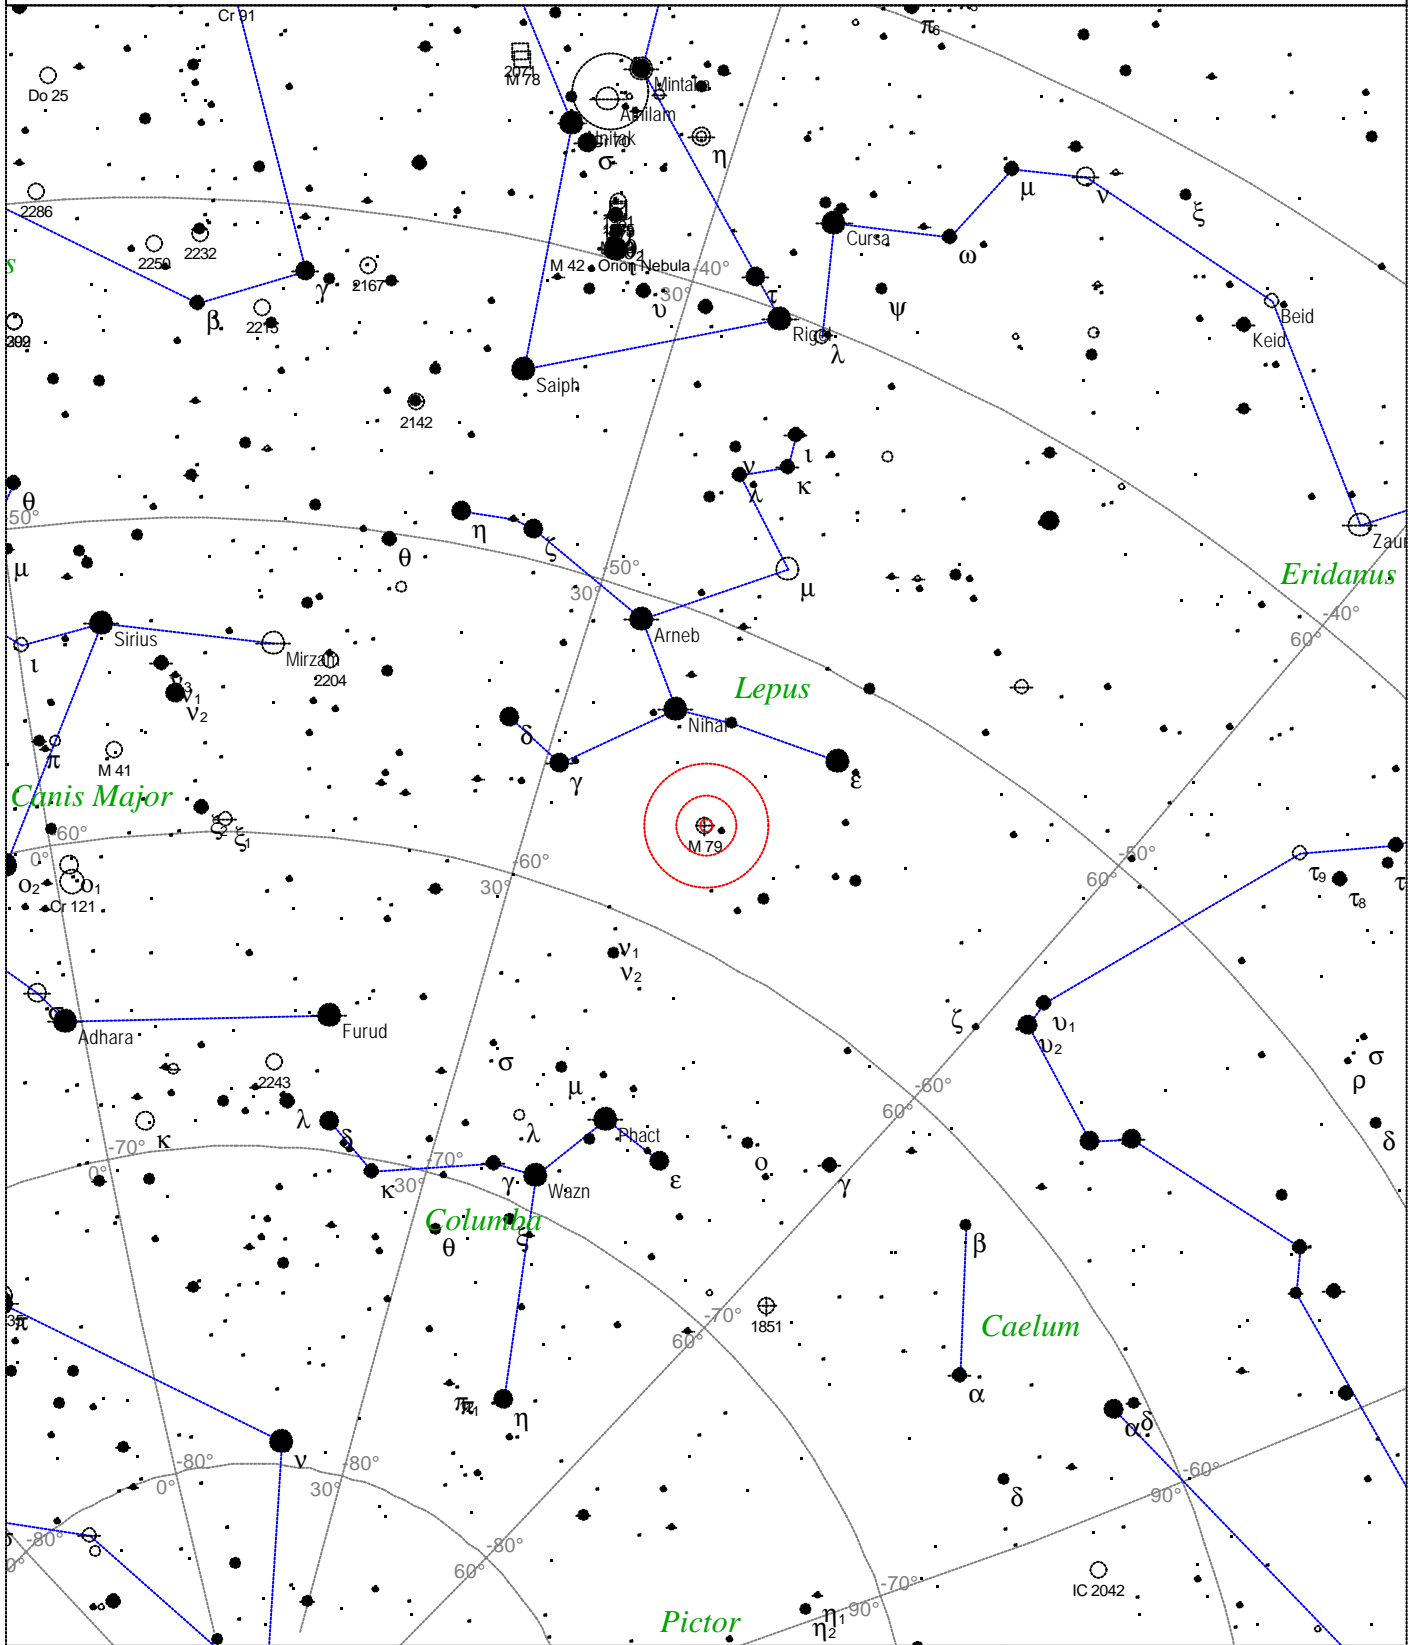

Messier 79 - Globular cluster

STARS ● <3 ● 3.5 ● 4 ● 4.5 ● 5 ● 5.5 ● 6 ● 6.5 ● >7	SYMBOLS ● Multiple star ○ Variable star ☄ Comet ☉ Galaxy □ Bright nebula ◻ Dark nebula ⊕ Globular cluster ○ Open cluster ⊕ Planetary nebula ⊗ Quasar △ Radio source × X-ray source ○ Other object	Messier 79 - Globular cluster Magnitude: 7.7 Size: 7.8' Right ascension: 5h 24m 16s Declination: -24° 31' 1" Constellation: Lepus

Local Time: 19:40:11 12-Sep-2002   UTC: 19:40:11 12-Sep-2002   Sidereal Time: 18:56:39
Location: 53° 27' 0" N 2° 31' 0" W   RA: 5h24m16s Dec: -24° 31' Field: 45.0°   Julian Day: 2452530.3196