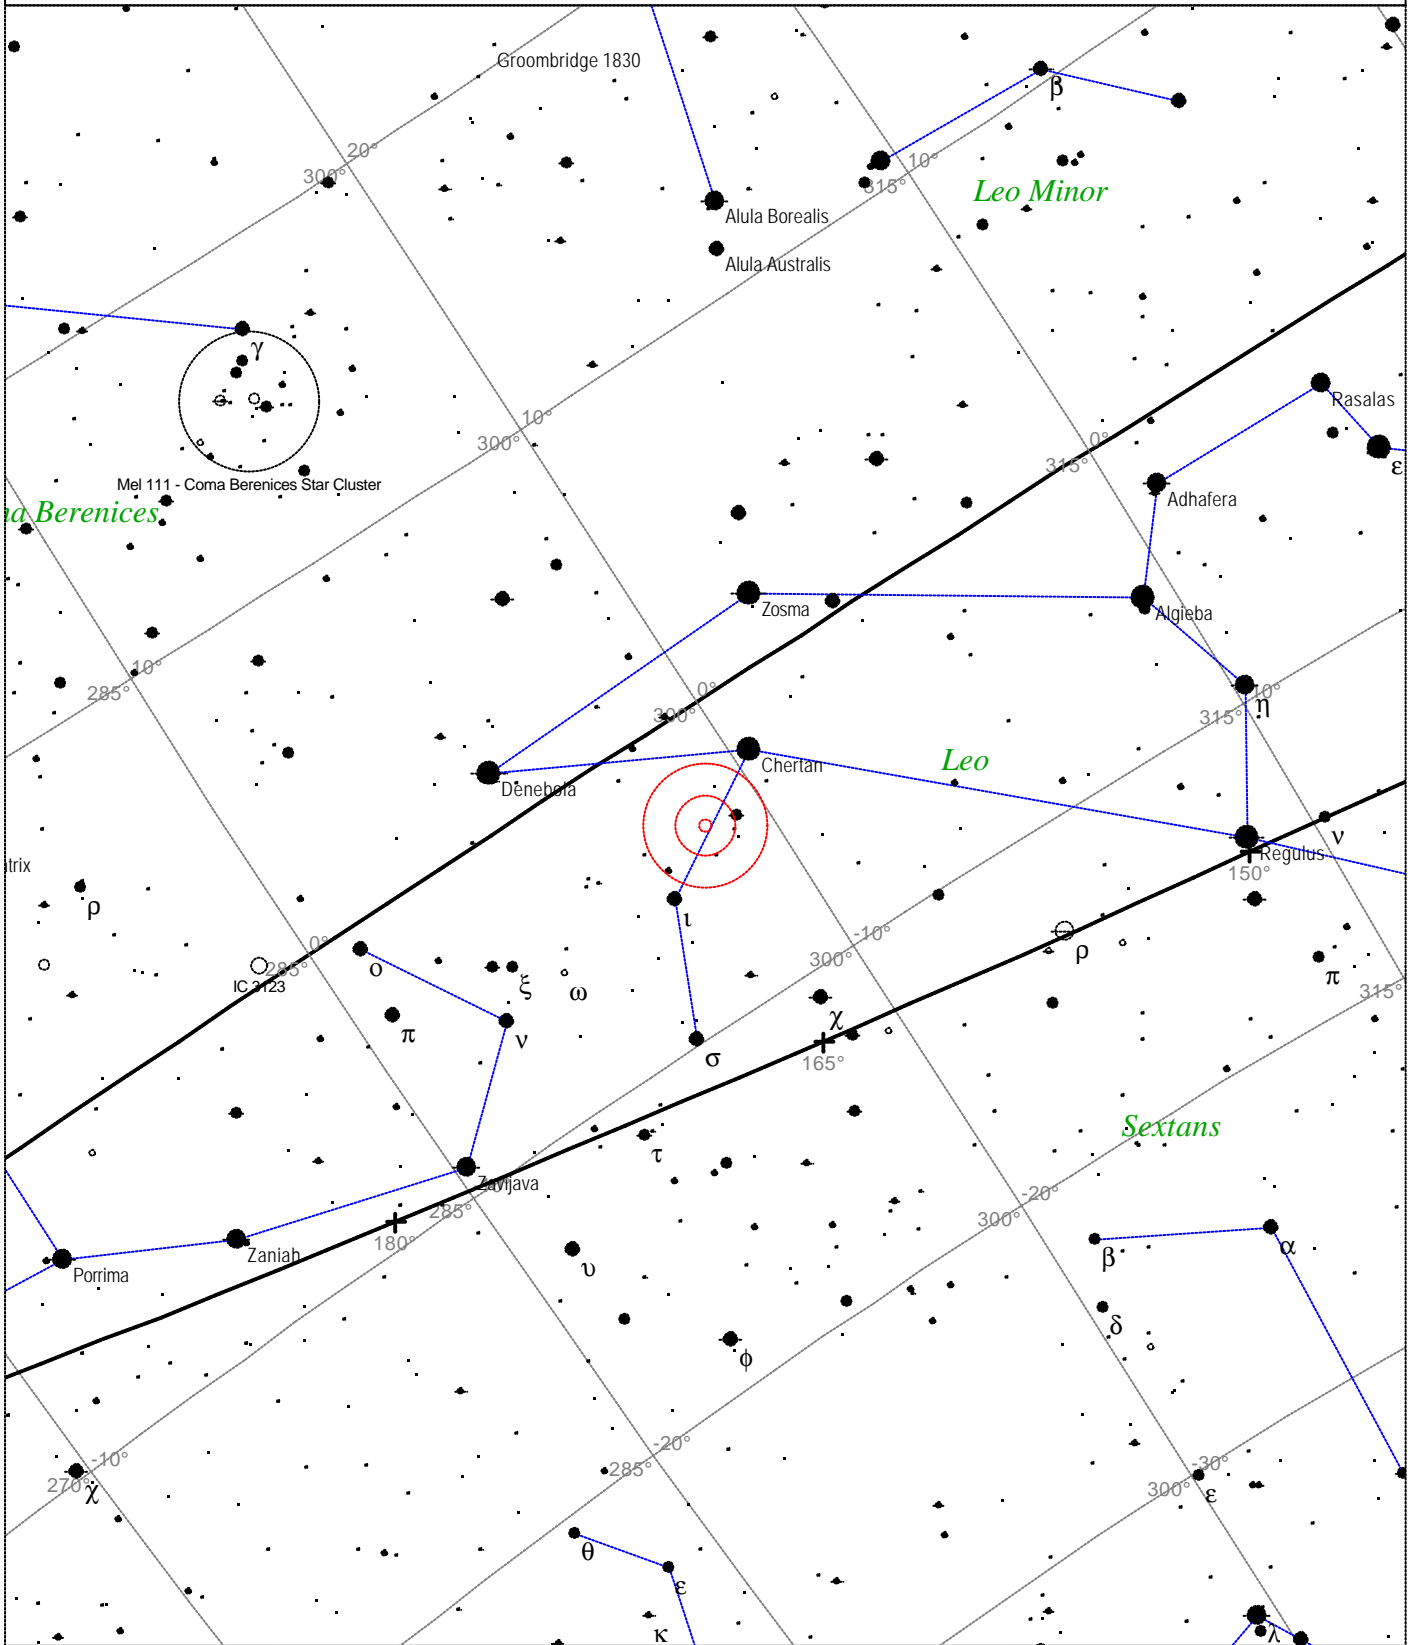

Messier 66 - Galaxy

STARS ● <3 ● 3.5 ● 4 ● 4.5 ● 5 ● 5.5	SYMBOLS ● Multiple star ○ Variable star ☄ Comet ☉ Galaxy □ Bright nebula	SYMBOLS □ Dark nebula ⊕ Globular cluster ○ Open cluster ♁ Planetary nebula ☄ Quasar	SYMBOLS △ Radio source ✕ X-ray source ○ Other object	<i>Messier 66 - Galaxy</i> <i>Magnitude: 9.7</i> <i>Surface brightness: 11.8 mag/sq arcmin</i> <i>Size: 9.1'x4.1'</i> <i>Position angle: 173°</i> <i>Right ascension: 11h 20m 21s</i> <i>Declination: +12° 58' 43"</i> <i>Constellation: Leo</i>

Local Time: 19:40:11 12-Sep-2002

UTC: 19:40:11 12-Sep-2002

Sidereal Time: 19:01:49

Location: 53° 6' 50" N 1° 13' 20" W RA: 11h20m21s Dec: +12° 58' 45"

Julian Day: 2452530.3196