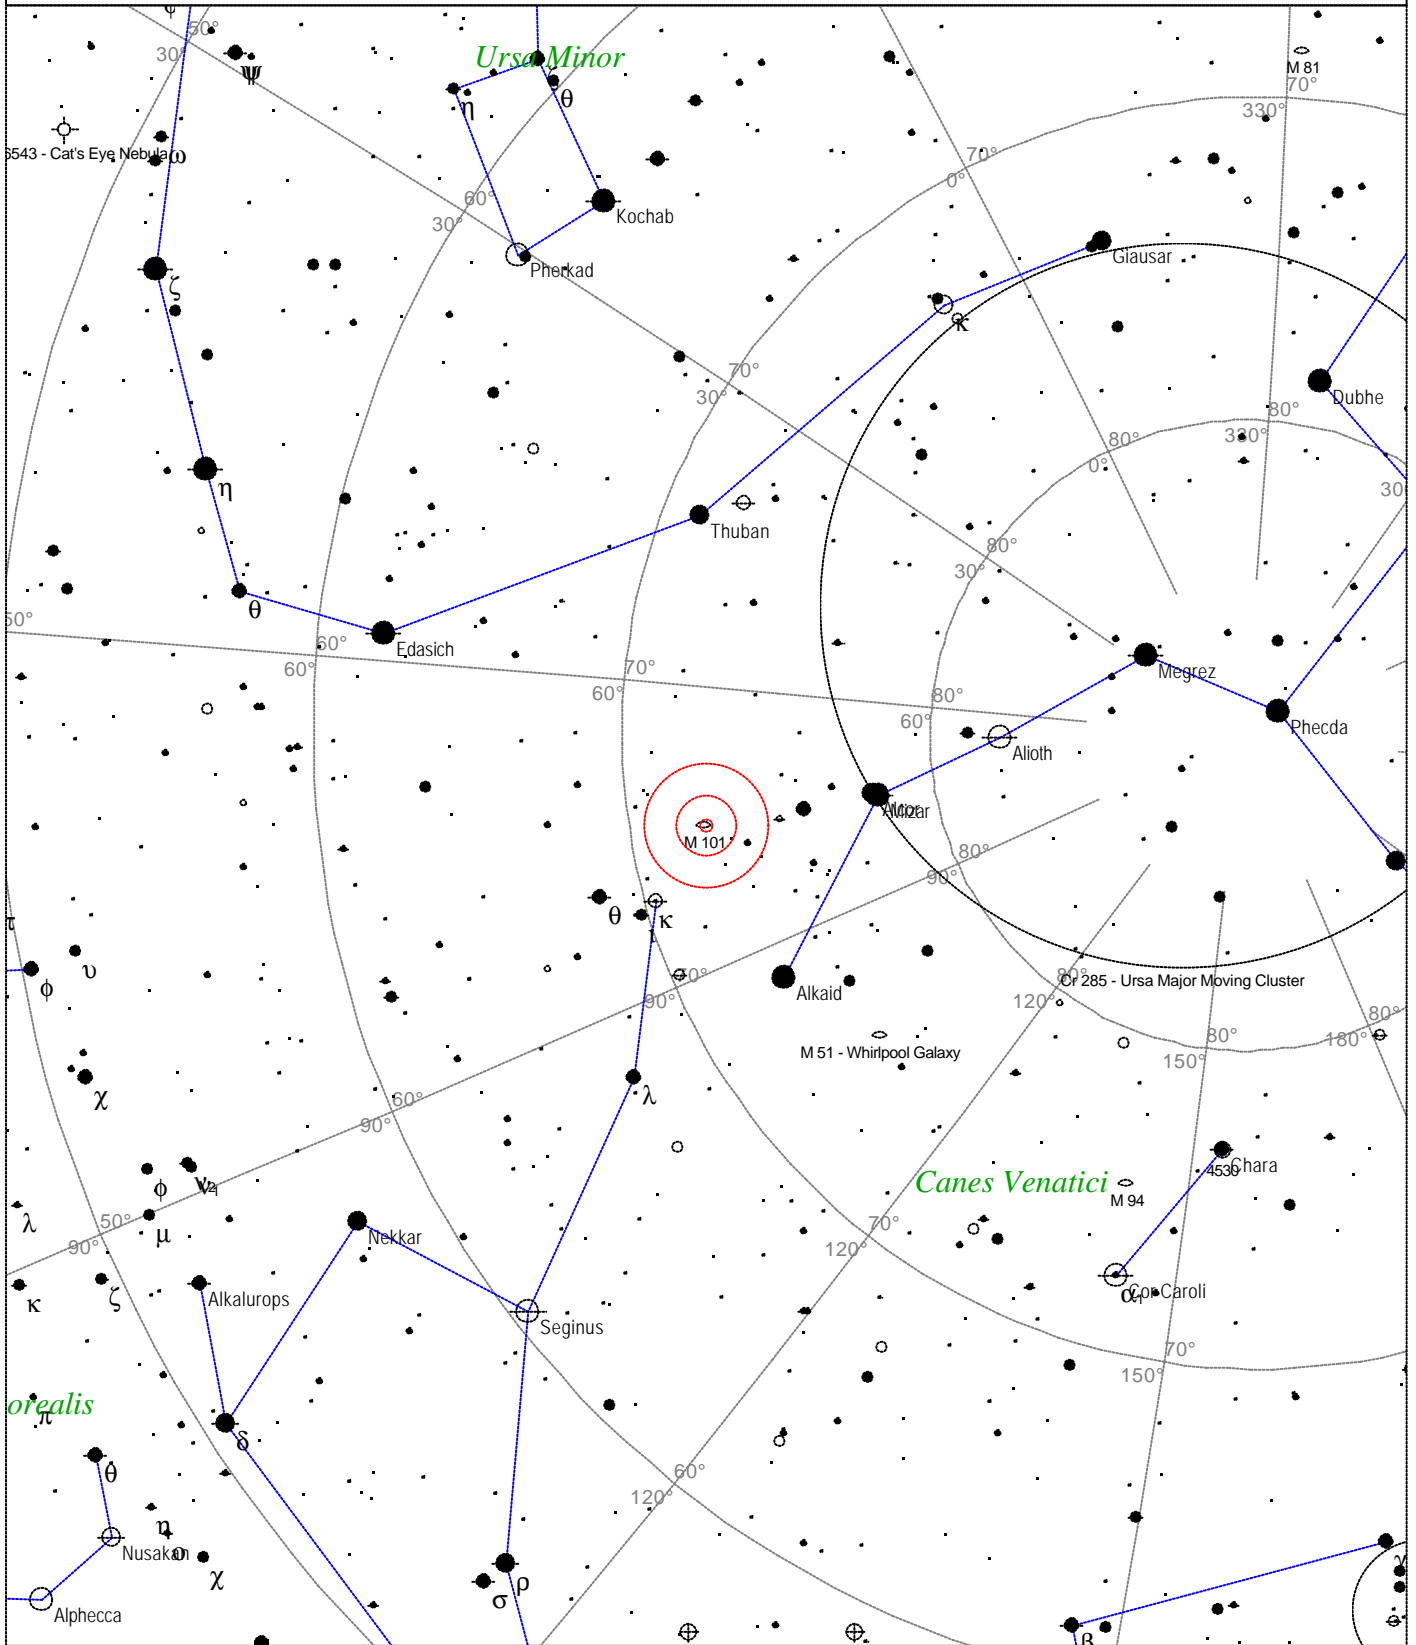

Messier 101

STARS ● <3 ● 3.5 ● 4 ● 4.5 ● 5 ● 5.5		SYMBOLS ● Multiple star ○ Variable star ☄ Comet ☾ Galaxy □ Bright nebula □ Dark nebula ⊕ Globular cluster ○ Open cluster ♁ Planetary nebula ⊞ Quasar △ Radio source × X-ray source ○ Other object		<i>Messier 101 - Galaxy</i> Magnitude: 8.2 Surface brightness: 14.0 mag/sq arcmin Size: 28.5'x28.3' Right ascension: 14h 3m 16s Declination: +54° 20' 28" Constellation: Ursa Major

Local Time: 12:48:02 12-Sep-2002   UTC: 12:48:02 12-Sep-2002   Sidereal Time: 12:03:22
Location: 53° 27' 0" N 2° 31' 0" W   RA: 14h03m16s Dec: +54° 20' Field: 45.0°   Julian Day: 2452530.0334