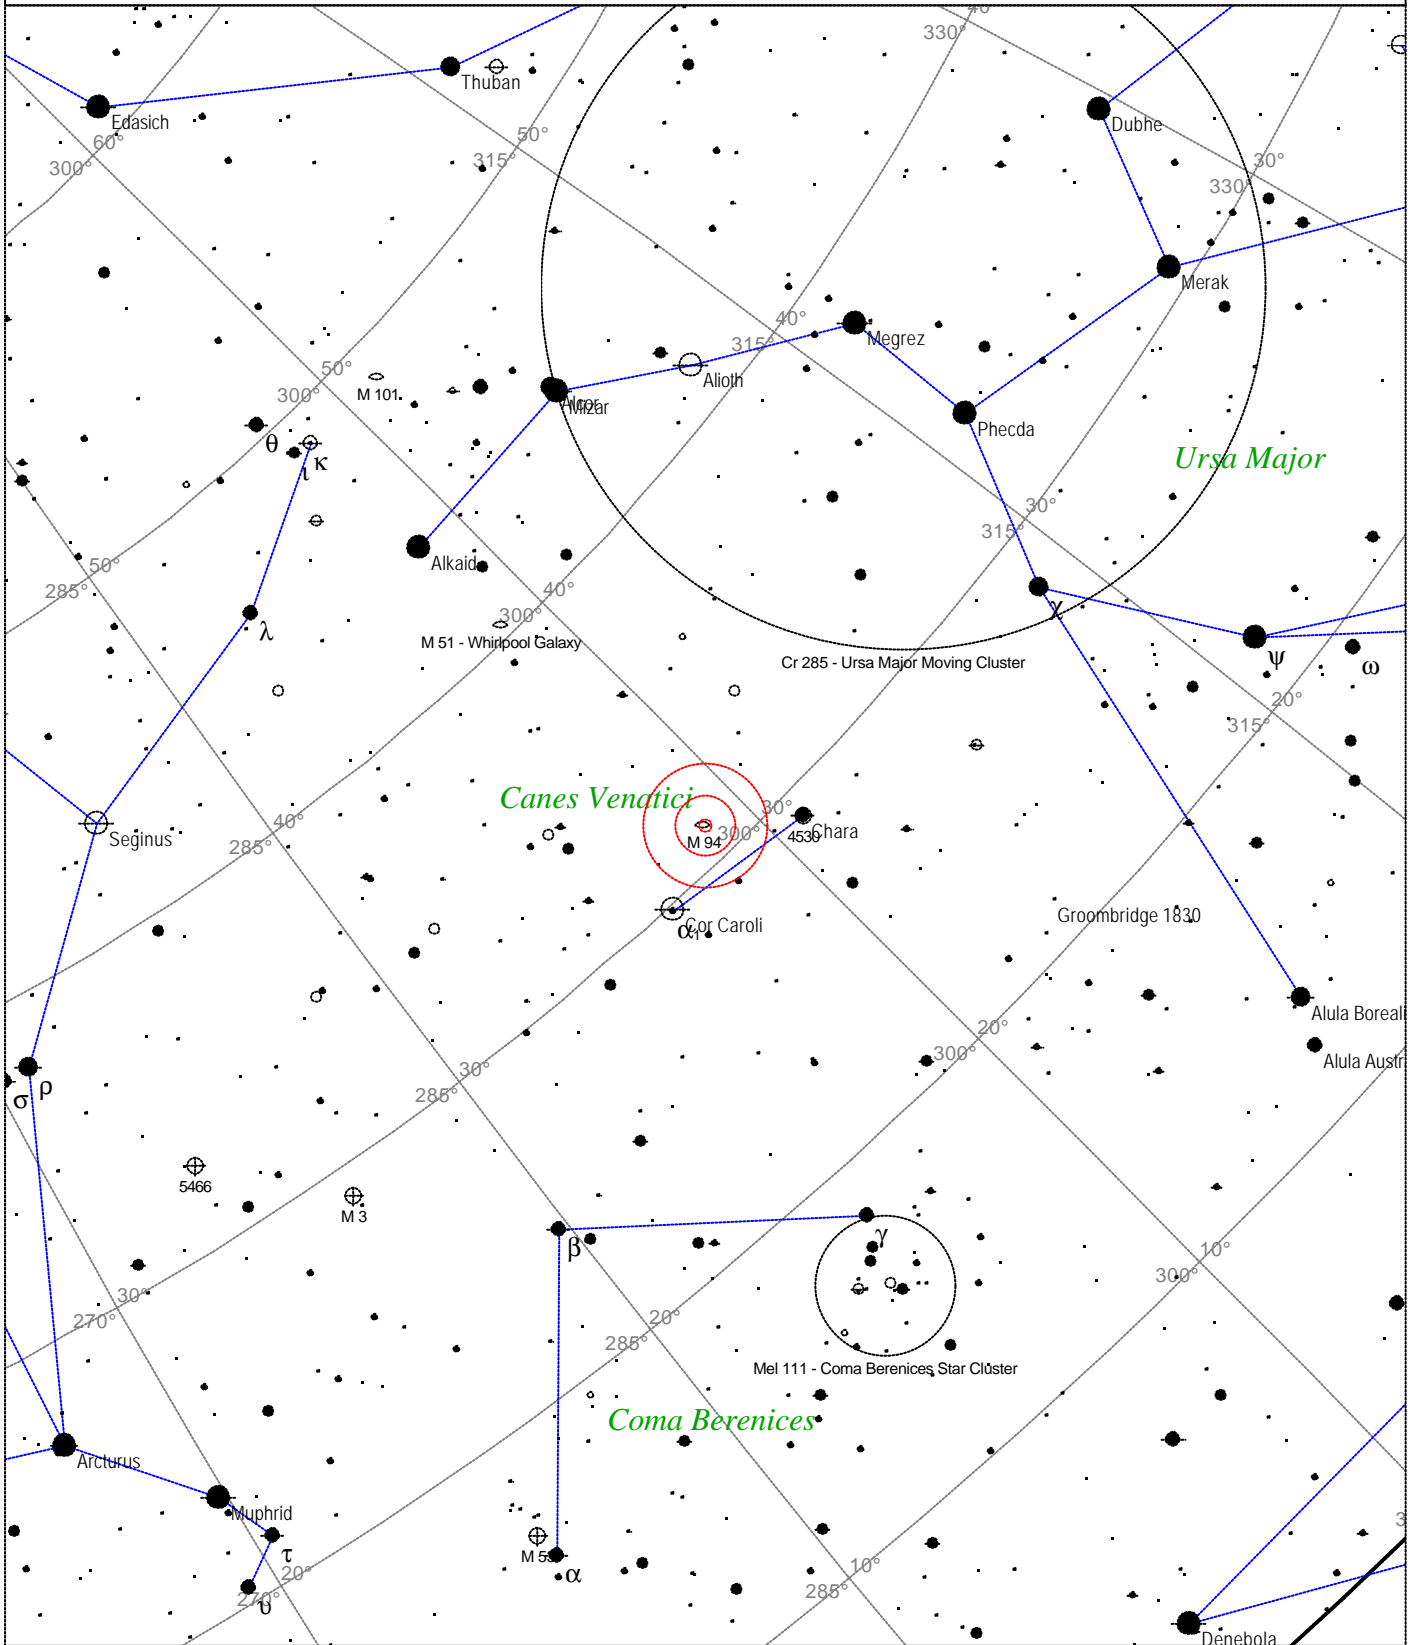

Messier 94 - Galaxy

STARS		SYMBOLS			<i>Messier 94 - Galaxy</i> Magnitude: 8.9 Surface brightness: 10.0 mag/sq arcmin Size: 12.3'x10.8' Position angle: 105° Right ascension: 12h 50m 58s Declination: +41° 6' 39" Constellation: Canes Venatici
● <3	· 6	● Multiple star	□ Dark nebula	△ Radio source	
● 3.5	· 6.5	○ Variable star	⊕ Globular cluster	× X-ray source	
● 4	· >7	☄ Comet	○ Open cluster	○ Other object	
● 4.5		☾ Galaxy	♁ Planetary nebula		
● 5		□ Bright nebula	☄ Quasar		
● 5.5					

Local Time: 19:40:11 12-Sep-2002   UTC: 19:40:11 12-Sep-2002   Sidereal Time: 18:56:39
Location: 53° 27' 0" N 2° 31' 0" W   RA: 12h50m58s Dec: +41° 06' Field: 45.0°   Julian Day: 2452530.3196