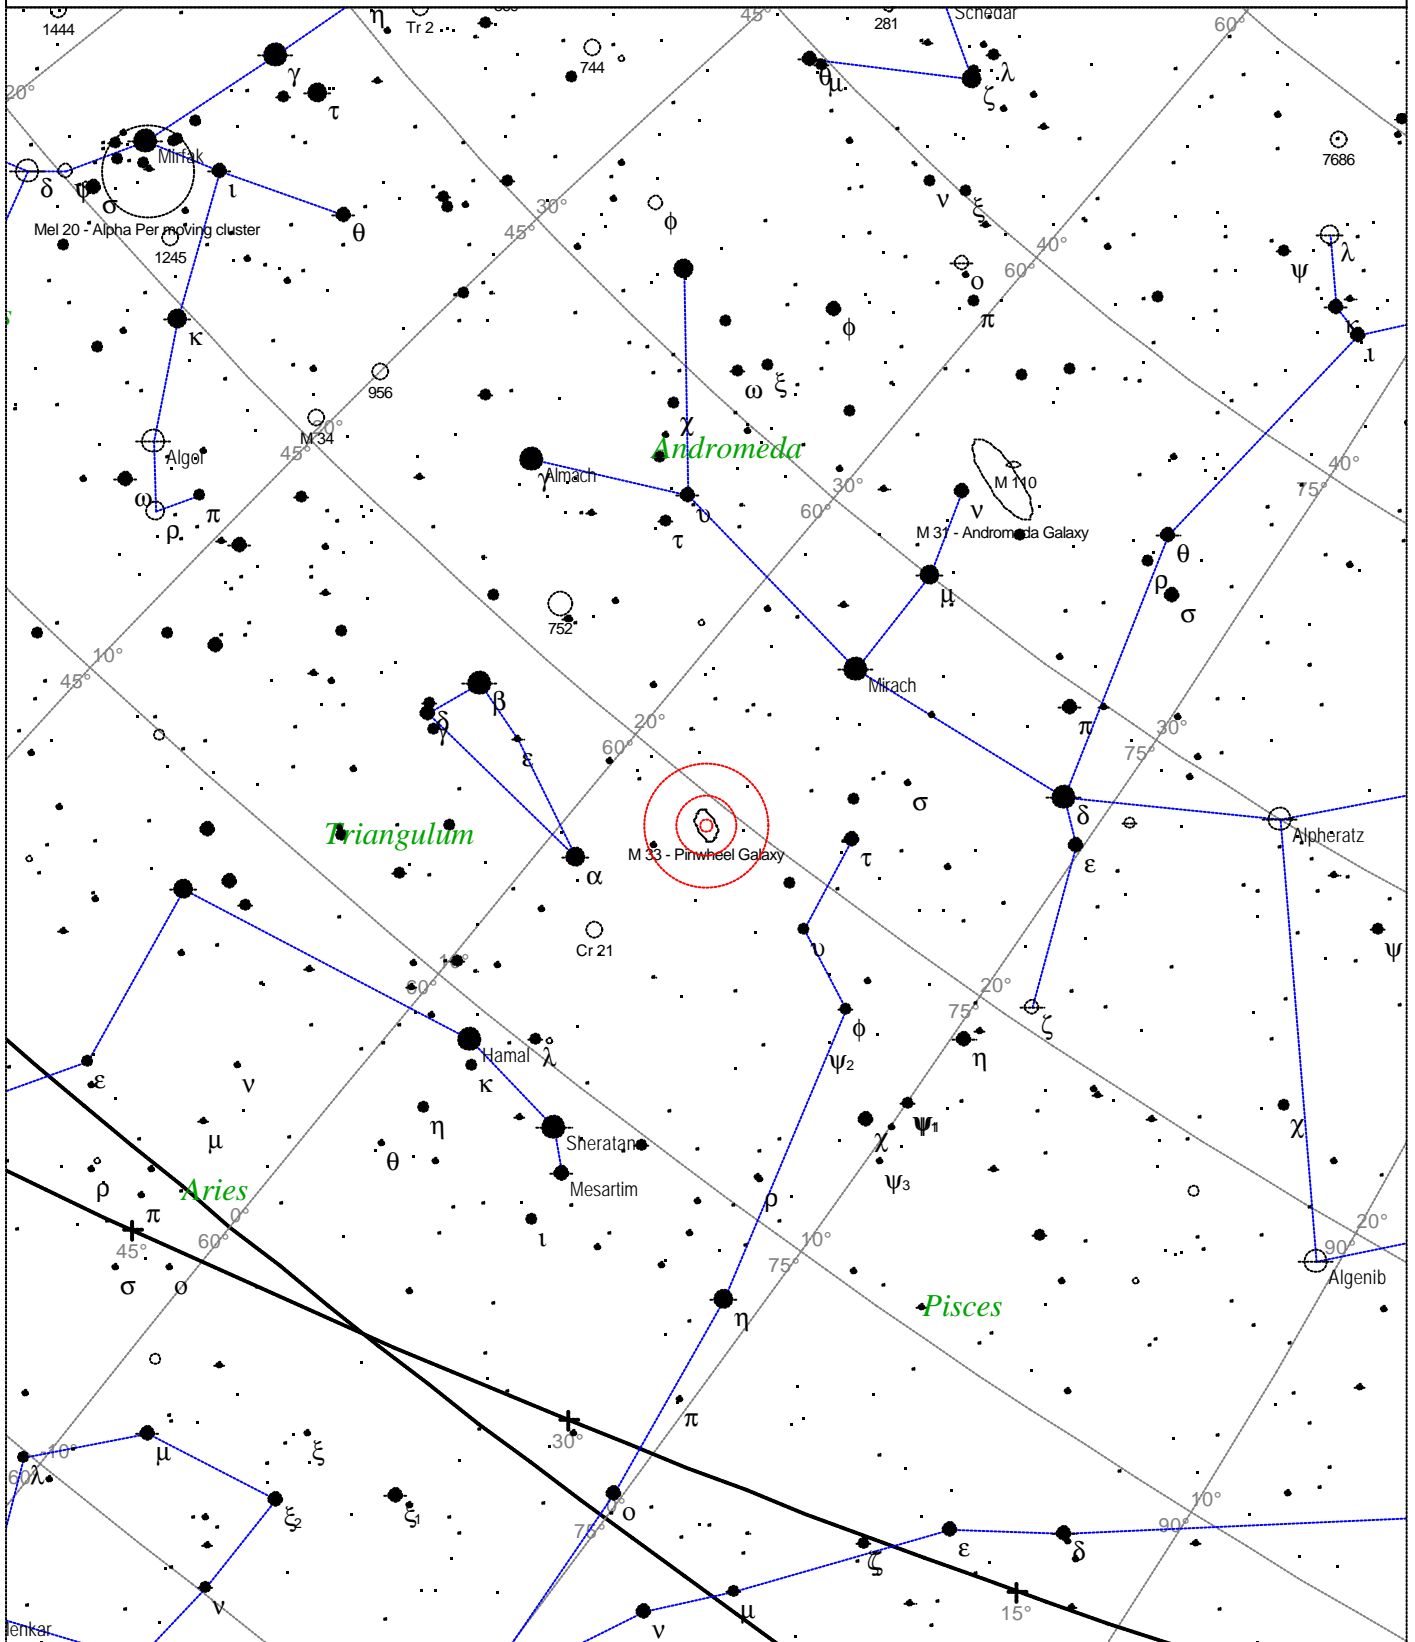

Messier 33 - Pinwheel Galaxy

STARS	SYMBOLS			Messier 33 - Pinwheel Galaxy
● <3	● Multiple star	□ Dark nebula	△ Radio source	Magnitude: 6.2
● 3.5	○ Variable star	⊕ Globular cluster	× X-ray source	Surface brightness: 13.8 mag/sq arcmin
● 4	☄ Comet	○ Open cluster	○ Other object	Size: 68.7'x41.6'
● 4.5	☾ Galaxy	⊕ Planetary nebula		Position angle: 23°
● 5	□ Bright nebula	☄ Quasar		Right ascension: 1h 34m 1s
● 5.5				Declination: +30° 40' 14"
				Constellation: Triangulum

Local Time: 19:40:11 12-Sep-2002
Location: 53° 27' 0" N 2° 31' 0" W

UTC: 19:40:11 12-Sep-2002
RA: 1h34m01s Dec: +30° 40' Field: 45.0°

Sidereal Time: 18:56:39
Julian Day: 2452530.3196