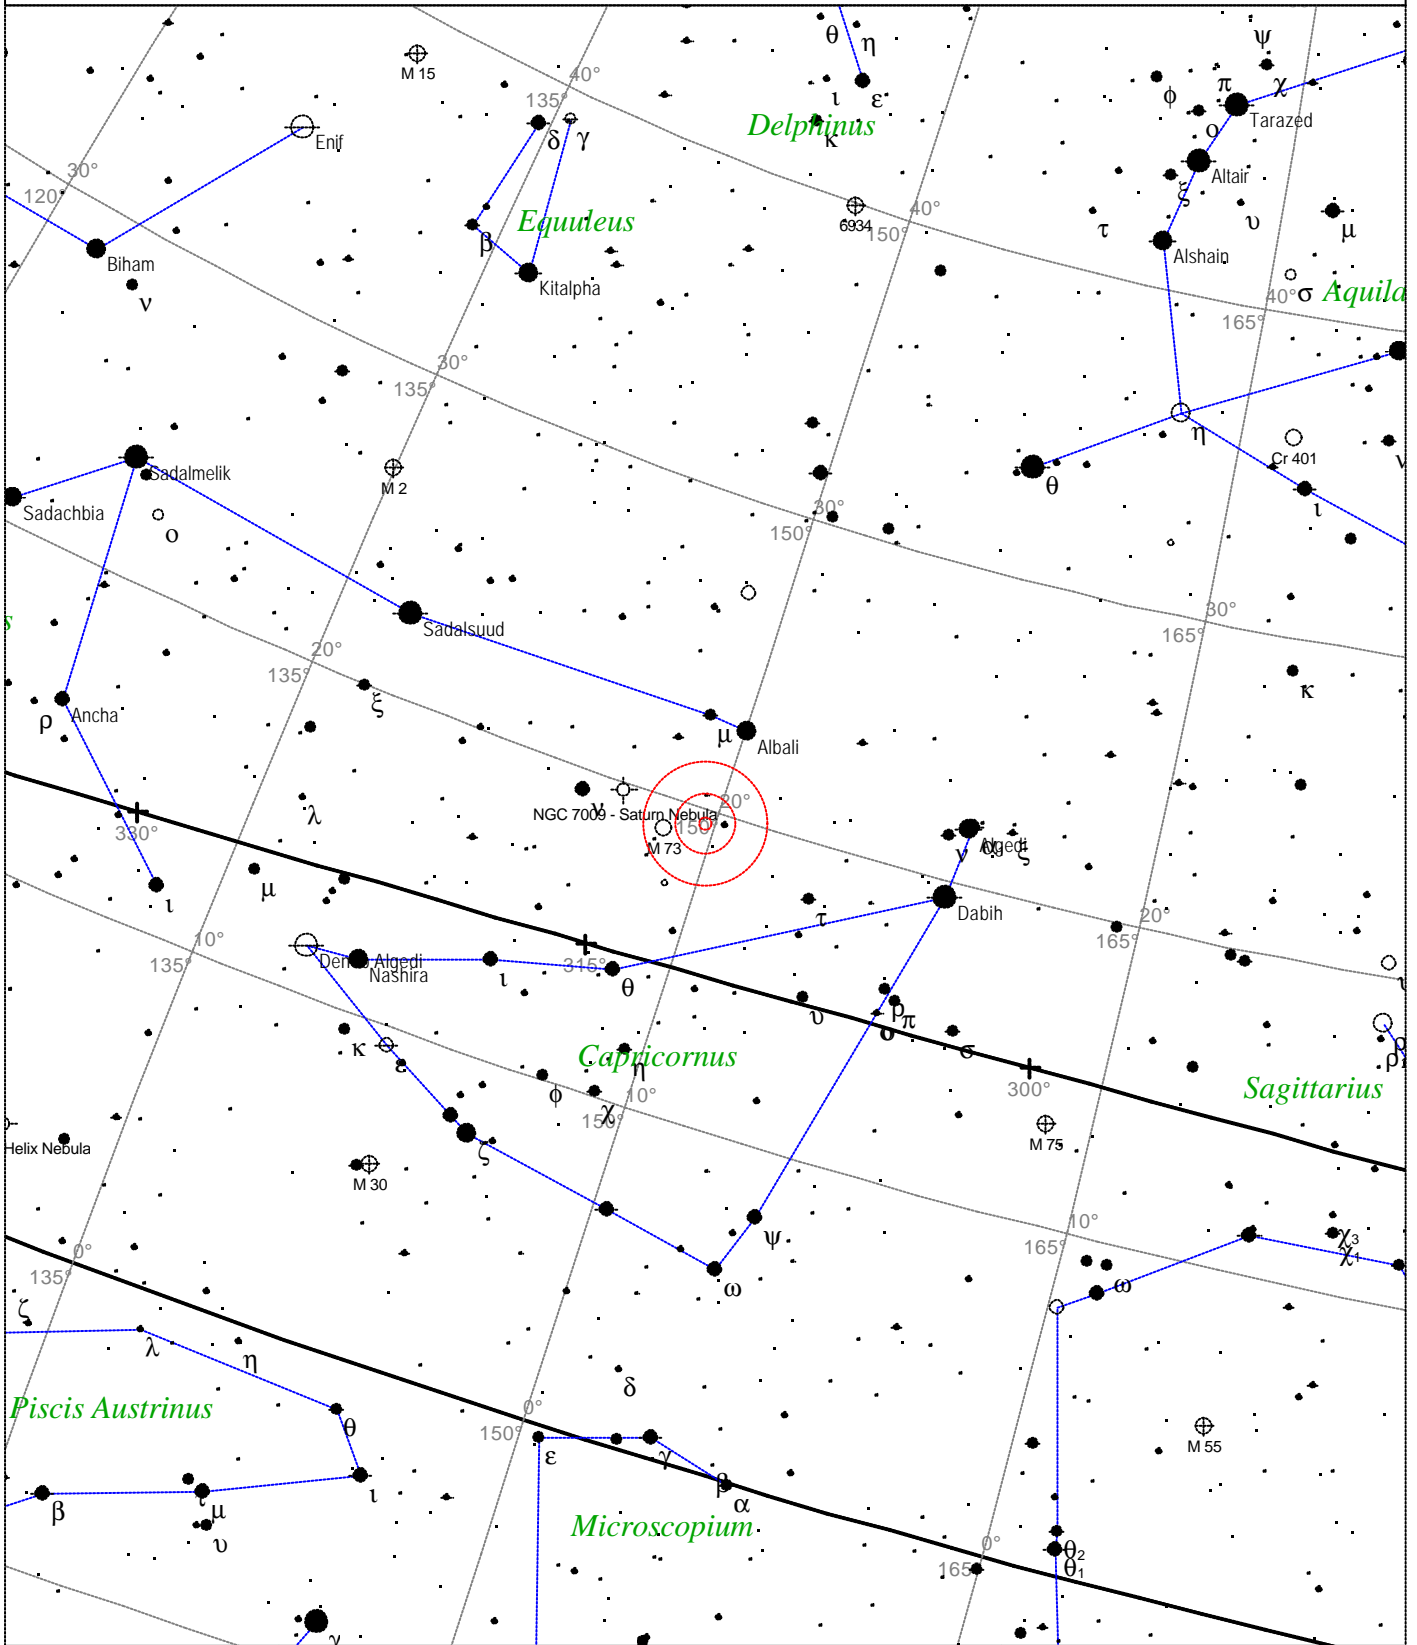

Messier 72 - Globular Cluster

STARS		SYMBOLS			Messier 72 - Globular Cluster Magnitude: 9.3 Size: 5.1' Right ascension: 20h 53m 37s Declination: -12° 31' 37" Constellation: Aquarius
● <3	· 6	● Multiple star	◻ Dark nebula	△ Radio source	
● 3.5	· 6.5	○ Variable star	⊕ Globular cluster	× X-ray source	
● 4	· >7	☄ Comet	○ Open cluster	○ Other object	
● 4.5		☾ Galaxy	♁ Planetary nebula		
● 5		◻ Bright nebula	☉ Quasar		
● 5.5					

Local Time: 19:40:11 12-Sep-2002
Location: 53° 27' 0" N 2° 31' 0" W

UTC: 19:40:11 12-Sep-2002
RA: 20h53m37s Dec: -12° 31' Field: 45.0°

Sidereal Time: 18:56:39
Julian Day: 2452530.3196