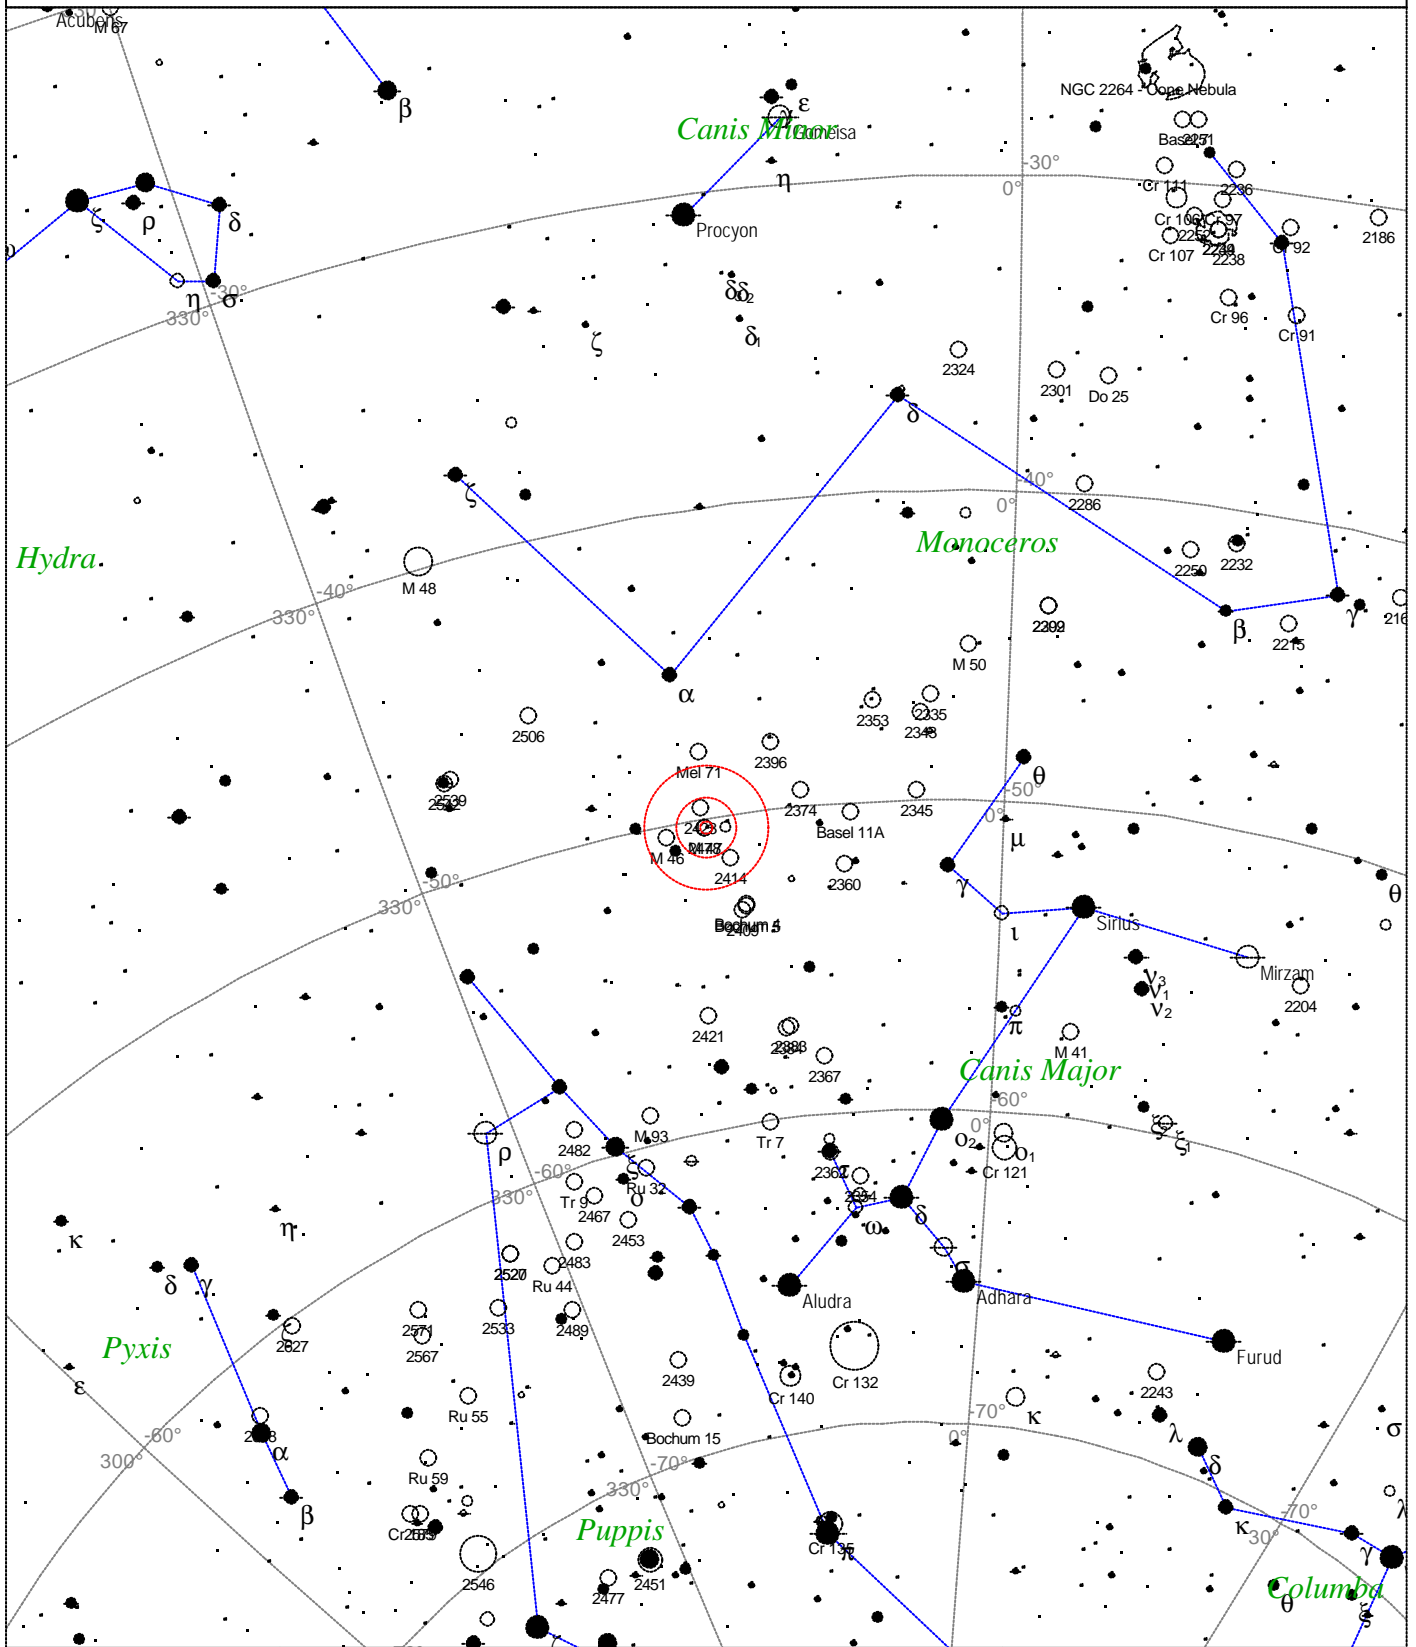

Messier 47

STARS

- <3
- 3.5
- 4
- 4.5
- 5
- 5.5
- 6
- >6.5

SYMBOLS

- Multiple star
- Variable star
- ☄ Comet
- ☉ Galaxy
- Bright nebula
- Dark nebula
- ⊕ Globular cluster
- Open cluster
- ⊕ Planetary nebula
- ⊗ Quasar
- △ Radio source
- × X-ray source
- Other object

Local Time: 19:40:11 12-Sep-2002
Location: 53° 27' 0" N 2° 31' 0" W

UTC: 19:40:11 12-Sep-2002
RA: 7h36m41s Dec: -14° 29' Field: 45.0°

Sidereal Time: 18:56:39
Julian Day: 2452530.3196