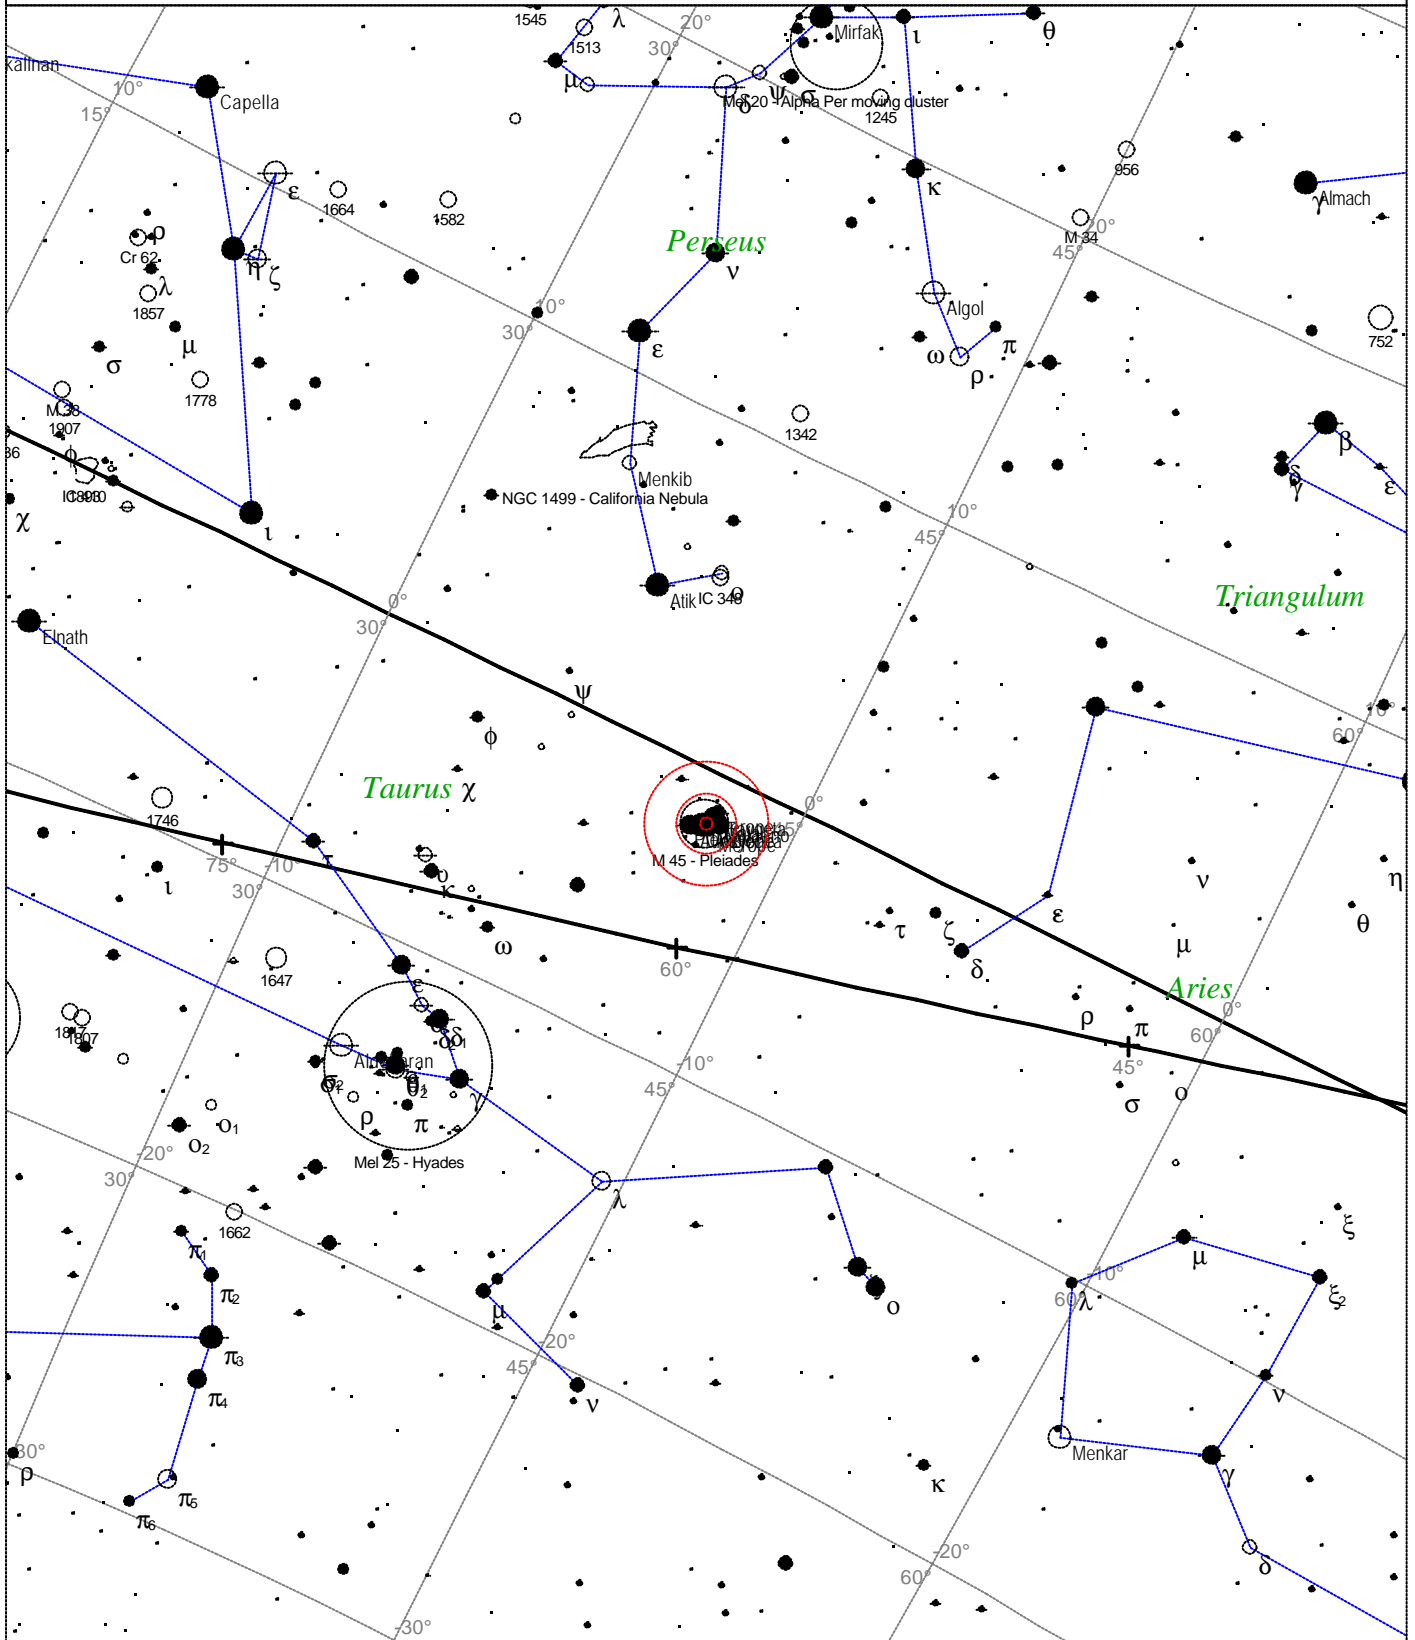

Messier 45 - Pleiades

STARS ● <3 ● 3.5 ● 4 ● 4.5 ● 5 ● 5.5 ● 6 ● >6.5	SYMBOLS ● Multiple star ○ Variable star ☄ Comet ☾ Galaxy □ Bright nebula ◻ Dark nebula ⊕ Globular cluster ○ Open cluster ⊕ Planetary nebula ⊗ Quasar △ Radio source × X-ray source ○ Other object	<i>Messier 45 - Pleiades</i> <i>Type of object: Bright nebula</i> <i>Magnitude: 1.2</i> <i>Size: 100.0'</i> <i>Right ascension: 3h 47m 9s</i> <i>Declination: +24° 7' 29"</i> <i>Constellation: Taurus</i>

Local Time: 19:40:11 12-Sep-2002   UTC: 19:40:11 12-Sep-2002   Sidereal Time: 18:56:39
Location: 53° 27' 0" N 2° 31' 0" W   RA: 3h47m09s Dec: +24° 07' Field: 45.0°   Julian Day: 2452530.3196