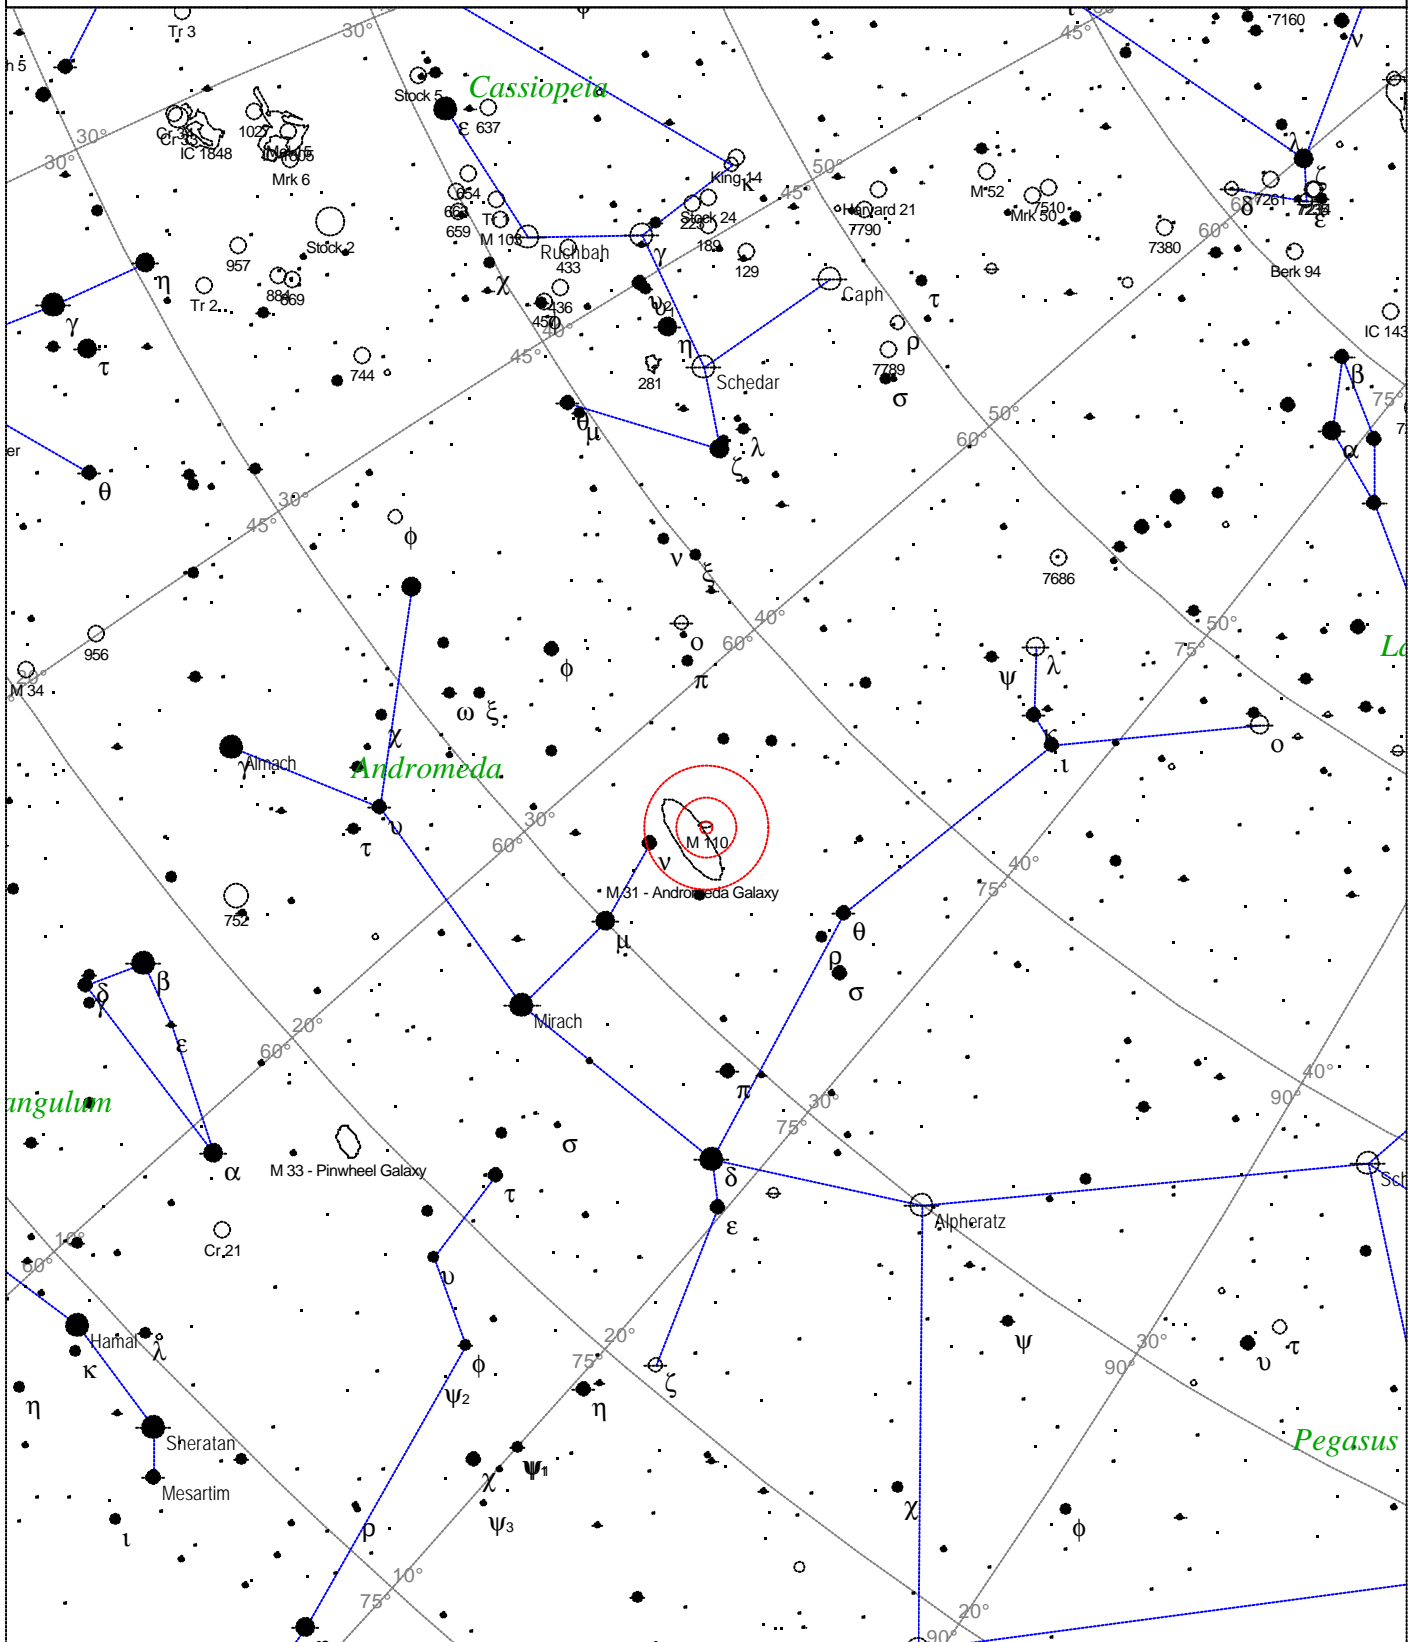

Messier 110 - Galaxy

STARS ● <3 ● 3.5 ● 4 ● 4.5 ● 5 ● 5.5 ● 6 ● 6.5 ● >7	SYMBOLS ● Multiple star ○ Variable star ☄ Comet ☾ Galaxy □ Bright nebula □ Dark nebula ⊕ Globular cluster ○ Open cluster ♁ Planetary nebula ⊗ Quasar △ Radio source × X-ray source ○ Other object	<i>Messier 110 - Galaxy</i> <i>Magnitude: 8.9</i> <i>Surface brightness: 13.8 mag/sq arcmin</i> <i>Size: 19.5'x11.5'</i> <i>Position angle: 170°</i> <i>Right ascension: 0h 40m 31s</i> <i>Declination: +41° 41' 54"</i> <i>Constellation: Andromeda</i>

Local Time: 19:40:11 12-Sep-2002
Location: 53° 27' 0" N 2° 31' 0" W

UTC: 19:40:11 12-Sep-2002
RA: 0h40m31s Dec: +41° 41' Field: 45.0°

Sidereal Time: 18:56:39
Julian Day: 2452530.3196