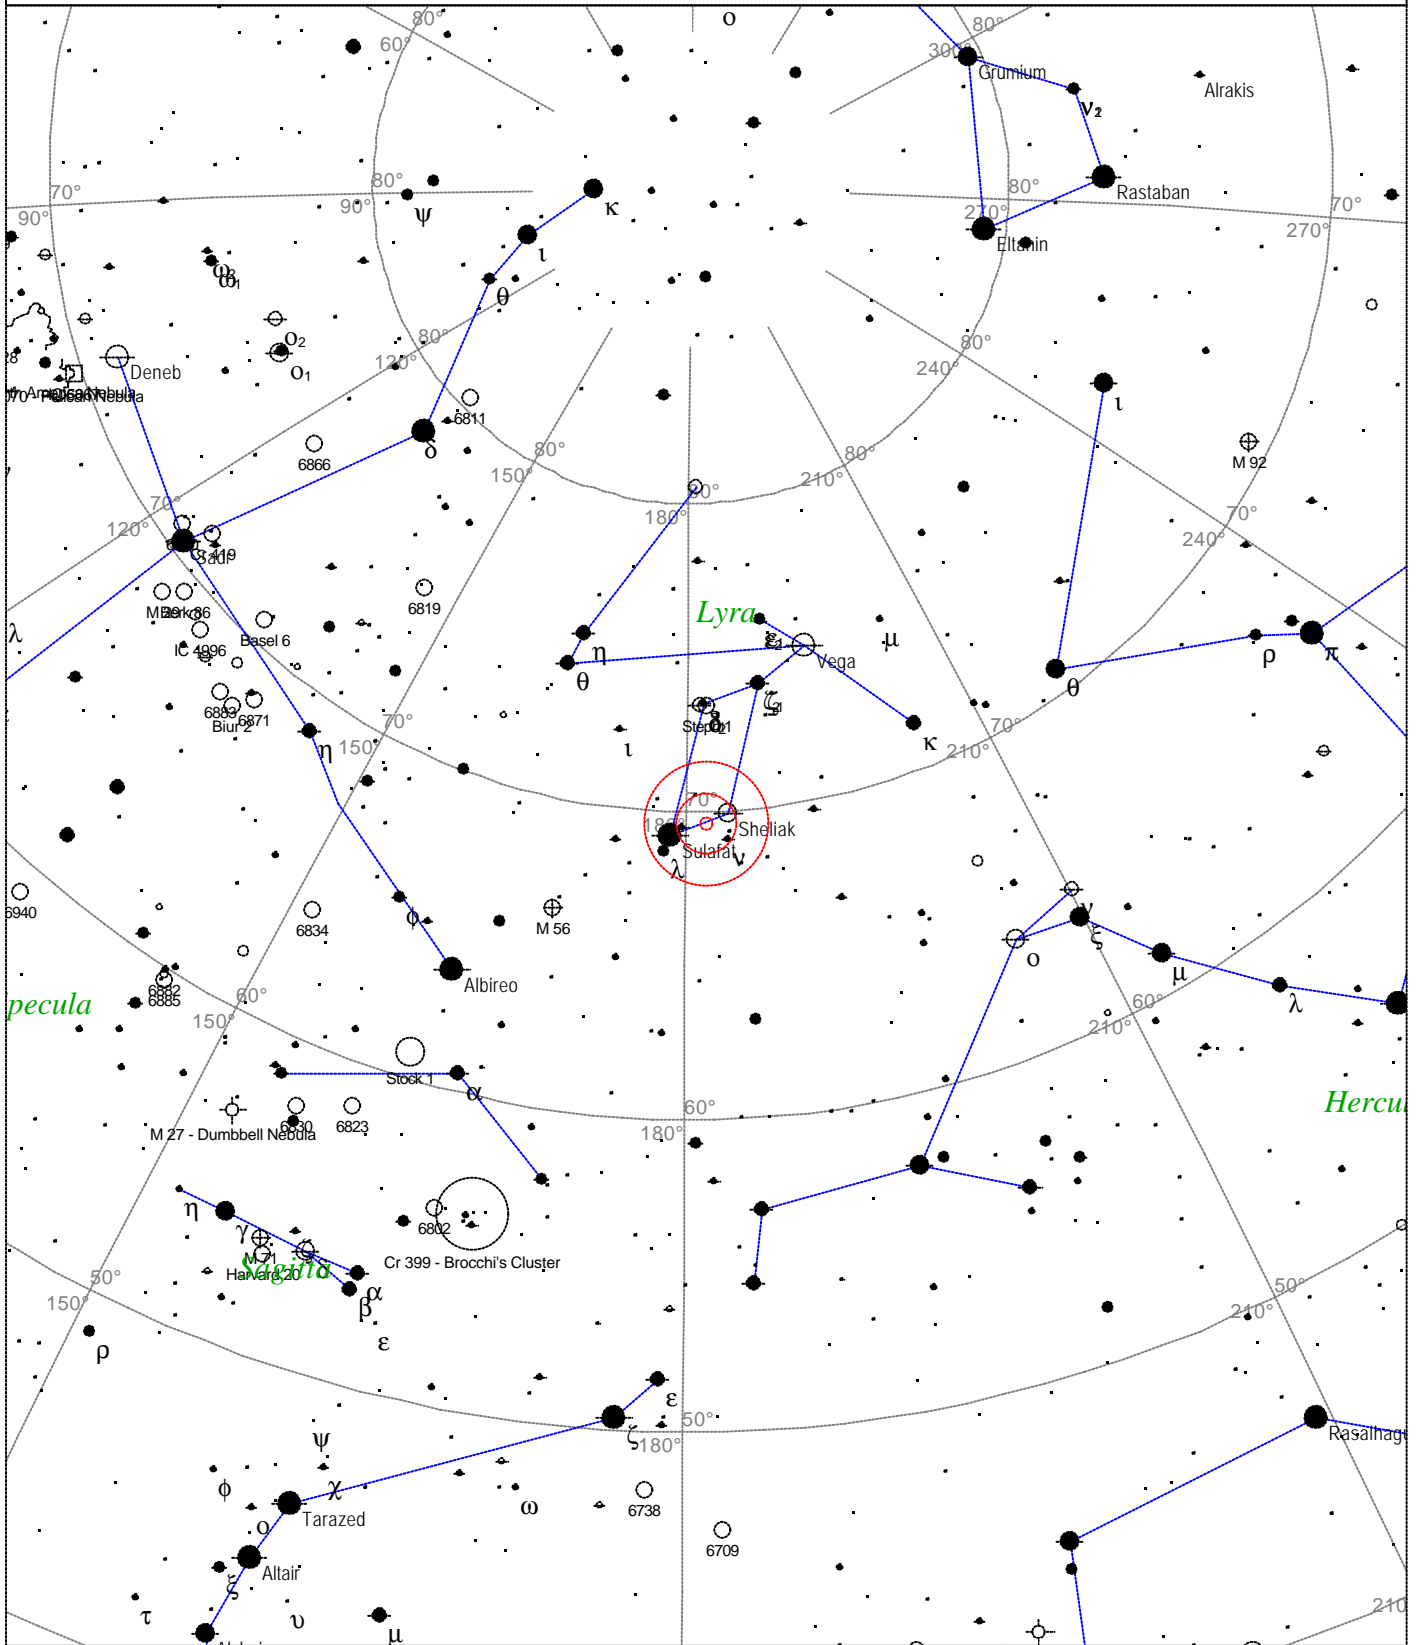

Messier 57 - Ring Nebula

STARS ● <3 ● 3.5 ● 4 ● 4.5 ● 5 ● 5.5 ● 6 ● >6.5	SYMBOLS ● Multiple star ○ Variable star ☄ Comet ☾ Galaxy ◻ Bright nebula ◻ Dark nebula ⊕ Globular cluster ○ Open cluster ⊕ Planetary nebula ⊗ Quasar △ Radio source × X-ray source ○ Other object	<i>Messier 57 - Ring Nebula</i> Type of object: Planetary nebula Magnitude: 9.7 Size: 1.2' Right ascension: 18h 53m 41s Declination: +33° 2' 9" Constellation: Lyra

Local Time: 19:40:11 12-Sep-2002
Location: 53° 27' 0" N 2° 31' 0" W

UTC: 19:40:11 12-Sep-2002
RA: 18h53m41s Dec: +33° 02' Field: 45.0°

Sidereal Time: 18:56:39
Julian Day: 2452530.3196