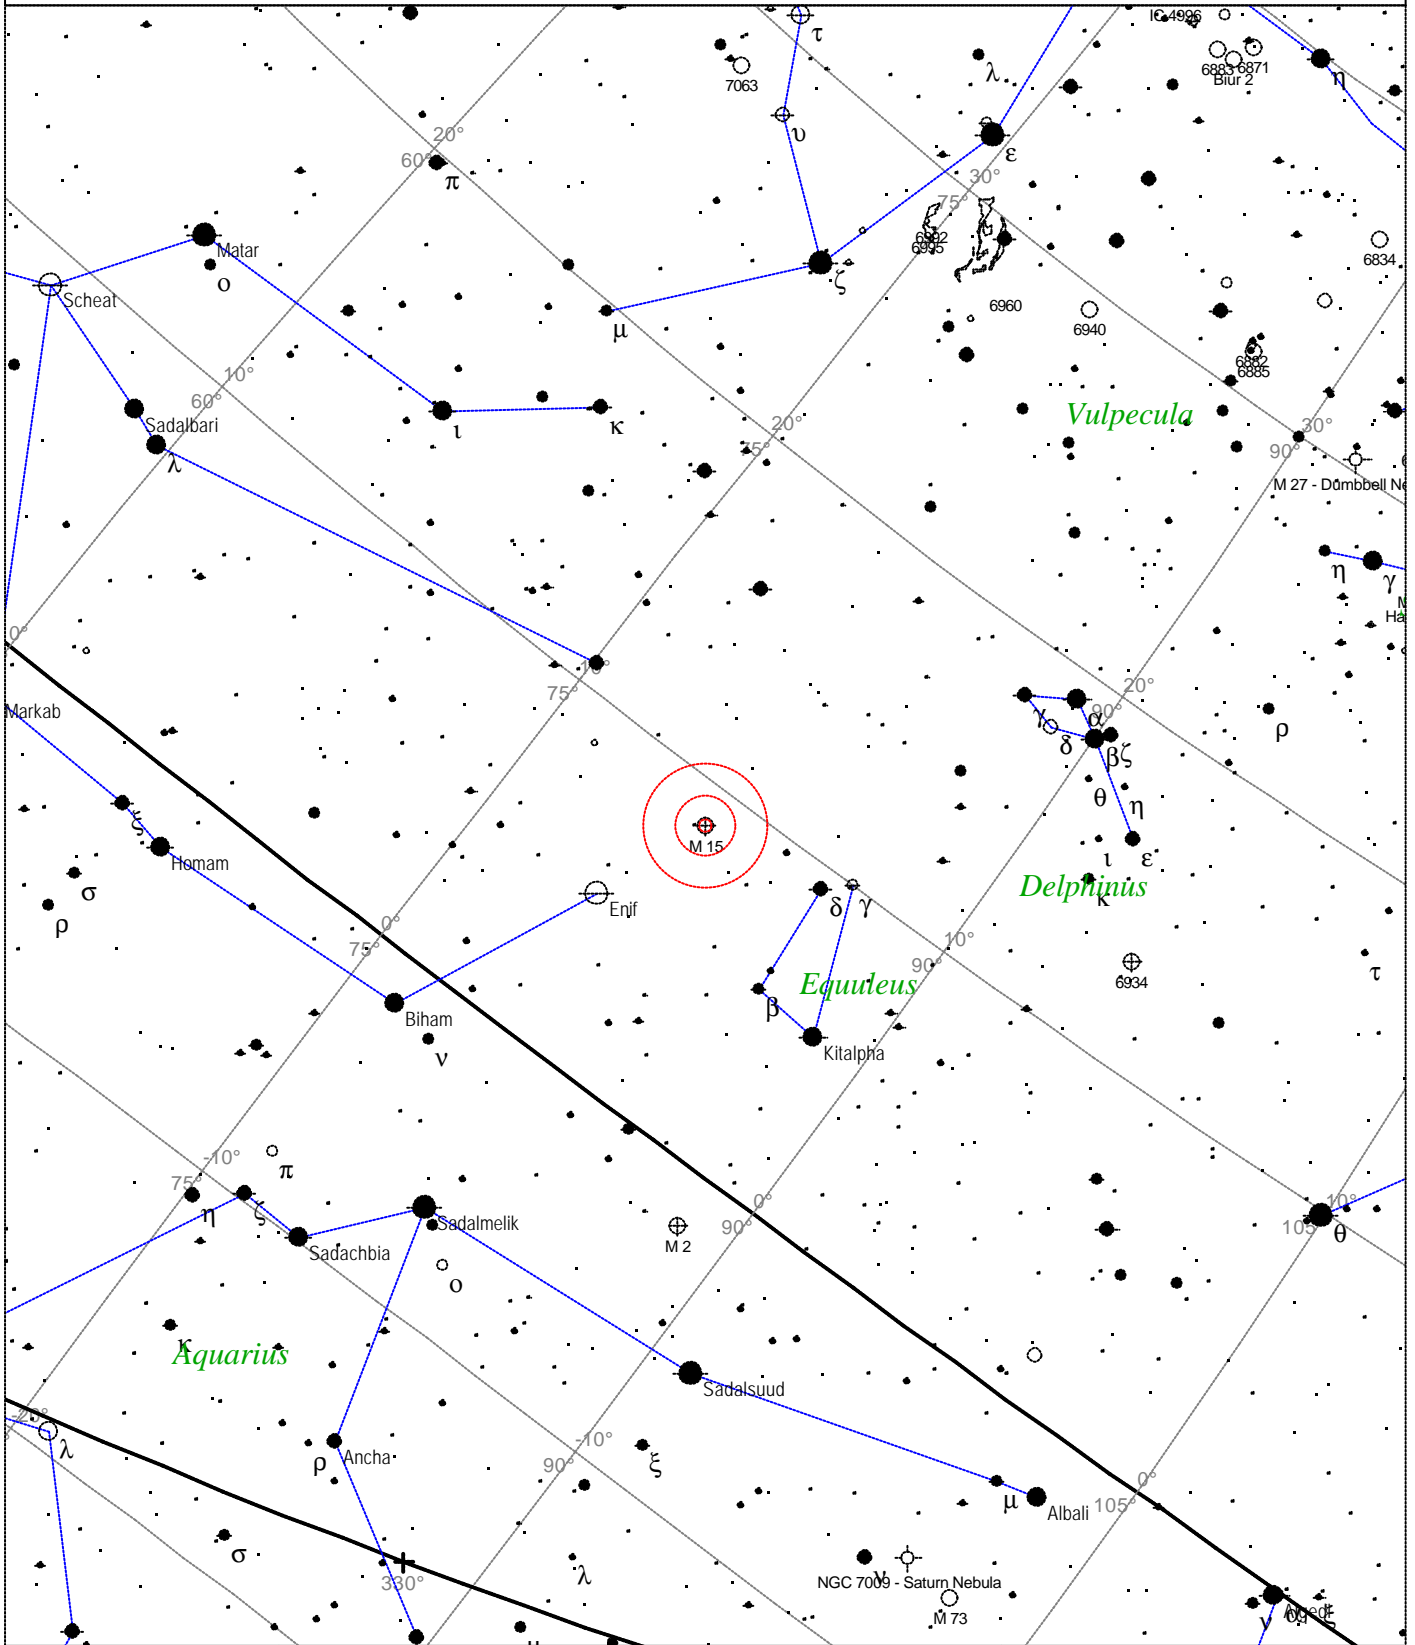

Messier 15 - Globular Cluster

STARS ● <3 ● 3.5 ● 4 ● 4.5 ● 5 ● 5.5 ● 6 ● 6.5 ● >7	SYMBOLS ● Multiple star ○ Variable star ☾ Comet ☾ Galaxy □ Bright nebula □ Dark nebula ⊕ Globular cluster ○ Open cluster ⊕ Planetary nebula ⊗ Quasar △ Radio source × X-ray source ○ Other object	<i>Messier 15 - Globular cluster</i> <i>Magnitude: 6.2</i> <i>Size: 12.3'</i> <i>Right ascension: 21h 30m 6s</i> <i>Declination: +12° 10' 46"</i> <i>Constellation: Pegasus</i>

Local Time: 16:06:39 12-Sep-2002
Location: 53° 27' 0" N 2° 31' 0" W

UTC: 16:06:39 12-Sep-2002
RA: 21h30m06s Dec: +12° 10' Field: 45.0°

Sidereal Time: 15:22:32
Julian Day: 2452530.1713