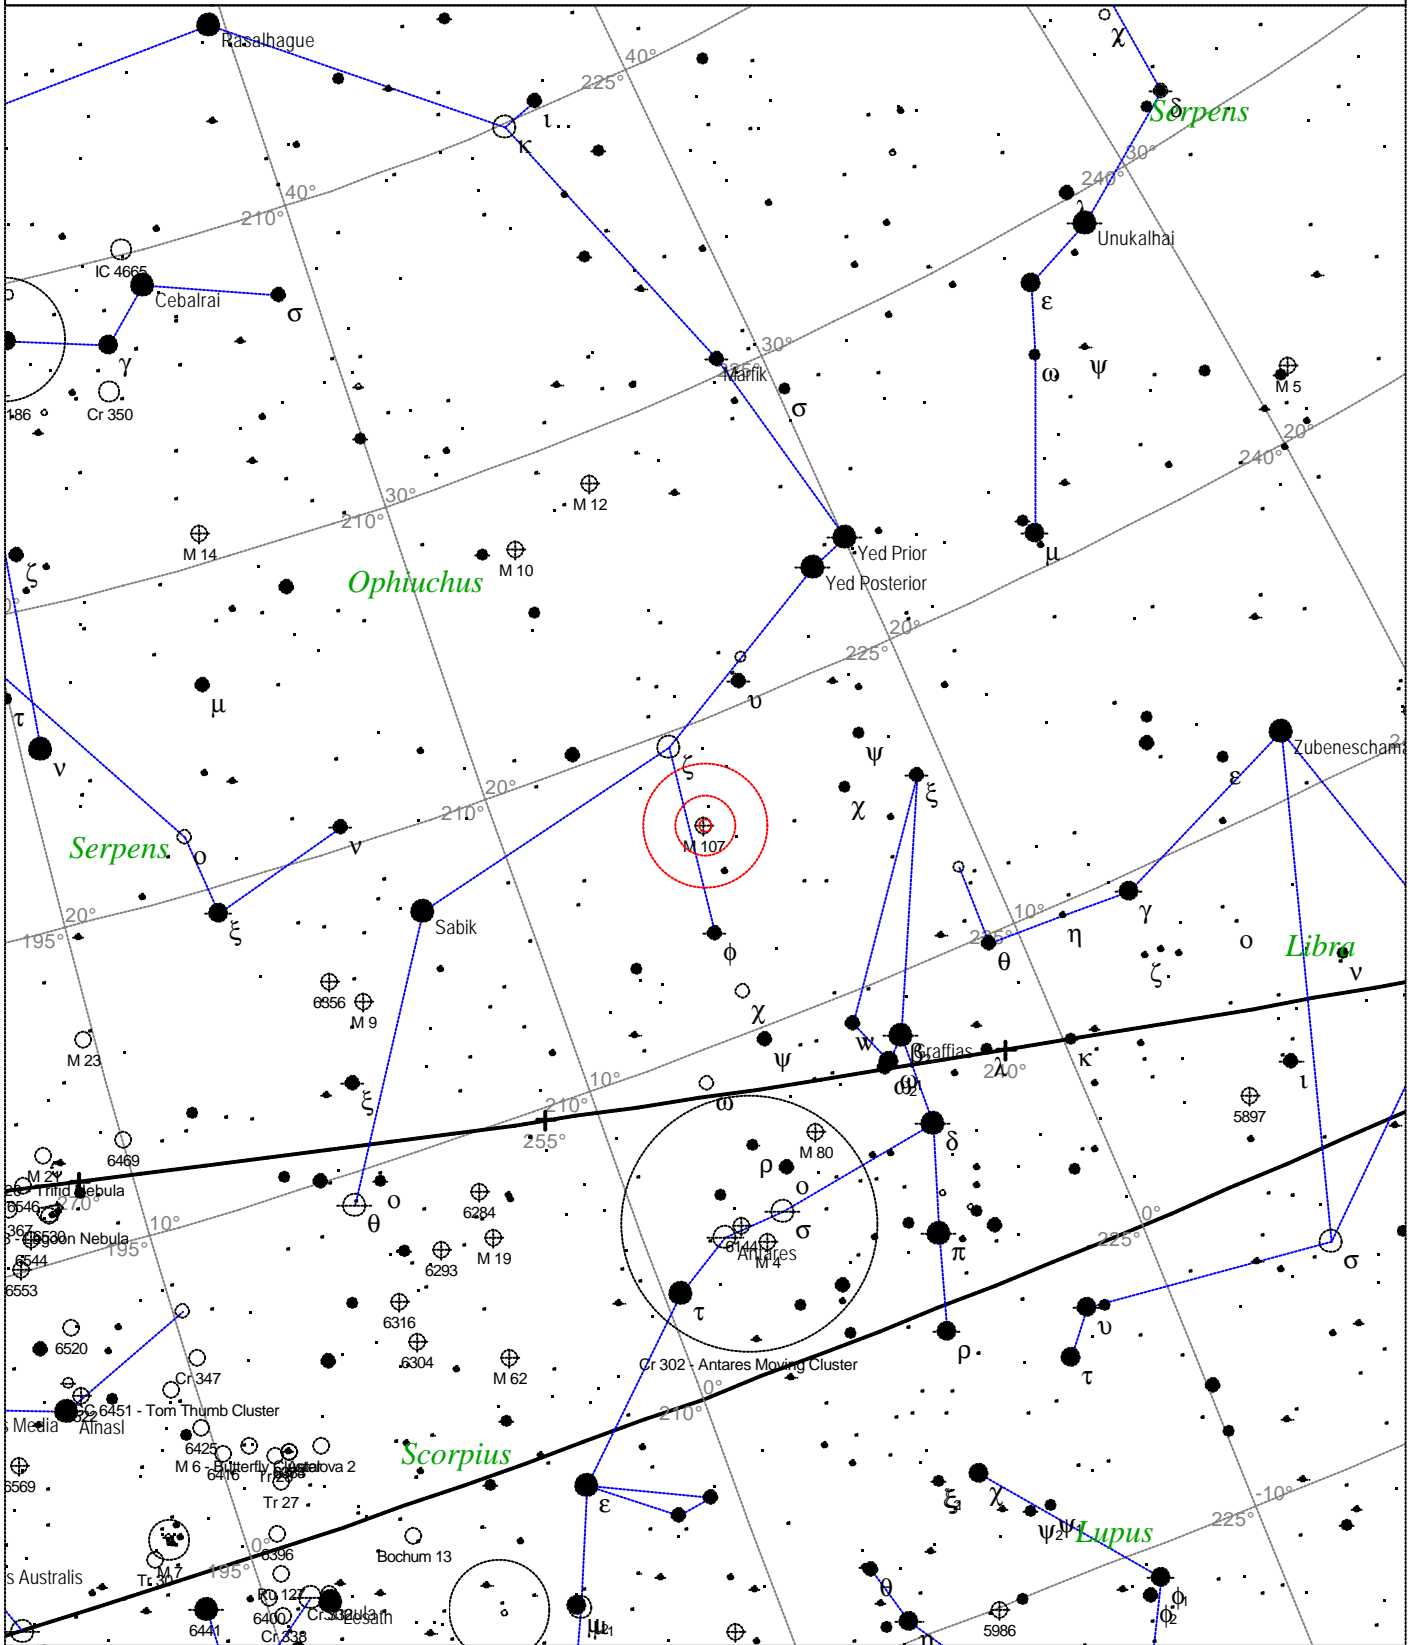

Local Time: 19:40:11 12-Sep-2002
 Location: 53° 27' 0" N 2° 31' 0" W

UTC: 19:40:11 12-Sep-2002
 RA: 12h19m03s Dec: +47° 17' Field: 45.0°

Sidereal Time: 18:56:39
 Julian Day: 2452530.3196

Messier 107 - Globular cluster