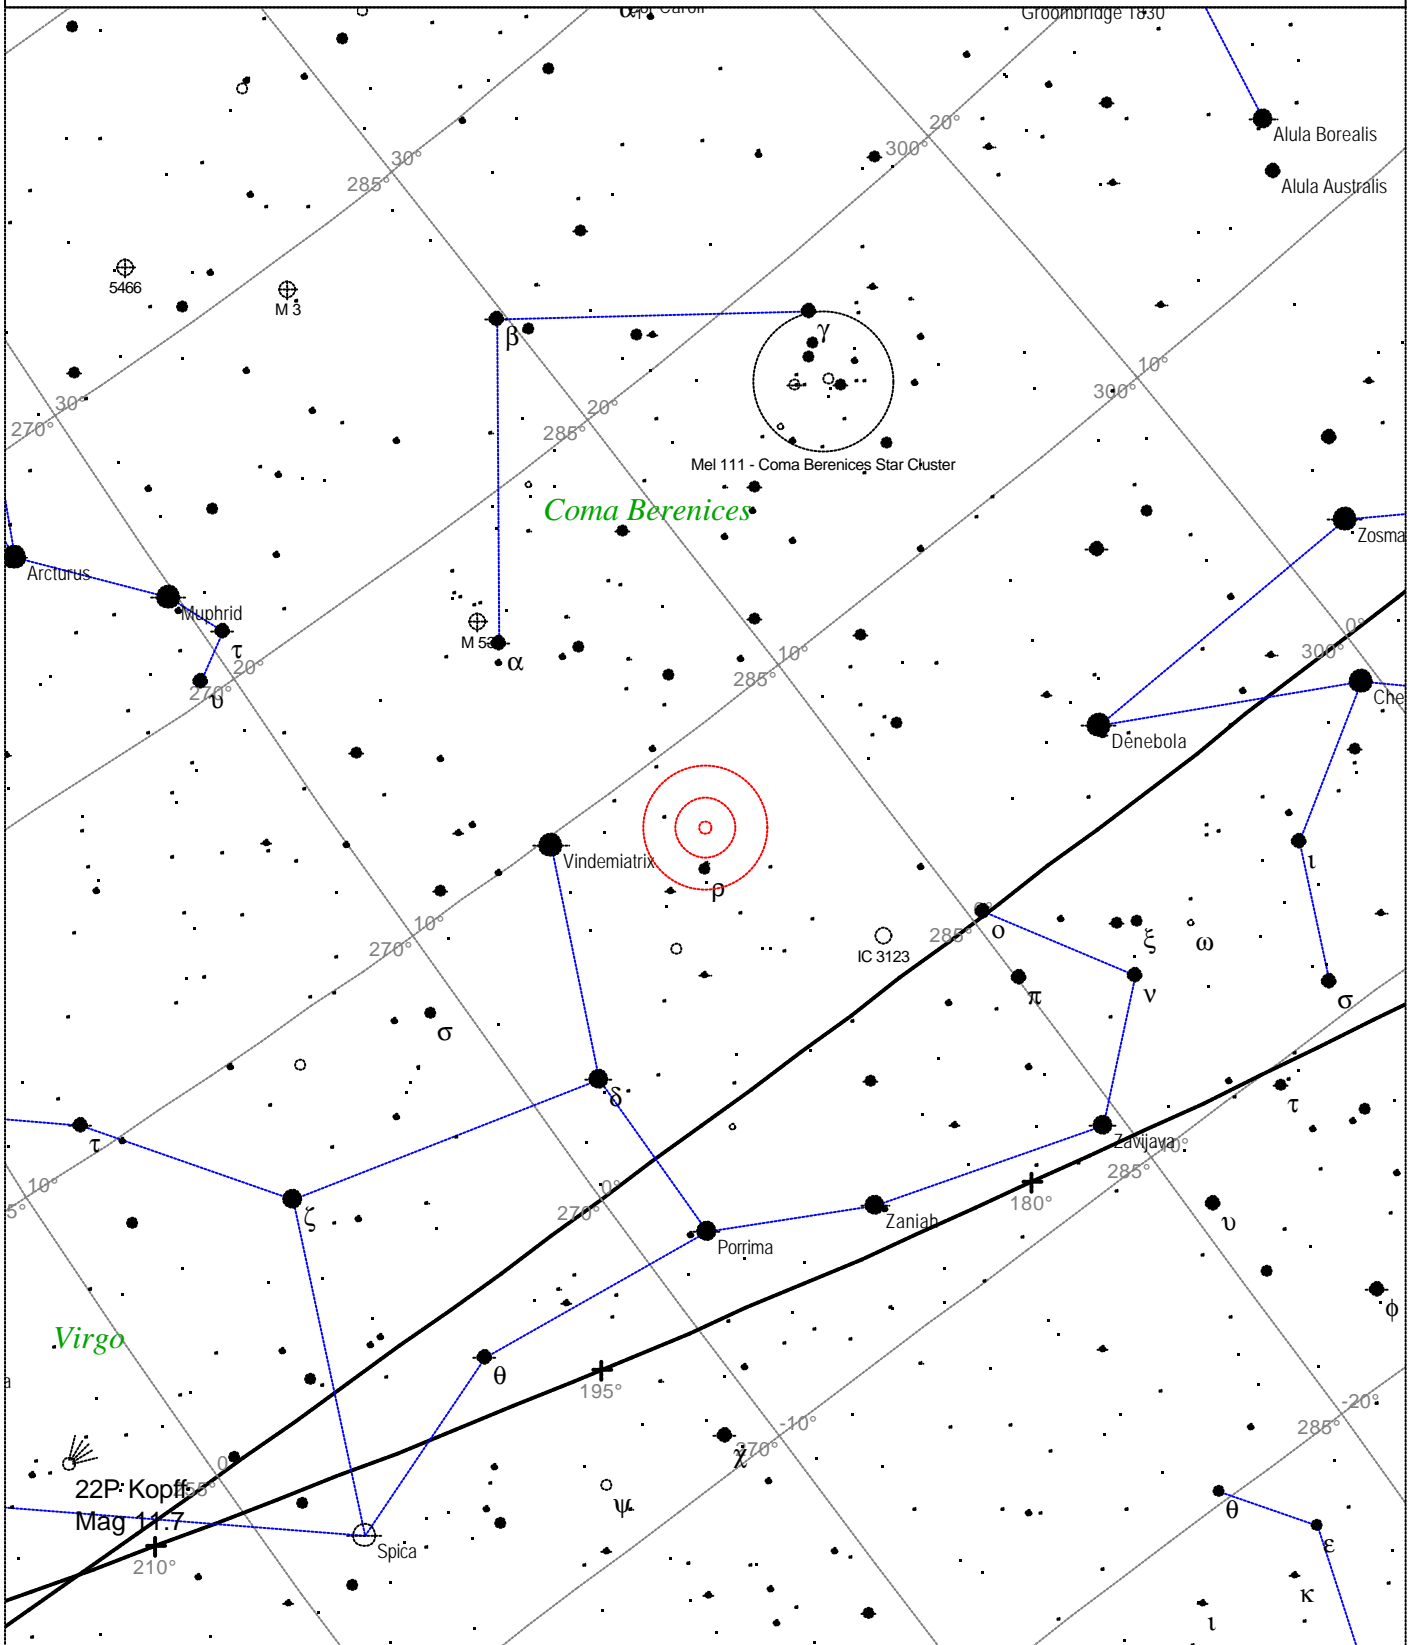

Messier 59 - Galaxy

STARS ● <3 ● 3.5 ● 4 ● 4.5 ● 5 ● 5.5	SYMBOLS ● Multiple star ○ Variable star ☄ Comet ☾ Galaxy □ Bright nebula ◻ Dark nebula ⊕ Globular cluster ○ Open cluster ♁ Planetary nebula ⊠ Quasar △ Radio source × X-ray source ○ Other object	<i>Messier 59 - Galaxy</i> Magnitude: 10.7 Surface brightness: 11.8 mag/sq arcmin Size: 5.3'x4.0' Position angle: 165° Right ascension: 12h 42m 8s Declination: +11° 38' 10" Constellation: Virgo

Local Time: 19:40:11 12-Sep-2002
Location: 53° 27' 0" N 2° 31' 0" W

UTC: 19:40:11 12-Sep-2002
RA: 12h42m08s Dec: +11° 38' Field: 45.0°

Sidereal Time: 18:56:39
Julian Day: 2452530.3196