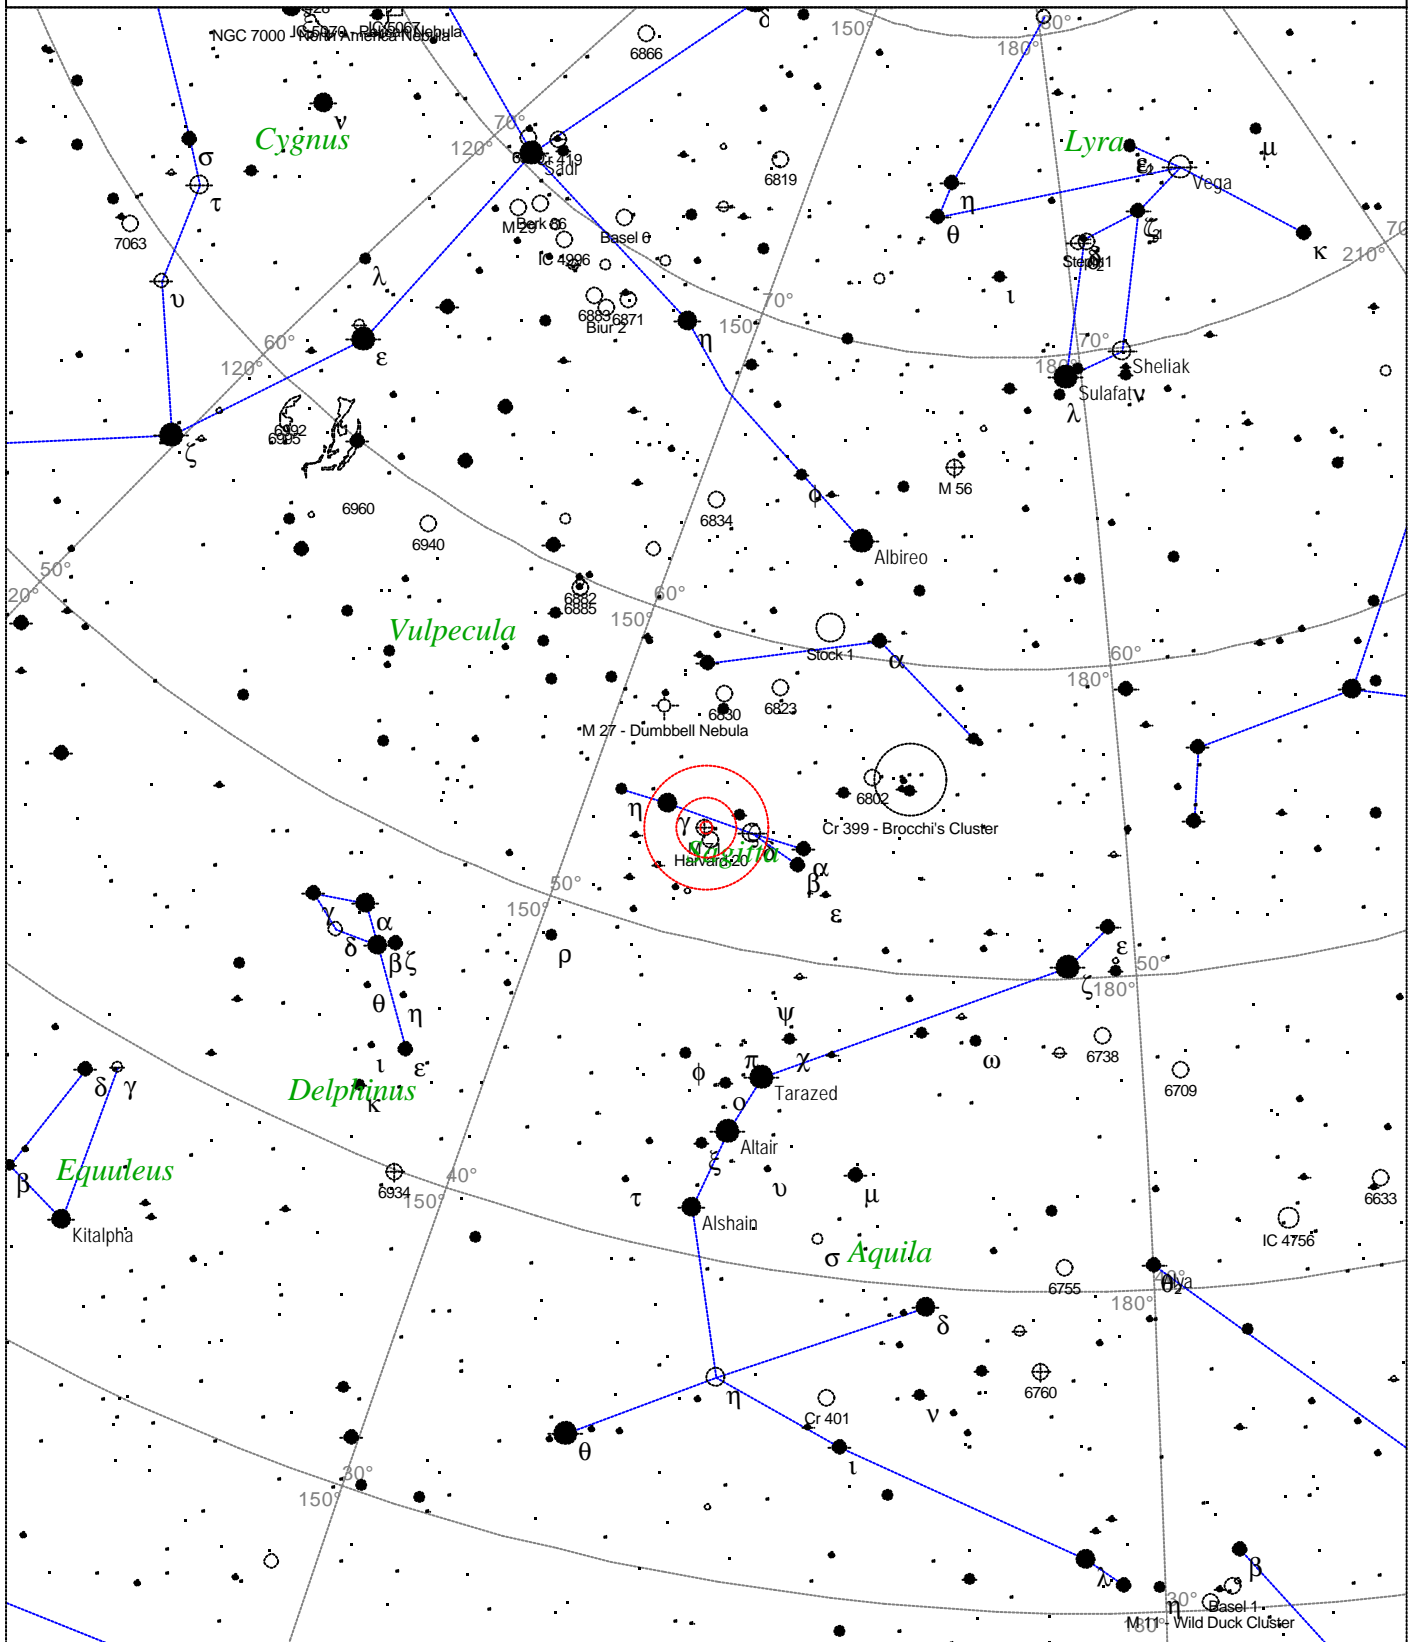

Messier 71 - Globular Cluster

STARS	SYMBOLS			Messier 71 - Globular Cluster
● <3	● Multiple star	□ Dark nebula	△ Radio source	Magnitude: 8.2
● 3.5	○ Variable star	⊕ Globular cluster	× X-ray source	Size: 6.1'
● 4	☄ Comet	○ Open cluster	○ Other object	Right ascension: 19h 53m 53s
● 4.5	☾ Galaxy	♁ Planetary nebula		Declination: +18° 47' 14"
● 5	□ Bright nebula	☉ Quasar		Constellation: Sagitta
● 5.5				

Local Time: 19:40:11 12-Sep-2002
Location: 53° 27' 0" N 2° 31' 0" W

UTC: 19:40:11 12-Sep-2002
RA: 19h53m53s Dec: +18° 47' Field: 45.0°

Sidereal Time: 18:56:39
Julian Day: 2452530.3196