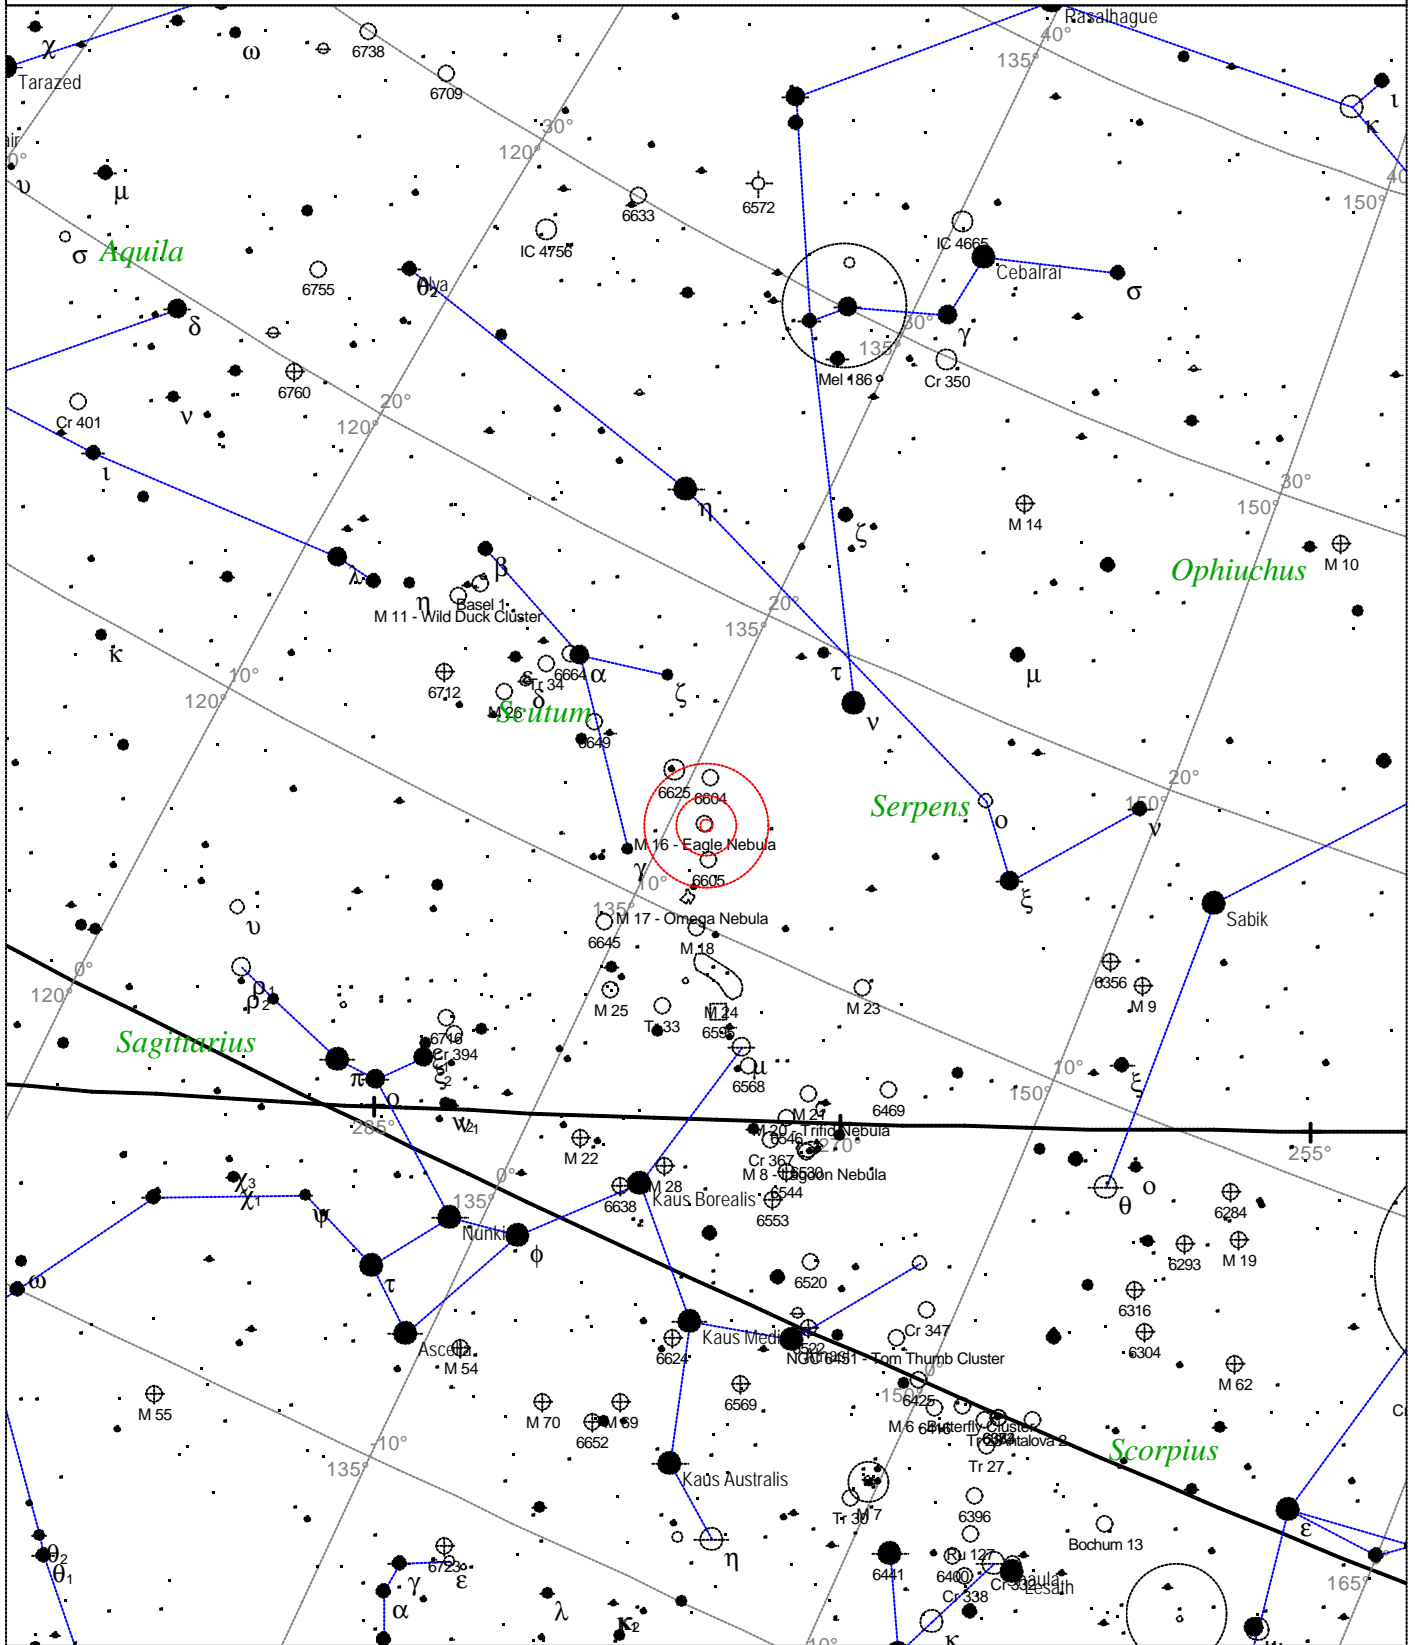

UTC: 16:06:39 12-Sep-2002
 RA: 17h37m44s Dec: -3° 14' Field: 45.0°

Sidereal Time: 15:22:32
 Julian Day: 2452530.1713

Messier 15 - Globular Cluster

<p>STARS</p> <ul style="list-style-type: none"> ● <3 ● 3.5 ● 4 ● 4.5 ● 5 ● 5.5 ● 6 ● 6.5 ● >7 	<p>SYMBOLS</p> <ul style="list-style-type: none"> ● Multiple star ○ Variable star ☾ Comet ☾ Galaxy □ Bright nebula □ Dark nebula ⊕ Globular cluster ○ Open cluster ⊕ Planetary nebula ⊗ Quasar △ Radio source × X-ray source ○ Other object 	<p><i>Messier 15 - Globular cluster</i> <i>Magnitude: 6.2</i> <i>Size: 12.3'</i> <i>Right ascension: 21h 30m 6s</i> <i>Declination: +12° 10' 46"</i> <i>Constellation: Pegasus</i></p>
---	---	---

Local Time: 16:06:39 12-Sep-2002
 Location: 53° 27' 0" N 2° 31' 0" W

UTC: 16:06:39 12-Sep-2002
 RA: 21h30m06s Dec: +12° 10' Field: 45.0°

Sidereal Time: 15:22:32
 Julian Day: 2452530.1713

Messier 16 - Eagle Nebula