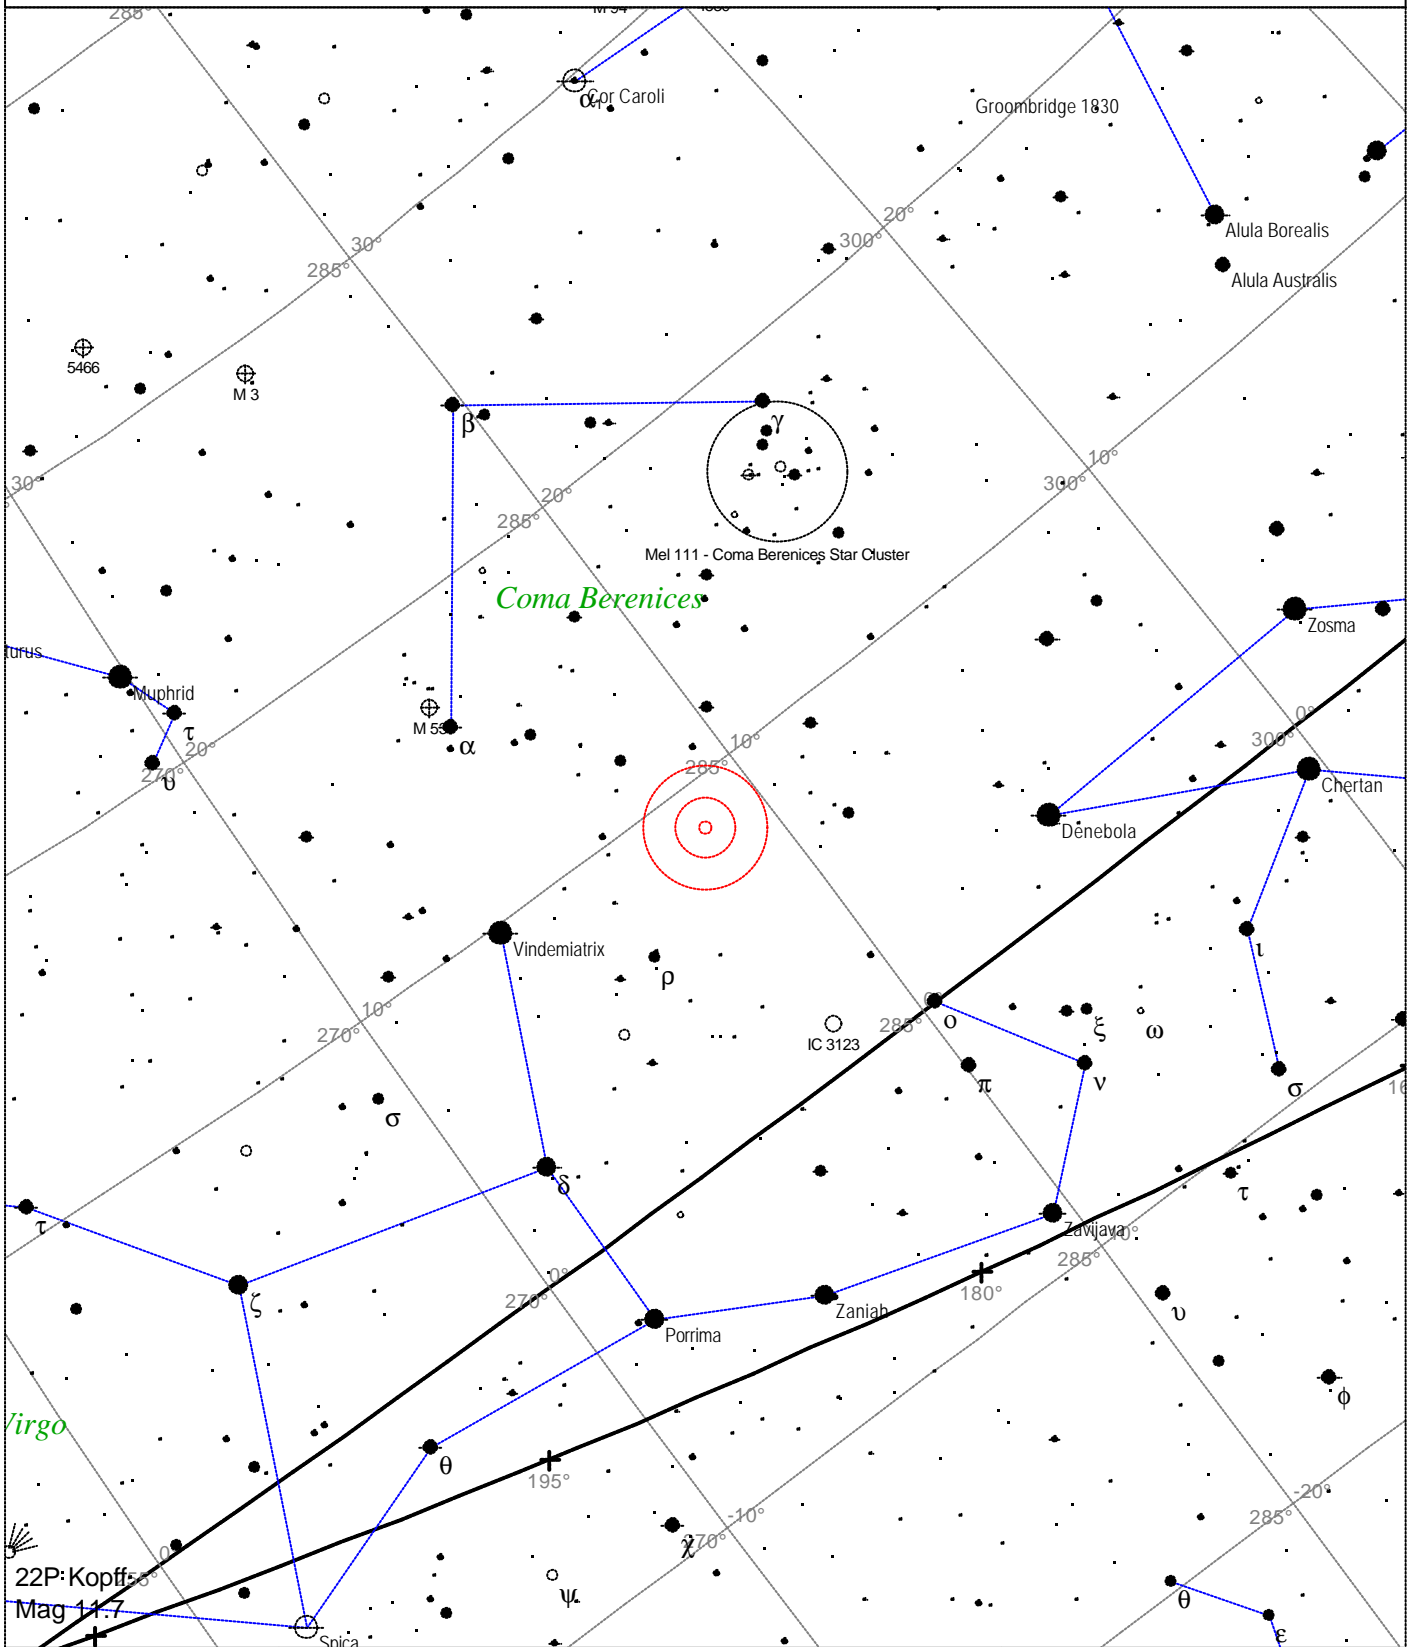

Messier 91 - Galaxy

STARS ● <3 ● 3.5 ● 4 ● 4.5 ● 5 ● 5.5 ● 6 ● 6.5 ● >7	SYMBOLS ● Multiple star ○ Variable star ☄ Comet ☾ Galaxy □ Bright nebula ◻ Dark nebula ⊕ Globular cluster ○ Open cluster ♁ Planetary nebula ⊞ Quasar △ Radio source ✕ X-ray source ○ Other object	<i>Messier 91 - Galaxy</i> Magnitude: 10.9 Surface brightness: 13.4 mag/sq arcmin Size: 5.2'x4.2' Position angle: 150° Right ascension: 12h 35m 32s Declination: +14° 29' 7" Constellation: Coma Berenices*

Local Time: 19:40:11 12-Sep-2002   UTC: 19:40:11 12-Sep-2002   Sidereal Time: 18:56:39
Location: 53° 27' 0" N 2° 31' 0" W   RA: 12h35m32s Dec: +14° 29' Field: 45.0°   Julian Day: 2452530.3196