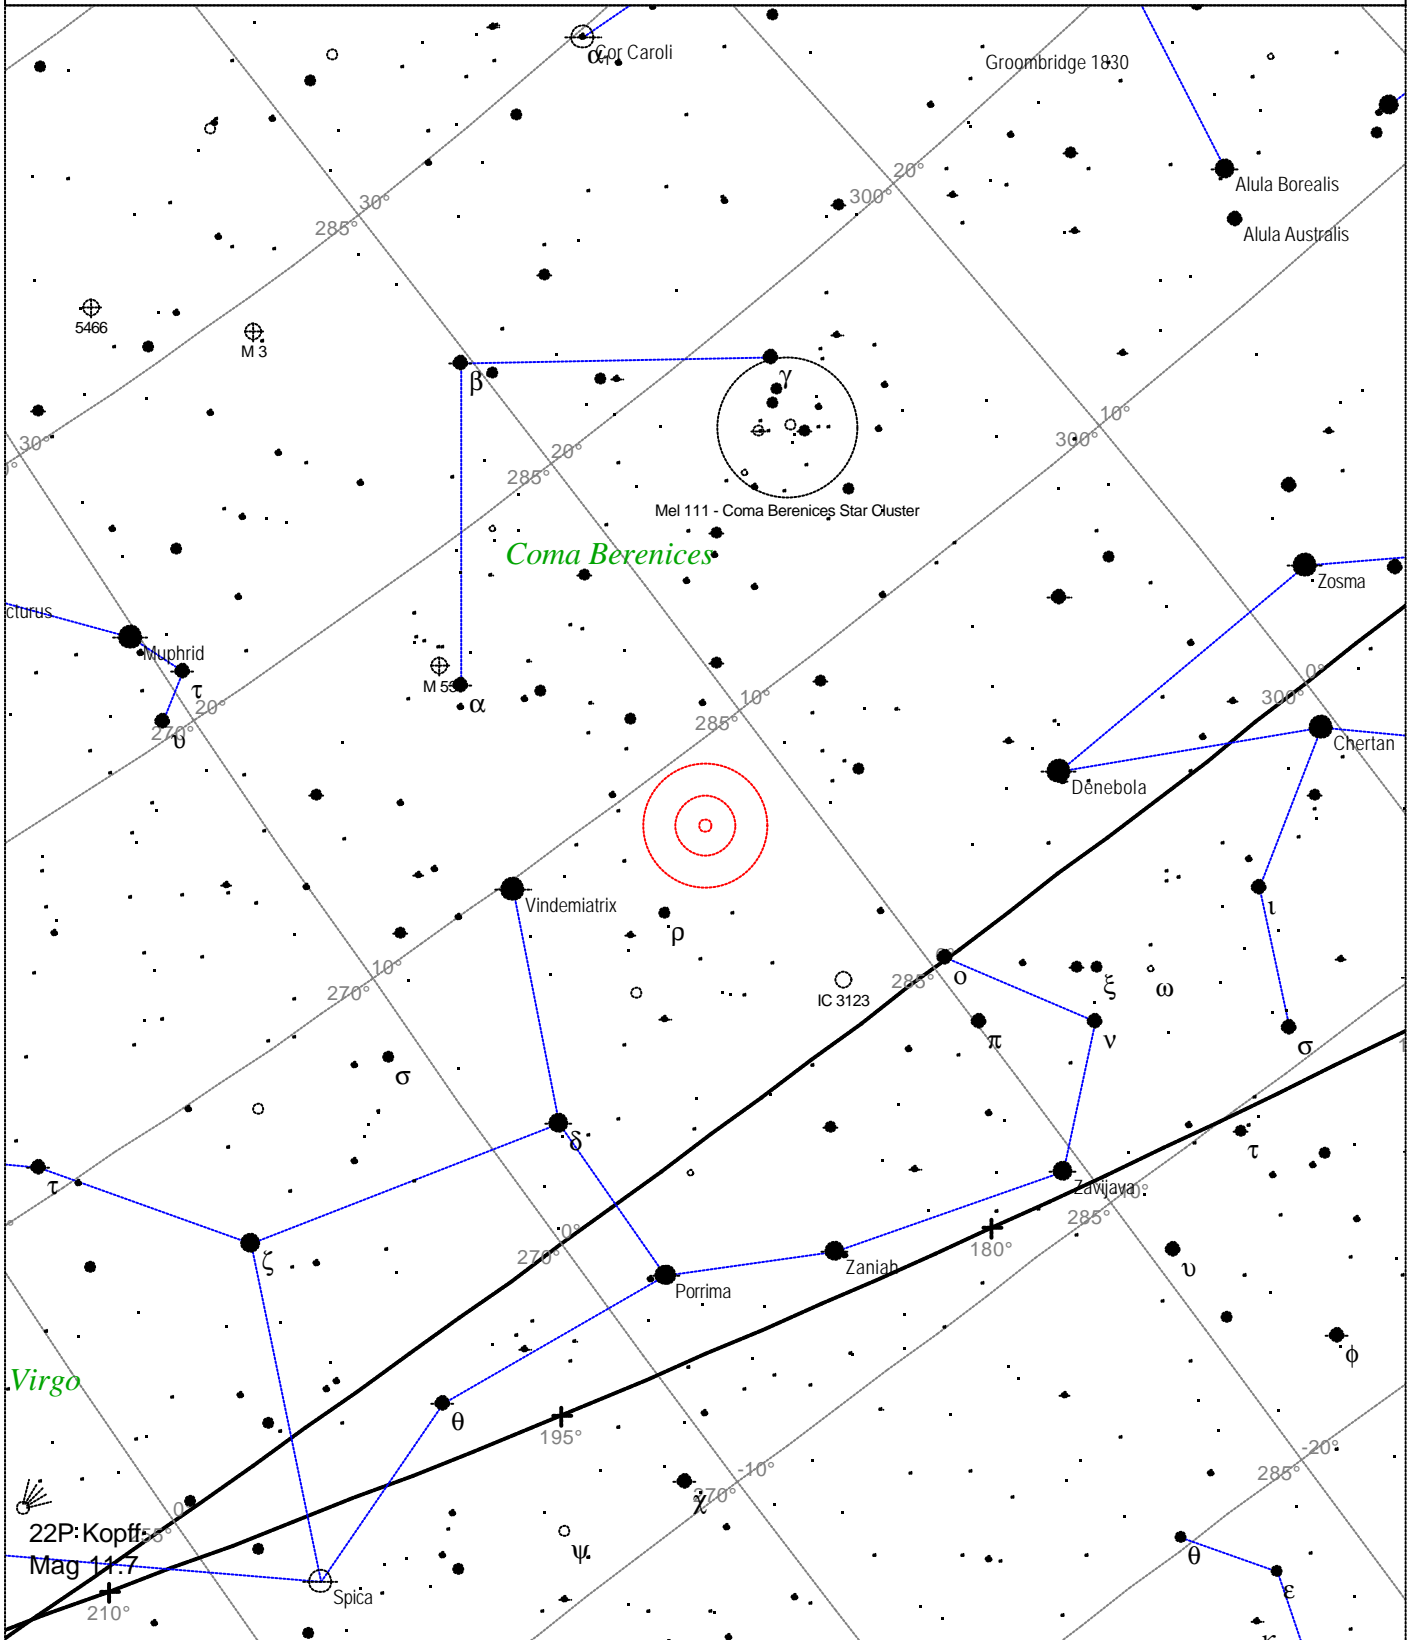

Messier 90 - Galaxy

STARS		SYMBOLS			<i>Messier 90 - Galaxy</i> Magnitude: 10.2 Surface brightness: 13.1 mag/sq arcmin Size: 9.9'x4.4' Position angle: 23° Right ascension: 12h 36m 56s Declination: +13° 9' 10" Constellation: Virgo
● <3	· 6	● Multiple star	◻ Dark nebula	△ Radio source	
● 3.5	· 6.5	○ Variable star	⊕ Globular cluster	× X-ray source	
● 4	· >7	☄ Comet	○ Open cluster	○ Other object	
● 4.5		☾ Galaxy	♁ Planetary nebula		
● 5		◻ Bright nebula	☉ Quasar		
● 5.5					

Local Time: 19:40:11 12-Sep-2002
Location: 53° 27' 0" N 2° 31' 0" W

UTC: 19:40:11 12-Sep-2002
RA: 12h36m56s Dec: +13° 09' Field: 45.0°

Sidereal Time: 18:56:39
Julian Day: 2452530.3196