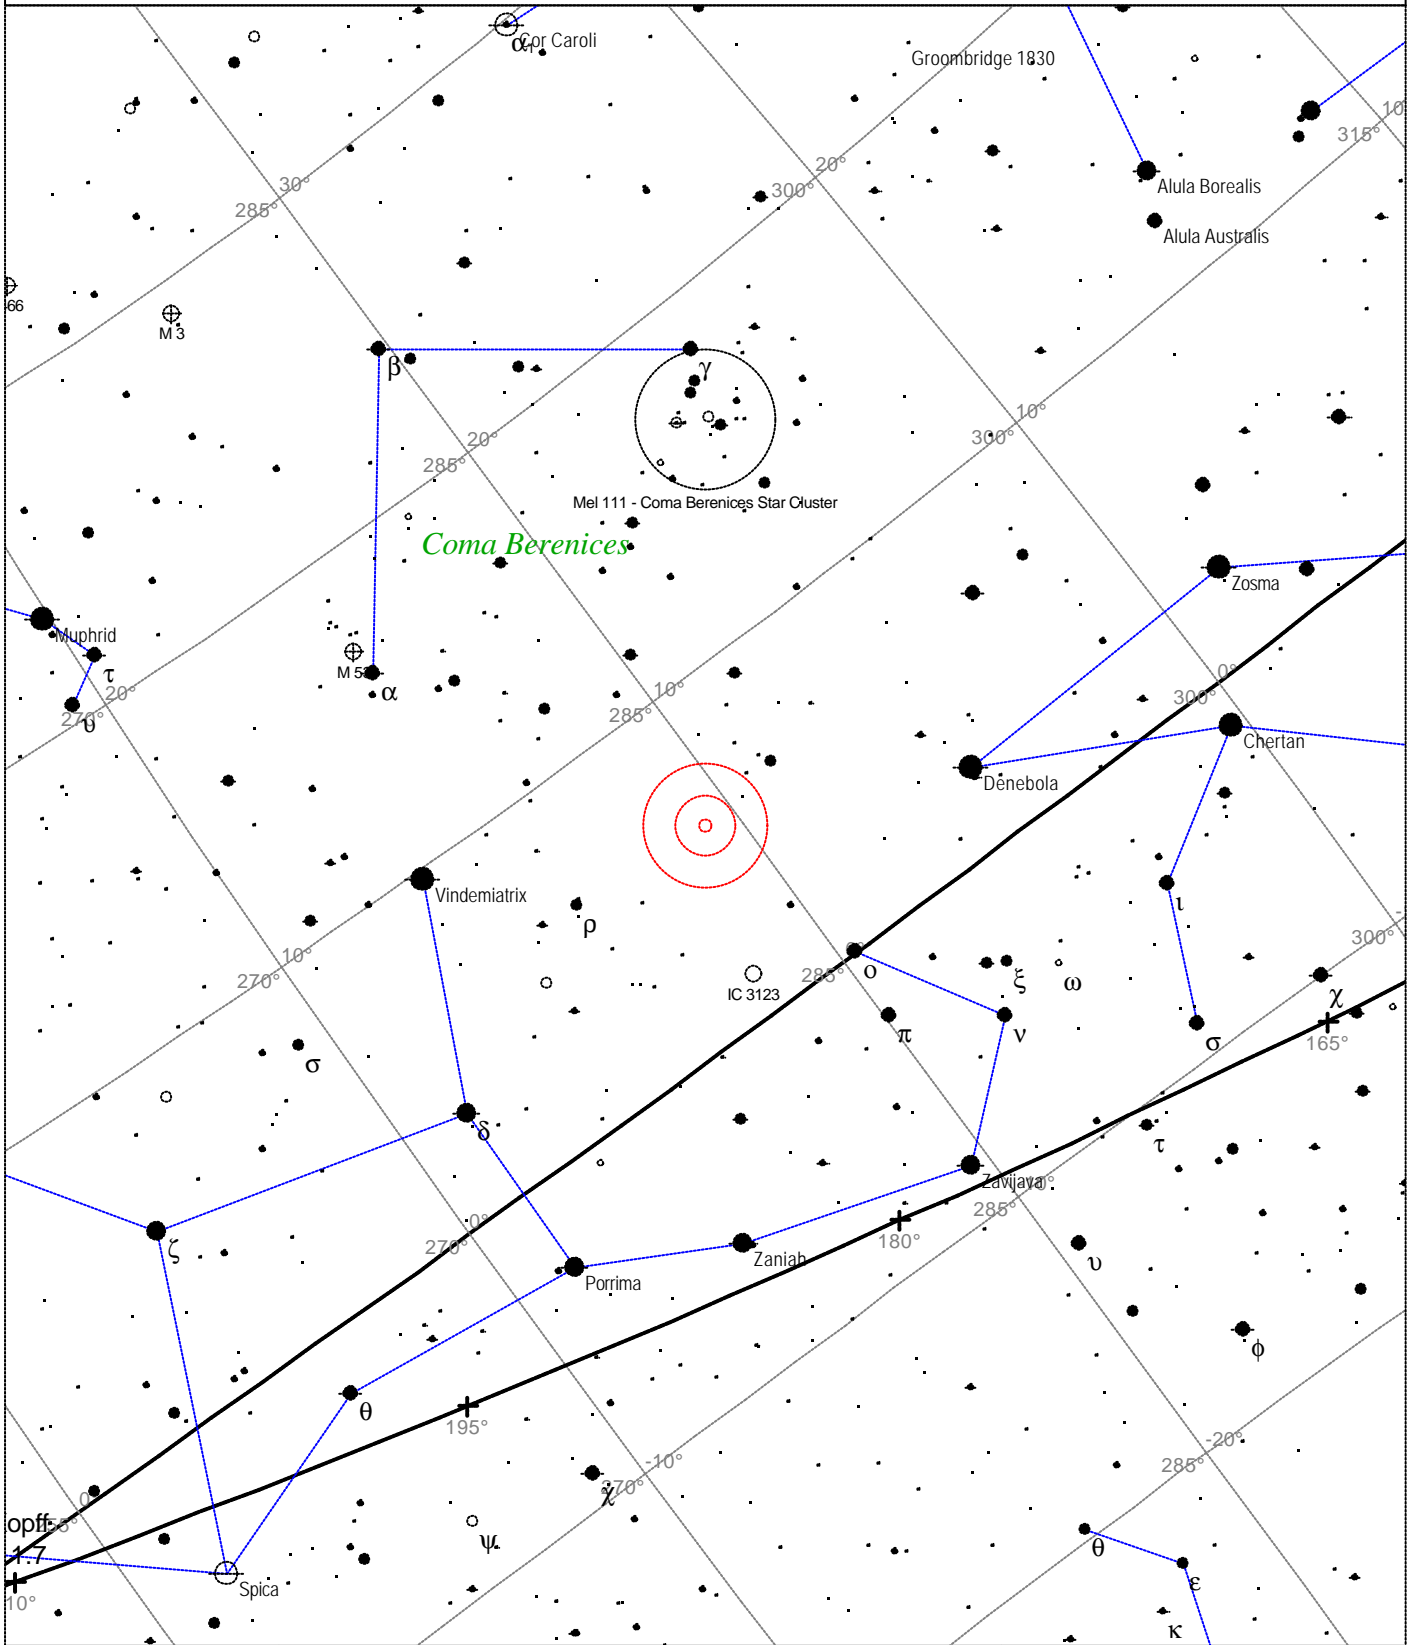

Messier 84 - Galaxy

STARS		SYMBOLS			Messier 84 - Galaxy Magnitude: 10.2 Surface brightness: 11.8 mag/sq arcmin Size: 6.7'x6.0' Position angle: 135° Right ascension: 12h 25m 10s Declination: +12° 52' 32" Constellation: Virgo
● <3	· 6	● Multiple star	◻ Dark nebula	△ Radio source	
● 3.5	· 6.5	○ Variable star	⊕ Globular cluster	× X-ray source	
● 4	· >7	☄ Comet	○ Open cluster	○ Other object	
● 4.5		☉ Galaxy	♁ Planetary nebula		
● 5		◻ Bright nebula	☉ Quasar		
● 5.5					

Local Time: 19:40:11 12-Sep-2002
Location: 53° 27' 0" N 2° 31' 0" W

UTC: 19:40:11 12-Sep-2002
RA: 12h25m10s Dec: +12° 52' Field: 45.0°

Sidereal Time: 18:56:39
Julian Day: 2452530.3196