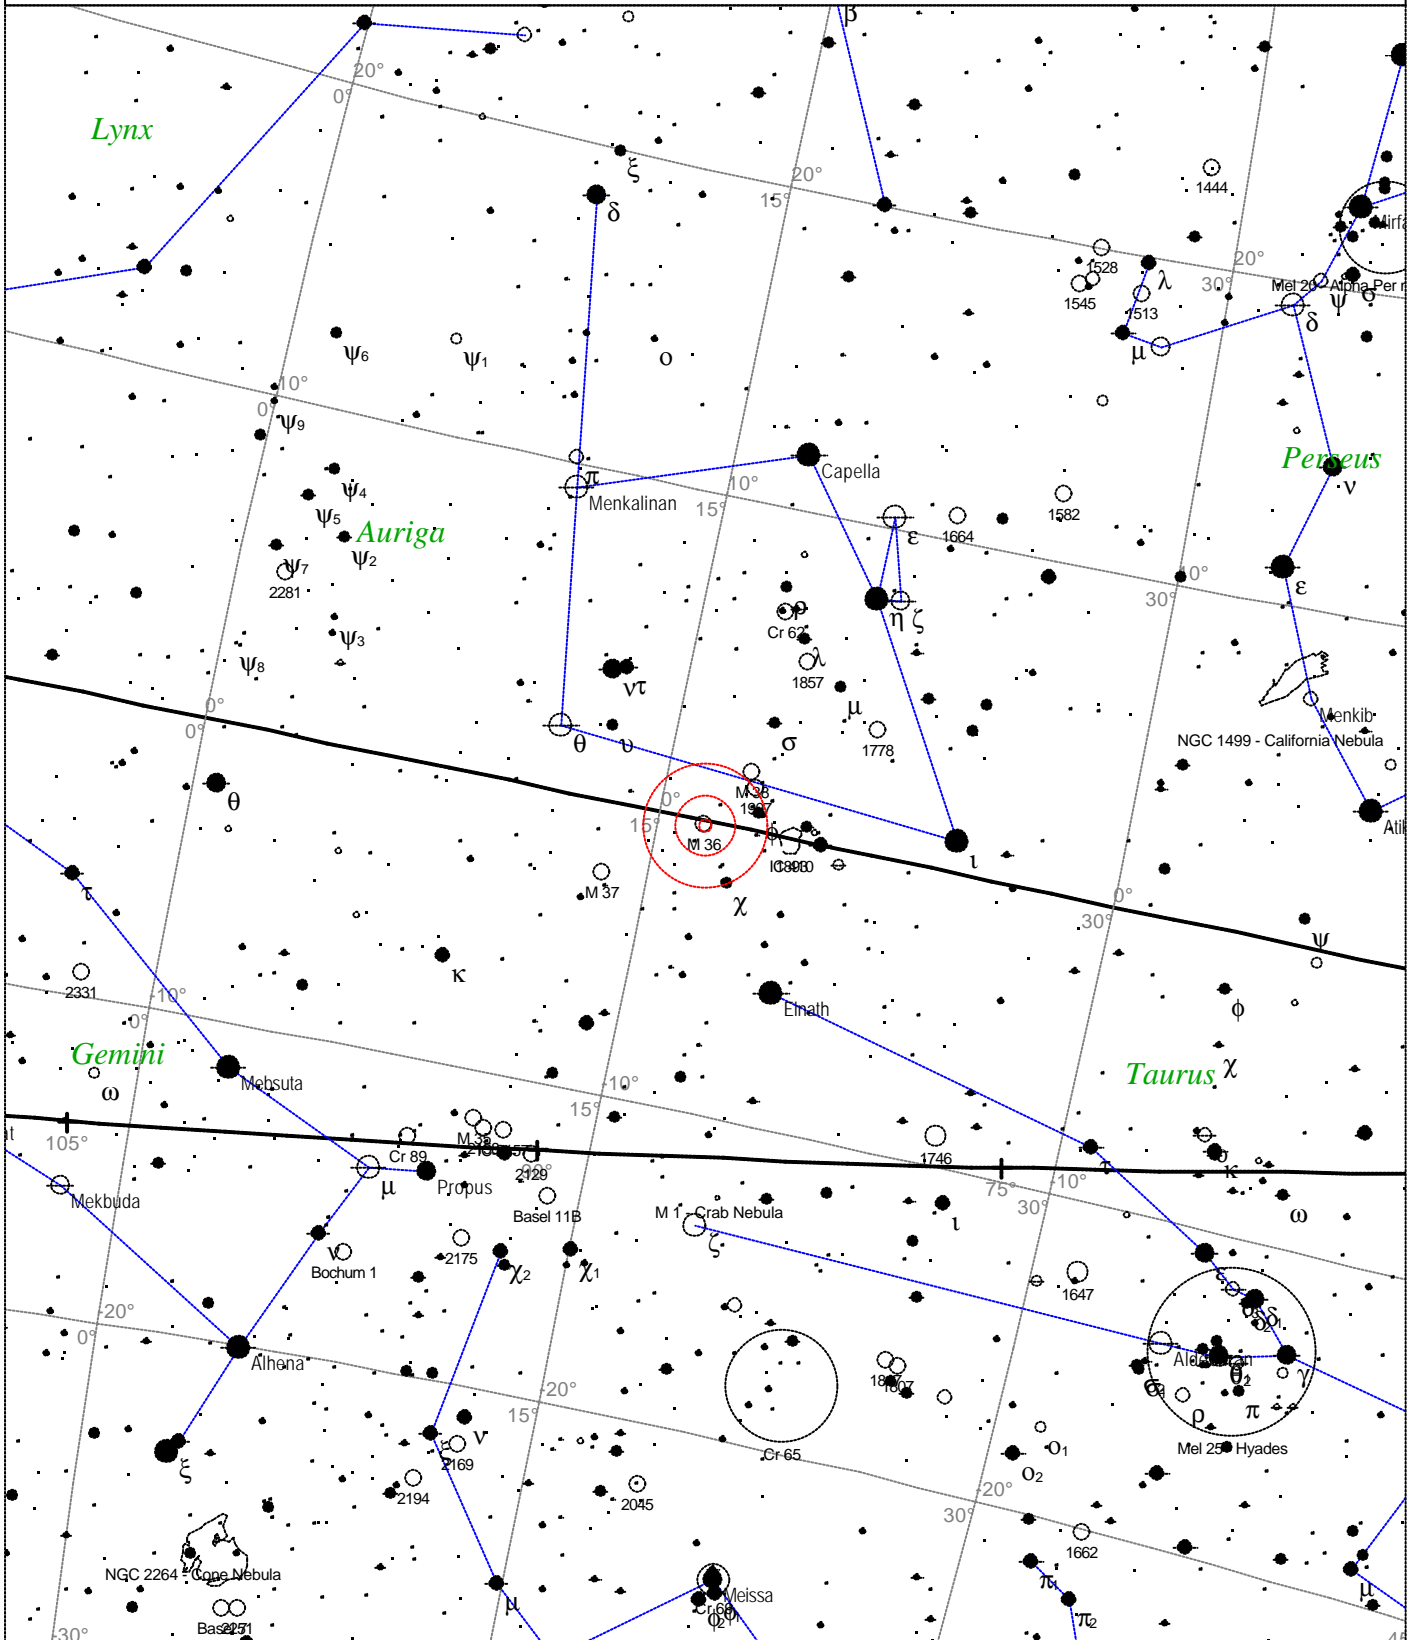

Messier 36 - Open Cluster

STARS	SYMBOLS			Messier 36 - Open cluster
● <3	● Multiple star	◻ Dark nebula	△ Radio source	Magnitude: 6.0
● 3.5	○ Variable star	⊕ Globular cluster	× X-ray source	Size: 12.0'
● 4	☄ Comet	○ Open cluster	○ Other object	Right ascension: 5h 36m 27s
● 4.5	☄ Galaxy	⊕ Planetary nebula		Declination: +34° 8' 31"
● 5	◻ Bright nebula	☄ Quasar		Constellation: Auriga
● 5.5				

Local Time: 19:40:11 12-Sep-2002   UTC: 19:40:11 12-Sep-2002   Sidereal Time: 18:56:39
Location: 53° 27' 0" N 2° 31' 0" W   RA: 5h36m27s Dec: +34° 08' Field: 45.0°   Julian Day: 2452530.3196