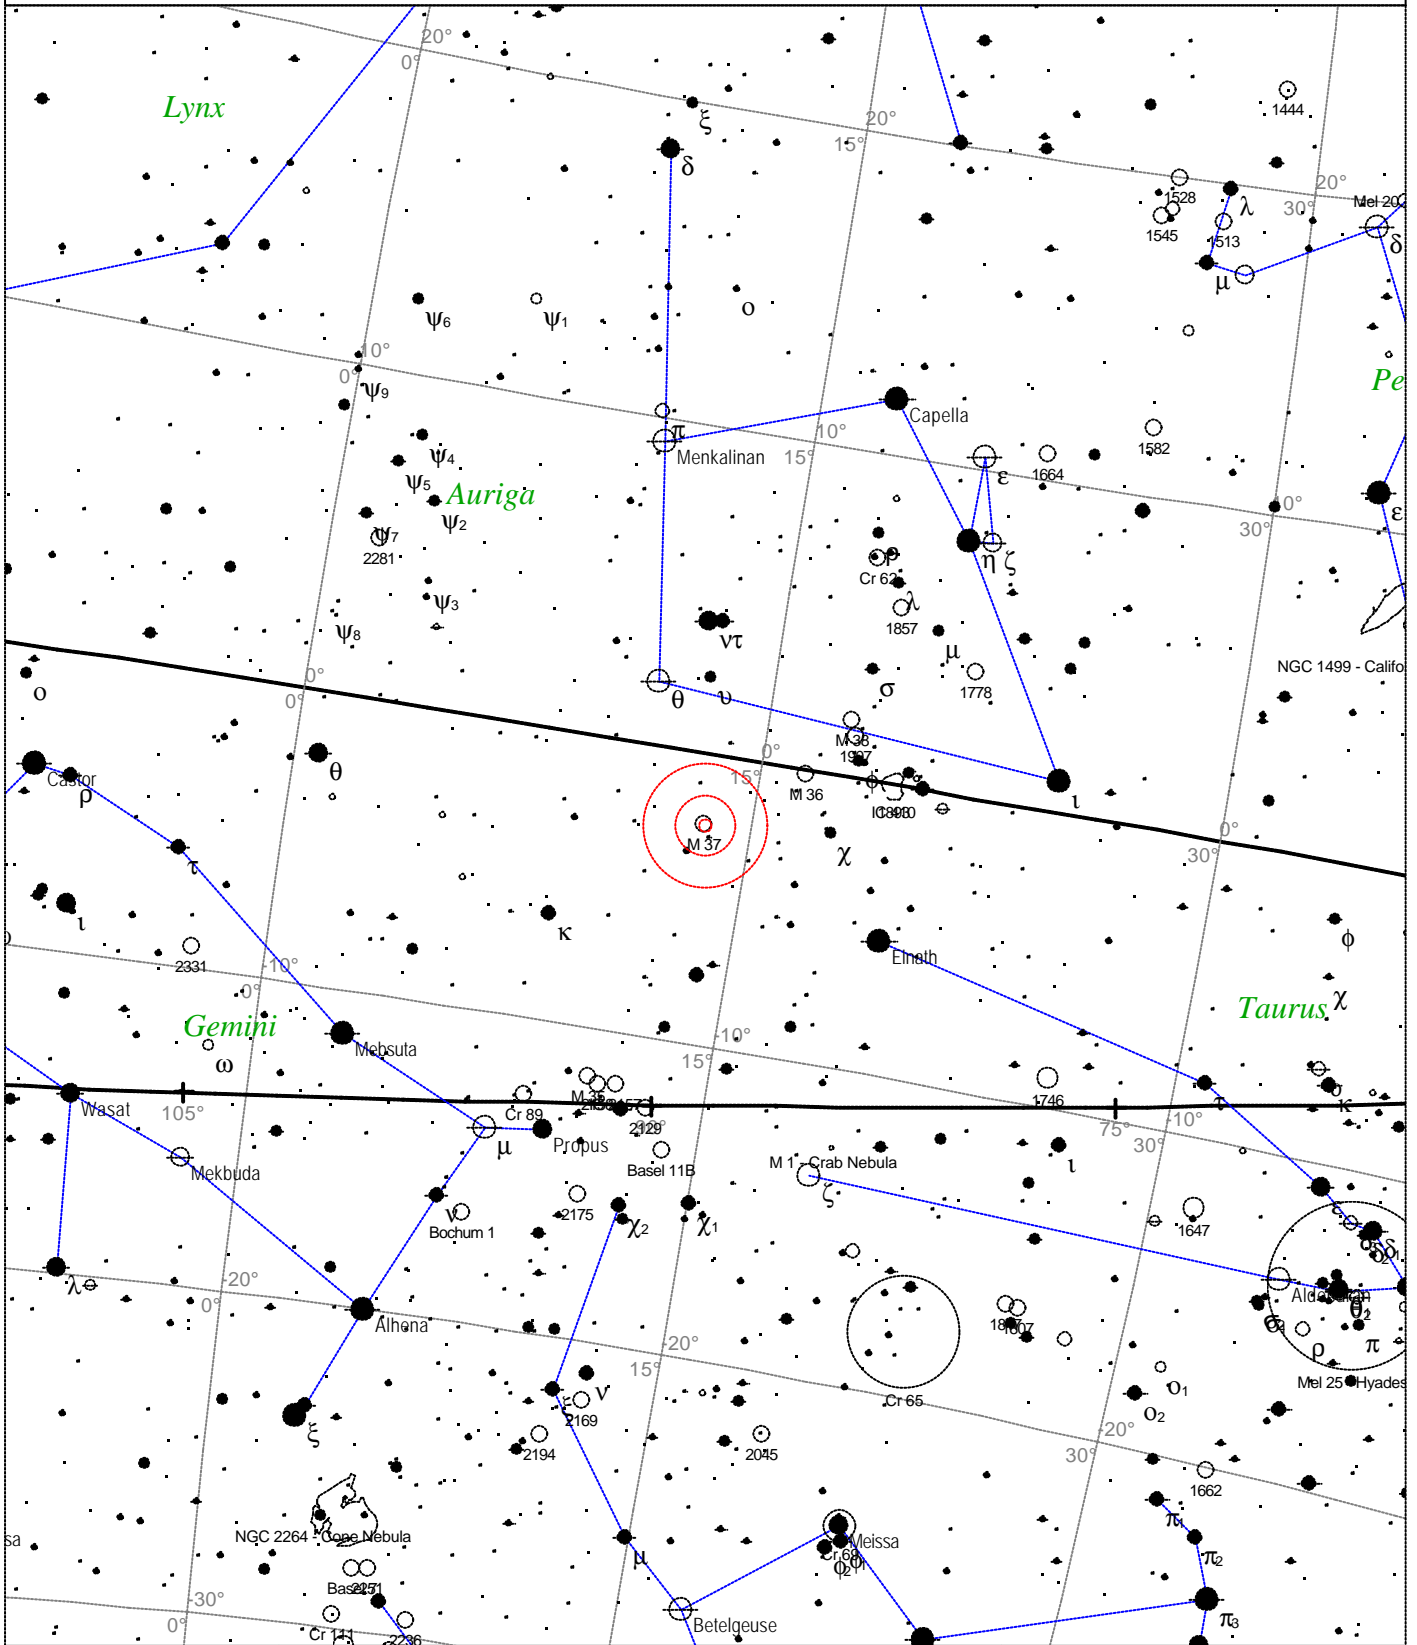

Messier 37 - Open Cluster

STARS		SYMBOLS			Messier 37 - Open cluster Magnitude: 5.6 Size: 24.0' Right ascension: 5h 52m 27s Declination: +32° 33' 13" Constellation: Auriga
● <3	· 6	● Multiple star	◻ Dark nebula	△ Radio source	
● 3.5	· 6.5	○ Variable star	⊕ Globular cluster	× X-ray source	
● 4	· >7	☄ Comet	○ Open cluster	○ Other object	
● 4.5		☾ Galaxy	⊕ Planetary nebula		
● 5		◻ Bright nebula	☄ Quasar		
● 5.5					

Local Time: 19:40:11 12-Sep-2002
Location: 53° 27' 0" N 2° 31' 0" W

UTC: 19:40:11 12-Sep-2002
RA: 5h52m27s Dec: +32° 33' Field: 45.0°

Sidereal Time: 18:56:39
Julian Day: 2452530.3196