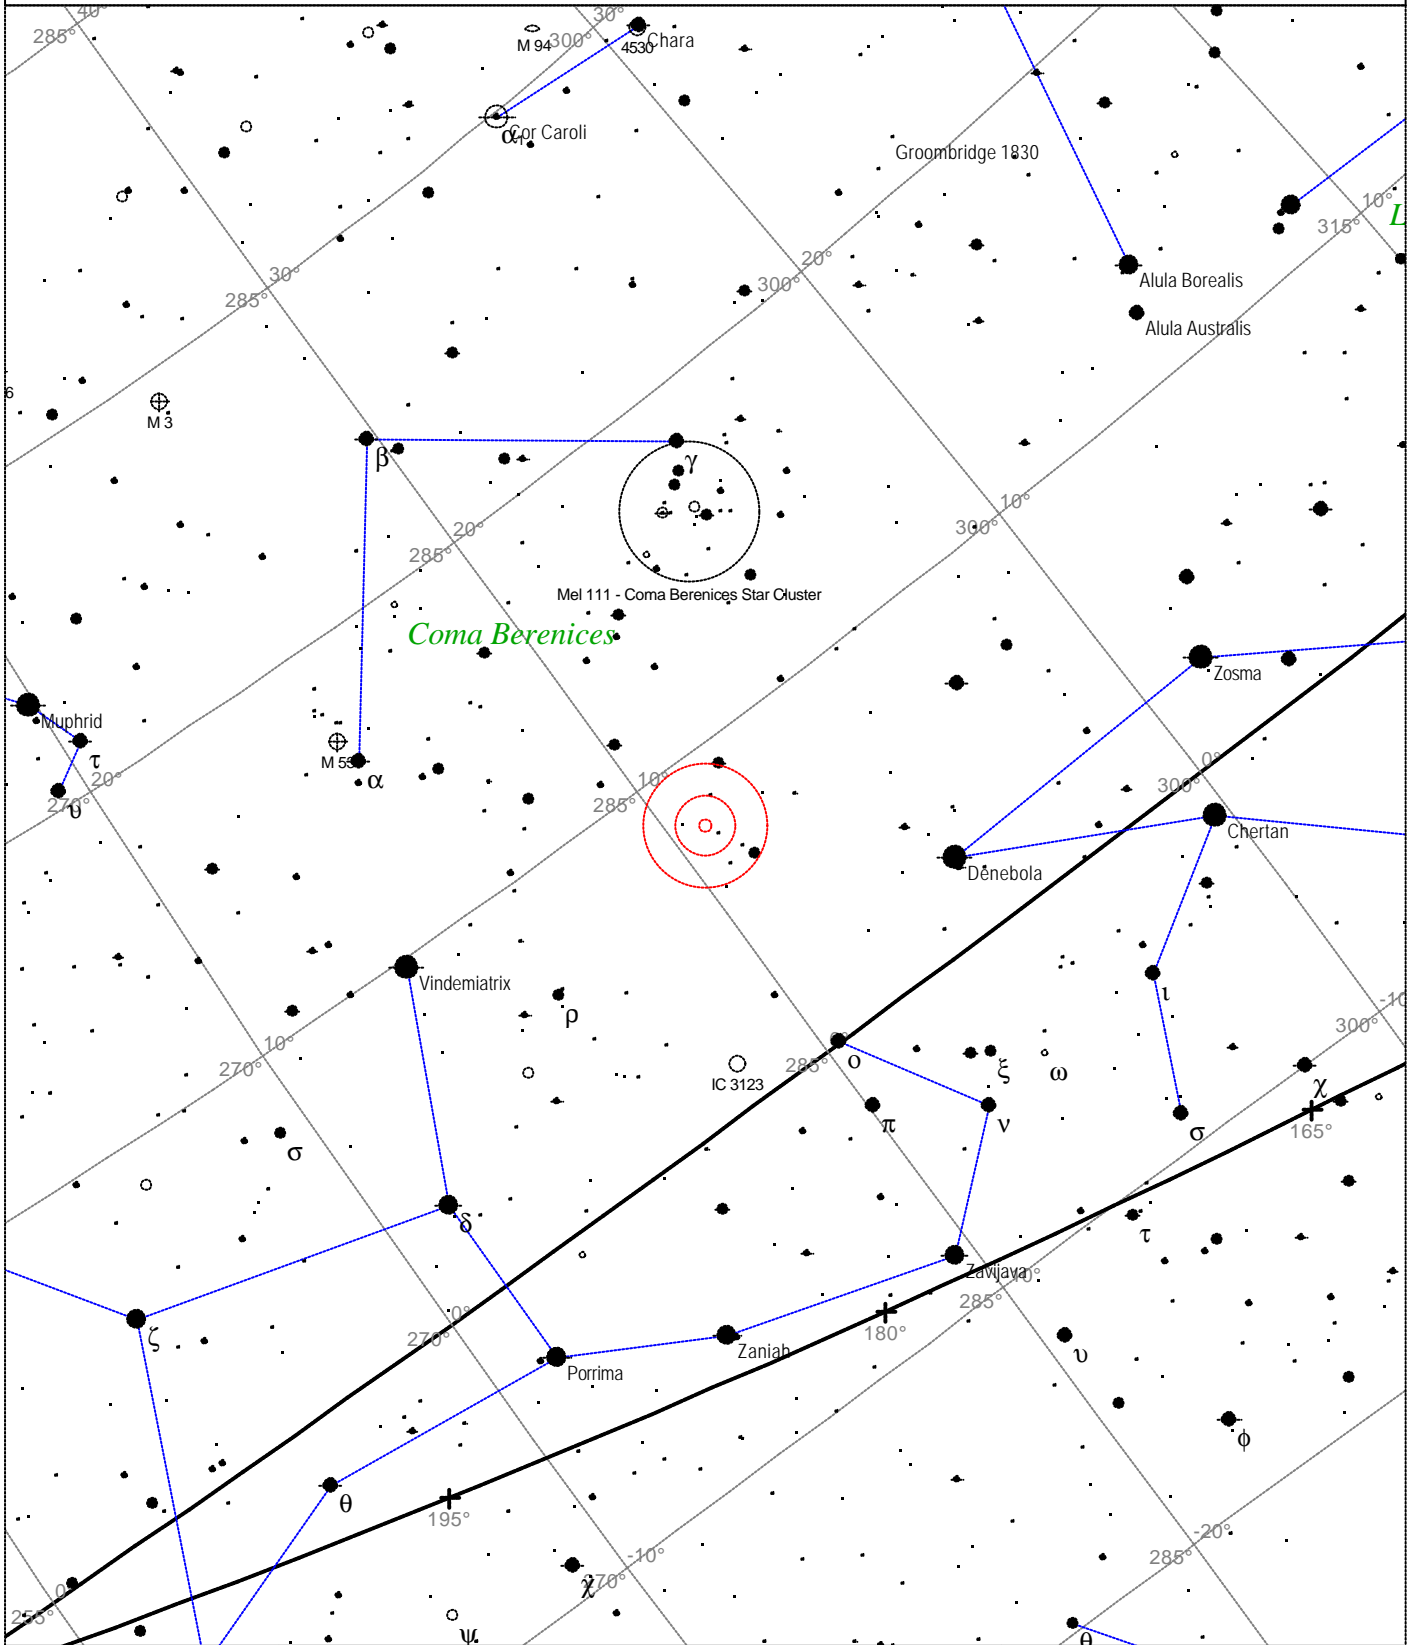

Messier 100 - Galaxy

STARS

- <3
- 3.5
- 4
- 4.5
- 5
- 5.5
- 6
- 6.5
- >7

SYMBOLS

- Multiple star
- Variable star
- ☄ Comet
- ☾ Galaxy
- Bright nebula
- Dark nebula
- ⊕ Globular cluster
- Open cluster
- ♁ Planetary nebula
- ⊞ Quasar
- △ Radio source
- × X-ray source
- Other object

Messier 100 - Galaxy
Magnitude: 10.1
Surface brightness: 13.2 mag/sq arcmin
Size: 7.5'x6.1'
Position angle: 30°
Right ascension: 12h 23m 1s
Declination: +15° 48' 41"
Constellation: Coma Berenices

Local Time: 19:40:11 12-Sep-2002

UTC: 19:40:11 12-Sep-2002

Sidereal Time: 18:56:39

Location: 53° 27' 0" N 2° 31' 0" W

RA: 12h23m01s Dec: +15° 48' Field: 45.0°

Julian Day: 2452530.3196