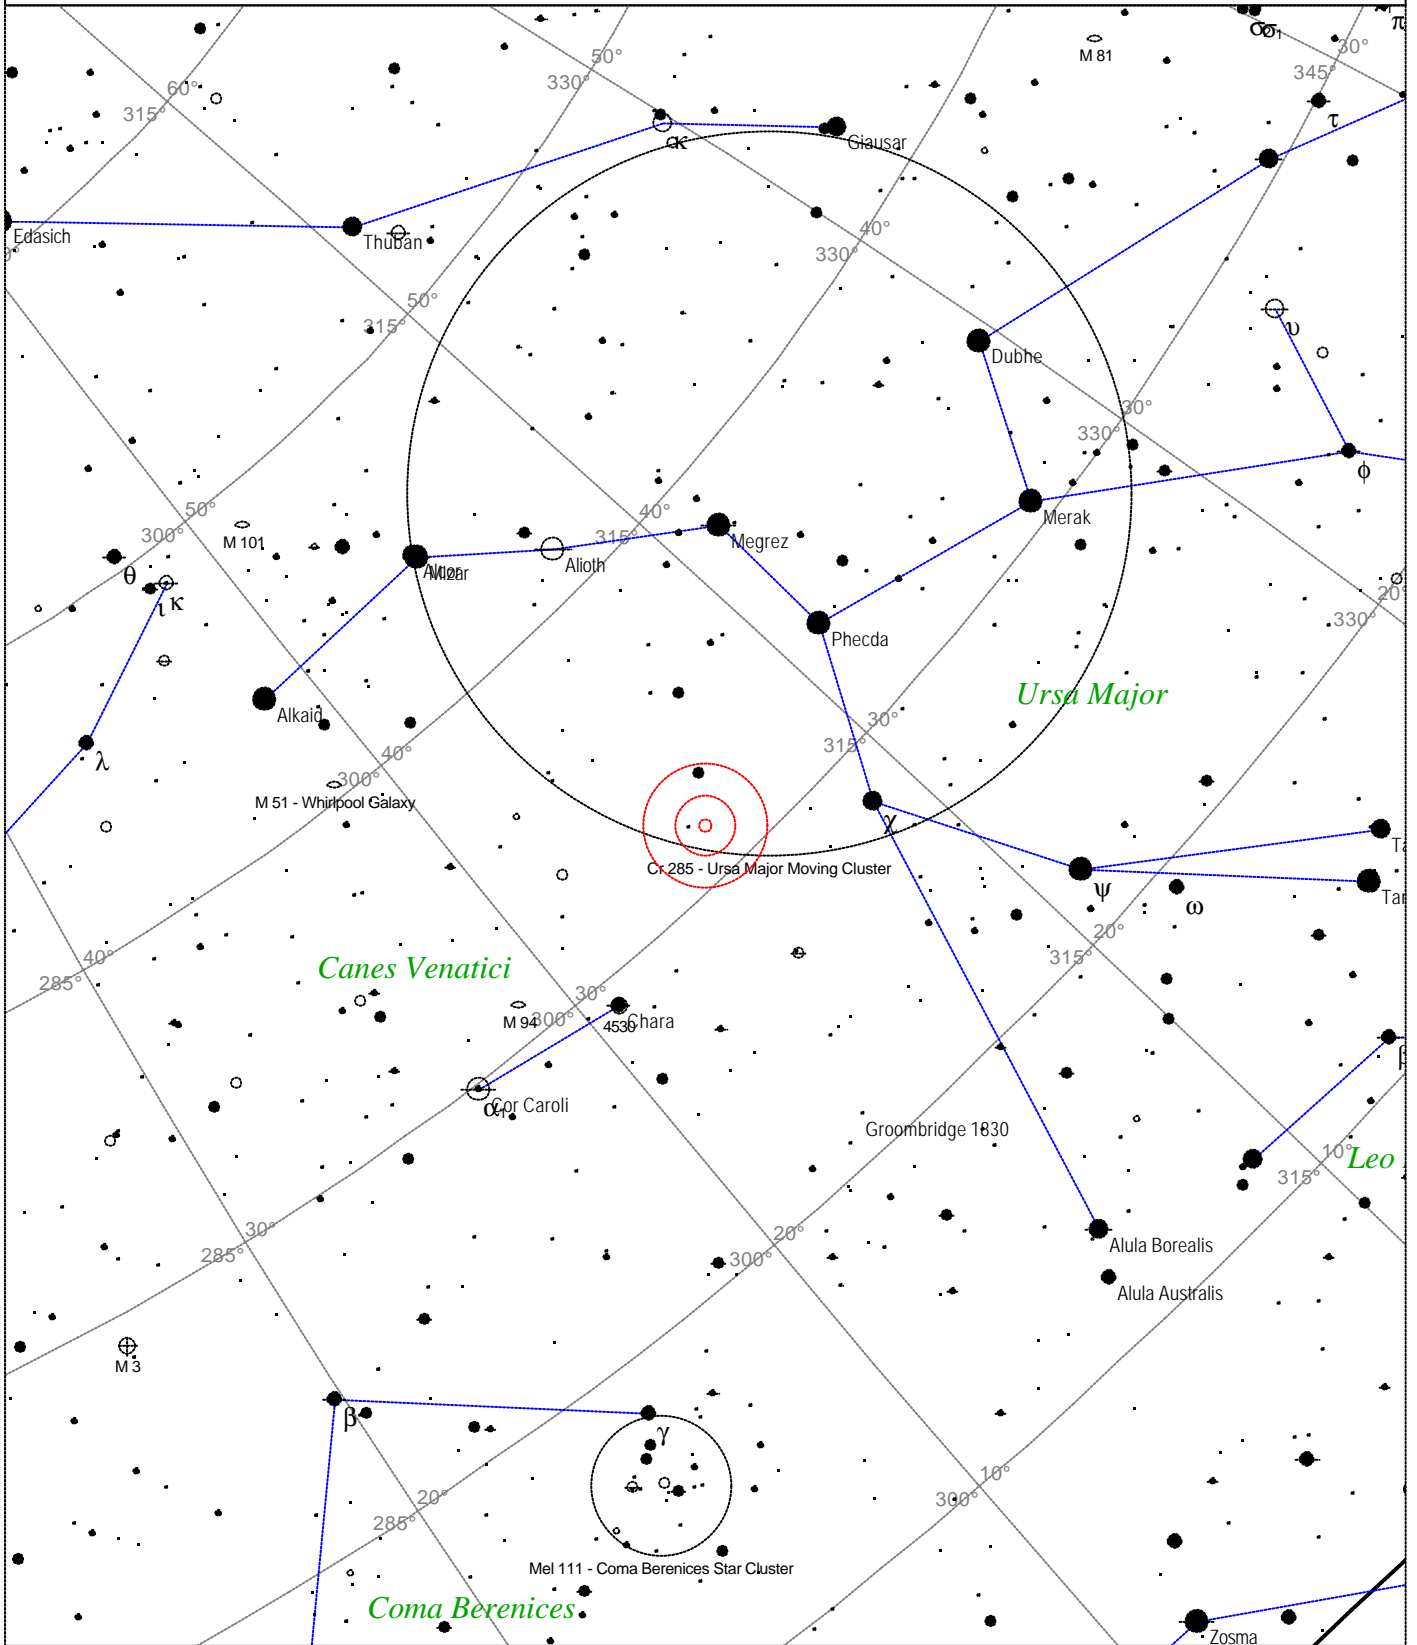

Messier 106 - Galaxy

Ursa Major

Canes Venatici

Leo

Coma Berenices

STARS ● <3 ● 3.5 ● 4 ● 4.5 ● 5 ● 5.5	SYMBOLS ● Multiple star ○ Variable star ☄ Comet ☾ Galaxy □ Bright nebula □ Dark nebula ⊕ Globular cluster ○ Open cluster ♁ Planetary nebula ☄ Quasar △ Radio source × X-ray source ○ Other object	<i>Messier 106 - Galaxy</i> Magnitude: 9.1 Surface brightness: 12.4 mag/sq arcmin Size: 17.4'x6.6' Position angle: 150° Right ascension: 12h 19m 3s Declination: +47° 17' 44" Constellation: Canes Venatici

Local Time: 19:40:11 12-Sep-2002
Location: 53° 27' 0" N 2° 31' 0" W

UTC: 19:40:11 12-Sep-2002
RA: 12h19m03s Dec: +47° 17' Field: 45.0°

Sidereal Time: 18:56:39
Julian Day: 2452530.3196