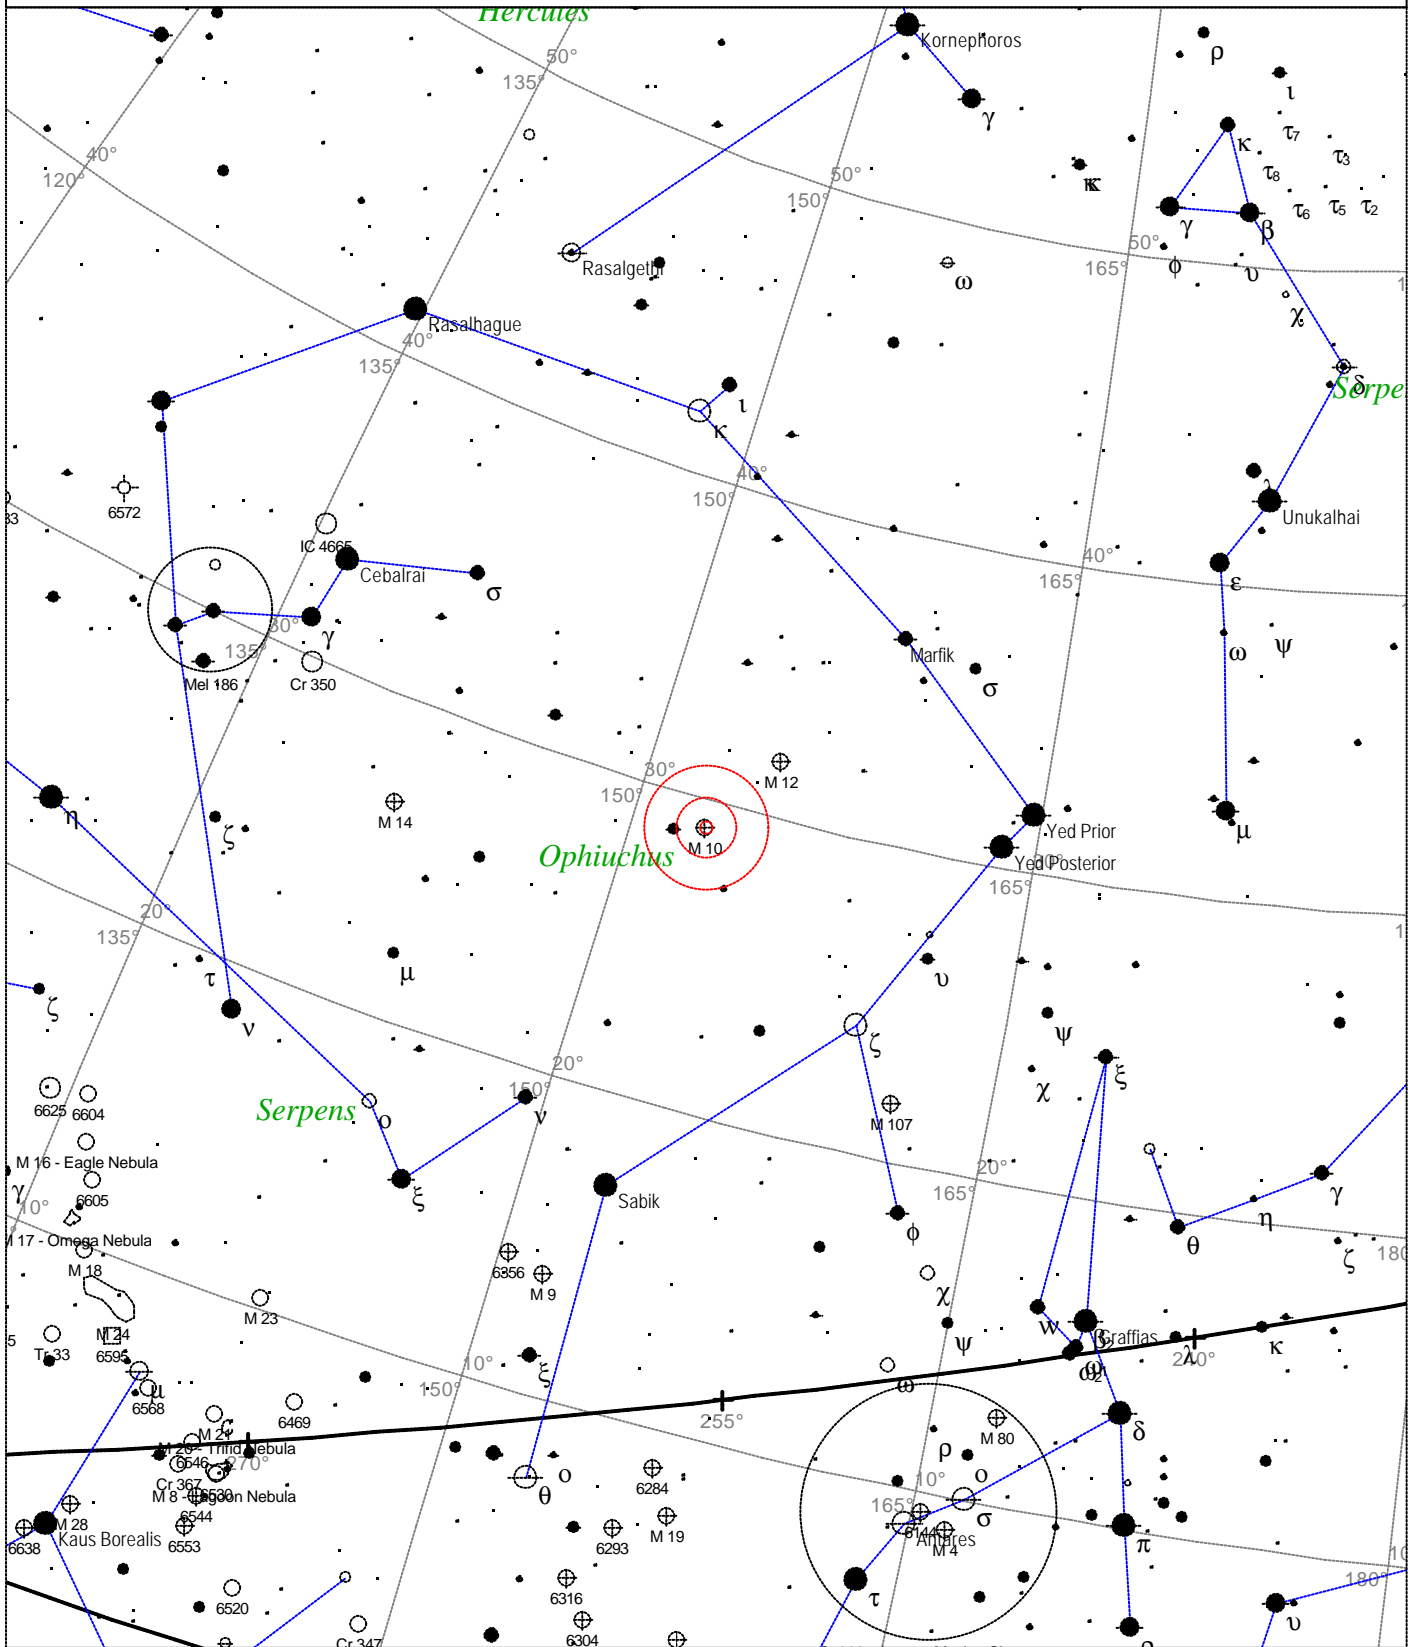

Messier 10 - Globular Cluster

STARS ● <3 ● 3.5 ● 4 ● 4.5 ● 5 ● 5.5 ● 6 ● >6.5	SYMBOLS ● Multiple star ○ Variable star ☄ Comet ☾ Galaxy □ Bright nebula ◻ Dark nebula ⊕ Globular cluster ○ Open cluster ⊕ Planetary nebula ⊗ Quasar △ Radio source × X-ray source ○ Other object	Messier 10 - Globular cluster Magnitude: 6.6 Size: 12.2' Right ascension: 16h 57m 16s Declination: -4° 6' 7" Constellation: Ophiuchus

Local Time: 16:06:39 12-Sep-2002   UTC: 16:06:39 12-Sep-2002   Sidereal Time: 15:22:32
Location: 53° 27' 0" N 2° 31' 0" W   RA: 16h57m16s Dec: -4° 06' Field: 45.0°   Julian Day: 2452530.1713