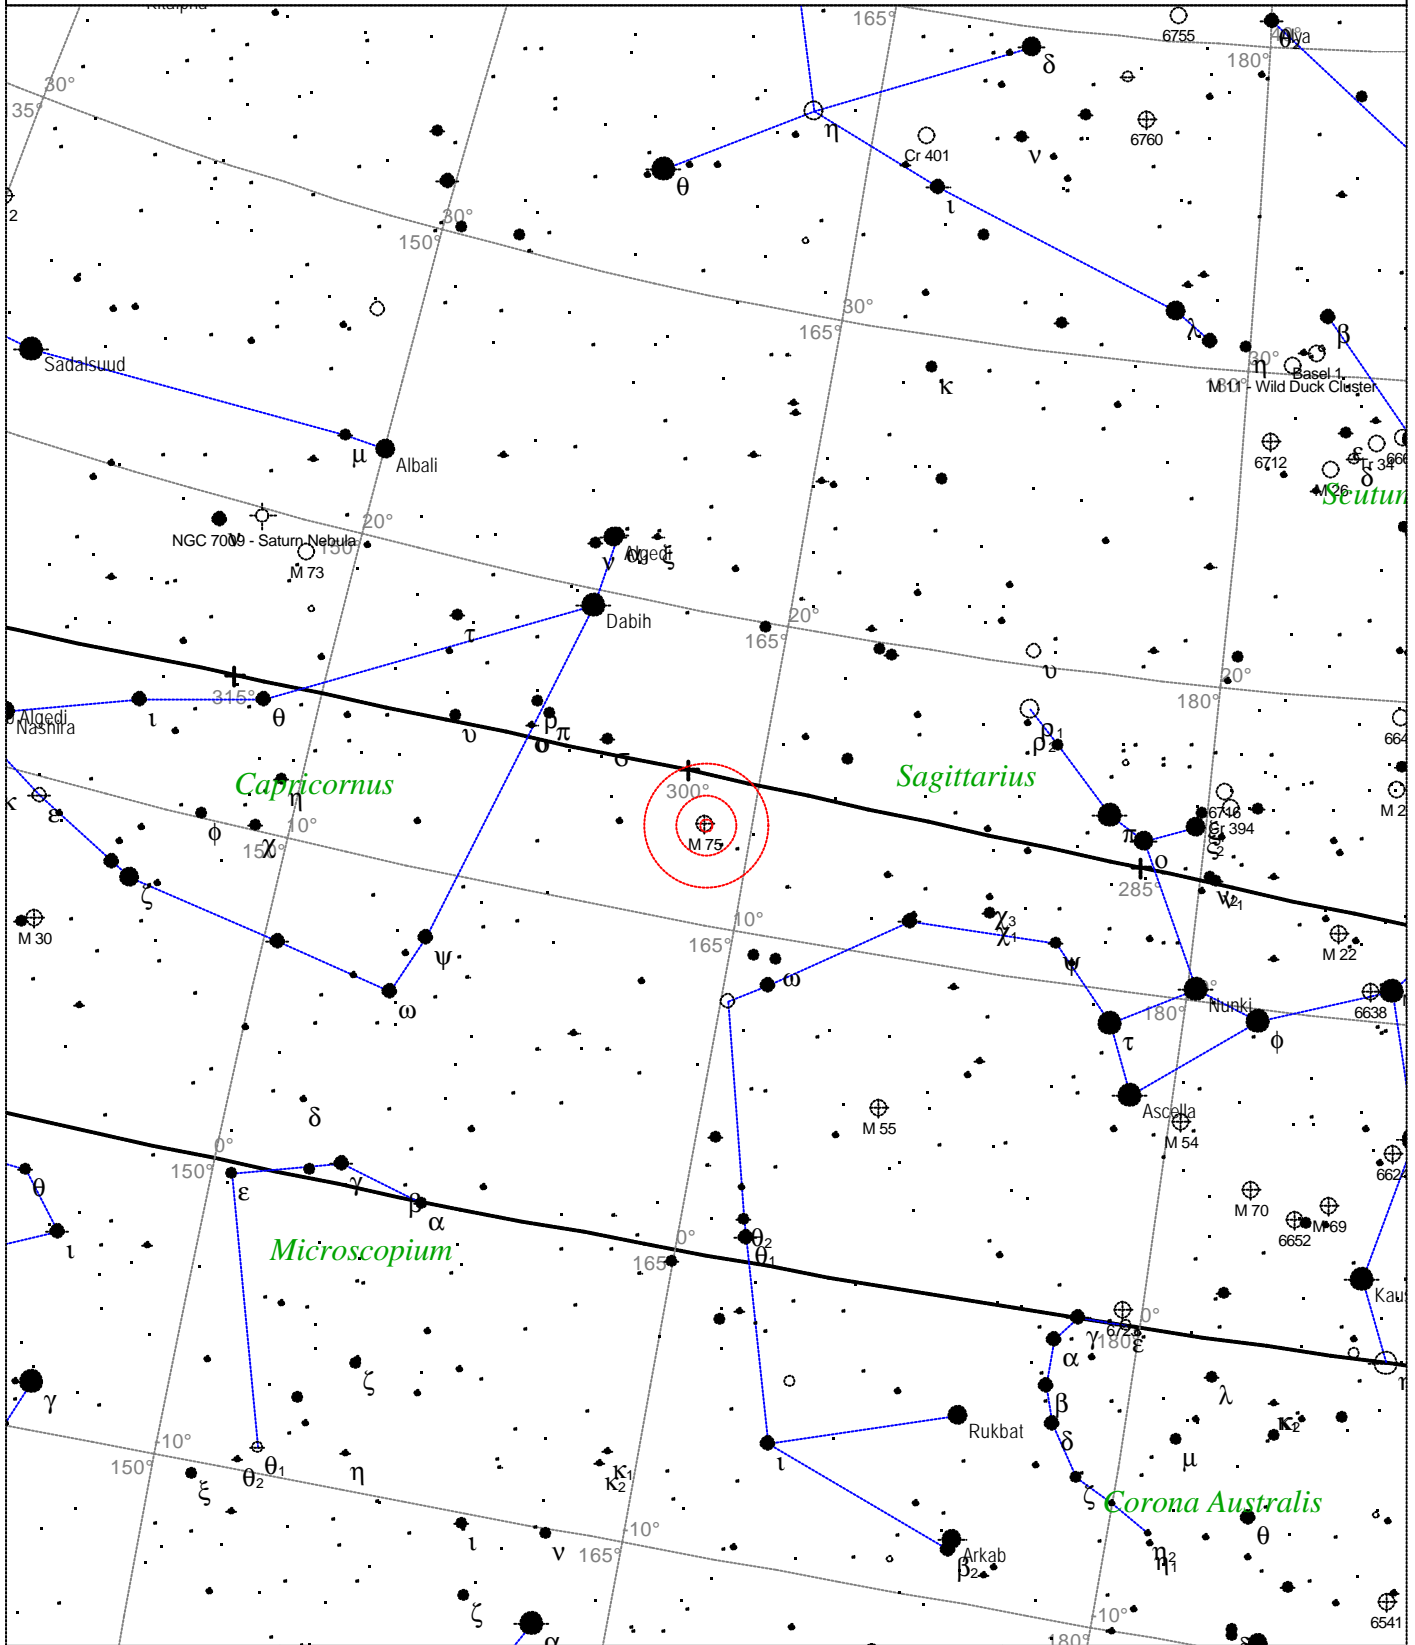

Messier 75 - Globular cluster

STARS		SYMBOLS			Messier 75 - Globular cluster Magnitude: 8.5 Size: 4.6' Right ascension: 20h 6m 14s Declination: -21° 54' 53" Constellation: Sagittarius
● <3	· 6	● Multiple star	◻ Dark nebula	△ Radio source	
● 3.5	· 6.5	○ Variable star	⊕ Globular cluster	× X-ray source	
● 4	· >7	☄ Comet	○ Open cluster	○ Other object	
● 4.5		☾ Galaxy	⊕ Planetary nebula		
● 5		◻ Bright nebula	☉ Quasar		
● 5.5					

Local Time: 19:40:11 12-Sep-2002
Location: 53° 27' 0" N 2° 31' 0" W

UTC: 19:40:11 12-Sep-2002
RA: 20h06m14s Dec: -21° 54' Field: 45.0°

Sidereal Time: 18:56:39
Julian Day: 2452530.3196