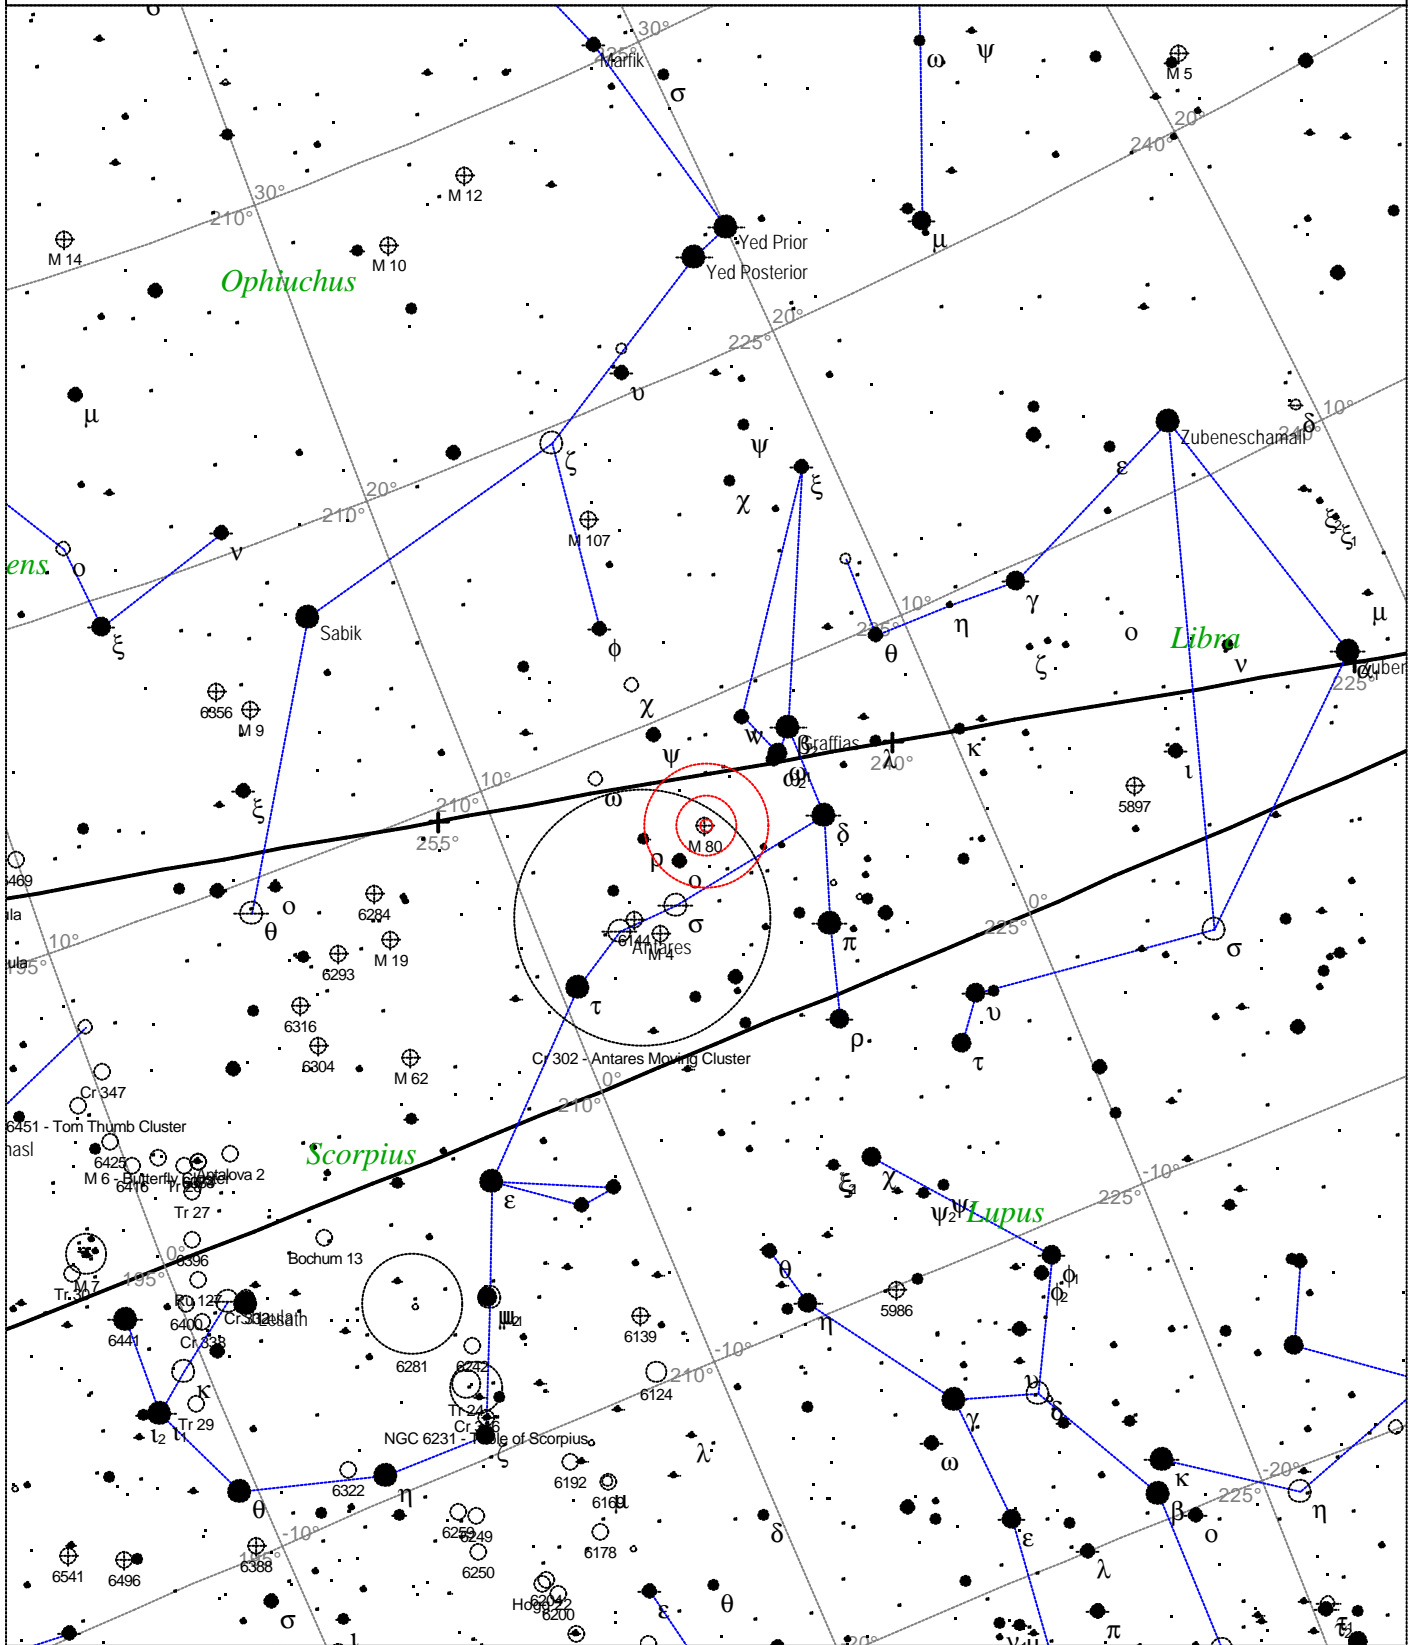

Messier 80 - Globular cluster

STARS ● <3 ● 3.5 ● 4 ● 4.5 ● 5 ● 5.5 ● 6 ● 6.5 ● >7	SYMBOLS ● Multiple star ○ Variable star ☄ Comet ☐ Galaxy ☐ Bright nebula ☐ Dark nebula ⊕ Globular cluster ○ Open cluster ♁ Planetary nebula ☉ Quasar △ Radio source ✕ X-ray source ○ Other object	Messier 80 - Globular cluster Magnitude: 7.3 Size: 5.1' Right ascension: 16h 17m 11s Declination: -22° 58' 53" Constellation: Scorpius

Local Time: 19:40:11 12-Sep-2002
Location: 53° 27' 0" N 2° 31' 0" W

UTC: 19:40:11 12-Sep-2002
RA: 16h17m11s Dec: -22° 58' Field: 45.0°

Sidereal Time: 18:56:39
Julian Day: 2452530.3196