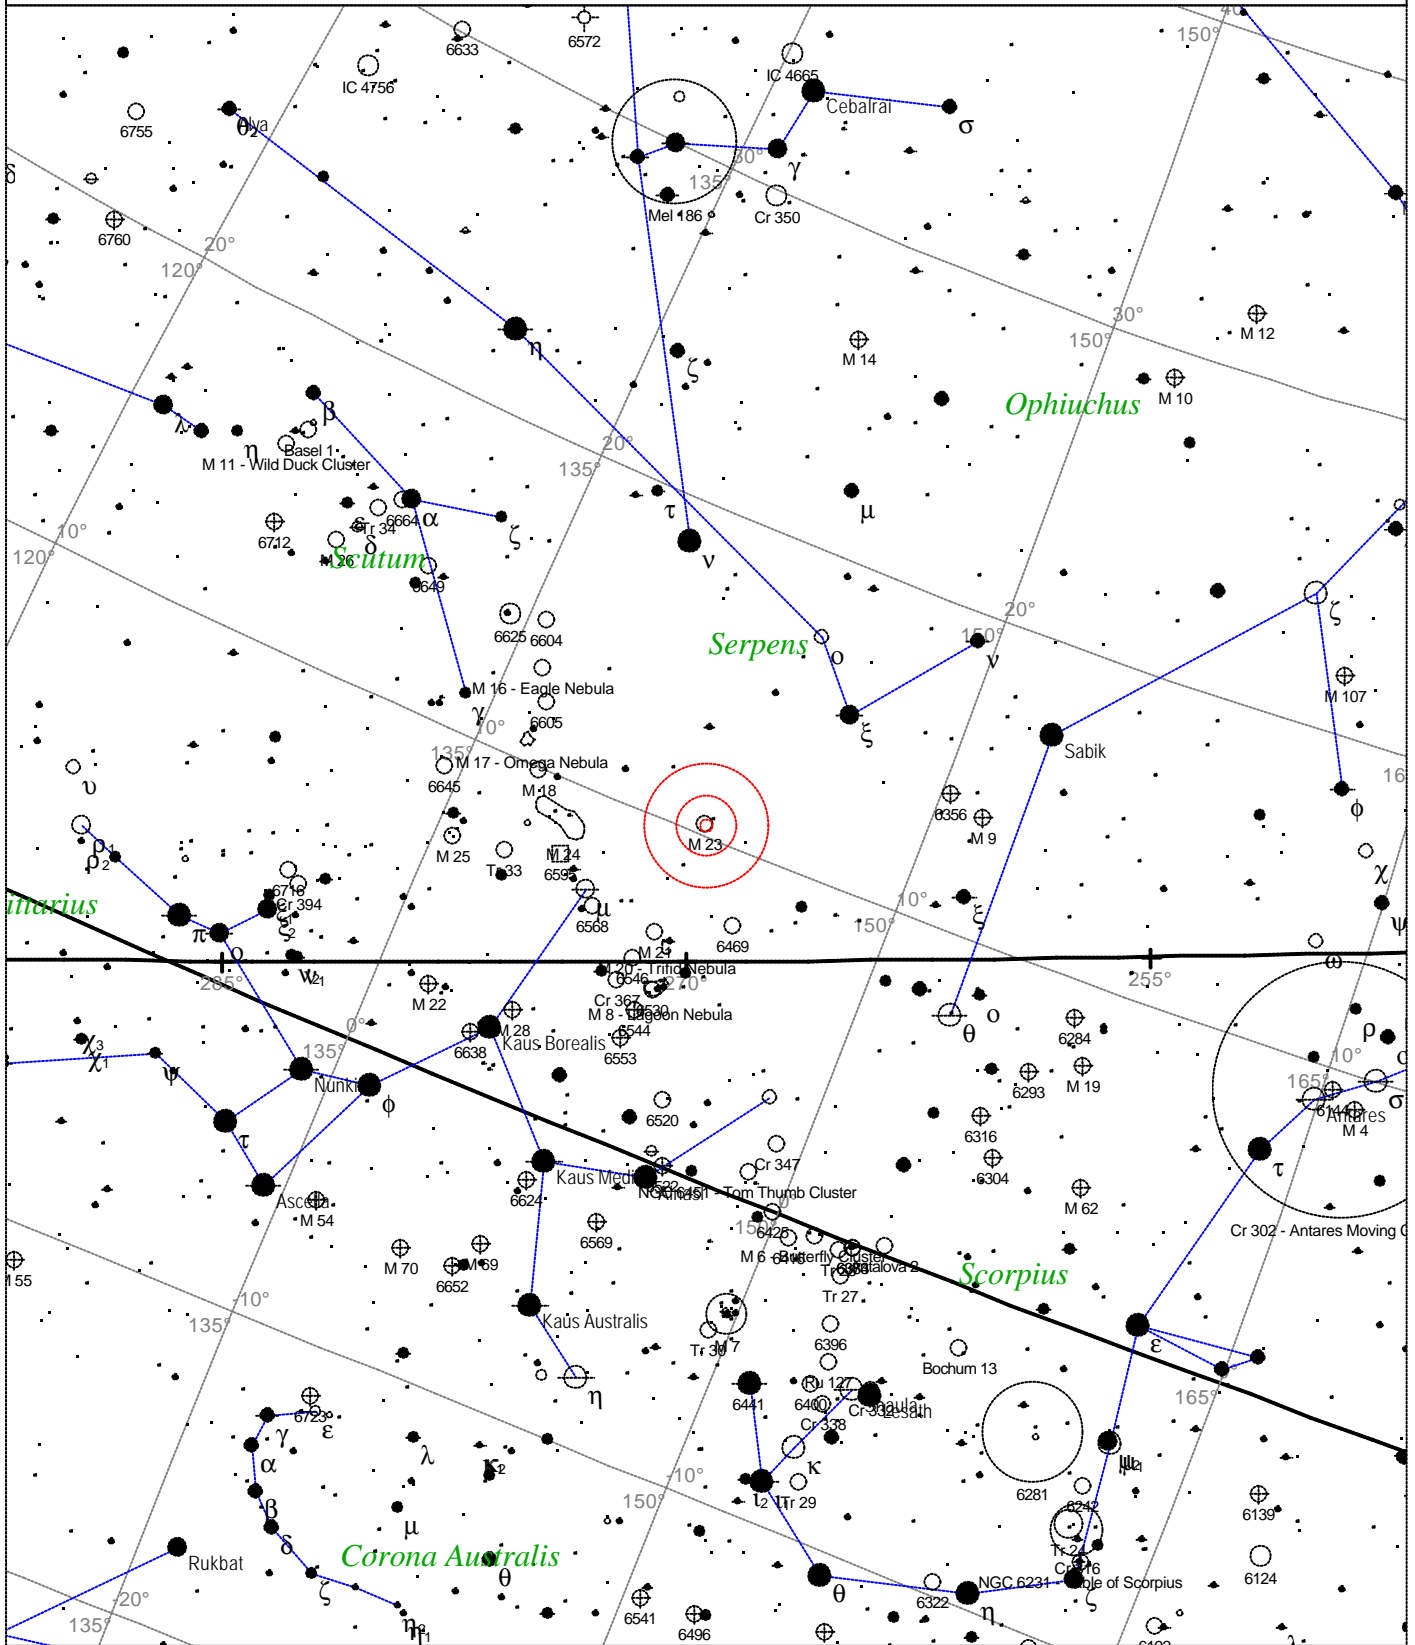

Messier 23 - Open Cluster

STARS ● <3 ● 3.5 ● 4 ● 4.5 ● 5 ● 5.5 ● 6 ● 6.5 ● >7	SYMBOLS ● Multiple star ○ Variable star ☄ Comet ☾ Galaxy □ Bright nebula ◻ Dark nebula ⊕ Globular cluster ○ Open cluster ♁ Planetary nebula ☉ Quasar △ Radio source ✕ X-ray source ○ Other object	Messier 23 - Open cluster Magnitude: 5.5 Size: 27.0' Right ascension: 17h 57m 13s Declination: -18° 59' 9" Constellation: Sagittarius

Local Time: 16:06:39 12-Sep-2002   UTC: 16:06:39 12-Sep-2002   Sidereal Time: 15:22:32
Location: 53° 27' 0" N 2° 31' 0" W   RA: 17h57m13s Dec: -18° 59' Field: 45.0°   Julian Day: 2452530.1713