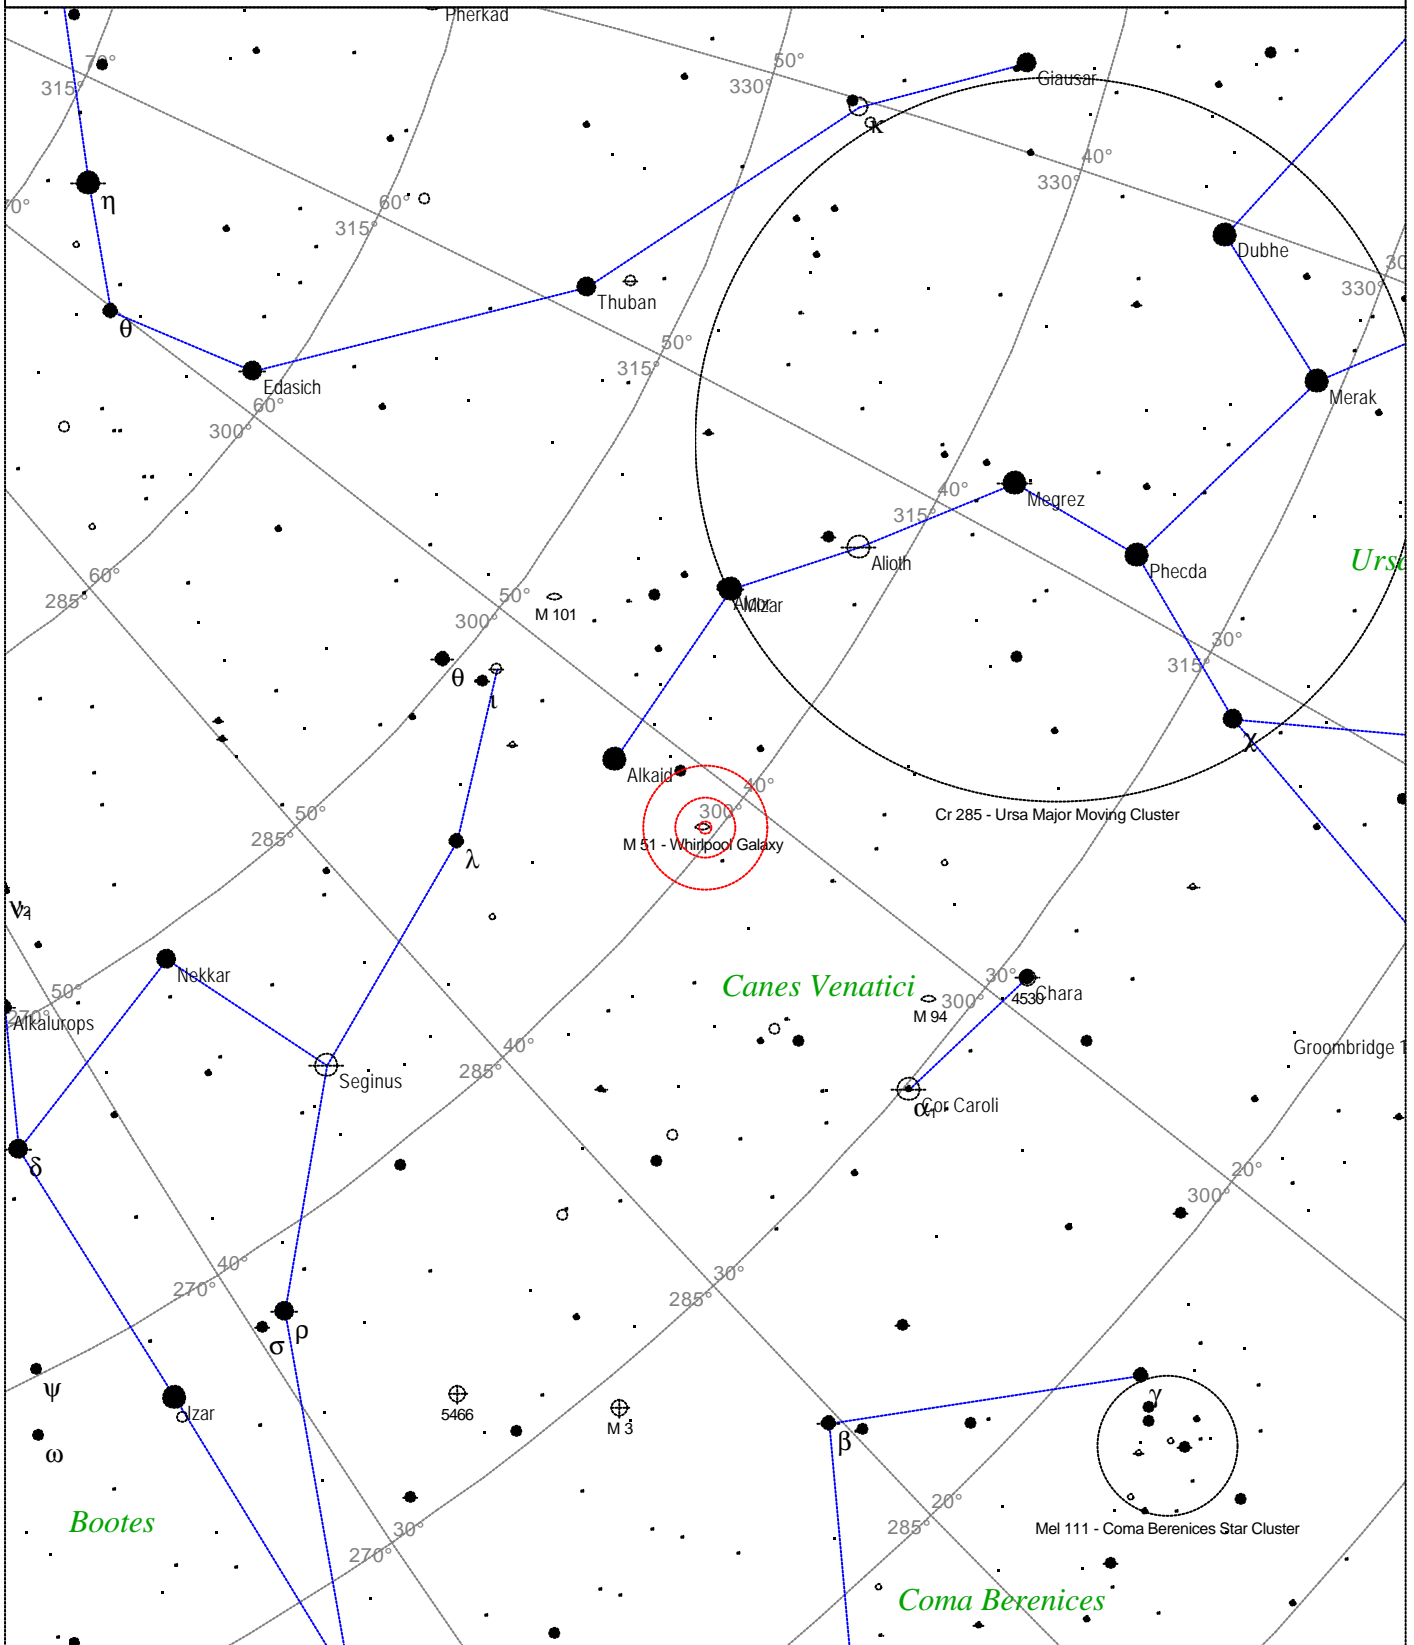

Messier 51 - Whirlpool Galaxy

STARS		SYMBOLS		
● <3	· 6	● Multiple star	□ Dark nebula	△ Radio source
● 3.5	· >6.5	○ Variable star	⊕ Globular cluster	× X-ray source
● 4		☄ Comet	○ Open cluster	○ Other object
● 4.5		☾ Galaxy	⊕ Planetary nebula	
● 5		□ Bright nebula	☄ Quasar	
● 5.5				

Messier 51 - Whirlpool Galaxy
Type of object: Galaxy
Magnitude: 8.9
Surface brightness: 12.5 mag/sq arcmin
Size: 10.8'x6.6'
Position angle: 163°
Right ascension: 13h 29m 57s
Declination: +47° 11' 10"

Local Time: 19:40:11 12-Sep-2002
Location: 53° 27' 0" N 2° 31' 0" W

UTC: 19:40:11 12-Sep-2002
RA: 13h29m57s Dec: +47° 11' Field: 45.0°

Sidereal Time: 18:56:39
Julian Day: 2452530.3196