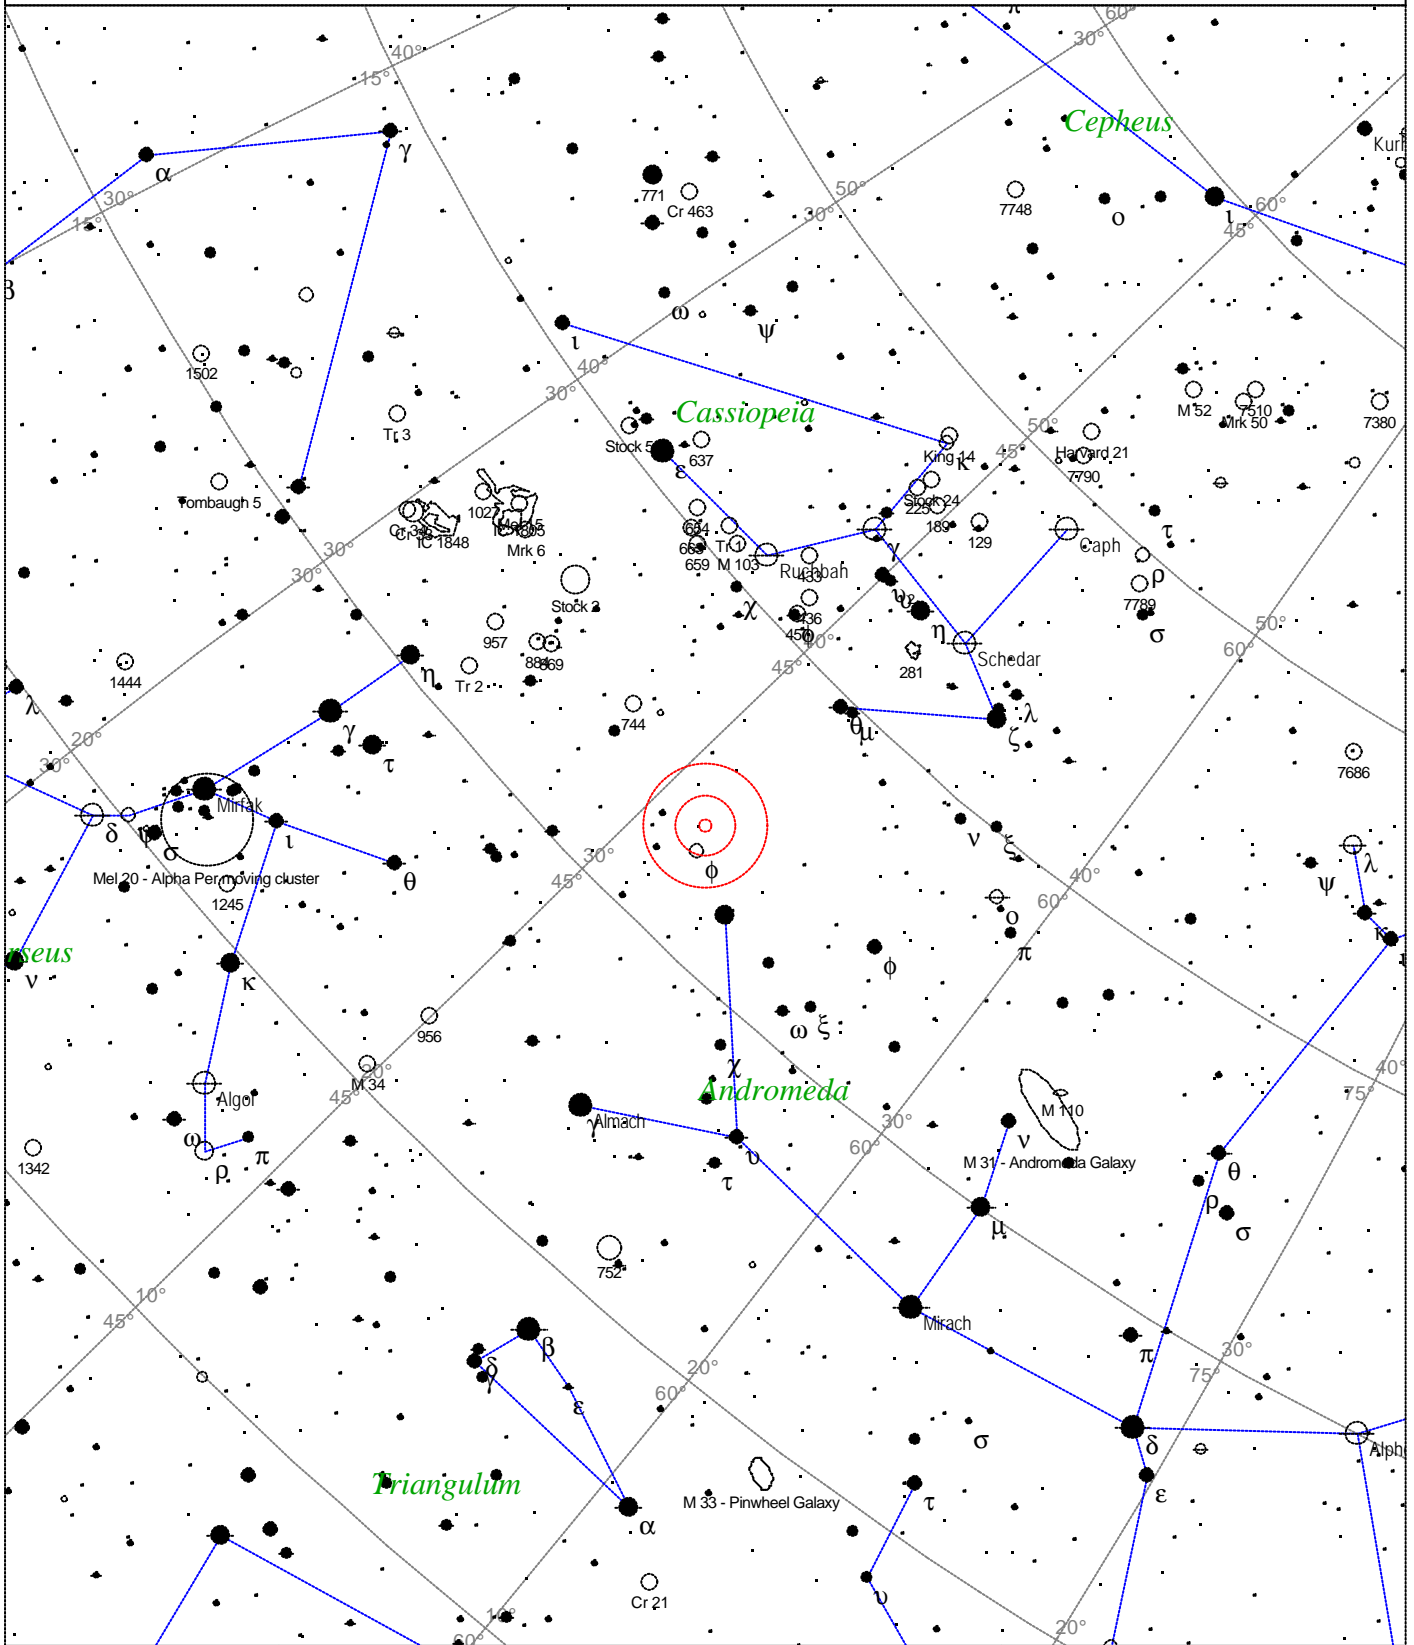

Messier 76 - Planetary nebula

STARS ● <3 ● 3.5 ● 4 ● 4.5 ● 5 ● 5.5	SYMBOLS ● Multiple star ○ Variable star ☄ Comet ☾ Galaxy □ Bright nebula ◻ Dark nebula ⊕ Globular cluster ○ Open cluster ⊕ Planetary nebula ⊗ Quasar △ Radio source × X-ray source ○ Other object	Messier 76 - Planetary nebula Magnitude: 11.0 Size: 2.7'x1.8' Right ascension: 1h 42m 28s Declination: +51° 35' 41" Constellation: Perseus

Local Time: 19:40:11 12-Sep-2002   UTC: 19:40:11 12-Sep-2002   Sidereal Time: 18:56:39
Location: 53° 27' 0" N 2° 31' 0" W   RA: 1h42m29s Dec: +51° 34' Field: 45.0°   Julian Day: 2452530.3196