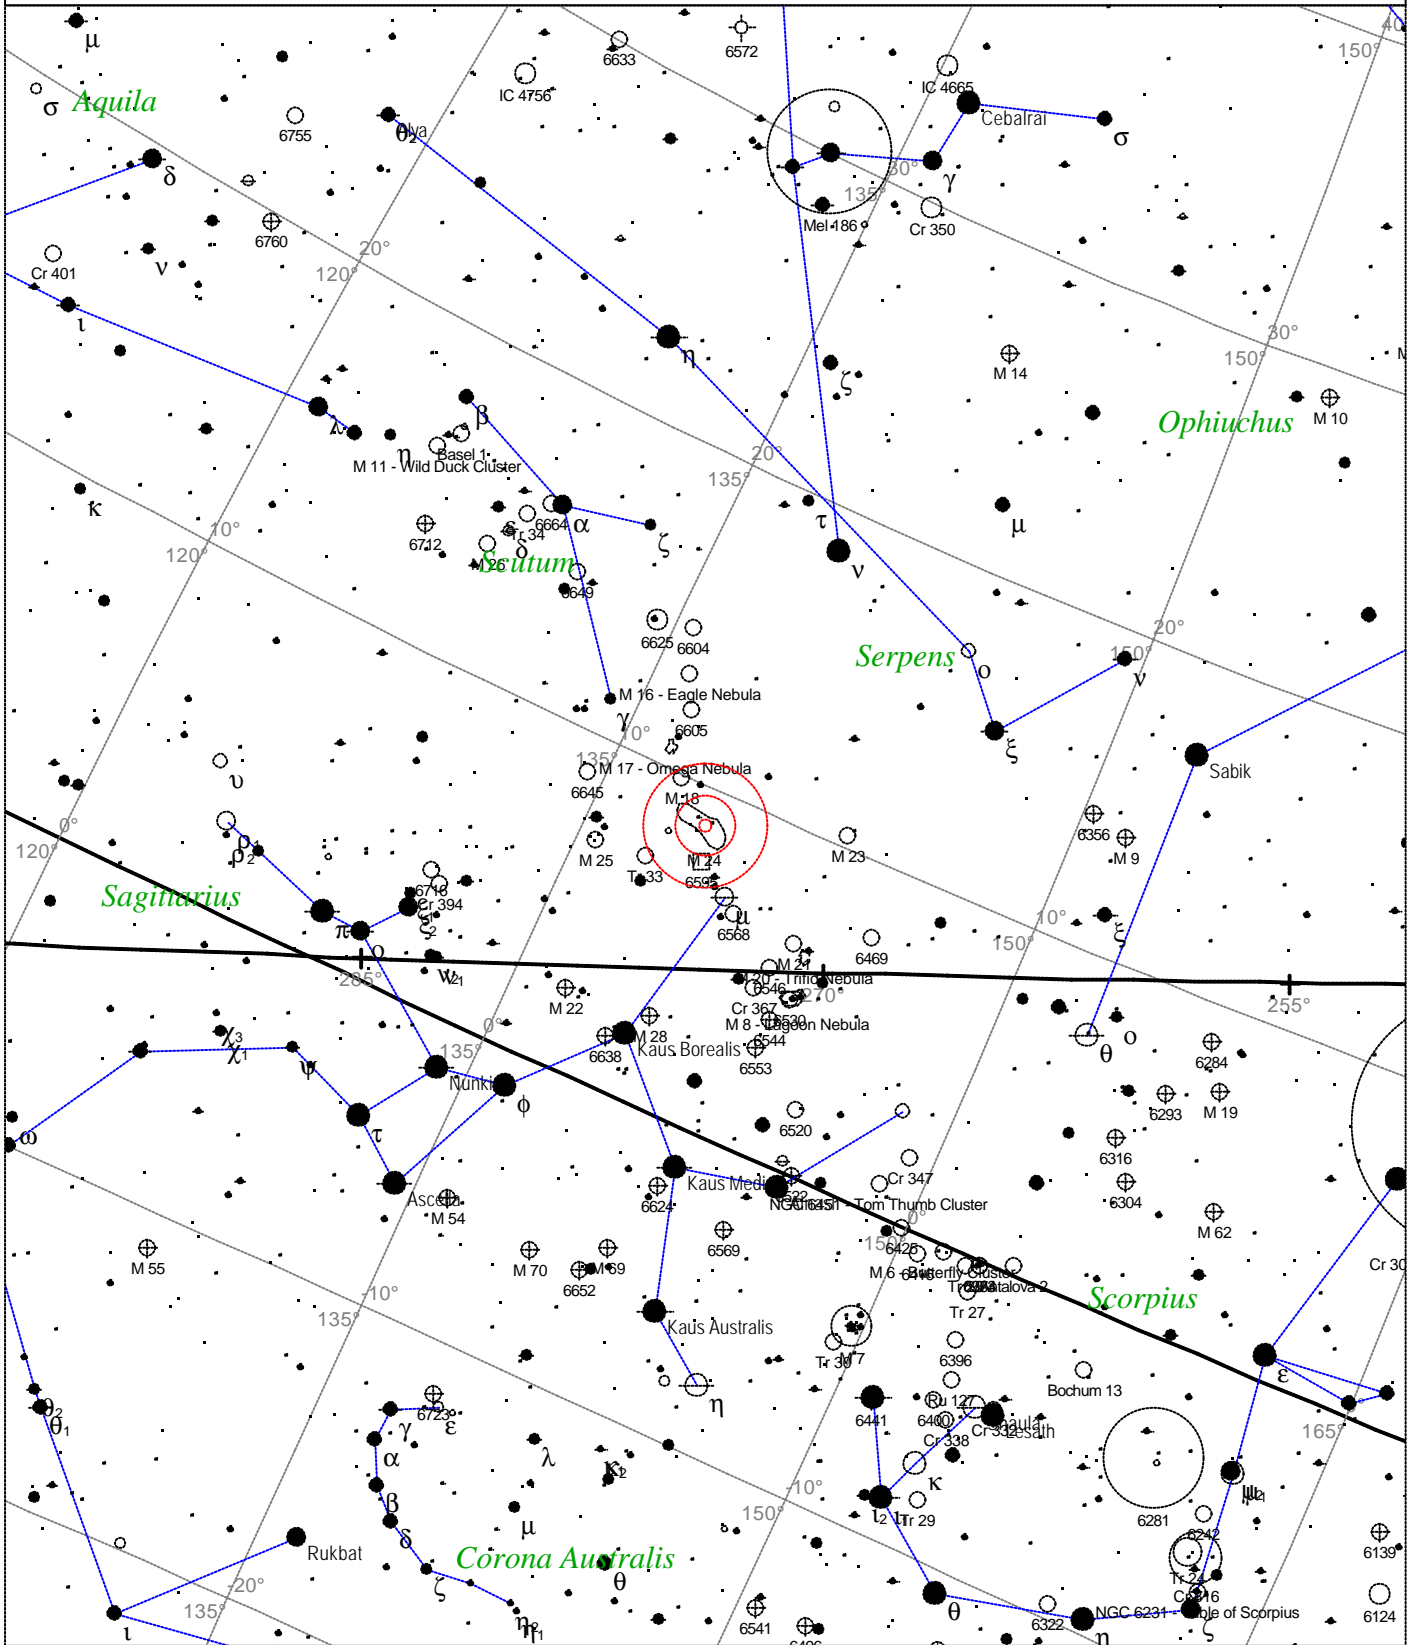

Messier 24 - Open Cluster

STARS

- <3
- 3.5
- 4
- 4.5
- 5
- 5.5
- 6
- 6.5
- >7

SYMBOLS

- Multiple star
- Variable star
- ☄ Comet
- ☾ Galaxy
- Bright nebula
- Dark nebula
- ⊕ Globular cluster
- Open cluster
- ♁ Planetary nebula
- ⊠ Quasar
- △ Radio source
- × X-ray source
- Other object

Messier 24 - Open cluster

Magnitude: 3.1

Size: 95.0'x35.0'

Right ascension: 18h 16m 51s

Declination: -18° 39' 58"

Constellation: Sagittarius

Local Time: 16:06:39 12-Sep-2002

UTC: 16:06:39 12-Sep-2002

Sidereal Time: 15:22:32

Location: 53° 27' 0" N 2° 31' 0" W

RA: 18h16m51s Dec: -18° 39' Field: 45.0°

Julian Day: 2452530.1713