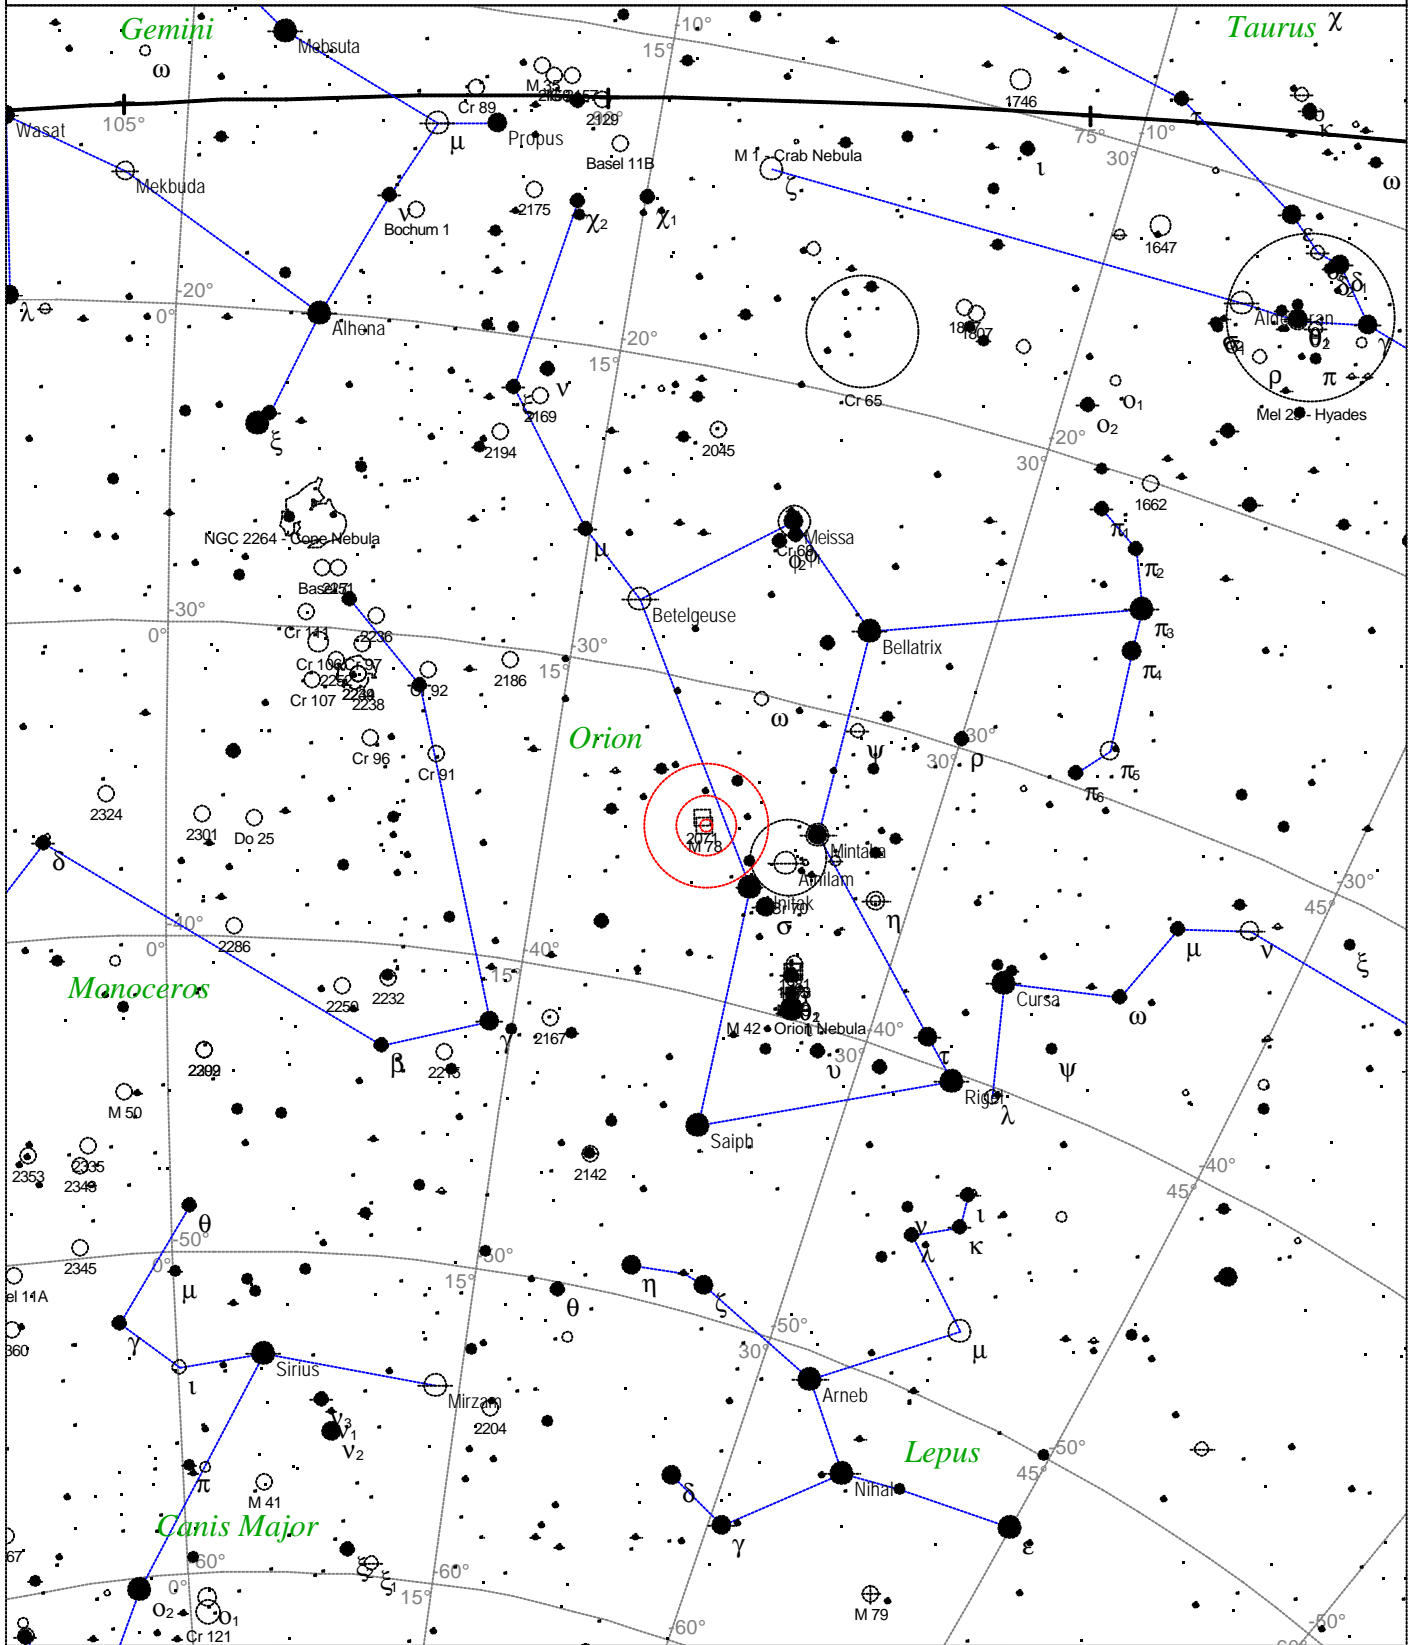

Messier 78 - Bright nebula

STARS	SYMBOLS			Messier 78 - Bright nebula
● <3	● Multiple star	◻ Dark nebula	△ Radio source	Magnitude: 8.0
● 3.5	○ Variable star	⊕ Globular cluster	× X-ray source	Size: 8.0'
● 4	☄ Comet	○ Open cluster	○ Other object	Right ascension: 5h 46m 53s
● 4.5	☉ Galaxy	♁ Planetary nebula		Declination: +0° 4' 59"
● 5	◻ Bright nebula	☄ Quasar		Constellation: Orion
● 5.5				

Local Time: 19:40:11 12-Sep-2002
Location: 53° 27' 0" N 2° 31' 0" W

UTC: 19:40:11 12-Sep-2002
RA: 5h46m53s Dec: +0° 04' Field: 45.0°

Sidereal Time: 18:56:39
Julian Day: 2452530.3196