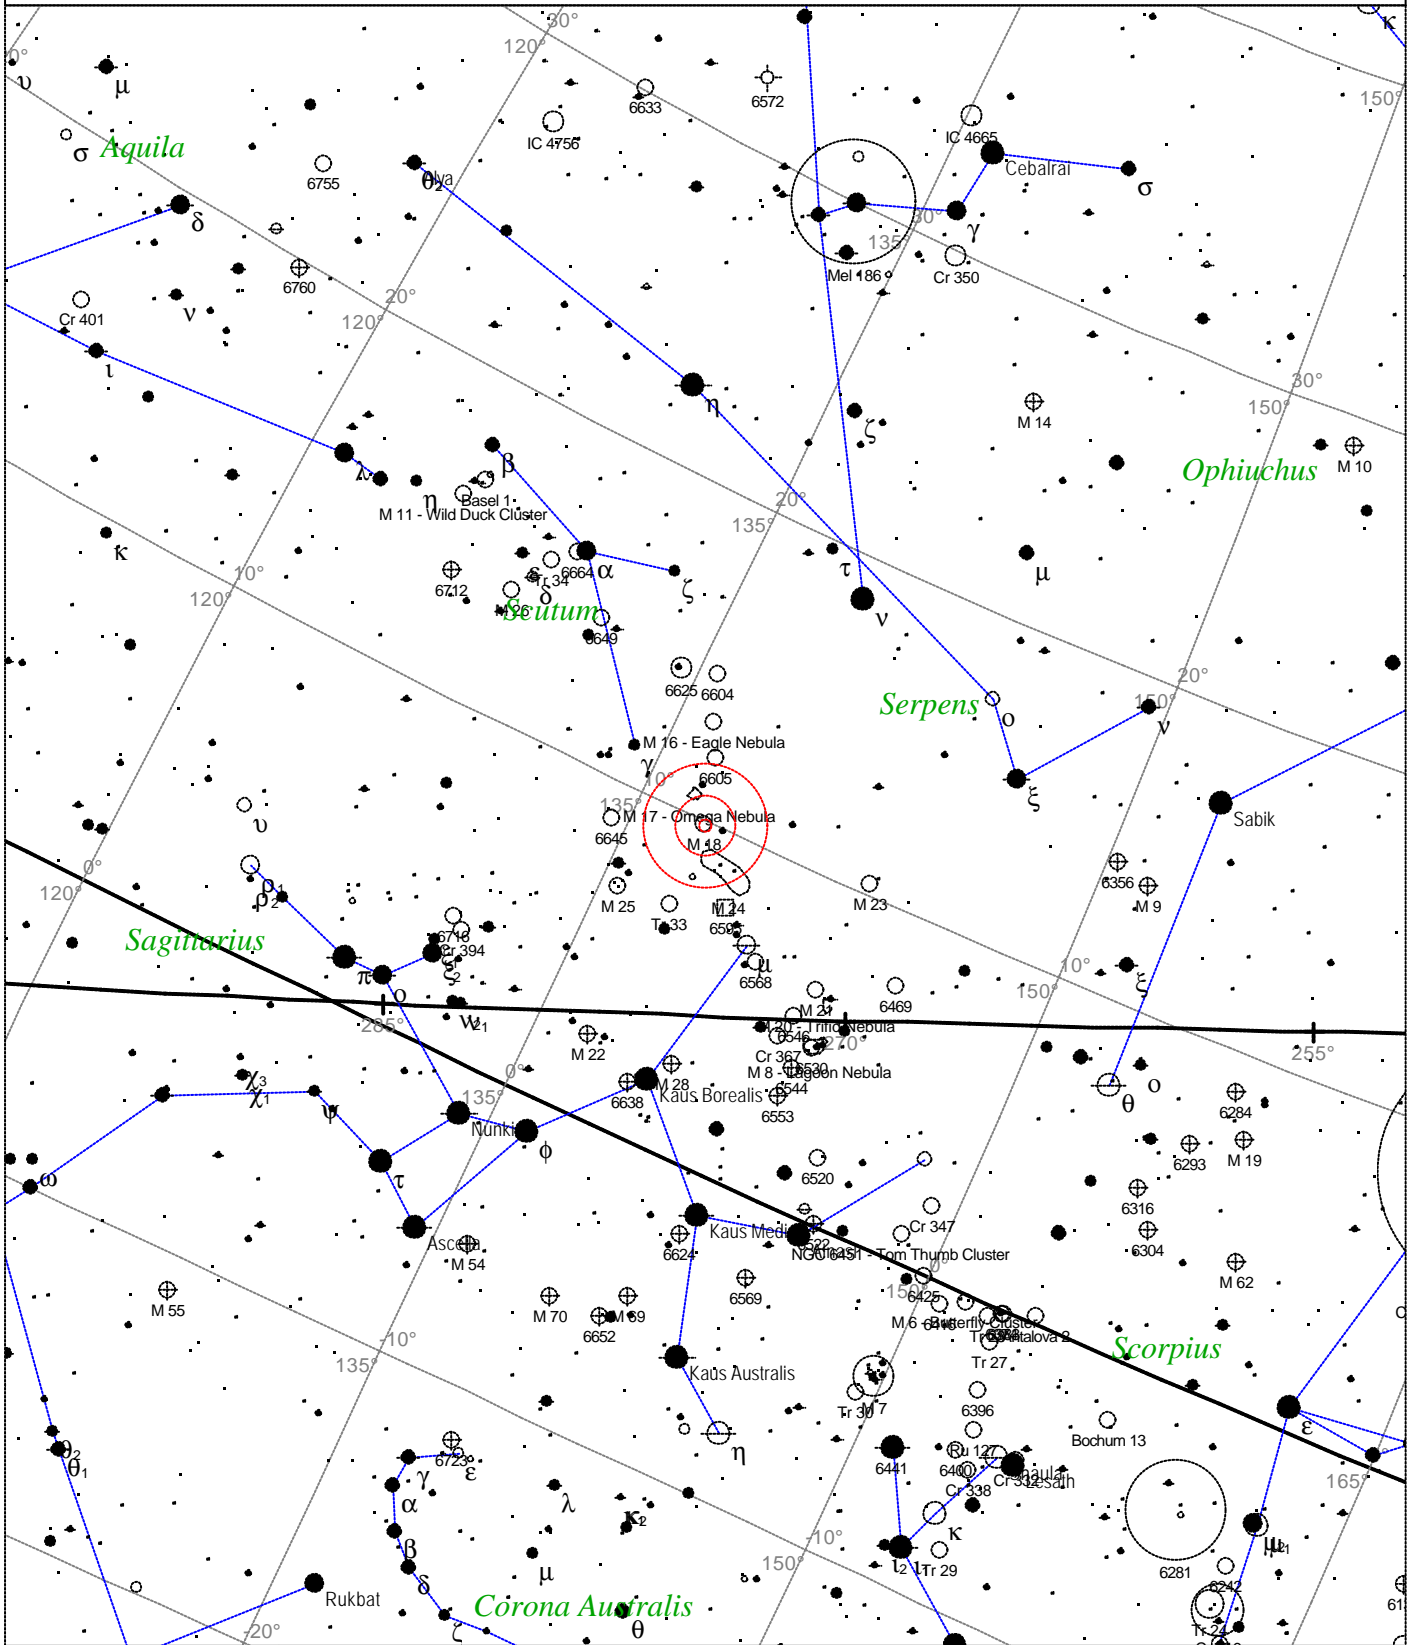

Messier 18 - Open Cluster

STARS ● <3 ● 3.5 ● 4 ● 4.5 ● 5 ● 5.5 · 6 · 6.5 · >7	SYMBOLS ● Multiple star ○ Variable star ☄ Comet ☉ Galaxy □ Bright nebula ◻ Dark nebula ⊕ Globular cluster ○ Open cluster ♁ Planetary nebula ☉ Quasar △ Radio source ✕ X-ray source ○ Other object	Messier 18 - Open cluster Magnitude: 6.9 Size: 9.0' Right ascension: 18h 20m 3s Declination: -17° 07' 57" Constellation: Sagittarius

Local Time: 16:06:39 12-Sep-2002   UTC: 16:06:39 12-Sep-2002   Sidereal Time: 15:22:32
Location: 53° 27' 0" N 2° 31' 0" W   RA: 18h20m03s Dec: -17° 07' Field: 45.0°   Julian Day: 2452530.1713