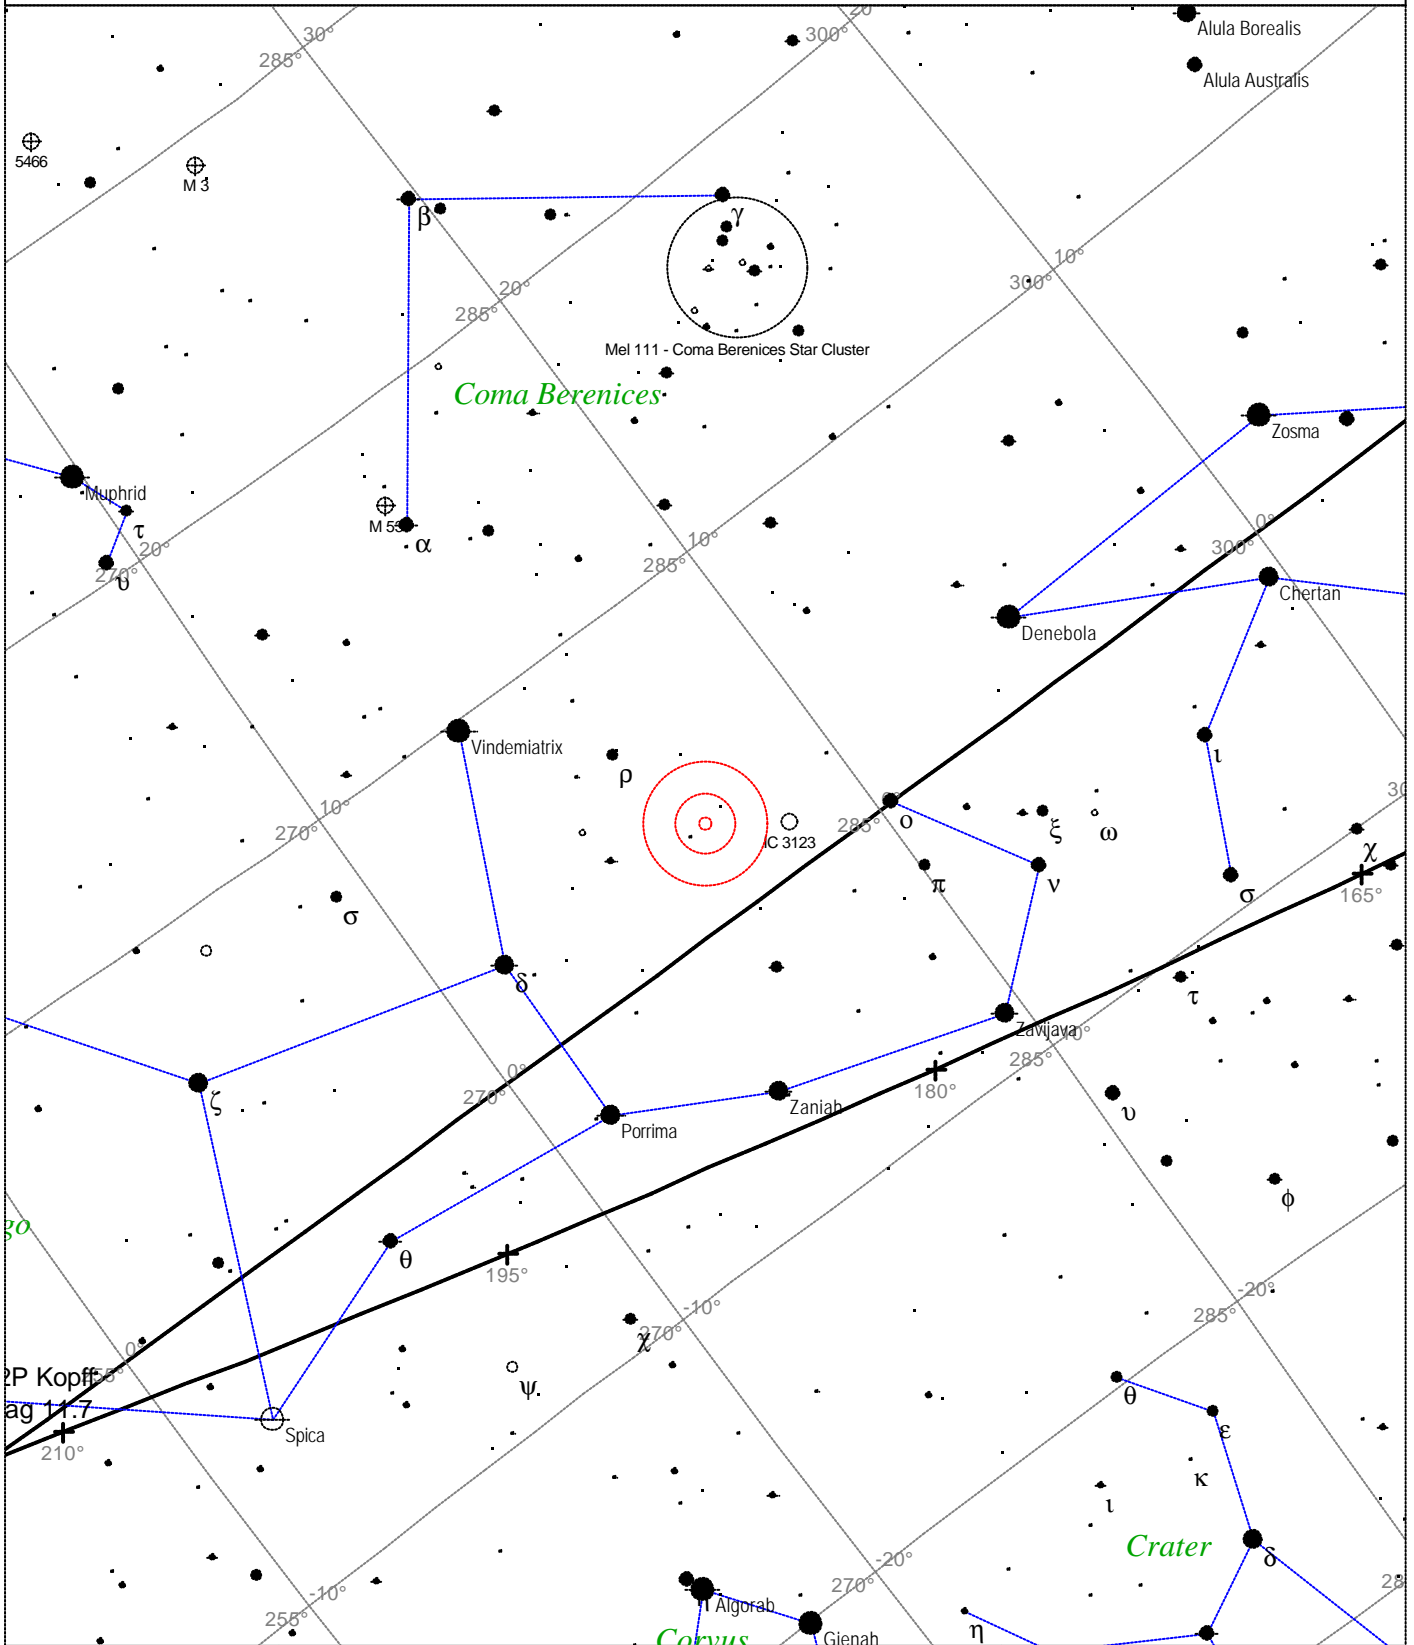

Messier 49 - Galaxy

STARS ● <3 ● 3.5 ● 4 ● 4.5 ● 5 ● 5.5	SYMBOLS ● Multiple star ○ Variable star ☄ Comet ☾ Galaxy □ Bright nebula	SYMBOLS □ Dark nebula ⊕ Globular cluster ○ Open cluster ♁ Planetary nebula ⊞ Quasar	SYMBOLS △ Radio source × X-ray source ○ Other object	<i>Messier 49 - Galaxy</i> Magnitude: 9.3 Surface brightness: 12.7 mag/sq arcmin Size: 9.8'x8.2' Position angle: 155° Right ascension: 12h 29m 53s Declination: +7° 59' 19" Constellation: Virgo

Local Time: 19:40:11 12-Sep-2002
Location: 53° 27' 0" N 2° 31' 0" W

UTC: 19:40:11 12-Sep-2002
RA: 12h29m53s Dec: +7° 59' Field: 45.0°

Sidereal Time: 18:56:39
Julian Day: 2452530.3196