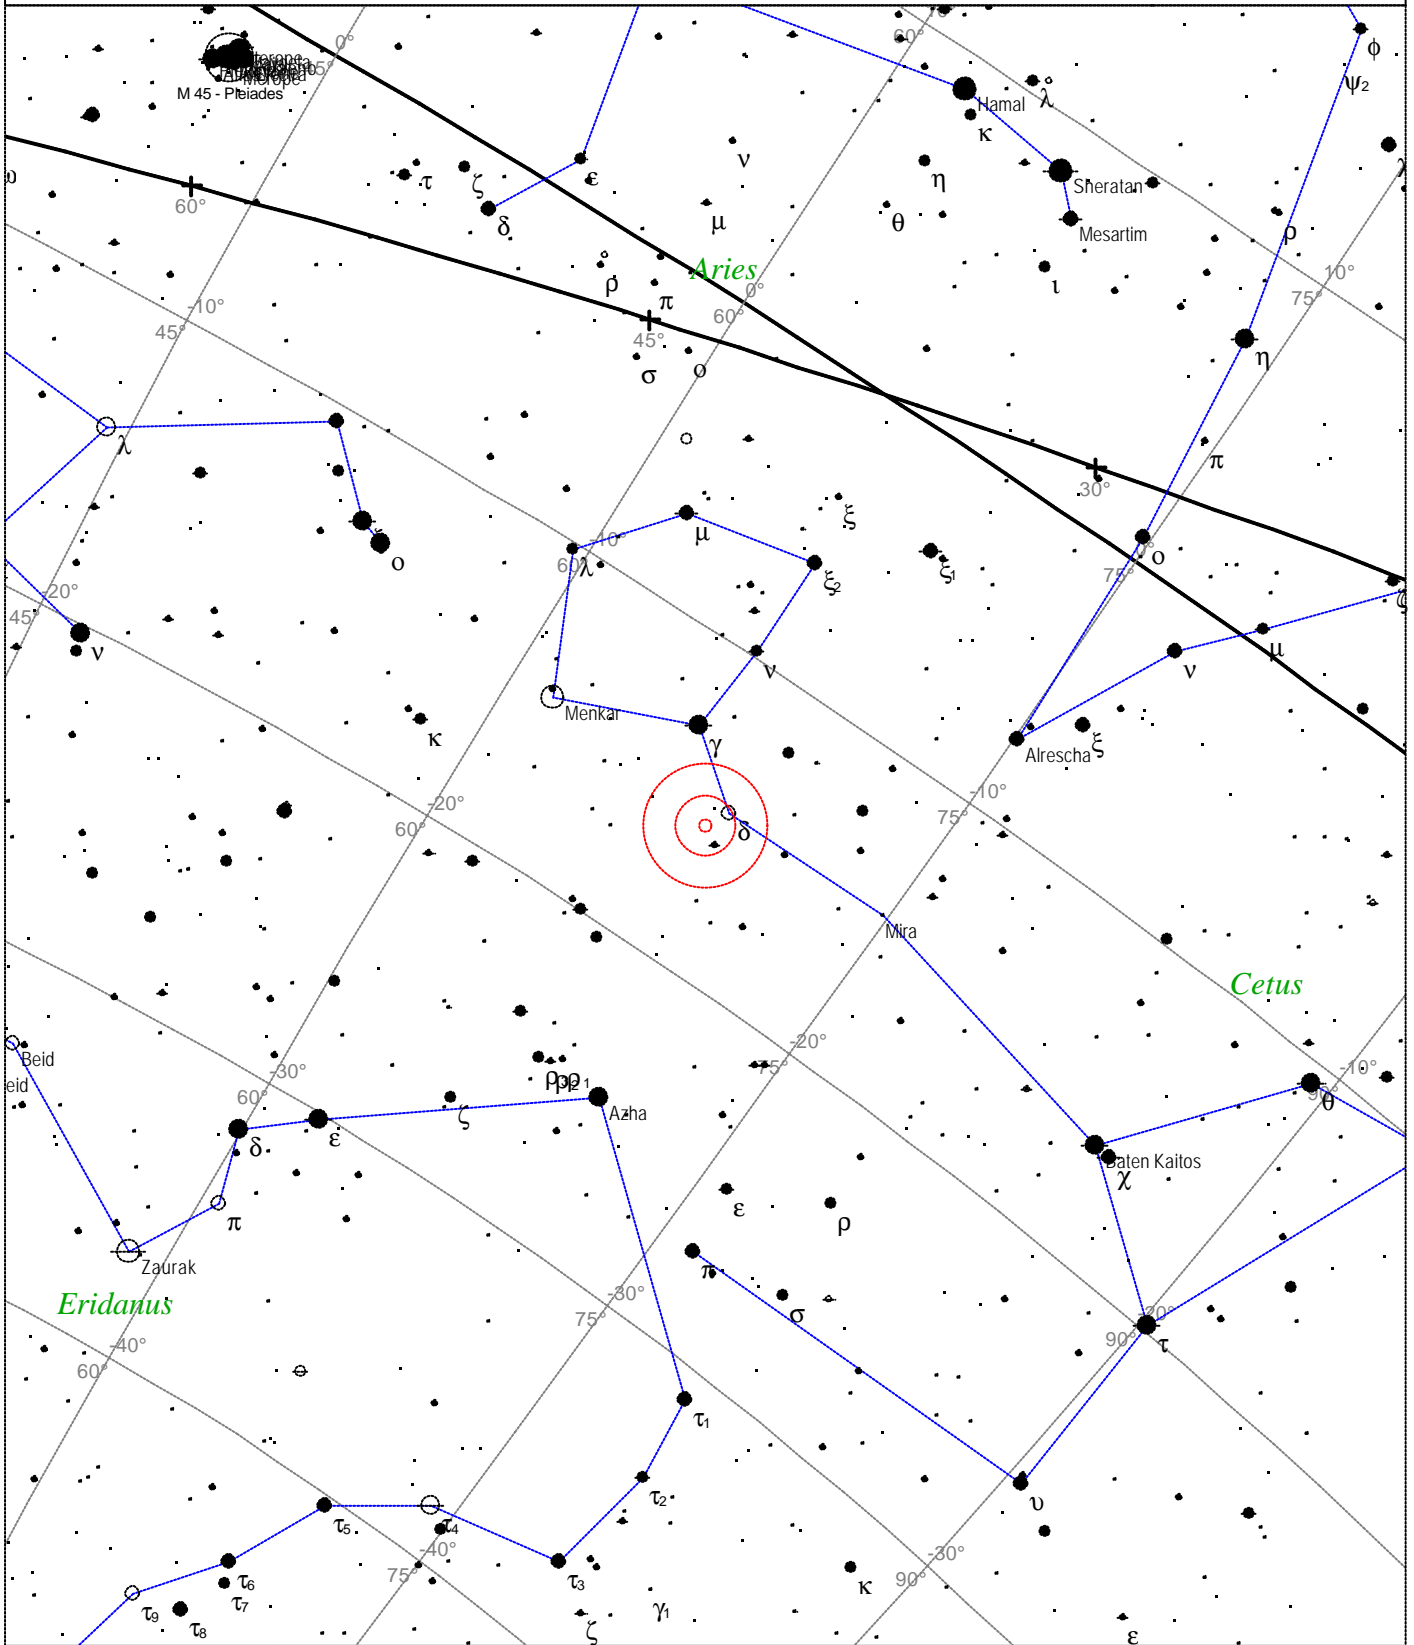

Messier 77 - Galaxy

STARS ● <3 ● 3.5 ● 4 ● 4.5 ● 5 ● 5.5 ● 6 ● 6.5 ● >7	SYMBOLS ● Multiple star ○ Variable star ☄ Comet ☉ Galaxy □ Bright nebula □ Dark nebula ⊕ Globular cluster ○ Open cluster ♁ Planetary nebula ⊞ Quasar △ Radio source × X-ray source ○ Other object	<i>Messier 77 - Galaxy</i> <i>Magnitude: 9.7</i> <i>Surface brightness: 10.6 mag/sq arcmin</i> <i>Size: 7.3'x6.3'</i> <i>Position angle: 70°</i> <i>Right ascension: 2h 42m 49s</i> <i>Declination: -0° 0' 2"</i> <i>Constellation: Cetus</i>

Local Time: 19:40:11 12-Sep-2002
Location: 53° 27' 0" N 2° 31' 0" W

UTC: 19:40:11 12-Sep-2002
RA: 2h42m49s Dec: -0° 00' Field: 45.0°

Sidereal Time: 18:56:39
Julian Day: 2452530.3196