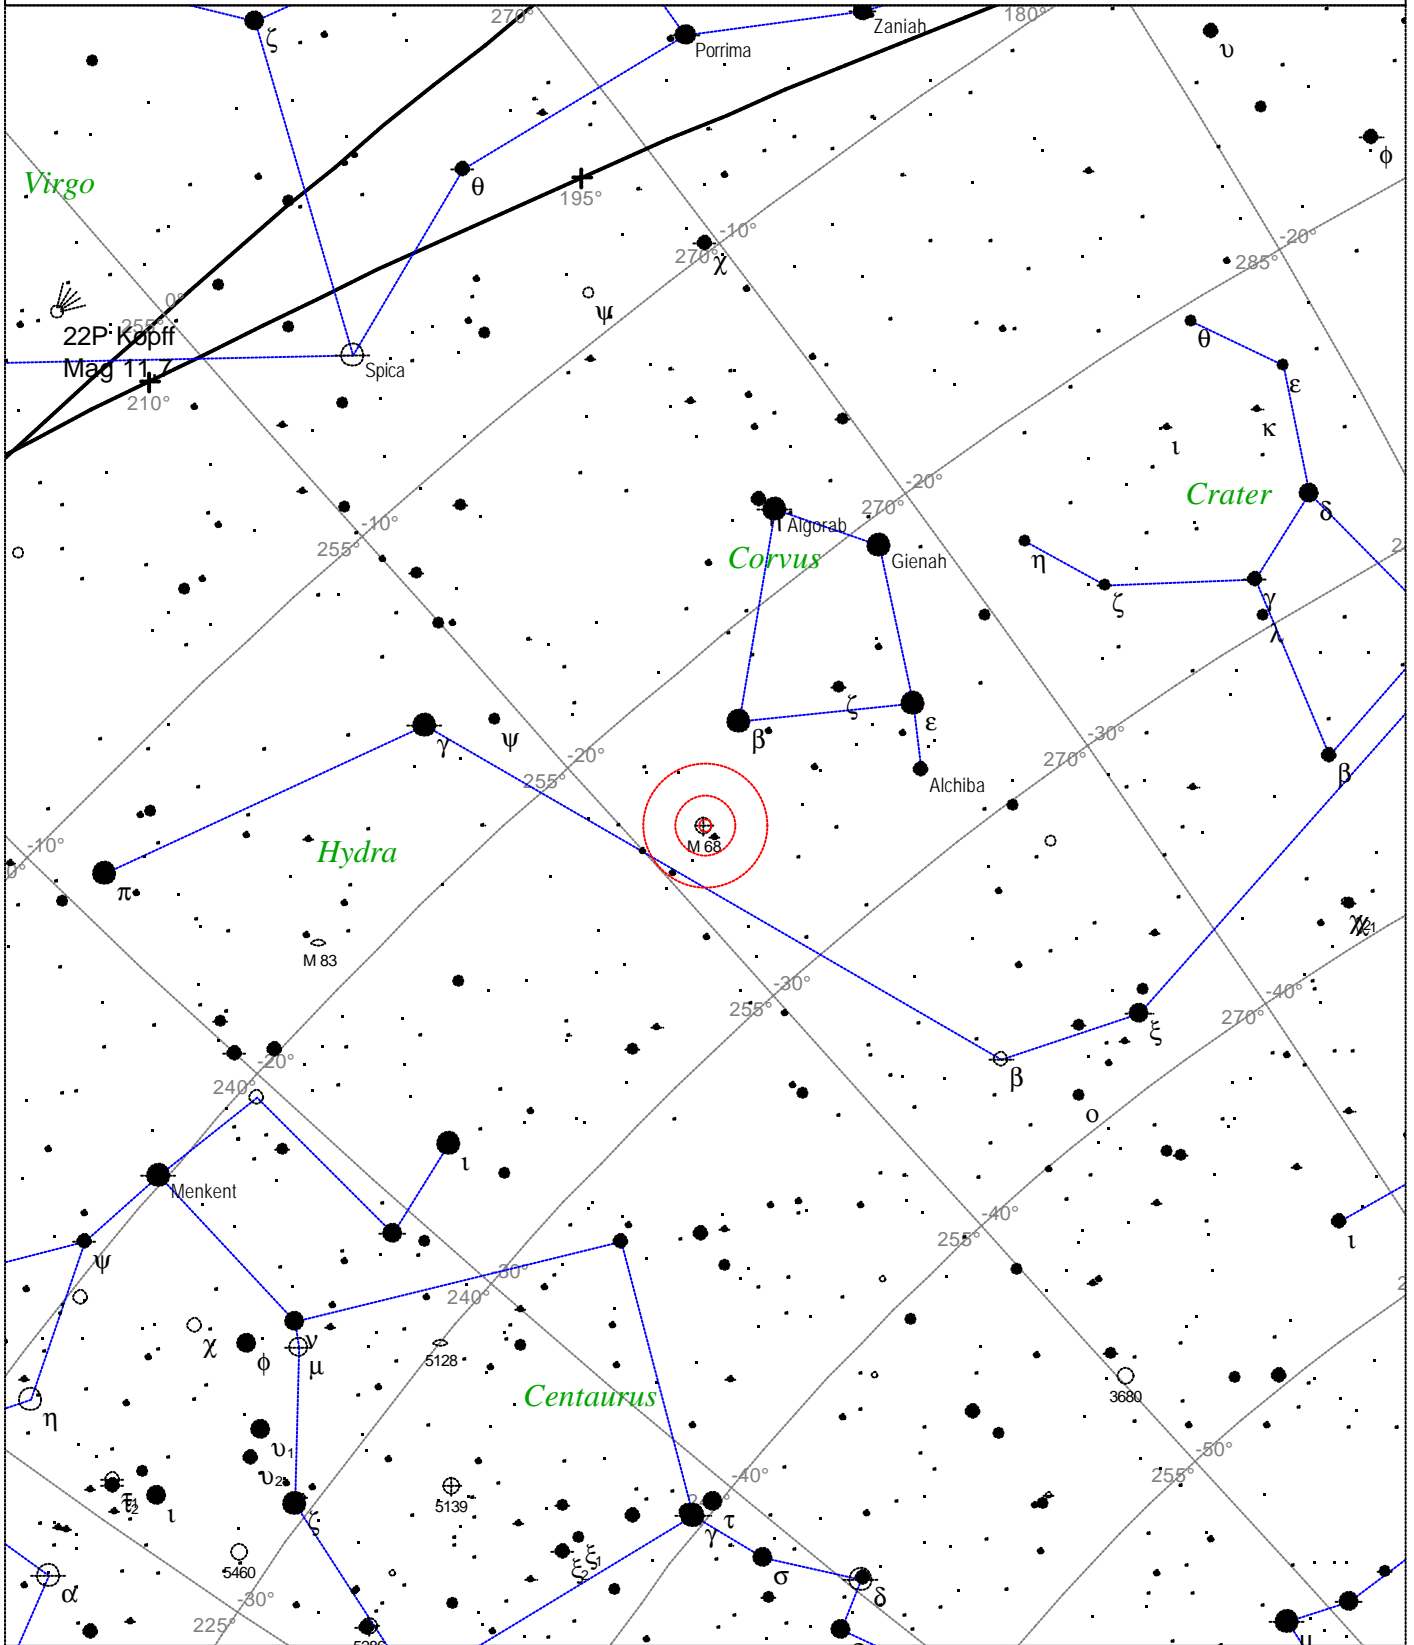

Messier 68 - Globular cluster

STARS ● <3 ● 3.5 ● 4 ● 4.5 ● 5 ● 5.5 ● 6 ● 6.5 ● >7	SYMBOLS ● Multiple star ○ Variable star ☄ Comet ☾ Galaxy □ Bright nebula ◻ Dark nebula ⊕ Globular cluster ○ Open cluster ⊕ Planetary nebula ⊗ Quasar △ Radio source × X-ray source ○ Other object	Messier 68 - Globular cluster Magnitude: 7.8 Size: 9.8' Right ascension: 12h 39m 34s Declination: -26° 45' 17" Constellation: Hydra

Local Time: 19:40:11 12-Sep-2002   UTC: 19:40:11 12-Sep-2002   Sidereal Time: 19:01:49
Location: 53° 6' 50" N 1° 13' 20" W   RA: 12h39m34s Dec: -26° 45' Field: 45.0°   Julian Day: 2452530.3196