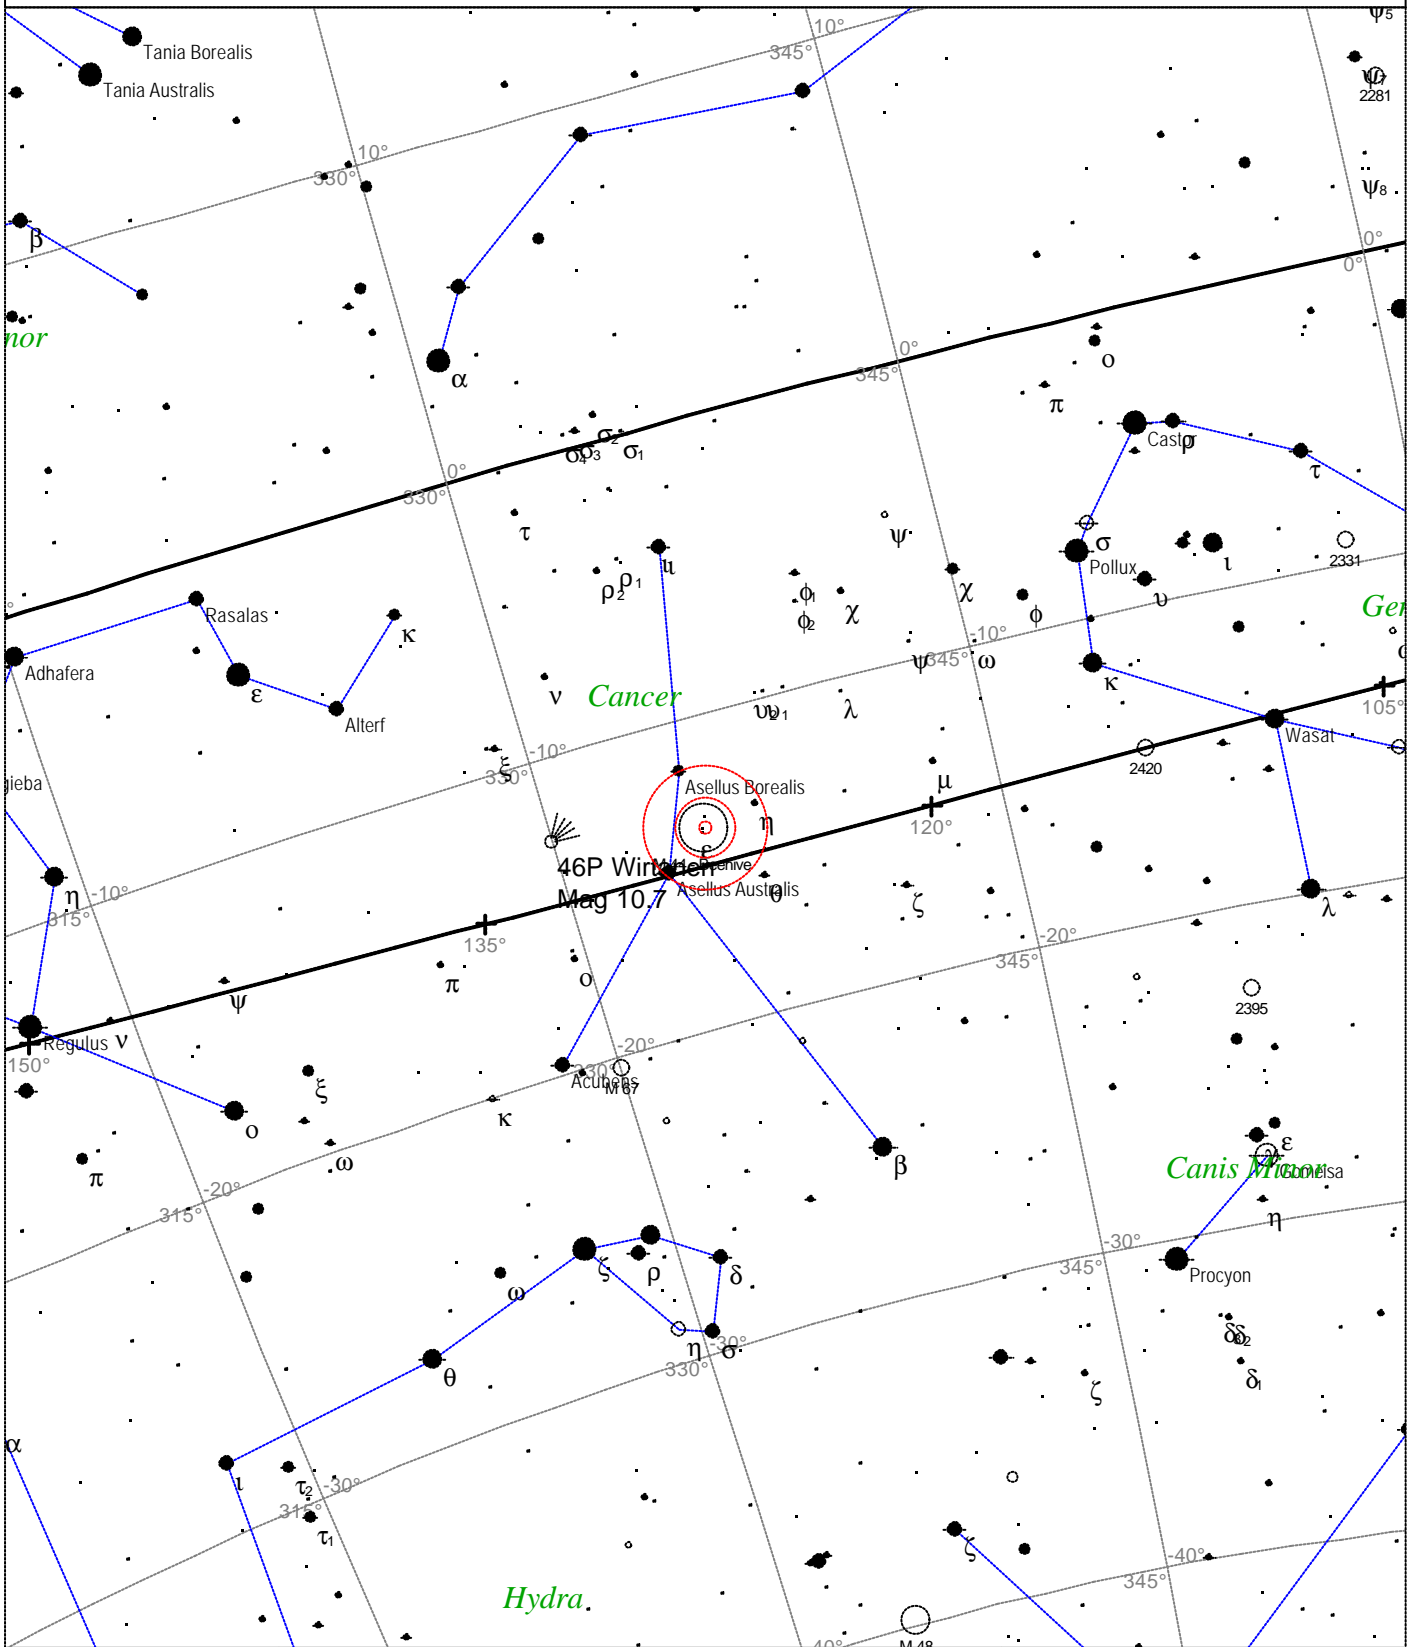

Messier 44 - Beehive Cluster

STARS		SYMBOLS			Messier 44 - Beehive Cluster Magnitude: 3.1 Size: 95.0' Right ascension: 8h 40m 4s Declination: +19° 39' 56" Constellation: Cancer
● <3	· 6	● Multiple star	□ Dark nebula	△ Radio source	
● 3.5	· >6.5	○ Variable star	⊕ Globular cluster	× X-ray source	
● 4		☄ Comet	○ Open cluster	○ Other object	
● 4.5		☄ Galaxy	♁ Planetary nebula		
● 5		□ Bright nebula	☄ Quasar		
● 5.5					

Local Time: 19:40:11 12-Sep-2002
Location: 53° 27' 0" N 2° 31' 0" W

UTC: 19:40:11 12-Sep-2002
RA: 8h40m04s Dec: +19° 39' Field: 45.0°

Sidereal Time: 18:56:39
Julian Day: 2452530.3196