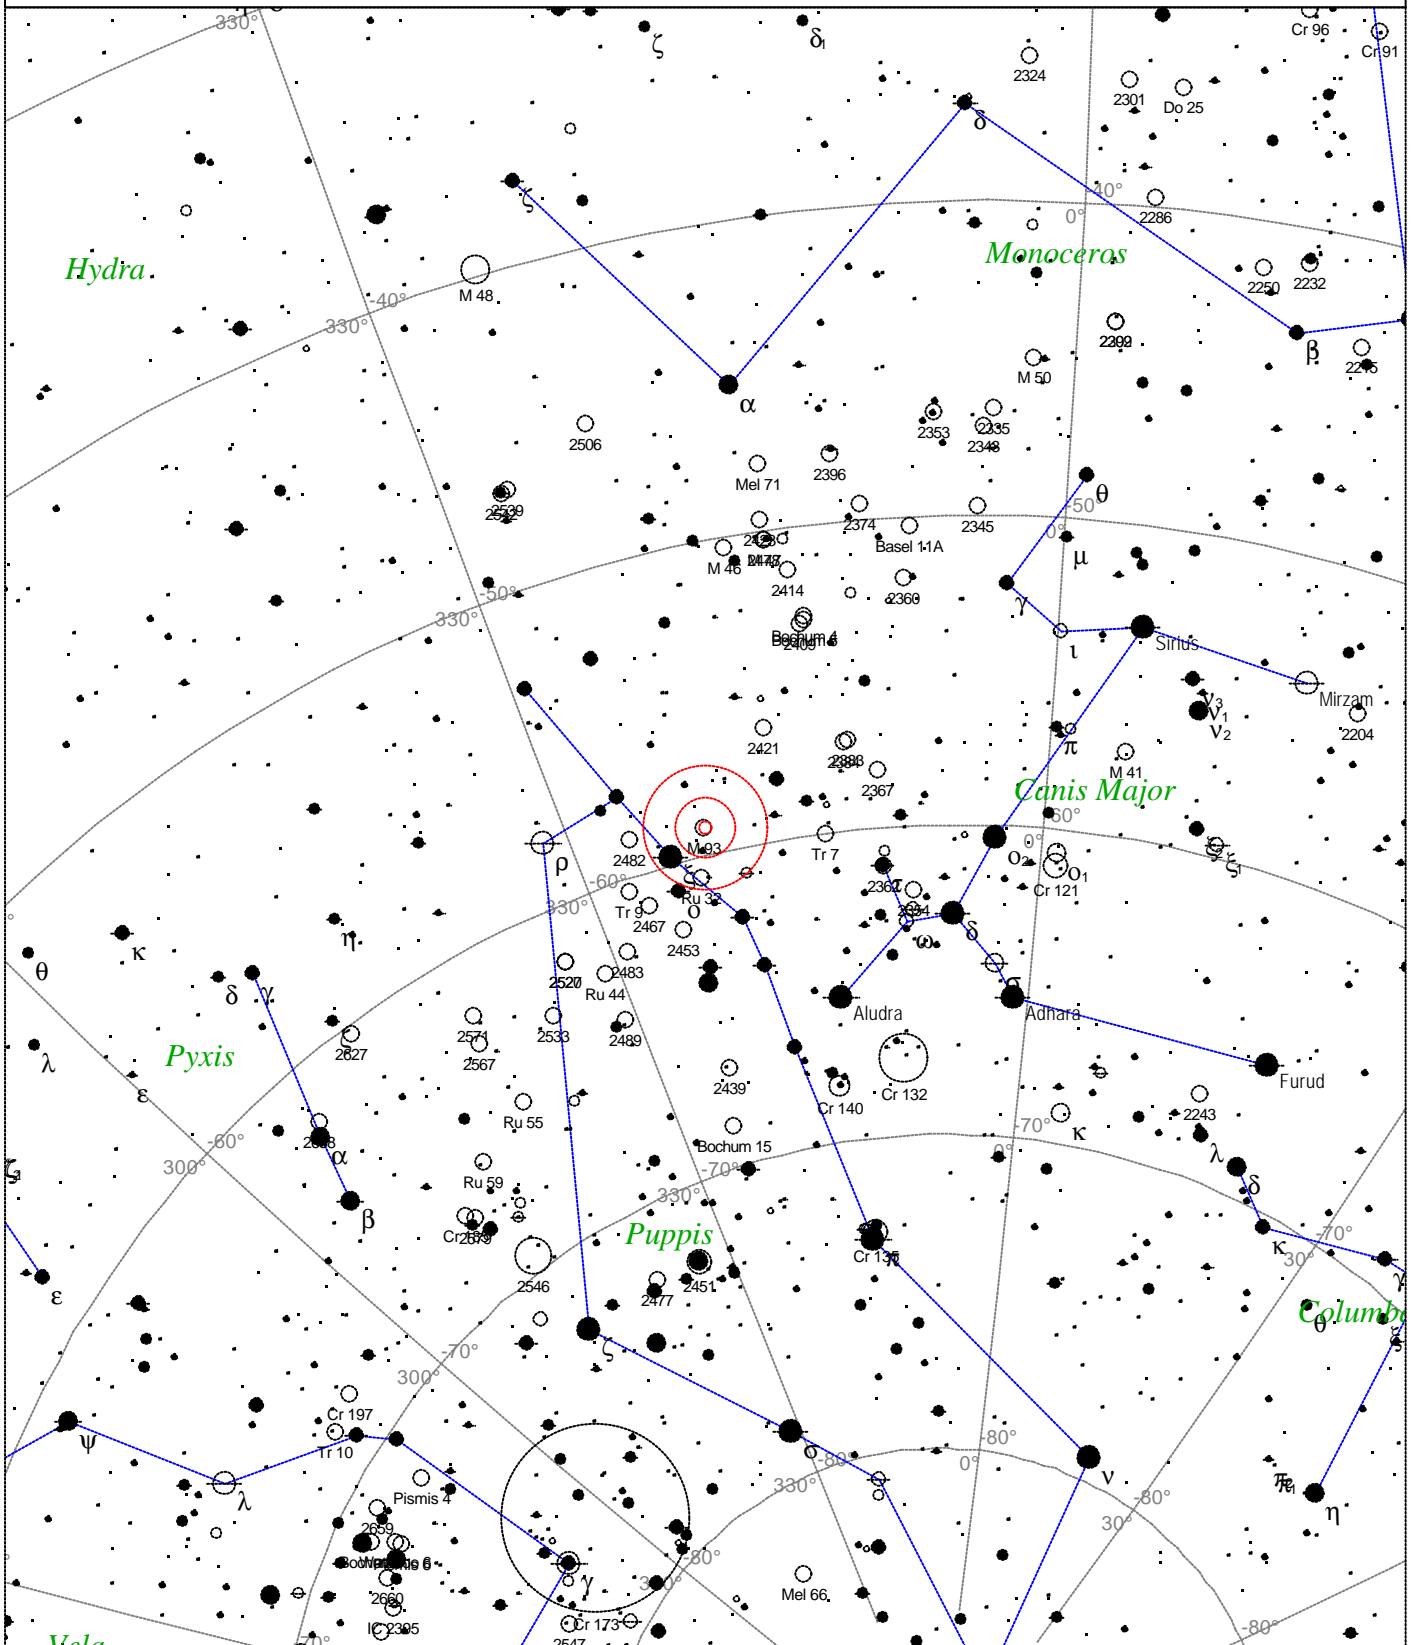

Messier 93 - Open cluster

STARS		SYMBOLS			Messier 93 - Open cluster Magnitude: 6.2 Size: 22.0' Right ascension: 7h 44m 34s Declination: -23° 51' 16" Constellation: Puppis
● <3	· 6	● Multiple star	□ Dark nebula	△ Radio source	
● 3.5	· 6.5	○ Variable star	⊕ Globular cluster	× X-ray source	
● 4	· >7	☄ Comet	○ Open cluster	○ Other object	
● 4.5		☾ Galaxy	⊕ Planetary nebula		
● 5		□ Bright nebula	☄ Quasar		
● 5.5					

Local Time: 19:40:11 12-Sep-2002
Location: 53° 27' 0" N 2° 31' 0" W

UTC: 19:40:11 12-Sep-2002
RA: 7h44m34s Dec: -23° 51' Field: 45.0°

Sidereal Time: 18:56:39
Julian Day: 2452530.3196