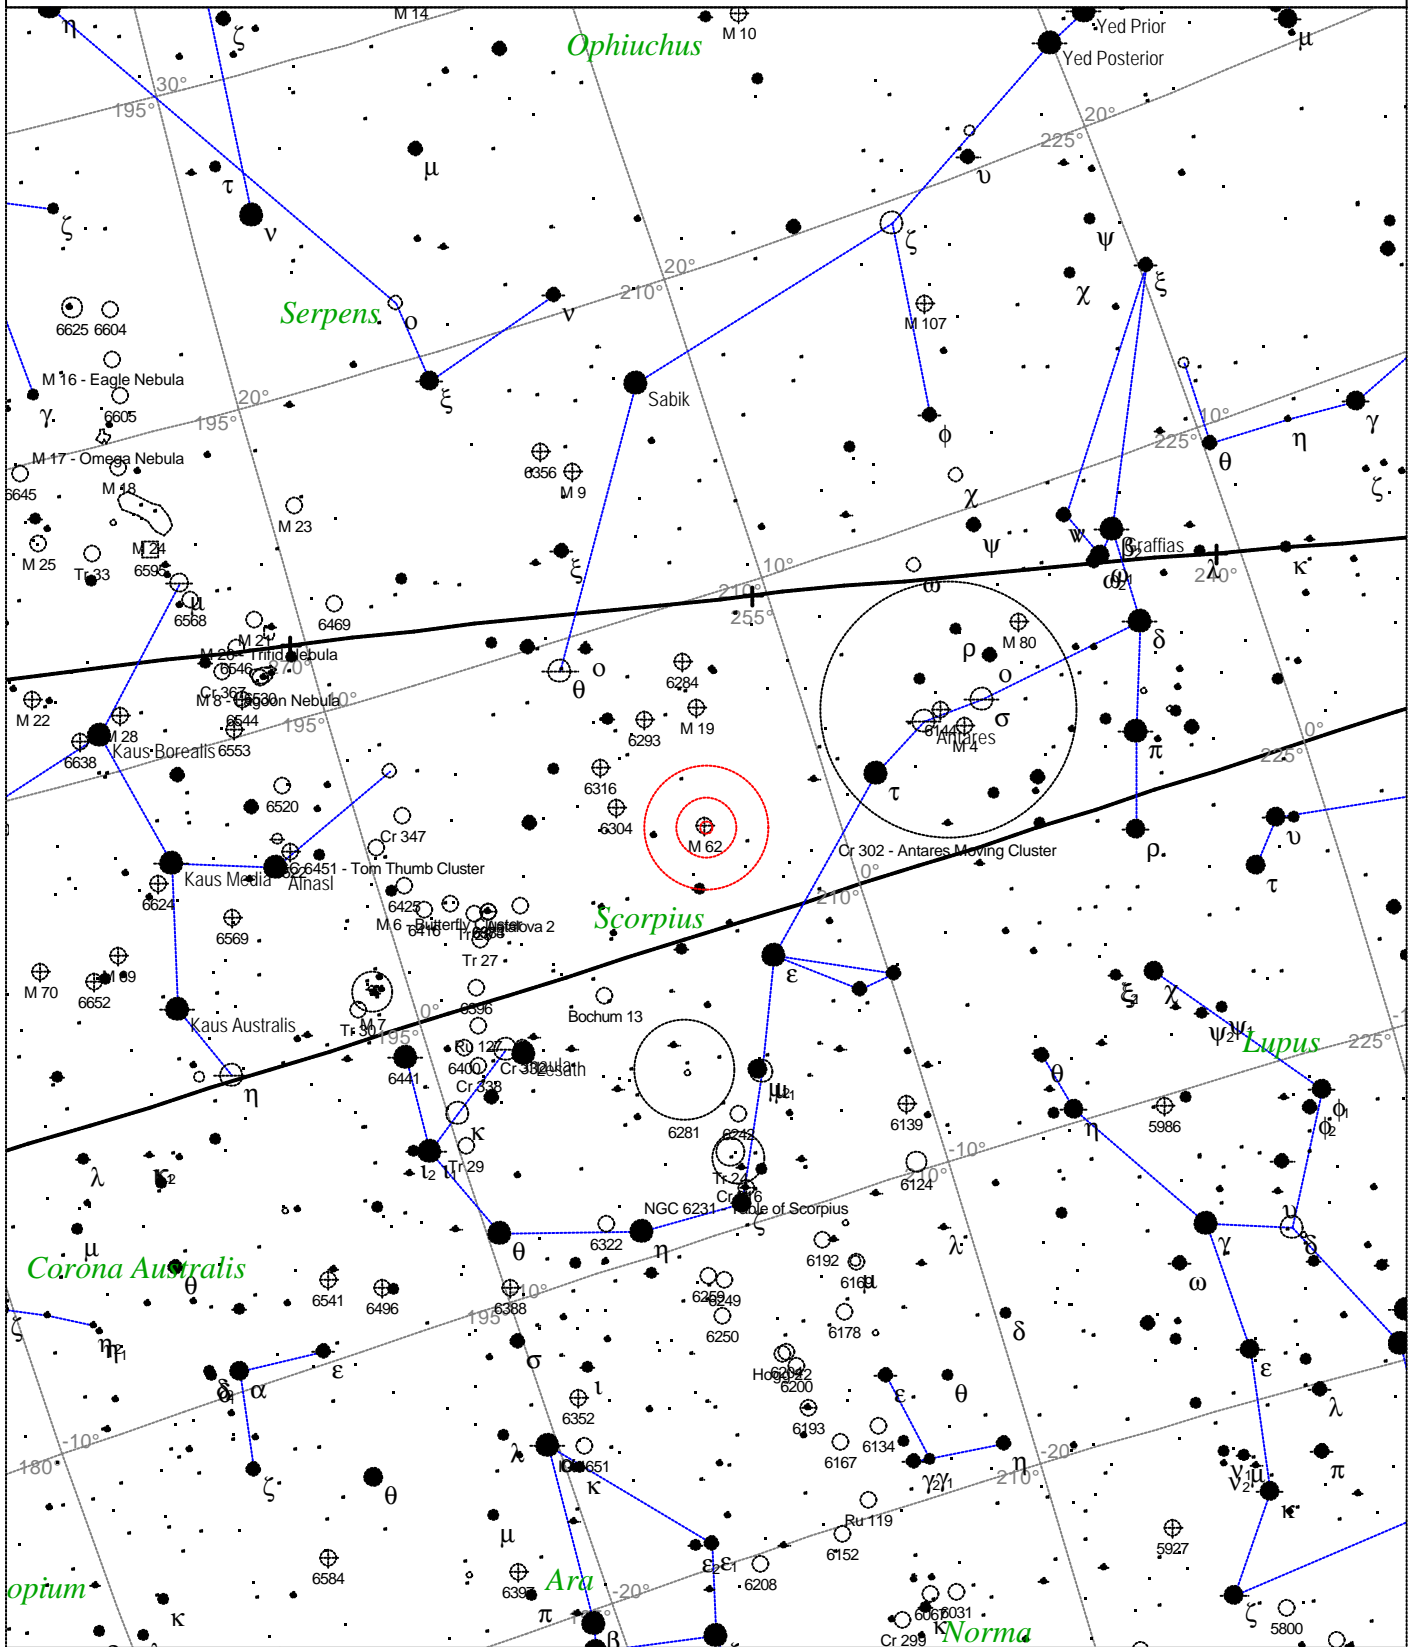

Messier 62 - Globular Cluster

STARS ● <3 ● 3.5 ● 4 ● 4.5 ● 5 ● 5.5 ● 6 ● 6.5 ● >7	SYMBOLS ● Multiple star ○ Variable star ☄ Comet ☐ Galaxy ☐ Bright nebula ☐ Dark nebula ⊕ Globular cluster ○ Open cluster ⊕ Planetary nebula ☒ Quasar △ Radio source × X-ray source ○ Other object	Messier 62 - Globular Cluster Magnitude: 6.5 Size: 14.1' Right ascension: 17h 1m 22s Declination: -30° 07' 2" Constellation: Ophiuchus

Local Time: 19:40:11 12-Sep-2002   UTC: 19:40:11 12-Sep-2002   Sidereal Time: 19:01:49
Location: 53° 6' 50" N 1° 13' 20" W   RA: 17h01m22s Dec: -30° 07' Field: 45.0°   Julian Day: 2452530.3196