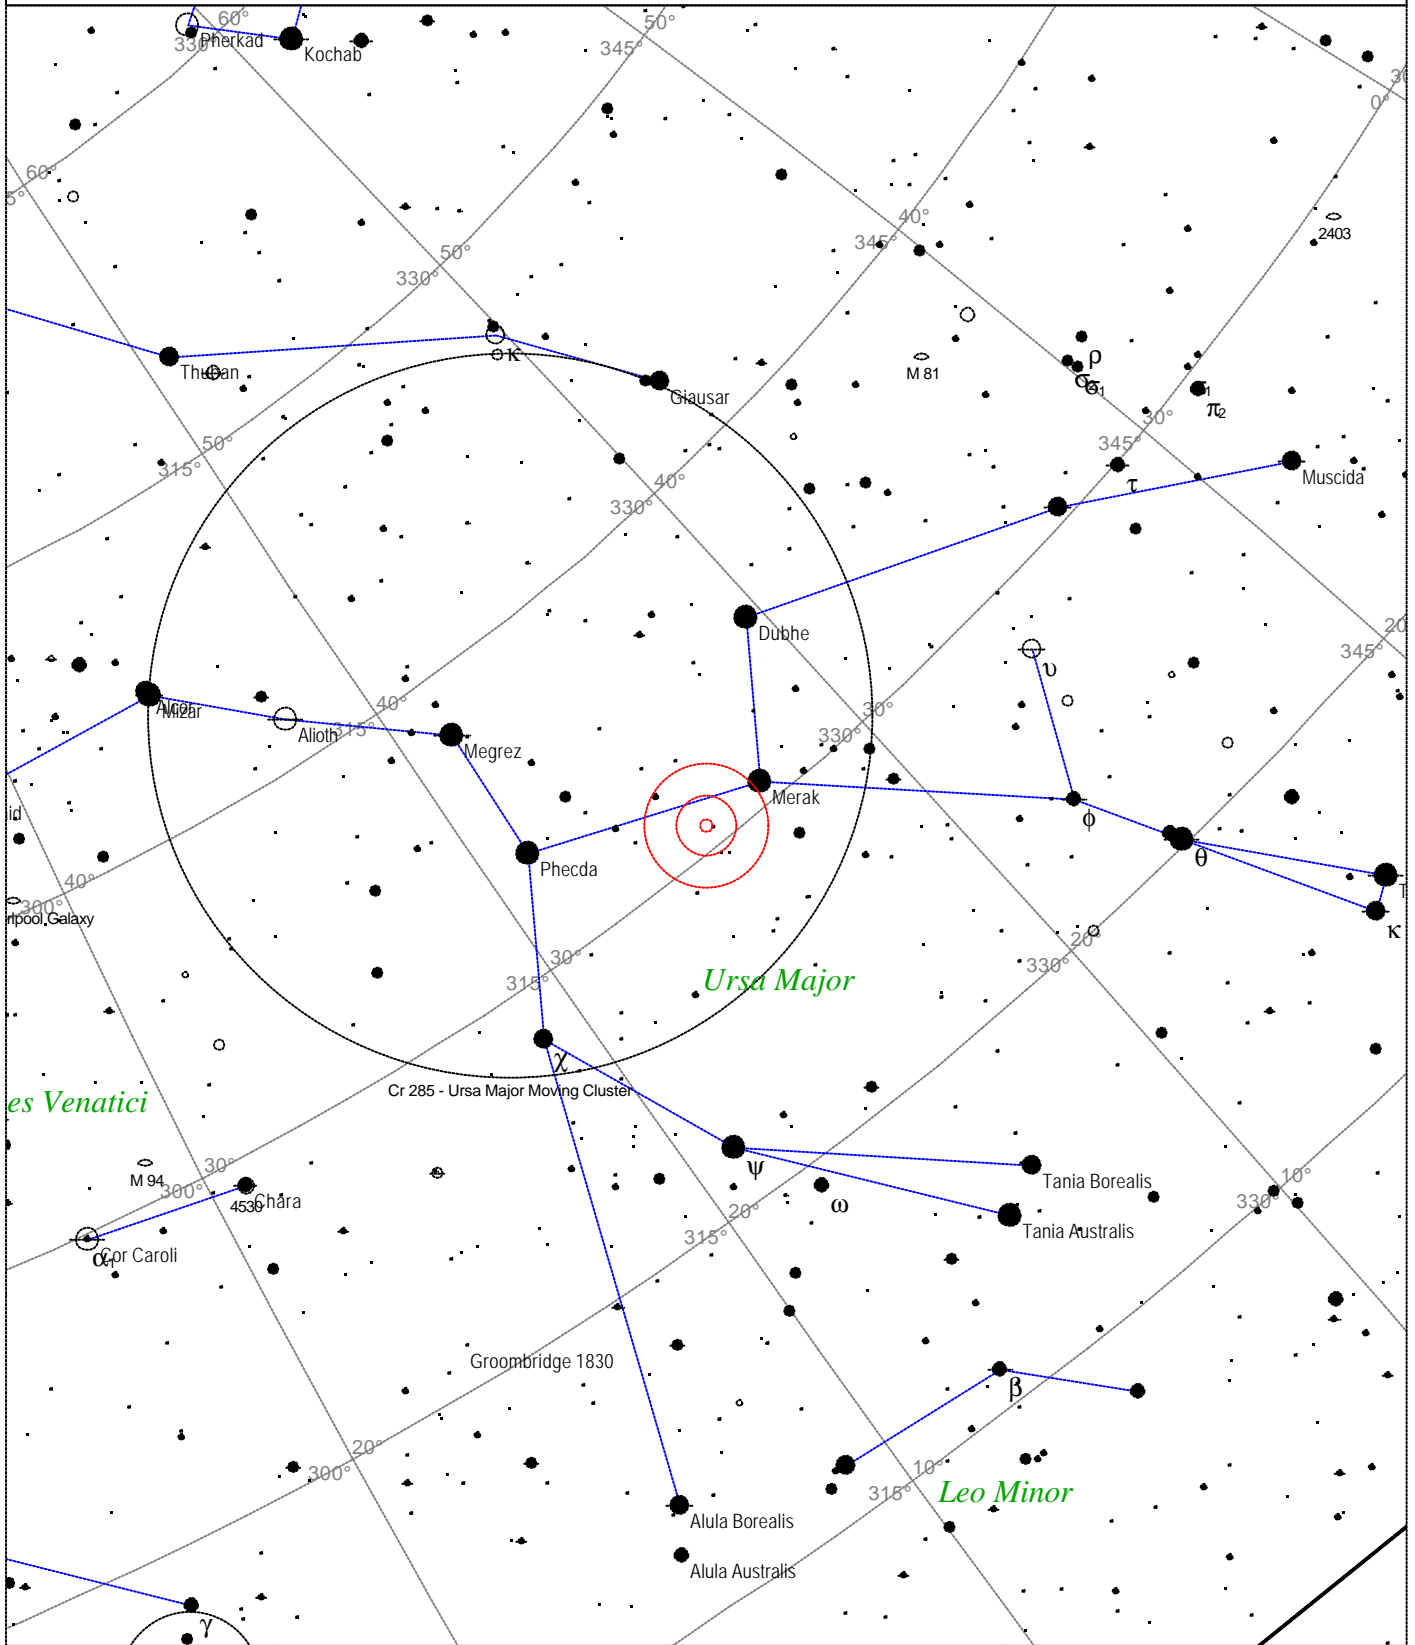

Messier 97 - Owl Nebula

STARS ● <3 ● 3.5 ● 4 ● 4.5 ● 5 ● 5.5	SYMBOLS ● Multiple star ○ Variable star ☄ Comet ☉ Galaxy □ Bright nebula	SYMBOLS □ Dark nebula ⊕ Globular cluster ○ Open cluster ♁ Planetary nebula ⊞ Quasar △ Radio source × X-ray source ○ Other object	<i>Messier 97 - Owl Nebula</i> Type of object: Planetary nebula Magnitude: 12.0 Size: 3.2' Right ascension: 11h 14m 54s Declination: +55° 0' 26" Constellation: Ursa Major

Local Time: 19:40:11 12-Sep-2002
Location: 53° 27' 0" N 2° 31' 0" W

UTC: 19:40:11 12-Sep-2002
RA: 11h14m54s Dec: +55° 00' Field: 45.0°

Sidereal Time: 18:56:39
Julian Day: 2452530.3196