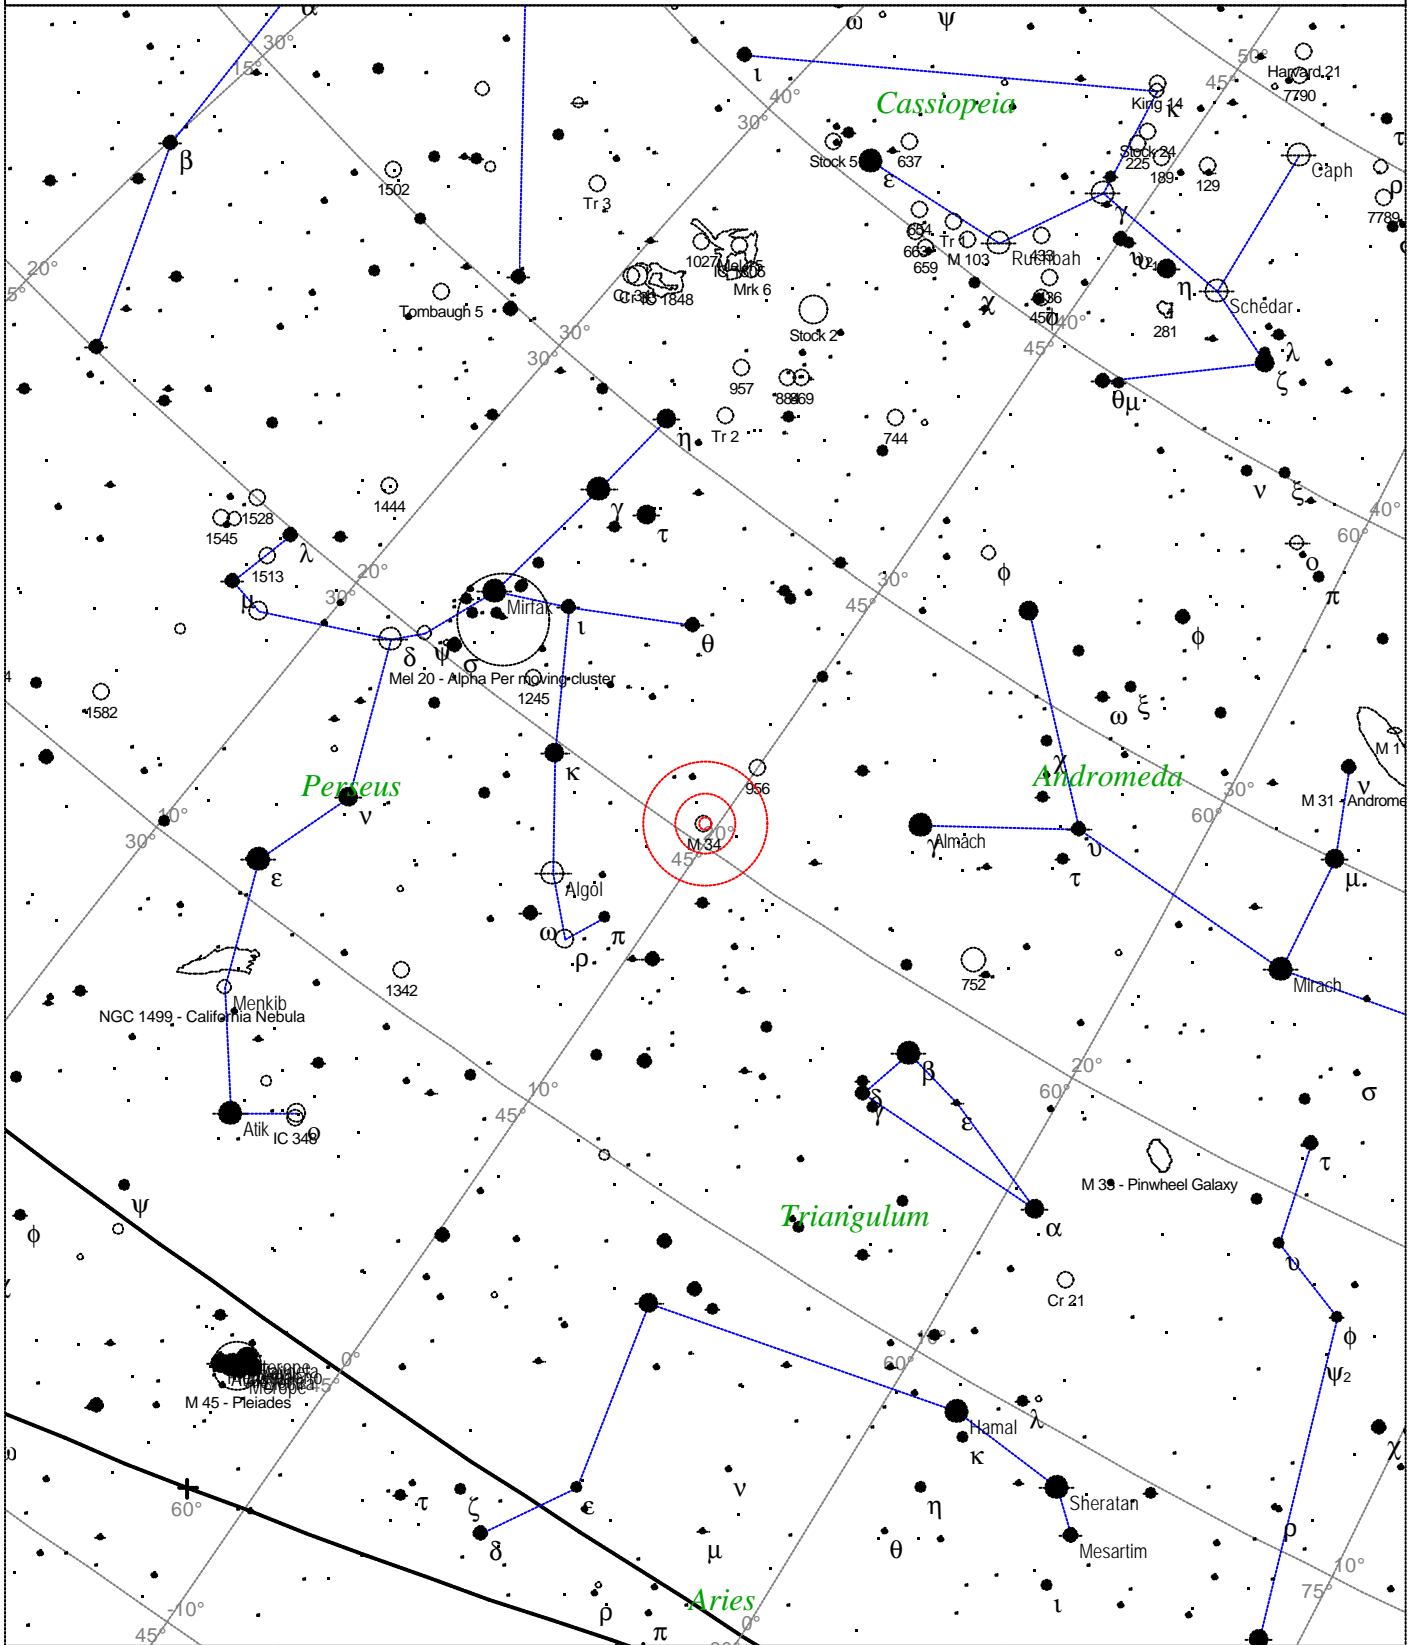

Messier 34 - Open Cluster

STARS	SYMBOLS			Messier 34 - Open cluster
● <3	● Multiple star	◻ Dark nebula	△ Radio source	Magnitude: 5.2
● 3.5	○ Variable star	⊕ Globular cluster	× X-ray source	Size: 35.0'
● 4	☄ Comet	○ Open cluster	○ Other object	Right ascension: 2h 42m 15s
● 4.5	☾ Galaxy	⊕ Planetary nebula		Declination: +42° 46' 16"
● 5	◻ Bright nebula	☄ Quasar		Constellation: Perseus
● 5.5				

Local Time: 19:40:11 12-Sep-2002
Location: 53° 27' 0" N 2° 31' 0" W

UTC: 19:40:11 12-Sep-2002
RA: 2h42m15s Dec: +42° 46' Field: 45.0°

Sidereal Time: 18:56:39
Julian Day: 2452530.3196