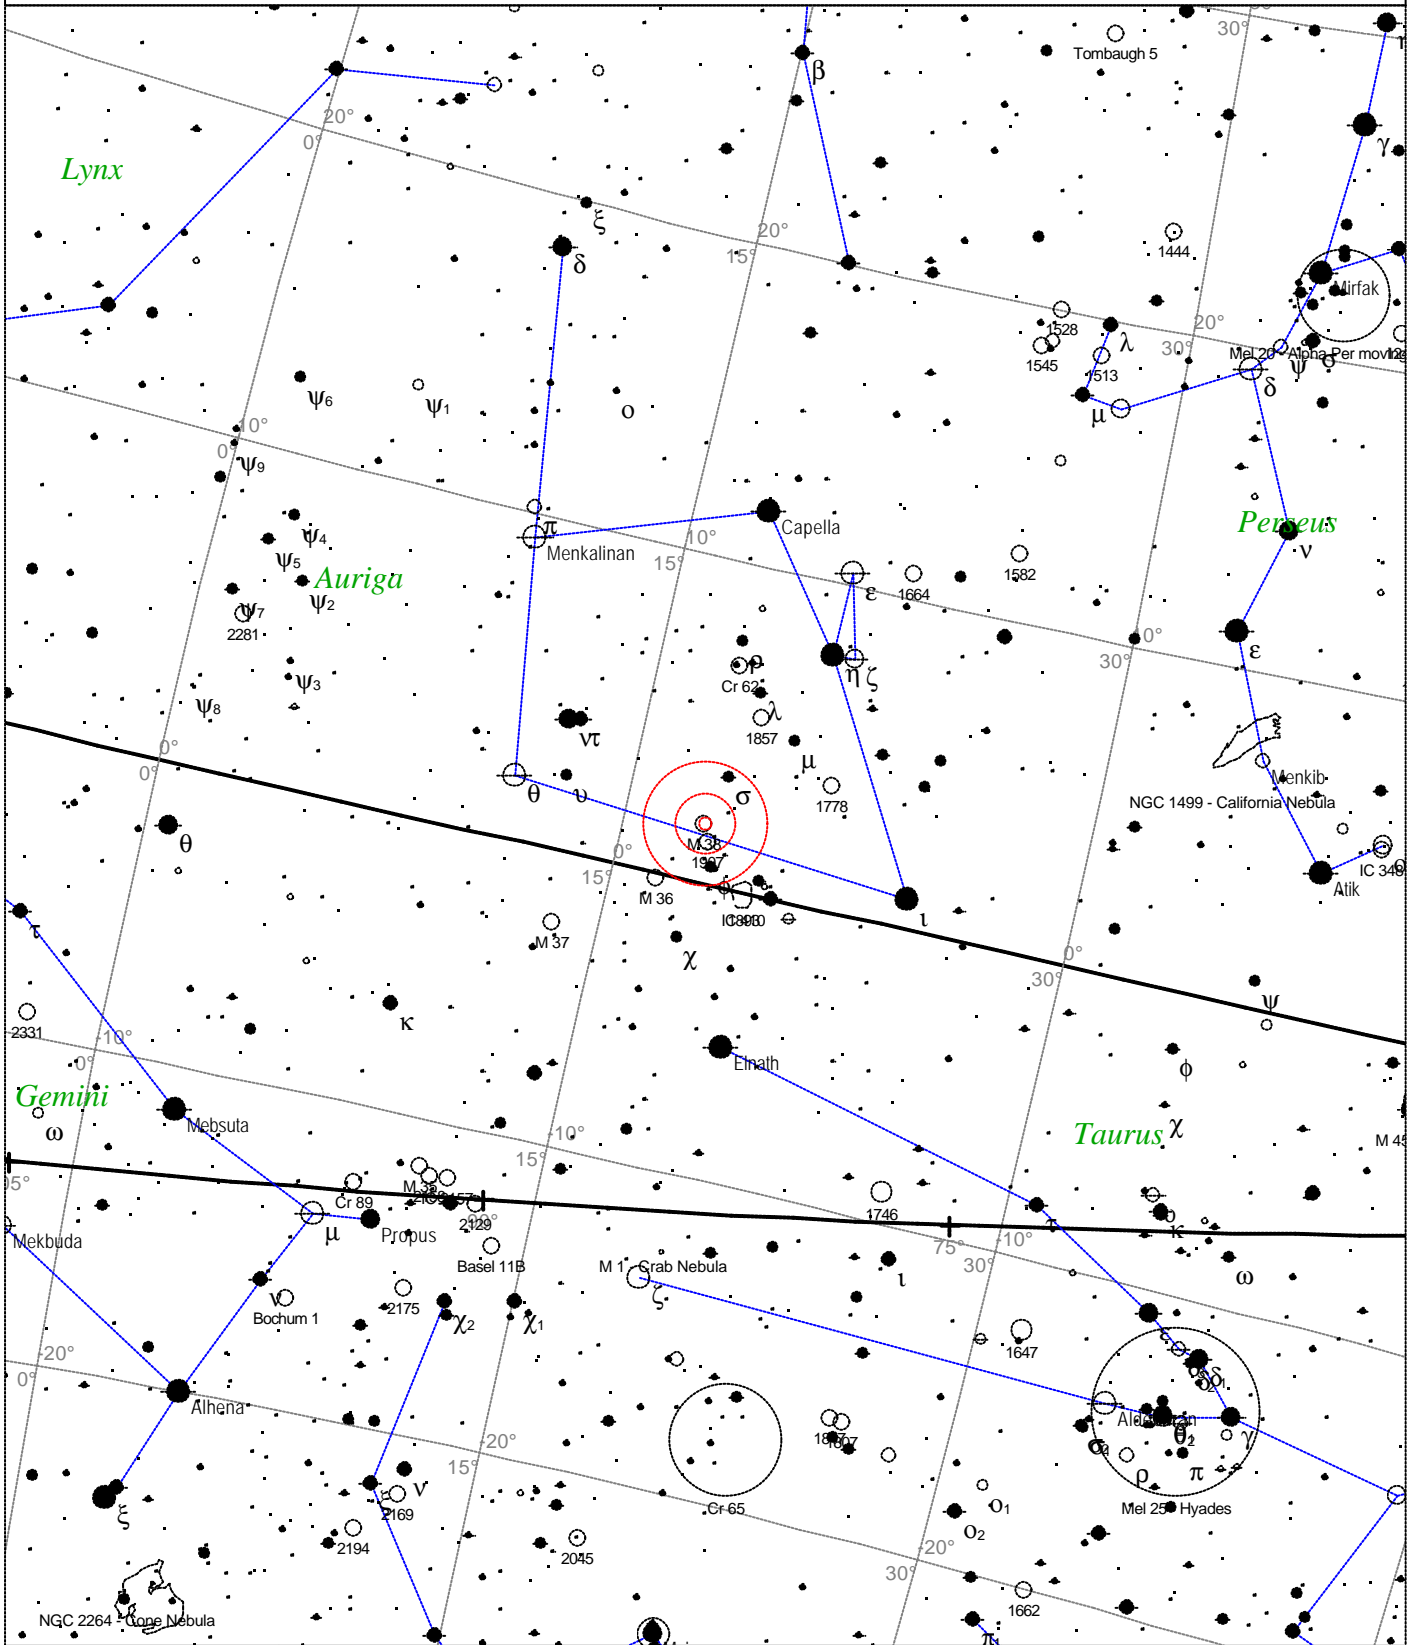

Messier 38 - Open Cluster

STARS		SYMBOLS			Messier 38 - Open cluster Magnitude: 6.4 Size: 21.0' Right ascension: 5h 28m 52s Declination: +35° 51' 23" Constellation: Auriga
● <3	● 6	● Multiple star	◻ Dark nebula	△ Radio source	
● 3.5	● 6.5	○ Variable star	⊕ Globular cluster	✕ X-ray source	
● 4	● >7	☄ Comet	○ Open cluster	○ Other object	
● 4.5		☾ Galaxy	⊕ Planetary nebula		
● 5		◻ Bright nebula	☄ Quasar		
● 5.5					

Local Time: 19:40:11 12-Sep-2002
Location: 53° 27' 0" N 2° 31' 0" W

UTC: 19:40:11 12-Sep-2002
RA: 5h28m52s Dec: +35° 51' Field: 45.0°

Sidereal Time: 18:56:39
Julian Day: 2452530.3196