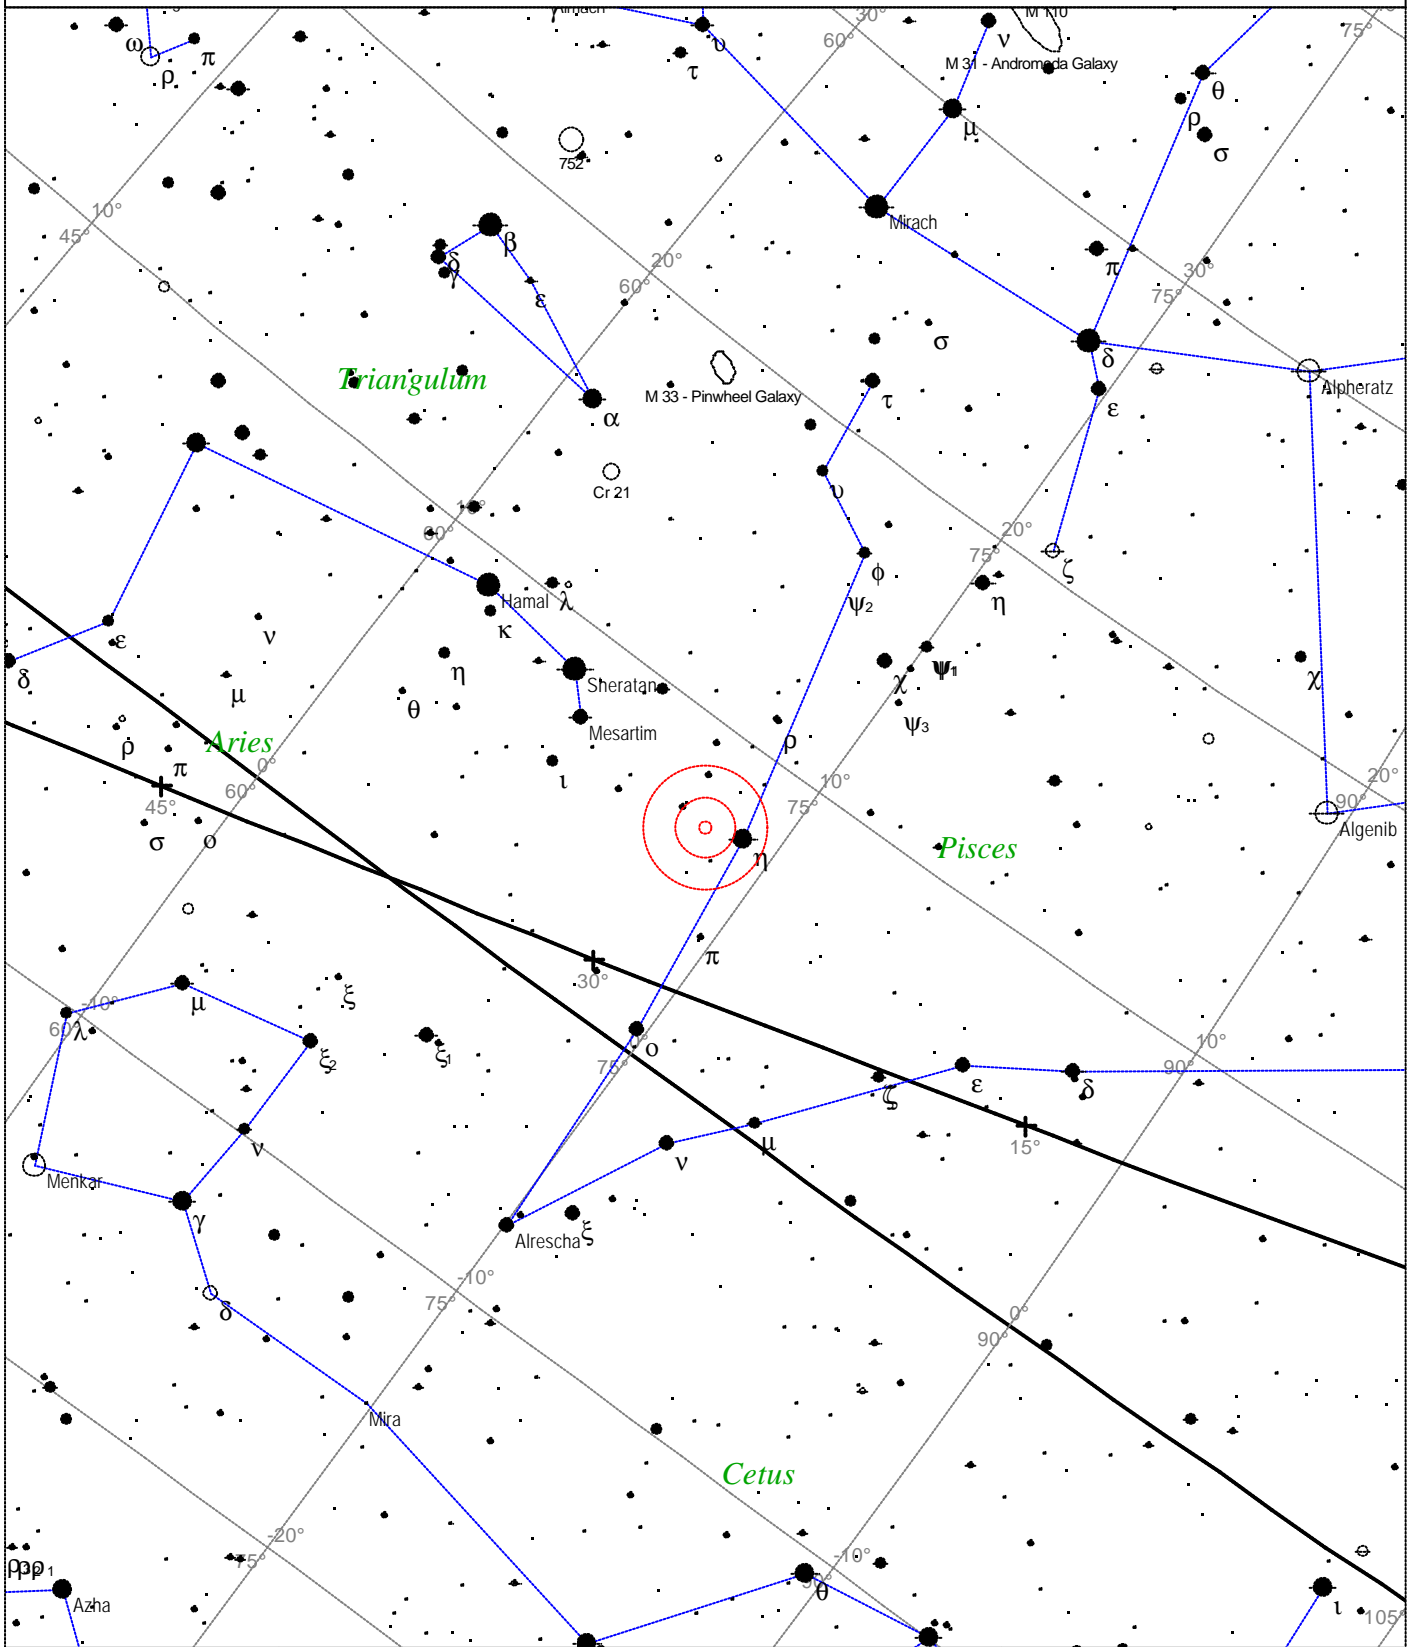

Messier 74 - Galaxy

STARS ● <3 ● 3.5 ● 4 ● 4.5 ● 5 ● 5.5 ● 6 ● 6.5 ● >7	SYMBOLS ● Multiple star ○ Variable star ☄ Comet ☉ Galaxy □ Bright nebula □ Dark nebula ⊕ Globular cluster ○ Open cluster ♁ Planetary nebula ⊞ Quasar △ Radio source × X-ray source ○ Other object	<i>Messier 74 - Galaxy</i> <i>Magnitude: 9.8</i> <i>Surface brightness: 12.3 mag/sq arcmin</i> <i>Size: 10.0'x9.4'</i> <i>Position angle: 25°</i> <i>Right ascension: 1h 36m 50s</i> <i>Declination: +15° 47' 48"</i> <i>Constellation: Pisces</i>

Local Time: 19:40:11 12-Sep-2002
Location: 53° 27' 0" N 2° 31' 0" W

UTC: 19:40:11 12-Sep-2002
RA: 1h36m50s Dec: +15° 47' Field: 45.0°

Sidereal Time: 18:56:39
Julian Day: 2452530.3196