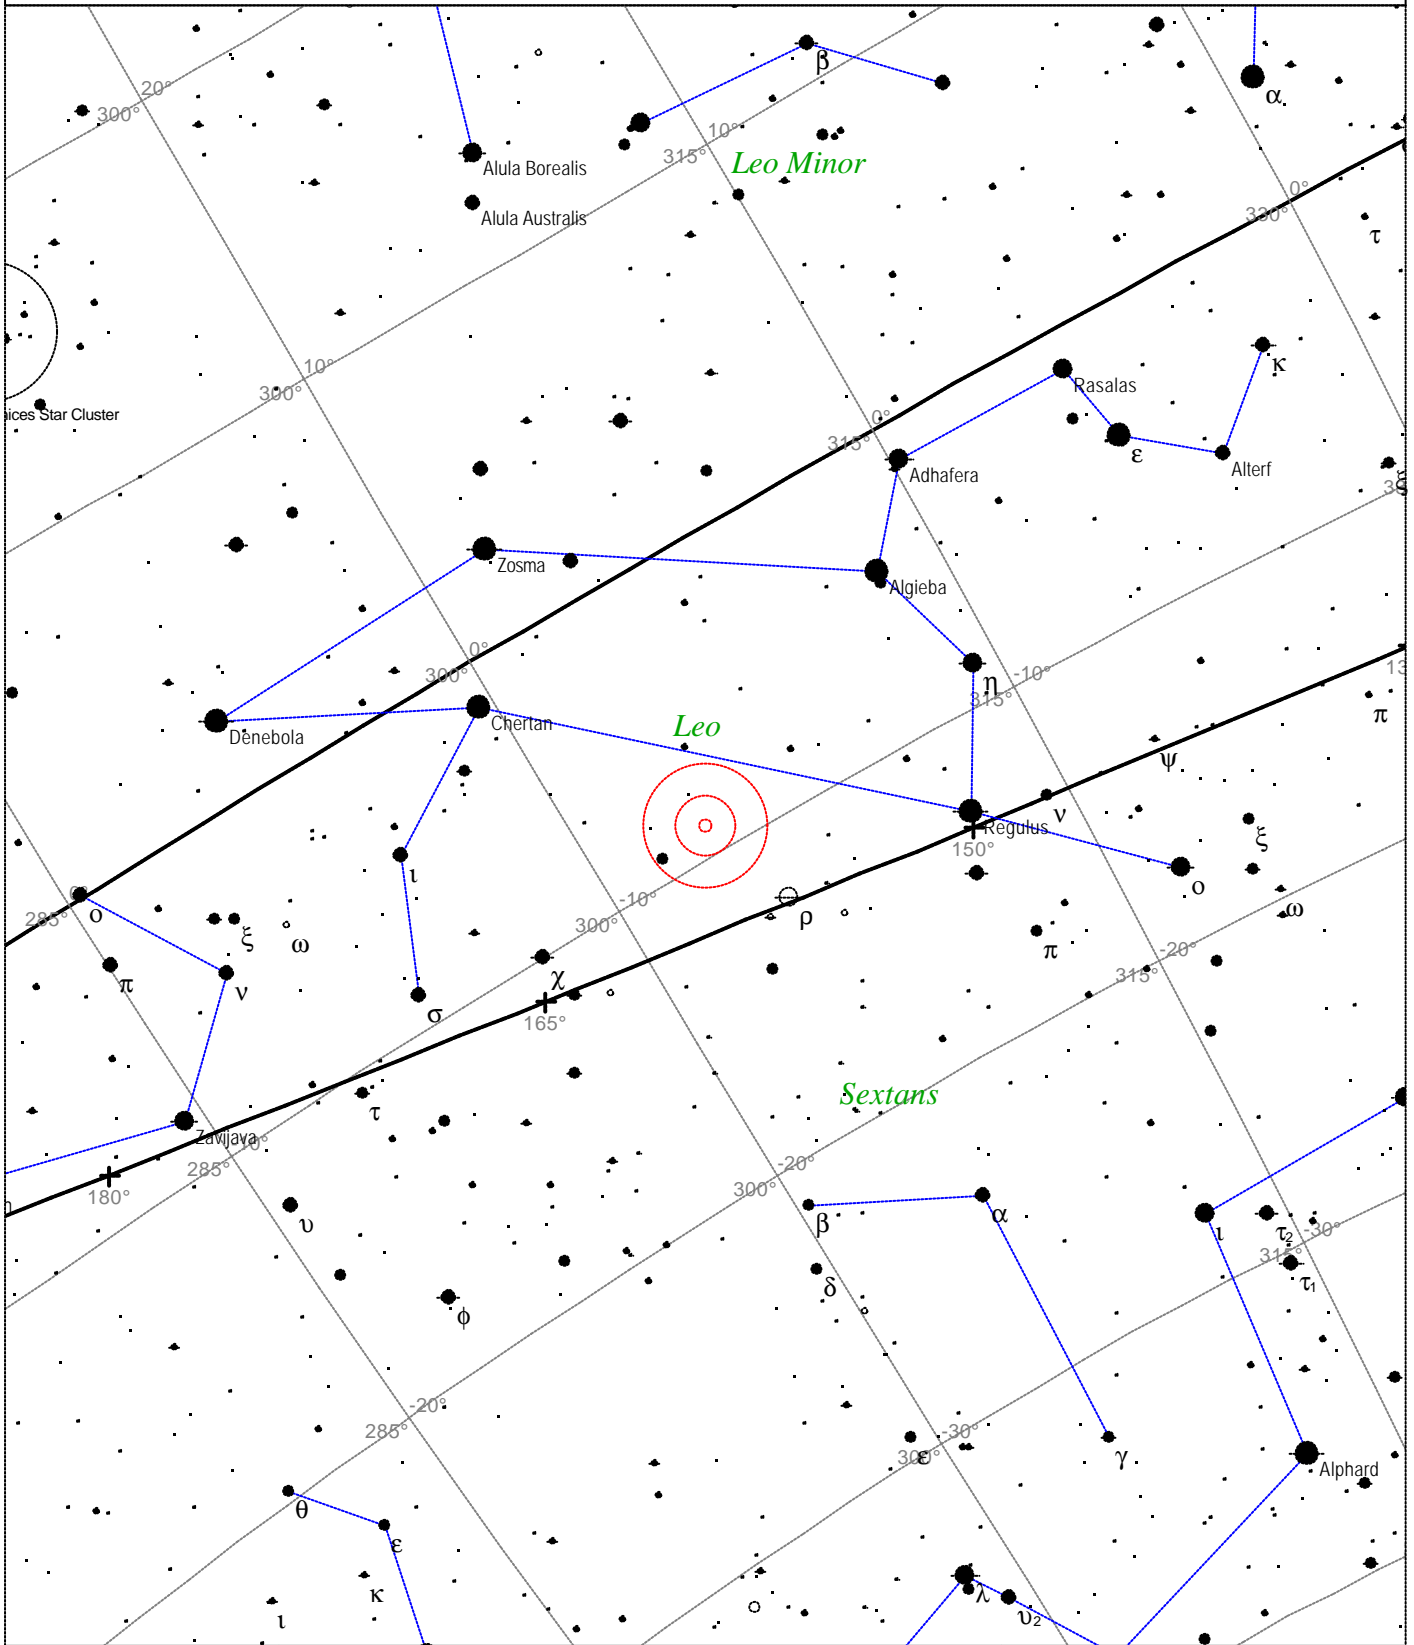

Messier 95 - Galaxy

STARS		SYMBOLS			<i>Messier 95 - Galaxy</i> Magnitude: 10.6 Surface brightness: 12.6 mag/sq arcmin Size: 7.3'x4.4' Position angle: 13° Right ascension: 10h 44m 4s Declination: +11° 41' 33" Constellation: Leo
● <3	· 6	● Multiple star	□ Dark nebula	△ Radio source	
● 3.5	· 6.5	○ Variable star	⊕ Globular cluster	× X-ray source	
● 4	· >7	☄ Comet	○ Open cluster	○ Other object	
● 4.5		☄ Galaxy	⊕ Planetary nebula		
● 5		□ Bright nebula	☄ Quasar		
● 5.5					

Local Time: 19:40:11 12-Sep-2002   UTC: 19:40:11 12-Sep-2002   Sidereal Time: 18:56:39
Location: 53° 27' 0" N 2° 31' 0" W   RA: 10h44m04s Dec: +11° 41' Field: 45.0°   Julian Day: 2452530.3196