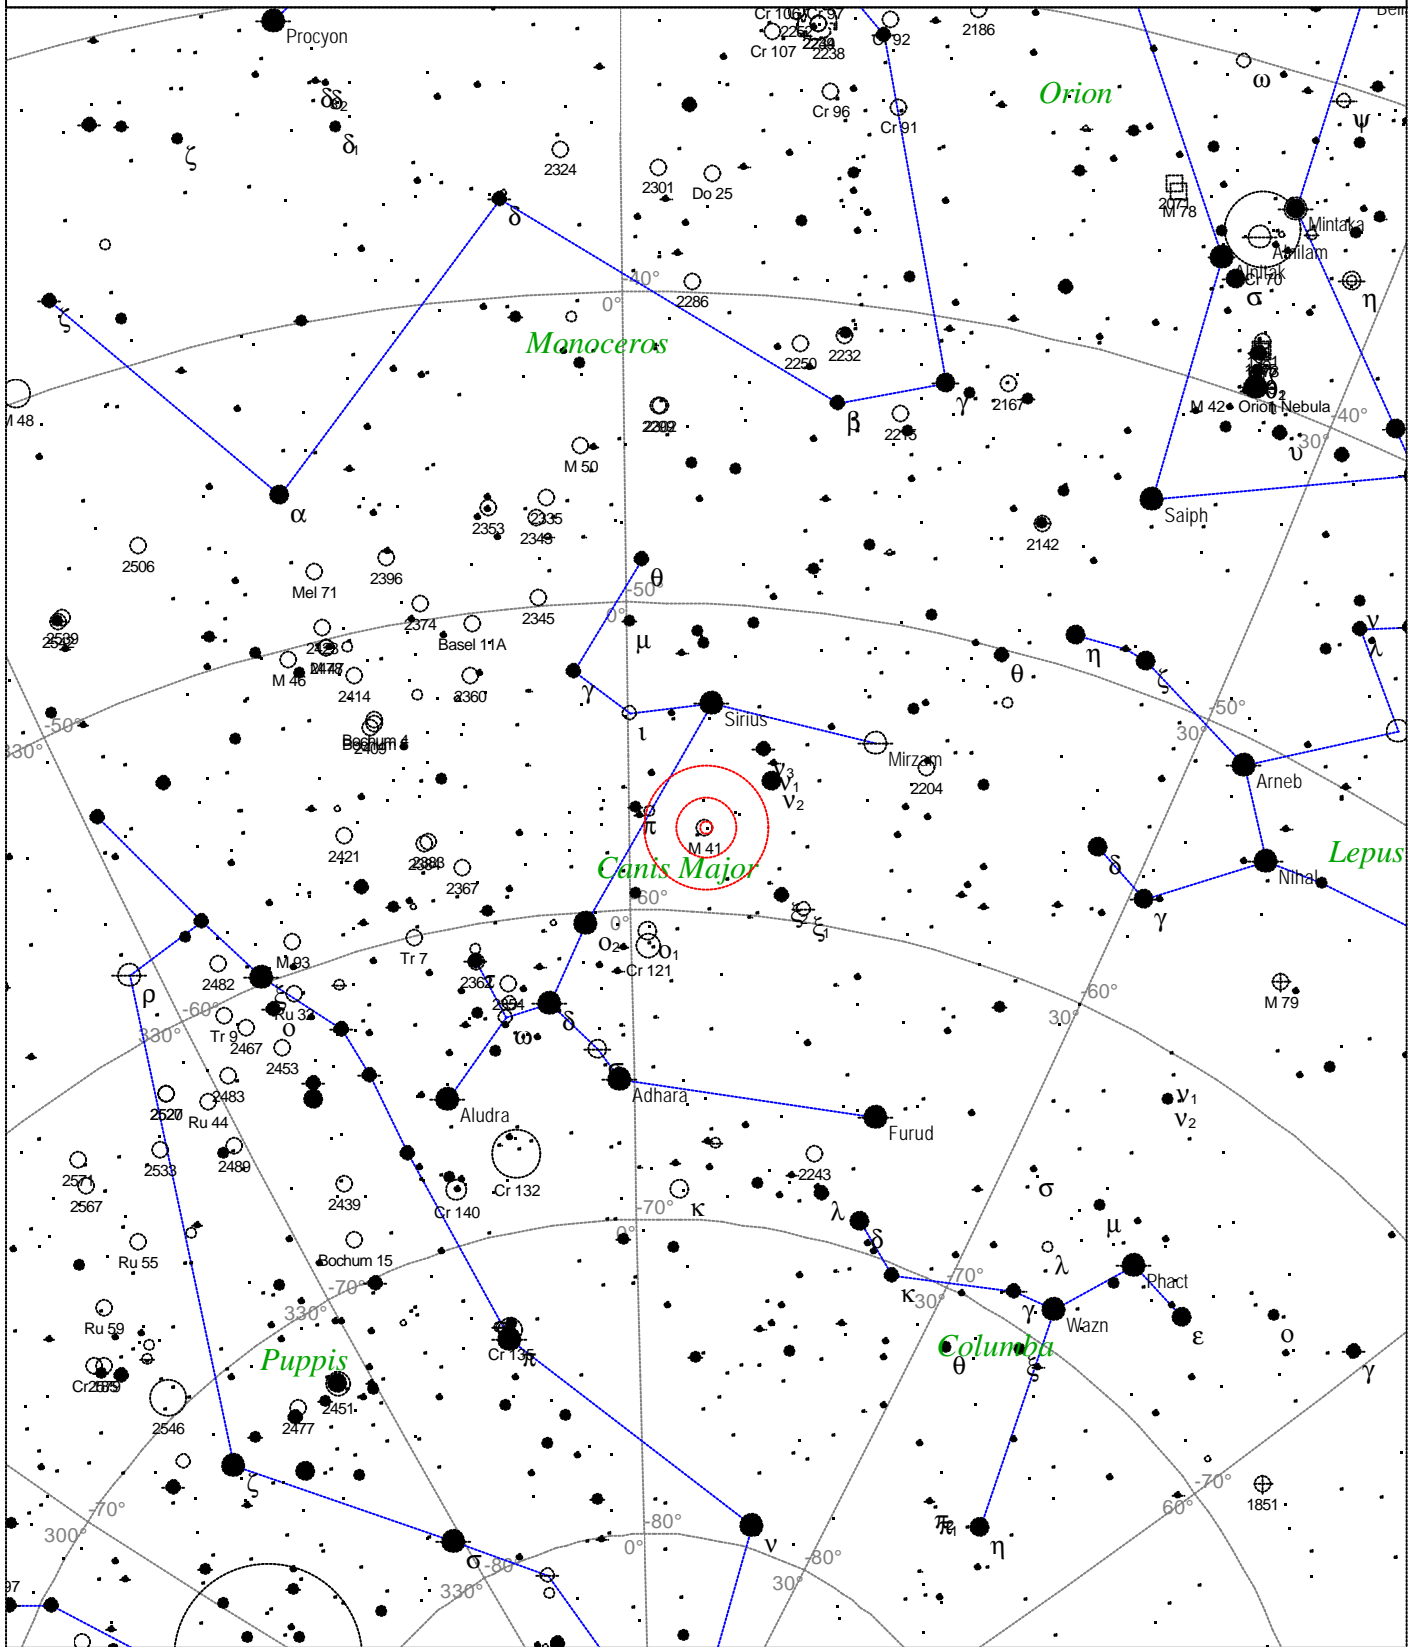

Local Time: 19:40:11 12-Sep-2002
 Location: 53° 27' 0" N 2° 31' 0" W

UTC: 19:40:11 12-Sep-2002
 RA: 12h21m59s Dec: +58° 05' Field: 45.0°

Sidereal Time: 18:56:39
 Julian Day: 2452530.3196

Messier 41 - Open Cluster