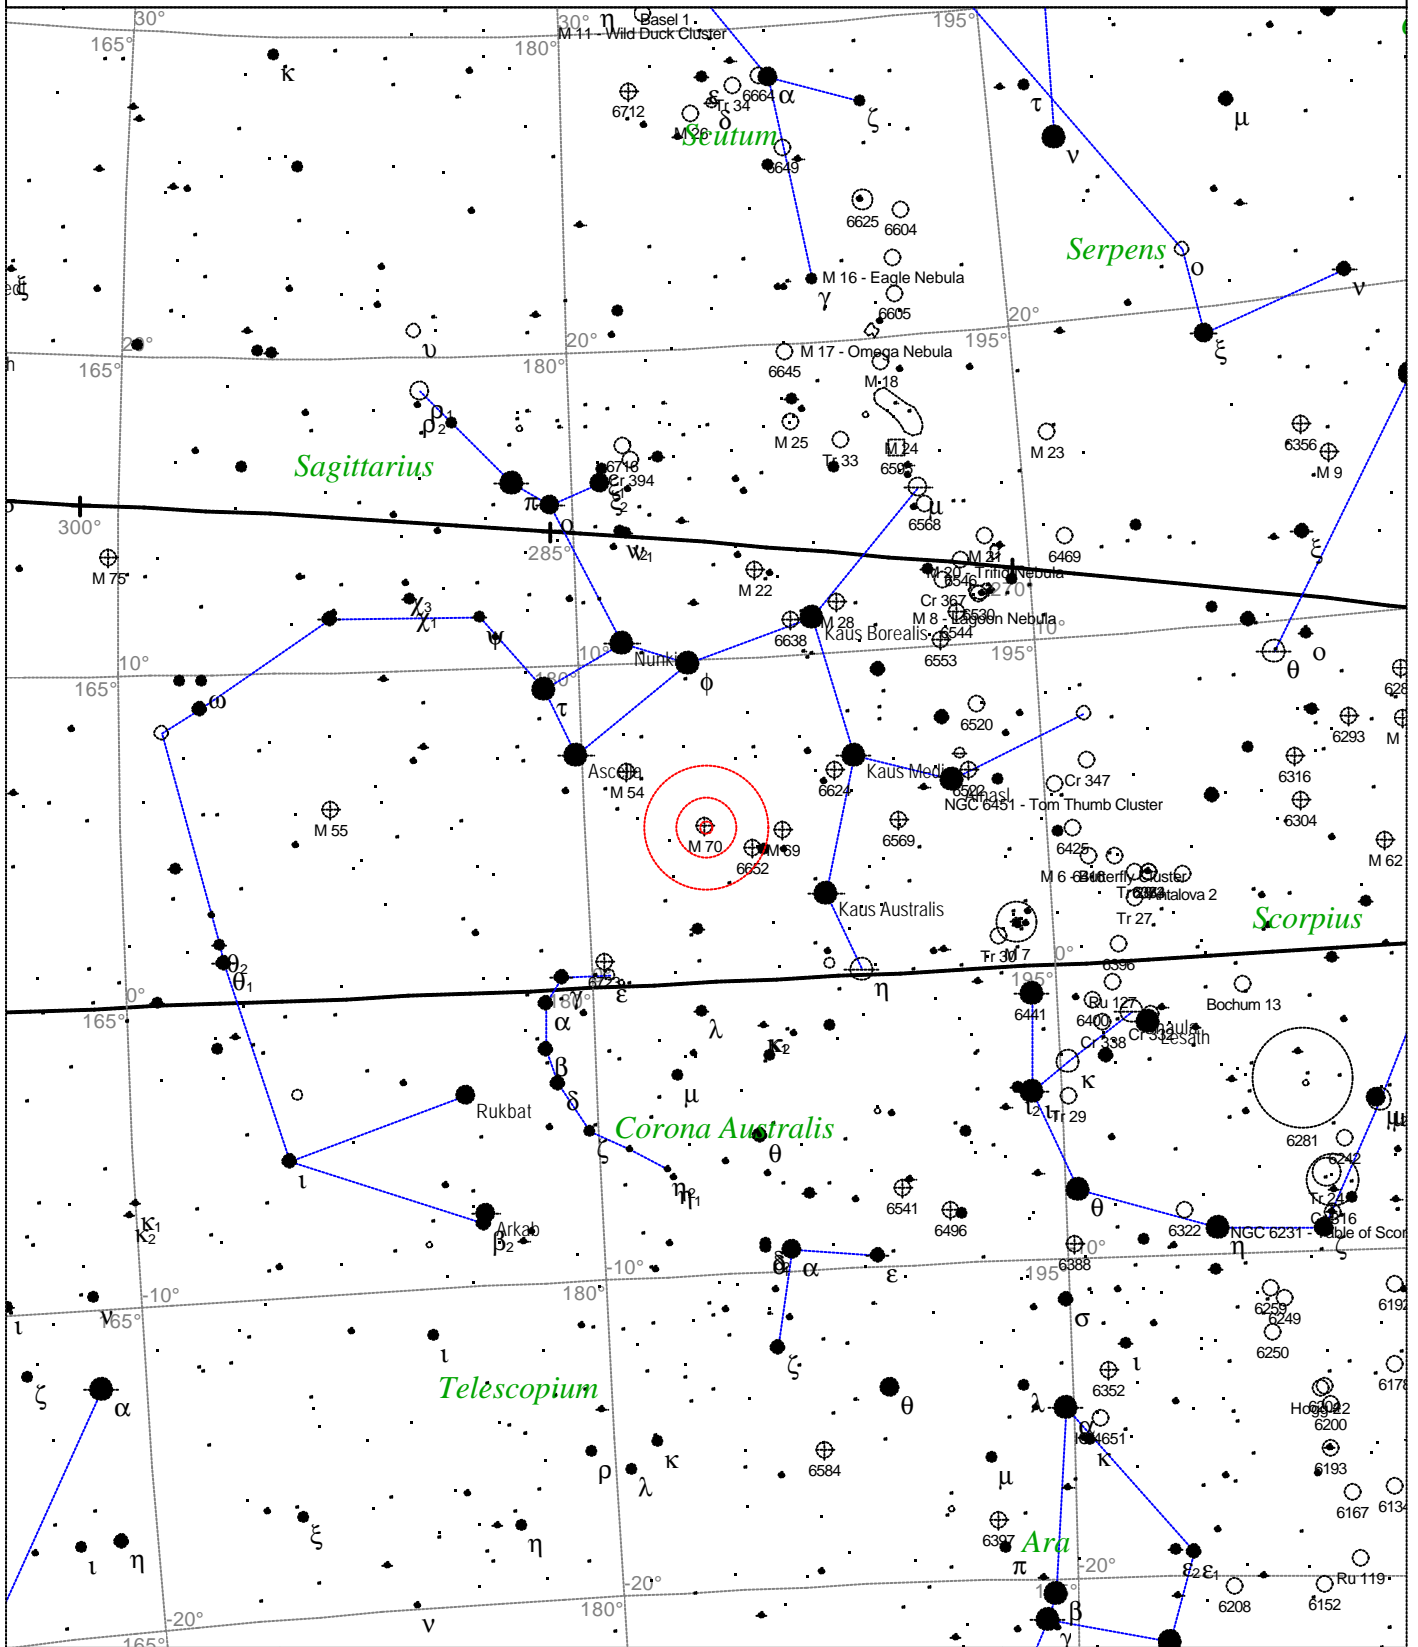

Messier 70 - Globular cluster

STARS		SYMBOLS			Messier 70 - Globular cluster Magnitude: 7.9 Size: 7.8' Right ascension: 18h 43m 23s Declination: -32° 17' 28" Constellation: Sagittarius
● <3	· 6	● Multiple star	◻ Dark nebula	△ Radio source	
● 3.5	· 6.5	○ Variable star	⊕ Globular cluster	× X-ray source	
● 4	· >7	☄ Comet	○ Open cluster	○ Other object	
● 4.5		☾ Galaxy	♁ Planetary nebula		
● 5		◻ Bright nebula	☉ Quasar		
● 5.5					

Local Time: 19:40:11 12-Sep-2002   UTC: 19:40:11 12-Sep-2002   Sidereal Time: 19:01:49
Location: 53° 6' 50" N 1° 13' 20" W   RA: 18h43m23s Dec: -32° 17' Field: 45.0°   Julian Day: 2452530.3196