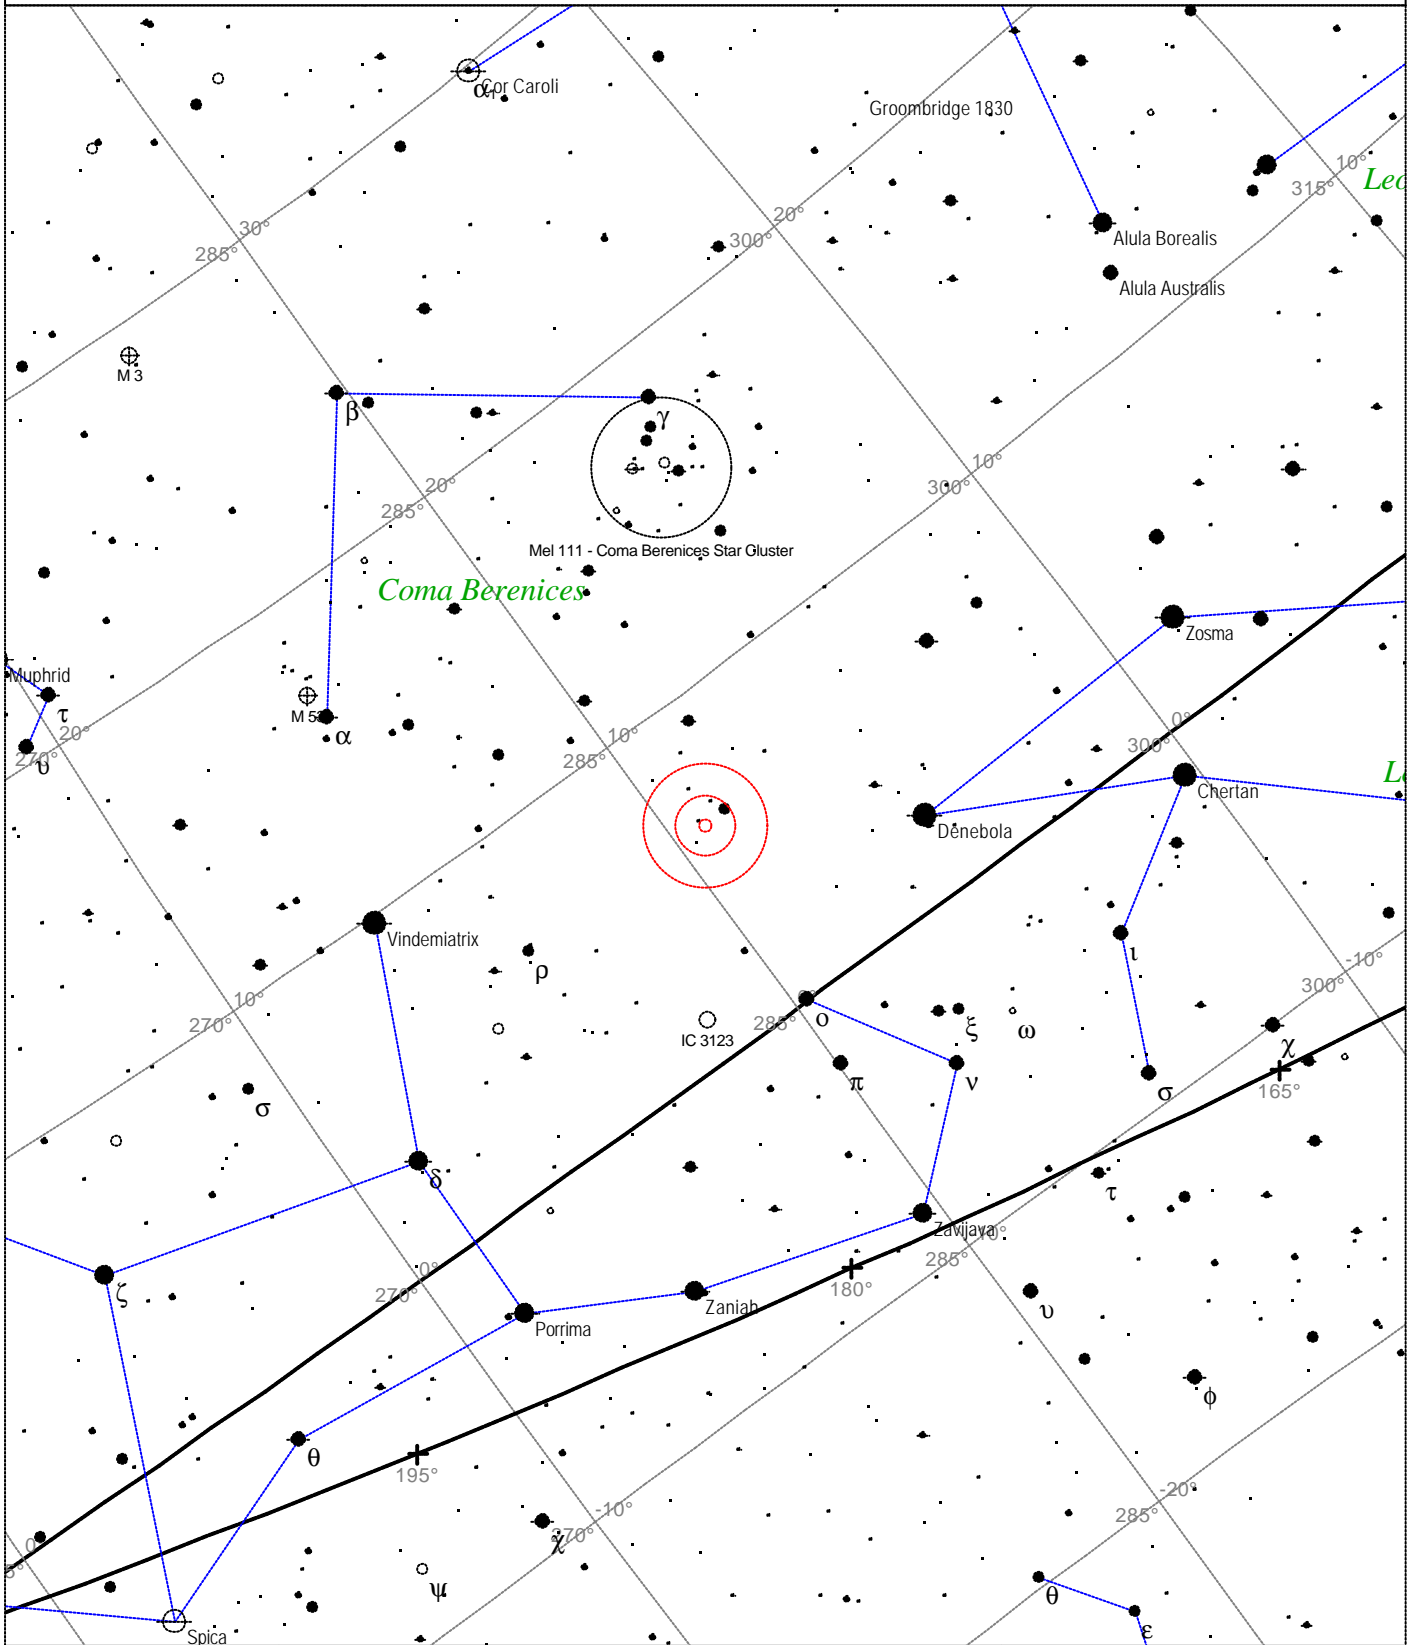

Messier 99 - Galaxy

STARS ● <3 ● 3.5 ● 4 ● 4.5 ● 5 ● 5.5	SYMBOLS ● Multiple star ○ Variable star ☄ Comet ☾ Galaxy □ Bright nebula ◻ Dark nebula ⊕ Globular cluster ○ Open cluster ♁ Planetary nebula ⊞ Quasar △ Radio source ✕ X-ray source ○ Other object	<i>Messier 99 - Galaxy</i> <i>Magnitude: 10.4</i> <i>Surface brightness: 12.3 mag/sq arcmin</i> <i>Size: 5.3'x4.6'</i> <i>Position angle: 40°</i> <i>Right ascension: 12h 18m 55s</i> <i>Declination: +14° 24' 22"</i> <i>Constellation: Coma Berenices</i>

Local Time: 19:40:11 12-Sep-2002   UTC: 19:40:11 12-Sep-2002   Sidereal Time: 18:56:39
Location: 53° 27' 0" N 2° 31' 0" W   RA: 12h18m55s Dec: +14° 24' Field: 45.0°   Julian Day: 2452530.3196