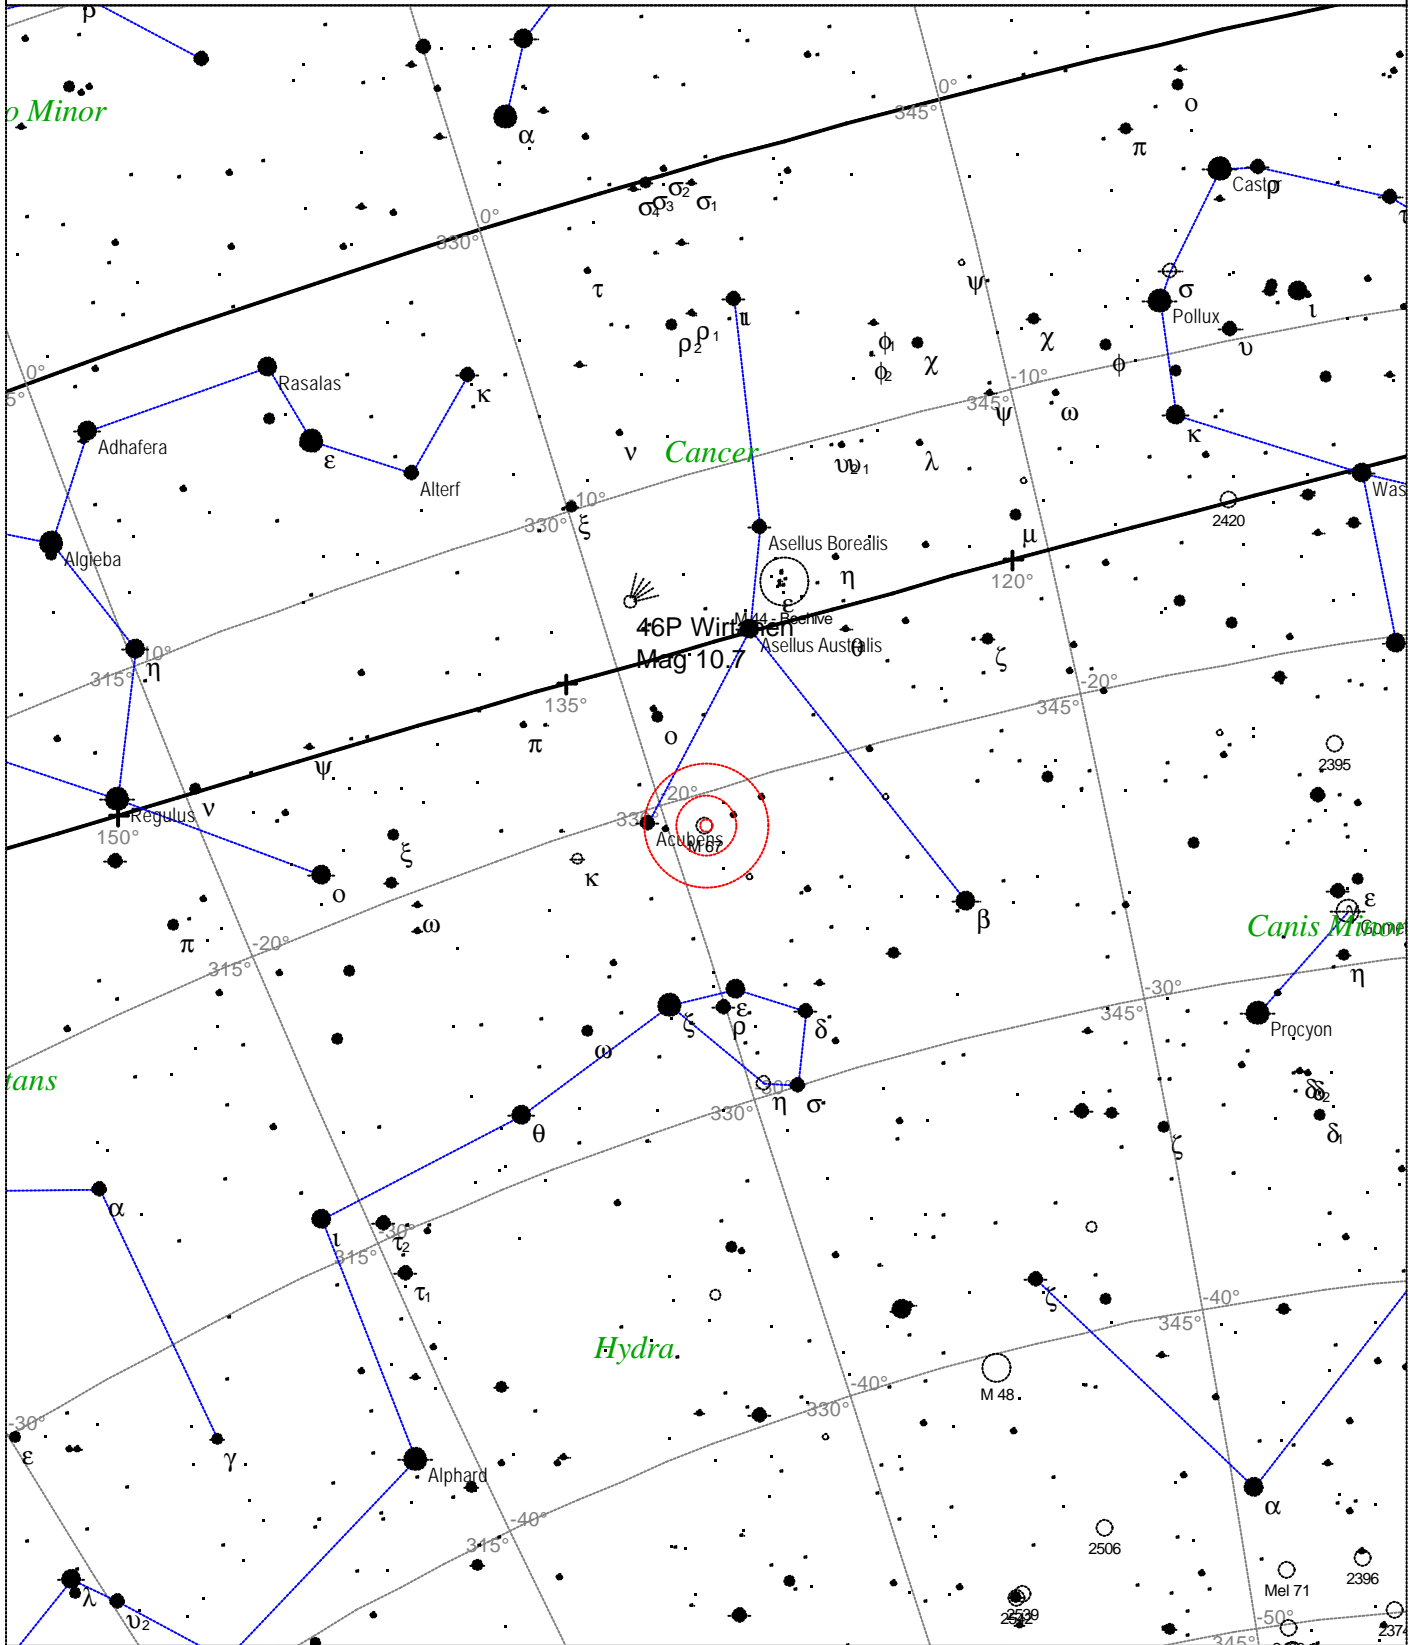

Local Time: 19:40:11 12-Sep-2002

UTC: 19:40:11 12-Sep-2002

Sidereal Time: 19:01:49

Location: 53° 6' 50" N 1° 13' 20" W RA: 11h20m21s Dec: +12° 58' 45"

Julian Day: 2452530.3196

Messier 67 - Open Cluster

STARS		SYMBOLS			Messier 67 - Open Cluster Magnitude: 6.9 Size: 30.0' Right ascension: 8h 50m 57s Declination: +11° 48' 21" Constellation: Cancer
● <3	● 6	● Multiple star	□ Dark nebula	△ Radio source	
● 3.5	● 6.5	○ Variable star	⊕ Globular cluster	× X-ray source	
● 4	● >7	☄ Comet	○ Open cluster	○ Other object	
● 4.5		☄ Galaxy	⊕ Planetary nebula		
● 5		□ Bright nebula	☄ Quasar		
● 5.5					