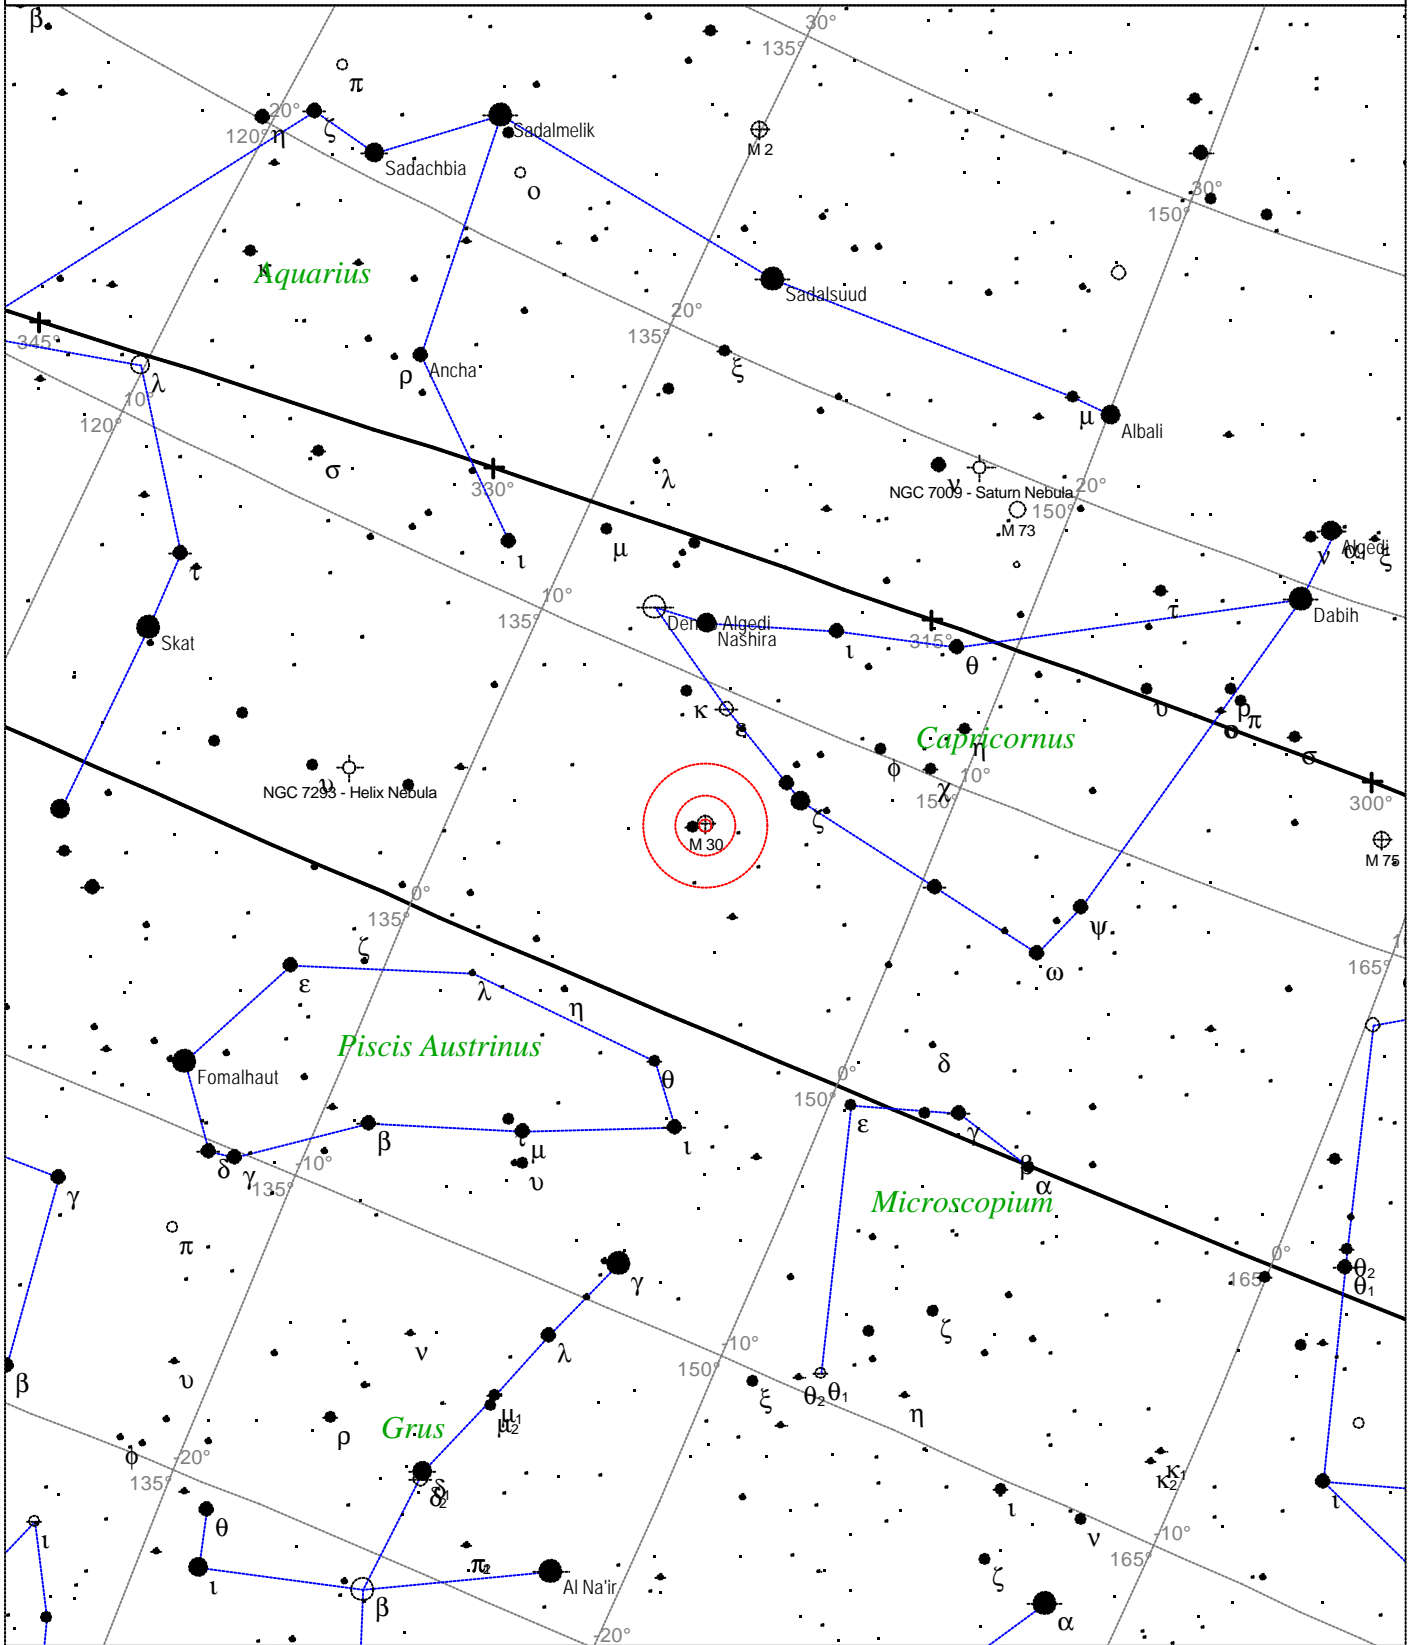

Sidereal Time: 18:56:39

Location: 53° 27' 0" N 2° 31' 0" W

RA: 20h24m00s Dec: +38° 32' Field: 45.0°

Julian Day: 2452530.3196

Messier 30 - Globular Cluster

STARS		SYMBOLS			Messier 30 - Globular cluster Magnitude: 7.2 Size: 8.9' Right ascension: 21h 40m 31s Declination: -23° 10' 4" Constellation: Capricornus
● <3	· 6	● Multiple star	◻ Dark nebula	△ Radio source	
● 3.5	· 6.5	○ Variable star	⊕ Globular cluster	× X-ray source	
● 4	· >7	☄ Comet	○ Open cluster	○ Other object	
● 4.5		☉ Galaxy	♁ Planetary nebula		
● 5		◻ Bright nebula	☉ Quasar		
● 5.5					