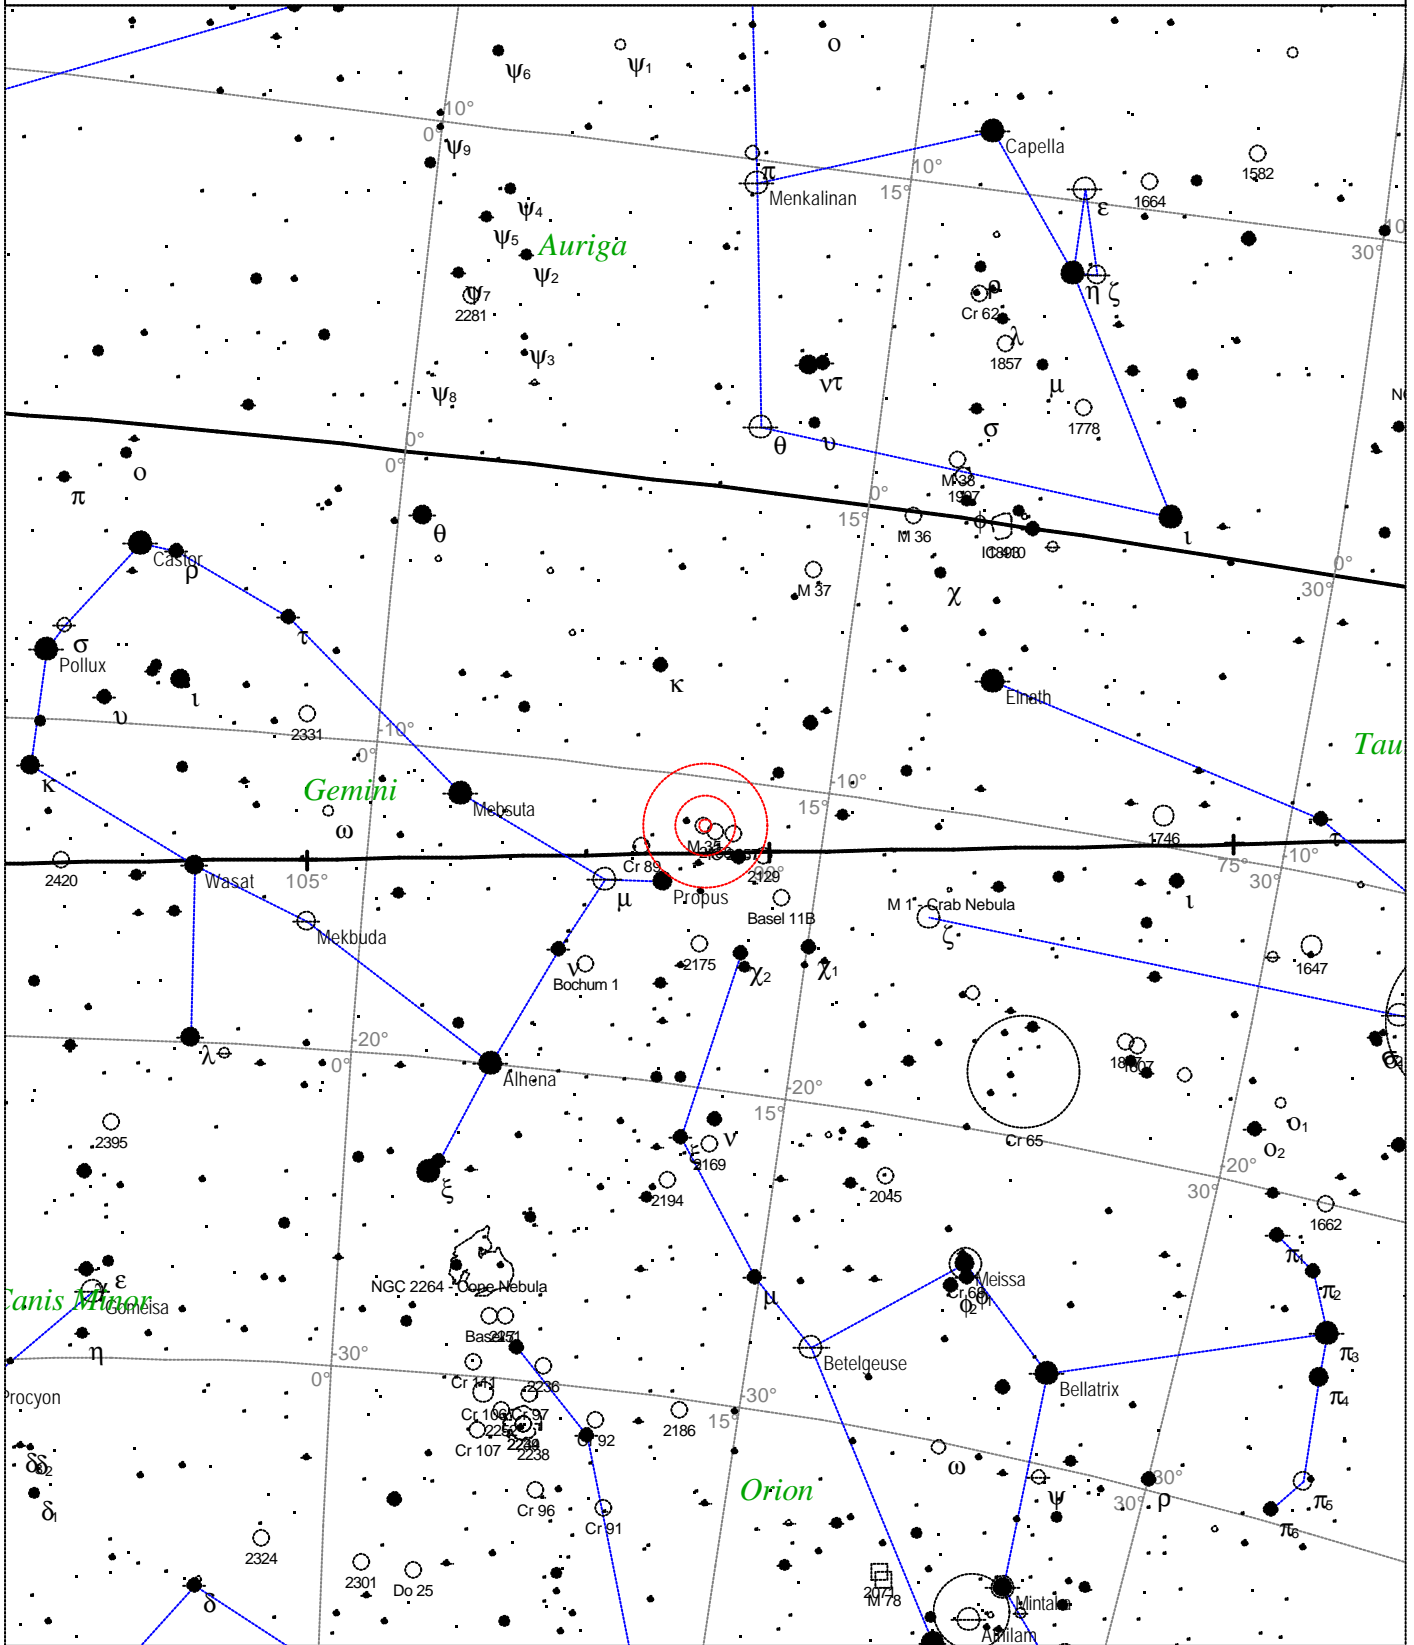

Messier 35 - Open Cluster

STARS	SYMBOLS			Messier 35 - Open cluster
● <3	● Multiple star	◻ Dark nebula	△ Radio source	Magnitude: 5.1
● 3.5	○ Variable star	⊕ Globular cluster	× X-ray source	Size: 28.0'
● 4	☄ Comet	○ Open cluster	○ Other object	Right ascension: 6h 9m 8s
● 4.5	☾ Galaxy	⊕ Planetary nebula		Declination: +24° 21' 1"
● 5	◻ Bright nebula	☄ Quasar		Constellation: Gemini
● 5.5				

Local Time: 19:40:11 12-Sep-2002
Location: 53° 27' 0" N 2° 31' 0" W

UTC: 19:40:11 12-Sep-2002
RA: 6h09m08s Dec: +24° 21' Field: 45.0°

Sidereal Time: 18:56:39
Julian Day: 2452530.3196