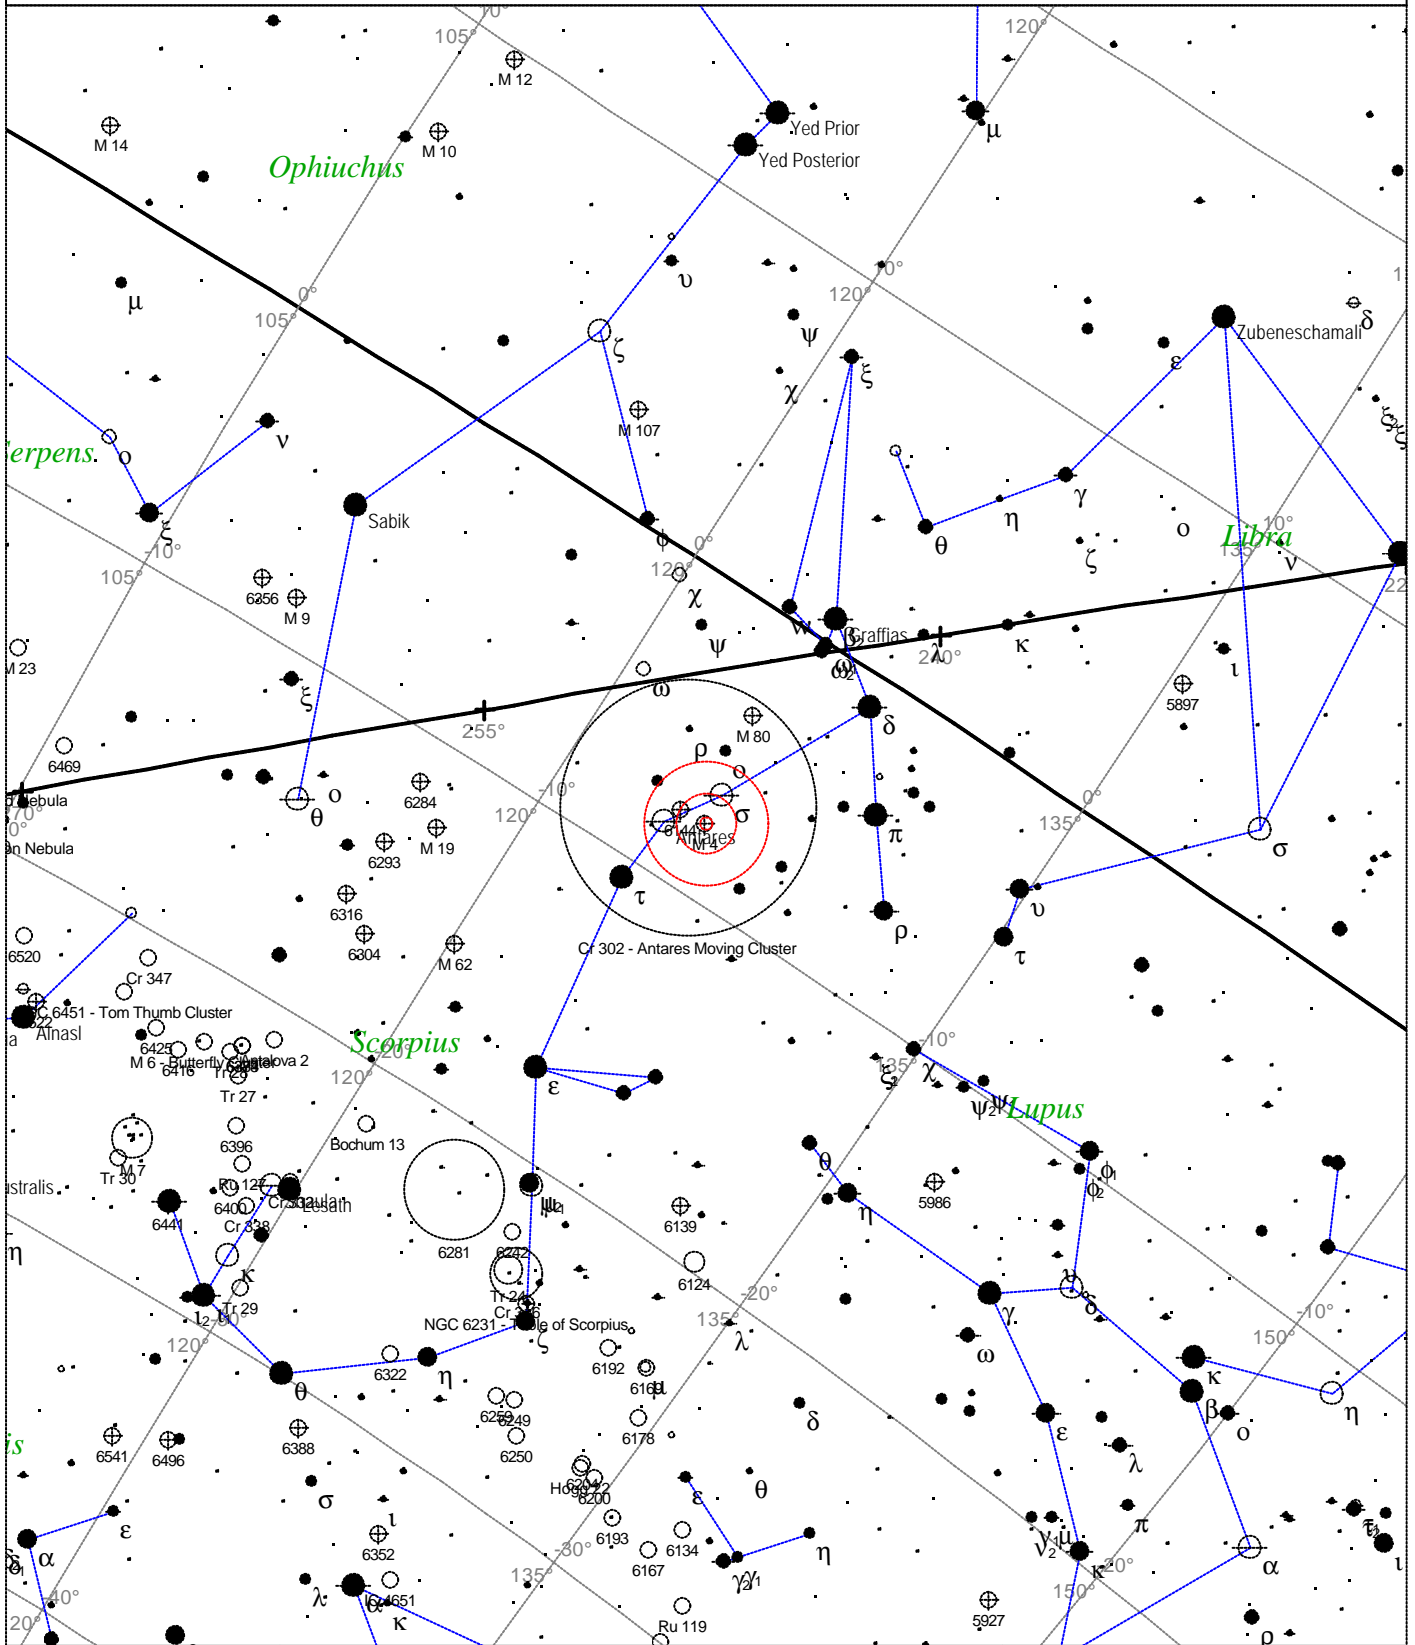

Messier 4 - Globular cluster

STARS ● <3 ● 3.5 ● 4 ● 4.5 ● 5 ● 5.5 ● 6 ● >6.5	SYMBOLS ● Multiple star ○ Variable star ☄ Comet ☾ Galaxy □ Bright nebula ◻ Dark nebula ⊕ Globular cluster ○ Open cluster ⊕ Planetary nebula ⊗ Quasar △ Radio source × X-ray source ○ Other object	Messier 4 - Globular cluster Magnitude: 5.6 Size: 22.8' Right ascension: 16h 23m 44s Declination: -26° 31' 54" Constellation: Scorpius

Local Time: 12:48:02 12-Sep-2002   UTC: 12:48:02 12-Sep-2002   Sidereal Time: 12:03:22
Location: 53° 27' 0" N 2° 31' 0" W   RA: 16h23m44s Dec: -26° 31' 54"   Field: 45.0°   Julian Day: 2452530.0334