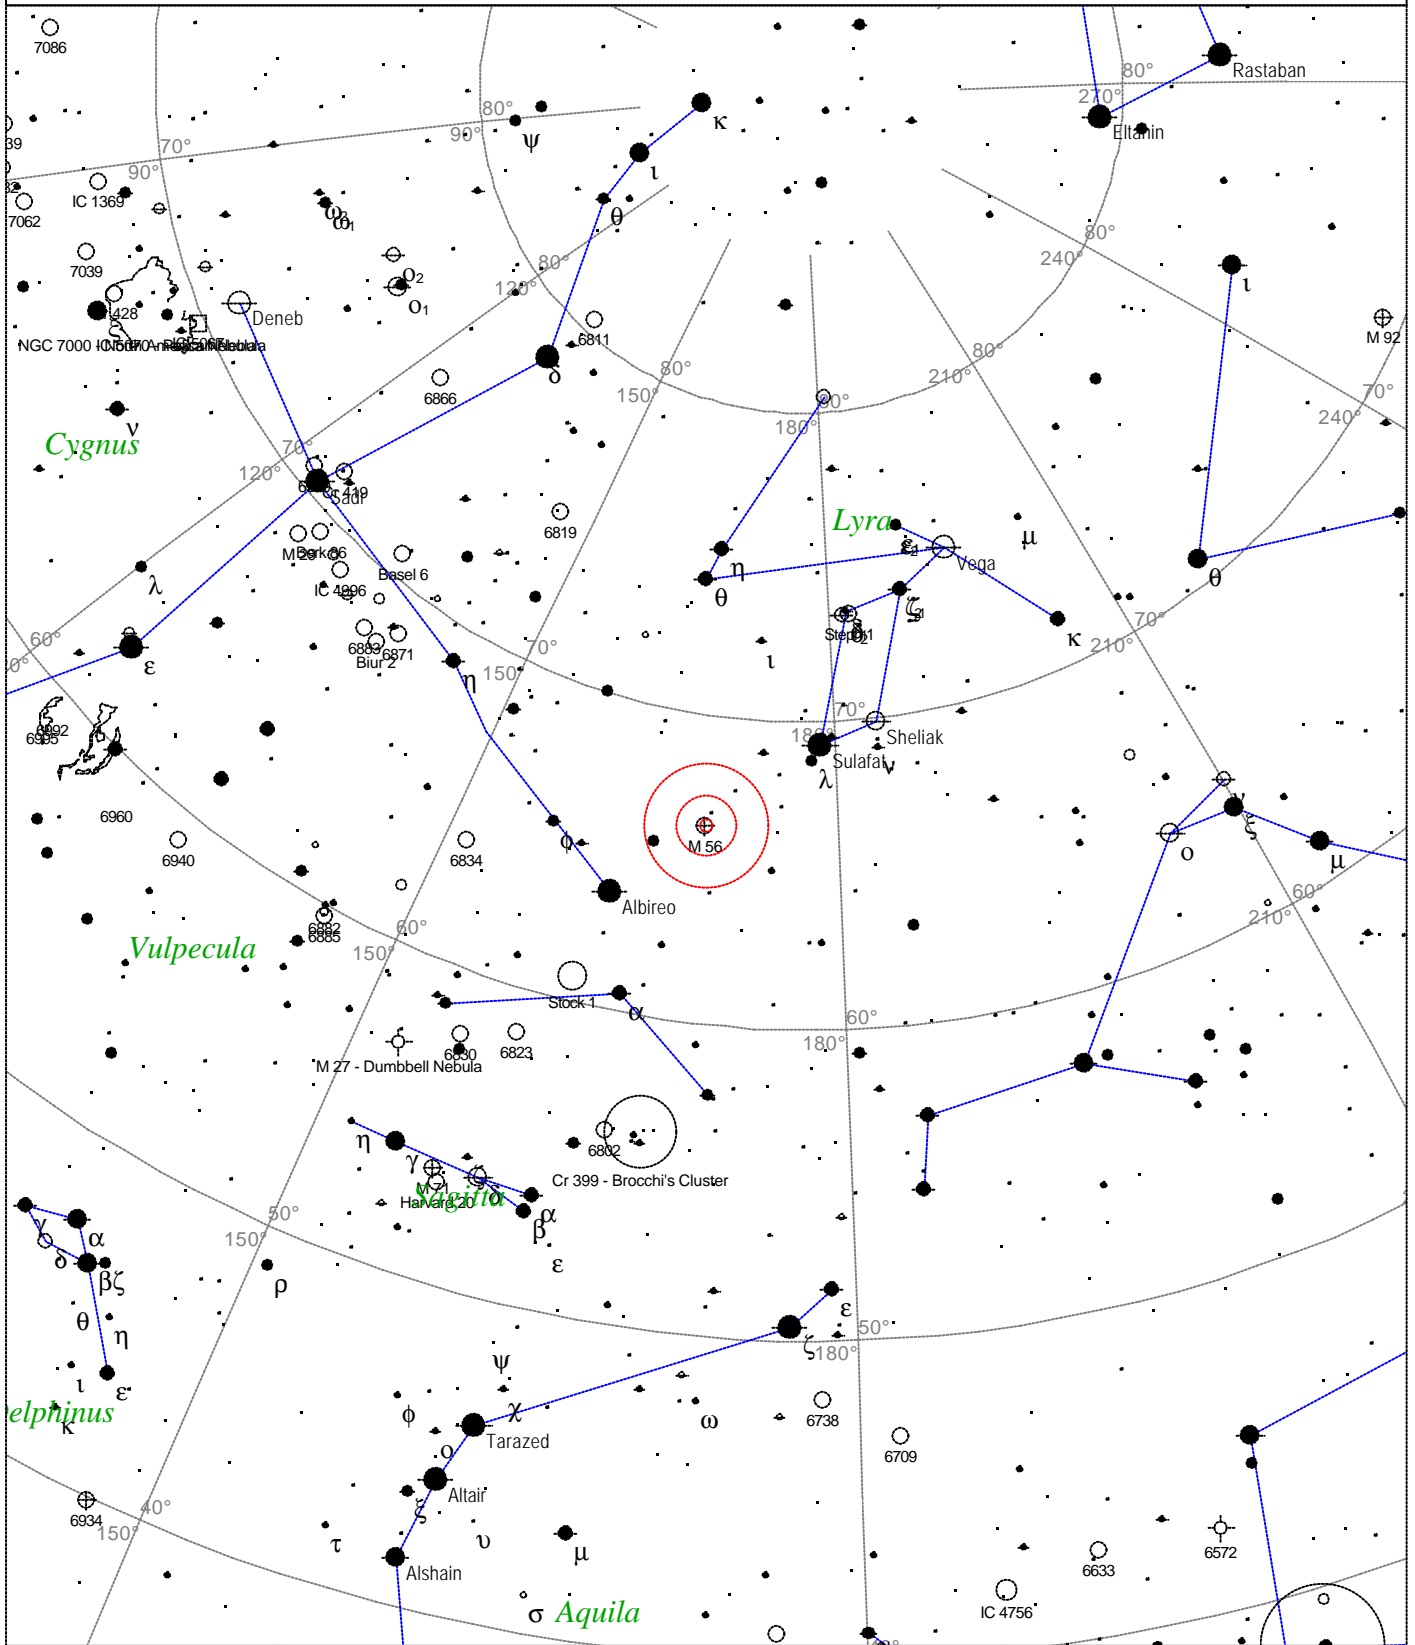

Messier 56 - Globular Cluster

STARS ● <3 ● 3.5 ● 4 ● 4.5 ● 5 ● 5.5 ● 6 ● >6.5	SYMBOLS ● Multiple star ○ Variable star ☄ Comet ☉ Galaxy □ Bright nebula ◻ Dark nebula ⊕ Globular cluster ○ Open cluster ⊕ Planetary nebula ⊗ Quasar △ Radio source × X-ray source ○ Other object	Messier 56 - Globular cluster Magnitude: 8.3 Size: 5.0' Right ascension: 19h 16m 42s Declination: +30° 11' 33" Constellation: Lyra

Local Time: 19:40:11 12-Sep-2002   UTC: 19:40:11 12-Sep-2002   Sidereal Time: 18:56:39
Location: 53° 27' 0" N 2° 31' 0" W   RA: 19h16m42s Dec: +30° 11' Field: 45.0°   Julian Day: 2452530.3196