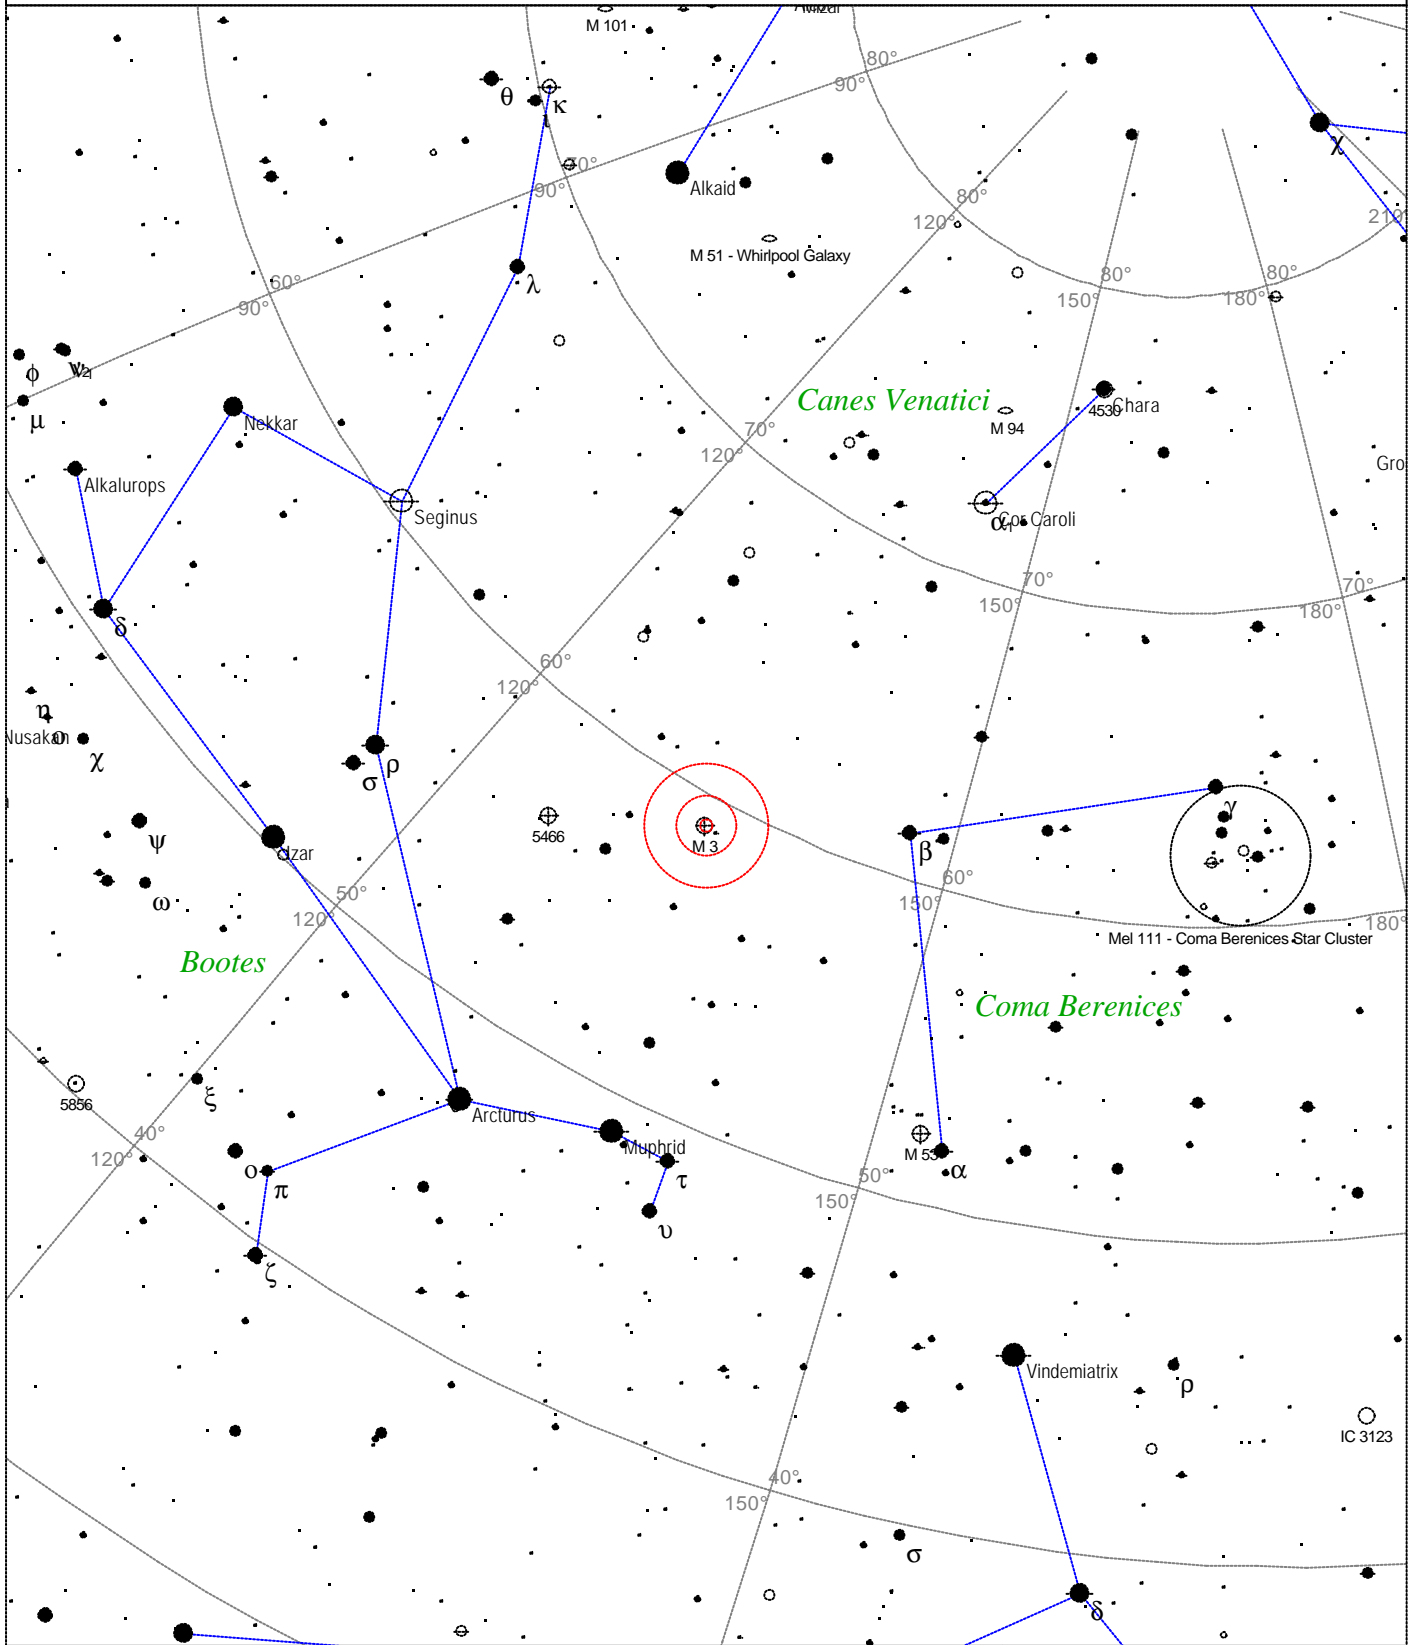

Messier 1 - Crab Nebula
 Type of object: Supernova remnant
 Magnitude: 8.4
 Size: 8.0'x4.0'
 Right ascension: 5h 34m 40s
 Declination: +22° 1' 1"
 Constellation: Taurus

Local Time: 12:48:02 12-Sep-2002
 Location: 53° 27' 0" N 2° 31' 0" W

UTC: 12:48:02 12-Sep-2002
 RA: 5h34m43s Dec: +22° 00' Field: 45.0°

Sidereal Time: 12:03:22
 Julian Day: 2452530.0334

Messier 2 - Globular Cluster

<p>STARS</p> <ul style="list-style-type: none"> ● <3 ● 3.5 ● 4 ● 4.5 ● 5 ● 5.5 	<p>SYMBOLS</p> <ul style="list-style-type: none"> ● Multiple star ○ Variable star ☾ Comet ☾ Galaxy □ Bright nebula 	<p>SYMBOLS</p> <ul style="list-style-type: none"> □ Dark nebula ⊕ Globular cluster ○ Open cluster ⊕ Planetary nebula ⊗ Quasar 	<p>SYMBOLS</p> <ul style="list-style-type: none"> △ Radio source × X-ray source ○ Other object 	<p>Messier 2 - Globular cluster Magnitude: 6.5 Size: 11.7' Right ascension: 21h 33m 36s Declination: -0° 48' 40" Constellation: Aquarius</p>
--	--	---	--	---

Local Time: 12:48:02 12-Sep-2002
 Location: 53° 27' 0" N 2° 31' 0" W

UTC: 12:48:02 12-Sep-2002
 RA: 21h33m36s Dec: -0° 48' Field: 45.0°

Sidereal Time: 12:03:22
 Julian Day: 2452530.0334

Messier 3 - Globular Cluster