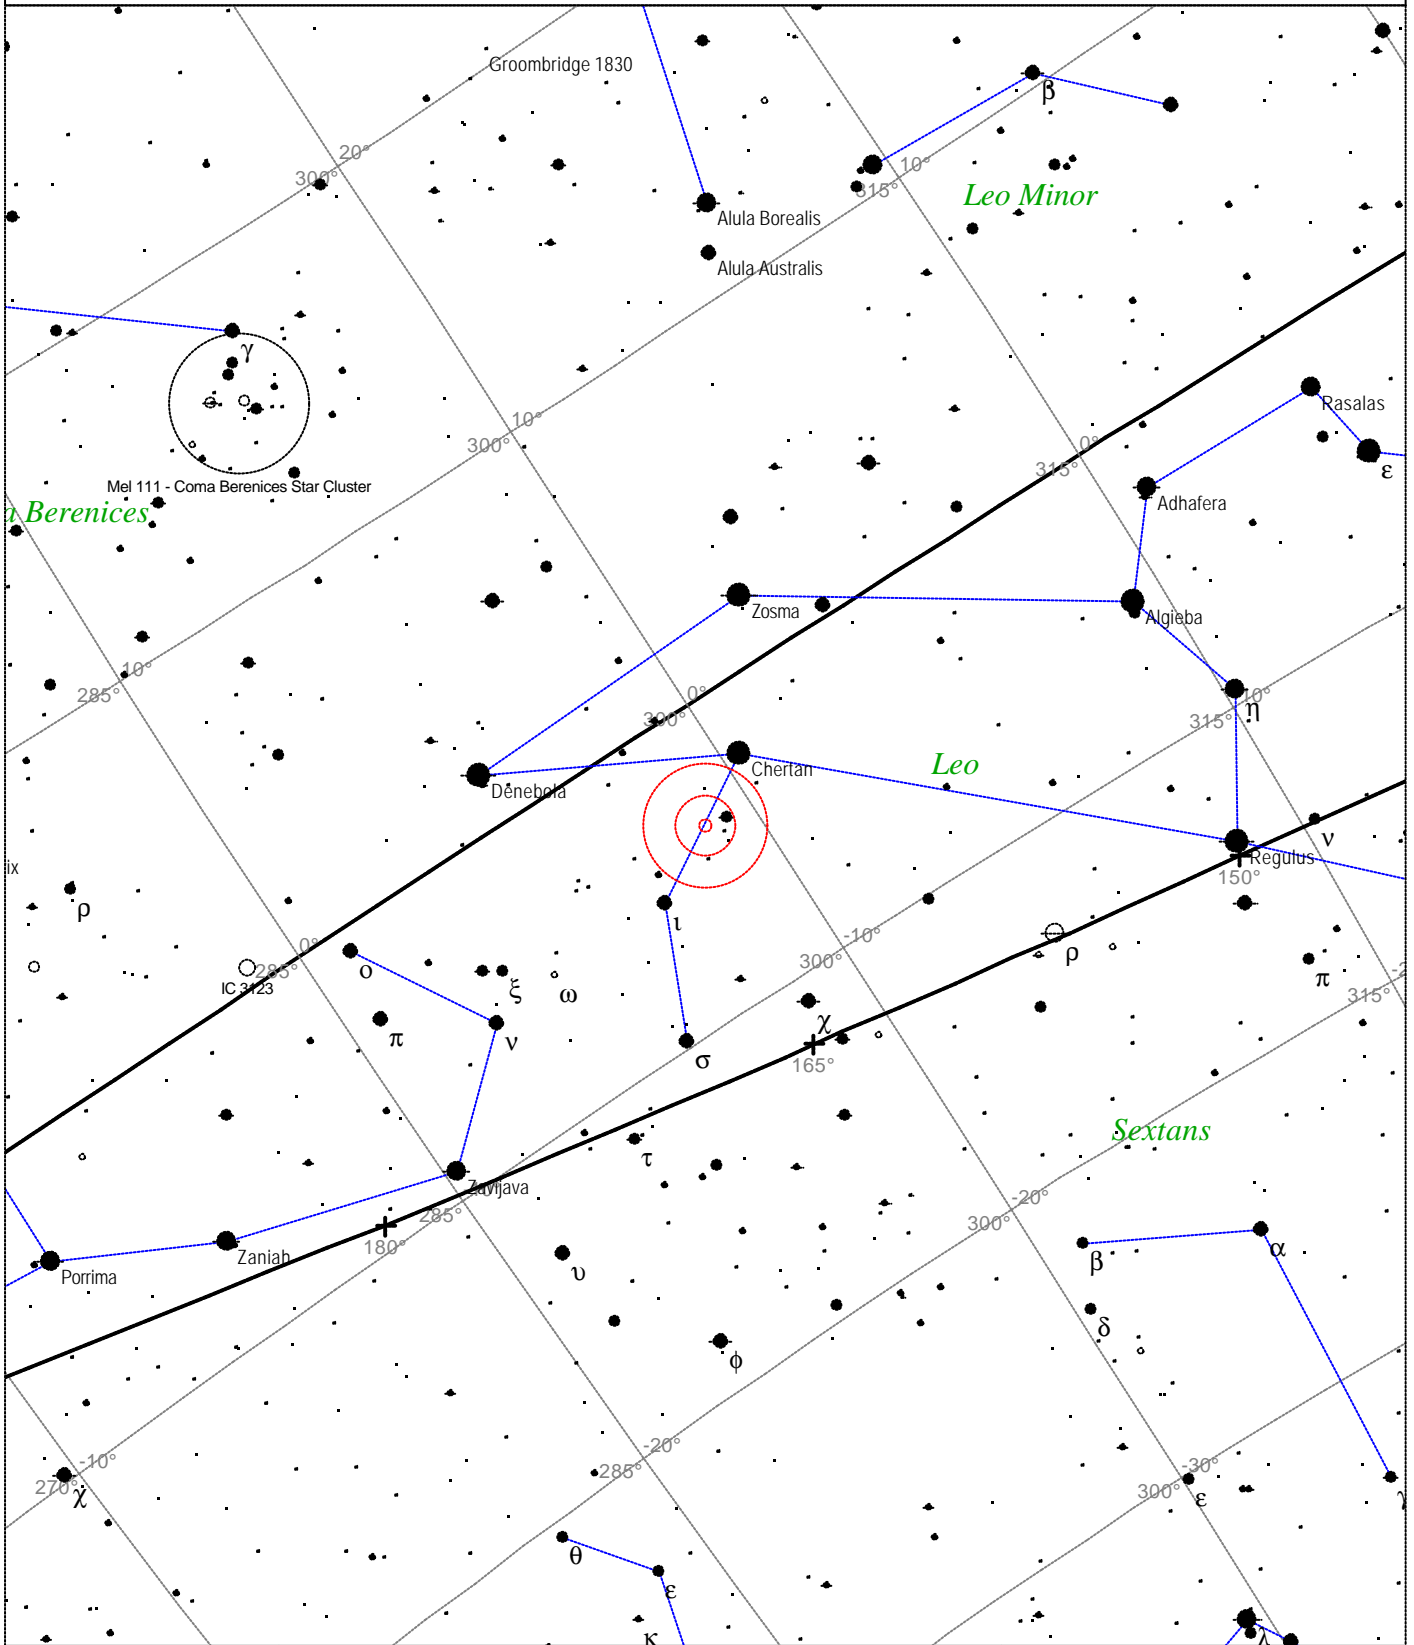

Messier 65 - Galaxy

STARS		SYMBOLS			<i>Messier 65 - Galaxy</i> Magnitude: 10.1 Surface brightness: 12.3 mag/sq arcmin Size: 9.0'x2.3' Position angle: 174° Right ascension: 11h 19m 2s Declination: +13° 4' 46" Constellation: Leo
● <3	· 6	● Multiple star	□ Dark nebula	△ Radio source	
● 3.5	· 6.5	○ Variable star	⊕ Globular cluster	× X-ray source	
● 4	· >7	☄ Comet	○ Open cluster	○ Other object	
● 4.5		☉ Galaxy	⊕ Planetary nebula		
● 5		□ Bright nebula	☉ Quasar		
● 5.5					

Local Time: 19:40:11 12-Sep-2002

UTC: 19:40:11 12-Sep-2002

Sidereal Time: 19:01:49

Location: 53° 6' 50" N 1° 13' 20" W RA: 11h19m02s Dec: +13° 04' Field: 45.0°

Julian Day: 2452530.3196