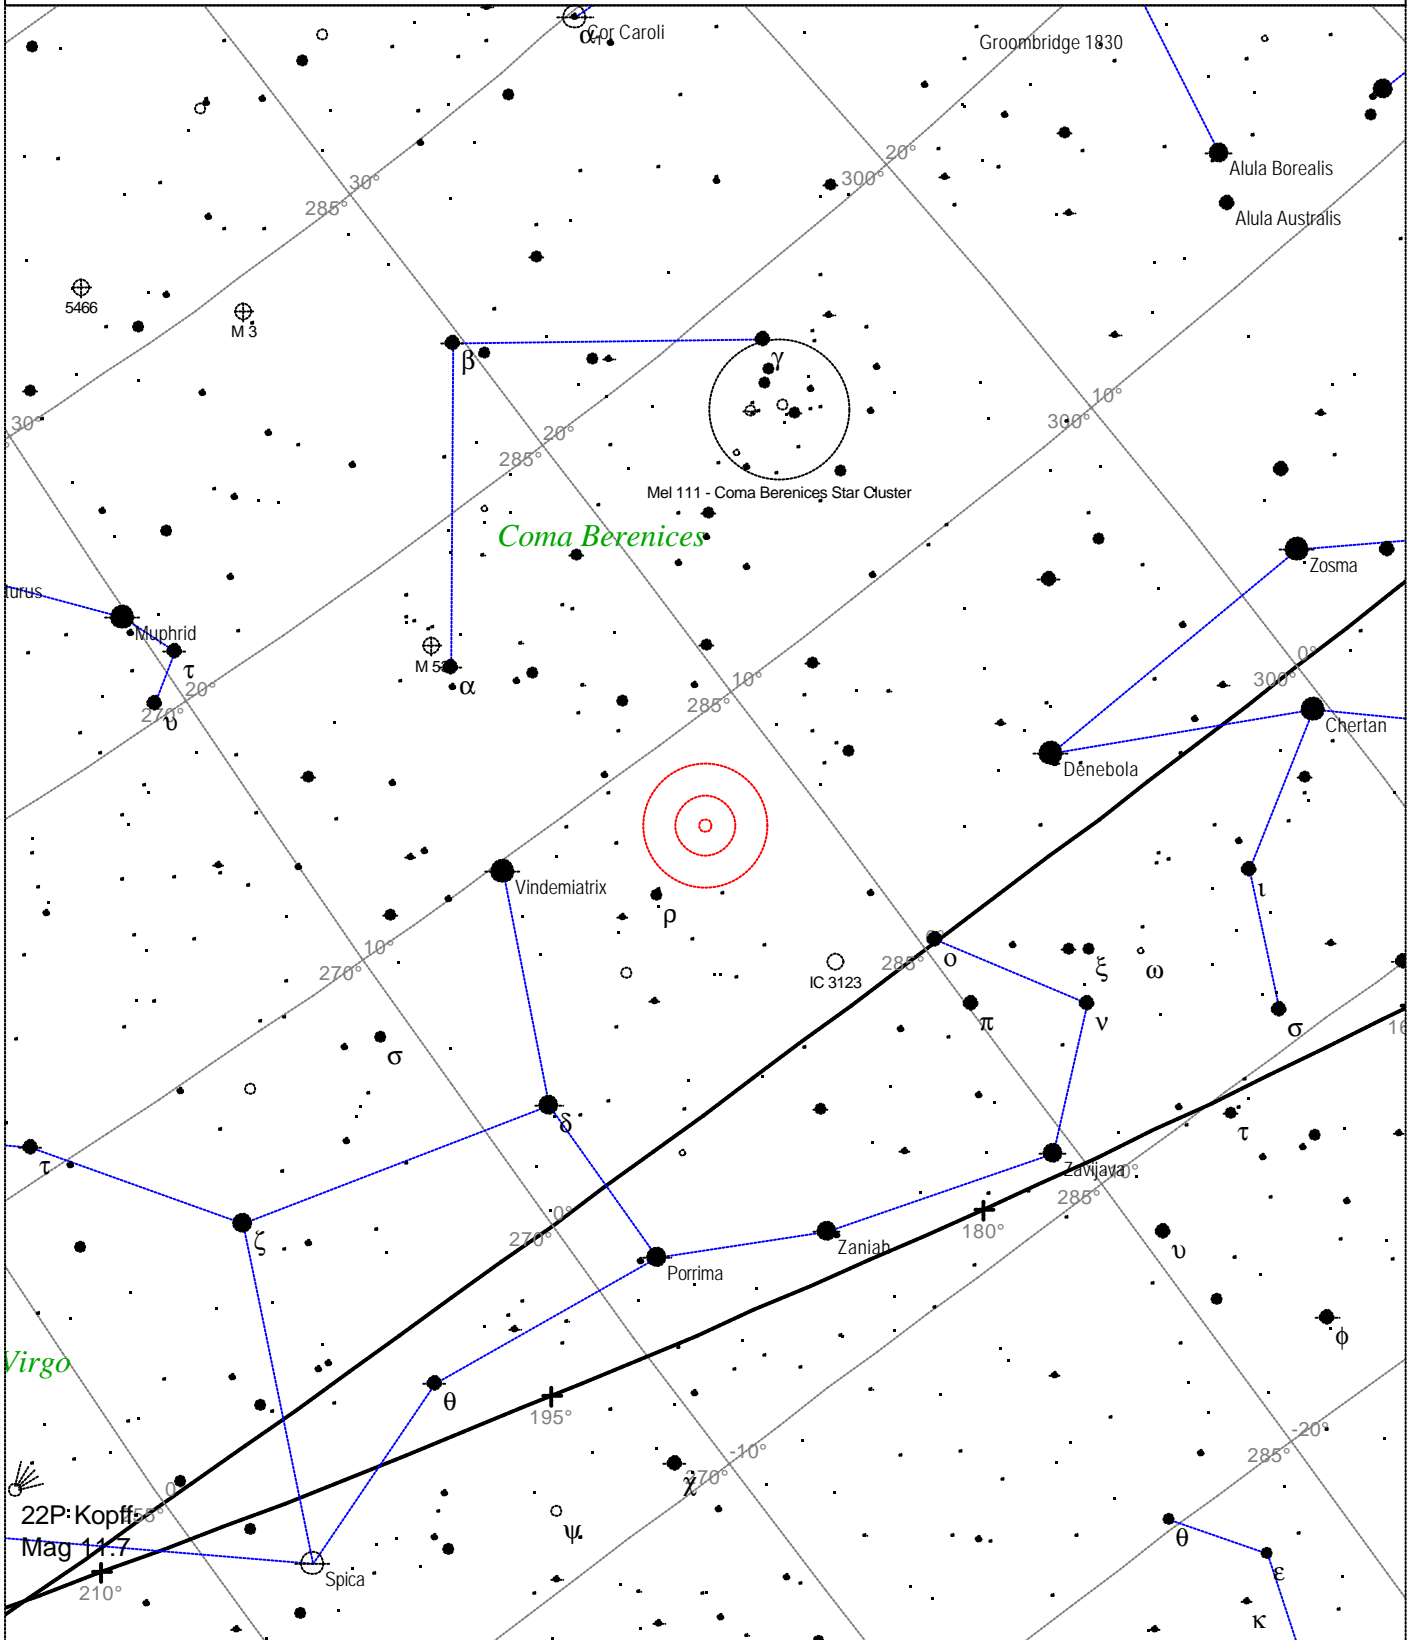

Messier 89 - Galaxy

STARS		SYMBOLS			<i>Messier 89 - Galaxy</i> Magnitude: 10.9 Surface brightness: 11.4 mag/sq arcmin Size: 5.3'x4.8' Right ascension: 12h 35m 46s Declination: +12° 32' 42" Constellation: Virgo
● <3	· 6	● Multiple star	◻ Dark nebula	△ Radio source	
● 3.5	· 6.5	○ Variable star	⊕ Globular cluster	× X-ray source	
● 4	· >7	☄ Comet	○ Open cluster	○ Other object	
● 4.5		☾ Galaxy	♁ Planetary nebula		
● 5		◻ Bright nebula	☉ Quasar		
● 5.5					

Local Time: 19:40:11 12-Sep-2002
Location: 53° 27' 0" N 2° 31' 0" W

UTC: 19:40:11 12-Sep-2002
RA: 12h35m46s Dec: +12° 32' Field: 45.0°

Sidereal Time: 18:56:39
Julian Day: 2452530.3196