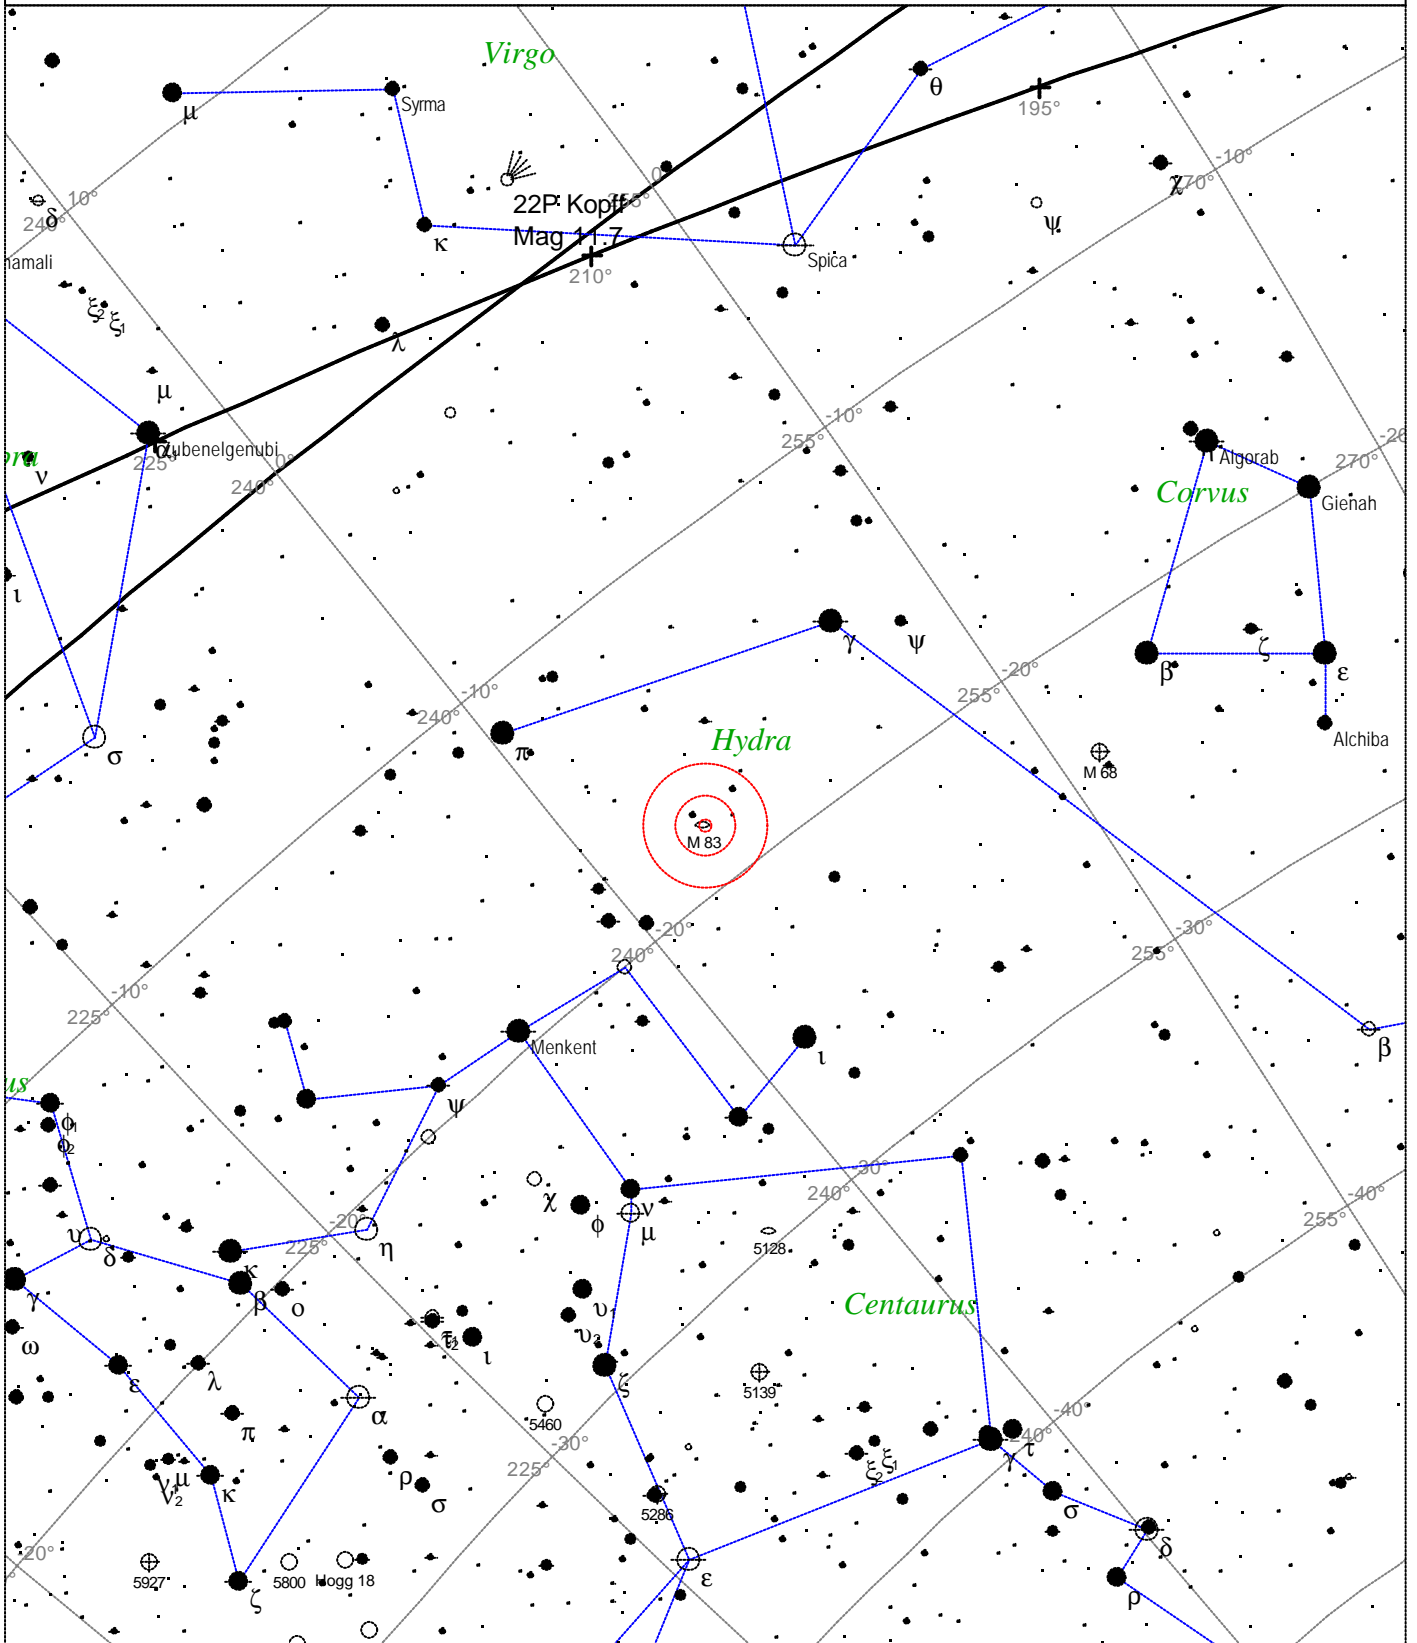

Messier 83 - Galaxy

STARS ● <3 ● 3.5 ● 4 ● 4.5 ● 5 ● 5.5 ● 6 ● 6.5 ● >7	SYMBOLS ● Multiple star ○ Variable star ☄ Comet ☉ Galaxy □ Bright nebula	SYMBOLS □ Dark nebula ⊕ Globular cluster ○ Open cluster ♁ Planetary nebula ☄ Quasar	SYMBOLS △ Radio source × X-ray source ○ Other object	<i>Messier 83 - Galaxy</i> <i>Magnitude: 8.0</i> <i>Surface brightness: 12.6 mag/sq arcmin</i> <i>Size: 13.1'x12.2'</i> <i>Right ascension: 13h 37m 7s</i> <i>Declination: -29° 52' 47"</i> <i>Constellation: Hydra</i>

Local Time: 19:40:11 12-Sep-2002
Location: 53° 27' 0" N 2° 31' 0" W

UTC: 19:40:11 12-Sep-2002
RA: 13h37m07s Dec: -29° 52' Field: 45.0°

Sidereal Time: 18:56:39
Julian Day: 2452530.3196