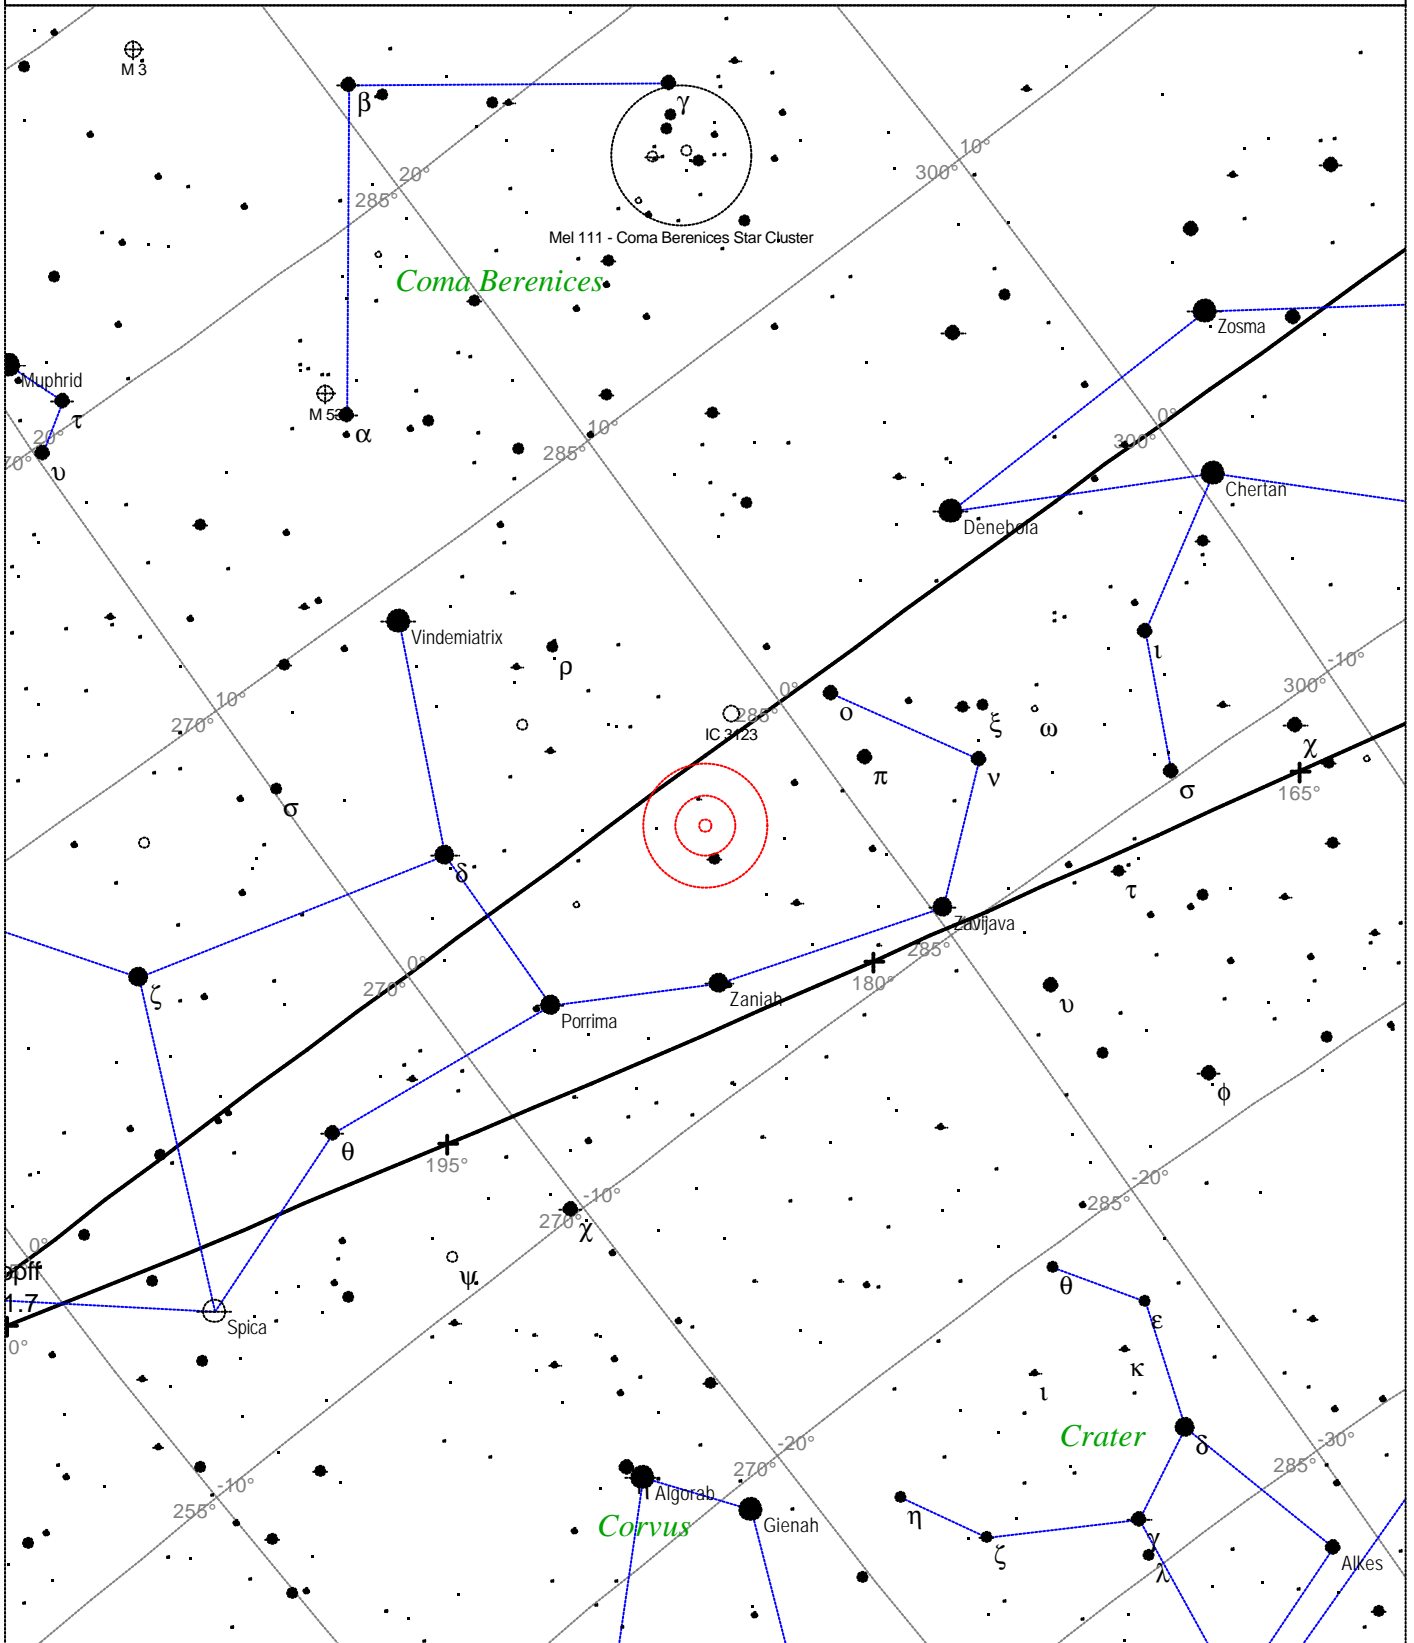

Local Time: 19:40:11 12-Sep-2002

UTC: 19:40:11 12-Sep-2002

Sidereal Time: 19:01:49

Location: 53° 6' 50" N 1° 13' 20" W RA: 12h43m46s Dec: +11° 32' 31" Field: 45.0°

Julian Day: 2452530.3196

Messier 61 - Galaxy