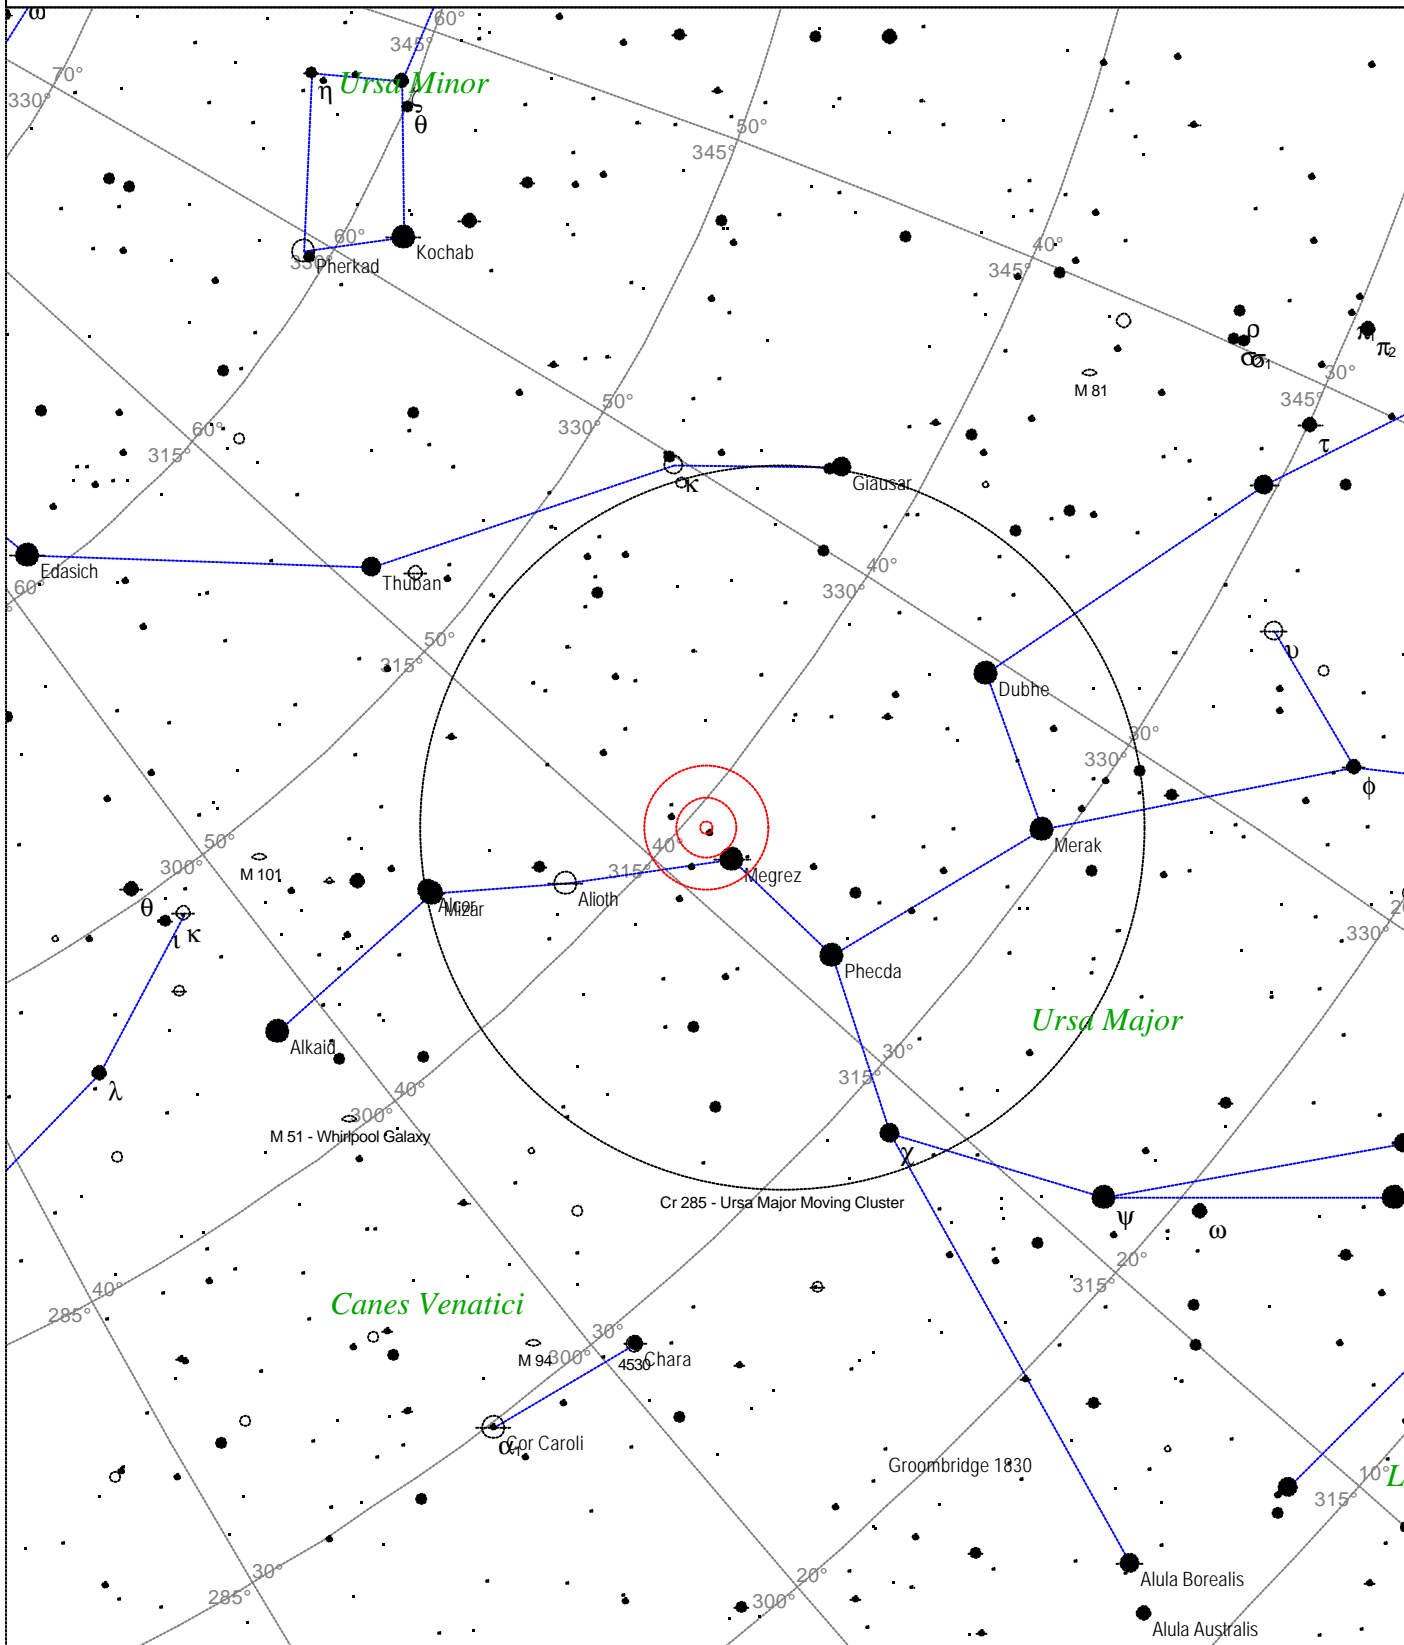

Messier 40

STARS ● <3 ● 3.5 ● 4 ● 4.5 ● 5 ● 5.5	SYMBOLS ● Multiple star ○ Variable star ☄ Comet ☉ Galaxy □ Bright nebula	SYMBOLS □ Dark nebula ⊕ Globular cluster ○ Open cluster ♁ Planetary nebula ☉ Quasar	SYMBOLS △ Radio source × X-ray source ○ Other object	<i>Messier 40 - Star</i> <i>Magnitude: 9.0</i> <i>Right ascension: 12h 21m 59s</i> <i>Declination: +58° 5' 21"</i> <i>Constellation: Ursa Major</i>

Local Time: 19:40:11 12-Sep-2002
Location: 53° 27' 0" N 2° 31' 0" W

UTC: 19:40:11 12-Sep-2002
RA: 12h21m59s Dec: +58° 05' Field: 45.0°

Sidereal Time: 18:56:39
Julian Day: 2452530.3196