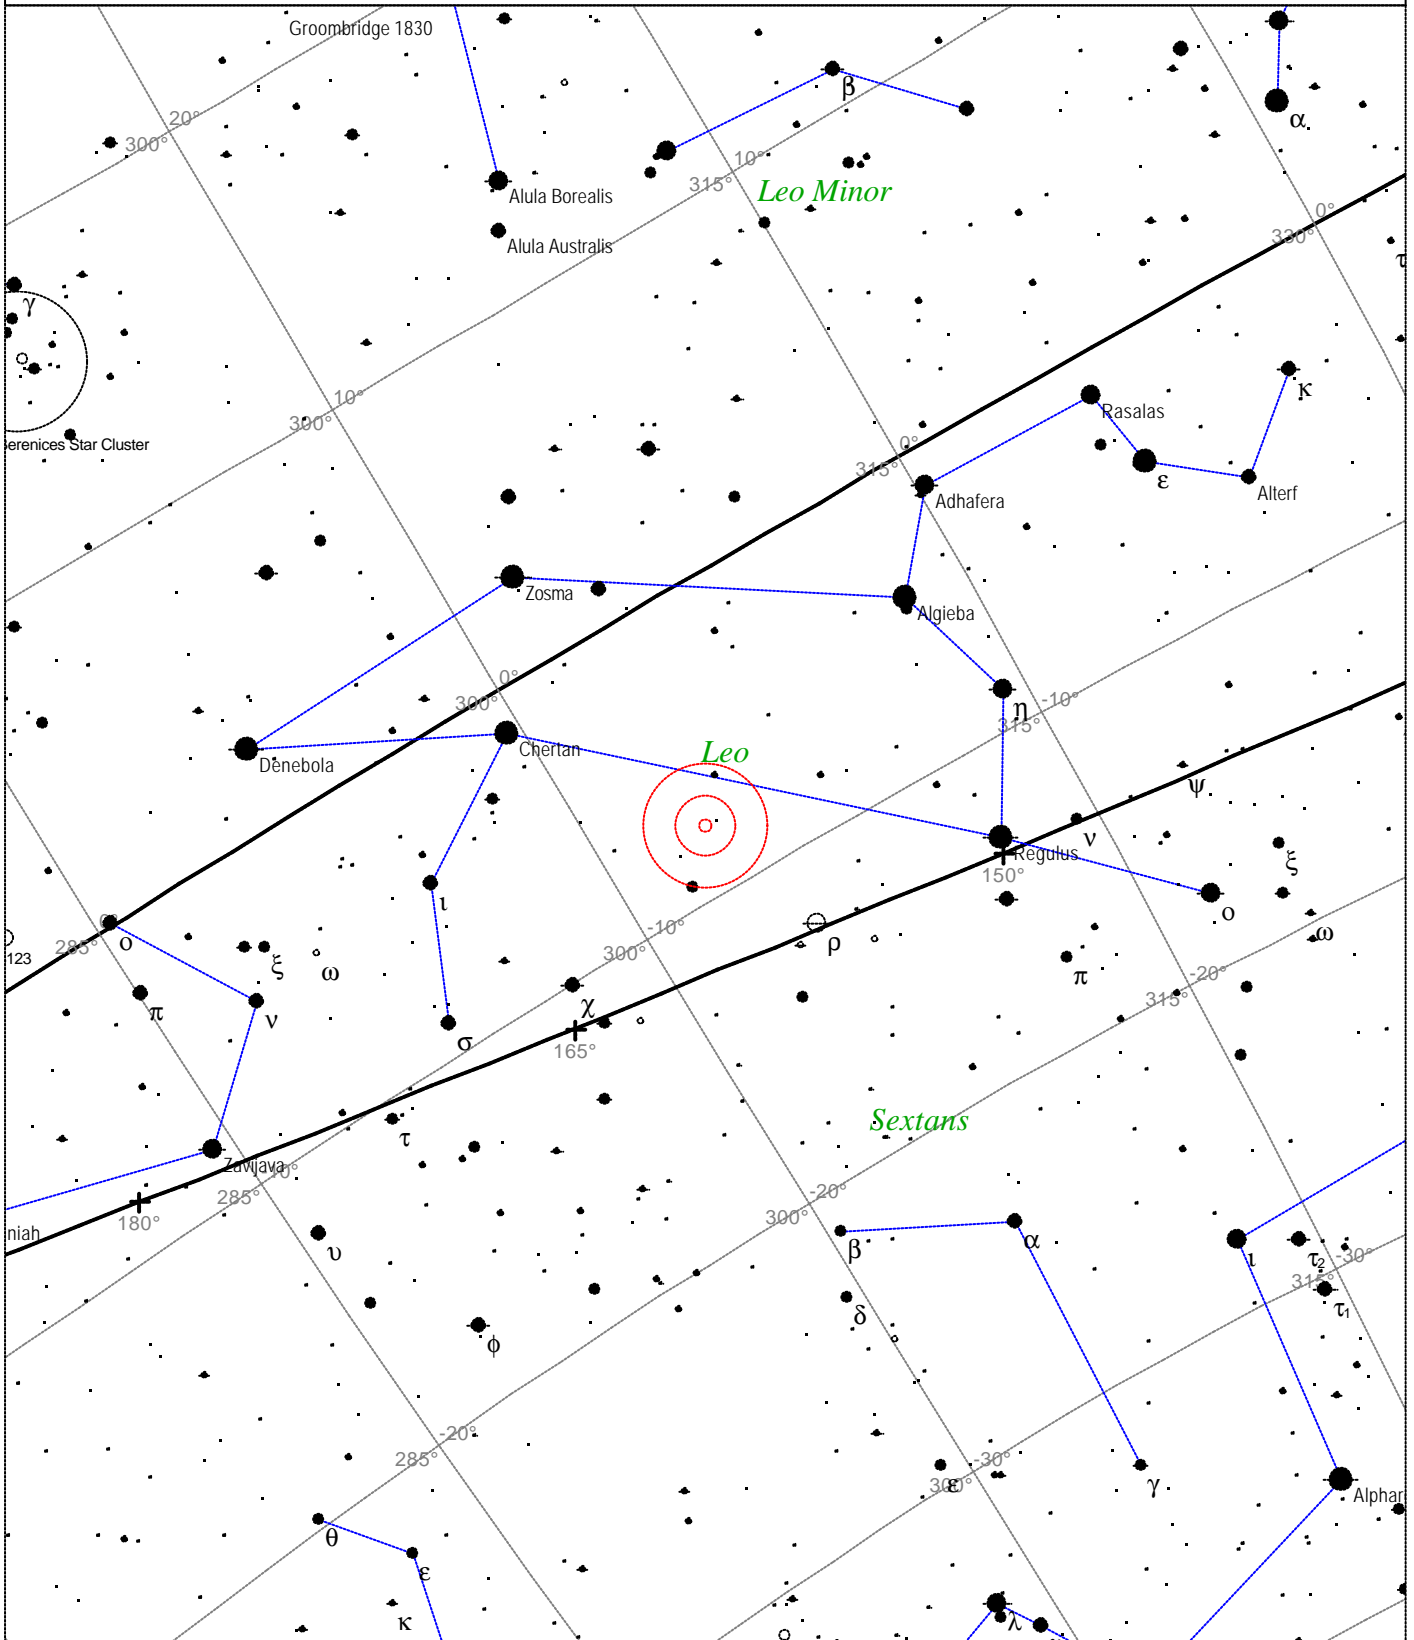

Messier 105 - Galaxy

STARS ● <3 · 6 ● 3.5 · 6.5 ● 4 · >7 ● 4.5 ● 5 ● 5.5		SYMBOLS ● Multiple star □ Dark nebula △ Radio source ○ Variable star ⊕ Globular cluster × X-ray source ☄ Comet ○ Open cluster ○ Other object ☾ Galaxy ⊕ Planetary nebula □ Bright nebula ✕ Quasar			<i>Messier 105 - Galaxy</i> Magnitude: 10.5 Surface brightness: 11.8 mag/sq arcmin Size: 5.3'x4.8' Position angle: 60° Right ascension: 10h 47m 56s Declination: +12° 34' 13" Constellation: Leo

Local Time: 19:40:11 12-Sep-2002
Location: 53° 27' 0" N 2° 31' 0" W

UTC: 19:40:11 12-Sep-2002
RA: 10h47m56s Dec: +12° 34' Field: 45.0°

Sidereal Time: 18:56:39
Julian Day: 2452530.3196