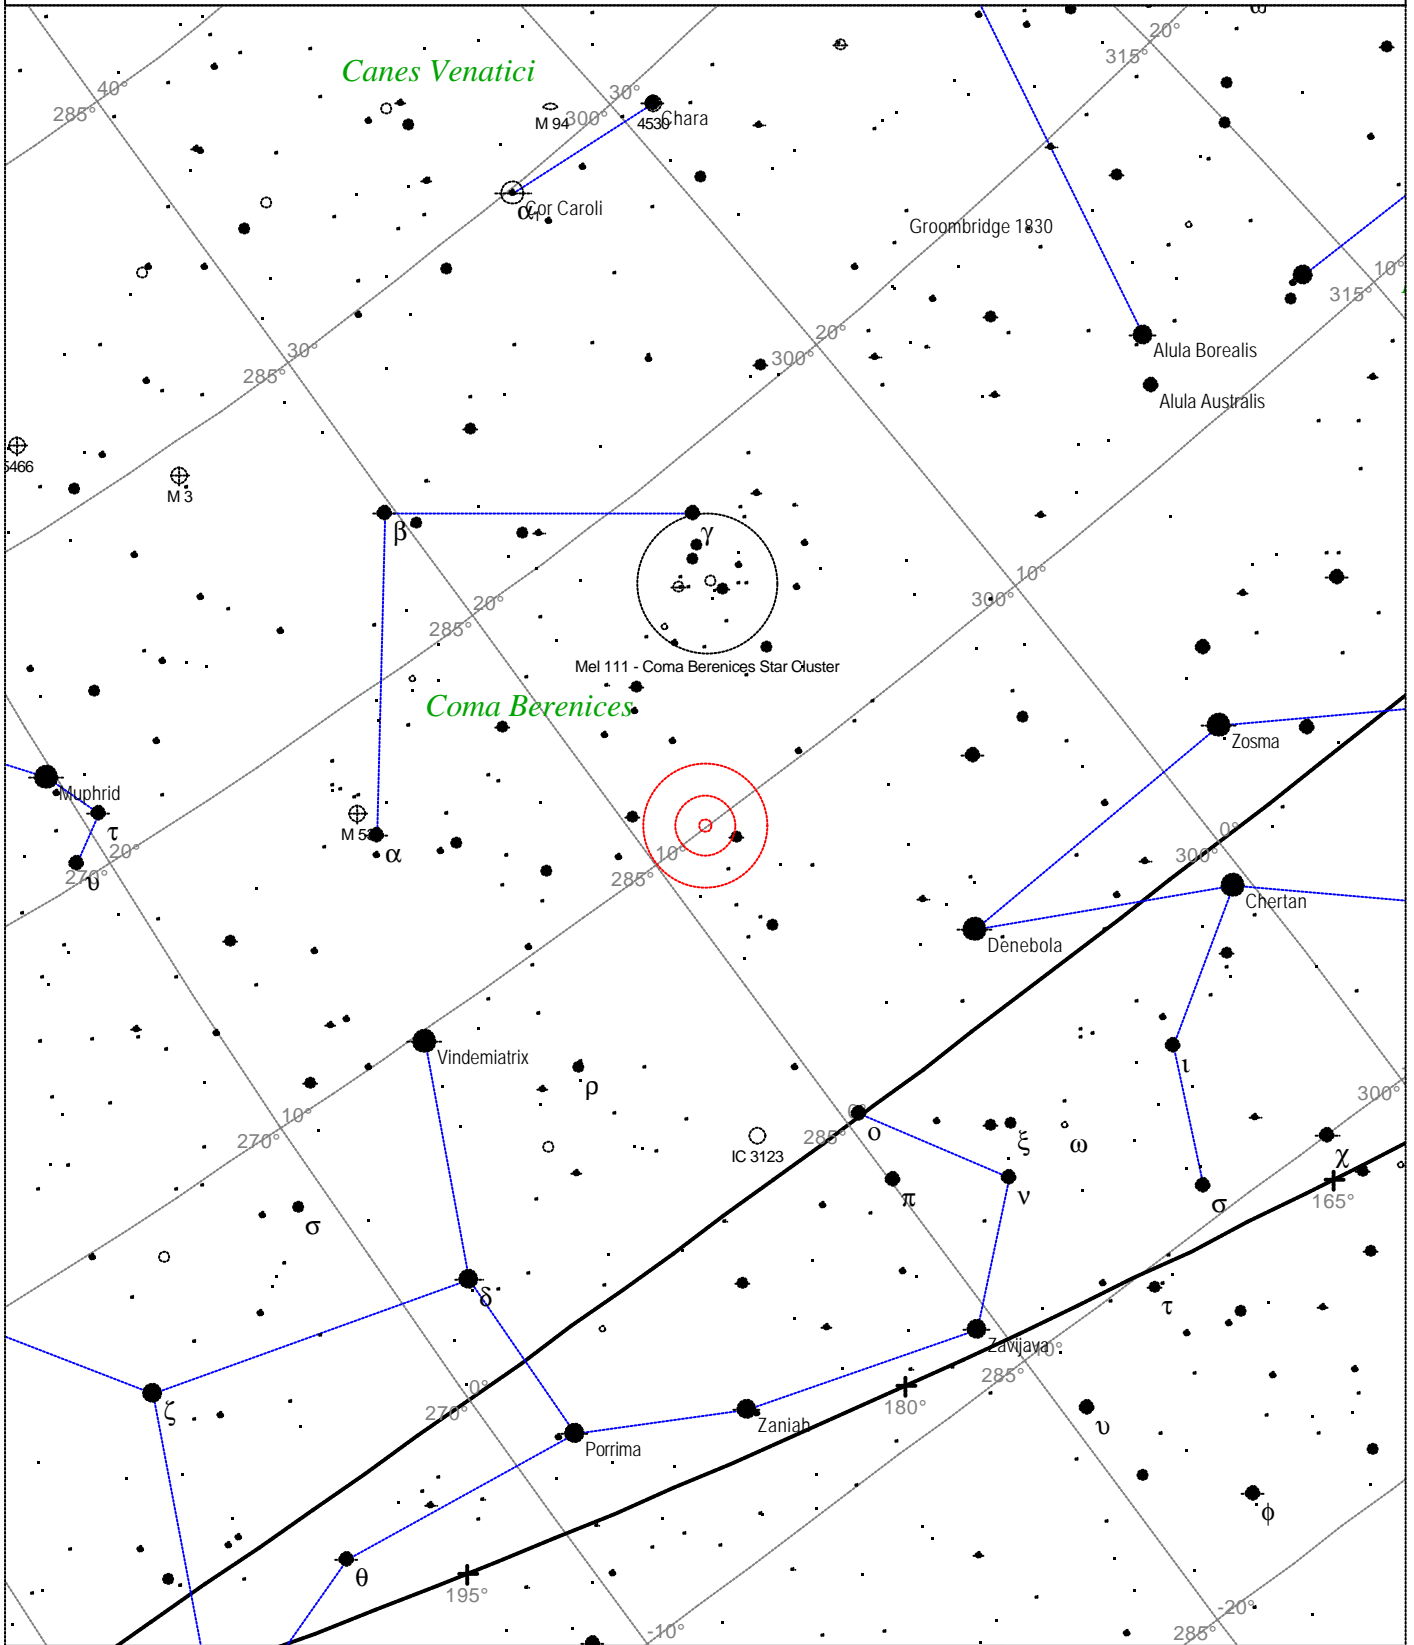

Messier 85 - Galaxy

STARS	SYMBOLS			Messier 85 - Galaxy
● <3	● Multiple star	□ Dark nebula	△ Radio source	Magnitude: 10.0
● 3.5	○ Variable star	⊕ Globular cluster	× X-ray source	Surface brightness: 11.8 mag/sq arcmin
● 4	☄ Comet	○ Open cluster	○ Other object	Size: 7.4'x5.9'
● 4.5	☉ Galaxy	♁ Planetary nebula		Position angle: 5°
● 5	□ Bright nebula	♁ Quasar		Right ascension: 12h 25m 30s
● 5.5				Declination: +18° 10' 47"
				Constellation: Coma Berenices

Local Time: 19:40:11 12-Sep-2002   UTC: 19:40:11 12-Sep-2002   Sidereal Time: 18:56:39
Location: 53° 27' 0" N 2° 31' 0" W   RA: 12h25m30s Dec: +18° 10' Field: 45.0°   Julian Day: 2452530.3196