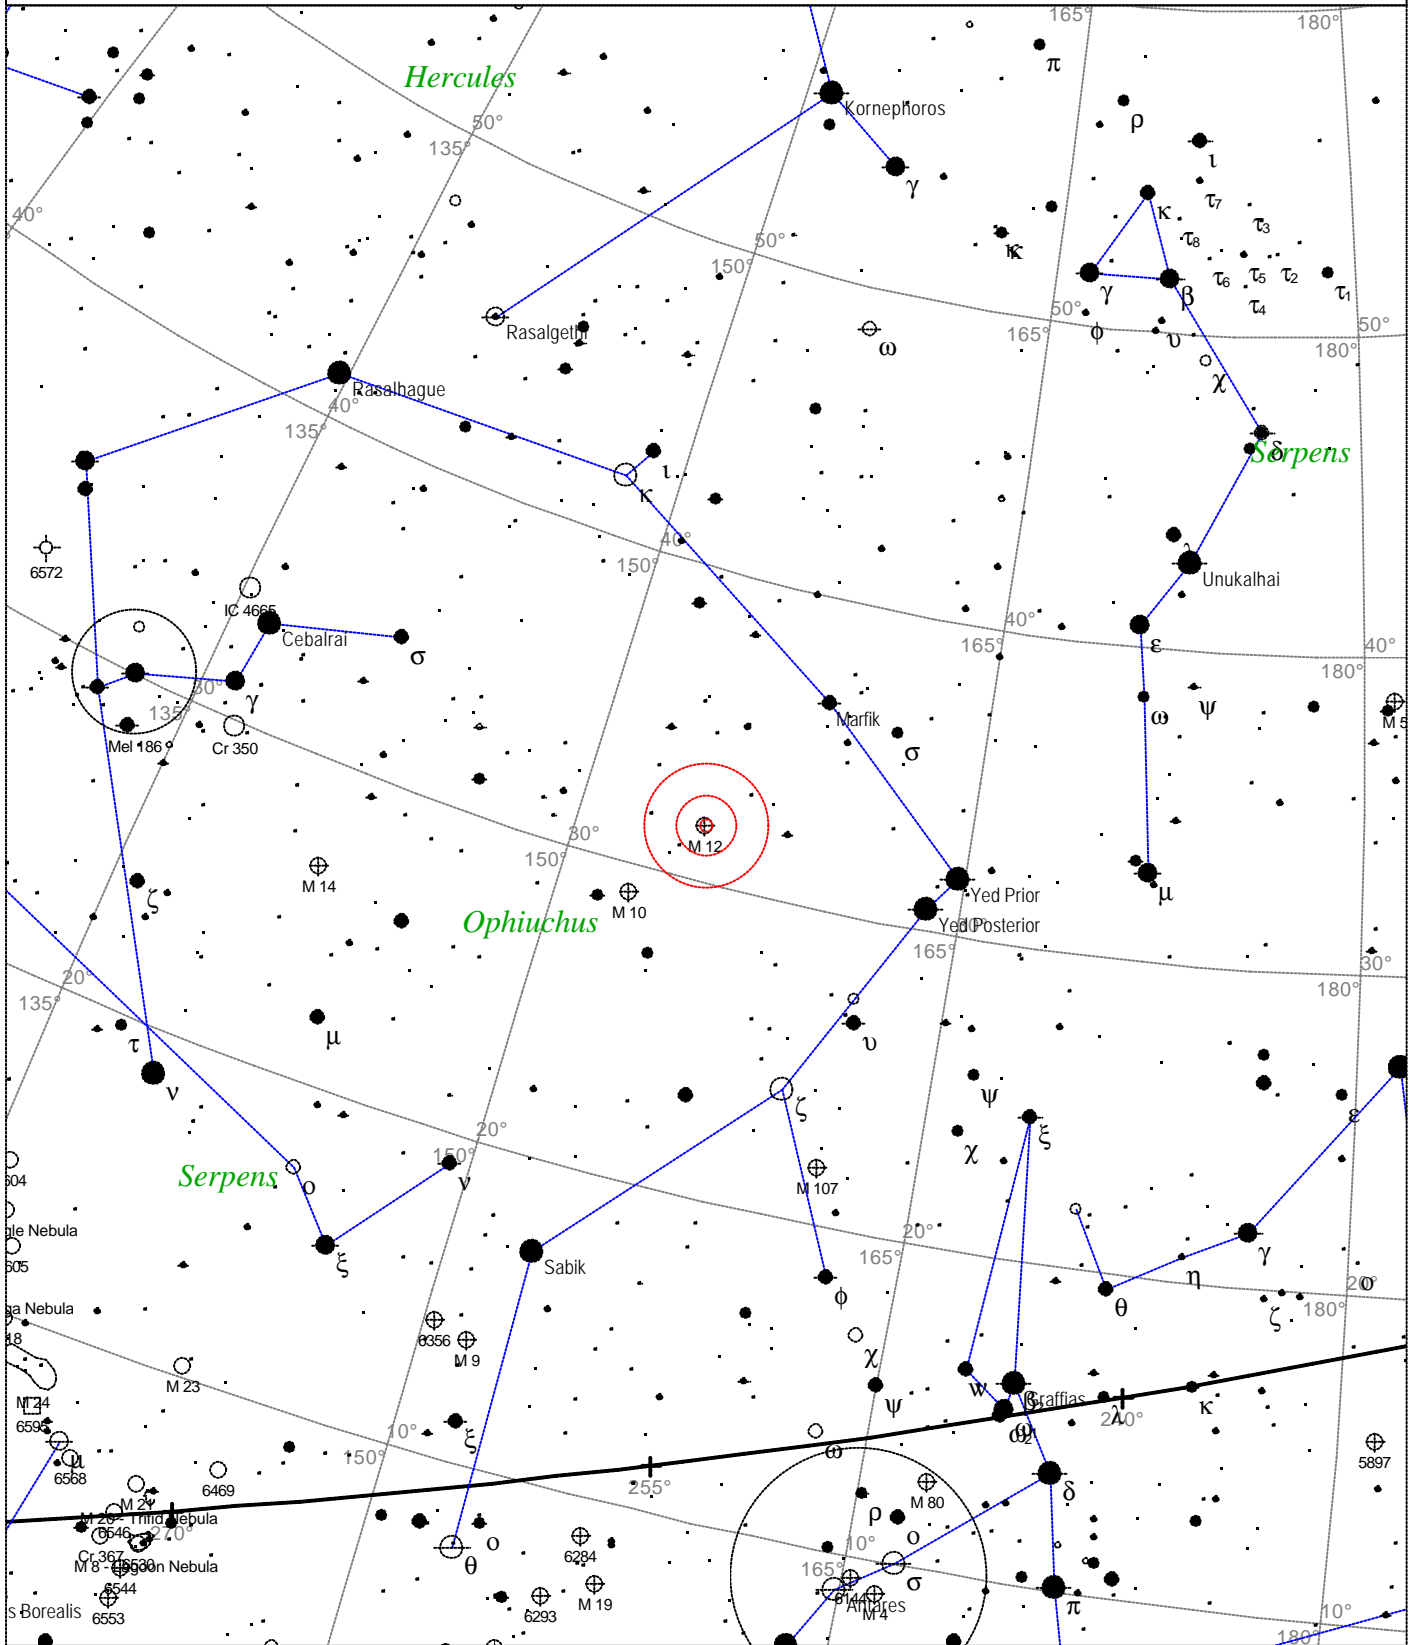

Messier 12 - Globular Cluster

STARS ● <3 ● 3.5 ● 4 ● 4.5 ● 5 ● 5.5 ● 6 ● 6.5 ● >7	SYMBOLS ● Multiple star ○ Variable star ☄ Comet ☾ Galaxy □ Bright nebula ◻ Dark nebula ⊕ Globular cluster ○ Open cluster ♁ Planetary nebula ⊞ Quasar △ Radio source ✕ X-ray source ○ Other object	Messier 12 - Globular cluster Magnitude: 6.7 Size: 12.2' Right ascension: 16h 47m 22s Declination: -1° 57' 3" Constellation: Ophiuchus

Local Time: 16:06:39 12-Sep-2002   UTC: 16:06:39 12-Sep-2002   Sidereal Time: 15:22:32
Location: 53° 27' 0" N 2° 31' 0" W   RA: 16h47m22s Dec: -1° 57' Field: 45.0°   Julian Day: 2452530.1713