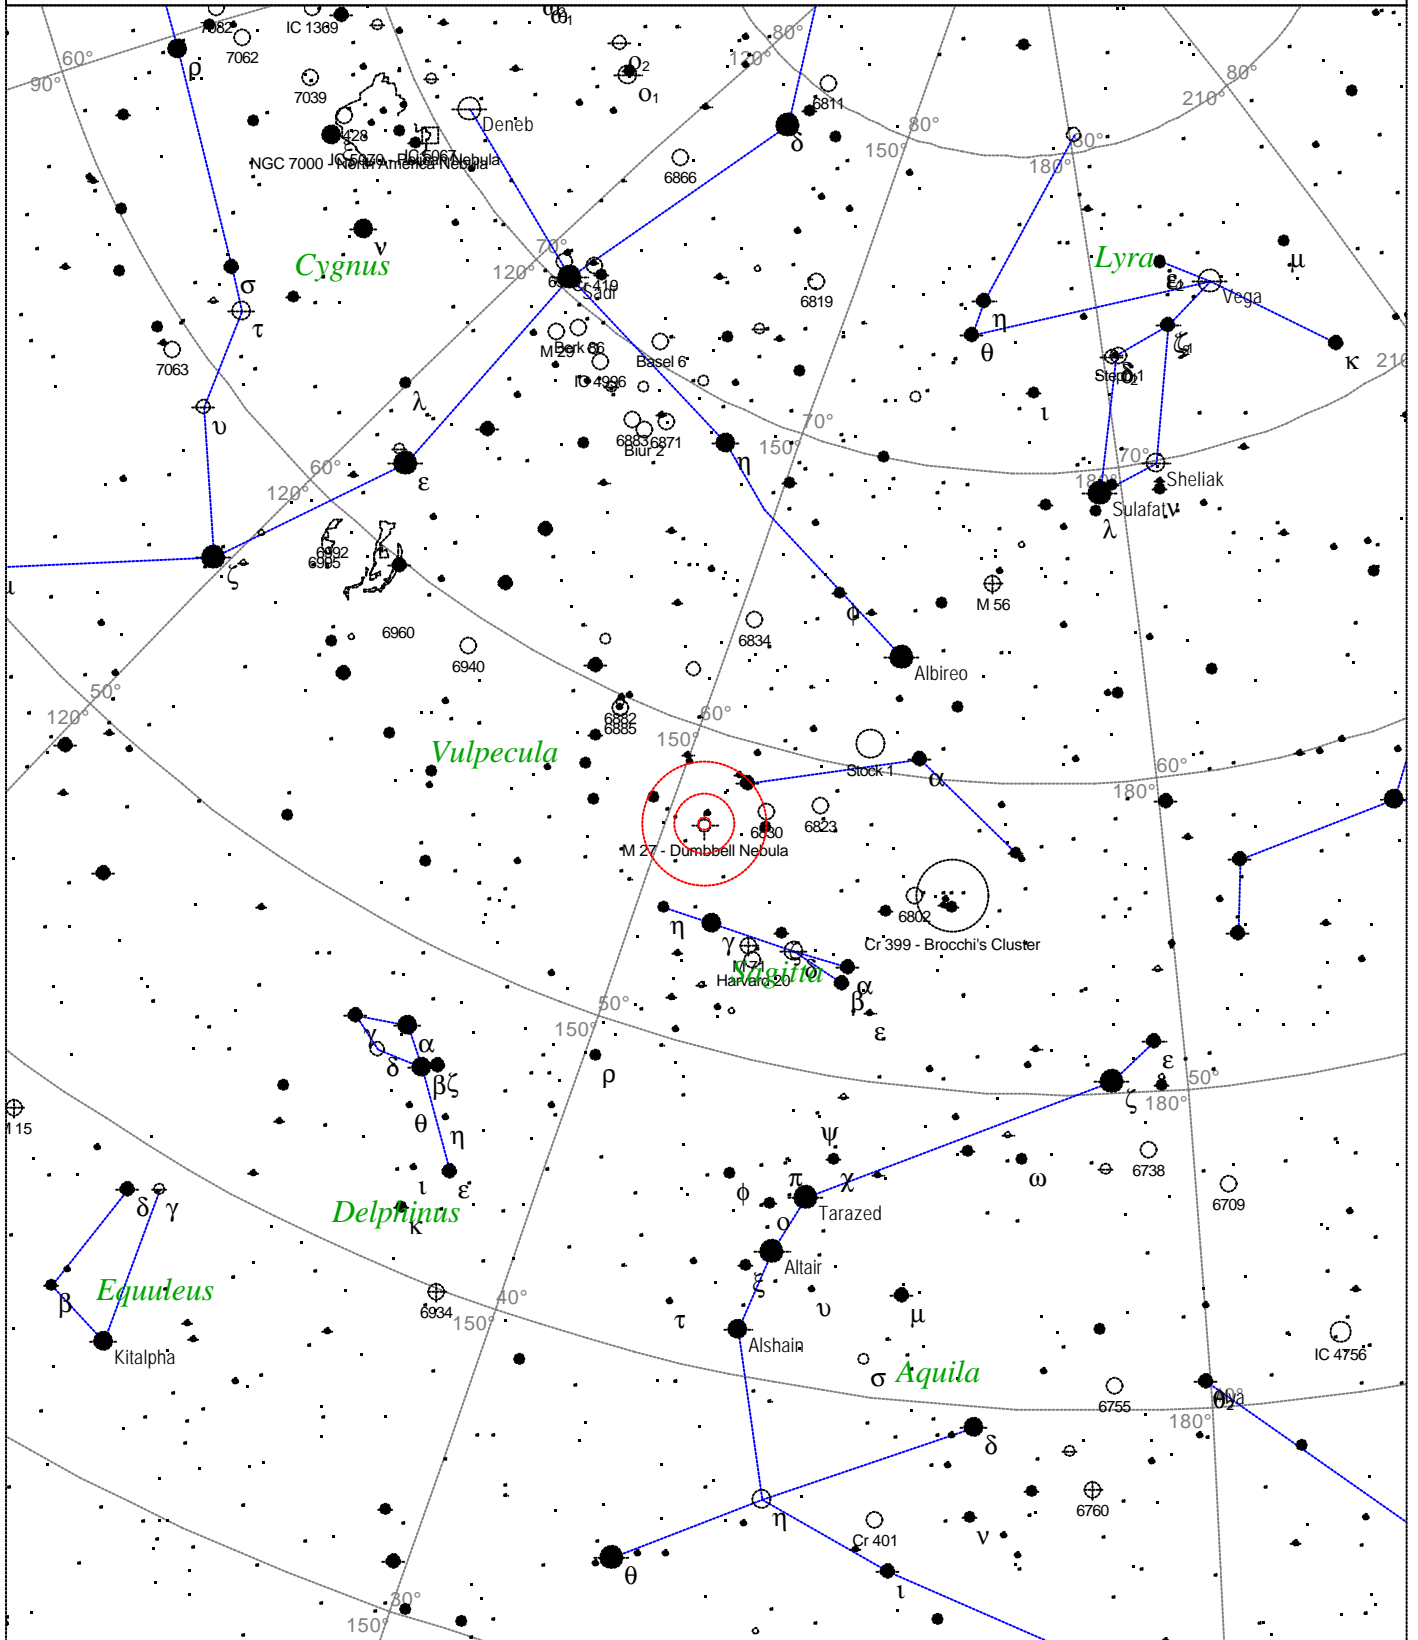

Messier 27 - Dumbbell Nebula

STARS	SYMBOLS			Messier 27 - Dumbbell Nebula
● <3	● Multiple star	□ Dark nebula	△ Radio source	Type of object: Planetary nebula
● 3.5	○ Variable star	⊕ Globular cluster	× X-ray source	Magnitude: 7.6
● 4	☄ Comet	○ Open cluster	○ Other object	Size: 5.8'
● 4.5	☄ Galaxy	⊕ Planetary nebula		Right ascension: 19h 59m 43s
● 5	□ Bright nebula	☄ Quasar		Declination: +22° 43' 50"
● 5.5				Constellation: Vulpecula

Local Time: 19:39:25 12-Sep-2002
Location: 53° 27' 0" N 2° 31' 0" W

UTC: 19:39:25 12-Sep-2002
RA: 19h59m43s Dec: +22° 43' Field: 45.0°

Sidereal Time: 18:55:53
Julian Day: 2452530.3190