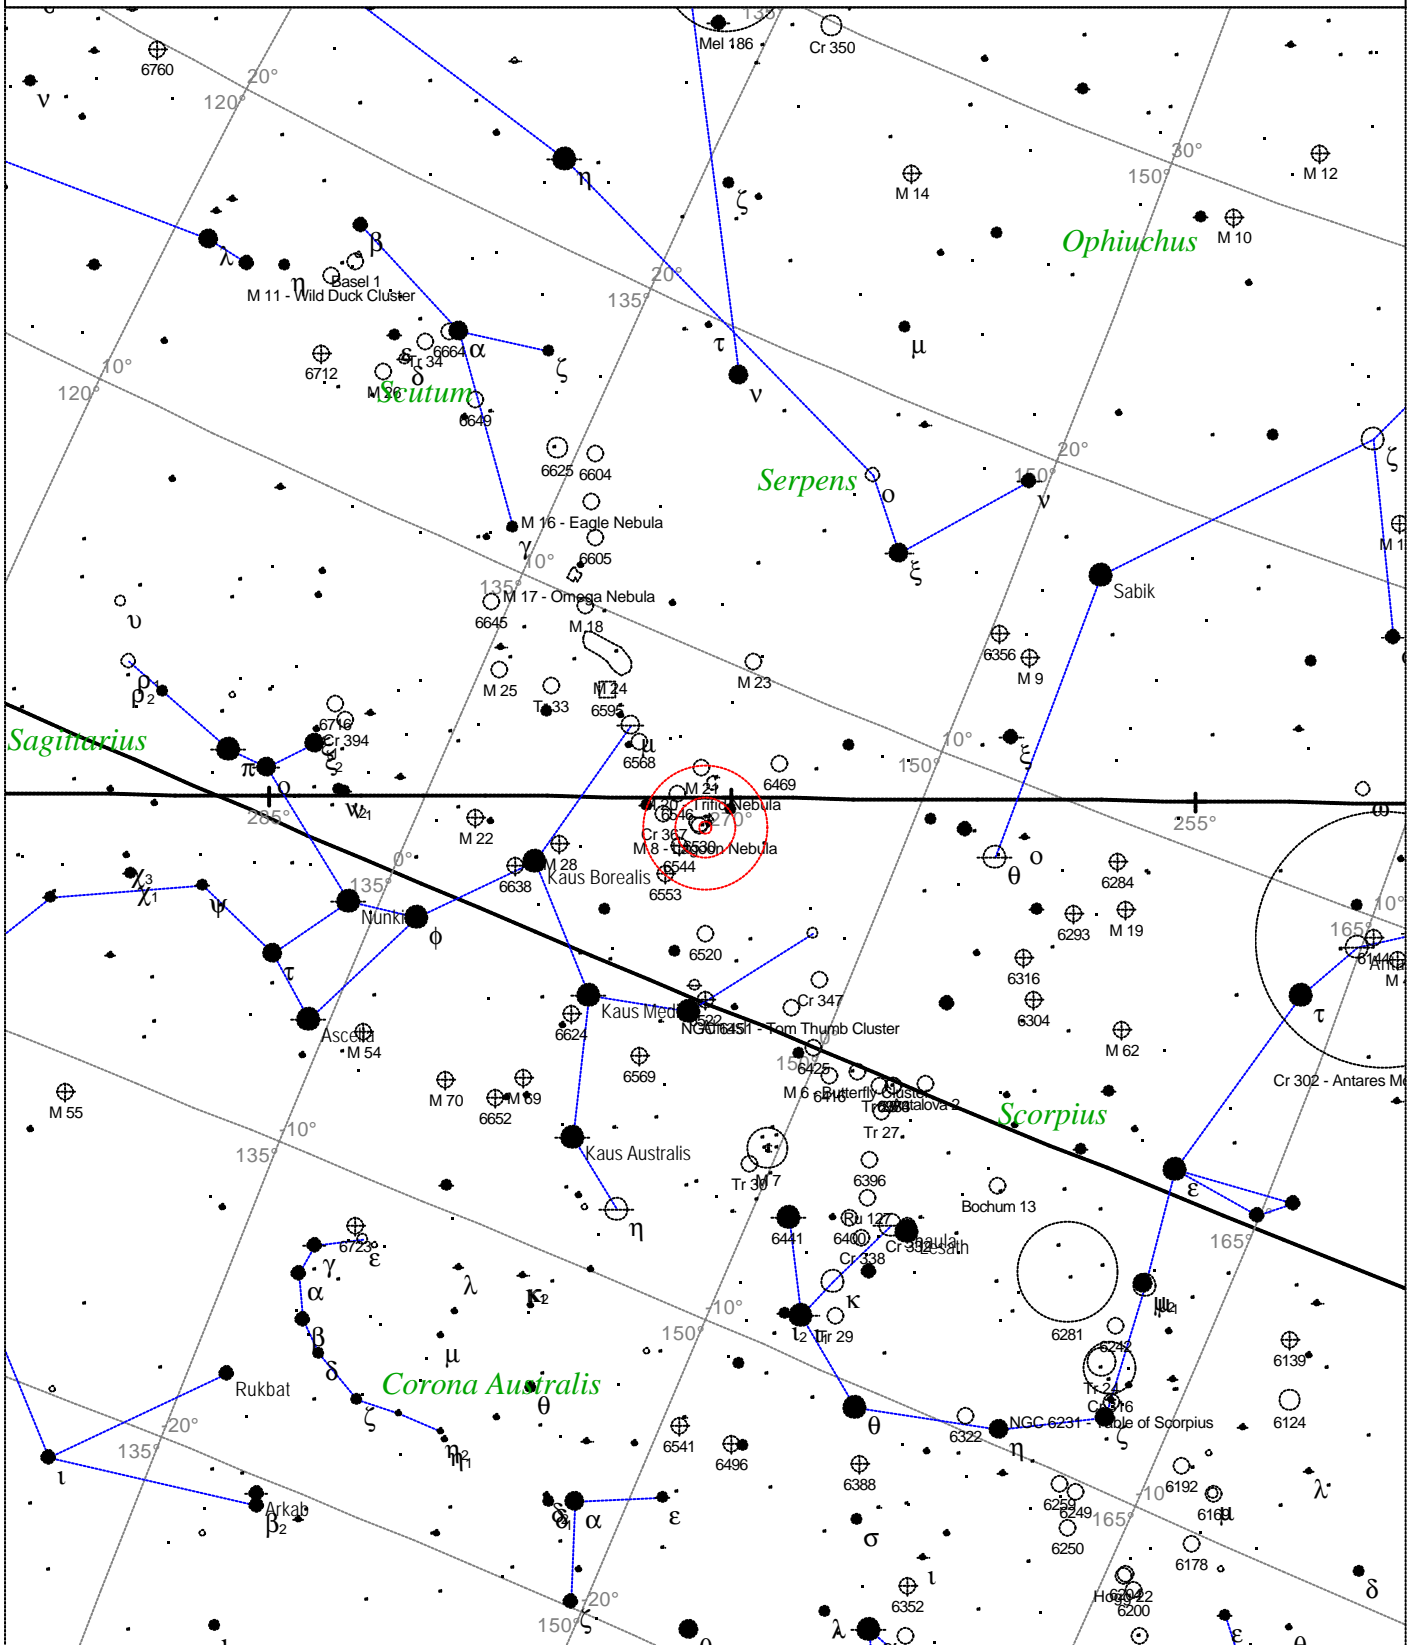

Messier 8 - Lagoon Nebula

STARS	SYMBOLS			Messier 8 - Lagoon Nebula
● <3	● Multiple star	◻ Dark nebula	△ Radio source	Type of object: Bright nebula
● 3.5	○ Variable star	⊕ Globular cluster	× X-ray source	Magnitude: 5.0
● 4	☄ Comet	○ Open cluster	○ Other object	Size: 45.0'x30.0'
● 4.5	☄ Galaxy	♁ Planetary nebula		Right ascension: 18h 3m 50s
● 5	◻ Bright nebula	☄ Quasar		Declination: -24° 22' 52"
● 5.5				Constellation: Sagittarius

Local Time: 16:06:39 12-Sep-2002
Location: 53° 27' 0" N 2° 31' 0" W

UTC: 16:06:39 12-Sep-2002
RA: 18h03m50s Dec: -24° 22' Field: 45.0°

Sidereal Time: 15:22:32
Julian Day: 2452530.1713