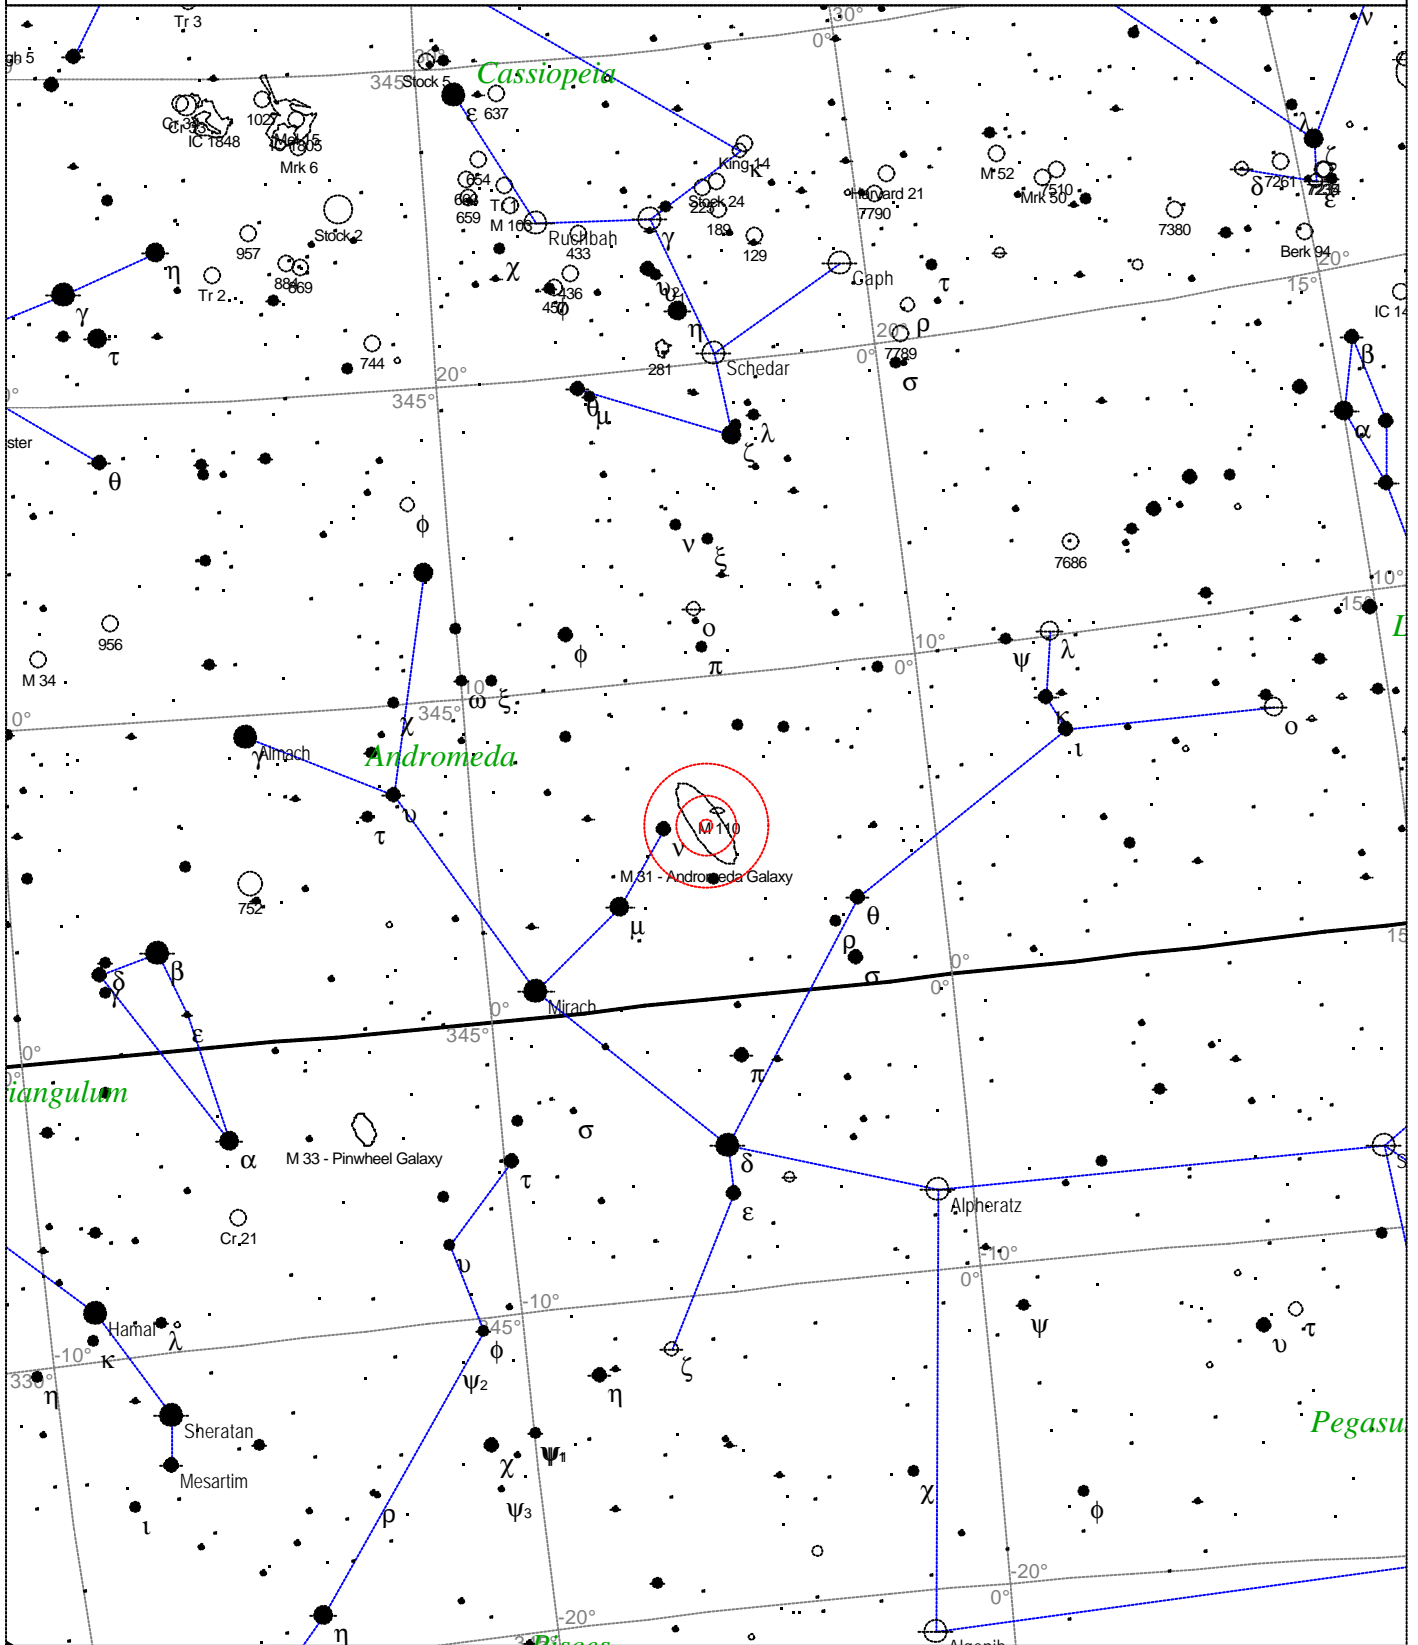

Messier 31 - Andromeda Galaxy

STARS		SYMBOLS			<i>Messier 31 - Andromeda Galaxy</i> Type of object: Galaxy Magnitude: 4.3 Surface brightness: 12.6 mag/sq arcmin Size: 189.1'x61.7' Position angle: 35° Right ascension: 0h 42m 53s Declination: +41° 16' 55"
● <3	· 6	● Multiple star	□ Dark nebula	△ Radio source	
● 3.5	· 6.5	○ Variable star	⊕ Globular cluster	× X-ray source	
● 4	· >7	☄ Comet	○ Open cluster	○ Other object	
● 4.5		☉ Galaxy	⊕ Planetary nebula		
● 5		□ Bright nebula	☉ Quasar		
● 5.5					

Local Time: 12:48:02 12-Sep-2002
Location: 53° 27' 0" N 2° 31' 0" W

UTC: 12:48:02 12-Sep-2002
RA: 0h42m53s Dec: +41° 16' Field: 45.0°

Sidereal Time: 12:03:22
Julian Day: 2452530.0334