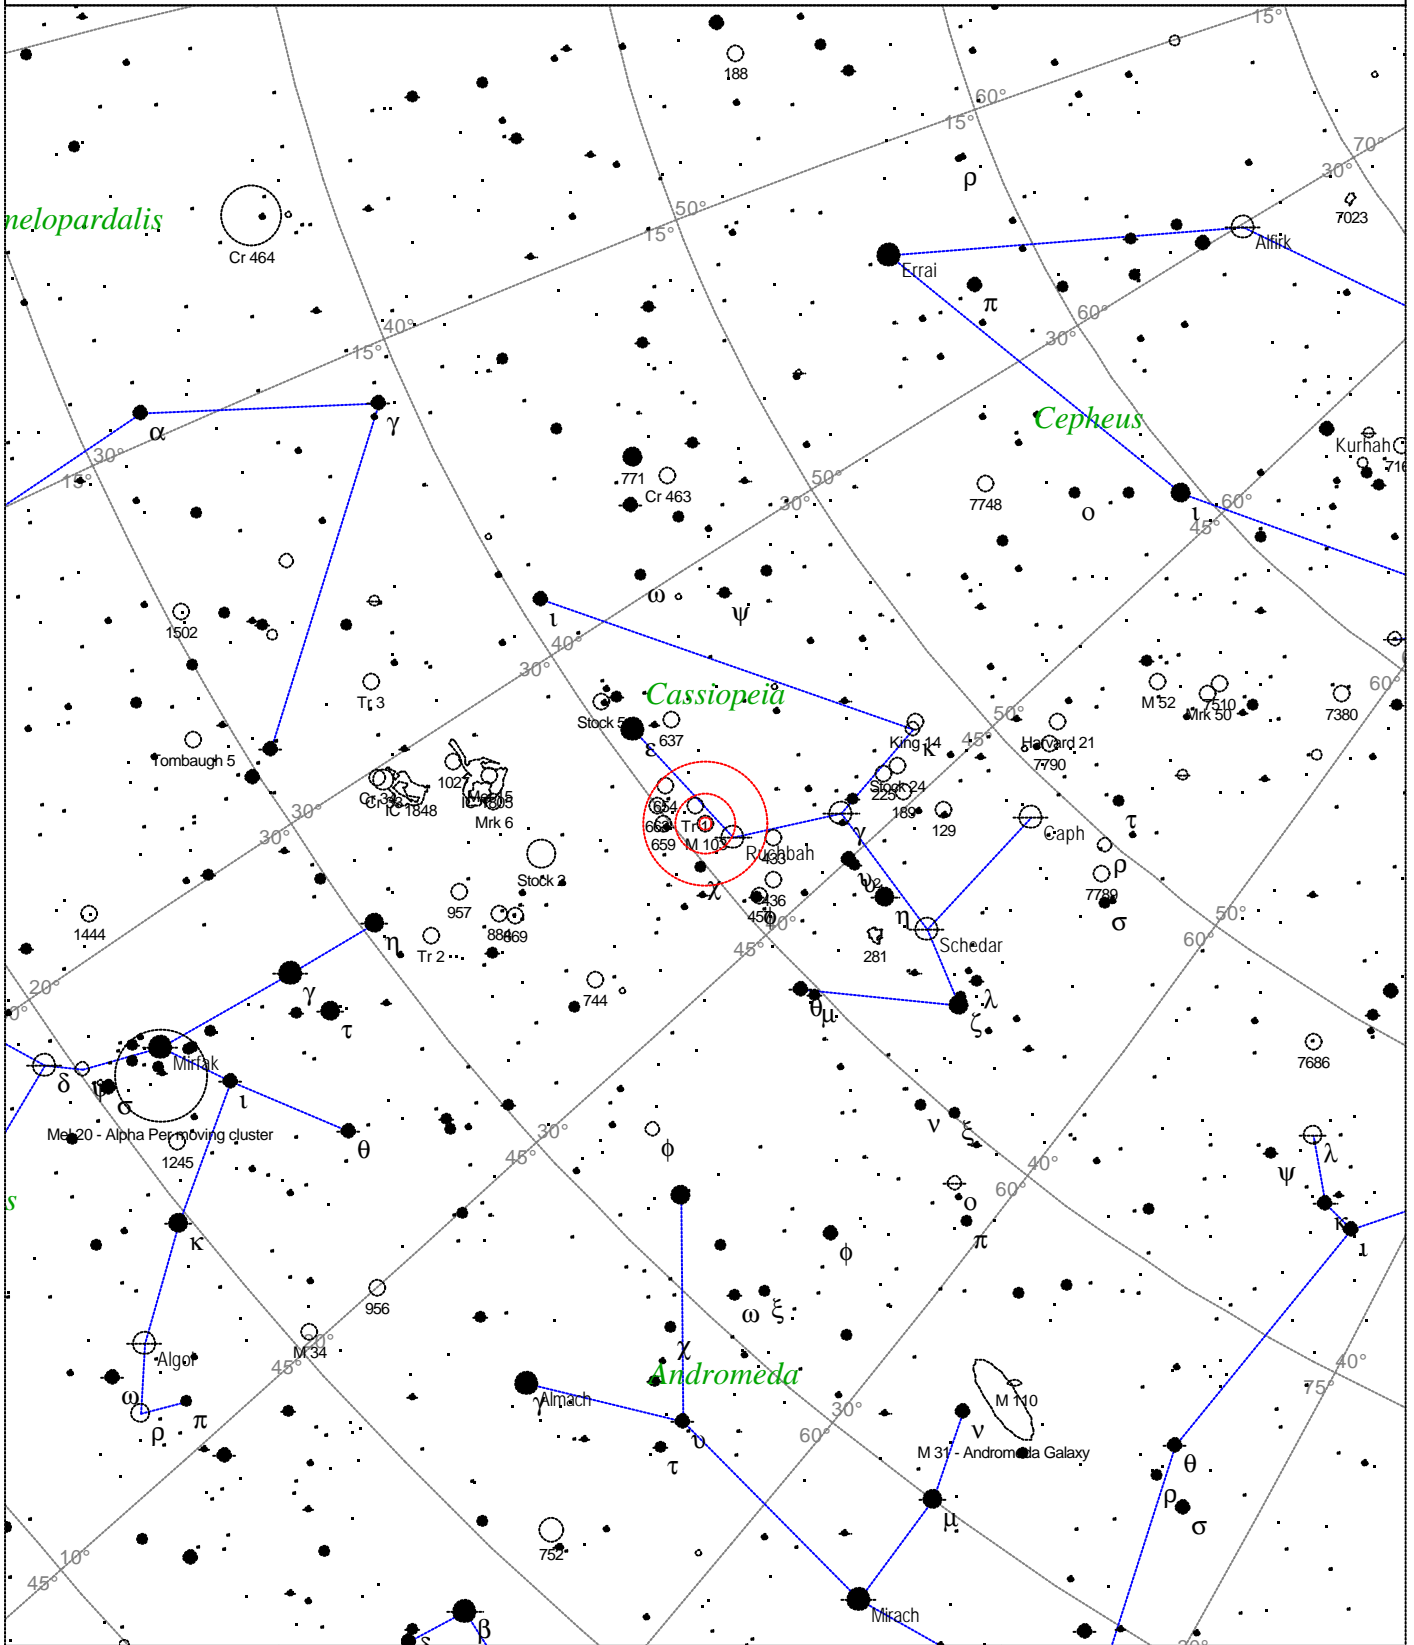

Messier 103 - Open cluster

STARS ● <3 ● 3.5 ● 4 ● 4.5 ● 5 ● 5.5 ● 6 ● 6.5 ● >7	SYMBOLS ● Multiple star ○ Variable star ☄ Comet ☾ Galaxy □ Bright nebula □ Dark nebula ⊕ Globular cluster ○ Open cluster ⊕ Planetary nebula ⊗ Quasar △ Radio source × X-ray source ○ Other object	Messier 103 - Open cluster Magnitude: 7.4 Size: 6.0' Right ascension: 1h 33m 33s Declination: +60° 40' 9" Constellation: Cassiopeia

Local Time: 19:40:11 12-Sep-2002
Location: 53° 27' 0" N 2° 31' 0" W

UTC: 19:40:11 12-Sep-2002
RA: 1h33m33s Dec: +60° 40' Field: 45.0°

Sidereal Time: 18:56:39
Julian Day: 2452530.3196