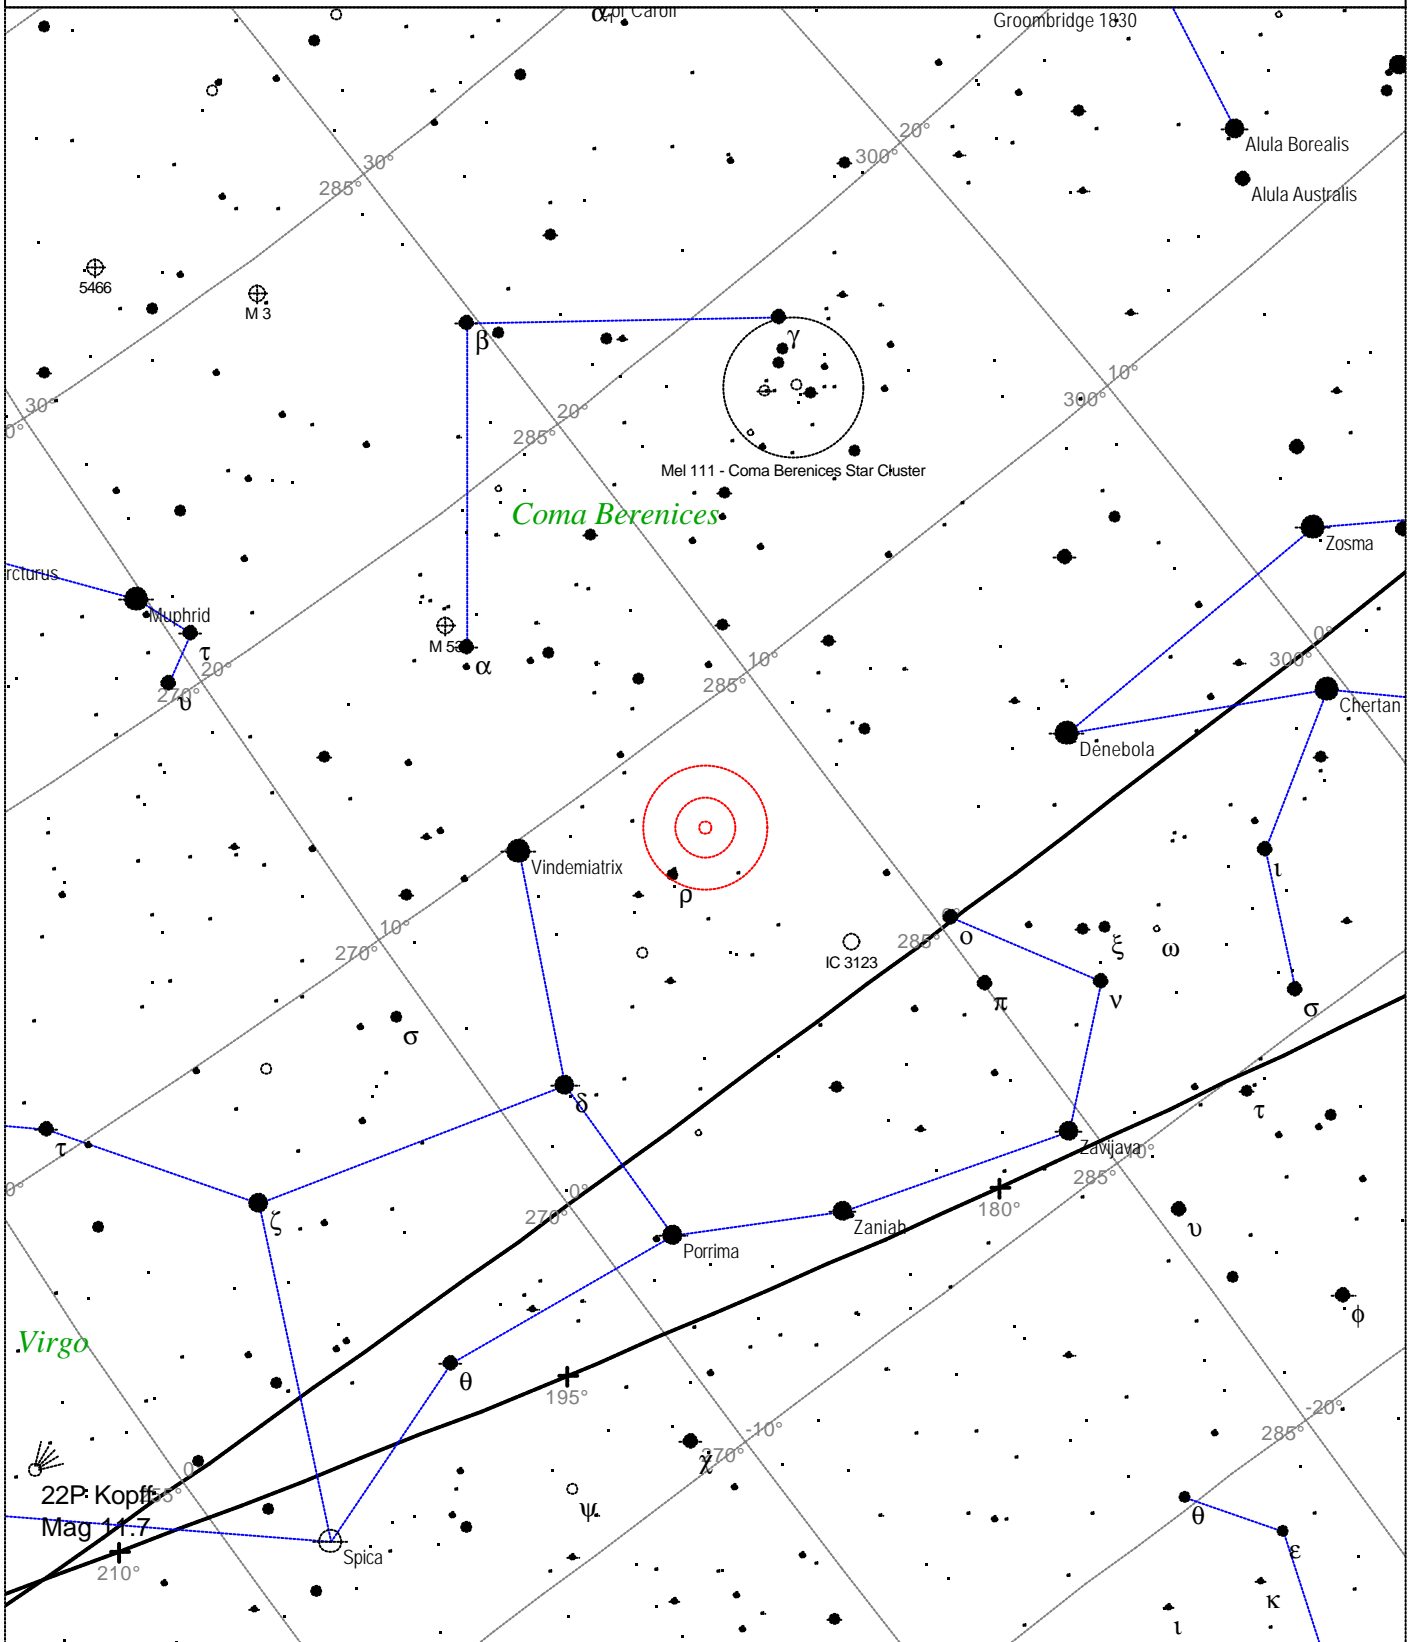

Messier 58 - Galaxy

STARS		SYMBOLS			<i>Messier 58 - Galaxy</i> Magnitude: 10.4 Surface brightness: 12.4 mag/sq arcmin Size: 6.0'x4.8' Position angle: 95° Right ascension: 12h 37m 50s Declination: +11° 48' 26" Constellation: Virgo
● <3	· 6	● Multiple star	□ Dark nebula	△ Radio source	
● 3.5	· 6.5	○ Variable star	⊕ Globular cluster	× X-ray source	
● 4	· >7	☄ Comet	○ Open cluster	○ Other object	
● 4.5		☉ Galaxy	♁ Planetary nebula		
● 5		□ Bright nebula	☉ Quasar		
● 5.5					

Local Time: 19:40:11 12-Sep-2002
Location: 53° 27' 0" N 2° 31' 0" W

UTC: 19:40:11 12-Sep-2002
RA: 12h37m50s Dec: +11° 48' Field: 45.0°

Sidereal Time: 18:56:39
Julian Day: 2452530.3196