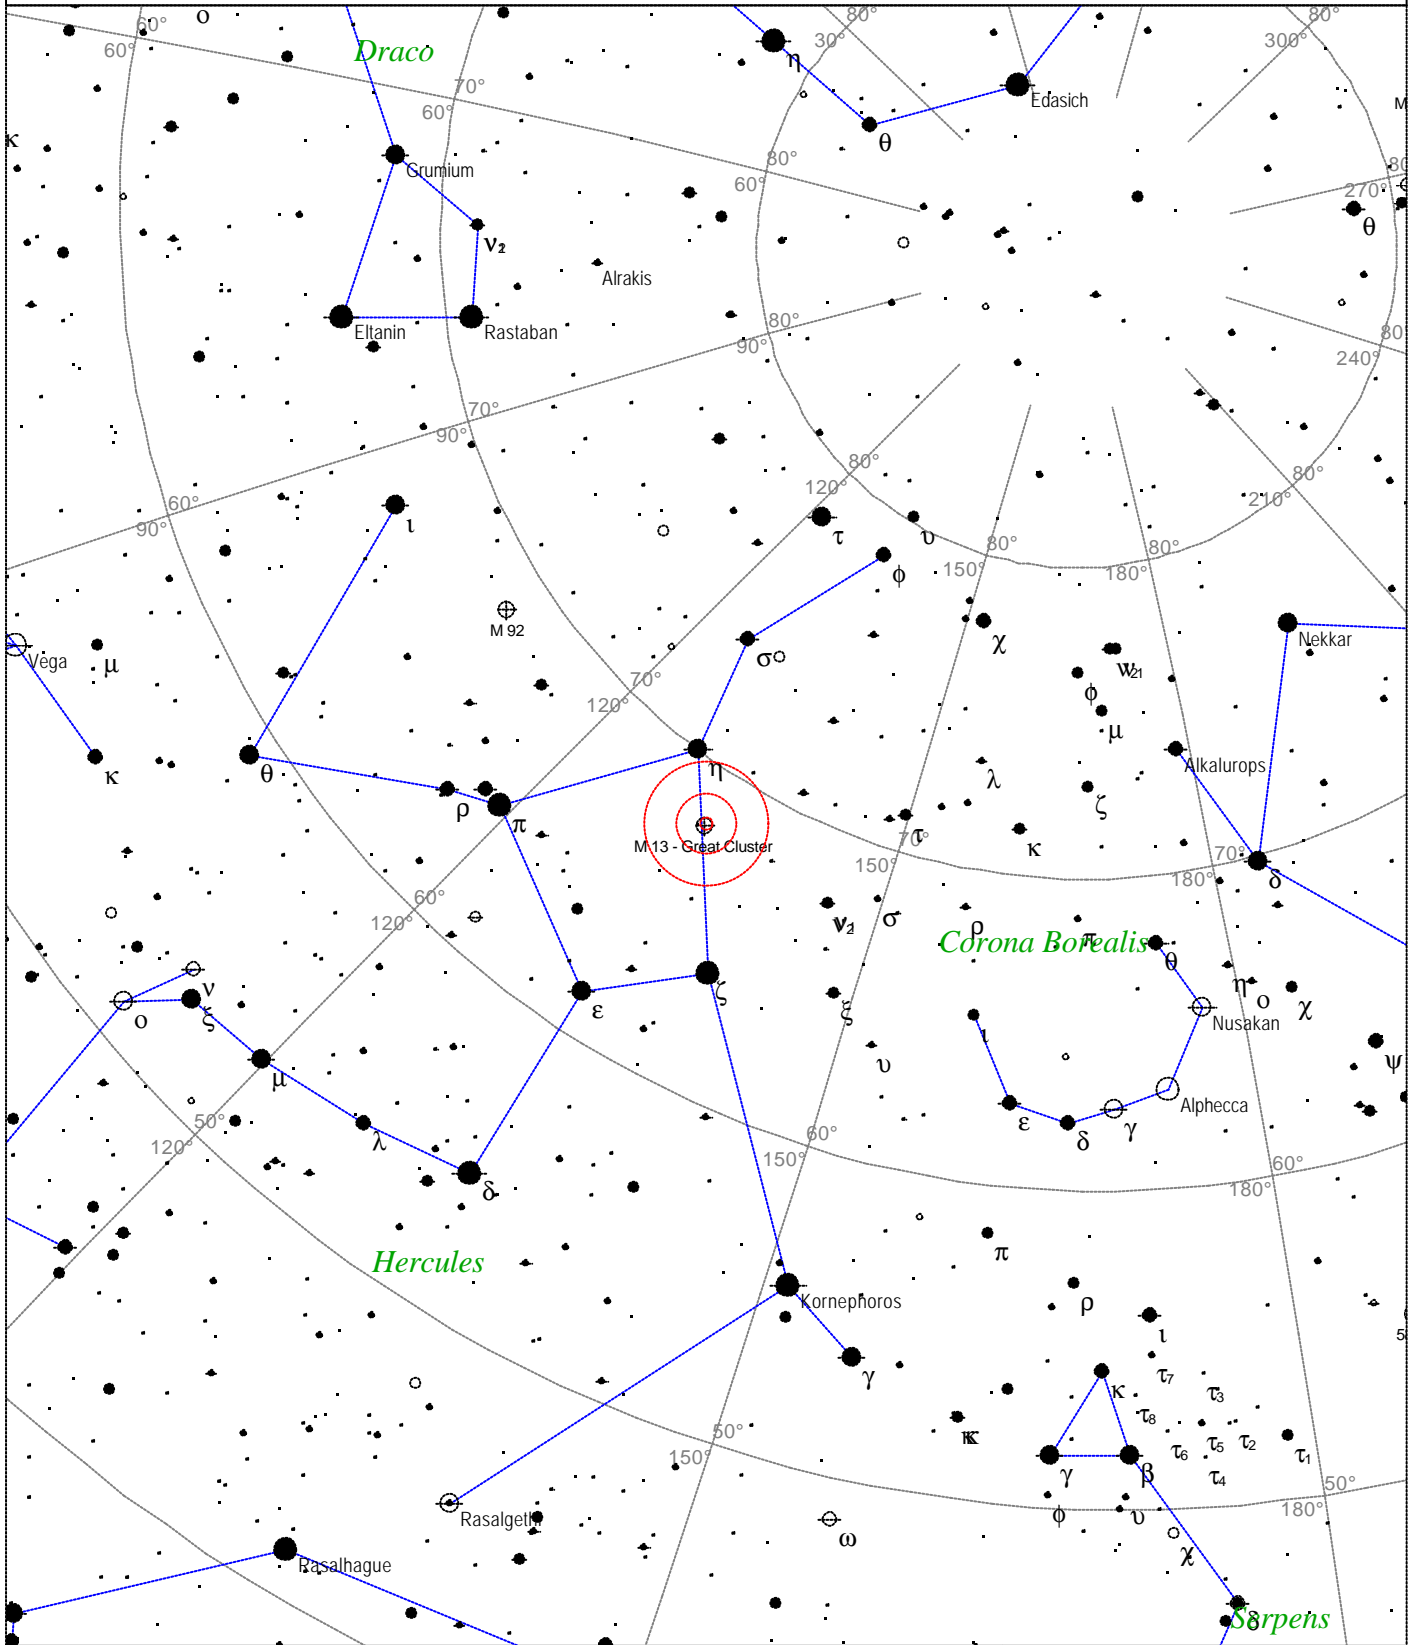

Messier 13 - Great Cluster

STARS ● <3 ● 3.5 ● 4 ● 4.5 ● 5 ● 5.5 ● 6 ● 6.5 ● >7	SYMBOLS ● Multiple star ○ Variable star ☄ Comet ☾ Galaxy □ Bright nebula □ Dark nebula ⊕ Globular cluster ○ Open cluster ♁ Planetary nebula ⊠ Quasar △ Radio source × X-ray source ○ Other object	<i>Messier 13 - Great Cluster</i> <i>Type of object: Globular cluster</i> <i>Magnitude: 5.8</i> <i>Size: 23.2'</i> <i>Right ascension: 16h 41m 46s</i> <i>Declination: +36° 27' 35"</i> <i>Constellation: Hercules</i>

Local Time: 16:06:39 12-Sep-2002   UTC: 16:06:39 12-Sep-2002   Sidereal Time: 15:22:32
Location: 53° 27' 0" N 2° 31' 0" W   RA: 16h41m46s Dec: +36° 27' Field: 45.0°   Julian Day: 2452530.1713