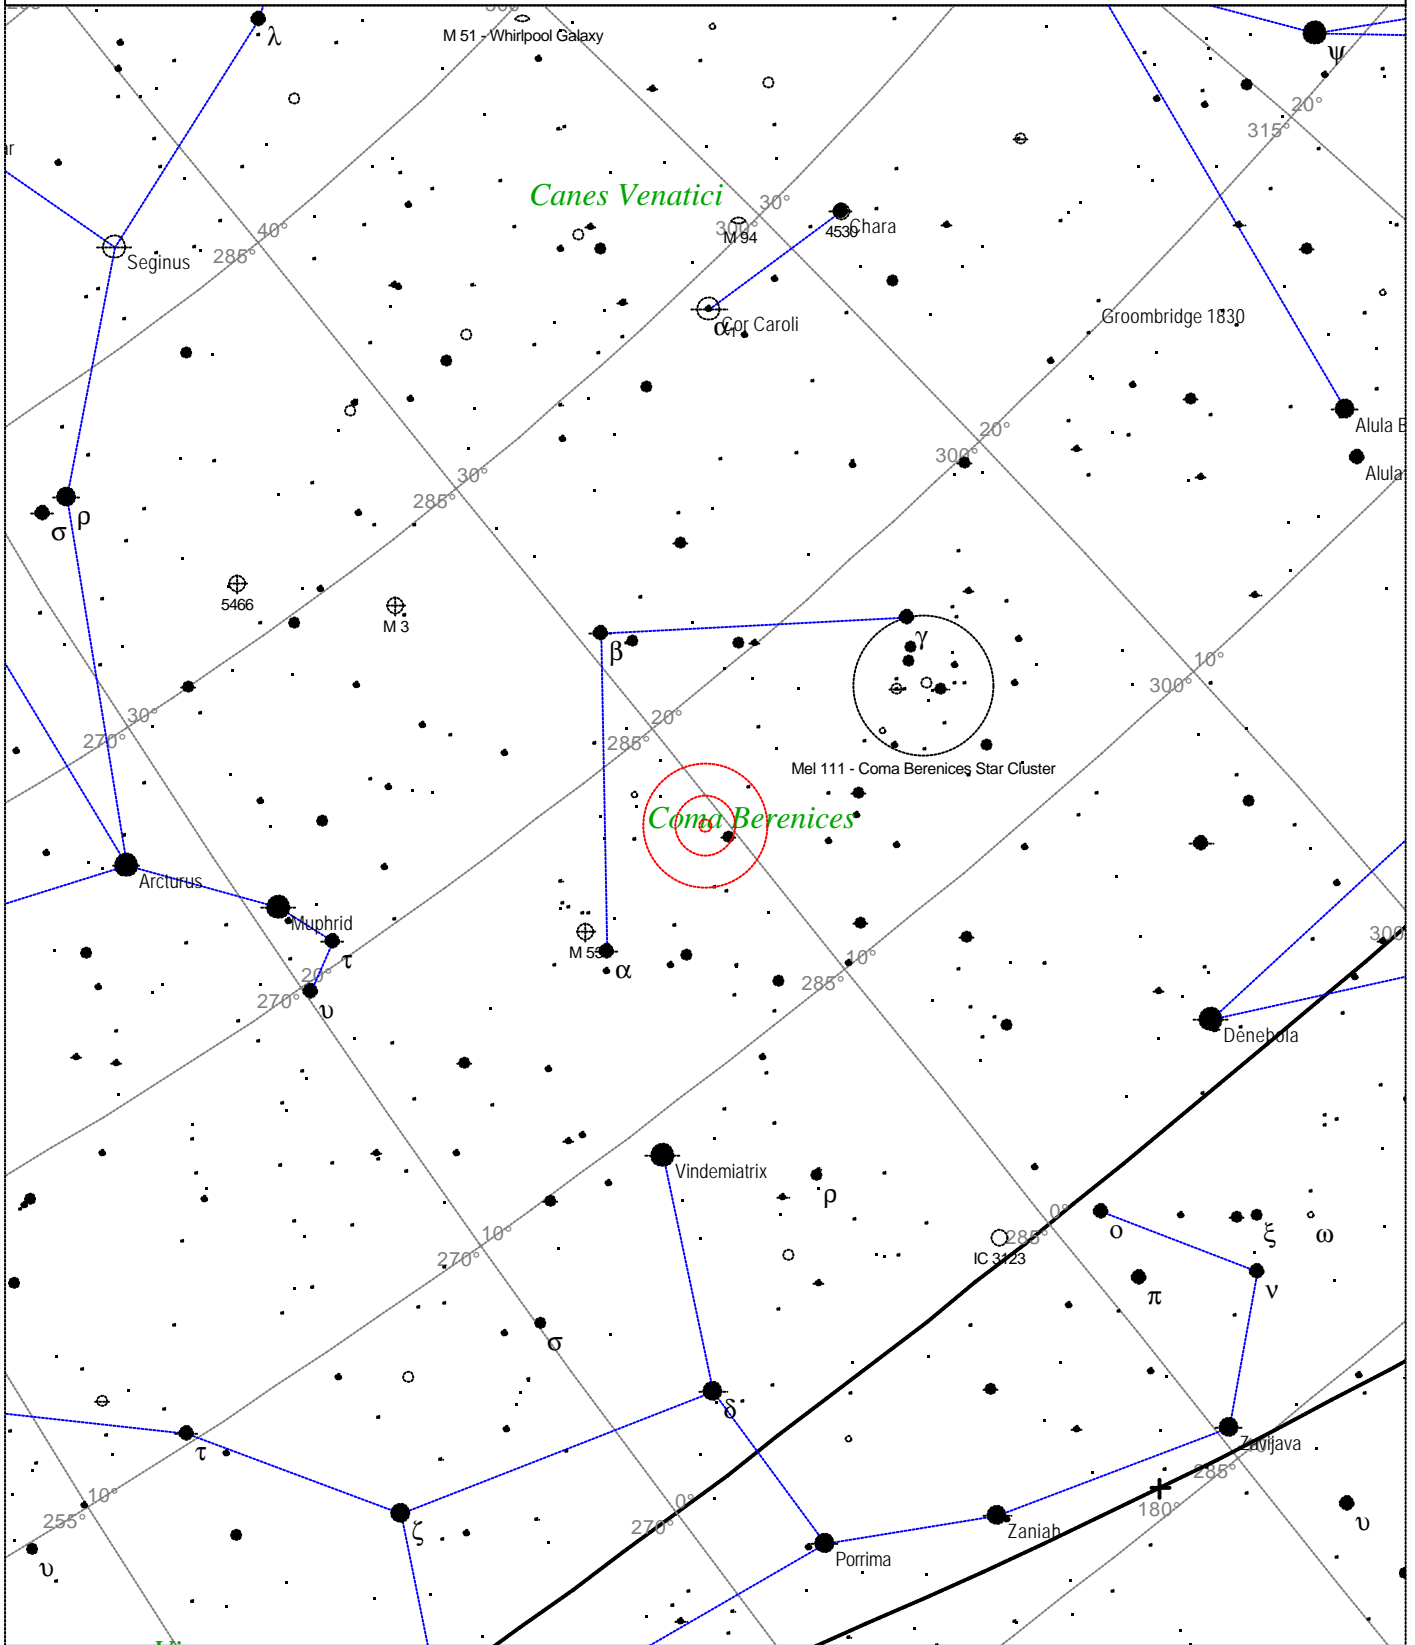

Local Time: 19:40:11 12-Sep-2002

UTC: 19:40:11 12-Sep-2002

Sidereal Time: 19:01:49

Location: 53° 6' 50" N 1° 13' 20" W RA: 13h15m54s Dec: +42° 01' Field: 45.0°

Julian Day: 2452530.3196

Messier 64 - Blackeye Galaxy