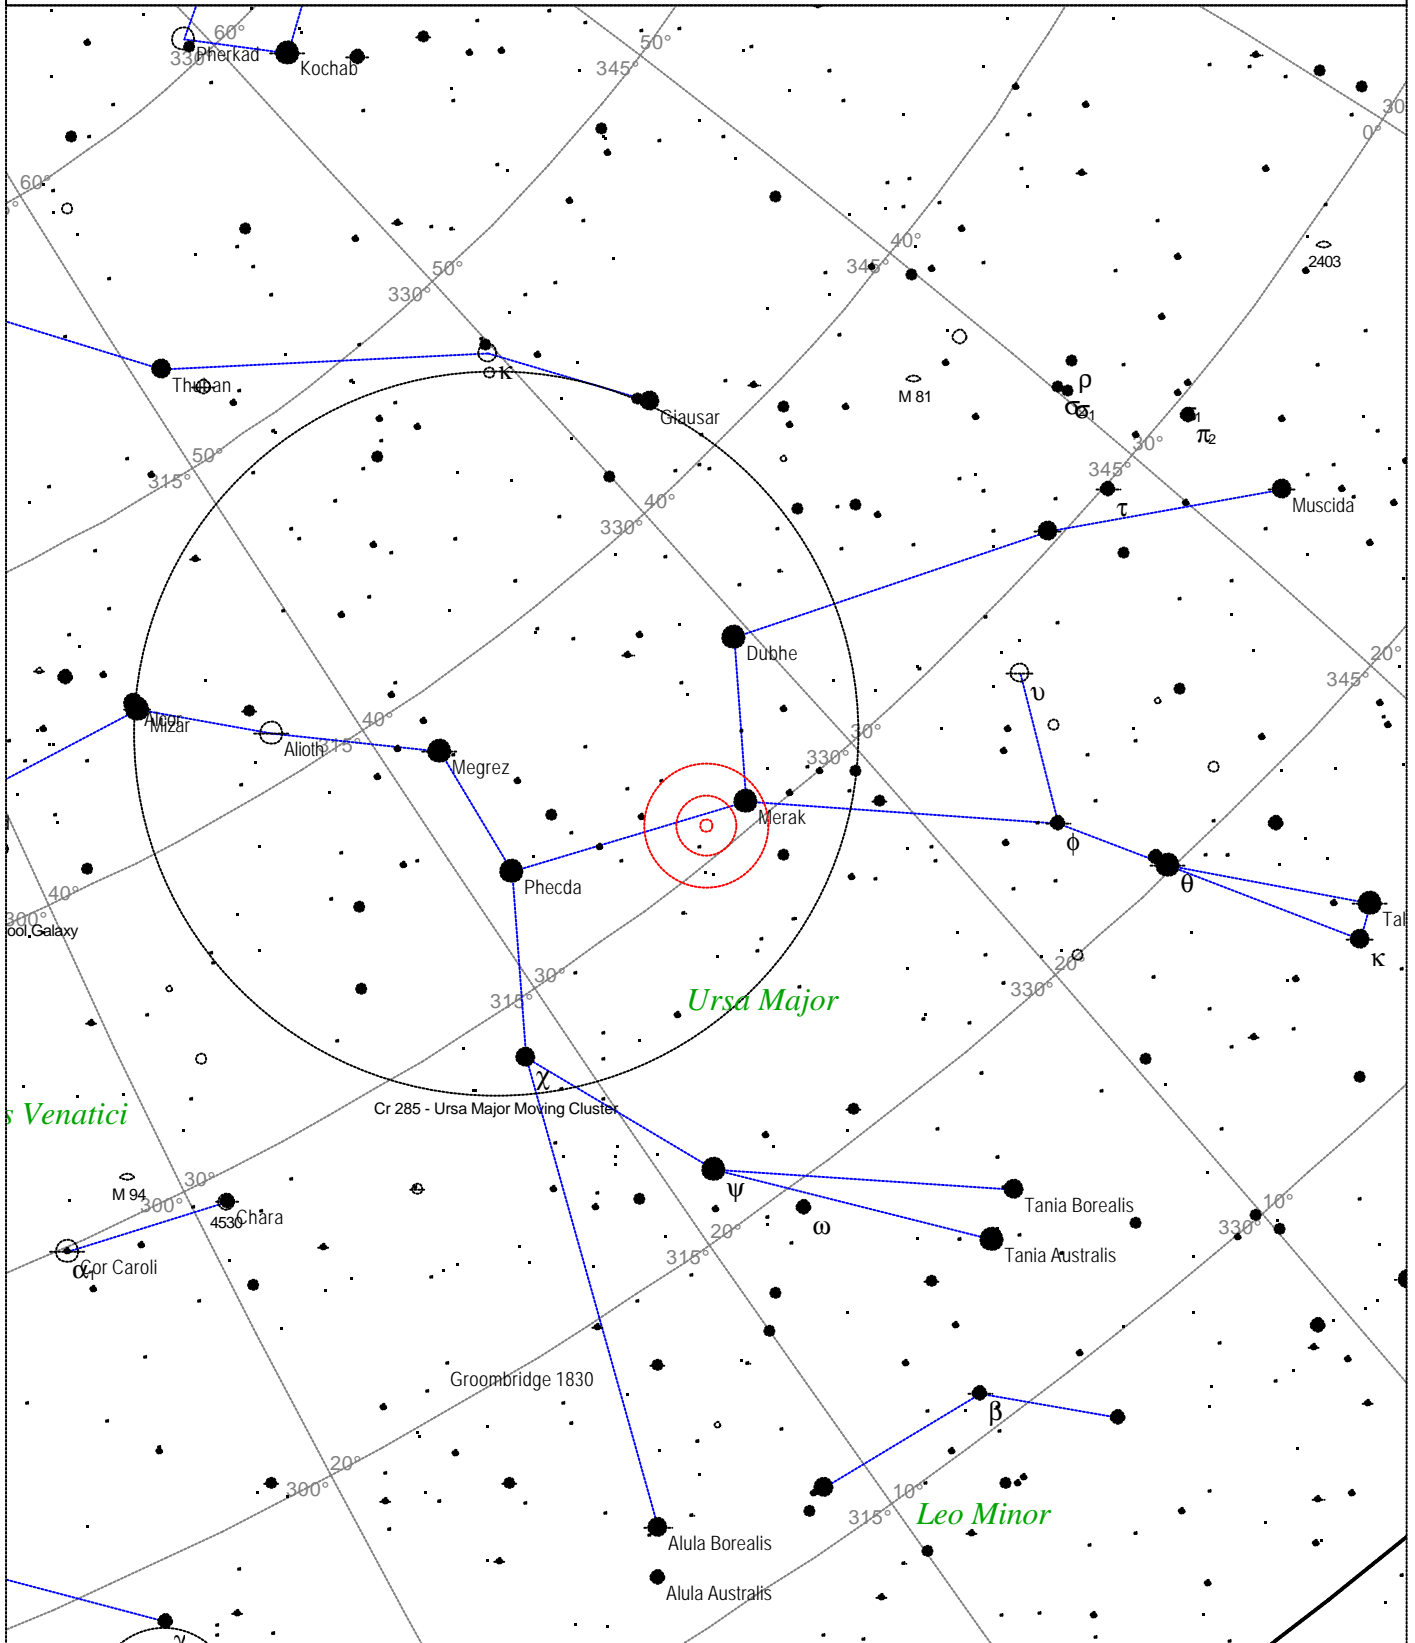

Messier 108 - Galaxy

STARS		SYMBOLS			<i>Messier 108 - Galaxy</i> Magnitude: 10.6 Surface brightness: 13.3 mag/sq arcmin Size: 8.6'x2.4' Position angle: 80° Right ascension: 11h 11m 36s Declination: +55° 39' 38" Constellation: Ursa Major
● <3	· 6	● Multiple star	◻ Dark nebula	△ Radio source	
● 3.5	· 6.5	○ Variable star	⊕ Globular cluster	× X-ray source	
● 4	· >7	☄ Comet	○ Open cluster	○ Other object	
● 4.5		☉ Galaxy	♁ Planetary nebula		
● 5		◻ Bright nebula	☉ Quasar		
● 5.5					

Local Time: 19:40:11 12-Sep-2002
Location: 53° 27' 0" N 2° 31' 0" W

UTC: 19:40:11 12-Sep-2002
RA: 11h11m36s Dec: +55° 39' Field: 45.0°

Sidereal Time: 18:56:39
Julian Day: 2452530.3196