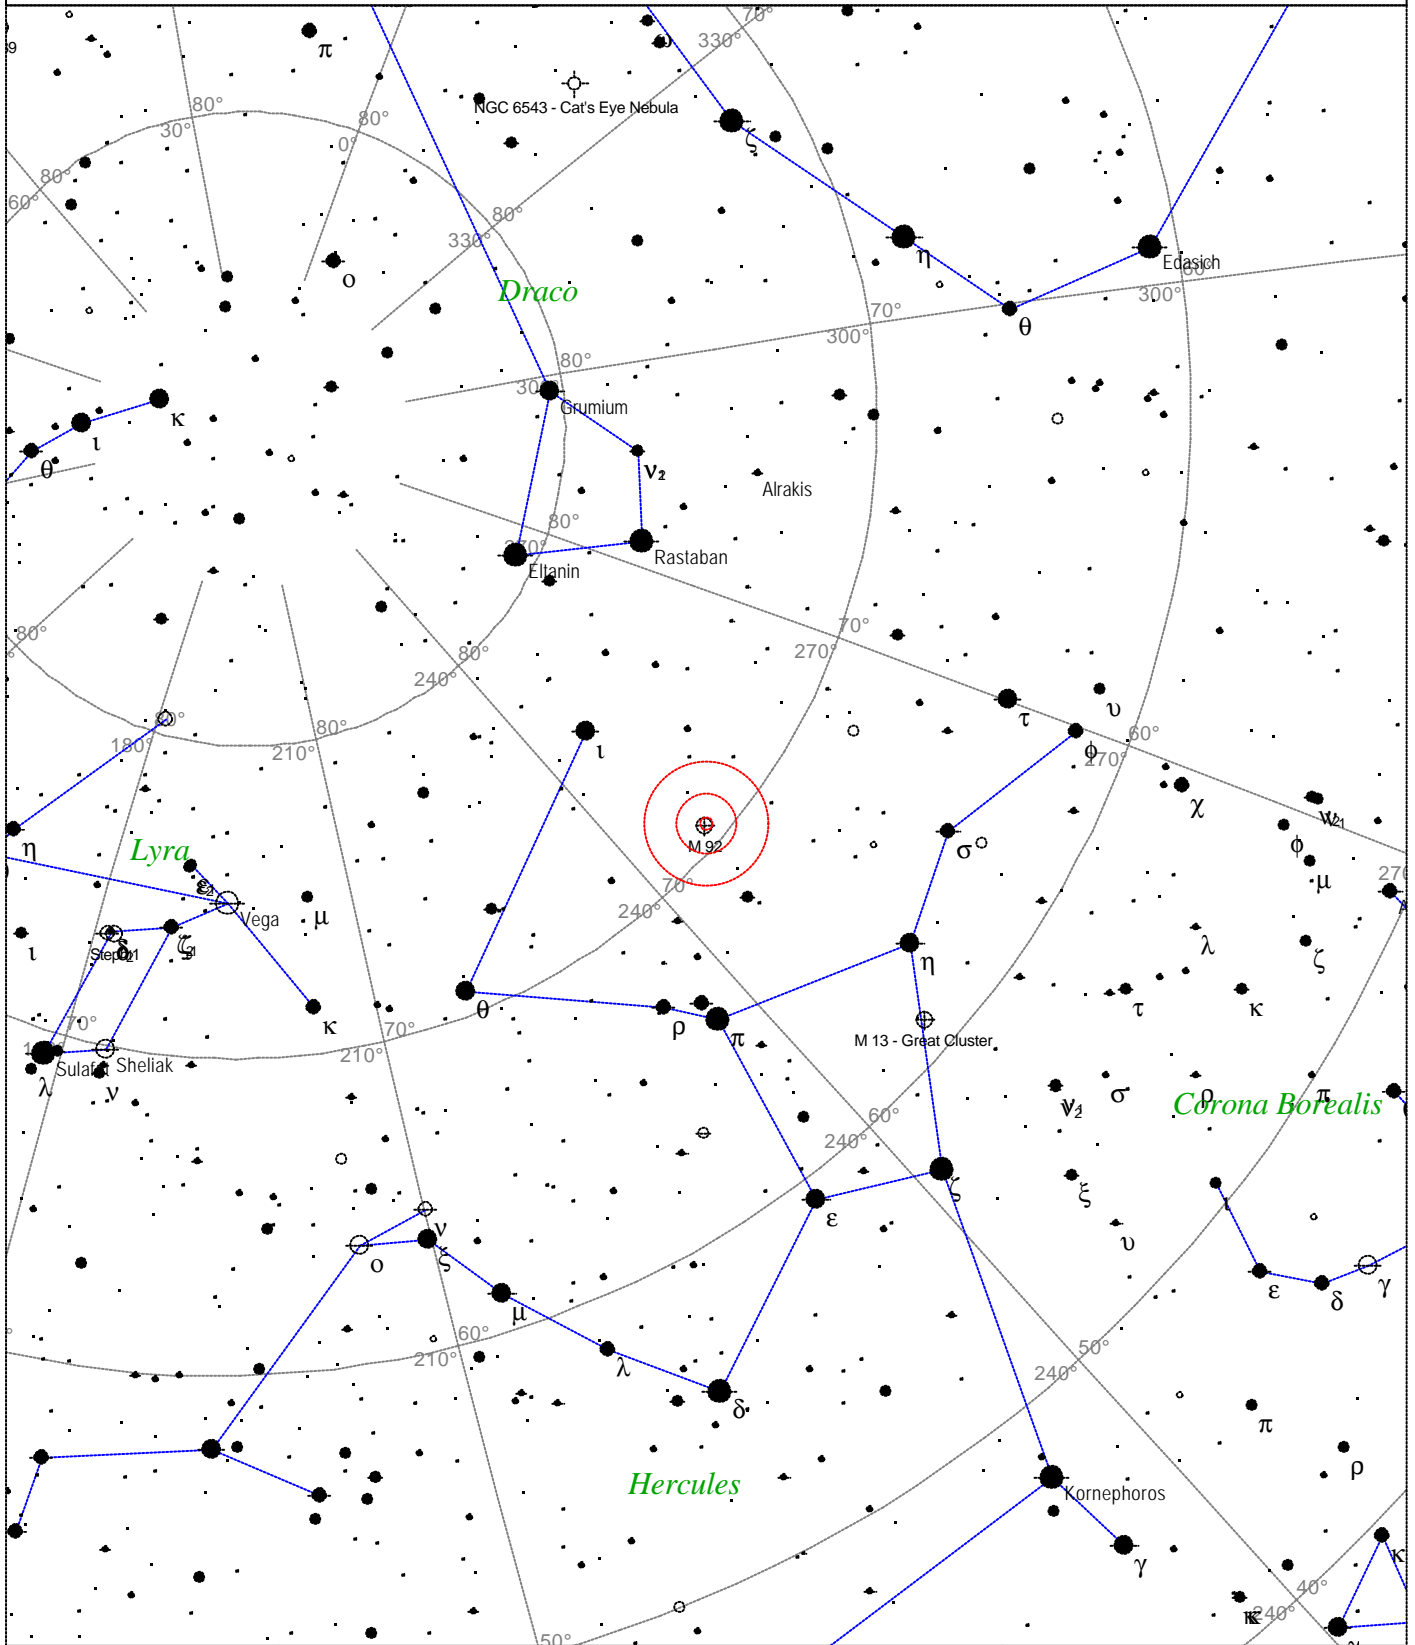

<p>STARS</p> <ul style="list-style-type: none"> ● <3 ● 3.5 ● 4 ● 4.5 ● 5 ● 5.5 	<p>SYMBOLS</p> <ul style="list-style-type: none"> ● Multiple star ○ Variable star ☄ Comet ☾ Galaxy □ Bright nebula 	<p>SYMBOLS</p> <ul style="list-style-type: none"> □ Dark nebula ⊕ Globular cluster ○ Open cluster ♁ Planetary nebula ⊞ Quasar 	<p>SYMBOLS</p> <ul style="list-style-type: none"> △ Radio source ✕ X-ray source ○ Other object 	<p>Messier 92 - Globular cluster Magnitude: 6.4 Size: 12.2' Right ascension: 17h 17m 12s Declination: +43° 08' 18" Constellation: Hercules</p>
--	--	---	--	---