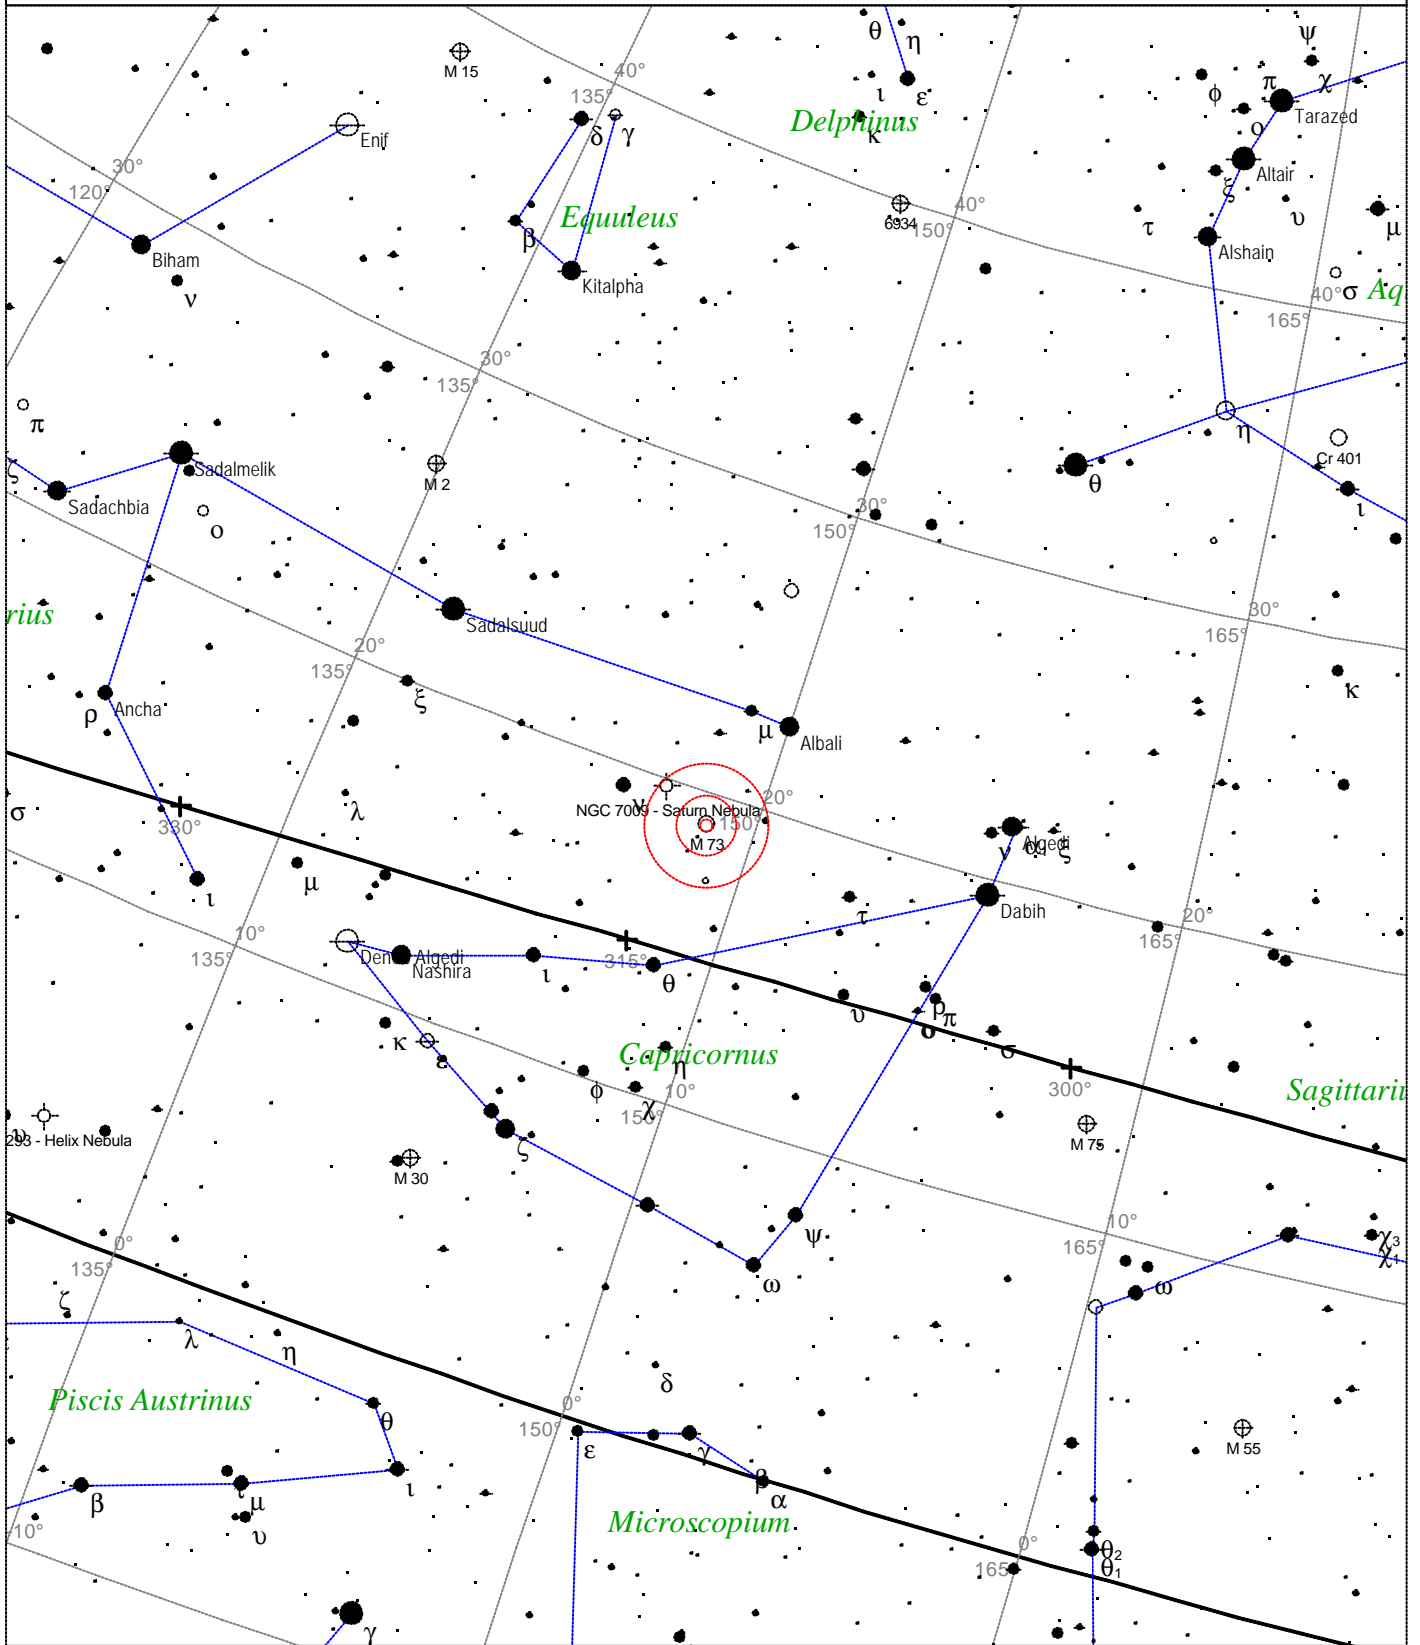

Messier 73 - Open cluster

STARS	SYMBOLS			Messier 73 - Open cluster
● <3	● Multiple star	□ Dark nebula	△ Radio source	Magnitude: 8.9
● 3.5	○ Variable star	⊕ Globular cluster	× X-ray source	Size: 2.8'
● 4	☄ Comet	○ Open cluster	○ Other object	Right ascension: 20h 59m 5s
● 4.5	☾ Galaxy	♁ Planetary nebula		Declination: -12° 37' 30"
● 5	□ Bright nebula	☄ Quasar		Constellation: Aquarius
● 5.5				

Local Time: 19:40:11 12-Sep-2002
Location: 53° 27' 0" N 2° 31' 0" W

UTC: 19:40:11 12-Sep-2002
RA: 20h59m05s Dec: -12° 37' Field: 45.0°

Sidereal Time: 18:56:39
Julian Day: 2452530.3196